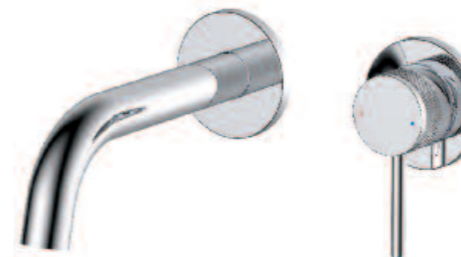

# Kyloe Brushed Nickel

**Deck Mounted Bath Filler** 0.5  
Brushed Nickel  
Code: KO-BF-BN  
€391.14 Inc. VAT

**Deck Mounted Bath Shower Mixer** 0.5  
Brushed Nickel  
Code: KO-BS-BN  
€442.80 Inc. VAT

Features a Pull & Twist Lock Diverter, and comes complete with handset, hose and bracket as shown.

**Deck Mounted Bath Filler** 0.5  
Chrome

Code: KO-BF-CH  
€324.72 Inc. VAT

**Deck Mounted Bath Shower Mixer** 0.5  
Chrome

Code: KO-BS-CH  
€391.14 Inc. VAT

Features a Pull & Twist Lock Diverter, and comes complete with handset, hose and bracket as shown.

**Wall Mounted Bath Filler** 1.0  
Matt Black

Code: KO-WF-BL  
€339.48 Inc. VAT

Comes complete with EasyFit box.

**Freestanding Bath Shower Mixer** 1.0  
Matt Black

Code: KO-FSBSM-BL  
€1,166.04 Inc. VAT

Comes complete with EasyFit box.