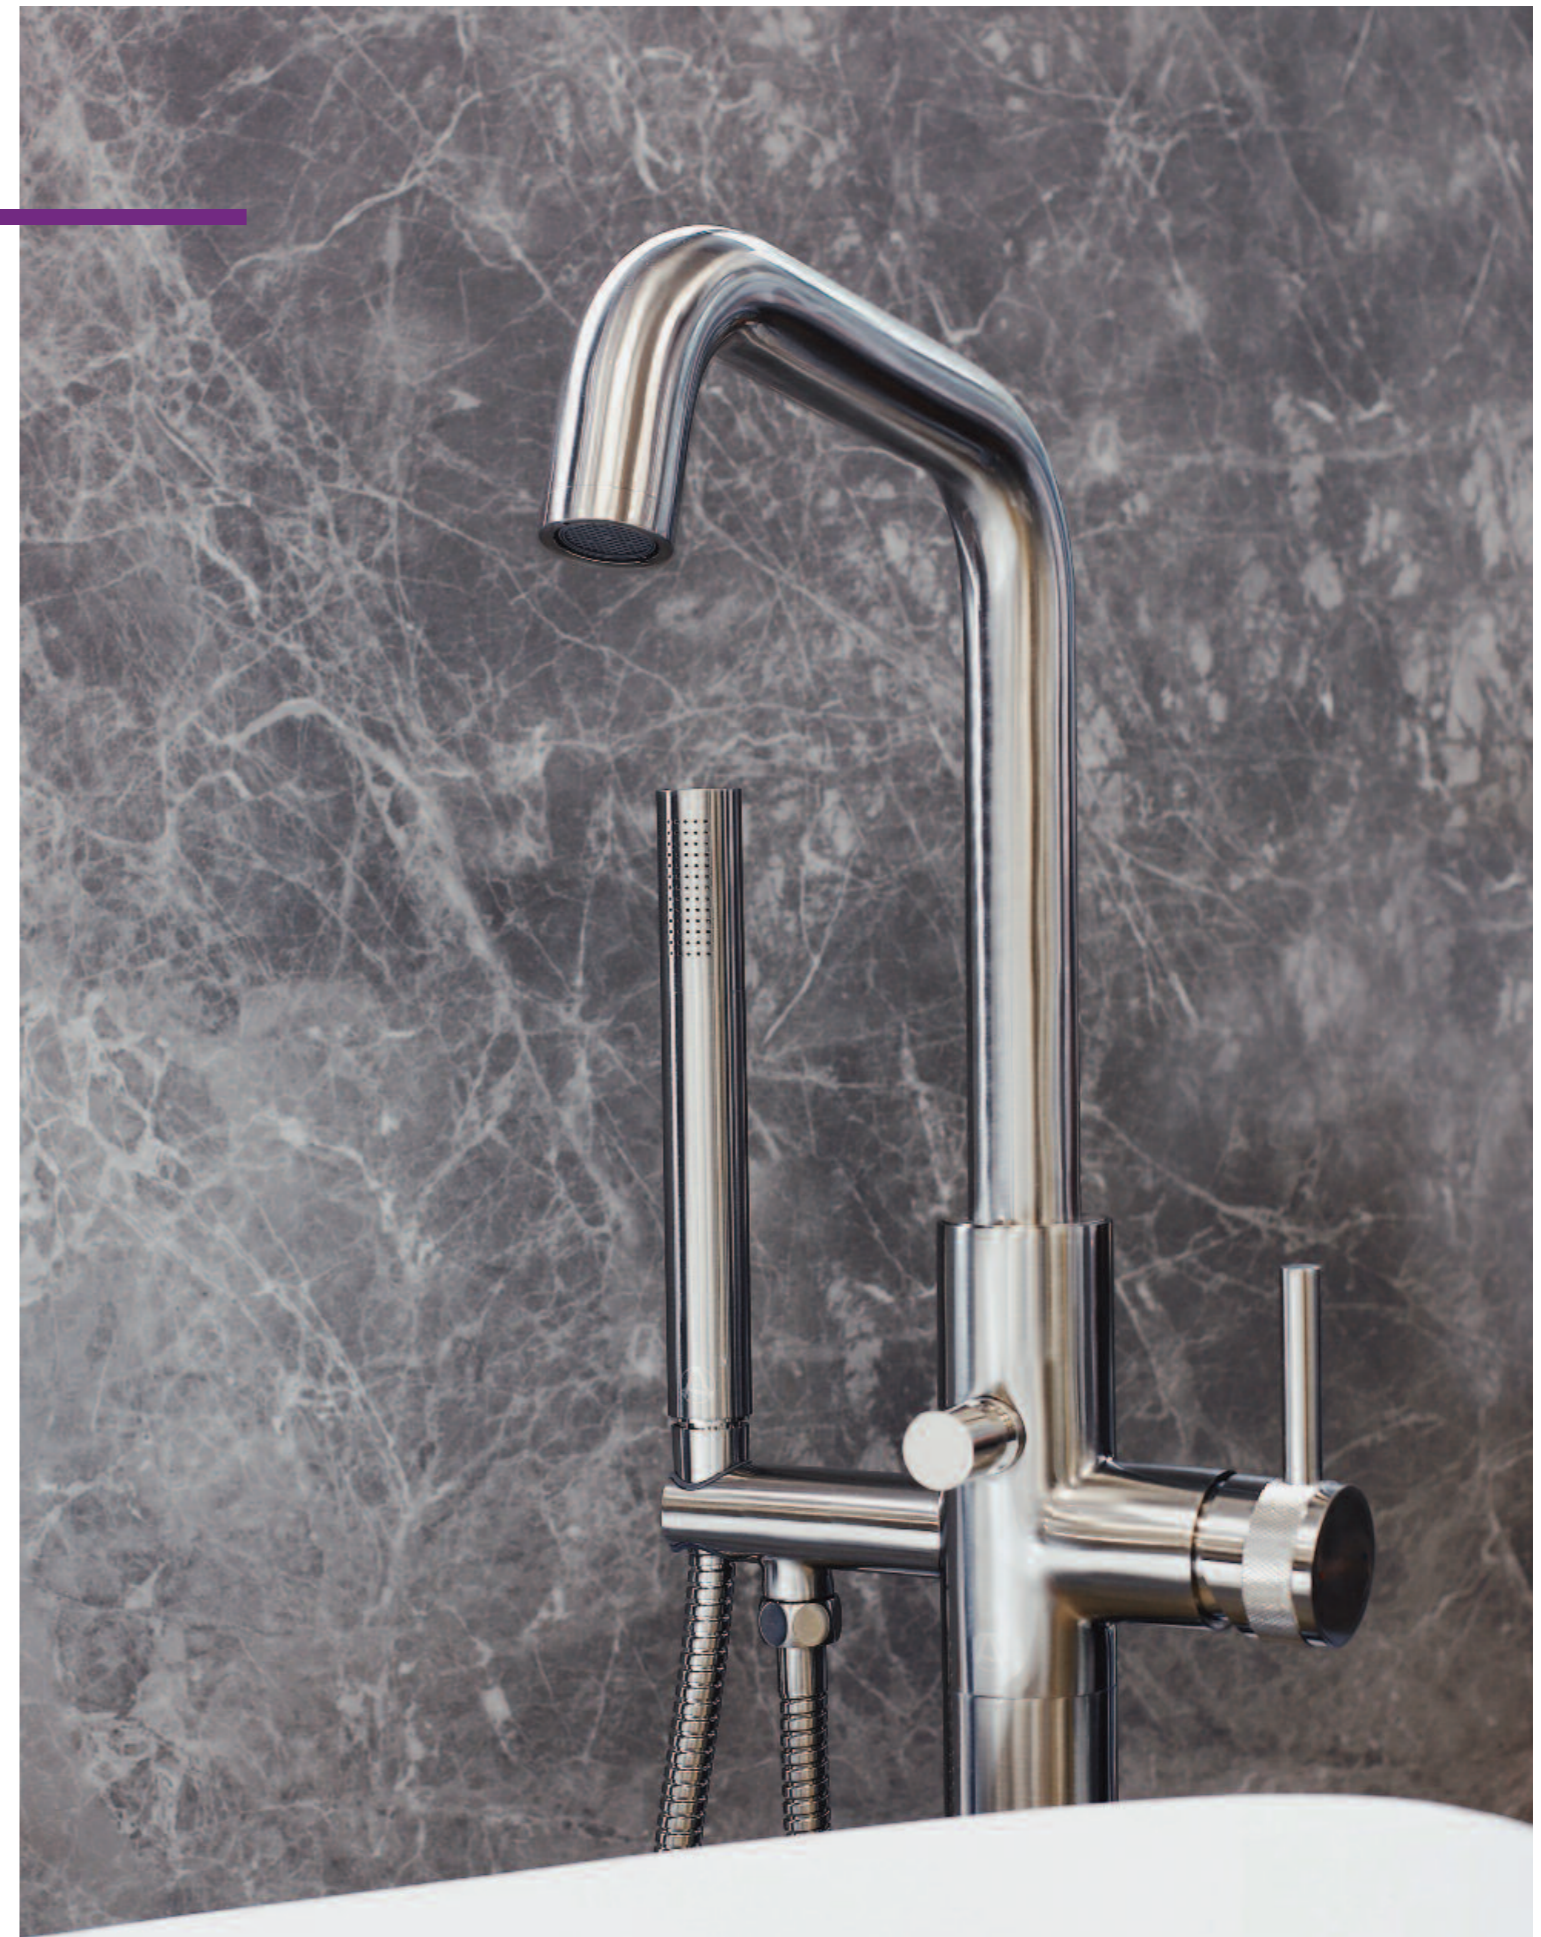

# Kyloe Brushed Nickel

**Deck Mounted Bath Filler** 0.5  
Brushed Nickel  
Code: KO-BF-BN  
€391.14 Inc. VAT

**Deck Mounted Bath Shower Mixer** 0.5  
Brushed Nickel  
Code: KO-BS-BN  
€442.80 Inc. VAT

Features a Pull & Twist Lock Diverter, and comes complete with handset, hose and bracket as shown.

**Wall Mounted Bath Filler** 1.0  
Brushed Nickel  
Code: KO-WF-BN  
€339.48 Inc. VAT  
Comes complete with EasyFit box.

**Freestanding Bath Shower Mixer** 1.0  
Brushed Nickel  
Code: KO-FSBSM-BN  
€1,166.04 Inc. VAT  
Comes complete with EasyFit box.