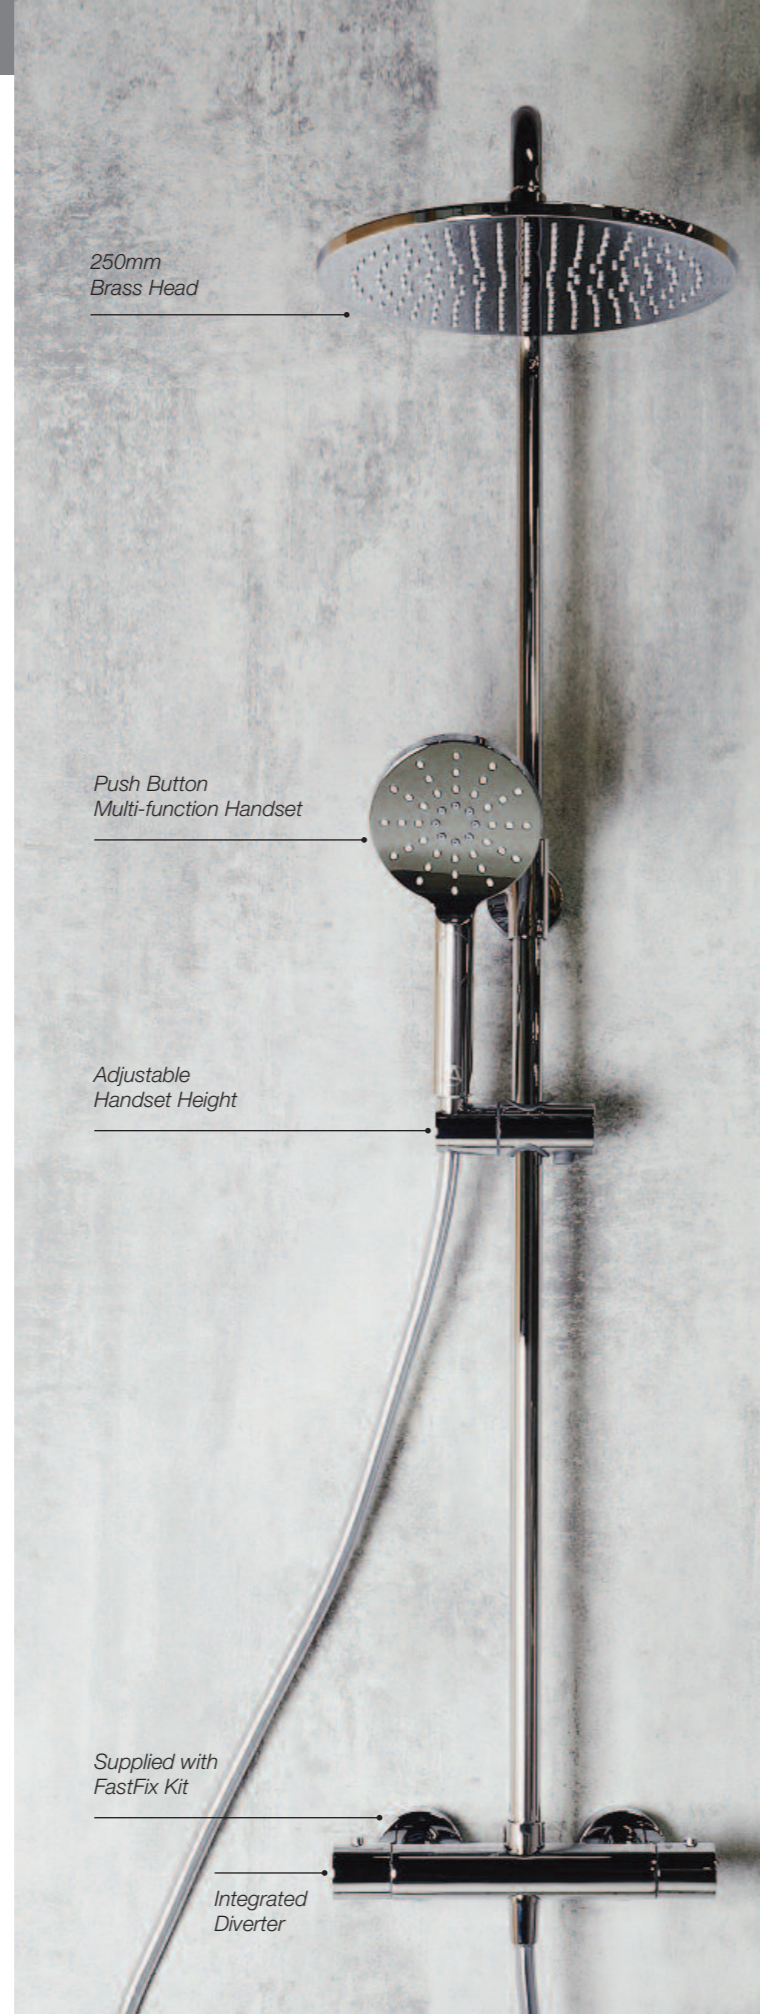

Drench^{1.0}

Chrome

Drench^{1.0}
Chrome

Code: LU-DSCWU1
€579.63 Inc. VAT

Key Features

Kyloe Minimal

- 250mm luxury brass shower head
- 390mm brass shower arm
- 4mm thick brass plate
- Single piece body
- Front access valves and filters for easy cleaning
- 1/2" outlets and 3/4" inlets to ensure maximum flow
- Integrated brass wall outlet and handset holder
- Comes complete with smooth shower hose

Kyloe Glide

- 250mm luxury brass shower head
- 390mm brass shower arm
- 4mm thick brass plate and brass handles
- Single piece body
- Front access valves and filters for easy cleaning
- 1/2" outlets and 3/4" inlets to ensure maximum flow
- Slide rail kit with integrated brass wall outlet for minimal design
- Comes complete with smooth shower hose