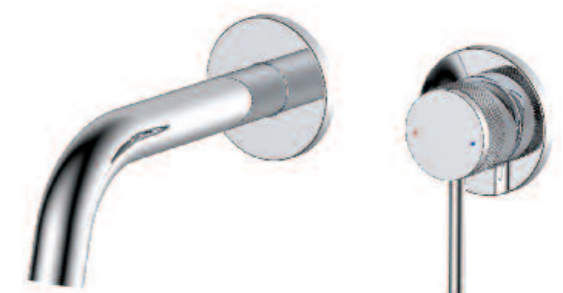

Code: KO-TB-CH  
€259.78 Inc. VAT

**Basin Mono Side Lever** 0.5  
Matt Black

Code: KO-SLB-BL  
€324.72 Inc. VAT

**Wall Mounted Basin Mixer** 1.0  
Matt Black

Code: KO-WT-BL  
€324.72 Inc. VAT

Comes complete with EasyFit box.

**Basin Mono Side Lever** 0.5  
Chrome

Code: KO-SLB-CH  
€259.78 Inc. VAT

**Wall Mounted Basin Mixer** 1.0  
Chrome

Code: KO-WT-CH  
€259.78 Inc. VAT

Comes complete with EasyFit box.

- 1 Tall Basin Mono -  
Matt Black
- 2 Basin Mono Side Lever -  
Brushed Nickel
- 3 Basin Mono Side Lever -  
Knurling Detail - Brushed Nickel

# Kyloe Brushed Nickel

**Deck Mounted Bath Filler** 0.5  
Brushed Nickel  
Code: KO-BF-BN  
€391.14 Inc. VAT

**Deck Mounted Bath Shower Mixer** 0.5  
Brushed Nickel  
Code: KO-BS-BN  
€442.80 Inc. VAT

Features a Pull & Twist Lock Diverter, and comes complete with handset, hose and bracket as shown.