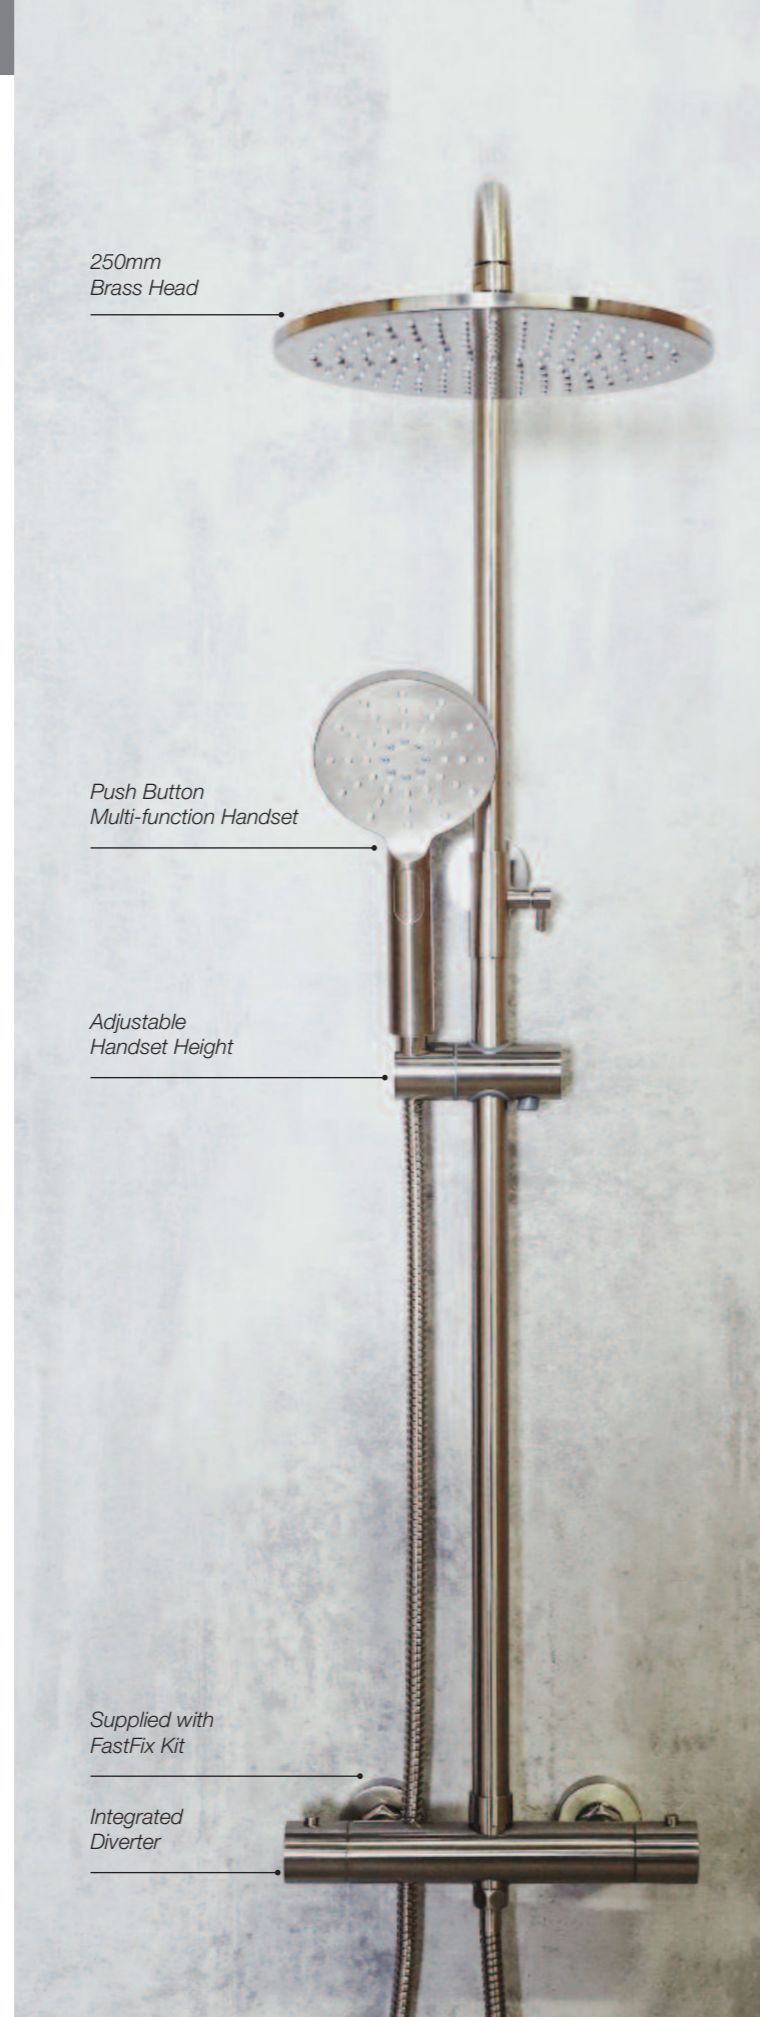

Drench^{1.0}

Brushed Nickel

Drench^{1.0}
Brushed Nickel
Code: LU-DS-BN
€590.40 Inc. VAT

Key Features

Kyloe Minimal

- 250mm luxury brass shower head
- 390mm brass shower arm
- 4mm thick brass plate
- Single piece body
- Front access valves and filters for easy cleaning
- 1/2" outlets and 3/4" inlets to ensure maximum flow
- Integrated brass wall outlet and handset holder
- Comes complete with ribbed shower hose

Kyloe Glide

- 250mm luxury brass shower head
- 390mm brass shower arm
- 4mm thick brass plate and brass handles
- Single piece body
- Front access valves and filters for easy cleaning
- 1/2" outlets and 3/4" inlets to ensure maximum flow
- Slide rail kit with integrated brass wall outlet for minimal design
- Comes complete with ribbed shower hose