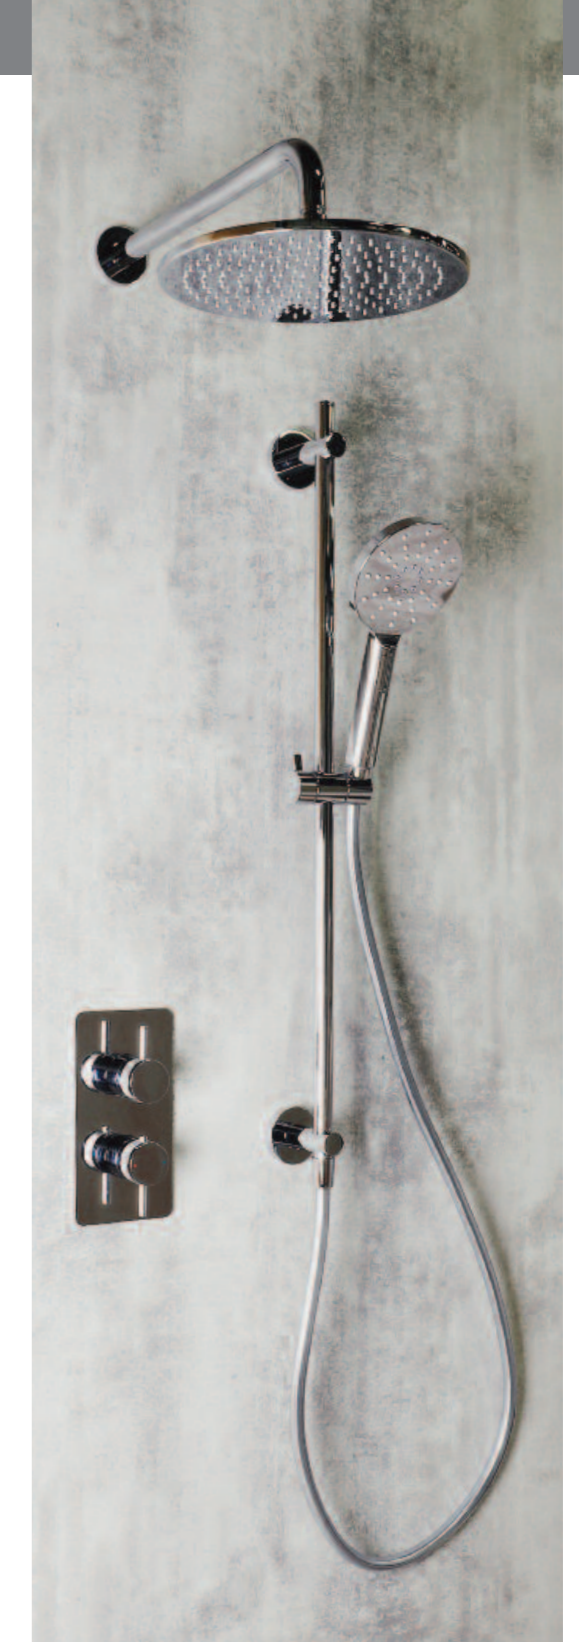

Kyloe Minimal^{1.0}

Chrome

Kyloe Minimal^{1.0}
Chrome

Code: KO-MIN-CH
€660.29 Inc. VAT

Kyloe Glide^{1.0}

Chrome

Kyloe Glide^{1.0}
Chrome

Code: KO-GLI-CH
€692.76 Inc. VAT

In all our concealed shower kits with overhead showers Aqualla use a brass showerhead for the highest quality and durability. A Ceiling Arm option is also available for all Chrome kits with an overhead shower. Shower Valves come complete with EasyFit box.