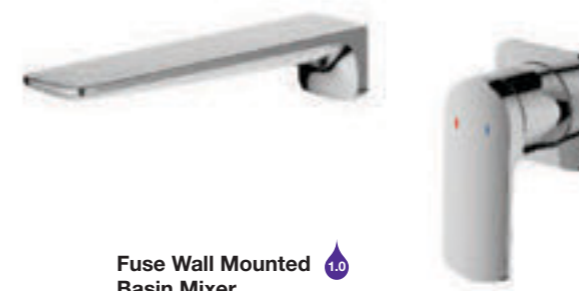

Features

- 12 year warranty
- Design led recessed Neoperl aerator
- Complete with centre clicker waste (Only applicable to basin mono taps)

DESIGN COLLECTION ◆

Fuse Mini Basin Mono ^{0.3}
Code: F-MBM

Fuse Basin Mono ^{0.3}
Code: F-BM