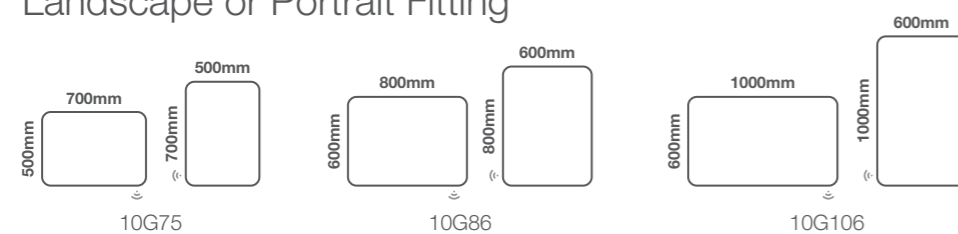

Landscape or Portrait Fitting