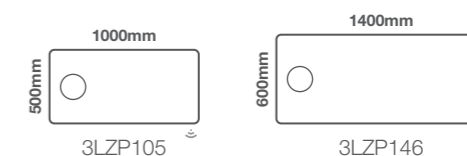

Landscape Fitting Only