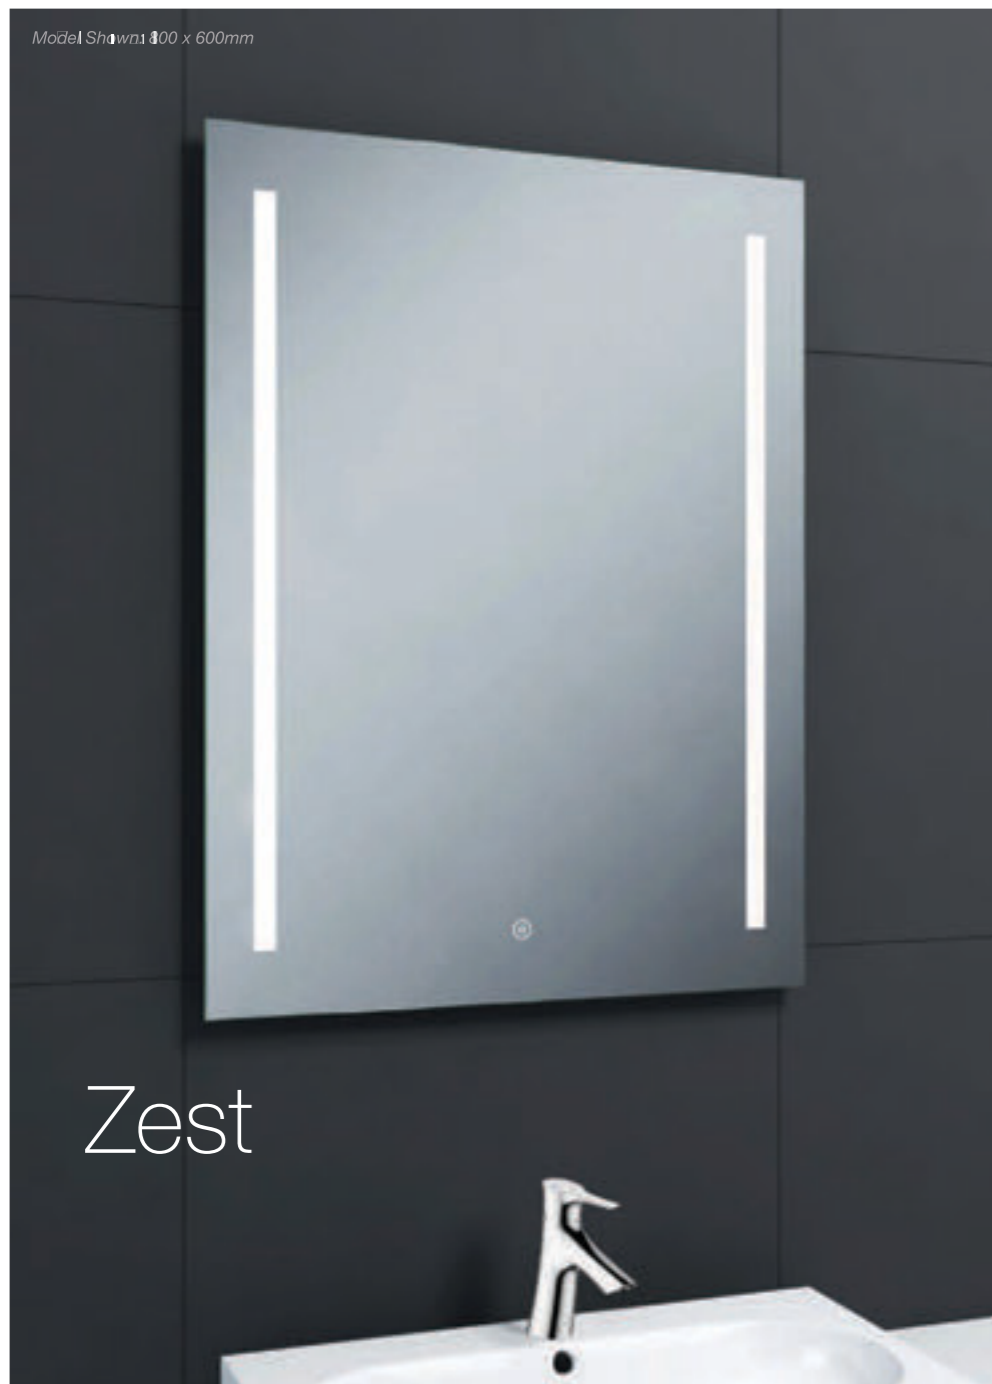

Landscape or Portrait Fitting

Features

- Energy efficient LED lighting
- Heated demister pad
- Aluminium frame
- Touch switch power control

Size Options

| Code | Dimensions |
|-------|---------------|
| 6FR75 | 700mm x 500mm |
| 6FR86 | 800mm x 600mm |

Landscape or Portrait Fitting

Model Shown 800 x 600mm

Zest

Size Options

| Code | Dimensions |
|--------|---------------|
| 8ZES75 | 700mm x 500mm |
| 8ZES86 | 800mm x 600mm |

Portrait Fitting Only

Features

- Energy efficient LED lighting
- Heated demister pad
- Electric toothbrush & shaver charging socket
- Touch switch power control