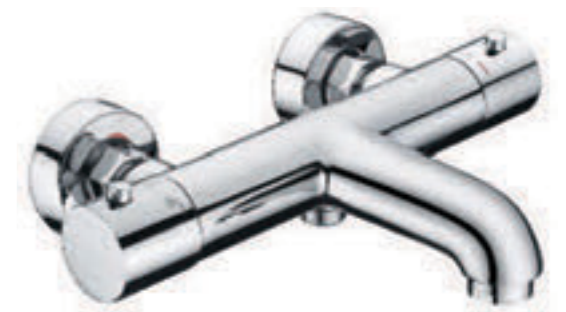

Luca Thermostatic Bath Shower Mixer comes complete with legs for bath mounting.

**Luca Plus Thermostatic
Bath Shower Mixer**  1.0
Code: LUP-TBF

Suitable for wall or bath mounting.

Luca Plus Thermostatic Bath Shower Mixer comes complete with legs for bath mounting.