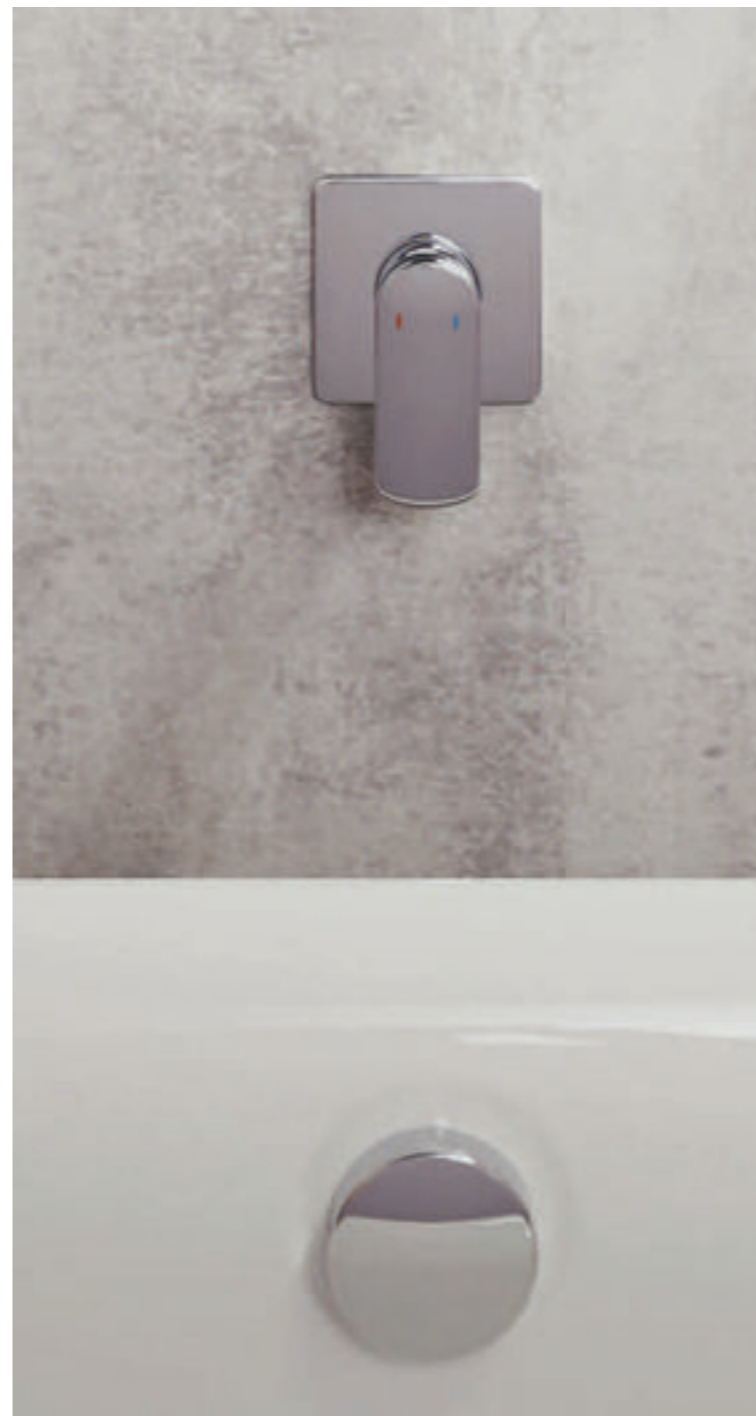

Comes complete with multi-function handset, hose and bracket as shown.

Fuse Wall Mounted Bath Shower Mixer
Code: F-WBSMK

Comes complete with handset, hose and bracket as shown.