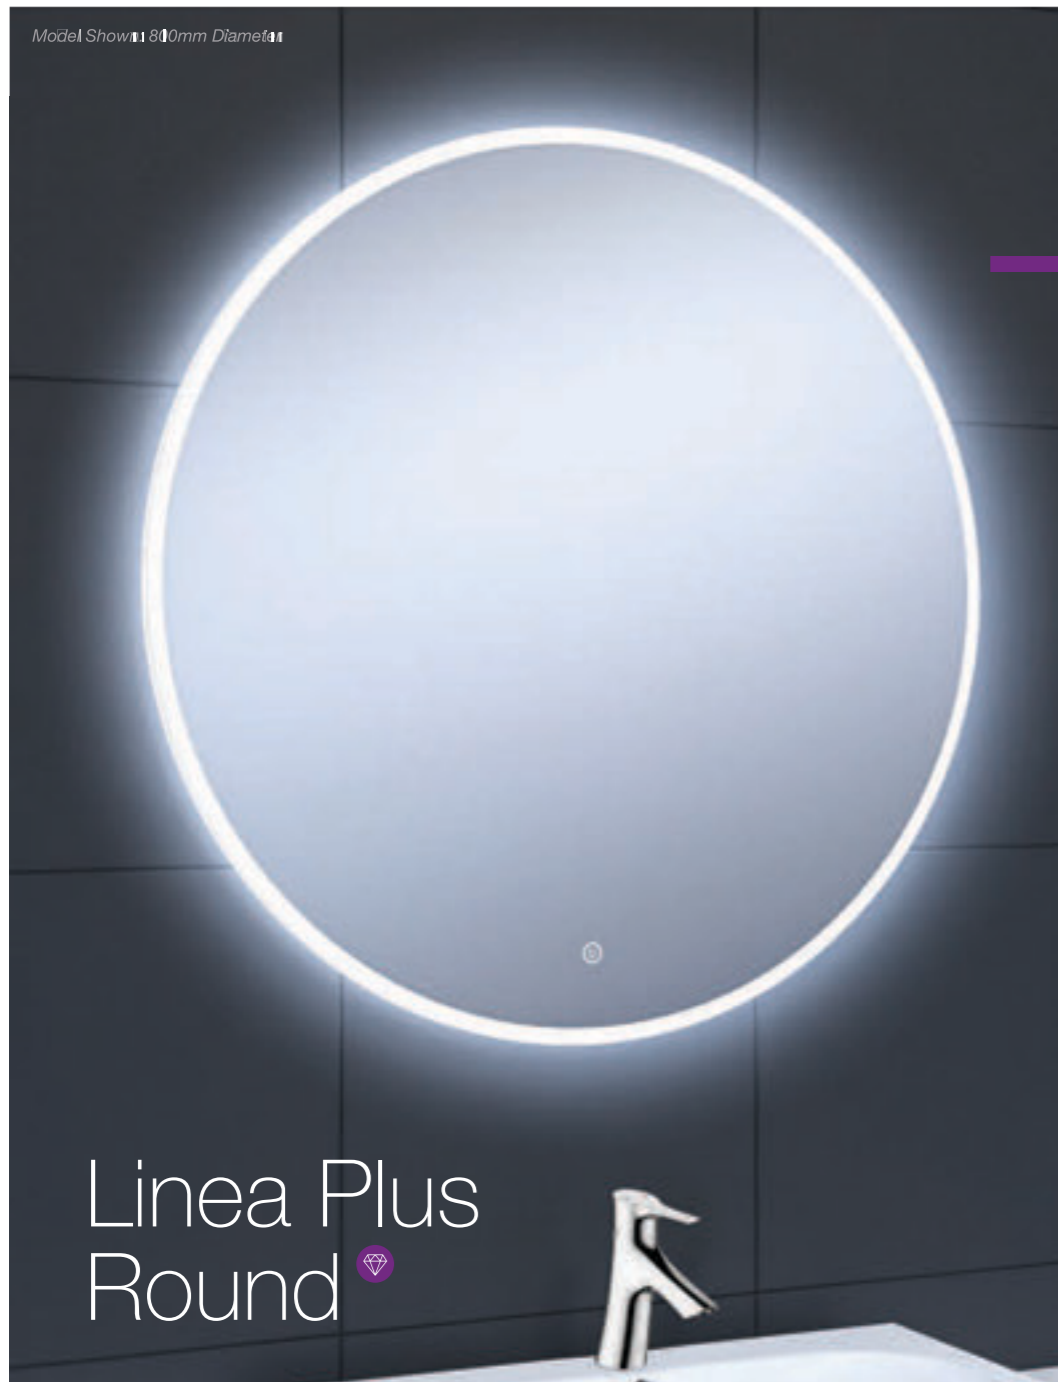

Features

- Energy efficient one piece LED lighting strip
- Aesthetically softer design
- Heated demister pad
- Electric toothbrush & shaver charging socket
- Infrared on/off sensor
- Bluetooth connectivity

Landscape or Portrait Fitting

Features

- Energy efficient one piece LED lighting strip
- Aesthetically softer design
- Heated demister pad
- Press & hold touch switch to adjust between cool and warm lighting

Size Options

| Code | Dimensions |
|--------|---------------|
| 5LMP75 | 700mm x 500mm |
| 5LMP86 | 800mm x 600mm |

Landscape or Portrait Fitting

Model Shown 800mm Diameter

Linea Plus Round

Size Options

| Code | Dimensions |
|---------|----------------|
| 15LPR60 | 600mm Diameter |
| 15LPR80 | 800mm Diameter |