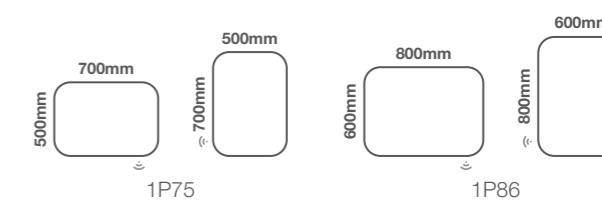

- Energy efficient LED lighting
- Heated demister pad
- Infrared on/off sensor

Portrait Fitting Only

Porto

Model Shown 700 x 500mm

Features

- Energy efficient LED lighting
- Heated demister pad
- Electric toothbrush & shaver charging socket
- Infrared on/off sensor

Size Options

| Code | Dimensions |
|------|---------------|
| 1P75 | 700mm x 500mm |
| 1P86 | 800mm x 600mm |

Landscape or Portrait Fitting

Glow

Model Shown: 1000 x 600mm

Frame

Model Shown: 700 x 500mm

Size Options