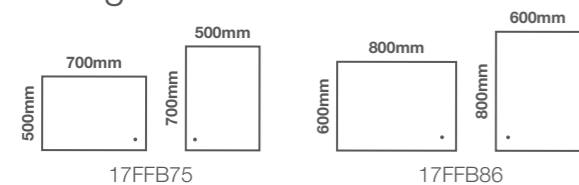

Fuse Frame Black

Cruise Live

Size Options

Code	Dimensions
17FFB75	700mm x 500mm
17FFB86	800mm x 600mm

Fitting

Features

- Energy efficient LED lighting
- Heated demister pad
- Black aluminium frame
- Touch switch power control

Features

- Energy efficient LED lighting
- Heated demister pad
- Touch switch power control
- Electric toothbrush & shaver charging socket
- Bluetooth connectivity

Size Options

Code	Dimensions
7CL75	700mm x 500mm
7CL86	800mm x 600mm

Portrait Fitting Only