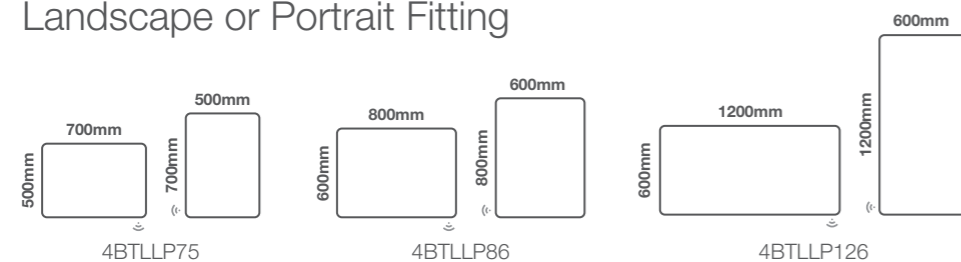

Landscape or Portrait Fitting