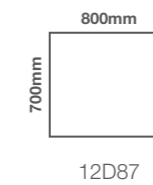

Portrait Fitting Only