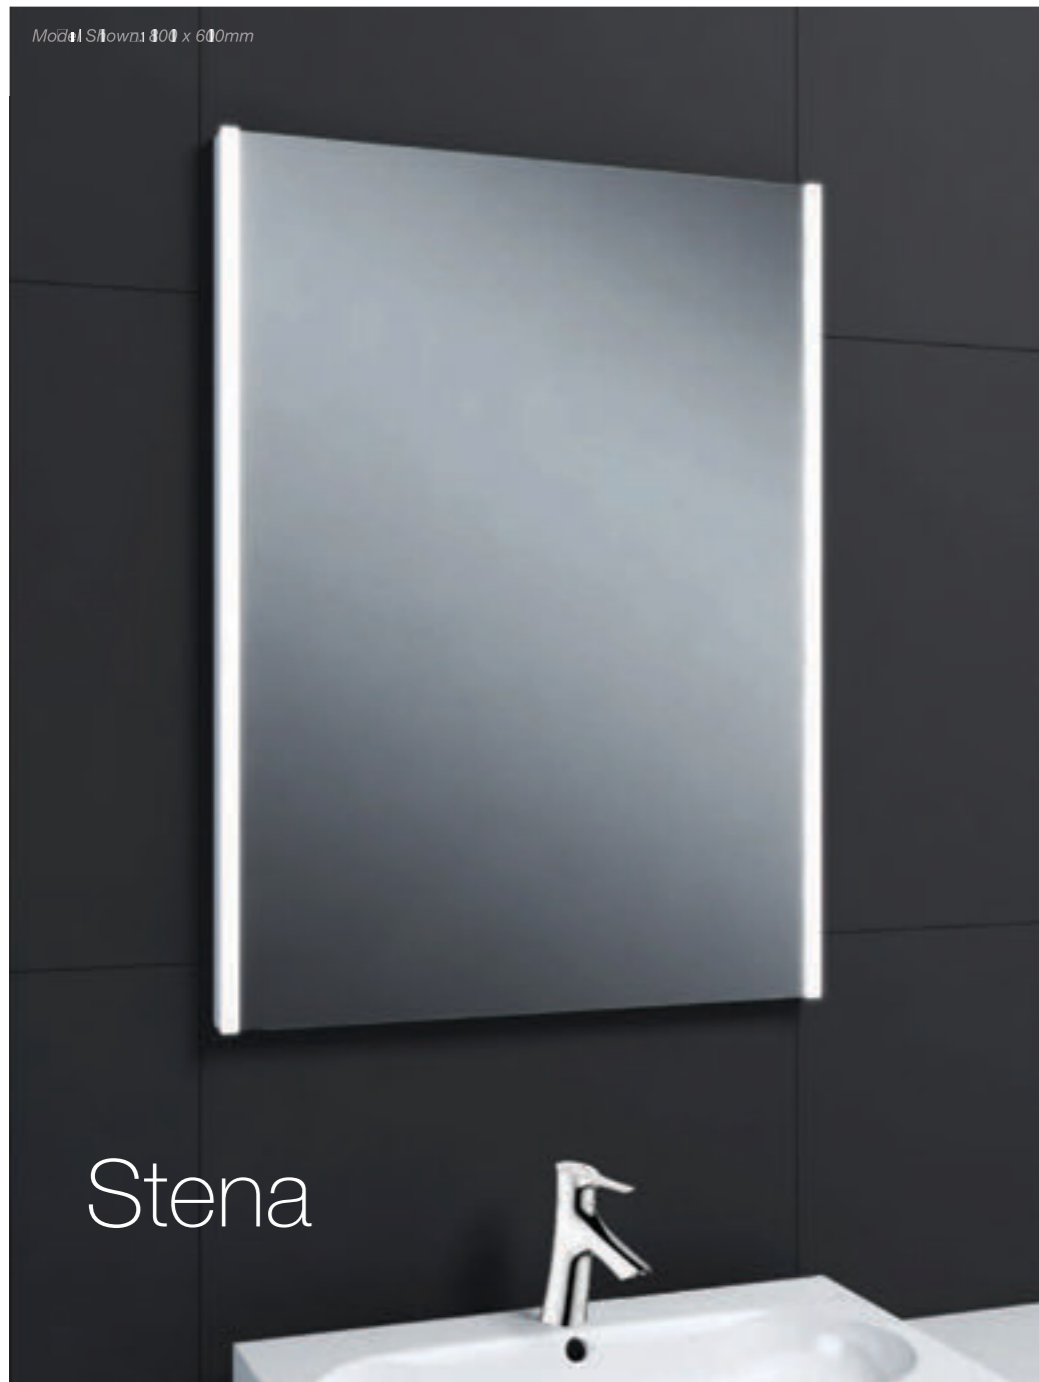

Stena

Model Shown 800 x 600mm

Size Options

Code	Dimensions
14MST75	700mm x 500mm
14MST86	800mm x 600mm
14MST88	800mm x 800mm

Features

- Energy efficient LED lighting
- Heated demister pad
- Infrared on/off sensor

Portrait Fitting Only