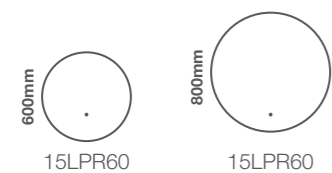

Fitting

Features

- Energy efficient one piece LED lighting strip
- Heated demister pad
- Infrared on/off sensor