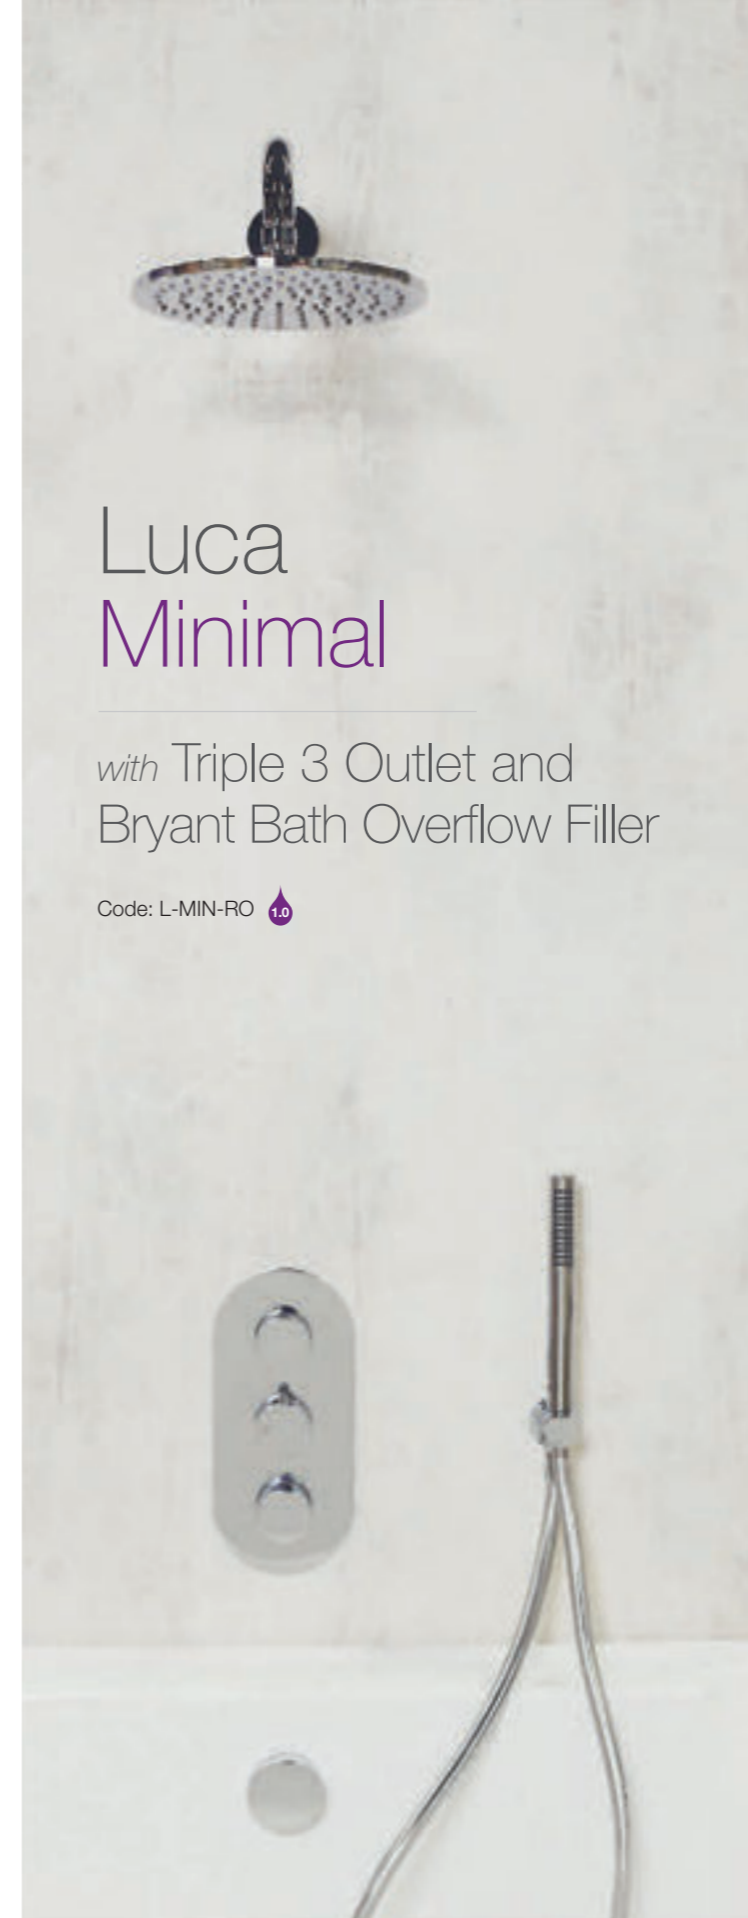

Luca Minimal

with Triple 3 Outlet and Bryant Bath Overflow Filler

Code: L-MIN-RO 1.0

Key Features

Luca Concealed Shower Kits with Bryant Bath Overflow Filler

- 4mm Brass Back Plate
- Single Piece Grade A Brass Body
- Easy Access Cleaning Filters
- Luxury Brass Shower Head (where applicable)
- 390mm Brass Shower Arm (where applicable)

Luca Minimal

- Brass Handset
- Integrated Diverter
- Smooth Hose
- Brass Wall Outlet / Handset Holder

In all our concealed shower kits with overhead showers Aqualla use a brass showerhead for the highest quality and durability. A Ceiling Arm option is also available for all kits with an overhead shower.