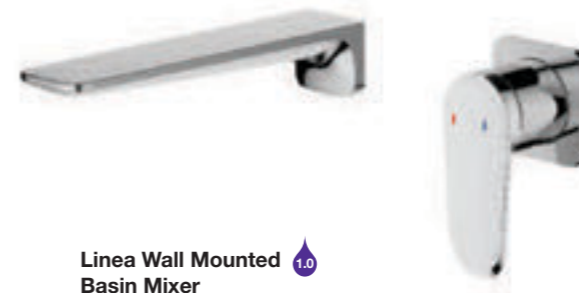

Linea Basin Mono ^{0.3}
Code: LI-BM

Linea Wall Mounted Basin Mixer ^{1.0}
Code: LI-WBM

Linea Bath Filler ^{0.3}
Code: LI-BF

Linea 

Linea Bath Shower Mixer 
Code: LI-BS

Comes complete with multi-function handset, hose and bracket as shown.