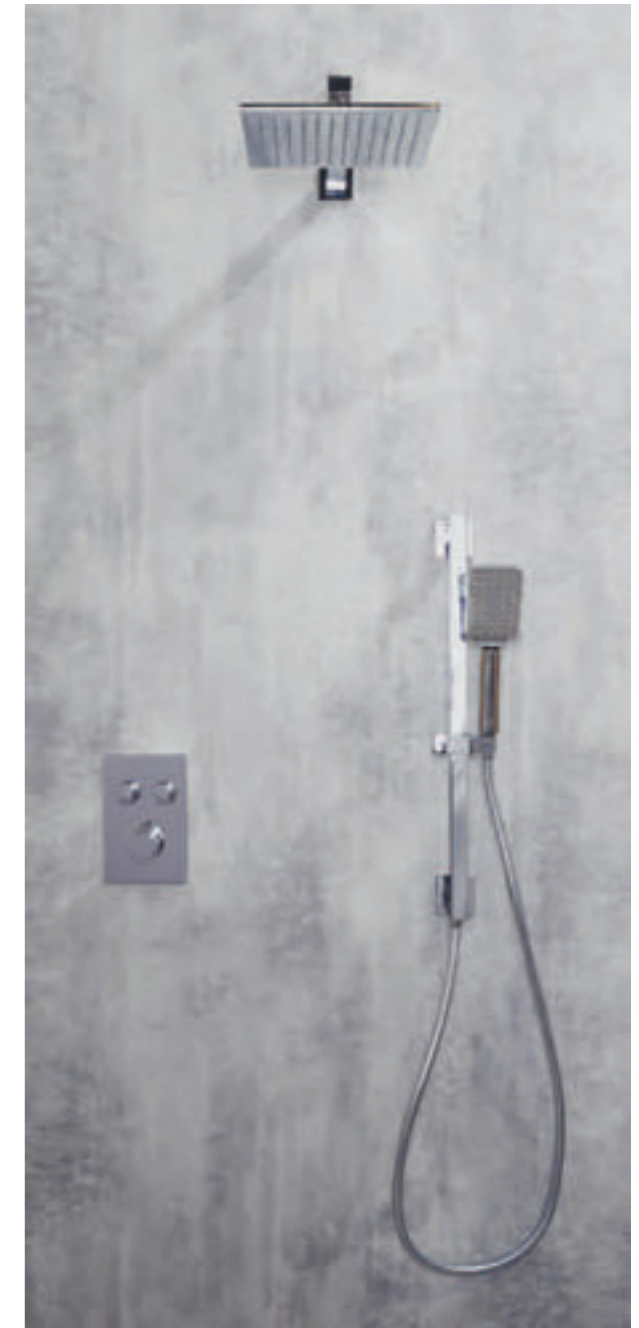

Fuse Glide Square ^{1.5}

Fuse Glide Square ^{1.5}
Code: F-GLI-EP

Key Features

- Dual Function Push Button Valve
- 250mm Brass Showerhead
- Chrome Push Button Multi-Function Handset