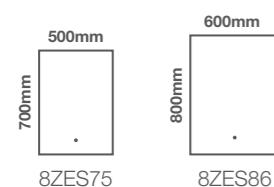

Landscape or Portrait Fitting

Model Shown 800 x 600mm

Zest

Size Options

| Code | Dimensions |
|--------|---------------|
| 8ZES75 | 700mm x 500mm |
| 8ZES86 | 800mm x 600mm |

Portrait Fitting Only

Features

- Energy efficient LED lighting
- Heated demister pad
- Electric toothbrush & shaver charging socket
- Touch switch power control