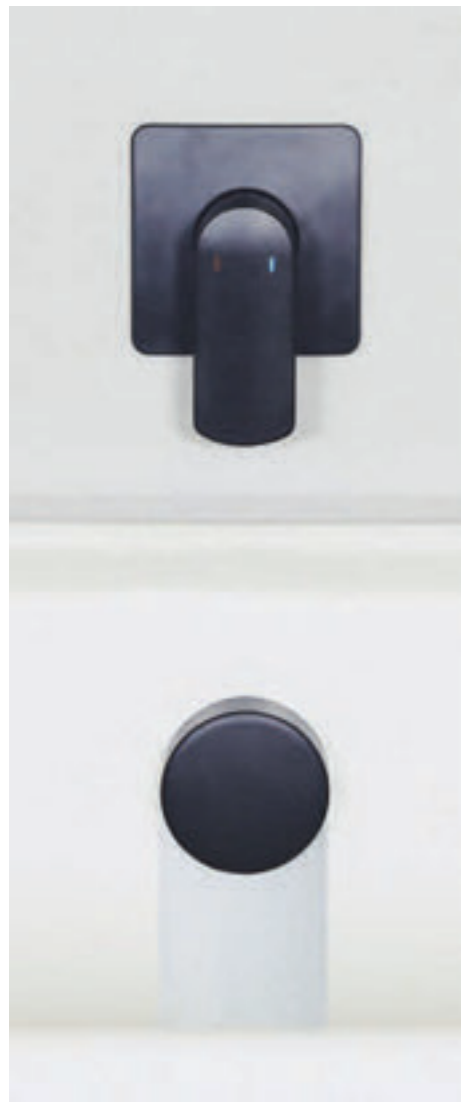

Fuse Black

*Fuse Black Mirrors now available -
See Page 148 & 150 for details*

*Black Radiators available -
See Pages 118 & 128 for details*