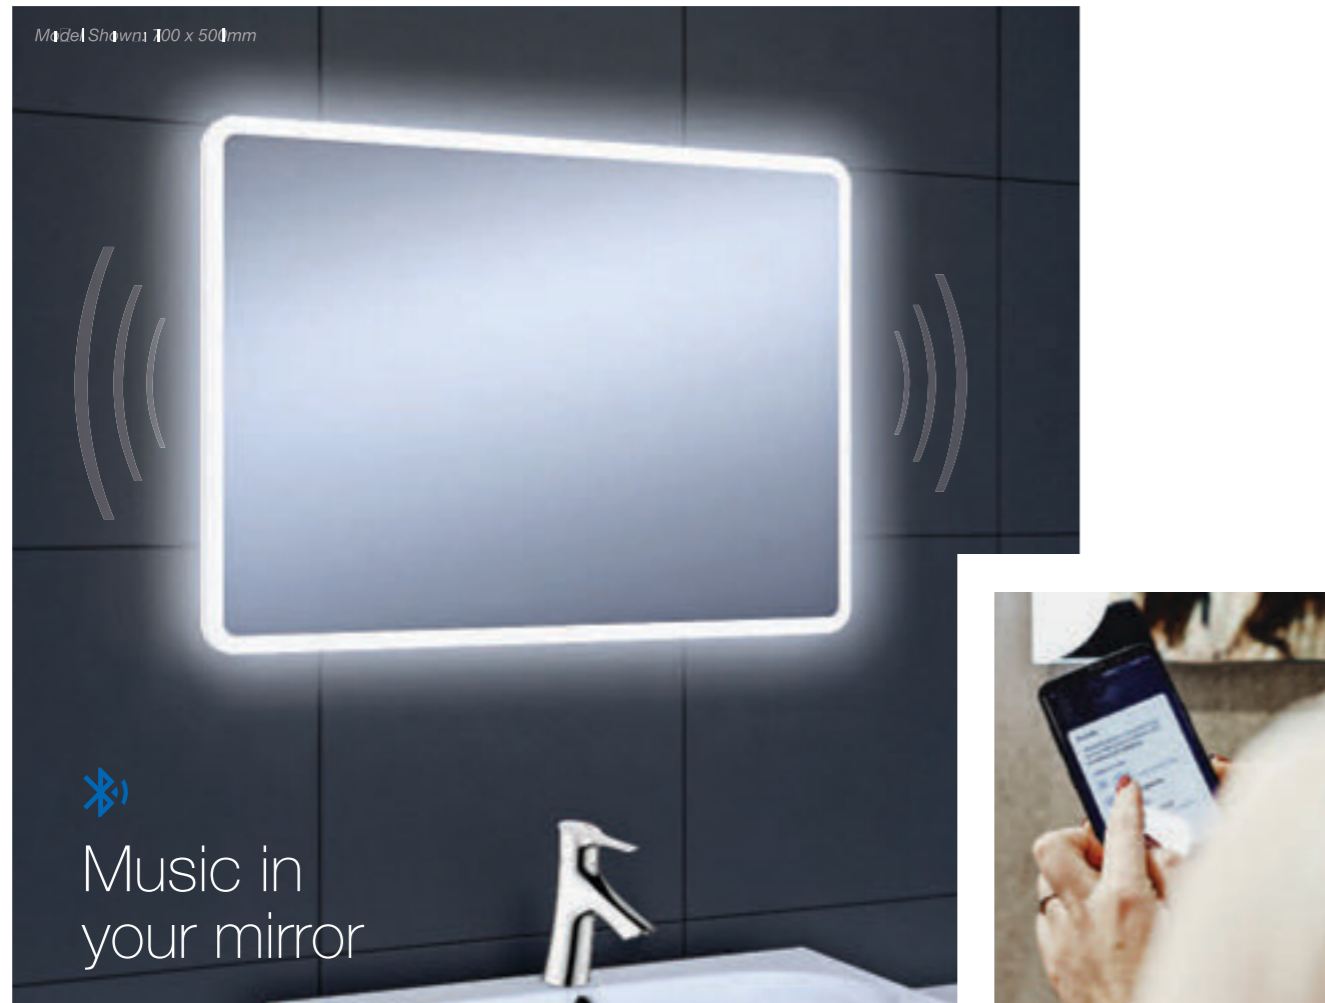

Linea Plus Live

Linea Plus Mood