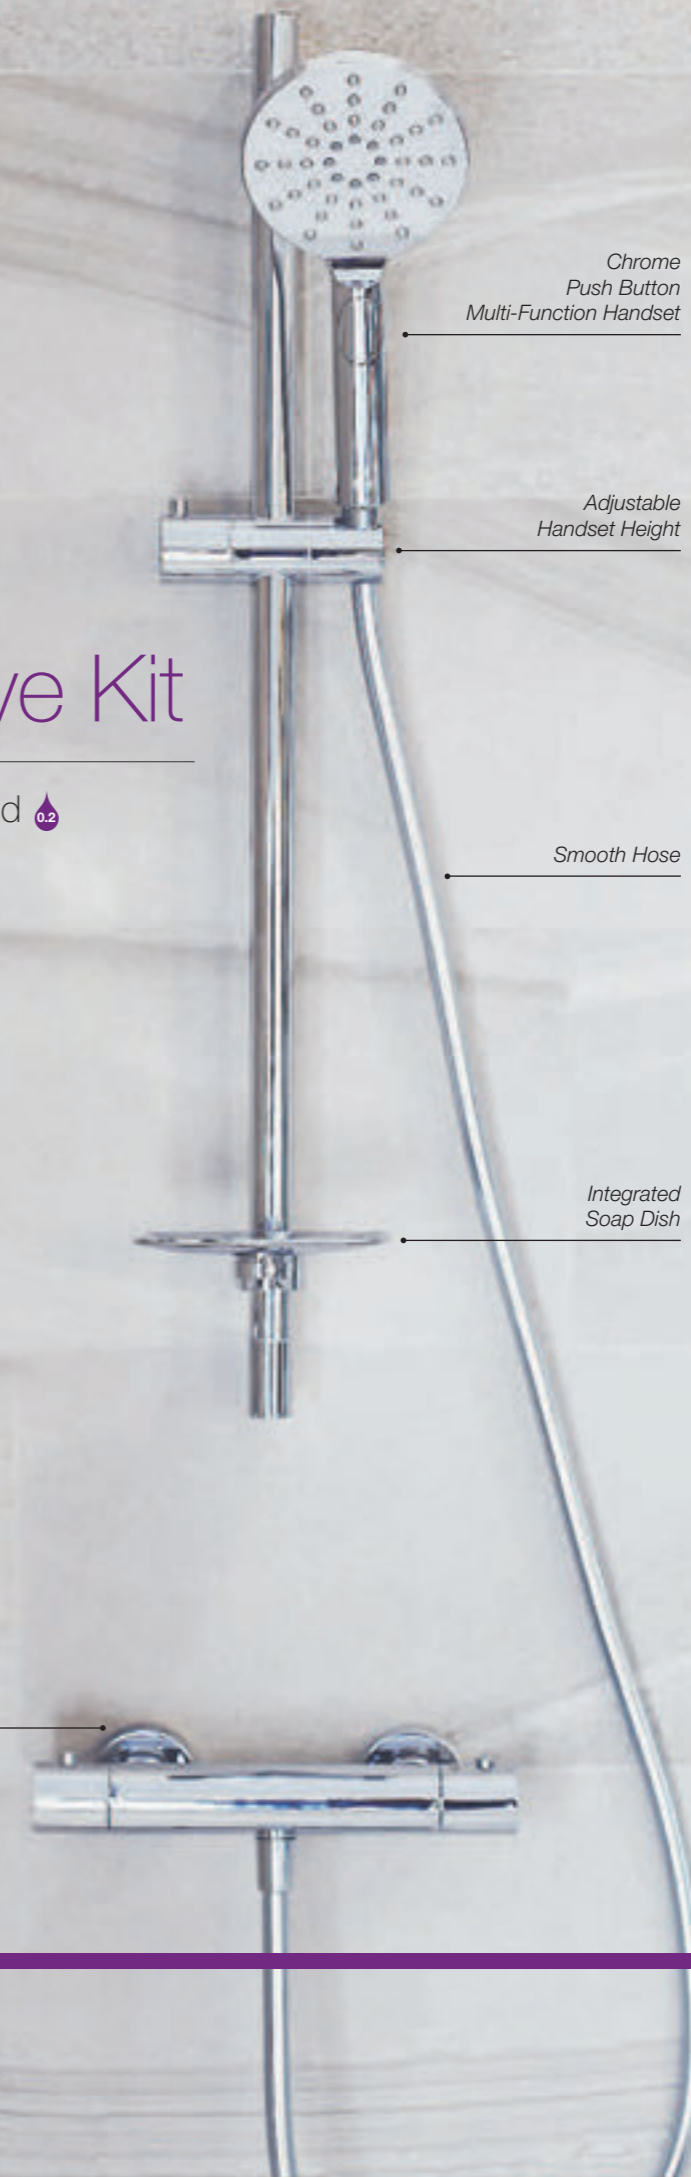

With T38 Anti-scald  0.2

Code: LU-BVK

Chrome
Push Button
Multi-Function Handset

Adjustable
Handset Height

Smooth Hose

Integrated
Soap Dish

Complete with
FastFix Kit

Luca

Concealed Showering

Key Features

Luca Cascade

- 4mm Brass Back Plate
- Luxury 200mm Brass Shower Head
- Single Piece Grade A Brass Body
- Easy Access Cleaning Filters
- 390mm Brass Shower Arm

Luca Minimal