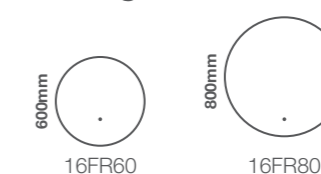

Fuse Round

Size Options

Code	Dimensions
9F75	700mm x 500mm
9F86	800mm x 600mm
9F126	1200mm x 600mm

Features

- Energy efficient LED lighting
- Heated demister pad
- Press & hold touch switch to adjust between cool and warm lighting
- Frameless mirror with controlled LED lighting
- Slimline 33mm wall projection

Landscape or Portrait Fitting

Size Options

Code	Dimensions
16FR60	600mm Diameter
16FR80	800mm Diameter

- Energy efficient LED lighting
- Heated demister pad
- Press & hold touch switch to adjust between cool and warm lighting
- Frameless mirror with controlled LED lighting
- Slimline 30mm wall projection

Fitting