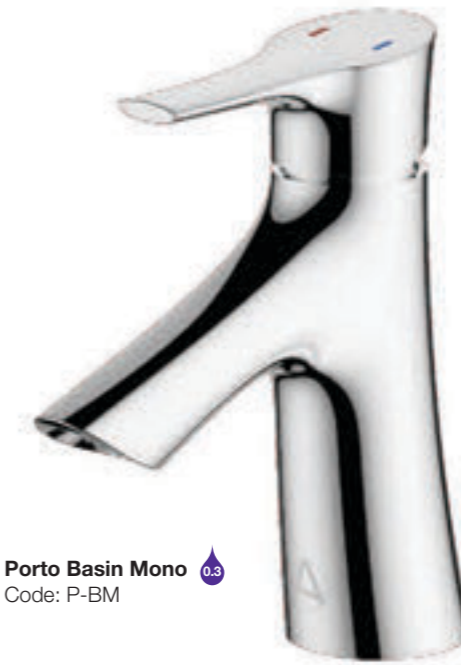

Porto Basin Mono
Code: P-BM

Note. Slower basin filling time due to water saving feature.