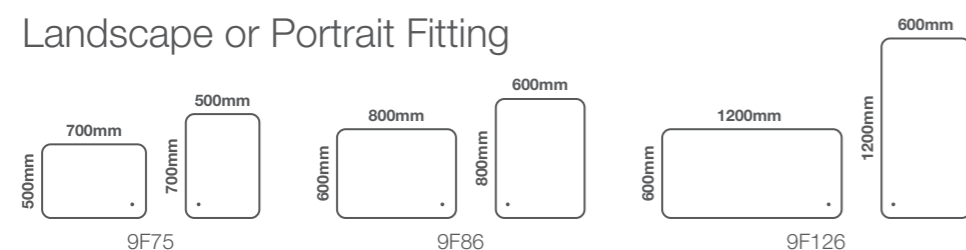

Size Options

| Code | Dimensions |
|--------|---------------|
| 5LMP75 | 700mm x 500mm |
| 5LMP86 | 800mm x 600mm |

Landscape or Portrait Fitting

Model Shown 800mm Diameter

Linea Plus Round

Size Options

| Code | Dimensions |
|---------|----------------|
| 15LPR60 | 600mm Diameter |
| 15LPR80 | 800mm Diameter |

Landscape Fitting Only

Features

- Infrared on/off sensor
- Electric toothbrush & shaver charging socket
- Heated demister pad
- LED lighting with acrylic diffuser
- Aesthetically softer design

Fuse Round

Size Options

| Code | Dimensions |
|-------|----------------|
| 9F75 | 700mm x 500mm |
| 9F86 | 800mm x 600mm |
| 9F126 | 1200mm x 600mm |

Features

- Energy efficient LED lighting
- Heated demister pad
- Press & hold touch switch to adjust between cool and warm lighting
- Frameless mirror with controlled LED lighting
- Slimline 33mm wall projection

Landscape or Portrait Fitting

Size Options

| Code | Dimensions |
|--------|----------------|
| 16FR60 | 600mm Diameter |
| 16FR80 | 800mm Diameter |

- Energy efficient LED lighting
- Heated demister pad
- Press & hold touch switch to adjust between cool and warm lighting
- Frameless mirror with controlled LED lighting
- Slimline 30mm wall projection