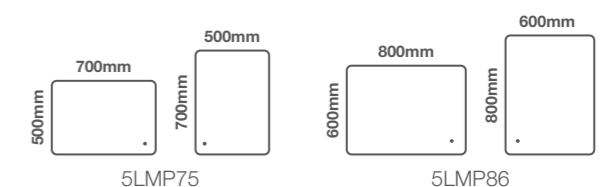

Size Options

| Code | Dimensions |
|--------|---------------|
| 5LMP75 | 700mm x 500mm |
| 5LMP86 | 800mm x 600mm |

Landscape or Portrait Fitting

Model Shown 800mm Diameter

Linea Plus Round

Size Options

| Code | Dimensions |
|---------|----------------|
| 15LPR60 | 600mm Diameter |
| 15LPR80 | 800mm Diameter |