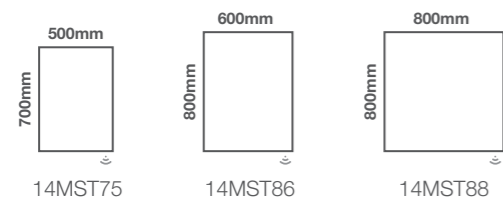

Portrait Fitting Only