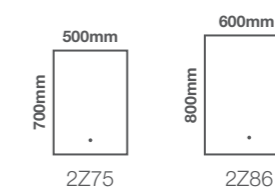

Portrait Fitting Only