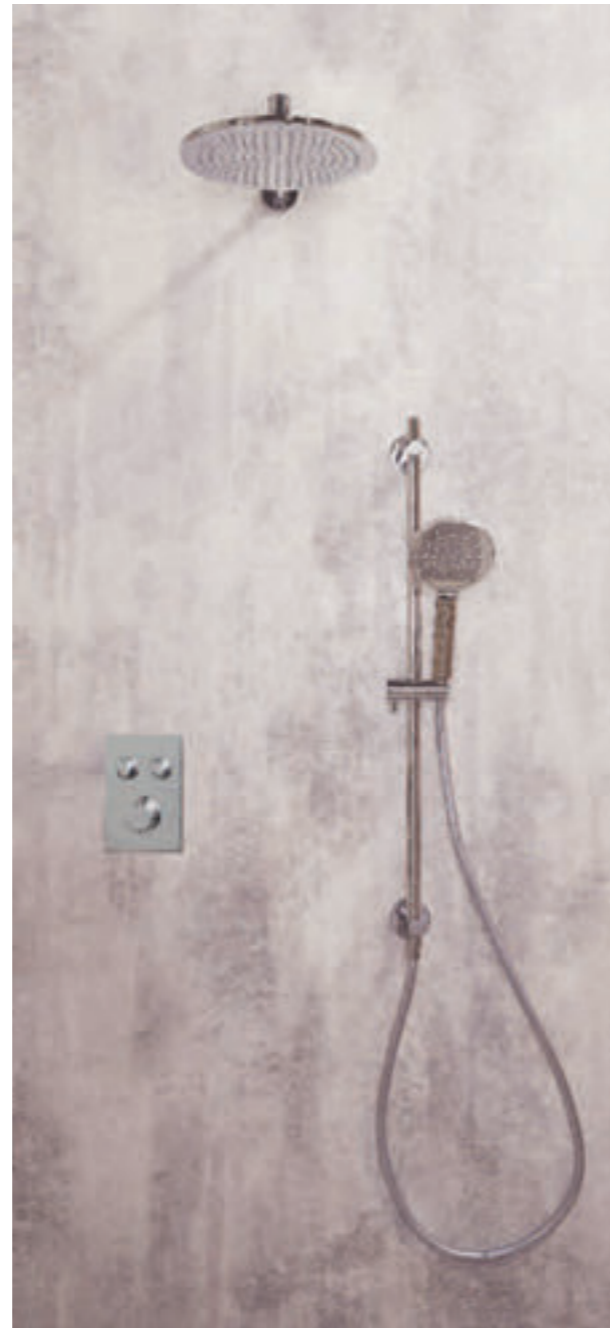

Fuse Glide ^{1.5}

Fuse Glide ^{1.5}
Code: F-GLI-P

390mm Shower arm projection. Ceiling arm option is also available.
Valve only also available - See Page 103 for details.

Fuse Minimal Square ^{1.5}

250mm Brass Showerhead

Chrome Push Button Multi-Function Handset