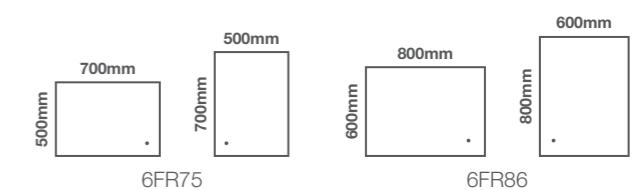

Landscape or Portrait Fitting

Features

- Energy efficient LED lighting
- Heated demister pad
- Aluminium frame
- Touch switch power control

Size Options

| Code | Dimensions |
|-------|---------------|
| 6FR75 | 700mm x 500mm |
| 6FR86 | 800mm x 600mm |

Landscape or Portrait Fitting

Model Shown 800 x 600mm

Zest

Size Options

| Code | Dimensions |
|--------|---------------|
| 8ZES75 | 700mm x 500mm |
| 8ZES86 | 800mm x 600mm |

Portrait Fitting Only

Features

- Energy efficient LED lighting
- Heated demister pad
- Electric toothbrush & shaver charging socket
- Touch switch power control