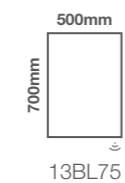

Portrait Fitting Only