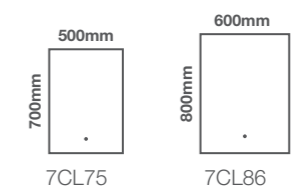

Portrait Fitting Only