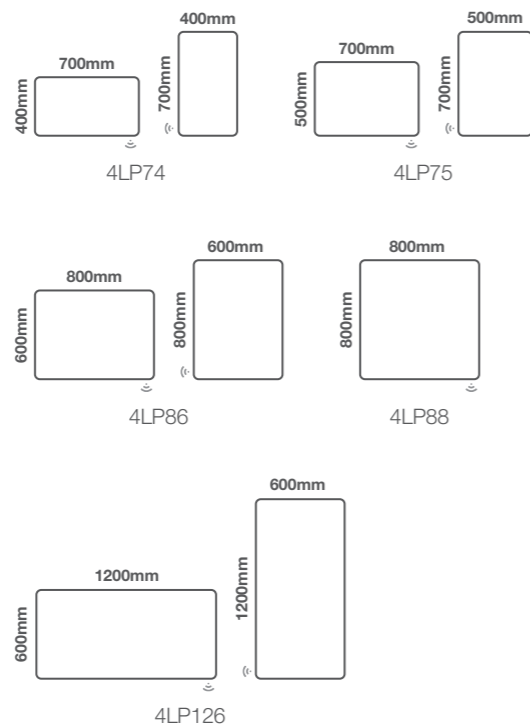

Landscape or Portrait Fitting

Features

- Energy efficient one piece LED lighting strip
- Aesthetically softer design
- Heated demister pad
- Infrared on/off sensor

Features

- Energy efficient one piece LED lighting strip
- Aesthetically softer design
- Heated demister pad
- 5x Magnification in-built shaving mirror
- Infrared on/off sensor

Size Options

Code	Dimensions
3LZP105	1000mm x 500mm
3LZP146	1400mm x 600mm

Landscape Fitting Only