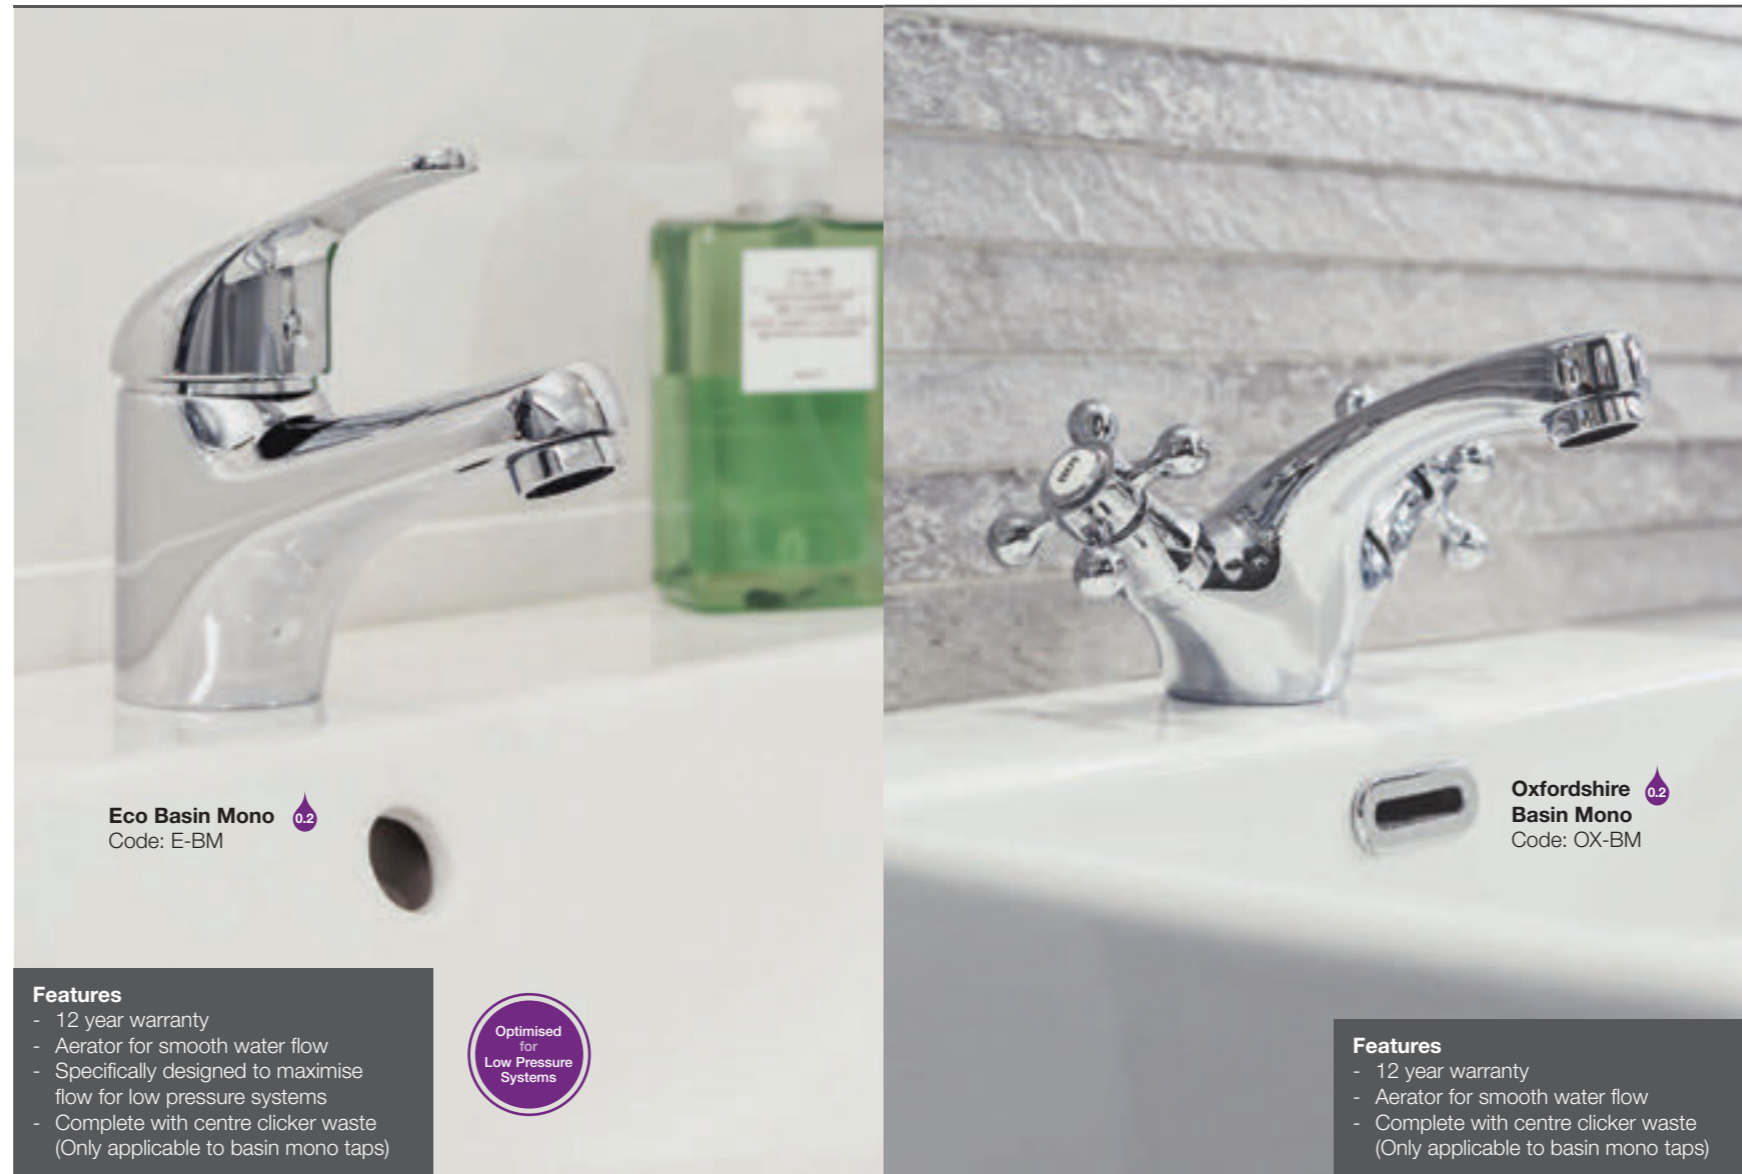

Eco Basin Mono 0.2
Code: E-BM

Oxfordshire Basin Mono 0.2
Code: OX-BM

Features

- 12 year warranty
- Aerator for smooth water flow
- Specifically designed to maximise flow for low pressure systems
- Complete with centre clicker waste (Only applicable to basin mono taps)

Features

- 12 year warranty
- Aerator for smooth water flow
- Complete with centre clicker waste (Only applicable to basin mono taps)

Oxfordshire