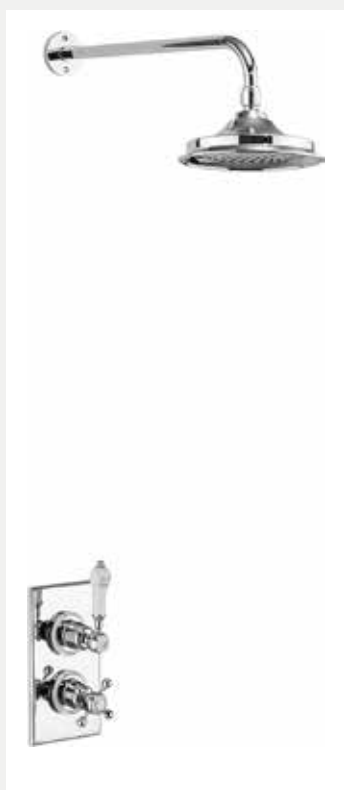

TRENT

Concealed thermostatic showers

Thermostatic single function brass valve with independent temperature control

Traditional brass faceplate and Claremont handle with ceramic lever

390mm adjustable fixed shower arm

6", 9", 12" Airburst shower head

White Ceramic

TF1S+V16	£518
TF1S+V17	£598
TF1S+V60	£648

Black Ceramic

TF1S BLA+V16	£518
TF1S BLA+V17	£598
TF1S BLA+V60	£648