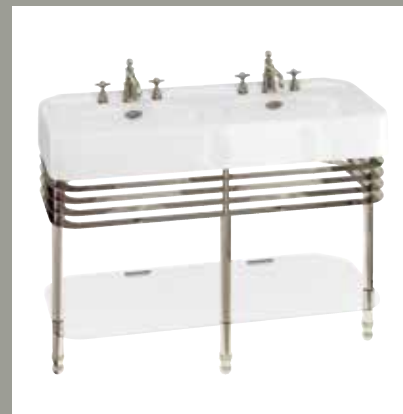

NICKEL STAND

CHROME STAND

Basin stands available in both Nickel (left) and Chrome (right)

NICKEL & CHROME BASIN STANDS

600mm basin with overflow,
stand & glass shelf

W: 605 D: 525 H: 840

Basin: ARC600*	£339
Stand: ARC22 NKL	£999
Complete price:	£1,338

900mm basin with overflow,
stand & glass shelf

W: 905 D: 550 H: 840

Basin: ARC900*	£499
Stand: ARC23 NKL	£1,099
Complete price:	£1,598

1200mm double basin with double
overflow, stand & glass shelf

W: 1215 D: 550 H: 840