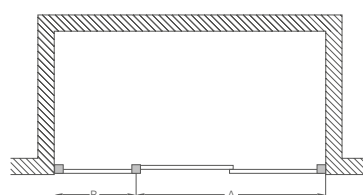

Sliding door with in line panel

SOFT-CLOSE SLIDING DOOR

Size*	Adjustment min-max	Enclosure code	Enclosure price	Tray code	Tray price	Complete price
1100 x 700	1070 - 1090	BU68 (C6S)	£699	Z1169	£181	£880
1100 x 760	1070 - 1090	BU68 (C6S)	£699	Z1170	£183	£882
1100 x 800	1070 - 1090	BU68 (C6S)	£699	Z1171	£180	£879
1100 x 900	1070 - 1090	BU68 (C6S)	£699	Z1172	£180	£879
1200 x 700	1170 - 1090	BU69 (C7S)	£749	Z1173	£180	£929
1200 x 760	1170 - 1090	BU69 (C7S)	£749	Z1174	£160	£909
1200 x 800	1170 - 1090	BU69 (C7S)	£749	Z1175	£160	£909
1200 x 900	1170 - 1090	BU69 (C7S)	£749	Z1176	£165	£914
1400 x 800	1370 - 1390	BU70 (C8S)	£849	Z1177	£225	£1,074
1400 x 800	1370 - 1390	BU70 (C8S)	£849	Z1178	£227	£1,076

*This indicates depth of matching tray size available for use in a recessed installation. All enclosures are 1950mm high and adjustable up to 20mm from each wall.

All shower posts are constructed from aluminium and can be installed with or without chrome ball header. Safety glass is 8mm thick and 3M™ easy clean coating.

Shower tray prices exclude waste
Code: Z1205 Price: £10

SOFT-CLOSE SLIDING DOOR WITH IN LINE PANEL

Size*	Adjustment min-max	Enclosure code	Enclosure price	Tray code	Tray price	Complete price
1000 x 760	730 - 750 970 - 990	BU19 (C20 + C15 + C12)	£1,057	Z1166	£130	£1,187
1000 x 800	770 - 790 970 - 990	BU20 (C20 + C15 + C13)	£1,057	Z1167	£132	£1,189
1000 x 900	870 - 890 970 - 990	BU21 (C20 + C15 + C14)	£1,087	Z1168	£134	£1,221
1100 x 760	730 - 750 1070 - 1090	BU23 (C20 + C16 + C12)	£1,097	Z1170	£183	£1,280
1100 x 800	770 - 790 1070 - 1090	BU24 (C20 + C16 + C13)	£1,097	Z1171	£180	£1,277
1100 x 900	870 - 890 1070 - 1090	BU25 (C20 + C16 + C14)	£1,127	Z1172	£180	£1,307
1100 x 900	730 - 750 1170 - 1190	BU27 (C20 + C17 + C12)	£1,137	Z1174	£160	£1,297