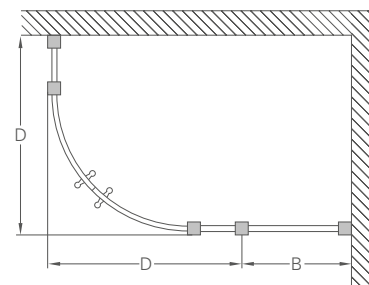

Shower tray prices exclude waste
Code: Z1205 Price: £10

OFFSET QUADRANTS

Right hand

Left hand

Size*	Adjustment min-max	Enclosure code	Enclosure price	Tray code	Tray price	Complete price
800 x 1000 Left hand	730 - 790 970 - 990	BU41 (C22 + C15)	£998	Z1199	£134	£1,132
800 x 1000 Right hand	770 - 790 970 - 990	BU41 (C22 + C15)	£998	Z1200	£134	£1,132
800 x 1200 Left hand	770 - 790 1170 - 1190	BU91 (C22 + C17)	£1,078	Z1201	£162	£1,240
800 x 1200 Right hand	770 - 790 1170 - 1190	BU91 (C22 + C17)	£1,078	Z1202	£162	£1,240
900 x 1200 Left hand	870 - 890 1170 - 1190	BU42 (C23 + C16)	£1,048	Z1203	£167	£1,215
900 x 1200 Right hand	870 - 890 1170 - 1190	BU42 (C23 + C16)	£1,048	Z1204	£167	£1,215