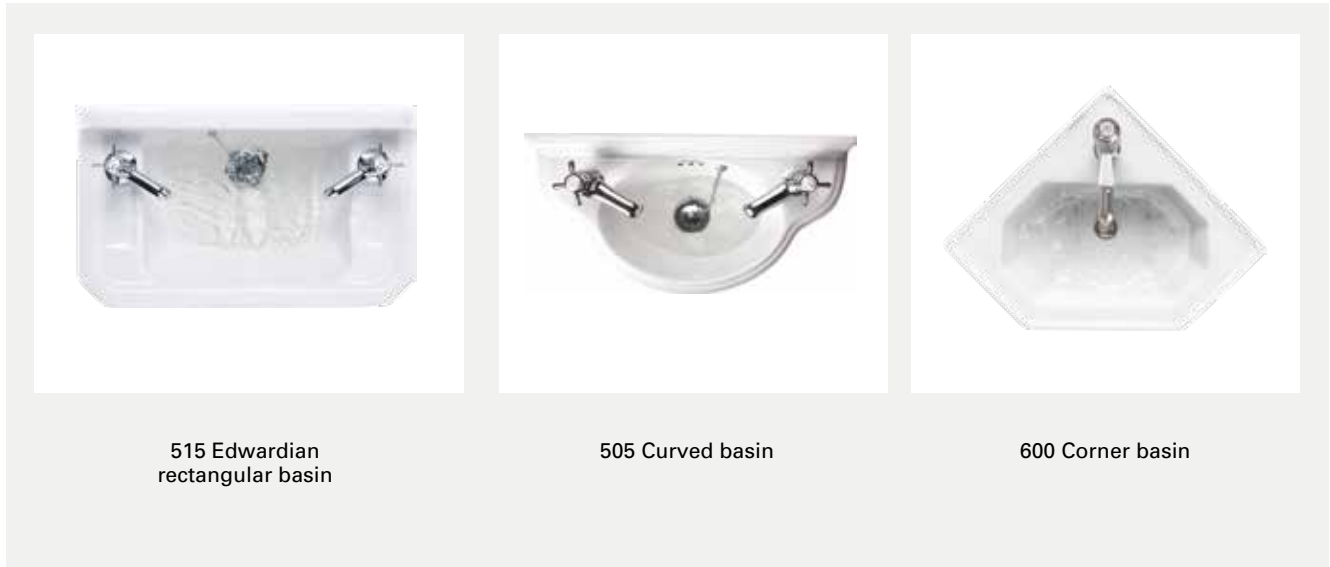

Regal chrome washstand

870mm

ONE, TWO, OR THREE TAP HOLE

Select the brassware look you prefer with a choice of 1, 2 or 3 tap hole basins. Simply add 1TH, 2TH or 3TH to the end of your desired basin code. See page 142 to choose your corresponding brassware.

UPSTANDS

Your Georgian marble basin comes with rear and side upstands so you can tailor to your preferred look.

Marble basins are available with no tap hole, 1 tap hole, 2 tap hole or 3 tap hole. To order the correct basin configuration simply replace '' with 0TH, 1TH, 2TH or 3TH. Marble upstands can be installed with rear and side upstands, rear upstand only or no upstand.

CLOAKROOM BASINS

Select your basin shape

515 Edwardian rectangular basin

505 Curved basin

600 Corner basin

515 Edwardian rectangular basin with chrome washstand

W: 515 D: 308 H: 825

Basin: B8* £109
 Washstand: T21A CHR £369
Complete price: £478