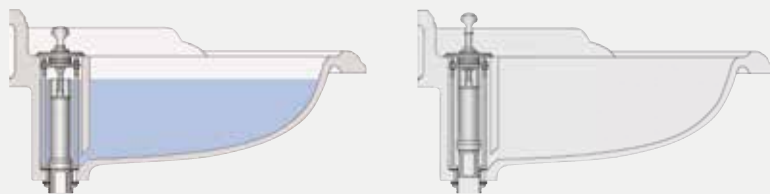

INVISIBLE OVERFLOW WASTE

Available with the Classic collection as a two tap hole configuration

The benefit of invisible overflow is that the ceramic of the beautiful basins is un-interrupted with no requirement for a plug or external waste. Simply pull the lever to drain water. Pair with the elegant and beautiful Arch basin mixer allowing you to mix hot and cold water.