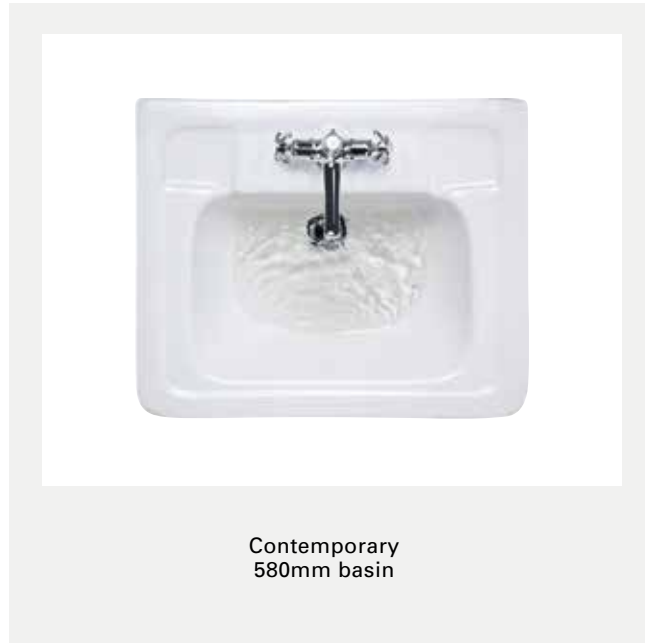

Regal pedestal

Regal chrome washstand

ONE, TWO, OR THREE TAP HOLE

Select the brassware look you prefer with a choice of 1, 2 or 3 tap hole basins. Simply add 1TH, 2TH or 3TH to the end of your desired basin code. See page 142 to choose your corresponding brassware.

TOWEL RAILS

Add a towel rail to your basin.

560mm basin
 T1 CHR £79
 610mm basin
 T3 CHR £79

* Victorian basins are available with one, two or three tap holes. To order the correct basin configuration simply replace '**' with 1TH, 2TH or 3TH.
 ** 3TH basins cannot be used with semi-pedestals

CONTEMPORARY BASINS

Select your basin shape

Contemporary
580mm basin

Contemporary 580mm
basin shown with
standard pedestal

W: 580 D: 470 H: 840

Basin: B1*	£150
Pedestal: P1	£79
Complete price:	£229

Contemporary 580mm
basin shown with
semi-pedestal