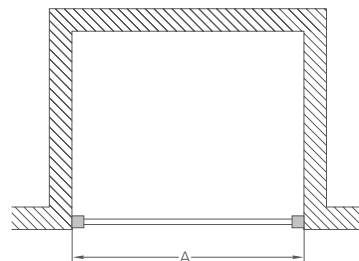

HINGED DOORS

Size*	Adjustment min-max	Enclosure code	Enclosure price	Tray code	Tray price	Complete price
760 x 760	720 - 760	BU1 (C19)	£449	Z1159	£98	£547
800 x 800	760 - 800	BU2 (C20)	£499	Z1160	£111	£610
900 x 760	860 - 900	BU3 (C21)	£549	Z1163	£125	£674
900 x 800	860 - 900	BU3 (C21)	£549	Z1164	£128	£677
900 x 900	860 - 900	BU3 (C21)	£549	Z1161	£121	£670
900 x 1200	860 - 900	BU3 (C21)	£549	Z1176	£165	£714

*This indicates depth of matching tray size available for use in a recessed installation. All enclosures are 1950mm high and adjustable up to 20mm from each wall.

All shower posts are constructed from aluminium and can be installed with or without chrome ball header. Safety glass is 8mm thick and 3M™ easy clean coating.

Shower tray prices exclude waste
Code: Z1205 Price: £10