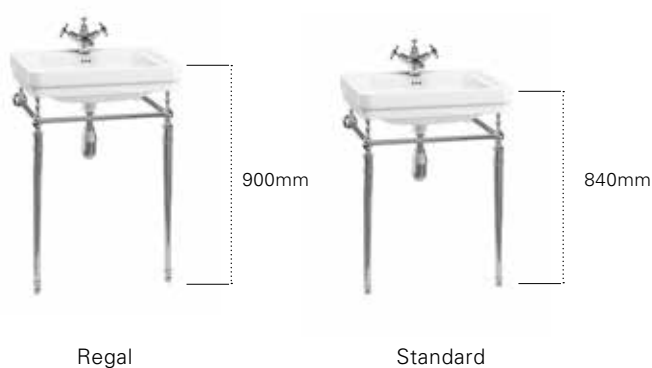

Cloakroom

A choice of traditionally designed cloakroom basins to achieve a consistent look throughout the home.

BASIN OPTIONS

Burlington Regal pedestals are higher than standard pedestals, making them more comfortable for taller people, the elderly or those prone to back pain.

	Standard	Regal
Classic	860mm	920mm
Victorian	840mm	900mm
Edwardian	840mm	900mm
Contemporary	840mm	900mm

WASHSTAND OPTIONS

Our chrome washstands are also available in a Regal height and are compatible with Classic, Edwardian, Victorian, Contemporary, Cloakroom and Georgian basins. With an increased height of 60mm, they provide an ergonomic use for taller people and those who need it.