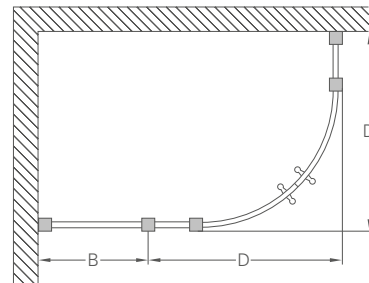

OFFSET QUADRANTS

Right hand