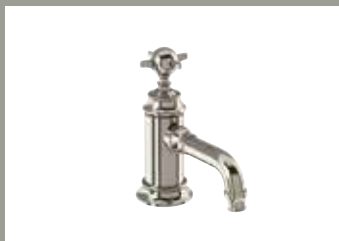

FOR SHOWERS

Angled connector for telephone handset, chrome
Code: V62 £29

*ARCADE
BRASSWARE*

Nickel dual lever basin mixer without pop up waste
W: 200 D: 184 H: 215
 Code: ARC14 NKL £299
 Nickel Lever: ARC67 NKL £69
 White Lever: ARC65 NKL £69
 Black lever: ARC66 NKL £69
 Complete price: £368