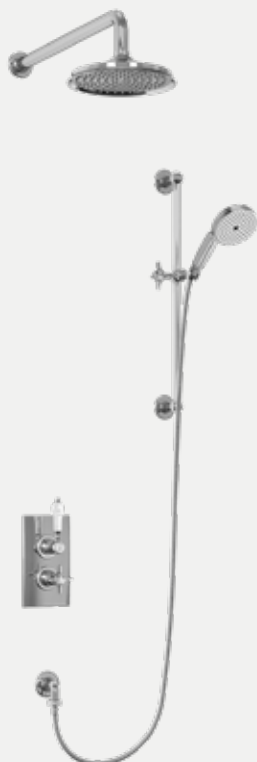

SHOWER VALVES

Shower valve, shower arm
and shower head packs

Chrome with 9" shower head
ARC73 CHR + ARCV17 CHR £598

Chrome with 12" shower head
ARC73 CHR + ARCV60 CHR £648

Shower valve, shower arm,
shower head, rail, handset
and hose packs