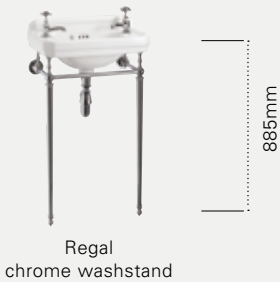

505 Curved basin

W: 505 D: 255

Basin: P13* £169

*Edwardian & Curved Cloakroom basins are available with one tap hole on the right. To order this simply add 'R' to the product code.

600 Corner basin

W: 600 D: 450

Basin: B10 £109

**OPT FOR A TALLER
BASIN INSTALLATION**

Basin shapes	Size	Regal chrome washstand
Edwardian Rectangular	515 x 308	T21A CHR+T62 £438

TOWEL RAILS

Add a towel rail to your Edwardian basin.

T6 CHR £79