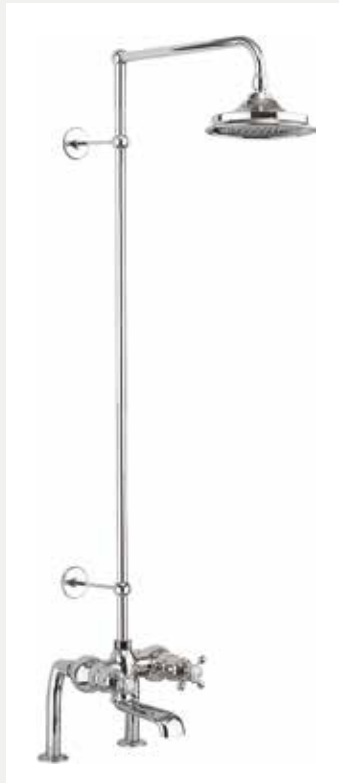

Thermostatic two outlet twin control bath shower mixer valve with independent flow diverter and temperature controls

Traditional brass body and Claremont handles, with ceramic indices

Brass bath spout with swivel function

Available deck or wall-mounted

18mm diameter vertical brass shower riser

355mm adjustable swivel shower arm

6", 9", 12" AirBurst shower head

White Ceramic

Deck: BT2DS+V16 £1,257
Deck: BT2DS+V17 £1,337
Deck: BT2DS+V60 £1,387
Wall: BT2WS+V16 £1,157
Wall: BT2WS+V17 £1,237
Wall: BT2WS+V60 £1,287

Black Ceramic

Deck: BT2DS BLA+V16 £1,289
Deck: BT2DS BLA+V17 £1,369
Deck: BT2DS BLA+V60 £1,419
Wall: BT2WS BLA+V16 £1,189
Wall: BT2WS BLA+V17 £1,269
Wall: BT2WS BLA+V60 £1,319

OPTIONAL EXTRAS

When ordering the optional bath Spout V32 you will also need the extended riser V22, if you wish to retain the handset function you will need to order V24 and V27 products.

Soap basket

Code: V23

£49

Cradle

Code: V24

£49

Slide rail

Code: V33

Black code: V33 BLA

£59

£71

Ceramic handset, hose & diverter

Code: V27

£199

Spout fitting

Code: V32

£65

Extended vertical riser rail

Code: V22

£139