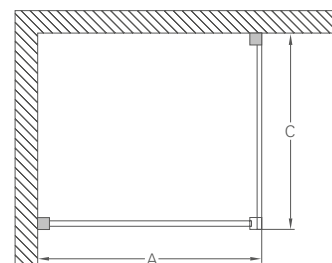

HINGED DOORS & SIDE PANELS

Size*	Adjustment min-max	Enclosure code	Enclosure price	Tray code	Tray price	Complete price
760 x 760	730 - 750	BU11 (C19 + C12)	£798	Z1159	£98	£896
760 x 900	730 - 750 870 - 890	BU12 (C19 + C14)	£828	Z1163	£125	£953
800 x 800	770 - 790	BU13 (C20 + C13)	£848	Z1160	£111	£959
800 x 900	770 - 790 870 - 890	BU14 (C20 + C14)	£878	Z1164	£128	£1,006
900 x 760	730 - 750 870 - 890	BU15 (C21 + C12)	£898	Z1163	£125	£1,023
900 x 800	770 - 790 870 - 890	BU16 (C21 + C13)	£898	Z1164	£128	£1,026
900 x 900	870 - 900	BU17 (C21 + C14)	£928	Z1161	£121	£1,049

*This indicates depth of matching tray size available for use in a recessed installation. All enclosures are 1950mm high and adjustable up to 20mm from each wall.

All shower posts are constructed from aluminium and can be installed with or without chrome ball header. Safety glass is 8mm thick and 3M™ easy clean coating.

Shower tray prices exclude waste
Code: Z1205 Price: £10