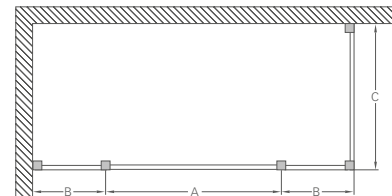

HINGED DOORS & SIDE PANELS

Size*	Adjustment min-max	Enclosure code	Enclosure price	Tray code	Tray price	Complete price
1000 x 760	730 - 750 970 - 990	BU19 (C20 + C15 + C12)	£1,057	Z1166	£130	£1,187
1000 x 800	770 - 790 970 - 990	BU20 (C20 + C15 + C13)	£1,057	Z1167	£132	£1,189
1000 x 900	870 - 890 970 - 990	BU21 (C20 + C15 + C14)	£1,087	Z1168	£134	£1,191
1100 x 760	730 - 750 1070 - 1090	BU23 (C20 + C16 + C12)	£1,097	Z1170	£183	£1,280
1100 x 800	770 - 790 1070 - 1090	BU24 (C20 + C16 + C13)	£1,097	Z1171	£180	£1,277
1100 x 900	870 - 890 1070 - 1090	BU25 (C20 + C16 + C14)	£1,127	Z1172	£180	£1,307
1200 x 760	730 - 750 1170 - 1190	BU27 (C20 + C17 + C12)	£1,137	Z1174	£160	£1,297
1200 x 800	770 - 790 1170 - 1190	BU28 (C20 + C17 + C13)	£1,137	Z1175	£160	£1,297
1200 x 900	870 - 890 1170 - 1190	BU29 (C20 + C17 + C14)	£1,167	Z1176	£165	£1,332
1400 x 800	770 - 790 1370 - 1390	BU30 (C20 + C16 + C16 + C13)	£1,346	Z1177	£225	£1,571
1400x 900	870 - 890 1370 - 1390	BU31 (C20 + C16 + C16 + C14)	£1,376	Z1178	£227	£1,603
1500 x 760	730 - 750 1470 - 1490	BU33 (C21 + C16 + C16 + C12)	£1,396	Z1180	£233	£1,629
1500 x 800	770 - 790 1470 - 1490	BU34 (C21 + C16 + C16 + C13)	£1,396	Z1181	£233	£1,629
1700 x 760	730 - 750 1670 - 1690	BU37 (C21 + C17+ C17 + C12)	£1,476	Z1184	£277	£1,753
1700 x 800	770 - 790 1670 - 1690	BU38 (C21 + C17+ C17 + C13)	£1,476	Z1185	£284	£1,760

*This indicates depth of matching tray size available for use in a recessed installation. All enclosures are 1950mm high and adjustable up to 20mm from each wall.

All shower posts are constructed from aluminium and can be installed with or without chrome ball header. Safety glass is 8mm thick and 3M™ easy clean coating.

Shower tray prices exclude waste
Code: Z1205 Price: £10