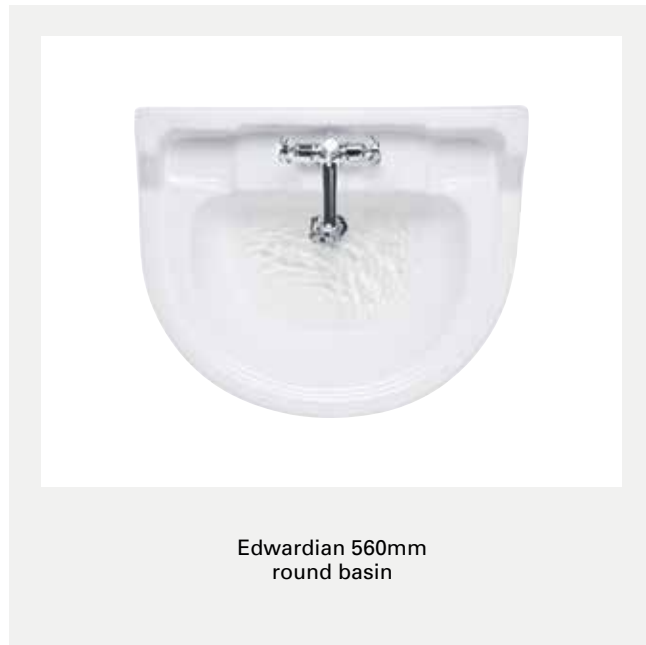

Edwardian 560mm rectangular basin shown with semi-pedestal

W: 560 D: 470

Basin: B4* £99
 Pedestal: P8 £99
 Complete price: £198

Compatible furniture now available for the B4 basin, see page 105.

Edwardian 610mm rectangular basin shown with semi-pedestal

W: 610 D: 510

Basin: B5* £119
 Pedestal: P8 £99
 Complete price: £218

TOWEL RAILS

Add a towel rail to your basin.

Rectangular
 560mm basin
 T1 CHR £79
 610mm basin
 T3 CHR £89

Round
 560mm basin
 T4 CHR £119

EDWARDIAN BASINS

Select your basin shape

Edwardian 560mm round basin shown with standard pedestal

W: 560 D: 470 H: 840

Basin: B6*	£139
Pedestal: P1	£79
Complete price:	£218

Edwardian 560mm round basin shown with chrome washstand