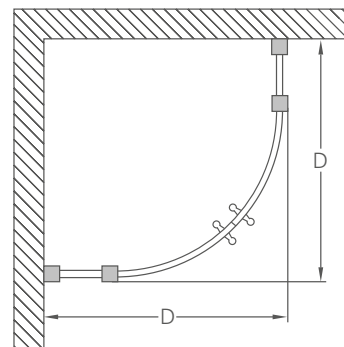

QUADRANTS

Size*	Adjustment min-max	Enclosure code	Enclosure price	Tray code	Tray price	Complete price
800 x 800	770 - 790	BU39 (C22)	£789	Z1192	£115	£904
900 x 900	870 - 890	BU40 (C23)	£799	Z1193	£128	£927

*This indicates depth of matching tray size available for use in a recessed installation. All enclosures are 1950mm high and adjustable up to 20mm from each wall.

All shower posts are constructed from aluminium and can be installed with or without chrome ball header. Safety glass is 8mm thick and 3M™ easy clean coating.

Shower tray prices exclude waste
Code: Z1205 Price: £10