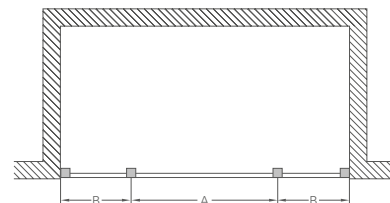

HINGED DOORS & SIDE PANELS

Size*	Adjustment min-max	Enclosure code	Enclosure price	Tray code	Tray price	Complete price
1000 x 700	960 - 1000	BU4 (C20 + C15)	£708	Z1165	£130	£838
1000 x 760	960 - 1000	BU4 (C20 + C15)	£708	Z1166	£130	£838
1000 x 800	960 - 1000	BU4 (C20 + C15)	£708	Z1167	£132	£840
1000 x 900	960 - 1000	BU4 (C20 + C15)	£708	Z1168	£134	£842
1000 x 1000	960 - 1000	BU4 (C20 + C15)	£708	Z1162	£159	£867
1100 x 700	1060 - 1100	BU5 (C20 + C16)	£748	Z1169	£181	£929
1100 x 760	1060 - 1100	BU5 (C20 + C16)	£748	Z1170	£183	£931
1100 x 800	1060 - 1100	BU5 (C20 + C16)	£748	Z1171	£180	£928
1100 x 900	1060 - 1100	BU5 (C20 + C16)	£748	Z1172	£180	£928
1200 x 700	1160 - 1200	BU6 (C20 + C17)	£788	Z1173	£180	£968
1200x 760	1160 - 1200	BU6 (C20 + C17)	£788	Z1174	£160	£948
1200 x 800	1160 - 1200	BU6 (C20 + C17)	£788	Z1175	£160	£948
1200 x 900	1160 - 1200	BU6 (C20 + C17)	£788	Z1176	£165	£953
1400 x 800	1360 - 1400	BU7 (C20 + C16 + C16)	£997	Z1177	£225	£1,222
1400 x 900	1360 - 1400	BU7 (C20 + C16 + C16)	£997	Z1178	£227	£1,224
1500 x 700	1460 - 1500	BU8 (C21 + C16 + C16)	£997	Z1179	£229	£1,226
1500 x 760	1460 - 1500	BU8 (C21 + C16 + C16)	£997	Z1180	£233	£1,230
1500 x 800	1460 - 1500	BU8 (C21 + C16 + C16)	£997	Z1181	£233	£1,230
1600 x 700	1560 - 1600	BU9 (C20 + C16 + C16)	£997	Z1182	£236	£1,233
1700 x 700	1560 - 1700	BU10 (C21 + C16 + C16)	£1,047	Z1183	£266	£1,313
1700 x 760	1660 - 1700	BU10 (C21 + C16 + C16)	£1,047	Z1184	£277	£1,324
1700 x 800	1660 - 1700	BU10 (C21 + C16 + C16)	£1,047	Z1185	£284	£1,331

*This indicates depth of matching tray size available for use in a recessed installation. All enclosures are 1950mm high and adjustable up to 20mm from each wall.

All shower posts are constructed from aluminium and can be installed with or without chrome ball header. Safety glass is 8mm thick and 3M™ easy clean coating.

Shower tray prices exclude waste
Code: Z1205 Price: £10