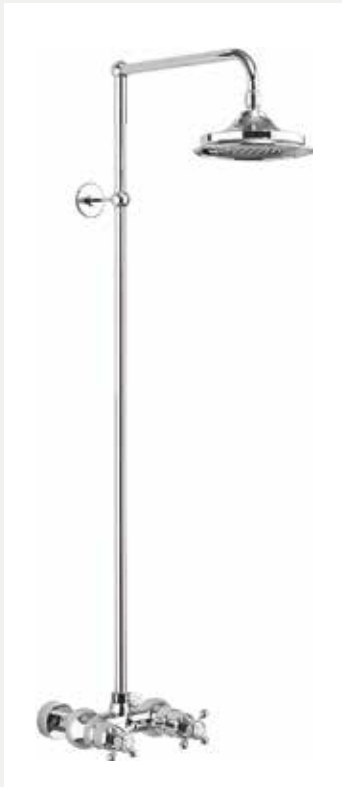

EDEN

Exposed thermostatic showers

Thermostatic single outlet twin control valve with independent on / off flow and temperature control
Traditional brass body and Claremont handle with ceramic indices
18mm diameter vertical brass shower riser
355mm adjustable swivel shower arm
6", 9", 12" AirBurst shower head

White Ceramic

BEF1S+V16	£638
BEF1S+V17	£718
BEF1S+V60	£768
BEF1S.EXT+V16	£707
BEF1S.EXT+V17	£787
BEF1S.EXT+V60	£837

Black Ceramic

BEF1S BLA+V16	£662
BEF1S BLA+V17	£742
BEF1S BLA+V60	£792
BEF1S.EXT BLA+V16	£731
BEF1S.EXT BLA+V17	£811
BEF1S.EXT BLA+V60	£861