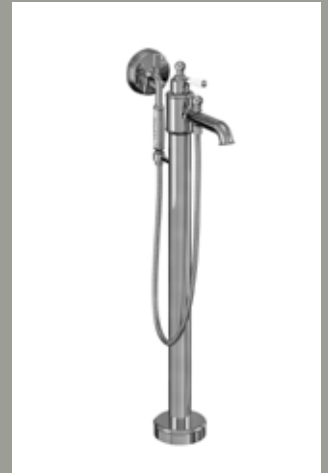

Chrome single lever bath shower filler, floor-mounted inc. floor mounting kit

W: 120 D: 373 H: 825-907

Code: ARC20 CHR £949

Matt black ceramic tap lever now available for this bath filler, order separately ARC69 CHR £69

LEVER OPTIONS

Every piece of Arcade brassware, whether you choose from the elegant lustre of nickel or the high shine of chrome, is available with either crosshead tap heads or levers in corresponding nickel or chrome, serene White ceramic or intense Black ceramic, each with a timeless quality.