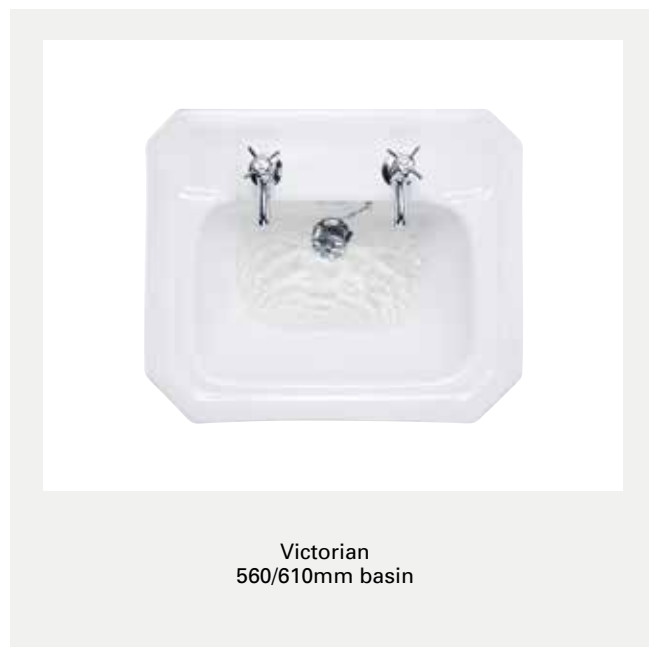

EDWARDIAN BASINS

Select your basin shape

Edwardian 560mm round basin shown with standard pedestal

W: 560 D: 470 H: 840

Basin: B6*	£139
Pedestal: P1	£79
Complete price:	£218

Edwardian 560mm round basin shown with chrome washstand

W: 560 D: 470 H: 840

Basin: B6*	£139
Washstand: T24A CHR	£369
Complete price:	£508

ONE OR TWO TAP HOLE

Select the brassware look you prefer with a choice of 1 or 2 tap hole basins. Simply add 1TH or 2TH to the end of your desired basin code. See page 142 to choose your corresponding brassware.

Edwardian round basins are available with one or two tap holes. To order the correct basin configuration simply replace '' with 1TH or 2TH.

VICTORIAN BASINS

Select your basin shape

Victorian 560mm
basin shown with
standard pedestal

W: 560 D: 470 H: 840

Basin: B2*	£129
Pedestal: P1	£79
Complete price:	£208

Victorian 610mm
basin shown with
standard pedestal

W: 610 D: 510 H: 840

Basin: B3*	£129
Pedestal: P1	£79
Complete price:	£208

Victorian 560mm
basin shown with
semi-pedestal