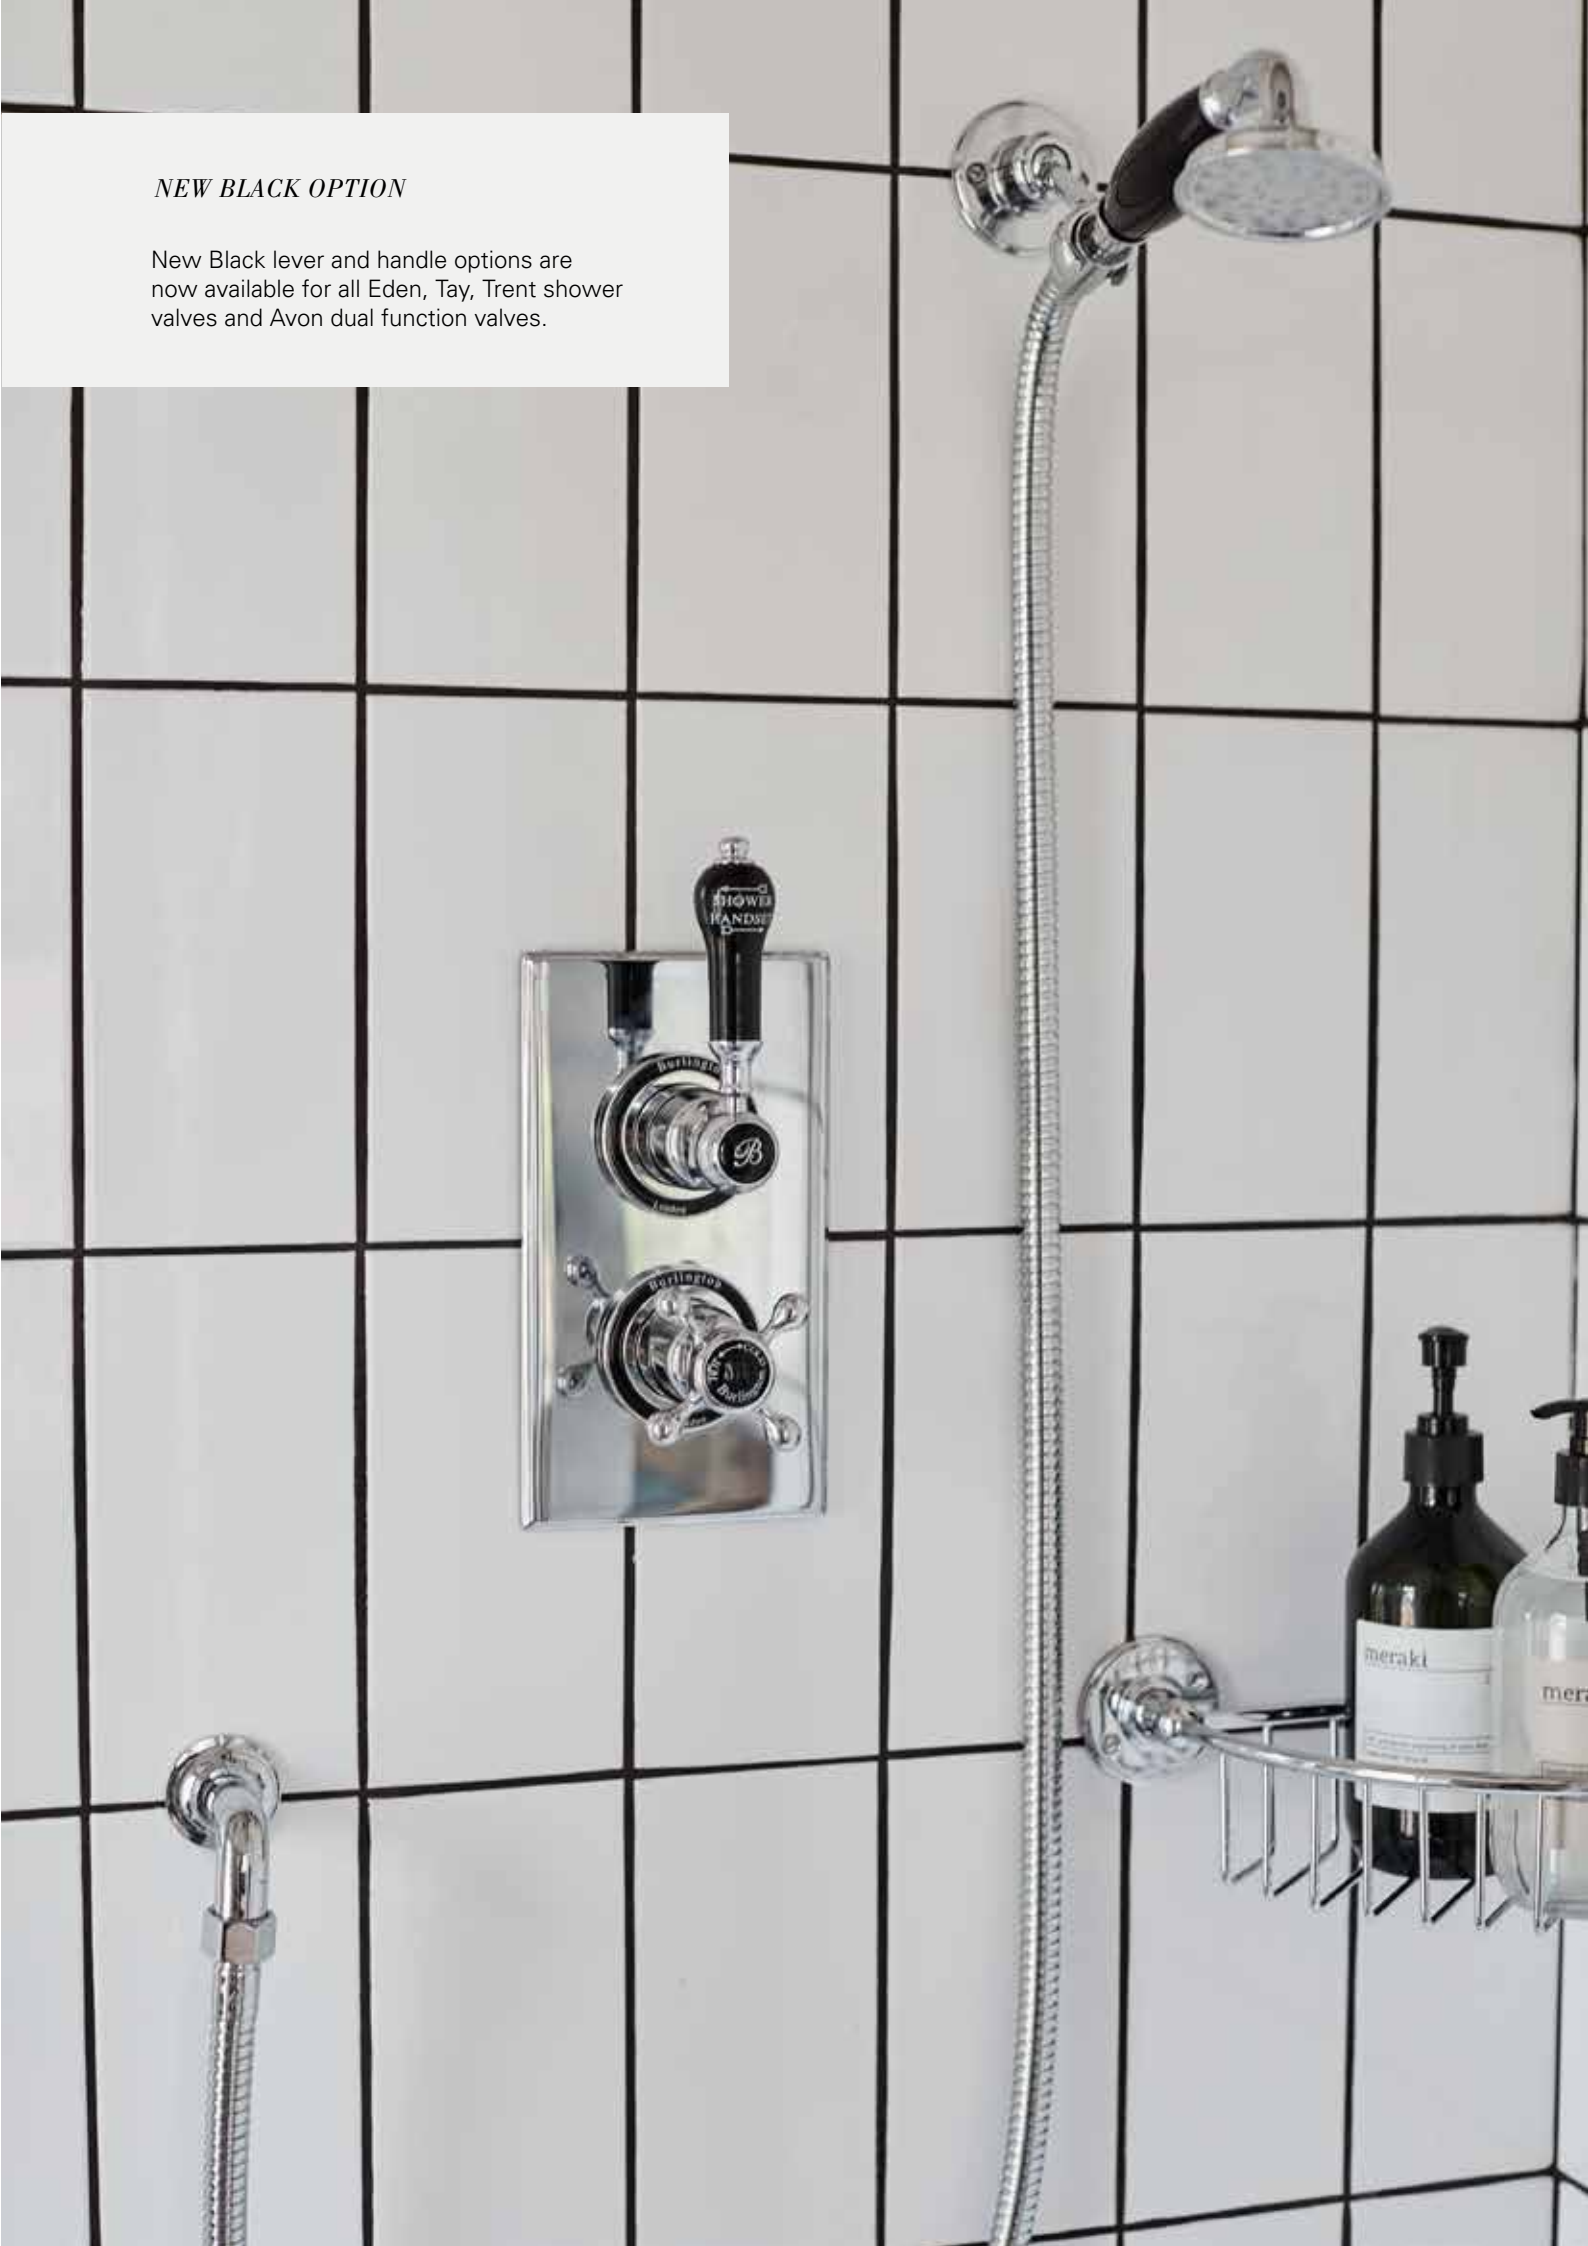

NEW BLACK OPTION

New Black lever and handle options are now available for all Eden, Tay, Trent shower valves and Avon dual function valves.