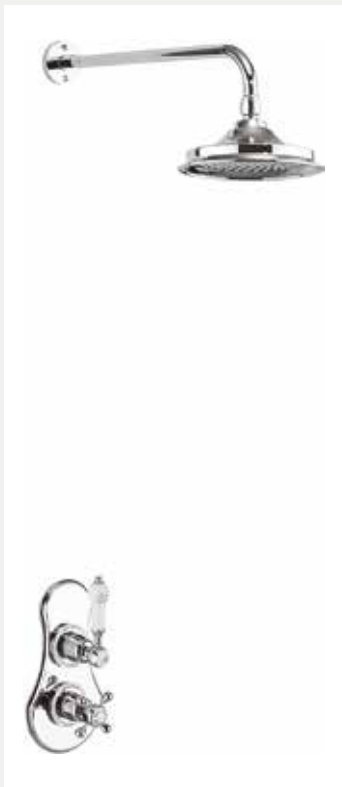

SHOWER VALVE HANDLE OPTIONS

Anglesey single valve

White code: V2	£29
Black code: V2 BLA	£61

Birkenhead single valve

White code: V3	£29
Black code: V3 BLA	£61

SEVERN

Concealed thermostatic showers

Thermostatic single function brass valve with independent temperature control

Traditional brass faceplate and Claremont handle with ceramic lever

390mm adjustable fixed shower arm

6", 9", 12" AirBurst shower head

White Ceramic

VF1S+V16	£518
VF1S+V17	£598
VF1S+V60	£648

Thermostatic dual function brass valve with two independent on / off controls and central temperature control