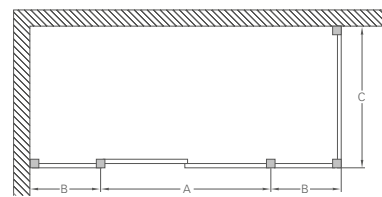

Sliding door with in line and side panel

SOFT-CLOSE SLIDING DOOR WITH SIDE PANEL

Size*	Adjustment min-max	Enclosure code	Enclosure price	Tray code	Tray price	Complete price
1100 x 760	730 - 750 1070 - 1090	BU75 (C6S + C12)	£1,048	Z1170	£183	£1,231
1100 x 800	770 - 790 1070 - 1090	BU76 (C6S + C13)	£1,048	Z1171	£180	£1,228
1100 x 900	870 - 890 1070 - 1090	BU77 (C6S + C14)	£1,078	Z1172	£180	£1,258
1200 x 760	730 - 750 1070 - 1090	BU79 (C7S + C12)	£1,098	Z1174	£160	£1,258
1200 x 800	770 - 790 1070 - 1090	BU80 (C7S + C13)	£1,098	Z1175	£160	£1,258
1200 x 900	870 - 890 1070 - 1090	BU81 (C7S + C14)	£1,128	Z1176	£165	£1,293
1400 x 800	770 - 790 1370 - 1390	BU82 (C8S + C13)	£1,198	Z1177	£225	£1,423
1400 x 900	870 - 890 1370 - 1390	BU83 (C8S + C14)	£1,128	Z1178	£227	£1,355

*This indicates depth of matching tray size available for use in a recessed installation. All enclosures are 1950mm high and adjustable up to 20mm from each wall.

All shower posts are constructed from aluminium and can be installed with or without chrome ball header. Safety glass is 8mm thick and 3M™ easy clean coating.

Shower tray prices exclude waste
Code: Z1205 Price: £10

SOFT-CLOSE SLIDING DOOR WITH IN LINE & SIDE PANEL

Size*	Adjustment min-max	Enclosure code	Enclosure price	Tray code	Tray price	Complete price
1500 x 760	730 - 750 1470 - 1490	BU85 (C7S + C16 + C12)	£1,347	Z1180	£233	£1,580
1500 x 800	770 - 790 1470 - 1490	BU86 (C7S + C16 + C13)	£1,347	Z1181	£233	£1,580
1700 x 760	730 - 750 1670 - 1690	BU89 (C8S + C16 + C12)	£1,447	Z1184	£277	£1,724
1700 x 800	770 - 790 1670 - 1690	BU90 (C8S + C16 + C13)	£1,447	Z1185	£284	£1,731