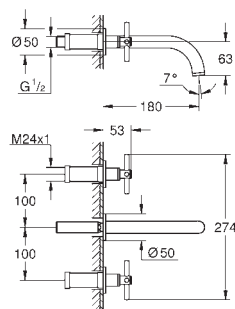

20 164 003	4005176455315	Chrome	383.00
20 164 DC3	4005176455322	supersteel	498.00
20 164 AL3	4005176455339	brushed hard graphite	537.00

Atrio
3-hole basin mixer
wall or deck mounted
set for final installation for 29 025 000
without concealed body
valves hot/cold
with headparts 1/2" - 90°
GROHE StarLight chrome finish
GROHE EcoJoy 5.7 l/min laminar mousseur
centre distance 200 mm
projection 180 mm
with cross handles
Two different sets of caps included. One set with „H“ and „C“ marking, one set without marking.
available April 2018