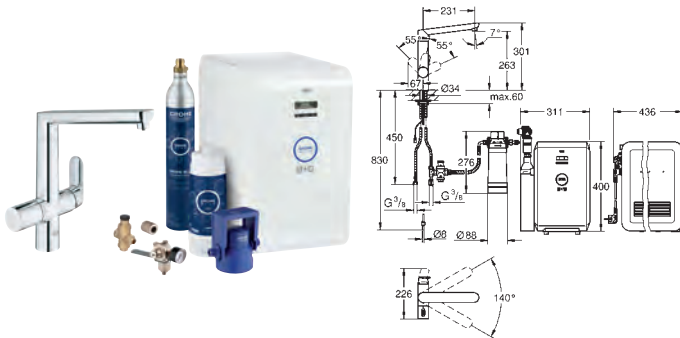

GROHE Blue K7 Professional Starter kit

Consisting of:
GROHE Blue K7 single-lever sink mixer
with filtration
monobloc installation
separate handle for 3 types of filtered and chilled table water
still, medium, sparkling
headpart 1/2"

GROHE StarLight finish
GROHE SilkMove 35 mm ceramic cartridge
adjustable flow rate limiter
swivel cast spout
swivel area 140°
separate inner water ways for filtered
and non-filtered water
flexible connection hoses
GROHE Blue Cube

270 Watt cooling unit, 230 V, 50 Hz
type of protection IP 21

CE approved

GROHE Blue size S filter, filter head with flexible adjustment
for regions with water hardness of more than 9° dKH

for regions with water hardness below 9° dKH please order activated carbon filter
40 547 001

GROHE Blue 425 g CO₂-carbonization bottle

Min. recommended pressure 2.0 bar

this product contains built-in LED lamps, which
cannot be changed: energy efficiency class: A+

This product includes an article which is declared as a hazardous substance.
Find more information in the safety data sheet. You can download the safety data
at: www.grohe.com/safety-data-sheets/