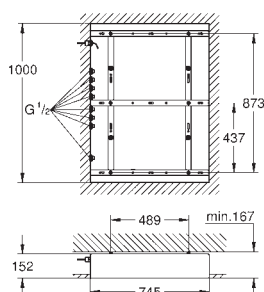

GROHE HEAD SHOWERS

Ref. No. EAN code Colour Retail Guide Price (£)

new

26 373 001 4005176415593 Chrome 18,749.47

Rainshower F-Series 40" AquaSymphony
Ceiling shower 6+ sprays with light
1016 mm x 762 mm x 145 mm
metal
minimum flow rate 25 l/min
min. recommended pressure 3.0 bar
1 x AquaCurtain
1 x Pure XL spray
1 x 2 cold mist spray
2 x GROHE PureRain spray 400 x 190 mm
2 x XL Waterfall (separately controlled)
1 x 4 Bokoma Spray with adjustment angle 20° and combinations
full spectrum LED: soft light with changing rainbow colours
individually adjustable: permanent lighting with colour selection
power supply for light 12 V DC
CE approved
SpeedClean anti-limescale system
GROHE DreamSpray perfect spray pattern
GROHE StarLight finish

requires rough-in set (26 376 001), F-digital Deluxe base unit box (26 376 000), Bluetooth unit (36 371 000) and various cable connections – all to be ordered separately due to individualised installation

The ceiling construction must be appropriate for the static requirement of the product (total product weight > 70 kg). Ceiling shower has to be controlled by 8 outlets + 1 hand shower outlet and the performance of the waste must be of sufficient size (> 100 l/min). For detailed planning please see separate planning & installation guide before start.

recommendation: configuration with Grohtherm F or Grohtherm SmartControl

new

26 376 001 4005176415609 Chrome 1,785.00

Rainshower F-Series 40"
Roughing-in set for floor mounted bath spout and bath/shower mixer
for use with Rainshower F-Series 40" AquaSymphony ceiling shower
1000 mm x 745 mm x 152 mm
min. installation depth: 167 mm
Waterways: Brass
1/2" connections