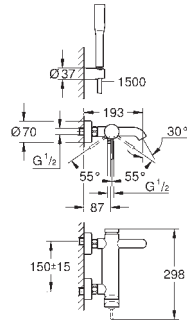

Ref. No. EAN code Colour Retail Guide Price (£)

33 628 001 4005176990793 Chrome 219.00

Essence
Single-lever bath/shower mixer 1/2"
wall or deck mounted
metal lever
GROHE SilkMove 35 mm ceramic cartridge
with temperature limiter
GROHE StarLight chrome finish
automatic diverter: bath/shower
mousseur
shower outlet 1/2"
integrated non-return valve
S-unions
protected against backflow
with shower set
Consisting of:
hand shower Euphoria Cosmopolitan
Stick (27 400 000) 6.6 l/min
wall shower holder Tempesta Neu 100
Cosmopolitan (27 594 000)
Silverflex shower hose 1.500 mm (28 364)

19 286 001	4005176307294	Chrome	119.00
19 286 DC1	4005176371158	supersteel	159.00
19 286 BE1	4005176426759	polished nickel	193.00
19 286 EN1	4005176426766	brushed nickel	193.00
19 286 GL1	4005176426698	cool sunrise	193.00
19 286 GN1	4005176426704	brushed cool sunrise	193.00
19 286 DA1	4005176426711	warm sunset	193.00
19 286 DL1	4005176426728	brushed warm sunset	193.00
19 286 A01	4005176426742	hard graphite	193.00
19 286 AL1	4005176426735	brushed hard graphite	193.00