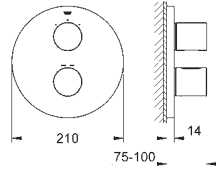

Ref. No.	EAN code	Colour	Retail Guide Price (£)
19 468 000	4005176847981	Chrome	349.00
19 468 BE0	4005176426919	polished nickel	555.00
19 468 EN0	4005176426926	brushed nickel	555.00
19 468 GL0	4005176426858	cool sunrise	555.00
19 468 GN0	4005176426865	brushed cool sunrise	555.00
19 468 DA0	4005176426872	warm sunset	555.00
19 468 DL0	4005176426889	brushed warm sunset	555.00
19 468 A00	4005176426902	hard graphite	555.00
19 468 AL0	4005176426896	brushed hard graphite	555.00

**Grohtherm 3000 Cosmopolitan
Thermostat with integrated 2-way diverter
for bath or shower with more than one outlet**

set for final installation for
35 050 000

wall escutcheon with **GROHE QuickFix**
(covered escutcheon- and shaft sealing, covered fixing)

GROHE StarLight chrome finish

GROHE SafeStop safety button at 38°C
(calibration required)

GROHE SafeStop Plus optional temperature limiter at 43°C included

Aquadimmer with multiple function

shut off and flow control

diverter for 2 outlets

without concealed body

26 066 000	4005176937200	Chrome	469.00
26 066 DC0	4005176371172	supersteel	639.00
26 066 BE0	4005176427244	polished nickel	674.00
26 066 EN0	4005176427251	brushed nickel	674.00
26 066 GL0	4005176427183	cool sunrise	674.00
26 066 GN0	4005176427190	brushed cool sunrise	674.00
26 066 DA0	4005176427206	warm sunset	674.00
26 066 DL0	4005176427213	brushed warm sunset	674.00
26 066 A00	4005176427237	hard graphite	674.00
26 066 AL0	4005176427220	brushed hard graphite	674.00