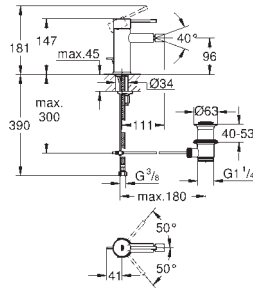

GROHE ESSENCE

Ref. No.	EAN code	Colour	Retail Guide Price (£)
32 935 001	4005176307171	Chrome	139.00
32 935 DC1	4005176369988	supersteel	199.00
32 935 BE1	4005176426377	polished nickel	209.00
32 935 EN1	4005176426384	brushed nickel	209.00
32 935 GL1	4005176426315	cool sunrise	209.00
32 935 GN1	4005176426322	brushed cool sunrise	209.00
32 935 DA1	4005176426339	warm sunset	209.00
32 935 DL1	4005176426346	brushed warm sunset	209.00
32 935 A01	4005176426360	hard graphite	209.00
32 935 AL1	4005176426353	brushed hard graphite	209.00

Essence
Bidet mixer 1/2"
S-Size
monobloc installation
metal lever
28 mm ceramic cartridge
with **GROHE SilkMove**
with temperature limiter
GROHE StarLight chrome finish
GROHE QuickFix Plus installation system
ball-joint mousseur
pop-up waste set 1 1/4"
flexible connection hoses