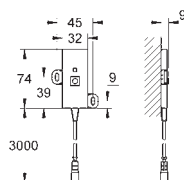

36 356 000	4005176911347		149.00

GROHE F-digital Transceiver
optional accessory for digital mixing unit