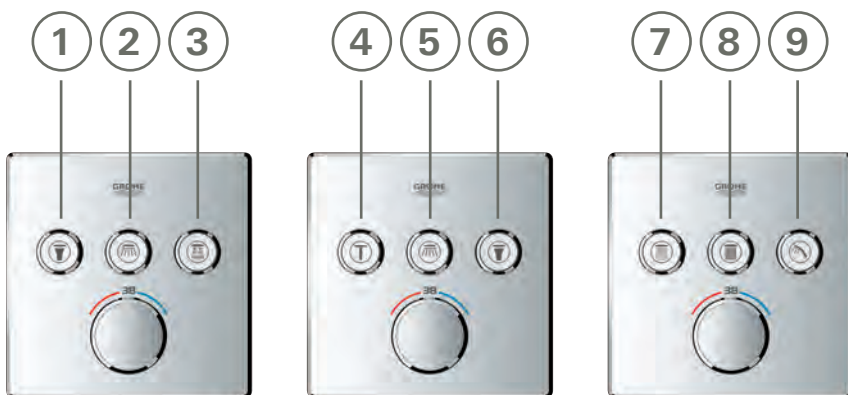

SPRAYS

① Waterfall	④ Pure	⑦ Drizzle
② Rain	⑤ Rain	⑧ AquaCurtain
③ Bokoma	⑥ Waterfall	⑨ Handshower