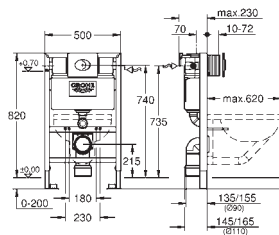

Rapid SL 3 in 1 set for WC with flushing cistern 6 - 3 l
0.82 m finished installation height
for on-the-wall installations or studded walls

Includes

Frame/cistern for wall hung pan
Wall brackets for on-the-wall installation (38 558 00M)
Chrome flush plate
Fixing bolts for wc and floor

Details:

200mm height adjustment, lockable when at required height
distance of fixing bolts 180/230 mm
outlet bend Ø 90 mm
depth adjustable
reducer Ø 90/110 mm
Insulated against condensation
water supply from left/right or back
including integrated angle valve
and push fit flexible hose union
Skate Air flush plate
for horizontal installation only,