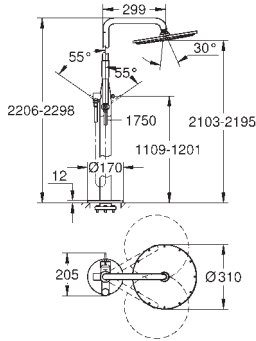

new

Ref. No.	EAN code	Colour	Retail Guide Price (£)
23 741 001	4005176371509	Chrome	1,549.00
23 741 DC1	4005176371516	supersteel	2,029.00
23 741 EN1	4005176371523	brushed nickel	2,029.00

Essence

Single lever free standing shower mixer 1/2"

floor-mounted
set for final installation for
45 984 001
29 038 001
29 086 000

without roughing-in-set

GROHE SilkMove 35 mm ceramic cartridge
with temperature limiter

GROHE StarLight chrome finish

automatic diverter
head shower/hand shower
360° horizontal swivable shower arm

integrated non-return valve
in the shower outlet 1/2"

with shower holder

Rainshower Cosmopolitan 310 head shower 9.5 l/min (27 477 000)

with ball joint

rotation angle ± 15°

GROHE DreamSpray perfect spray pattern

SpeedClean anti-limescale system

hand shower Euphoria Cosmopolitan Stick (27 806 000) 7.6 l/min

Silverflex shower hose 1750 mm (28 388 000)

protected against backflow

23 491 001	4005176307263	Chrome	1,029.00
23 491 DC1	4005176371127	supersteel	1,319.00
23 491 BE1	4005176426605	polished nickel	1,473.00
23 491 EN1	4005176371134	brushed nickel	1,473.00
23 491 GL1	4005176407581	cool sunrise	1,473.00
23 491 GN1	4005176426582	brushed cool sunrise	1,473.00
23 491 DA1	4005176407574	warm sunset	1,473.00
23 491 DL1	4005176426599	brushed warm sunset	1,473.00
23 491 A01	4005176407598	hard graphite	1,473.00
23 491 AL1	4005176407604	brushed hard graphite	1,473.00