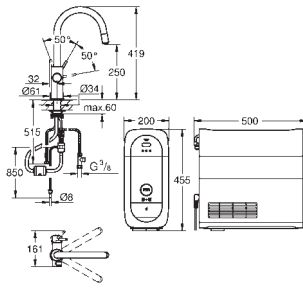

GROHE BLUE HOME

new

Ref. No.	EAN code	Colour	Retail Guide Price (£)
31 541 000	4005176437038	Chrome	1,899.00
31 541 DC0	4005176437045	supersteel	2,099.00

GROHE Blue Home

C-spout

Consisting of:
GROHE Blue Home single-lever sink mixer with filter function
monobloc installation

C-spout

touch operated for 3 types of filtered and chilled water
still, medium, sparkling

GROHE StarLight finish

28 mm ceramic cartridge

with GROHE SilkMove

pull out mousseur spout

swivel tubular spout, swivel area 150°

separate inner water ways for filtered

and non-filtered water

flexible connection hoses

GROHE Blue Home cooler

delivers 3 liters of chilled water per hour

180 Watt cooling unit, 230 V, 50 Hz

type of protection IP 21

CE approved

software set-up and monitoring of filter and CO₂ capacity possible via GROHE

Ondus app

with Bluetooth 4.0* and WIFI interface for wireless data communication

for Apple** and Android devices

Bluetooth range (max. 10 m) varies depending on materials used and walls

between transmitter and receiver

adjustable for GROHE Blue filter S-Size, GROHE Blue

activated carbon filter and GROHE Blue magnesium+ filter

GROHE Blue filter S-Size, filter head with flexible

water hardness adjustment

for regions with water hardness of more than 9° dKH

for regions with water hardness below 9° dKH please order activated carbon filter

40 547 001
GROHE Blue 425 g CO₂ bottle

System requirements: Apple

iPhone with iOS 9.0 or higher

System requirements Android

smart phone with Android 4.3 or higher

Mobile devices and GROHE Ondus App*** are not included in delivery and have to be ordered separately via an authorised Apple store/store/iTunes or Google Play store.

* The Bluetooth word mark and logos are registered trademarks owned by Bluetooth SIG, Inc. and any use of such marks by Grohe AG is under license. Other trademarks and trade names are those of their respective owners.

** Apple, the Apple logo, iPod, iPod Touch, iPhone and iTunes are trademarks of Apple Inc., registered in the U.S. and other countries. Apple is not responsible for the function of this device or its compliance with safety and regulatory standards

*** Available for free via iTunes app or Google Play store.

This product includes an article which is declared as a hazardous substance.

Find more information in the safety data sheet. You can download the safety data

at: www.grohe.com/safety-data-sheets/

available June 2018