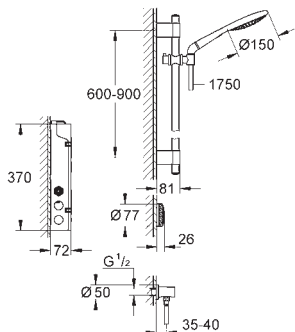

GROHE F-DIGITAL CONTROLLERS

Ref. No.	EAN code	Colour	Retail Guide Price (£)

36 298 000	4005176894701	Chrome	1,109.00

Rainshower Solo F-digital Shower set
includes digital thermostatic unit
Digital Controller - intuitive multifunctional operating unit
- Wireless technology
- Temperature and flow control
- Pause-function
- Memory function
- LED ring incl. warming-up function: visual feedback when preferred temperature is reached
digital thermostatic unit (concealed body)
- warm/cold-supplies 1/2"
- 1 outlet 1/2"
Rainshower Solo shower set (27 273 001)
Rainshower wall union 1/2" (27 057 000)
transceiver unit for Digital Controller and Digital thermostatic unit incl. cable 3 m
GROHE TurboStat digitally controlled compact cartridge with wax thermoelement
default setting configurable during installation
- automatic safety shut-off after 20 min
- GROHE SafeStop at 38°C
GROHE StarLight chrome finish
GROHE EcoJoy technology for less water and perfect flow