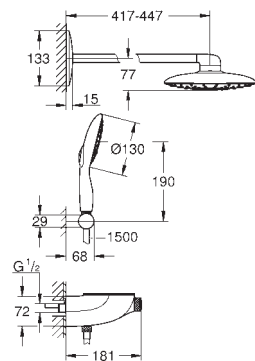

Rainshower System SmartControl 360 MONO
Combi shower system with thermostat, exposed/concealed
Consisting of:
exposed/concealed SmartControl thermostat
allows change between:
head shower Rainshower 360 MONO with horizontal
450 mm shower arm, spray plate white
GROHE PureRain/GROHE Rain O² spray*
Power&Soul 130 hand shower, spray plate white (27 673 LS0)
hand shower wall holder (27 055 000)
Silverflex shower hose 1.500 mm (28 364)
min. recommended pressure 1.5 bar
GROHE DreamSpray perfect spray pattern
GROHE StarLight chrome finish
GROHE CoolTouch prevents scalding on hot surfaces
GROHE TurboStat compact cartridge
with wax thermoelement
GROHE EcoJoy technology for less water and perfect flow
GROHE SafeStop safety button at 38°C
(calibration required)
GROHE SafeStop Plus optional temperature limiter at 43°C included
GROHE SmartControl push for ON-OFF, turn for volume adjustment from EcoJoy
to full flow
GROHE EasyReach shower tray
SpeedClean anti-limescale system
Inner WaterGuide for a longer life
Twistfree preventing the hose from twisting
requires rough-in set 26 264 001 and concealed unit 26 449 000 – all to be
ordered separately

* to be decided during initial installation; factory default setting: GROHE PureRain

26 254 000	4005176317026	Chrome	529.00