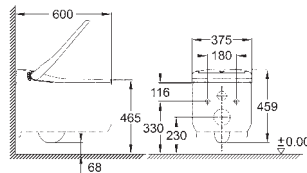

GROHE SENSIA ARENA

Ref. No.	EAN code	Colour	Retail Guide Price (£)

39 354 SH0	4005176335532	alpine white	2,499.00

GROHE Sensia Arena
Shower toilet complete system for concealed flushing cisterns, wall-hung
GROHE Hygiene GROHE antibacterial glazing (SIAA Kokin Japanese standard compliant) and non-stick coating ceramic appliance with Aquaceramics technology
GROHE power flush: rimless wash down jet WC with GROHE Triple Vortex flushing technology
GROHE Skin Clean:
2 dedicated adjustable spray arms (1 for anal area, 1 for lady spray)
separate water way for lady spray
oscillating spray (automatic forward and reverse motion of the spray)
pulsating spray for massage
adjustable spray intensity
automatic pre- and post-rinsing of spray nozzle with fresh water
integrated instant heater provides unlimited warm water
adjustable temperature
Additional functions
warm air dryer with adjustable temperature
odor extraction with filter
Duroplast WC seat and lid with automatic opening/close function
soft close
infra-red user detection
seat control operation
power switch
inside bowl night light
hidden water supply and power supply connection
remote control
smart phone app for iOS
includes:
manual remote controller with wall-mounted holder
active carbon filter for odour absorption
water supply connection set for concealed cistern
nozzle guard
Without Automatic Flushing Kit 46944000 (Only suitable for 1.13 Rapid SL)
nominal voltage 220-240 V AC
main frequency 50-60 Hz
type of protection IPX4
complies with EN 1717
CE approved

39 112 001	4005176359262		299.00