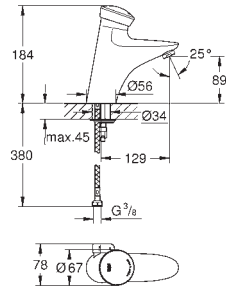

GROHE EURODISC SE

Ref. No. EAN code Colour Retail Guide Price (£)

36 233 000 4005176283338 Chrome 499.00

Eurodisc SE
Self-closing basin mixer with mixing device and adjustable temperature limiter
6V lithium-battery, type CR-P2
GROHE StarLight chrome finish
flexible connection hoses
start-stop function
self-closing electronic
safety stop after 180 sec.
Flow time infinitely adjustable from 2-180 sec.
Automatic flushing: 5 min after 3 days without use
thermal disinfection for 3,5 or 11 min
CE approved
type of protection faucet IP 59K