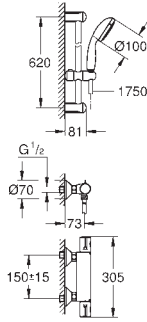

GROHE GROHTHERM 800

Ref. No.	EAN code	Colour	Retail Guide Price (£)
34 565 001	4005176456718	Chrome	199.00

Grotherm 800

Thermostatic shower mixer 1/2" with shower set

Consisting of:

Grotherm 800 thermostatic shower mixer 1/2"
(34 558 000)

New Tempesta shower rail set 2 sprays, 600 mm (27 598)

min. recommended pressure 1 bar