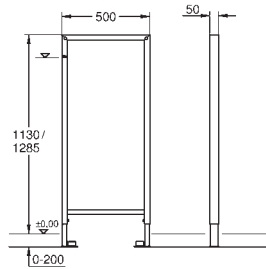

GROHE RAPID SL ACCESSORIES

Ref. No.	EAN code	Colour	Retail Guide Price (£)

38 558 00M	4005176291418		25.00

Rapid SL Front wall brackets
for against-the-wall installations
for fixing the elements at the brick-wall
or in front of the studded wall
adjustment from 130 - 230 mm
2 pieces

38 548 001	4005176863851		86.23

Rapid SL empty element
1.13 m finished installation height
for the installation of fitting holders
or to cover the distance between
two elements (60 - 170 cm)
for installation back to back with free-standing
elements
Fixing bolts for wc and floor
wall brackets 38 558 00M (pair) not included and
must be ordered separately

37 310 000	4005176148538		36.70

element bar
for row installation
1 piece
2600 x 36 x 20 mm

38 733 000	4005176837289		29.00