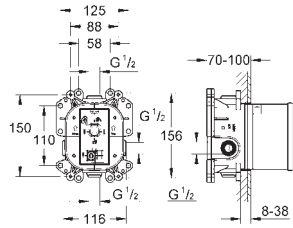

GROHE RAPIDO E

Ref. No. EAN code Colour Retail Guide Price (£)

35 501 000 4005176833847 84.00

GROHE Rapido E
Universal Single-lever mixer
for concealed installation
without finishing trim set
GROHE SilkMove 46 mm ceramic cartridge
adjustable flow rate limiter