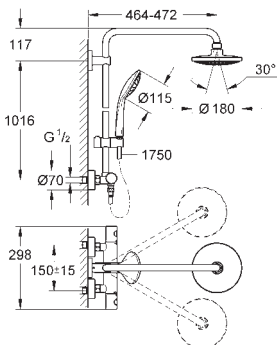

Euphoria System 180
with thermostat for wall mounting
Consisting of:
horizontal swivable 450 mm projection shower arm
exposed thermostatic shower
with Aquadimmer function
allows change between:
head shower Euphoria Cosmopolitan 180 (27 491 000), Rain spray pattern
with ball joint, rotation angle $\pm 15^\circ$
hand shower Euphoria 110 Massage
(27 221 000)
adjustable height via gliding element
Silverflex shower hose 1750 mm (28 388 000)
GROHE TurboStat compact cartridge
with wax thermoelement
GROHE SafeStop safety button at 38°C
(calibration required)
GROHE SafeStop Plus optional temperature limiter at 43°C included
GROHE DreamSpray perfect spray pattern
GROHE StarLight chrome finish
SpeedClean anti-limescale system
Inner WaterGuide for a longer life
Twistfree preventing the hose from twisting
minimum flow rate 7 l/min.
optional upgrade: **GROHE EasyReach** tray (26 362)

SHOWERS