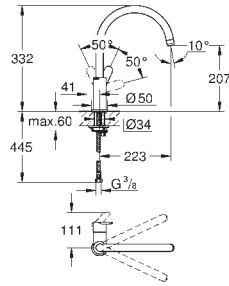

GROHE BAU LINES

Ref. No.	EAN code	Colour	Retail Guide Price (£)

31 367 000	4005176934346	Chrome	99.00

BauEdge
Single-lever sink mixer 1/2"
high spout
monobloc installation
GROHE StarLight chrome finish
GROHE Longlife 28 mm ceramic cartridge
spout with mousseur
swivel tubular spout
swivel area 360°
flexible connection hoses
rapid installation system