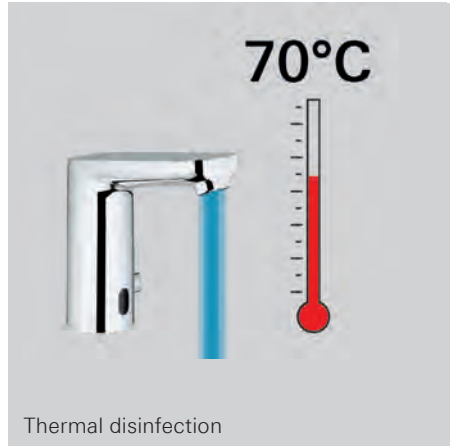

MAXIMUM HYGIENE