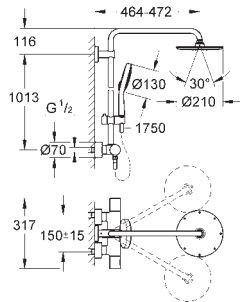

Rainshower System 210 with thermostat for wall mounting
horizontal swivable 450 mm projection shower arm
exposed thermostatic shower
with Aquadimmer function
allows change between:
Rainshower Cosmopolitan 210 head shower (28 368 000)
with ball joint
rotation angle $\pm 15^\circ$
hand shower Power&Soul Cosmopolitan 130 (27 664 000)
adjustable height via gliding element (12 140 000)
Silverflex shower hose 1750 mm (28 388 000)
GROHE TurboStat compact cartridge
with wax thermoelement
GROHE SafeStop safety button at 38°C
(calibration required)
GROHE SafeStop Plus optional temperature limiter at 43°C included
GROHE CoolTouch
GROHE DreamSpray perfect spray pattern
GROHE One-Click Showering spray selection
with one click
GROHE StarLight chrome finish
SpeedClean anti-limescale system
Inner WaterGuide for a longer life
minimum flow rate 7 l/min.

27 641 000	4005176901645	Chrome	1,009.00