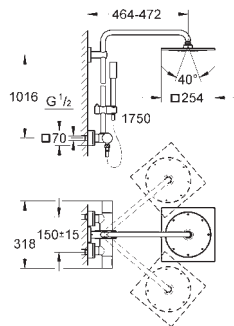

27 569 000	4005176894275	Chrome	1,009.00

Rainshower F-series System 10" with thermostat for wall mounting
horizontal swivable 450 mm projection shower arm
exposed thermostatic shower
with Aquadimmer function
allows change between:
head shower Rainshower F-Series 10" (27 271 000)
with ball joint, rotation angle $\pm 20^\circ$
hand shower Sena Stick (28 034 000)
adjustable height via gliding element (12 140 000)
GROHE TurboStat compact cartridge
with wax thermoelement
GROHE SafeStop safety button at 38°C
(calibration required)
GROHE SafeStop Plus optional temperature limiter at 43°C included
metal shower hose 1750 mm (28 025 000)
GROHE CoolTouch
GROHE DreamSpray perfect spray pattern
GROHE StarLight chrome finish
Inner WaterGuide for a longer life
minimum flow rate 7 l/min.

27 469 000	4005176882593	Chrome	1,009.00

ditto, with non-restricted flow