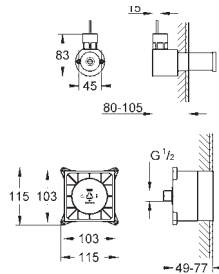

29 074 000 4005176918469

349.00

GROHE F-digital Deluxe Rough-in set steam generator

for use with steam module (36 362 000 or 27 934 000)

Consisting of:

- 1 rough-in box for steam outlet (115 x 115 x 49-77 mm)

- 1 rough-in box for temperature sensor (58 x 83 x 80-105 mm)

- 1 cable extension temperature sensor, 5 m

- 1 cable extension steam generator, 5 m