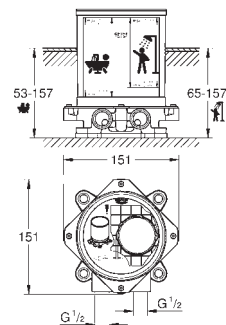

45 984 001	4005176992056		319.00

Rough-in set 1/2"
for floor-mounted bath mixers/spouts and shower mixers
without finishing trim set
installation plate with 360° horizontal and 3° vertical adjustment
installation depth 53-157 mm for bath
mixers/spouts, depth compensation 104 mm
installation depth 65-157 mm for shower mixers, depth compensation 92 mm
two 1/2" female connections (hot/cold supplies)
flushing plug
Can take a single mixed supply
GROHE Fresh retrofit set:
enables access to concealed cistern
to add a cleaning tablet
(chlorine free tablets only)