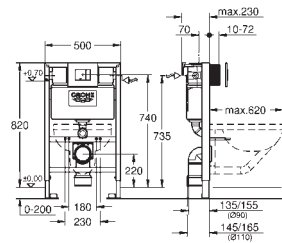

Rapid SL 4 in 1 set for WC with flushing cistern 6 - 3 I
0.82 m finished installation height

for on-the-wall installations or studded walls

Includes

Frame/cistern for wall hung pan
Wall brackets for on-the-wall installation (38 558 00M)
Chrome flush plate
GROHE Fresh retrofit set:
enables access to concealed cistern to add a cleaning tablet (chlorine free tablets only)
Fixing bolts for wc and floor

Details:

200mm height adjustment, lockable when at required height
distance of fixing bolts 180/230 mm
outlet bend Ø 90 mm
depth adjustable
reducer Ø 90/110 mm
water supply from left/right or back
including integrated angle valve and push fit flexible hose union
Insulated against condensation
Skate Cosmopolitan flush plate for horizontal installation only,

38 721 001 4005176863431 Chrome 339.00