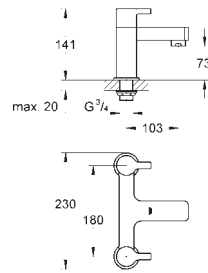

GROHE LINEARE

Ref. No. EAN code Colour Retail Guide Price (£)

25 104 000 4005176881794 Chrome 369.00

Lineare
Two-handed Bath filler 1/2"
deck mounted
metal handles
Longlife headpart 3/4"
recommended pressure 0.2-5.0 bar
GROHE StarLight chrome finish

new