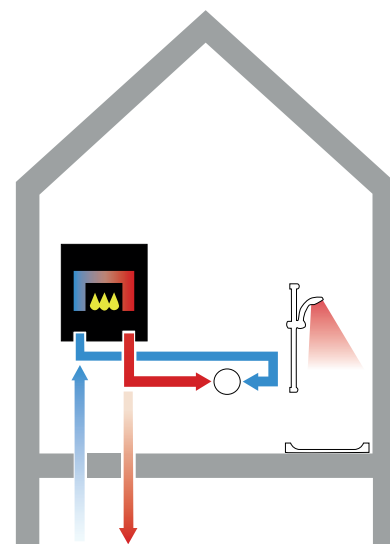

How does it work?

- 1 - Cold water delivered at mains pressure (min 1.5 bar & 20 l/min)
- 2 - Water passes to a cylinder where it is heated by a boiler circuit flow
- 3 - An expansion vessel replaces the storage tank in loft to deal with expansion
- 4 - The water pressure is determined by mains pressure (Fig 4)

COMBINATION BOILER WATER SYSTEM

Your home has:

- A combination boiler for hot water on demand (usually located in the kitchen)
- NO storage tanks
- NO shower pump

How does it work?

- 1 - Cold water delivered at mains pressure (min 1.0 bar to boiler & cold supply)
- 2 - Water is heated as it travels through the combination boiler providing hot water on demand
- 3 - The pressure is dictated by the incoming mains and the flow of water is determined by the power of the selected boiler (Fig 5)