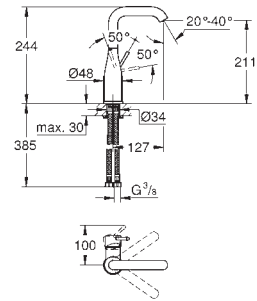

23 541 001	4005176313912	Chrome	169.00

Essence
Single-lever basin mixer 1/2"
L-Size
monobloc installation
metal lever
28 mm ceramic cartridge
with **GROHE SilkMove**
with temperature limiter
GROHE StarLight chrome finish
GROHE EcoJoy mousseur 5.7 l/min
GROHE AquaGuide adjustable mousseur
GROHE QuickFix Plus installation system
swivel spout with mousseur
and stop limiter
smooth body
flexible connection hoses