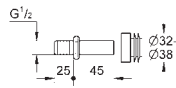

37 044 000	4005176160776		19.00

Urinal inlet connector, 1/2"