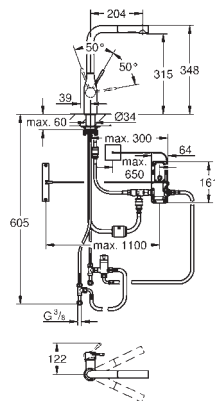

Essence Foot Control
Electronic single-lever sink mixer 1/2"
L-spout
Foot control: activation of water via contact with sensor
battery supply 6 V lithium-battery,
type CR-P2
CE approved
solenoid valve
fixed value mixing valve
automatically stops after 60 sec. (factory set)
type of protection IP 44
28 mm ceramic cartridge
with **GROHE SilkMove**
flow strainer
pull-out dual spray control - switches between regular flow and spray
diverter: laminar spray/SpeedClean shower jet
automatic return to laminar spray
swivel tubular spout
swivel area 360°
protected against backflow
flexible connection hoses
rapid installation system

30 309 000	4005176351235		319.00