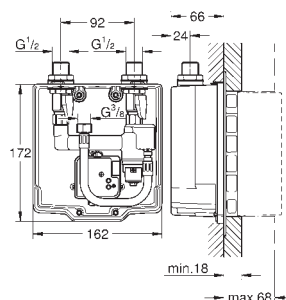

**Eurosmart Cosmopolitan E
Concealed mounting box**
with integrated pre-adjustable
thermostatic mixer
wall installation
suitable for IR-sets for final installation
2 stop valves
non-return valve
suitable for
36 335 SD0, 36 273 000, 36 334 SD0, 36 411 000, 36 410 000