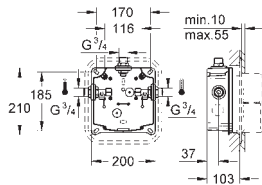

36 014 000 4005176286889 190.90

Eurodisc SE
Concealed mounting box 1/2"
wall installation
suitable for final installation set 36 247 000
2 stop valves