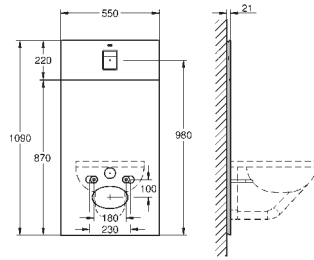

39 374 KS0	4005176344770	velvet black	631.20
------------	---------------	--------------	--------

Glass Cover Skate Cosmopolitan
for Rapid SL 1.13 m
with flushing cistern GD 2
for connecting shower toilet Sensia Arena or common wall-hung WCs for tiled/plastered walls
two-piece glass cover made of tempered safety glass (8 mm)
upper part removable for maintenance
flush plate Skate Cosmopolitan, chrome, flush plate is kept flush with glass cover
HPL mounting plate with hole pattern for all connections
mounting plate with concealed water connection for shower toilet Sensia Arena
mounting plate with with quality edges in silver finish
Set for noise protection
including accessory for mounting glass plate and WC ceramic