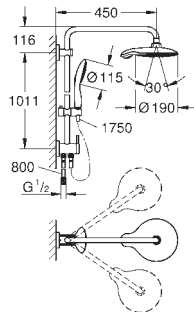

Euphoria Power&Soul System 190 Shower system with diverter for wall mounting

Consisting of:
horizontal swivable 450 mm projection shower arm
change between hand and head shower
by using the diverter
Power&Soul head shower (27 766 000)
with ball joint
rotation angle $\pm 15^\circ$
hand shower Power&Soul 115 (27 671 000)
adjustable height via gliding element
(12 140 000)
Silverflex shower hose 1750 mm (28 388 000)
Silverflex shower hose 800 mm
connection to water supply with 1/2"-thread of
the 800 mm shower hose to faucet / wall union
GROHE DreamSpray perfect spray pattern
GROHE One-click showering
push button spray selection
GROHE StarLight chrome finish
SpeedClean anti-limescale system
Inner WaterGuide for a longer life
Twistfree preventing the hose from twisting
minimum flow rate 7 l/min.