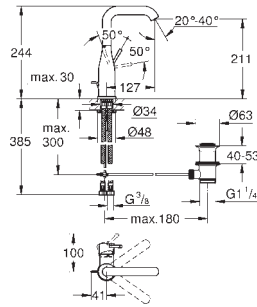

GROHE ESSENCE

Ref. No.	EAN code	Colour	Retail Guide Price (£)
32 628 001	4005176306983	Chrome	179.00
32 628 DC1	4005176369940	supersteel	229.00
32 628 BE1	4005176419669	polished nickel	259.00
32 628 EN1	4005176426100	brushed nickel	259.00
32 628 GL1	4005176407369	cool sunrise	259.00
32 628 GN1	4005176419645	brushed cool sunrise	259.00
32 628 DA1	4005176407352	warm sunset	259.00
32 628 DL1	4005176419652	brushed warm sunset	259.00
32 628 A01	4005176407376	hard graphite	259.00
32 628 AL1	4005176407383	brushed hard graphite	259.00

Essence
Single-lever basin mixer 1/2"
L-Size
monobloc installation
metal lever
28 mm ceramic cartridge
with **GROHE SilkMove**
with temperature limiter
GROHE StarLight chrome finish
GROHE EcoJoy mousseur 5.7 l/min
GROHE AquaGuide adjustable mousseur
GROHE QuickFix Plus installation system
swivel spout with mousseur
and stop limiter
pop-up waste set 1 1/4"
flexible connection hoses