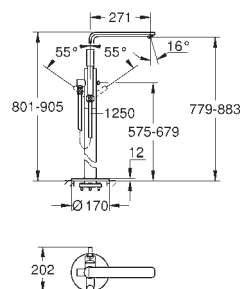

29 037 000 4005176865749 689.00

4/5-hole bath combination (optional)
baseframe for installation
under tiled surround
base frame
drainage box with
integrated outlet for splash water

45 388 000 4005176212758 74.10

Supporting legs for baseframe

new