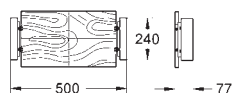

Rapid SL mounting plate
for fixing concealed fittings and room ventilation
for **studded walls**
for empty elements
for GROHE Rapido
500 x 240 x 77 mm
variable depth adjustment 75-115 mm
with waterproof plywood board for fixation