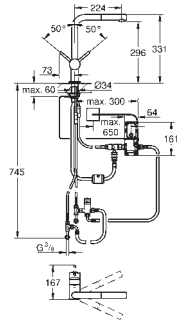

GROHE MINTA / MINTA TOUCH

Ref. No.	EAN code	Colour	Retail Guide Price (£)
31 360 001	4005176343025	Chrome	499.00
31 360 DC1	4005176343032	supersteel	649.00

Minta Touch
Electronic single-lever sink mixer 1/2"
L-spout
Touch: activation of water via skin contact
battery supply 6 V lithium-battery,
type CR-P2
CE approved
solenoid valve
fixed value mixing valve
automatically stops after 60 sec. (factory set)
type of protection IP 44
GROHE SilkMove 46 mm ceramic cartridge
pull out mousseur spout
adjustable flow rate limiter
swivel tubular spout
swivel area 360°
protected against backflow
flexible connection hoses
rapid installation system

31 358 001	4005176343001	Chrome	499.00
31 358 DC1	4005176343018	supersteel	649.00