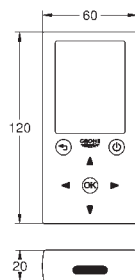

Remote control
for all GROHE one eye infra-red products as of 06/2015 and GROHE Blue Home
monitoring
consumption and usage data thermal disinfection cycles (infrared mixers) auto flush cycles (infrared mixers) cleaning mode cycles (GROHE Blue Home) filter and CO₂ capacity (GROHE Blue Home)
configuration
cleaning mode activation thermal disinfection (infrared mixers) detection range (infrared mixers) shut off delay (infrared mixers) auto flush (infrared mixers) filter capacity (GROHE Blue Home)
service
send and save profile reset to factory or user settings service details demo mode error codes (GROHE Blue Home)
3 x 1.5 V DC (AAA) battery supply