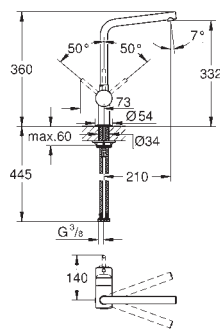

Minta
Single-lever sink mixer 1/2"
L-spout
monobloc installation
GROHE StarLight finish
GROHE SilkMove 46 mm ceramic cartridge
adjustable flow rate limiter
swivel tubular spout
swivel range 0°/150°/360°
flexible connection hoses
rapid installation system

32 168 000	4005176824425	Chrome	199.00
32 168 DC0	4005176824432	supersteel	259.00