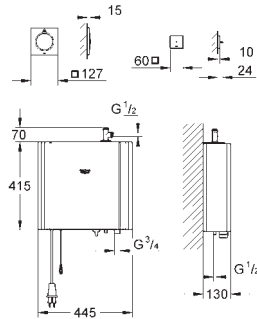

GROHE F-DIGITAL DELUXE

Ref. No.	EAN code	Colour	Retail Guide Price (£)
36 362 000	4005176918537	Chrome	2,959.00

GROHE F-digital Deluxe Steam generator 2.2 kW with steam outlet and temperature sensor

Consisting of:

steam generator

415 x 445 x 130 mm

suitable for steam rooms up to 2.5 m³

supply voltage 230 V AC, 50Hz

power 2.2 kW

water inlet 3/4"

operating pressure 1 - 5 bar (above pressure reducer)

automatic emptying

water outlet 1/2"

steam temperature: max. 55°C

steam outlet 1/2"

type of protection IP 23

CE approved

with euro shockproof plug

steam outlet module with indentation for fragranced oil

127 x 127 mm

connection thread 1/2"

temperature sensor module

60 x 60 x 12 mm

SpeedClean anti-limescale system

GROHE StarLight chrome finish

requires rough-in set (29 074 000), F-digital Deluxe base unit box (26 374 000 or 36 397 000), Bluetooth unit (36 371 000) and various cable connections – all to be ordered separately due to installation situation

For detailed planning and product information please contact your local GROHE Customer Service.

SHOWERS