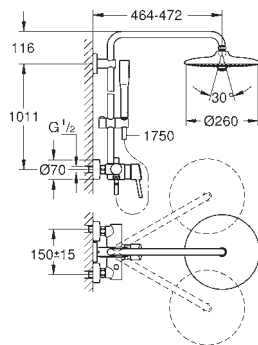

Euphoria Concetto System 260 Shower system with single lever for wall mounting

Consisting of:
horizontal swivable 450 mm projection shower arm
exposed single-lever shower mixer
with diverter
allows change between:
head shower Euphoria 260 (26 457)
3 spray patterns:
Rain, SmartRain, Jet
with ball joint
rotation angle $\pm 15^\circ$
hand shower Euphoria Cosmopolitan Stick (27 400)
Rain spray pattern
adjustable height via gliding element
Silverflex shower hose 1750 mm (28 388 000)
GROHE EcoJoy 9.5 l/min flow limiter
GROHE SilkMove 46 mm ceramic cartridge
GROHE DreamSpray perfect spray pattern
GROHE StarLight chrome finish
SpeedClean anti-limescale system
Inner WaterGuide for a longer life
Twistfree preventing the hose from twisting
min.recommended pressure 1 bar
minimum flow rate 7 l/min.
min. recommended pressure 1 bar