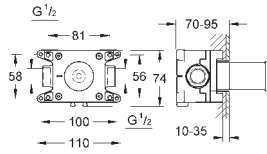

GROHE GROHTHERM F

Ref. No.

EAN code

Colour

Retail Guide
Price (£)

35 034 000

4005176915697

189.00

Grotherm F

Rough-in for wall shower union 27 621

for grid installation of Grotherm Custom Shower system
built-in box with removable protection cover
waterproof membrane base for wall sealing
flushing plug

for masonry and drywall installation
fixing points for front and back wall
body of DR brass

1/2" connections
installation depth 70 - 95 mm