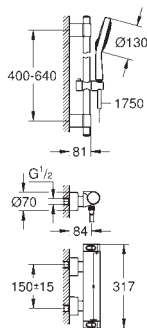

34 281 001	4005176926501	Chrome	439.00
Grohtherm 2000 Thermostatic shower mixer 1/2" with shower set Consisting of: Grohtherm 2000 thermostat shower mixer (34 169) Power&Soul Cosmopolitan shower set 130/600 mm rail (27 731 000)