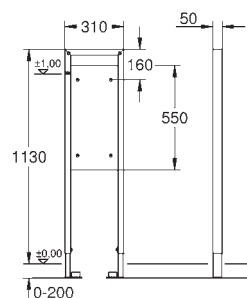

Rapid SL
Fixing element
to fix **support** for the disabled
1.13 m finished installation height
0.31 m wide

powder coated steel frame
waterproof plywood
wall brackets 38 558 00M (pair) not included and must be ordered separately