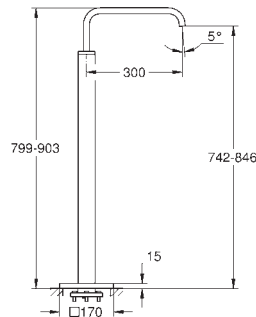

13 218 000 4005176847110 Chrome 1,235.63

Allure
Bath spout, floor mounted
set for final installation for
45 984 001
without roughing-in-set
GROHE StarLight chrome finish
spout with mousseur
projection 300 mm
total height 910 mm