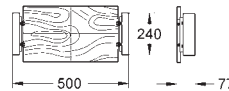

38 652 000 4005176294778 104.30

Rapid SL mounting plate
for fixing concealed fittings and room ventilation
for **studded walls**
for empty elements
for GROHE Rapido
500 x 240 x 77 mm
variable depth adjustment 75-115 mm
with waterproof plywood board for fixation