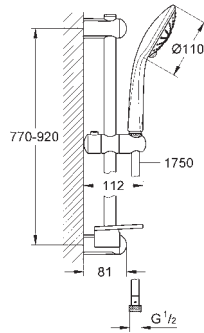

27 226 DC1	4005176374456	supersteel	149.00
27 226 EN1	4005176427176	brushed nickel	169.00
27 226 BE1	4005176427169	polished nickel	169.00
27 226 GL1	4005176427107	cool sunrise	169.00
27 226 GN1	4005176427114	brushed cool sunrise	169.00
27 226 DA1	4005176427121	warm sunset	169.00
27 226 DL1	4005176427138	brushed warm sunset	169.00
27 226 A01	4005176427152	hard graphite	169.00
27 226 AL1	4005176427145	brushed hard graphite	169.00

Euphoria 110 Massage

Shower rail set 3 sprays

Consisting of:

hand shower Massage (27 221 000)

shower rail 900 mm (27 500 000)

Silverflex shower hose 1750 mm (28 388 000)

GROHE EasyReach tray (27 596)

GROHE DreamSpray perfect spray pattern

GROHE StarLight finish

GROHE SprayDimmer (Stepless

flow rate reduction)

GROHE QuickFix (upper bracket adjustable to adapt to existing holes)

SpeedClean anti-limescale system

Inner WaterGuide for a longer life

Twistfree preventing the hose from twisting

suitable for instantaneous heater

min. recommended pressure 1 bar