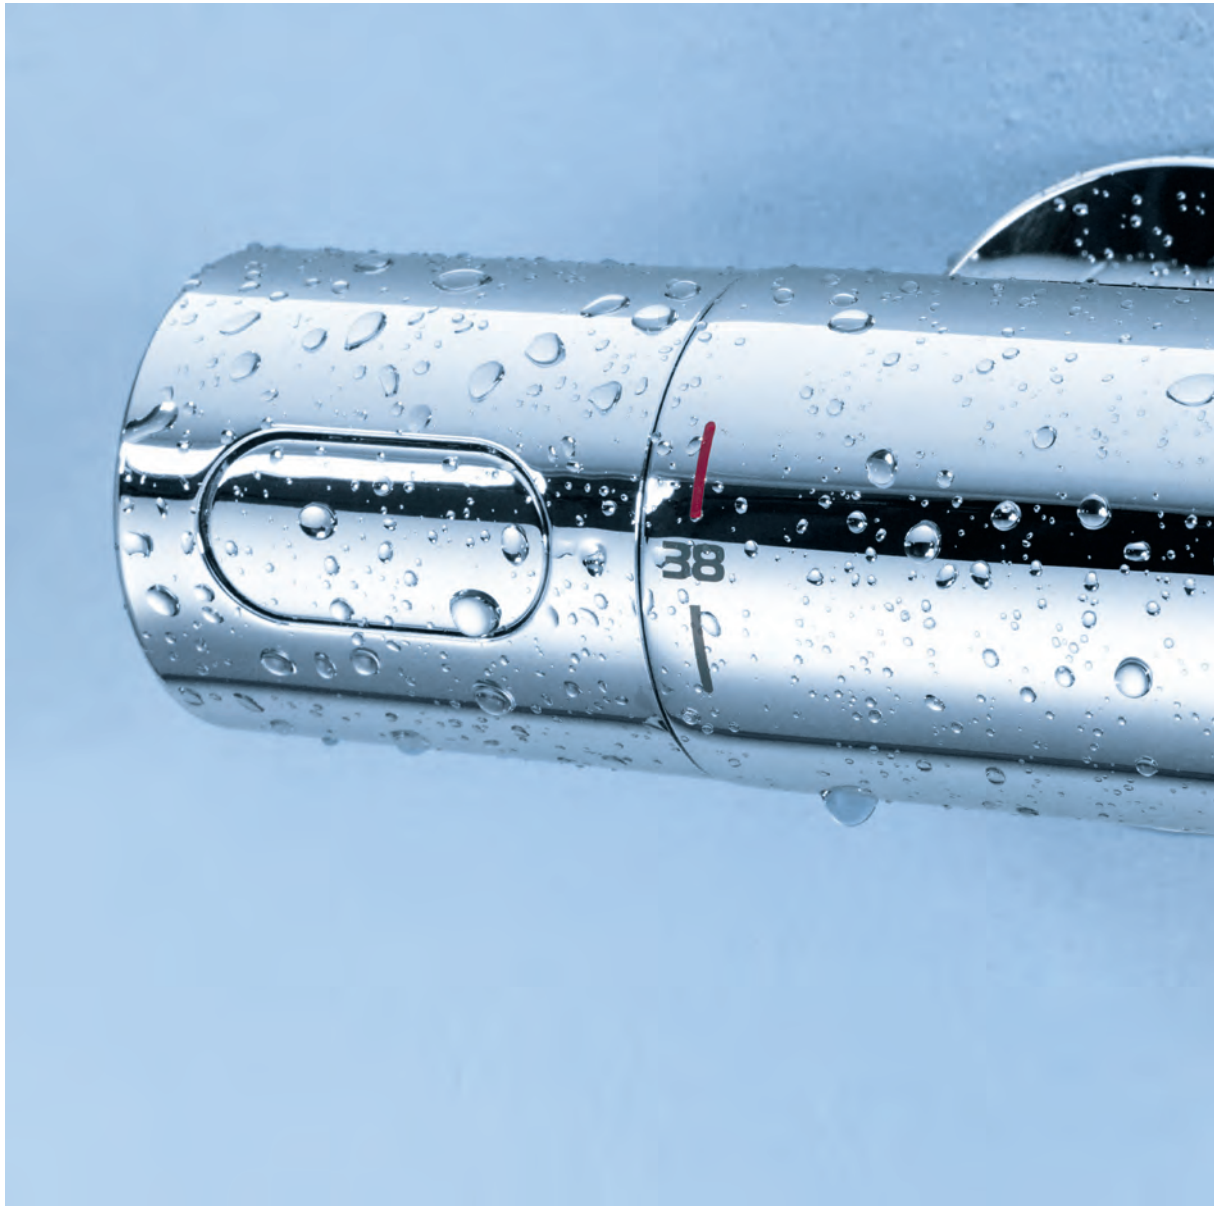

for masonry and drywall installation
fixing points for front and back wall
body of DR brass

1/2" connections
installation depth 70 - 95 mm

GROHE GROHTHERM 3000 COSMOPOLITAN

GROHE GROHTHERM 3000 COSMOPOLITAN