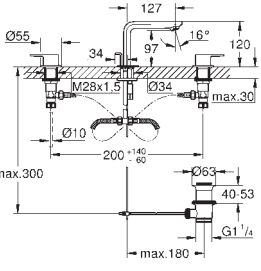

GROHE LINEARE

	Ref. No.	EAN code	Colour	Retail Guide Price (£)
new	23 296 001	4005176409127	Chrome supersteel	269.00
	23 296 DC1	4005176412738		334.00
new	23 405 001	4005176409134	Chrome supersteel	249.00
	23 405 DC1	4005176412745		299.00
new	20 304 001	4005176409141	Chrome	319.00
new	19 409 001	4005176409158	Chrome supersteel	249.00
	19 409 DC1	4005176412752		319.00
new	23 444 001	4005176411977	Chrome supersteel	249.00
	23 444 DC1	4005176412769		319.00

Lineare
Single-lever basin mixer 1/2"
L-Size
monobloc installation
metal lever
28 mm ceramic cartridge
with **GROHE SilkMove**
with temperature limiter
GROHE StarLight chrome finish
GROHE EcoJoy SpeedClean mousseur 5.7 l/min
GROHE QuickFix Plus installation system
swivel spout with mousseur
and stop limiter
pop-up waste set 1 1/4"
flexible connection hoses

Lineare
Basin mixer 1/2"
XL-Size
monobloc installation
metal lever
for free-standing basins
28 mm ceramic cartridge
with **GROHE SilkMove**
with temperature limiter
GROHE StarLight chrome finish
GROHE EcoJoy SpeedClean mousseur 5.7 l/min
GROHE QuickFix Plus rapid installation system
smooth body
flexible connection hoses

Lineare
Three-hole basin mixer 1/2"
M-Size
metal lever
ceramic headparts 1/2", 90°
GROHE StarLight chrome finish
GROHE EcoJoy SpeedClean mousseur 5.7 l/min
GROHE QuickFix installation system
pop-up waste set 1 1/4"
pressure-proof, flexible connection hoses
between spout and side valves
union nut 1/2" x 10.5 mm

Lineare
2-hole basin mixer
M-Size
wall or deck mounted
set for final installation for
23 571 000
without concealed body
metal escutcheon
metal lever
GROHE StarLight chrome finish
GROHE EcoJoy mousseur 5.7 l/min
GROHE AquaGuide adjustable mousseur
centre distance 110 mm
projection 149 mm

Lineare
2-hole basin mixer
L-Size
wall or deck mounted
set for final installation for
23 571 000
without concealed body
metal escutcheon
metal lever
GROHE StarLight chrome finish
GROHE EcoJoy mousseur 5.7 l/min
GROHE AquaGuide adjustable mousseur
centre distance 110 mm
projection 207 mm