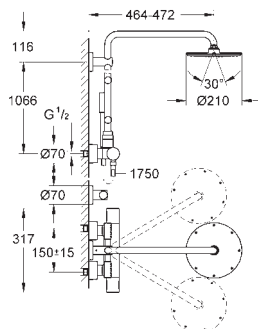

27 374 000	4005176877285	Chrome	1,239.00

Rainshower System 210 Shower system with thermostat and side showers
horizontal swivable 450 mm projection shower arm
exposed thermostatic shower
with Aquadimmer function
metal head shower Rainshower Cosmopolitan 210 (28 368 000)
with ball joint
rotation angle $\pm 15^\circ$
4 adjustable side showers
metal shower hose 1750 mm (28 025 000)
GROHE TurboStat compact cartridge
with wax thermoelement
GROHE SafeStop safety button at 38°C
(calibration required)
GROHE SafeStop Plus optional temperature limiter at 43°C included
GROHE CoolTouch
GROHE DreamSpray perfect spray pattern
GROHE StarLight chrome finish
SpeedClean anti-limescale system
Inner WaterGuide for a longer life
min.recommended pressure 1 bar