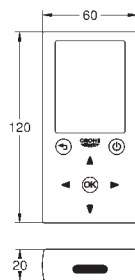

36 407 001	4005176368974		249.00

Remote control

for all GROHE one eye infra-red products
as of 06/2015 and GROHE Blue Home

monitoring

consumption and usage data
thermal disinfection cycles (infrared mixers)
auto flush cycles (infrared mixers)
cleaning mode cycles (GROHE Blue Home)
filter and CO₂ capacity (GROHE Blue Home)

configuration

cleaning mode activation
thermal disinfection (infrared mixers)
detection range (infrared mixers)
shut off delay (infrared mixers)
auto flush (infrared mixers)
filter capacity (GROHE Blue Home)

service

send and save profile
reset to factory or user settings
service details
demo mode
error codes (GROHE Blue Home)

3 x 1.5 V DC (AAA) battery supply