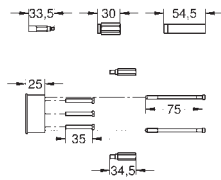

46 191 000 4005176119996 129.00

Extension set
25 mm
for universal single-lever mixer for concealed installation 1/2"