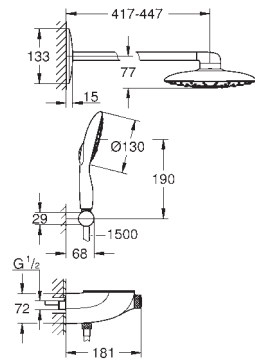

GROHE RAINSHOWER SYSTEM SMARTCONTROL

Ref. No.	EAN code	Colour	Retail Guide Price (£)
26 446 000	4005176409905	Chrome	1,241.00

Rainshower System SmartControl 360 MONO
Combi shower system with thermostat, exposed/concealed
Consisting of:
exposed/concealed SmartControl thermostat
allows change between:
head shower Rainshower 360 MONO with horizontal
450 mm shower arm, spray plate chrome
GROHE PureRain/GROHE Rain O² spray*
Power&Soul 130 hand shower, spray plate white (27 673 LS0)
hand shower wall holder (27 055 000)
Silverflex shower hose 1.500 mm (28 364)
min. recommended pressure 1.5 bar
GROHE DreamSpray perfect spray pattern
GROHE StarLight chrome finish
GROHE CoolTouch prevents scalding on hot surfaces
GROHE TurboStat compact cartridge
with wax thermoelement
GROHE EcoJoy technology for less water and perfect flow
GROHE SafeStop safety button at 38°C
(calibration required)
GROHE SafeStop Plus optional temperature limiter at 43°C included
GROHE SmartControl push for ON-OFF, turn for volume adjustment from EcoJoy
to full flow
GROHE EasyReach shower tray
SpeedClean anti-limescale system
Inner WaterGuide for a longer life
Twistfree preventing the hose from twisting
requires rough-in set 26 264 001 and concealed unit 26 449 000 – all to be
ordered separately

* to be decided during initial installation; factory default setting: GROHE PureRain

26 446 LS0	4005176409912	moon white	1,241.00