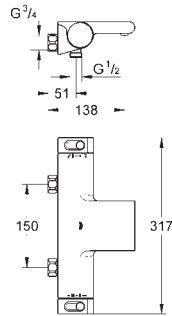

GROHE GROHTHERM 2000

Ref. No.	EAN code	Colour	Retail Guide Price (£)
34 484 001	4005176932519	Chrome	359.00
Grohtherm 2000 Thermostatic bath/shower mixer 1/2" wall or deck mounted GROHE CoolTouch safety housing GROHE StarLight chrome finish GROHE Aqua Paddle ergonomically shaped handles GROHE SafeStop safety button at 38°C (calibration required) GROHE SafeStop Plus integrated temperature limiter at max 50°C GROHE TurboStat compact cartridge with wax thermostatic element integrated mixed water shut off GROHE AquaDimmer Eco with multiple function: - integrated (economy button with economy stop for shower) - flow control - diverter: bath/shower shower bottom outlet 1/2" GROHE XL Waterfall flow straightener built-in non return valves dirt strainers protected against backflow integrated flow limiter 14 l/min in the shower outlet GROHE EcoJoy technology for less water and perfect flow