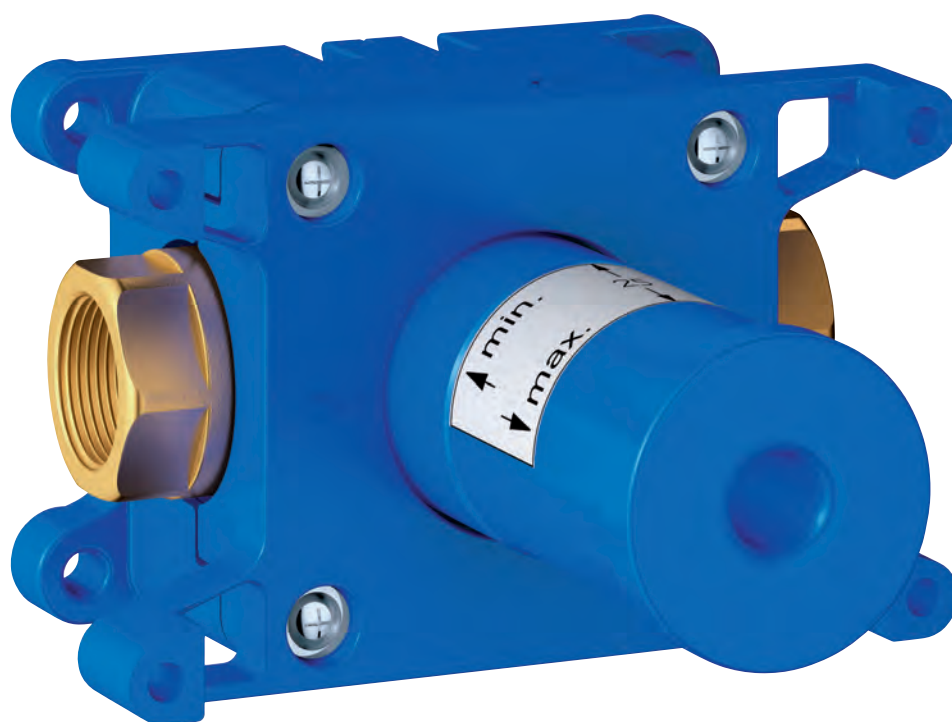

GROHE RAPIDO C / CONCEALED VALVES