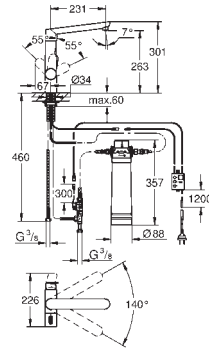

GROHE Blue K7 Pure Starter kit

Consisting of:

GROHE Blue K7 single-lever sink mixer

with filtration

monobloc installation

separate handle for filtered water

headpart 1/2"

GROHE StarLight finish

GROHE SilkMove 35 mm ceramic cartridge

adjustable flow rate limiter

swivel cast spout

swivel area 140°

separate inner water ways for filtered

and non-filtered water

flexible connection hoses

type of protection IP 21

main switching power supply 100 - 240 V AC

50/60 Hz with safety extra-low voltage (SELV)

6 V DC to filter change display unit

GROHE Blue size S filter, filter head with flexible adjustment

this product contains built-in LED lamps, which

cannot be changed: energy efficiency class: A+

31 301 001	4005176987922	Chrome	479.00
31 301 DC1	4005176987939	supersteel	539.00