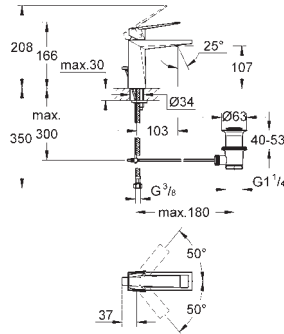

GROHE ALLURE BRILLIANT

Ref. No.	EAN code	Colour	Retail Guide Price (£)
23 029 000	4005176898709	Chrome	509.00
23 029 BE0	4005176431678	polished nickel	830.00
23 029 EN0	4005176431654	brushed nickel	830.00
23 029 GL0	4005176338311	cool sunrise	830.00
23 029 GN0	4005176431647	brushed cool sunrise	830.00
23 029 DA0	4005176338298	warm sunset	830.00
23 029 DL0	4005176431661	brushed warm sunset	830.00
23 029 A00	4005176338335	hard graphite	830.00
23 029 AL0	4005176353154	brushed hard graphite	830.00

Allure Brilliant
Basin mixer 1/2"
M-Size
monobloc installation
28 mm ceramic cartridge
with **GROHE SilkMove**
temperature limiter
GROHE StarLight chrome finish
GROHE EcoJoy 5.0 l/min. flow limiter
GROHE QuickFix installation system
spout with integrated mousseur
pop-up waste set 1 1/4"
flexible connection hoses

23 033 000	4005176898716	Chrome	509.00
Ditto, smooth body