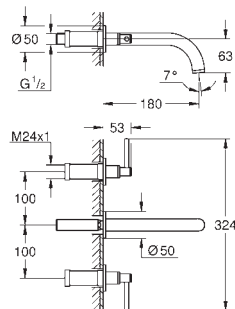

20 169 003	4005176455001	Chrome	383.00
20 169 DC3	4005176455018	supersteel	498.00
20 169 AL3	4005176455025	brushed hard graphite	537.00

Atrio
Three-hole basin mixer 1/2"
S-Size
wall or deck mounted
set for final installation for 29 025 000
without concealed body
valves hot/cold
with headparts 1/2" - 90°
GROHE StarLight chrome finish
GROHE EcoJoy 5.7 l/min laminar mousseur
centre distance 200 mm
projection 180 mm
with lever handles
Two different sets of caps included. One set with „H“ and „C“ marking, one set without marking.
available April 2018

new