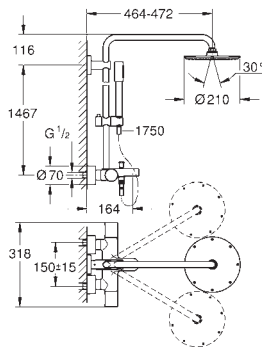

Rainshower System 210 Shower system with bath thermostat for wall mounting
horizontal swivable 450 mm projection shower arm
exposed thermostatic shower
with Aquadimmer function
allows change between:
Head shower Rainshower Cosmopolitan 210 (28 373 000)
with ball joint, rotation angle $\pm 15^\circ$
bath inlet
separate diverter for hand shower Sena (28 341 000)
adjustable height via gliding element (12 140 000)
metal shower hose 1750 mm (27 178 000)
GROHE EcoJoy 9.5 l/min flow limiter
GROHE TurboStat compact cartridge
with wax thermoelement
GROHE SafeStop safety button at 38°C
(calibration required)
GROHE SafeStop Plus optional temperature limiter at 43°C included
GROHE CoolTouch
GROHE DreamSpray perfect spray pattern
GROHE StarLight chrome finish
SpeedClean anti-limescale system
Inner WaterGuide for a longer life