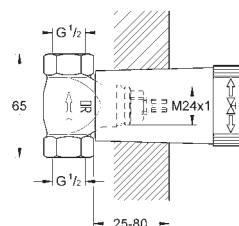

Concealed stop valve 1/2"
preassembled ceramic headpart 1/2"
180°
threaded union 1/2"
installation depth adjustable
25 - 80 mm
DR-brass