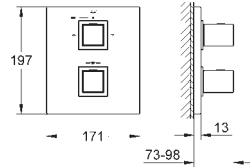

GROHE GROHTHERM CUBE

Ref. No. EAN code Colour Retail Guide Price (£)

19 958 000 4005176940835 Chrome 299.00

Grohtherm Cube
Thermostat with integrated 2-way diverter
for bath or shower with more than one outlet
set for final installation for 35 050 000
wall escutcheon with covered escutcheon and shaft sealing.
covered fixing
GROHE StarLight chrome finish
GROHE SafeStop safety button at 38°C
(calibration required)
GROHE SafeStop Plus optional temperature limiter at 43°C included
GROHE AquaDimmer Eco with multiple function:
- integrated **GROHE EcoButton**
(economy button with economy stop for shower)
- flow control
- diverter: bath/shower
without concealed body

35 050 000 4005176982064 229.00

GROHE Rapido T Universal thermostatic mixer for concealed installation

34 506 000 4005176940804 Chrome 959.00