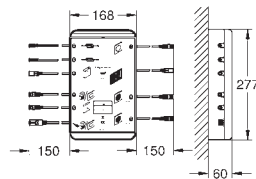

26 374 000 4005176350825

809.00

GROHE F-digital Deluxe

Base unit box 4.0 Bluetooth F-Series 40 (BCU V4.0)

to control LightCurtain of Rainshower F-Series 40" AquaSymphony ceiling shower

additional light, sound and steam modules can be connected and controlled

Consisting of:

- 2 plug connections, each for one pair of sound modules (36 360 000)

- 1 plug connection for one pair of light modules (36 359 000)

- 1 plug connection LightCurtain for Rainshower F-Series 40"

AquaSymphony (26 373 000)

- 2 plug connections for steam module (36 362 000 or 36 368 000), including

1 connection for steam generator and 1 connection for temperature sensor

- 2 plug connections for power supply (per power supply max. 4 devices light/ sound)

- 2 plug connections for Bluetooth unit (supply voltage and data line)

CE approved

must be accessible for service

optional the base unit box can be placed into extra equipment 36 367 000

component to be ordered separately