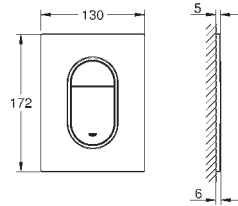

GROHE EURODISC COSMOPOLITAN

Ref. No.	EAN code	Colour	Retail Guide Price (£)
37 624 000	4005176416095	Chrome	66.20

Arena Cosmopolitan S

Flush plate

for dual flush or start & stop actuation
for pneumatic drop valve AV1
compatible with Rapid SL/GD2 1.13 m
vertical installation
130 x 172 mm

**for mounting of small flush plates please order
inspection shaft 40 911 000 (sold separately)**

GROHE StarLight chrome finish

GROHE EcoJoy technology for less water and perfect flow
flush plate with magnetic holder and fixing brackets included