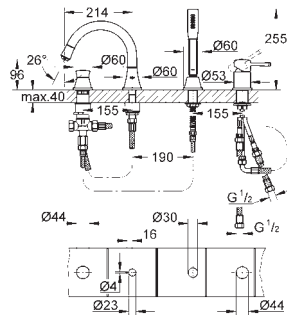

Grandera
4-hole single-lever bath combination
GROHE SilkMove 46 mm ceramic cartridge
GROHE StarLight chrome finish
Consisting of:
pre-assembled spout fixing
OHM operating element
bath spout with mousseur and diverter bath/shower
Grandera hand shower 7,6 l/min
metal shower hose
flexible connection hoses
connection for shower hose
protected against backflow
can be used with 29 037 000