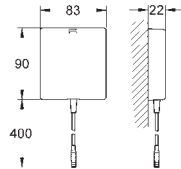

36 338 000	4005176896743		79.00

Switch mode power supply
for one eye infra-red wash basin mixer
switch mode power supply with operating voltage
100-230 V AC, 50 - 60 Hz
for concealed socket with cover and strain relief
suitable for the following products: 36 444 000, 36 440 000,
36 411 000, 36 413 000, 36 409 000, 36 325 001, 36 269 000,
36 015 001, 36 016 001, 36 421 000