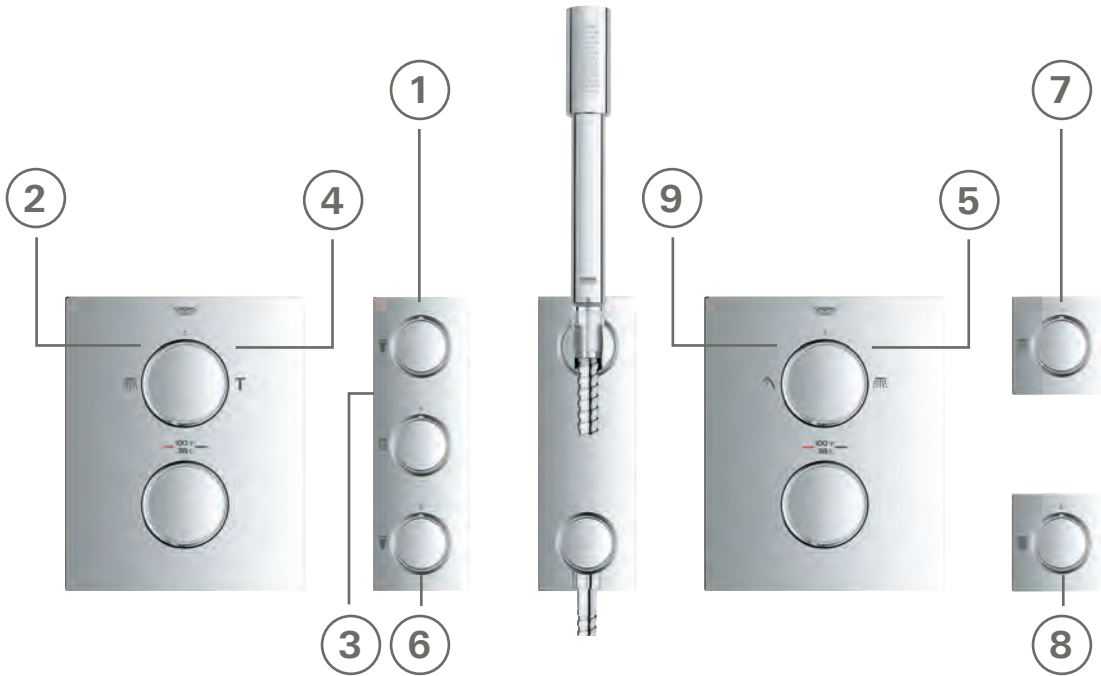

INGENIOUS: A TOTAL WATER EXPERIENCE AT YOUR FINGERTIPS.

Compose your own water music. With AquaSymphony you can create your perfect shower moment. The intelligent control systems let you select and adjust a different shower experience for every day, to be completely in tune with your wishes. Choose your favourite!

GROHTHERM F CONFIGURATION

34 634 001, 2 x 35 500 000, 35 031 000, 35 034 000, 2 x 35 028 000

GROHTHERM SMARTCONTROL CONFIGURATION

3 x 29 126 000, 3 x 35 600 000, 26 370 000, 27 698 000, 28 143 000