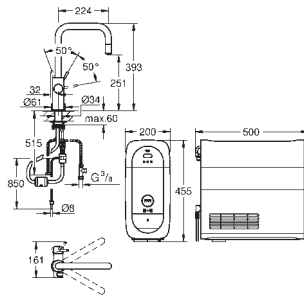

GROHE BLUE HOME

new

Ref. No.	EAN code	Colour	Retail Guide Price (£)
31 543 000	4005176437052	Chrome	1,899.00
31 543 DC0	4005176437069	supersteel	2,099.00

GROHE Blue Home U-spout

Consisting of:
GROHE Blue Home single-lever sink mixer with filter function
monobloc installation

U spout

touch operated for 3 types of filtered and chilled water
still, medium, sparkling

GROHE StarLight finish
28 mm ceramic cartridge
with **GROHE SilkMove**

pull out mousseur spout

swivel tubular spout, swivel area 150°
separate inner water ways for filtered
and non-filtered water

flexible connection hoses

GROHE Blue Home cooler

delivers 3 liters of chilled water per hour

180 Watt cooling unit, 230 V, 50 Hz

type of protection IP 21

CE approved

software set-up and monitoring of filter and CO₂ capacity possible via GROHE Ondus app

with Bluetooth 4.0* and WIFI interface for wireless data communication
for Apple** and Android devices

Bluetooth range (max. 10 m) varies depending on materials used and walls
between transmitter and receiver

adjustable for GROHE Blue filter S-Size, GROHE Blue

activated carbon filter and GROHE Blue magnesium+ filter

GROHE Blue filter S-Size, filter head with flexible

water hardness adjustment

for regions with water hardness of more than 9° dKH

for regions with water hardness below 9° dKH please order activated carbon filter
40 547 001

GROHE Blue 425 g CO₂ bottle

System requirements: Apple

iPhone with iOS 9.0 or higher

System requirements Android

smart phone with Android 4.3 or higher

Mobile devices and GROHE Ondus App*** are not included in delivery and have
to be ordered separately via an authorised Apple store/store/iTunes or Google Play
store.

* The Bluetooth word mark and logos are registered trademarks owned by
Bluetooth SIG, Inc. and any use of such marks by Grohe AG is under license.
Other trademarks and trade names are those of their respective owners.

** Apple, the Apple logo, iPod, iPod Touch, iPhone and iTunes are trademarks of
Apple Inc., registered in the U.S. and other countries. Apple is not responsible for
the function of this device or its compliance with safety and regulatory standards

*** Available for free via iTunes app or Google Play store.

This product includes an article which is declared as a hazardous substance.

Find more information in the safety data sheet. You can download the safety data
at: www.grohe.com/safety-data-sheets/

available June 2018