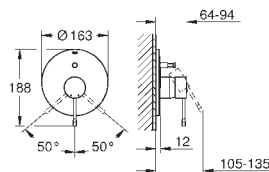

Essence
Single-lever bath/shower mixer trim
set for final installation for
35 501 000
33 961 000
33 963 000
without concealed body
metal lever
GROHE StarLight chrome finish
automatic diverter: bath/shower
escutcheon- and shaft-sealing
metal escutcheon
covered fixing

35 501 000 4005176833847 84.00
**GROHE Rapido E Universal single-lever
mixer for concealed installation**