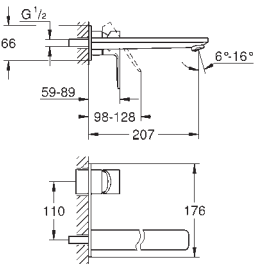

GROHE LINEARE

	Ref. No.	EAN code	Colour	Retail Guide Price (£)
new	23 296 001	4005176409127	Chrome supersteel	269.00
	23 296 DC1	4005176412738		334.00
new	23 405 001	4005176409134	Chrome supersteel	249.00
	23 405 DC1	4005176412745		299.00
new	20 304 001	4005176409141	Chrome	319.00
new	19 409 001	4005176409158	Chrome supersteel	249.00
	19 409 DC1	4005176412752		319.00
new	23 444 001	4005176411977	Chrome supersteel	249.00
	23 444 DC1	4005176412769		319.00

Lineare
Single-lever basin mixer 1/2"
L-Size
monobloc installation
metal lever
28 mm ceramic cartridge
with **GROHE SilkMove**
with temperature limiter
GROHE StarLight chrome finish
GROHE EcoJoy SpeedClean mousseur 5.7 l/min
GROHE QuickFix Plus installation system
swivel spout with mousseur
and stop limiter
pop-up waste set 1 1/4"
flexible connection hoses

Lineare
Basin mixer 1/2"
XL-Size
monobloc installation
metal lever
for free-standing basins
28 mm ceramic cartridge
with **GROHE SilkMove**
with temperature limiter
GROHE StarLight chrome finish
GROHE EcoJoy SpeedClean mousseur 5.7 l/min
GROHE QuickFix Plus rapid installation system
smooth body
flexible connection hoses

Lineare
Three-hole basin mixer 1/2"
M-Size
metal lever
ceramic headparts 1/2", 90°
GROHE StarLight chrome finish
GROHE EcoJoy SpeedClean mousseur 5.7 l/min
GROHE QuickFix installation system
pop-up waste set 1 1/4"
pressure-proof, flexible connection hoses
between spout and side valves
union nut 1/2" x 10.5 mm

Lineare
2-hole basin mixer
M-Size
wall or deck mounted
set for final installation for
23 571 000
without concealed body
metal escutcheon
metal lever
GROHE StarLight chrome finish
GROHE EcoJoy mousseur 5.7 l/min
GROHE AquaGuide adjustable mousseur
centre distance 110 mm
projection 149 mm

Lineare
2-hole basin mixer
L-Size
wall or deck mounted
set for final installation for
23 571 000
without concealed body
metal escutcheon
metal lever
GROHE StarLight chrome finish
GROHE EcoJoy mousseur 5.7 l/min
GROHE AquaGuide adjustable mousseur
centre distance 110 mm
projection 207 mm