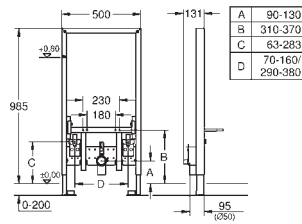

GROHE RAPID SL FOR WASH BASIN AND BIDET

Ref. No. EAN code Colour Retail Guide Price (£)

38 545 000 4005176291272

264.00

Rapid SL for bidet
1.0 m finished installation height
for on-the-wall installations or studded walls
height adjustable fitting connections
Includes:
bidet fixing bolts
PE-outlet bend 50 mm dia
seal Ø 32 mm
fixing material for bidet
wall brackets 38 558 00M (pair) not included and
must be ordered separately