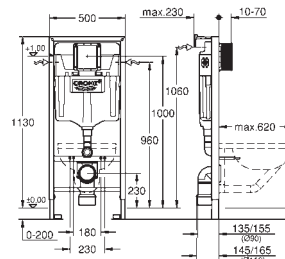

Rapid SL set for WC flushing cistern GD2 , 6 I-2.6 I
1.13 m finished installation height
for on-the-wall installations or studded walls

Includes

Frame/cistern for wall hung pan
Wall brackets for on-the-wall installation (38 558 00M)
Fixing bolts for wc and floor

Details:

200mm height adjustment, lockable when at required height
WC ceramics with small bearing area (< 205 mm)
require additional accessory 38 779 000
distance of fixing bolts 180/230 mm
outlet bend Ø 90 mm
depth adjustable
reducer Ø 90/110 mm

Insulated against condensation
water supply from left/right or back

including integrated angle valve
and push fit flexible hose union

for mounting of small flush plates please order
revision shaft 40 911 000 (sold separately)

39 112 001	4005176359262		299.00