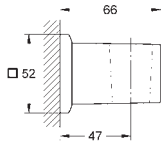

27 706 000	4005176908439	Chrome	29.00
------------	---------------	--------	-------

Allure Brilliant
Wall hand Shower holder
 non-adjustable
 metal
GROHE StarLight chrome finish

GROHE ALLURE BRILLIANT

	Ref. No.	EAN code	Colour	Retail Guide Price (£)
 	40 494 000	4005176899263	Chrome	290.83
<p>Allure Brilliant Holder with soap dispenser GROHE StarLight chrome finish</p>				
 	40 493 000	4005176899256	Chrome	190.83
<p>Allure Brilliant Holder with tumbler GROHE StarLight chrome finish</p>				
 	40 503 000	4005176900068	Chrome	224.17
<p>Allure Brilliant Shelf with tumbler GROHE StarLight chrome finish</p>				
 	40 504 000	4005176900075	Chrome	224.17
<p>Allure Brilliant Shelf with soap dish GROHE StarLight chrome finish</p>				
 	40 496 000	4005176899287	Chrome	158.33
<p>Allure Brilliant Towel bar Two arms GROHE StarLight chrome finish length 431 mm non swivelling</p>				
 	40 497 000	4005176899294	Chrome	174.17
<p>Allure Brilliant Towel rail 600 mm GROHE StarLight chrome finish</p>				