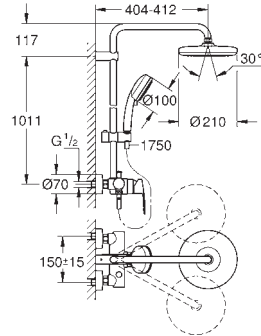

GROHE NEW TEMPESTA SYSTEM

Ref. No.	EAN code	Colour	Retail Guide Price (£)