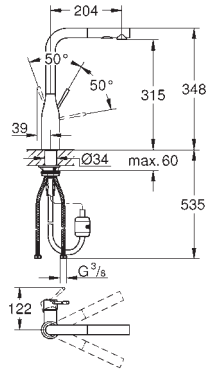

GROHE ESSENCE

Ref. No.	EAN code	Colour	Retail Guide Price (£)
30 270 000	4005176314926	Chrome	299.00
30 270 DC0	4005176314933	supersteel	349.00
30 270 BE0	4005176427480	polished nickel	399.00
30 270 EN0	4005176427497	brushed nickel	399.00
30 270 GL0	4005176427428	cool sunrise	399.00
30 270 GN0	4005176427435	brushed cool sunrise	399.00
30 270 DA0	4005176427442	warm sunset	399.00
30 270 DL0	4005176427459	brushed warm sunset	399.00
30 270 A00	4005176427473	hard graphite	399.00
30 270 AL0	4005176427466	brushed hard graphite	399.00

Essence

Single-lever sink mixer 1/2"

high spout

monobloc installation

GROHE StarLight chrome finish

28 mm ceramic cartridge

with **GROHE SilkMove**

flow strainer

pull-out dual spray control - switches between regular flow and spray

diverter: laminar spray/SpeedClean shower jet

automatic return to laminar spray

swivel tubular spout

swivel area 360°

integrated non-return valve

protected against backflow

flexible connection hoses

rapid installation system

integrated temperature limiter