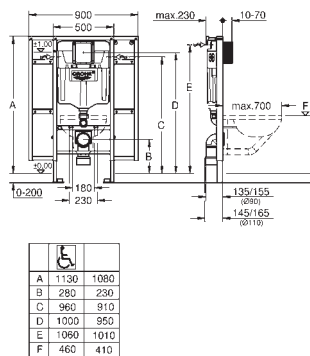

Rapid SL set for WC
flushing cistern GD2 , 6 l-2.6 l
1.13 m finished installation height
with fixing element for back support and bars
for the disabled
for WC bowls 70 cm projection
for on-the-wall installations or studded walls

Includes

Frame/cistern for wall hung pan
Wall brackets for on-the-wall installation (38 558 00M)
Fixing bolts for wc and floor

Details:

4 wall brackets
200mm height adjustment, lockable when at required height
distance of fixing bolts 180/230 mm
PP outlet bend Ø 90 mm
depth adjustable
reducer Ø 90/110 mm
Insulated against condensation

water supply from left/right or back
including integrated angle valve and push fit flexible hose union
Wall brackets for on-the-wall installation incl.
for mounting of small flush plates please order revision shaft 40 911 000 (sold separately)

38 541 000 4005176291234 189.00