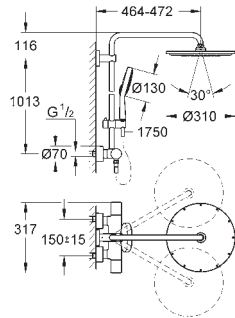

GROHE RAINSHOWER SYSTEM

Ref. No.	EAN code	Colour	Retail Guide Price (£)

27 968 000	4005176929687	Chrome	1,009.00

Rainshower System 310 with thermostat for wall mounting
horizontal swivable 450 mm projection shower arm
exposed thermostatic shower
with Aquadimmer function
allows change between:
Rainshower Cosmopolitan 310 head shower (27 477 000)
with ball joint
rotation angle $\pm 15^\circ$
hand shower Power&Soul Cosmopolitan 130 (27 664 000)
adjustable height via gliding element (12 140 000)
Silverflex shower hose 1750 mm (28 388 000)
GROHE TurboStat compact cartridge
with wax thermoelement
GROHE SafeStop safety button at 38°C
(calibration required)
GROHE SafeStop Plus optional temperature limiter at 43°C included
GROHE CoolTouch prevents scalding on hot surfaces
GROHE DreamSpray perfect spray pattern
GROHE One-Click Showering spray selection
with one click
GROHE StarLight chrome finish
SpeedClean anti-limescale system
minimum flow rate 7 l/min.