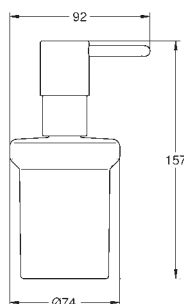

Essentials
Glass/soap dish holder
material: metal
for crystal glass (40 372 001)
soap dish (40 368 001) or soap dispenser (40 394 001)
concealed fastening
GROHE StarLight chrome finish

40 394 001	4005176326233	Chrome	14.16
40 394 DC1	4005176421532	supersteel	18.74
40 394 BE1	4005176430183	polished nickel	19.99
40 394 EN1	4005176412646	brushed nickel	19.99
40 394 GL1	4005176429439	cool sunrise	19.99
40 394 GN1	4005176429880	brushed cool sunrise	19.99
40 394 DA1	4005176428982	warm sunset	19.99
40 394 DL1	4005176430039	brushed warm sunset	19.99
40 394 A01	4005176429583	hard graphite	19.99
40 394 AL1	4005176429736	brushed hard graphite	19.99

Essentials
Soap dispenser
material: glass / metal
fits in the following holders:
Essentials (40 369 000)
Essentials Cube (40 508 000)
Bau Cosmopolitan (40 585)
Essentials Authentic (40 652)
GROHE StarLight chrome finish

40 368 001	4005176326219		4.83