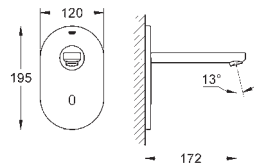

**Euroeco Cosmopolitan E Bluetooth
Infra-red electronic basin tap**
with infrared sensor and Bluetooth module for bi-directional communication for monitoring, configuration and service purpose
with transformer 100-240 V AC, 50-60 Hz, 6.75 V DC
set for final installation for concealed fitting box
36 336 000/36 337 000
GROHE StarLight finish
GROHE EcoJoy technology for less water and perfect flow
laminar flow straightener 9 l/min.
chrome escutcheon and spout
projection 172 mm
with Bluetooth 4.0* for wireless data communication
for Apple** and Android devices
Bluetooth range (max. 10 m) varies depending on materials used and walls
between transmitter and receiver
monitoring
password protected products
app detects all Bluetooth products in range
auto flush cycles and timing last auto flush
usage per day over 30 days
thermal disinfection cycles and timings last disinfection
configuration
detection range and shut off delay
auto flush
thermal disinfection
cleaning mode
2 on/off timers
identification by name
service
send and save 3 profiles
reset to factory or user settings
hard and software version
CE approved
noise classification 1 in accordance
with DIN4109

COMMERCIAL
FITTINGS

36 337 000 4005176896736 99.00