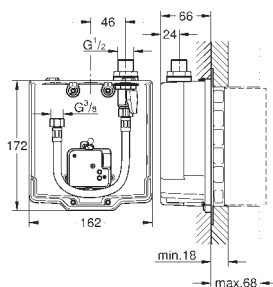

36 337 000	4005176896736		99.00

Euroeco Cosmopolitan E
Concealed mounting box
wall installation
for installation with pre-mixed or cold water
suitable for IR-sets for final installation
stop valve
connection housing for power supply
suitable for
36 335 SD0, 36 273 000, 36 334 SD0, 36 411 000, 36 410 000