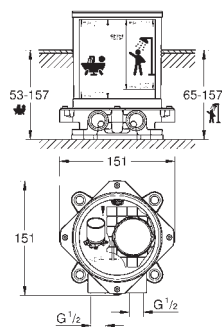

45 984 001 4005176992056 319.00

Rough-in set 1/2"
for floor-mounted bath mixers/spouts and shower mixers
without finishing trim set
installation plate with 360° horizontal and 3° vertical adjustment
installation depth 53-157 mm for bath mixers/spouts, depth compensation 104 mm
installation depth 65-157 mm for shower mixers, depth compensation 92 mm
two 1/2" female connections (hot/cold supplies)
flushing plug
Can take a single mixed supply
GROHE Fresh retrofit set:
enables access to concealed cistern
to add a cleaning tablet
(chlorine free tablets only)