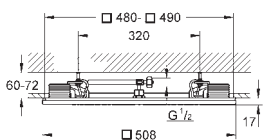

requires rough-in set (29 069 000), F-digital Deluxe base unit box (36 397 000), Bluetooth unit (36 371 000) and various cable connections – all to be ordered separately due to installation situation.

this product contains built-in LED lamps, which cannot be changed: energy efficiency class: A+
For detailed planning and product information please contact your local GROHE Customer Service.

27 286 000 4005176860737 Chrome 1,599.00

Rainshower F-Series 20"
Ceiling shower 1 spray
Rain
508 x 508 mm
connection thread 1/2"
GROHE DreamSpray perfect spray pattern
GROHE StarLight chrome finish
SpeedClean anti-limescale system