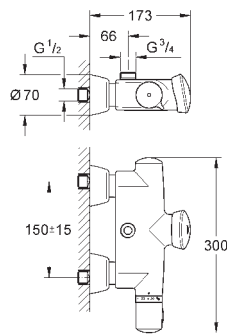

36 244 000 4005176252624 Chrome 759.00

Eurodisc SE
Self-closing shower thermostat , 1/2"
6V lithium-battery, type CR-P2
GROHE StarLight chrome finish
GROHE TurboStat compact cartridge with wax thermoelement
temperature scale handle with safety stop between 35°C and 45°C
non-return valve, dirt strainers, top outlet 3/4"
start-stop function
self-closing electronic
external access to flow time adjustment
activation of permanent run for thermal disinfection for 3.5 min
CE approved