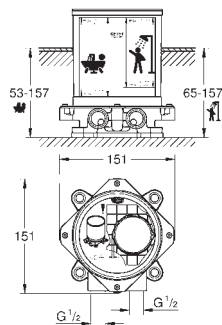

Rough-in set 1/2"

for floor-mounted bath mixers/spouts and shower mixers

without finishing trim set

installation plate with 360° horizontal and 3° vertical adjustment

installation depth 53-157 mm for bath

mixers/spouts, depth compensation 104 mm

installation depth 65-157 mm for shower mixers, depth compensation 92 mm

two 1/2" female connections (hot/cold supplies)

flushing plug

Can take a single mixed supply

GROHE Fresh retrofit set:

enables access to concealed cistern

to add a cleaning tablet

(chlorine free tablets only)