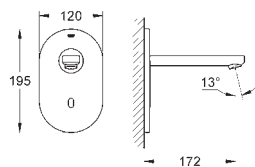

GROHE EUROECO COSMOPOLITAN E

Ref. No.	EAN code	Colour	Retail Guide Price (£)

36 273 000	4005176893216	Chrome	326.90

Euroeco Cosmopolitan E
Infra-red electronic wall basin tap without mixing device
with infrared sensor for bi-directional communication
for monitoring, configuration and servicing
for cold or premixed water
with transformer 100-230 V AC, 50-60 Hz, 6 V DC
chrome escutcheon
chrome spout
projection 172 mm
7 pre-set programs
auto flush
thermal disinfection
cleaning mode
additional functions and precise settings
by remote control 36 407
set for final installation for concealed fitting box
36 336 000/36 337 000
CE approved
noise classification 1 in accordance
with DIN4109