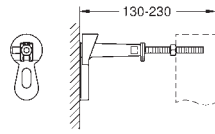

GROHE RAPID SL ACCESSORIES

Ref. No.	EAN code	Colour	Retail Guide Price (£)

38 558 00M	4005176291418		25.00

Rapid SL Front wall brackets
for against-the-wall installations
for fixing the elements at the brick-wall
or in front of the studded wall
adjustment from 130 - 230 mm
2 pieces

38 548 001	4005176863851		86.23