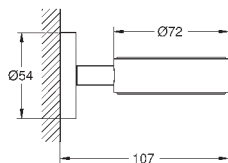

GROHE ESSENTIALS

Ref. No.	EAN code	Colour	Retail Guide Price (£)
40 369 001	4005176326196	Chrome	17.49
40 369 BE1	4005176430176	polished nickel	24.58
40 369 EN1	4005176326202	brushed nickel	24.58
40 369 GL1	4005176429422	cool sunrise	24.58
40 369 GN1	4005176429873	brushed cool sunrise	24.58
40 369 DA1	4005176428975	warm sunset	24.58
40 369 DL1	4005176430022	brushed warm sunset	24.58
40 369 A01	4005176429576	hard graphite	24.58
40 369 AL1	4005176429729	brushed hard graphite	24.58