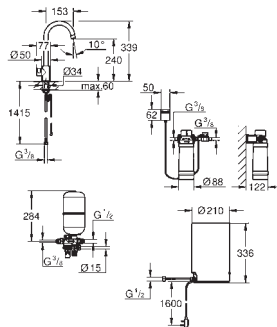

GROHE Red Mono Pillar tap and M size boiler
Consisting of:
GROHE Red Mono pillar tap
monobloc installation
C-spout
GROHE ChildLock push buttons for kettle hot water
TÜV certified triple electronic safeguards against accidental activation of boiling water
GROHE StarLight chrome finish
insulated tubular spout
swivel area 150°
connection for GROHE Red boiler
GROHE Red boiler M size
reservoir for kettle hot and hot water
3 litre 99° C kettle hot water
4 litre total capacity
required inlet pressure: 1-7 bar
with flexible connection hose and outlet for kettle hot water
CE approved
power supply 230 V 50 Hz
power consumption 2100 W
standby power consumption 15 W
energy efficiency class A
GROHE Red filter set
for protection of the boiler from limescale
Capacity 600 L at 15° dKH
5 phase filter
flow rate measuring unit