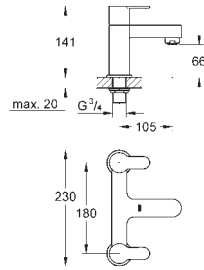

25 216 000	4005176479779	Chrome	129.00

BauEdge
Two-handed Bath filler 1/2"
deck mounted
metal handles
Ceramic valves 3/4", 90°
GROHE StarLight chrome finish