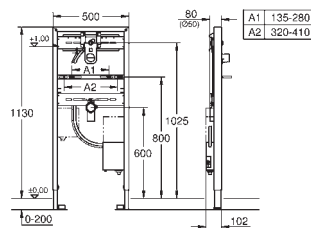

38 748 002 4005176416323 Chrome 469.00

Rapid SL for basin
for wall mounted fittings with roughing-in set for infra-red electronic Europlus E 36 042 SD0, Essence E 36 447 000 and Eurocube E 36 442 000
1.13 m finished installation height
for on-the-wall installations or studded walls
Includes
wash basin fixing bolts with fixing device for ceramic variable distance of fixing bolts PE-outlet bend 50 mm dia seal Ø 32 mm pre-mounted roughing-in set with protecting block fire-proof pipe for laying electronic cables installation box with water group, stop valve and flush elbow connection with noise protected fitting holder 1/2" connecting box for mains supply 230 V CE approved for installation with pre-mixed or cold water **wall brackets 38 558 00M (pair)** not included and must be ordered separately

new