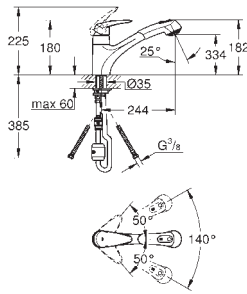

Eurodisc
Single-lever sink mixer 1/2"
 low spout
 monobloc installation
GROHE StarLight finish
GROHE SilkMove 35 mm ceramic cartridge
 mousseur
 adjustable flow rate limiter
 swivel tubular spout
 swivel area 140°
 with stop restriction
 flexible connection hoses
 rapid installation system