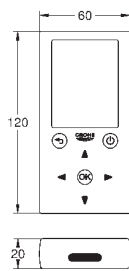

GROHE EUROCUBE E

Ref. No. EAN code Colour Retail Guide Price (£)

new

36 264 001 4005176416279 199.00

Concealed mounting box
wall installation
for installation with pre-mixed or cold water
suitable for IR-sets for final installation
connection housing for power supply
suitable for 36 447 000, 36 442 000

new

38 748 002 4005176416323 Chrome 469.00

Rapid SL for basin
for wall mounted fittings
with roughing-in set for infra-red electronic Europlus E 36 042 SD0,
Essence E 36 447 000 and Eurocube E 36 442 000
1.13 m finished installation height
for on-the-wall installations or studded walls

Includes
wash basin fixing bolts with
fixing device for ceramic
variable distance of fixing bolts
PE-outlet bend 50 mm dia
seal Ø 32 mm
pre-mounted roughing-in set
with protecting block
fire-proof pipe for laying electronic
cables
installation box with water group, stop valve and flush elbow
connection with noise protected fitting holder 1/2"
connecting box for mains supply 230 V
CE approved
for installation with pre-mixed or cold water
wall brackets 38 558 00M (pair) not included and
must be ordered separately

COMMERCIAL
FITTINGS

new

36 407 001 4005176368974 249.00