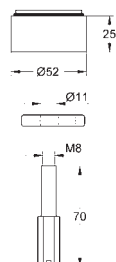

36 210 000 4005176207112 Chrome 50.10

Socket for spout elevation
for extension of the outlet height
Essence E, Allure E, Europlus E and Eurodisc SE
suitable for single hole mixers
Consisting of:
metal socket 25 mm
mounting-set
GROHE StarLight chrome finish