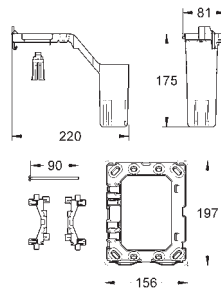

38 796 000	4005176857034		59.00
------------	---------------	--	-------

GROHE Fresh retro-fit set
 for GROHE flushing cisterns with
 pneumatic flush valve
not suitable for Skate Cosmopolitan with
wood or glass or metal surface
 fixing frame with opening function
 for chlorine-free tablets only
 for all GROHE wall plates
 156 x 197 mm