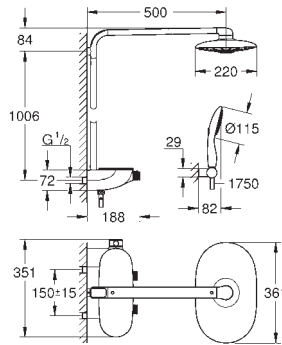

GROHE RAINSHOWER SYSTEM SMARTCONTROL

Ref. No.	EAN code	Colour	Retail Guide Price (£)

26 250 000	4005176316999	Chrome	1,269.00

Rainshower System SmartControl 360 DUO with thermostat for wall mounting

Consisting of:

horizontal 500 mm shower arm
exposed SmartControl thermostat
allows change between:
head shower Rainshower 360 DUO, spray plate chrome
GROHE PureRain/GROHE Rain O² spray* and TrioMassage
hand shower Power&Soul 115, spray plate white (27 671 LS0)
hand shower wall holder (27 055 000)
Silverflex shower hose 1750 mm (28 388 000)

min. recommended pressure 1.5 bar

GROHE DreamSpray perfect spray pattern

GROHE StarLight chrome finish

GROHE CoolTouch prevents scalding on hot surfaces

GROHE TurboStat compact cartridge

with wax thermoelement

GROHE EcoJoy technology for less water and perfect flow

GROHE SafeStop safety button at 38°C

(calibration required)

GROHE SafeStop Plus optional temperature limiter at 43°C included

GROHE SmartControl push for ON-OFF, turn for volume adjustment from EcoJoy to full flow

GROHE EasyReach shower tray

SpeedClean anti-limescale system

Inner WaterGuide for a longer life

min.recommended pressure 1 bar

Twistfree preventing the hose from twisting

* to be decided during initial installation; factory default setting: GROHE PureRain

26 250 LS0	4005176317002	moon white	1,249.00