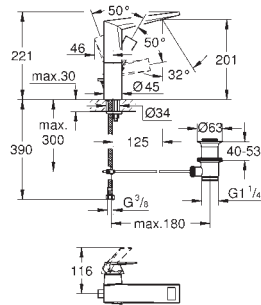

23 109 000	4005176898754	Chrome	639.00

Allure Brilliant
Single-lever basin mixer 1/2"
L-Size
monobloc installation
28 mm ceramic cartridge
with **GROHE SilkMove**
temperature limiter
GROHE StarLight chrome finish
GROHE EcoJoy 5.0 l/min. flow limiter
GROHE QuickFix installation system
spout with integrated mousseur
pop-up waste set 1 1/4"
flexible connection hoses

23 112 000	4005176898778	Chrome	639.00
Ditto, smooth body