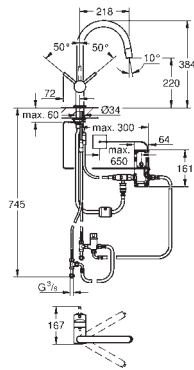

Minta Touch
Electronic single-lever sink mixer 1/2"
C-spout
Touch: activation of water via skin contact
battery supply 6 V lithium-battery,
type CR-P2
CE approved
solenoid valve
fixed value mixing valve
automatically stops after 60 sec. (factory set)
type of protection IP 44
GROHE SilkMove 46 mm ceramic cartridge
flow strainer
pull-out mousseur spray
diverter: laminar spray/SpeedClean shower jet
automatic return to laminar spray
swivel tubular spout
swivel area 360°
protected against backflow
flexible connection hoses
rapid installation system

31 375 000	4005176934155	Chrome	199.00
31 375 DC0	4005176934162	supersteel	259.00