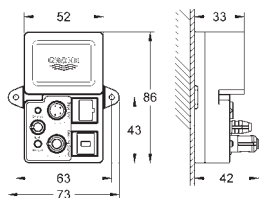

GROHE F-digital Deluxe
Bluetooth unit BT-01A for Apple and Android devices
with integrated electronic for wireless data communication
combinable with existing 36 365 000 docking station
wall or deck mounted
86 x 73 x 42 mm

Features:

- reset switch
- status indicator (LED)
- stand alone/maximum configuration
- one-to-one connection
- with safety cut-off mechanism (1 user)
- safety shutdown in case of connection loss
- connection cable set for data communication and power supply (5 m each)

CE approved
Bluetooth transmitter power supply: 12 V
Bluetooth transmitter frequency: 2.4 GHz
Bluetooth range (max. 10 m) varies depending on materials used and walls between transmitter and receiver
requires Base Unit Box 2.0 (36 397 000) or Base Unit Box 4.0 (26 374 000) – to be ordered separately
Bluetooth-enabled device (Bluetooth V2.1 or higher) necessary

System requirements Android
operating system: as of release 2.3.3
pixel density: 160 dpi minimum
display resolution: 320 x 470 pixels per inch

System requirements: Apple
iPod touch 4/5, iPhone 4/5, iPad/ iPad mini**
Apple operating system: as of release iOS 6.0 and above

Mobile devices and GROHE SPA F-digital deluxe App*** are not included in delivery and have to be ordered separately via an authorised Apple store/store/iTunes or Google Play store.

* The Bluetooth word mark and logos are registered trademarks owned by Bluetooth SIG, Inc. and any use of such marks by Grohe AG is under license. Other trademarks and trade names are those of their respective owners.

** Apple, the Apple logo, iPod, iPod Touch, iPhone and iTunes are trademarks of Apple Inc., registered in the U.S. and other countries. Apple is not responsible for the function of this device or its compliance with safety and regulatory standards

*** Available for free via iTunes app or Google Play store.