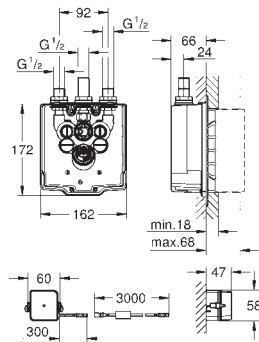

GROHE BLUETOOTH MONITORING

Ref. No. EAN code Colour Retail Guide Price (£)

36 416 000 4005176321009

444.80

Eurosmart Cosmopolitan E
Concealed control unit
for shower
with integrated pre-adjustable
thermostatic mixer
suitable for IR-set 36 415 000
2 stop valves
Grotherm Micro integrated
non-return valves with filters
connection housing for power supply