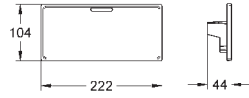

GROHE EasyReach tray

for Grohtherm Cube

removable for easy cleaning

Da Vinci satin white finish

suitable for Grohtherm Cube

- exposed thermostatic shower mixer with centre distance 150 mm

- exposed thermostatic bath mixer with centre distance 150 mm