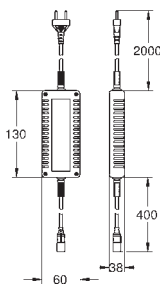

GROHE F-digital Deluxe
Power supply base unit box
power supply for base unit box (26 374 000 or 36 397 000)
each power supply for 2 light/sound modules (36 359 000)
or 1 ceiling shower with integrated light (27 865 000)
total 2 power supplies max (8 devices max.) can be connected to the base unit box
with one power supply 4 devices (light/sound modules) can be driven

- ceiling shower with integrated light (27 865 000): 4 devices
- per light module: 1 device
- per sound module: 1 device

input voltage: 90-240 V AC, 50-60Hz
output voltage: 12 V DC
CE approved

36 371 000	4005176928970		549.00