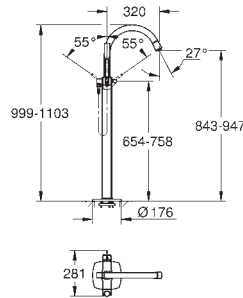

23 318 000	4005176930874	Chrome	1,499.00
23 318 IGO	4005176930881	chrome/gold	1,939.00
23 318 GLO	4005176338748	cool sunrise	2,203.00
23 318 DAO	4005176327216	warm sunset	2,203.00
23 318 A00	4005176338755	hard graphite	2,203.00
23 318 AL0	4005176338762	brushed hard graphite	2,203.00

Grandera
Single-lever bath mixer 1/2", floor mounted
set for final installation for
45 984 001
without roughing-in set
GROHE SilkMove 46 mm ceramic cartridge
GROHE StarLight chrome finish
automatic diverter: bath/shower
spout with mousseur
projection 320 mm
integrated non-return valves in the
shower outlet 1/2"
with shower holder
Grandera hand shower 7.6 l/min
Silverflex shower hose 1250 mm
protected against backflow