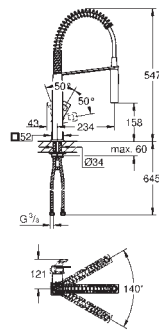

GROHE EUROCUBE

Ref. No.	EAN code	Colour	Retail Guide Price (£)

31 395 000	4005176304774	Chrome	519.00
31 395 DC0	4005176304767	supersteel	669.00

Eurocube
Single-lever sink mixer 1/2"
monobloc installation
GROHE StarLight finish
28 mm ceramic cartridge
with **GROHE SilkMove**
diverter: mousseur/shower jet
swivel spout
swivel area 140°
360° maneuverable spring arm
protected against backflow
flexible connection hoses
applicable for under cupboard installation
rapid installation system