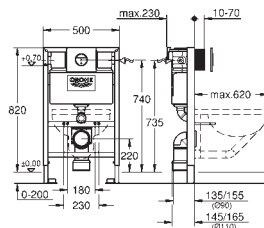

**Rapid SL 3 in 1 set for WC
with flushing cistern 6 - 3 l
0.82 m finished installation height**
for on-the-wall installations or studded walls

Includes
Frame/cistern for wall hung pan
Wall brackets for on-the-wall installation (38 558 00M)
Chrome flush plate
Fixing bolts for wc and floor

Details:
200mm height adjustment, lockable when at required height
distance of fixing bolts 180/230 mm
outlet bend Ø 90 mm
depth adjustable
reducer Ø 90/110 mm
Insulated against condensation
water supply from left/right or back
including integrated angle valve
and push fit flexible hose union
Nova Cosmopolitan flush plate
for horizontal installation only,

38 947 000	4005176911217		349.00