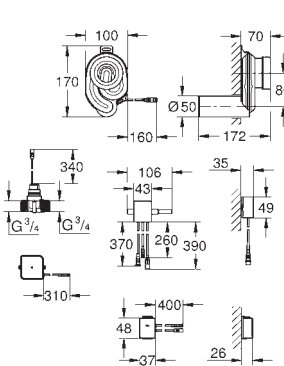

39 369 000 4005176341557 619.36

Temperature sensor with Bluetooth for urinal
with transformer 100-240 V AC, 50-60 Hz, 6.75 V DC
39 376 000 Rapid SL required
Waste trap with temperature sensor cartridge with solenoid valve and dirt strainer
flow pressure min 0.5 bar
operating pressure max 10 bar
with Bluetooth module for bi-directional communication for monitoring, configuration and service purpose
with Bluetooth 4.0* for wireless data communication
Bluetooth transmitter frequency: 2.4 GHz
Bluetooth range (max. 10 m) varies depending on materials used and walls between transmitter and receiver
for Apple** and Android devices
monitoring
password protected products
app detects all Bluetooth products in range
auto flush cycles and timing last auto flush
usage per day over 30 days
configuration
shut-off delay
auto flush
cleaning mode
2 on/off timers
identification by name
service
send and save 3 profiles
reset to factory or user settings
hard and software version
CE approved

System requirements: Apple
iPhone 5/6, iPad 2/3/4/Air/Air 2, iPad mini/2/3
Apple operating system: iOS 8.0 and above (32/64 bit)
System requirements Android
min 4" display with OS Version 4.3 – 5.x
Mobile devices and GROHE IR Remote App*** are not included in delivery and have to be ordered separately via an authorised Apple store/store/iTunes or Google Play store.
* The Bluetooth word mark and logos are registered trademarks owned by Bluetooth SIG, Inc. and any use of such marks by Grohe AG is under license. Other trademarks and trade names are those of their respective owners.
** Apple, the Apple logo, iPod, iPod Touch, iPhone and iTunes are trademarks of Apple Inc., registered in the U.S. and other countries. Apple is not responsible for the function of this device or its compliance with safety and regulatory standards
*** Available for free via iTunes app or Google Play store.