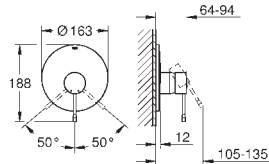

Essence
Single-lever shower mixer trim
set for final installation for
35 501 000
33 962 000
33 964 000
without concealed body
metal lever
GROHE StarLight chrome finish
escutcheon- and shaft-sealing
metal escutcheon
covered fixing

35 501 000 4005176833847 84.00
**GROHE Rapido E Universal single-lever
mixer for concealed installation**

19 285 001	4005176307225	Chrome	129.00
19 285 DC1	4005176371110	supersteel	189.00
19 285 BE1	4005176426568	polished nickel	210.00
19 285 EN1	4005176426575	brushed nickel	210.00
19 285 GL1	4005176407543	cool sunrise	210.00
19 285 GN1	4005176426544	brushed cool sunrise	210.00
19 285 DA1	4005176407536	warm sunset	210.00
19 285 DL1	4005176426551	brushed warm sunset	210.00
19 285 A01	4005176407550	hard graphite	210.00
19 285 AL1	4005176407567	brushed hard graphite	210.00