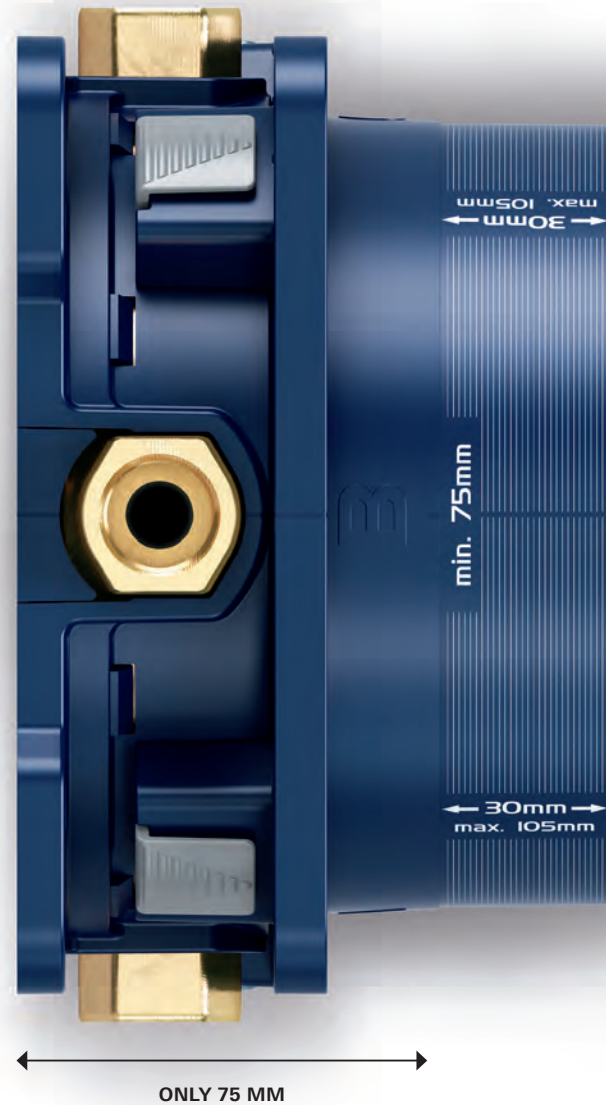

SMART

GROHE
RAPIDO SMARTBOX

DESIGN

GROHE
SMARTCONTROL

SIMPLER INSTALLATION: AN IN-DEPTH LOOK.

FITS IN EVERY WALL – EVEN THIN ONES

With an installation depth of only 75 mm, the GROHE Rapido SmartBox fits into every kind of wall, even particularly narrow ones. And it can be installed faster and more easily into brick walls.

THE ROUGH-IN THAT'S ALWAYS ON THE JOB.

EASY JOB-SIDE MOUNTING – LEAVE THE BENCH VICE AT HOME

GROHE Rapido SmartBox is the smart innovation that enables fast and easy installation of rough-ins. Thanks to brass outlets, which are readily accessible, the rough-in can be mounted using an adjustable spanner or pipe wrench, allowing for efficient, on-site installation.

ONLY 75 MM
INSTALLATION
DEPTH

ONLY PIPE
WRENCH
NEEDED

SLIM IS THE NEW BEAUTIFUL.

43 MM TOTAL OUTREACH

No matter what the installation depth of the rough-in is, the total height of the trim never exceeds 43 mm. The GROHE SmartControl Concealed combines space-saving convenience in the shower and slim good looks.

THINNER WALL PLATES

With a height of only 10 mm, its super slim design makes the GROHE SmartControl Concealed wall plate both elegant and space saving.

HIDDEN SEALING SYSTEM

The GROHE SmartControl Concealed has an integrated sealing system, completely eliminating water behind the wall.