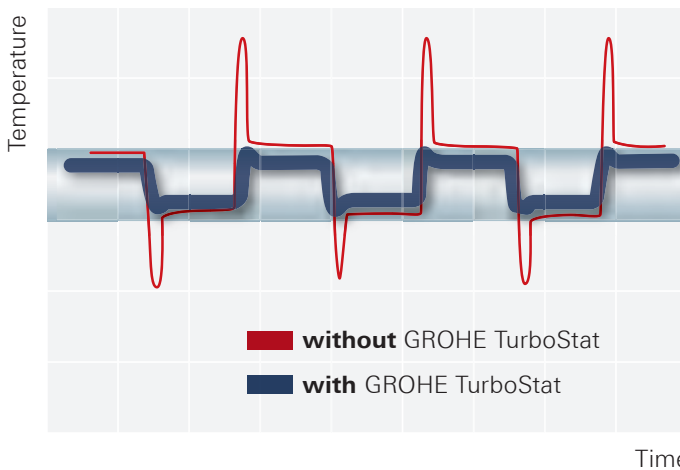

GROHE TURBOSTAT

Always the right temperature, for ultimate convenience and safety.

GROHE TurboStat technology lies at the heart of our Grohtherm thermostats. The thermo-element's unrivaled sensitivity means it delivers water at the desired temperature within a fraction of a second – and keeps it constant for the duration of your shower. No more time and water wasted getting the temperature right. And if the cold water supply fails, it reacts instantly: hot water will shut off automatically to avoid the risk of scalding.

Compensating precisely for fluctuations in temperature and pressure results in a consistent and comfortable shower throughout.