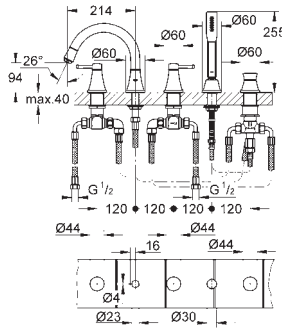

GROHE GRANDERA

Ref. No.	EAN code	Colour	Retail Guide Price (£)

19 919 000	4005176924125	Chrome	1,049.00
19 919 IGO	4005176924132	chrome/gold	1,369.00
19 919 DAO	4005176327209	warm sunset	1,499.00

Grandera
5-hole bath/shower combination
ceramic headparts 1/2", 90°
GROHE StarLight chrome finish
Consisting of:
pre-assembled spout fixing
OHM operating element
bath spout with mousseur and diverter bath/shower
Grandera hand shower 7.6 l/min
metal shower hose
flexible connection hoses
connection for shower hose
protected against backflow
can be used with 29 037 000