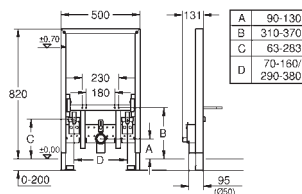

38 543 000 4005176291258

279.00

Rapid SL for bidet
0.82 m finished installation height
for on-the-wall installations or studded walls
height adjustable fitting connections
Includes:
bidet fixing bolts
PE-outlet bend 50 mm dia
seal Ø 32 mm
fixing material for bidet
wall brackets 38 558 00M (pair) not included and
must be ordered separately