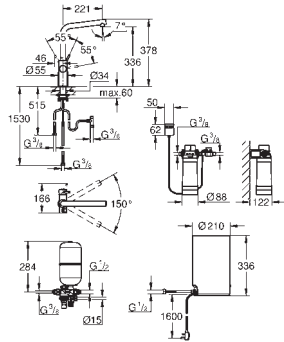

Ref. No.	EAN code	Colour	Retail Guide Price (£)
30 341 001	4005176414916	Chrome	1,799.00
30 341 DC1	4005176414923	supersteel	1,899.00

GROHE Red Duo Tap and M Size Boiler
Consisting of:
GROHE Red Duo single-lever sink mixer (30 033 000)
monobloc installation
L-spout
GROHE ChildLock push buttons for kettle hot water
TÜV certified triple electronic safeguards against accidental activation of boiling water
GROHE StarLight chrome finish
28 mm ceramic cartridge
with **GROHE SilkMove** insulated tubular spout
swivel area 150°
separate water ways
flexible connection hoses
connection for GROHE Red boiler
GROHE Red boiler M size
reservoir for kettle hot and hot water
3 litre 99° C kettle hot water
4 litre total capacity
required inlet pressure: 1-7 bar
with flexible connection hose and outlet for kettle hot water
CE approved
power supply 230 V 50 Hz
power consumption 2100 W
standby power consumption 15 W
energy efficiency class A
GROHE Red filter set
for protection of the boiler from limescale
Capacity 600 L at 15° dKH
5 phase filter
flow rate measuring unit

30 060 001	4005176989186	Chrome	1,599.00