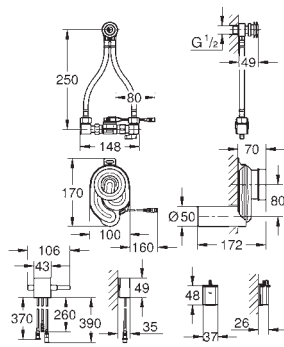

39 367 000 4005176341533 465.51

Temperature sensor for urinal
6V lithium-battery, type CR-P2
with water connection set and stop valve
Waste trap with temperature sensor cartridge with solenoid valve and dirt strainer
flow pressure min 0.5 bar
operating pressure max 10 bar
7 pre-set programs
auto flush
cleaning mode
pre-flush on/off
CE approved
only for certain urinal ceramics, check online TPI