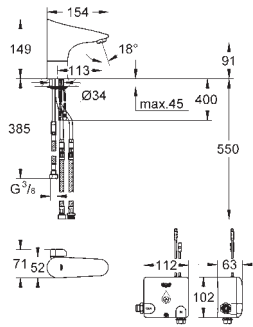

GROHE EUROPLUS E

Ref. No.	EAN code	Colour	Retail Guide Price (£)
36 387 000	4005176983207	Chrome	834.90

Europlus E Powerbox
with infrared sensor for bi-directional communication for monitoring, configuration and servicing including Powerbox self-generating power system monobloc installation
GROHE EcoJoy 6.0 l/min mousseur including all flexible connection hoses non-return valve dirt strainer rapid installation system
Powerbox
power generator with water turbine internal energy saving unit with use of 60 s/24 h stand-by, 260 s/100 h stand-by with additional backup power 7 pre-set programs auto flush thermal disinfection cleaning mode additional functions and precise settings by remote control 36 407

36 239 001	4005176929410	Chrome	1,080.45