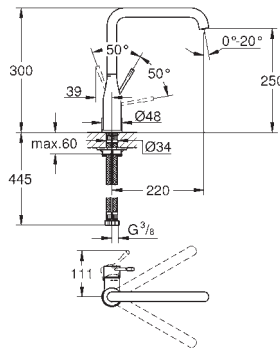

30 269 000	4005176314902	Chrome	239.00
30 269 DC0	4005176314919	supersteel	299.00
30 269 BE0	4005176428678	polished nickel	309.00
30 269 EN0	4005176428685	brushed nickel	309.00
30 269 GL0	4005176428616	cool sunrise	309.00
30 269 GN0	4005176428623	brushed cool sunrise	309.00
30 269 DA0	4005176428630	warm sunset	309.00
30 269 DL0	4005176428647	brushed warm sunset	309.00
30 269 A00	4005176428661	hard graphite	309.00
30 269 AL0	4005176428654	brushed hard graphite	309.00

Essence
Single-lever sink mixer 1/2"
high spout
monobloc installation
GROHE StarLight chrome finish
28 mm ceramic cartridge
with **GROHE SilkMove**
mousseur
swivel tubular spout
adjustable swivel area 0° / 150° / 360°
flexible connection hoses
rapid installation system
integrated temperature limiter