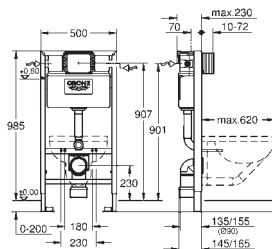

**Rapid SL 2-in-1 set for WC
with flushing cistern 6 - 3 l
1.0 m finished installation height**
for on-the-wall installations or studded walls

Includes
Frame/cistern for wall hung pan
Wall brackets for on-the-wall installation (38 558 00M)
Fixing bolts for wc and floor

Details:
200mm height adjustment, lockable when at required height
WC ceramics with small bearing area (< 205 mm)
require additional accessory 38 779 000
distance of fixing bolts 180/230 mm
outlet bend Ø 90 mm
depth adjustable
reducer Ø 90/110 mm
Insulated against condensation
water supply from left/right or back
including integrated angle valve
and push fit flexible hose union