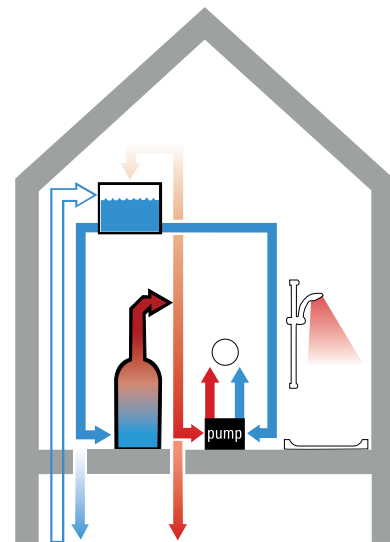

BOOSTED GRAVITY FED WATER SYSTEM

Your home has:

- A cold water storage tank in the loft
- A hot water cylinder (usually in an airing cupboard)
- An additional booster pump

How does it work?

- 1 - Cold water is fed to a storage tank in the loft
- 2 - Water passes to a cylinder where it is heated by a boiler circuit flow
- 3 - The pressure of water is determined by a separately installed pump (1–3 bar/dynamic) (Fig 3)