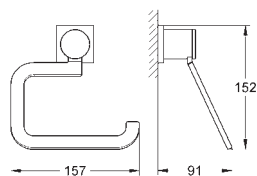

GROHE ALLURE

Ref. No.	EAN code	Colour	Retail Guide Price (£)

40 279 000	4005176824098	Chrome	95.83

Allure
Toilet roll holder
without cover
GROHE StarLight chrome finish