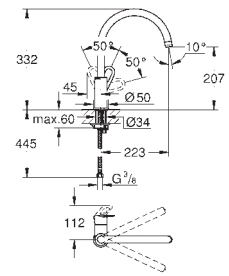

31 368 000	4005176934483	Chrome	99.00

BauLoop
Single-lever sink mixer 1/2"
high spout
monobloc installation
GROHE StarLight finish
GROHE Longlife 28 mm ceramic cartridge
spout with mousseur
swivel tubular spout
swivel area 360°
flexible connection hoses
rapid installation system
Min. recommended pressure 1.0 bar