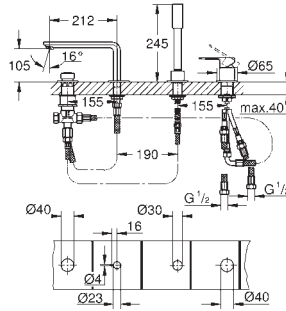

new

19 577 001 4005176409233 Chrome 599.00
19 577 DC1 4005176412820 supersteel 779.00
19 577 EN1 4005176413018 brushed nickel 779.00

Lineare
4-hole single-lever bath combination
GROHE SilkMove 35 mm ceramic cartridge
with temperature limiter
GROHE StarLight chrome finish
pre-assembled spout fixing
OHM operating element
metal lever
bath inlet with mousseur
diverter bath/shower
hand shower Sena Stick (26 465)
metal shower hose 2000 mm
flexible connection hoses
connection for shower hose
protected against backflow
for use with 29 037 000