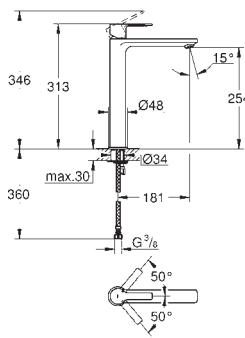

GROHE LINEARE

	Ref. No.	EAN code	Colour	Retail Guide Price (£)
new	23 296 001	4005176409127	Chrome supersteel	269.00
	23 296 DC1	4005176412738		334.00
new	23 405 001	4005176409134	Chrome supersteel	249.00
	23 405 DC1	4005176412745		299.00
new	20 304 001	4005176409141	Chrome	319.00
new	19 409 001	4005176409158	Chrome supersteel	249.00
	19 409 DC1	4005176412752		319.00
new	23 444 001	4005176411977	Chrome supersteel	249.00
	23 444 DC1	4005176412769		319.00

Lineare
Single-lever basin mixer 1/2"
L-Size
monobloc installation
metal lever
28 mm ceramic cartridge
with **GROHE SilkMove**
with temperature limiter
GROHE StarLight chrome finish
GROHE EcoJoy SpeedClean mousseur 5.7 l/min
GROHE QuickFix Plus installation system
swivel spout with mousseur
and stop limiter
pop-up waste set 1 1/4"
flexible connection hoses

Lineare
Basin mixer 1/2"
XL-Size
monobloc installation
metal lever
for free-standing basins
28 mm ceramic cartridge
with **GROHE SilkMove**
with temperature limiter
GROHE StarLight chrome finish
GROHE EcoJoy SpeedClean mousseur 5.7 l/min
GROHE QuickFix Plus rapid installation system
smooth body
flexible connection hoses

Lineare
Three-hole basin mixer 1/2"
M-Size
metal lever
ceramic headparts 1/2", 90°
GROHE StarLight chrome finish
GROHE EcoJoy SpeedClean mousseur 5.7 l/min
GROHE QuickFix installation system
pop-up waste set 1 1/4"
pressure-proof, flexible connection hoses
between spout and side valves
union nut 1/2" x 10.5 mm

Lineare
2-hole basin mixer
M-Size
wall or deck mounted
set for final installation for
23 571 000
without concealed body
metal escutcheon
metal lever
GROHE StarLight chrome finish
GROHE EcoJoy mousseur 5.7 l/min
GROHE AquaGuide adjustable mousseur
centre distance 110 mm
projection 149 mm

Lineare
2-hole basin mixer
L-Size
wall or deck mounted
set for final installation for
23 571 000
without concealed body
metal escutcheon
metal lever
GROHE StarLight chrome finish
GROHE EcoJoy mousseur 5.7 l/min
GROHE AquaGuide adjustable mousseur
centre distance 110 mm
projection 207 mm