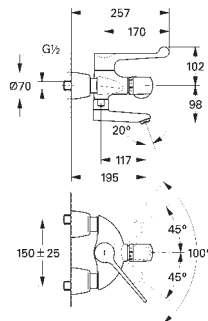

**Grotherm Ergomix
Thermostat basin mixer 1/2"**
for elbow lever action
wall or deck mounted
metal lever 170 mm
swivel area 100°
metal stop
ceramic headpart 1/2"
wax thermoelement
temperature scale handle
with pre-adjustable
safety stop between 35°C and 45°C
arrangement to make the thermal
disinfection easier
swivel cast spout
laminar flow straightener 9 l/min.
lockable stop ring
built-in non return valves
dirt strainers
projection 195 mm
covered S-unions
lockable
GROHE StarLight chrome finish