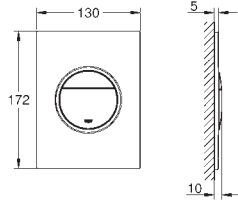

37 601 000 4005176416057 Chrome 66.20
37 601 DC0 4005176416088 supersteel 74.58

Nova Cosmopolitan S
Flush plate
for dual flush or start & stop actuation
for pneumatic drop valve AV1
compatible with Rapid SL/GD2 1.13 m
vertical installation
130 x 172 mm
for mounting of small flush plates please order inspection shaft 40 911 000 (sold separately)
GROHE StarLight chrome finish
GROHE EcoJoy technology for less water and perfect flow
flush plate with magnetic holder and fixing brackets included