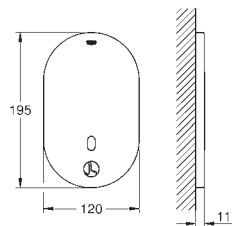

Eurosmart Cosmopolitan E Bluetooth
Infra-red electronic for concealed thermostatic shower
with infrared sensor and Bluetooth module for bi-directional communication for monitoring, configuration and service purpose
with transformer 100-240 V AC, 50-60 Hz, 6.75 V DC
for concealed installation box 36 416 000
GROHE StarLight finish
chrome escutcheon
with Bluetooth 4.0* for wireless data communication
for Apple** and Android devices
Bluetooth range (max. 10 m) varies depending on materials used and walls
between transmitter and receiver
monitoring
password protected products
app detects all Bluetooth products in range
auto flush cycles and timing last auto flush
usage per day over 30 days
thermal disinfection cycles and timings last disinfection
configuration
shut off delay
auto flush
thermal disinfection
cleaning mode
2 on/off timers
identification by name
service
send and save 3 profiles
reset to factory or user settings
hard and software version
CE approved