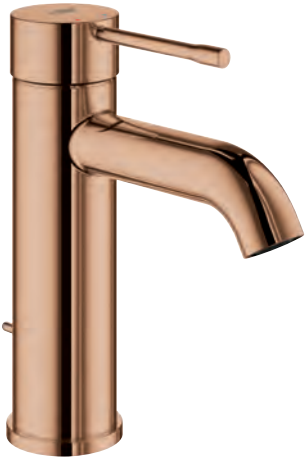

Warm Sunset
DA