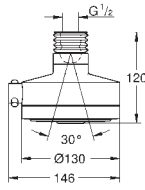

GROHE RELEXA

Ref. No.	EAN code	Colour	Retail Guide Price (£)
27 530 000	4005176889219	Chrome	419.00

Relexa Deluxe 130
Head shower 4 sprays
Normal, Rain, Champagne spray, Champagne spray Deluxe
Ball joint +/- 15° rotatable
GROHE EcoJoy 9.5 l/min flow limiter
GROHE DreamSpray perfect spray pattern
GROHE StarLight chrome finish
Inner WaterGuide for a longer life