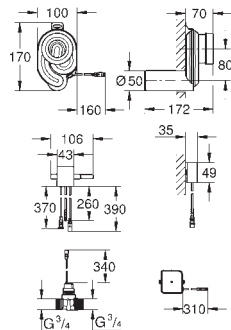

GROHE ELECTRONIC ACTUATIONS FOR URINAL

Ref. No. EAN code Colour Retail Guide Price (£)

39 368 000 4005176341540 465.51

Temperature sensor for urinal
with transformer 100-240 V AC, 50-60 Hz, 6.75 V DC
39 376 000 Rapid SL required
Waste trap with temperature sensor cartridge with solenoid valve and dirt strainer
flow pressure min 0.5 bar
operating pressure max 10 bar
7 pre-set programs
auto flush
cleaning mode
pre-flush on/off
CE approved