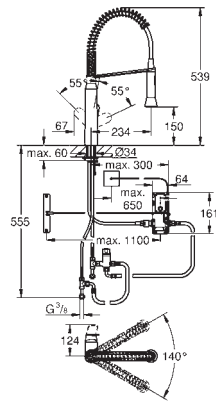

GROHE FOOT CONTROL

Ref. No.	EAN code	Colour	Retail Guide Price (£)

30 312 000	4005176351273	Chrome	849.00
30 312 DC0	4005176351280	supersteel	1,059.00

K7 Foot Control
Electronic single-lever sink mixer 1/2"
medium spout
Foot control: activation of water via contact with sensor
battery supply 6 V lithium-battery,
type CR-P2
CE approved
solenoid valve
fixed value mixing valve
automatically stops after 60 sec. (factory set)
type of protection IP 44
GROHE SilkMove 35 mm ceramic cartridge
professional spray
diverter: mousseur/shower jet
automatic return to mousseur
adjustable flow rate limiter
swivel tubular spout
swivel area 360°
protected against backflow
flexible connection hoses
rapid installation system

30 311 000	4005176351259	Chrome	579.00
30 311 DC0	4005176351266	supersteel	689.00