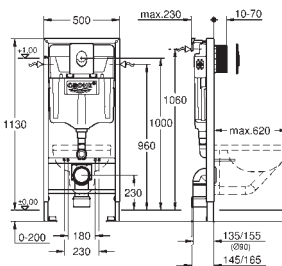

Rapid SL 3 in 1 set for WC flushing cistern GD2 , 6 I-2.6 I
1.13 m finished installation height

for on-the-wall installations or studded walls

Includes

Frame/cistern for wall hung pan
Wall brackets for on-the-wall installation (38 558 00M)
Chrome flush plate
Fixing bolts for wc and floor

Details:

200mm height adjustment, lockable when at required height
WC ceramics with small bearing area (< 205 mm) require additional accessory 38 779 000
distance of fixing bolts 180/230 mm
outlet bend Ø 90 mm
depth adjustable
reducer Ø 90/110 mm
Insulated against condensation
water supply from left/right or back
including integrated angle valve and push fit flexible hose union
Skate Air flush plate for vertical installation
for mounting of small flush plates please order revision shaft 40 911 000 (sold separately)

INSTALLATION SYSTEMS