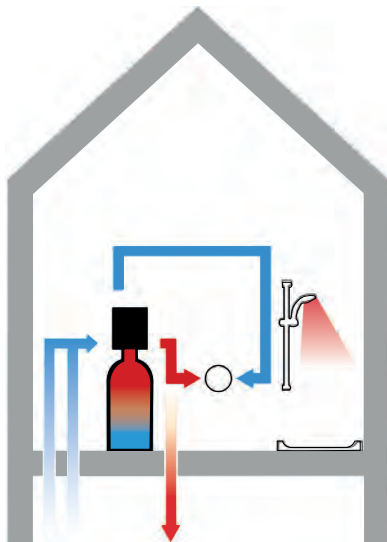

Fig 4

MAINS HIGH PRESSURE WATER SYSTEM

Your home has:

- An unvented cylinder with an expansion vessel (usually located in a garage or service cupboard)
- NO cold water tank in the loft
- NO shower pump

How does it work?

1. 1 - Cold water delivered at mains pressure (min 1.5 bar & 20 l/min)
2. 2 - Water passes to a cylinder where it is heated by a boiler circuit flow
3. 3 - An expansion vessel replaces the storage tank in loft to deal with expansion
4. 4 - The water pressure is determined by mains pressure (Fig 4)

COMBINATION BOILER WATER SYSTEM

Your home has:

- A combination boiler for hot water on demand (usually located in the kitchen)
- NO storage tanks
- NO shower pump

How does it work?

1. 1 - Cold water delivered at mains pressure (min 1.0 bar to boiler & cold supply)
2. 2 - Water is heated as it travels through the combination boiler providing hot water on demand
3. 3 - The pressure is dictated by the incoming mains and the flow of water is determined by the power of the selected boiler (Fig 5)