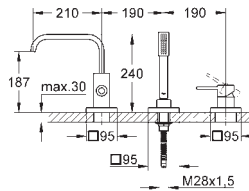

19 316 000 4005176821783 Chrome 1,149.00

Allure
3-hole single-lever bath combination
trim set for 33 339 000
without baseframe
OHM operating element
bath inlet with automatic diverter
bath/shower
hand shower (28 034 000)
metal shower hose 2000 mm