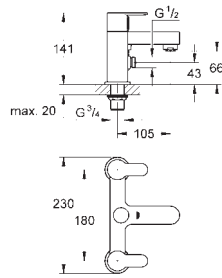

GROHE BAUEDGE

Ref. No.	EAN code	Colour	Retail Guide Price (£)

25 217 000	4005176479786	Chrome	159.00

BauEdge
Two-handed Bath/Shower mixer 1/2"
deck mounted
metal handles
Ceramic valves 3/4", 90°
automatic diverter, lockable: bath/shower
integrated non-return valve
GROHE StarLight chrome finish
Min. recommended pressure 0.5 bar