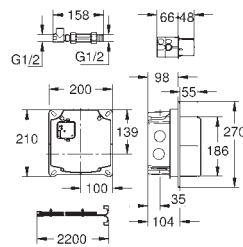

36 447 000 4005176416293 Chrome 749.00

Essence E
Infra-red electronic wall basin tap without mixing device
with infrared sensor for bi-directional communication for monitoring, configuration and servicing for cold or premixed water with transformer 100-230 V AC, 50-60 Hz, 6 V DC laminar spray regulator 5.0 l/min 7 pre-set programs auto flush thermal disinfection cleaning mode additional functions and precise settings by remote control 36 407 set for final installation for use with Rapid SL 38 748 002 or roughing-in set 36 264 001 CE approved noise classification 1 in accordance with DIN4109

new

36 264 001 4005176416279 199.00

Concealed mounting box
wall installation for installation with pre-mixed or cold water suitable for IR-sets for final installation connection housing for power supply suitable for 36 447 000, 36 442 000

new