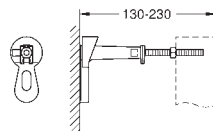

retrofit of existing Rapid SL installations to
shower toilets Sensia Arena or IGS

including:

conduit pipe with locking ring and flat seal
cable ties

WC connecting pipe Ø 45 mm

waste sleeve Ø 90 mm

38 558 00M 4005176291418 25.00