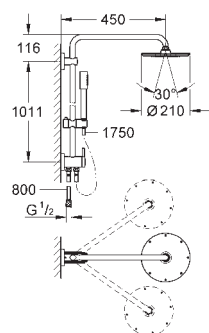

Rainshower System 210
Shower system with diverter
for wall mounting

horizontal swivable 450 mm projection shower arm
change between hand and head shower
by using the diverter
metal head shower Rainshower Cosmopolitan 210 (28 368 000)
with ball joint
rotation angle $\pm 15^\circ$
hand shower (28 034 000)
adjustable height via gliding element
(12 140 000)
connection to water supply with 1/2"-thread of
the 800 mm shower hose to faucet / wall union
GROHE DreamSpray perfect spray pattern
GROHE StarLight chrome finish
SpeedClean anti-limescale system
Inner WaterGuide for a longer life

SHOWERS