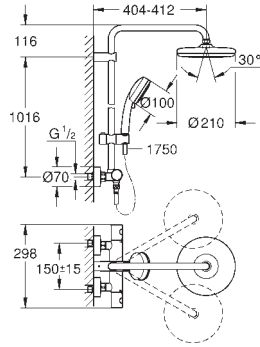

GROHE NEW TEMPESTA SYSTEM

Ref. No.	EAN code	Colour	Retail Guide Price (£)

27 922 001	4005176985348	Chrome	465.00

Tempesta Cosmopolitan System 210 with thermostat for wall mounting

Consisting of:

horizontal swivable 390 mm projection shower arm

exposed thermostatic shower

with Aquadimmer function

allows change between:

head shower Tempesta 210 (26 408)

Rain spray pattern

with ball joint

rotation angle $\pm 15^\circ$

hand shower New Tempesta Cosmopolitan 100 (27 571 001)

2 spray patterns:

Rain, Jet

adjustable height via gliding element

Rotaflex shower hose 1750 mm 1/2" x 1/2" (28 410)

GROHE TurboStat compact cartridge

with wax thermoelement

GROHE SafeStop safety button at 38°C

(calibration required)

GROHE SafeStop Plus optional temperature limiter at 43°C included

GROHE DreamSpray perfect spray pattern

GROHE StarLight chrome finish

SpeedClean anti-limescale system

Inner WaterGuide for a longer life

Twistfree preventing the hose from twisting

min.recommended pressure 1 bar

minimum flow rate 7 l/min.

min. recommended pressure 1 bar

optional upgrade: **GROHE EasyReach** tray (26 362)

26 302 001	4005176408137	Chrome	465.00