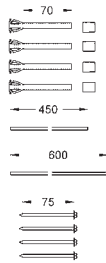

38 714 000 4005176828454 13.90

WC wall plate extension set 70 mm
with pneumatic discharge valve