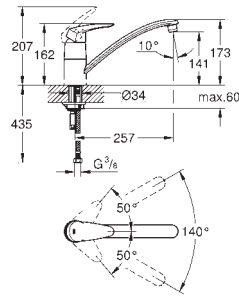

GROHE EURODISC

Ref. No.	EAN code	Colour	Retail Guide Price (£)

33 770 001	4005176828959	Chrome	179.00

Eurodisc
Single-lever sink mixer 1/2"
low spout
monobloc installation
GROHE StarLight finish
GROHE SilkMove 35 mm ceramic cartridge
mousseur
adjustable flow rate limiter
swivel tubular spout
swivel area 140°
with stop restriction
flexible connection hoses
rapid installation system