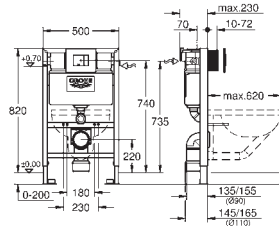

GROHE RAPID SL FOR WC

Ref. No.	EAN code	Colour	Retail Guide Price (£)
38 773 000	4005176850288	Chrome	359.00

**Rapid SL 3 in 1 set for WC
with flushing cistern 6 - 3 l
0.82 m finished installation height**
for on-the-wall installations or studded walls

Includes
Frame/cistern for wall hung pan
Wall brackets for on-the-wall installation (38 558 00M)
Chrome flush plate
Fixing bolts for wc and floor

Details:
200mm height adjustment, lockable when at required height
distance of fixing bolts 180/230 mm
outlet bend Ø 90 mm
depth adjustable
reducer Ø 90/110 mm
Insulated against condensation
water supply from left/right or back
including integrated angle valve
and push fit flexible hose union
Skate Cosmopolitan flush plate
for horizontal installation only

38 868 000	4005176878091	Chrome	359.00