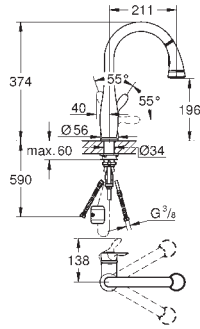

GROHE PARKFIELD

Ref. No.	EAN code	Colour	Retail Guide Price (£)
30 215 001	4005176409066	Chrome	318.00
30 215 DC1	4005176409073	supersteel	413.00

Parkfield
Single-lever sink mixer 1/2"
monobloc installation
GROHE StarLight finish
GROHE SilkMove 35 mm ceramic cartridge
with integrated temperature limiter
pull-out dual spray control - switches between regular flow and spray
diverter: mousseur/shower jet
automatic return to mousseur
adjustable flow rate limiter
swivel tubular spout
swivel area 360°
integrated non-return valve
protected against backflow
flexible connection hoses
rapid installation system