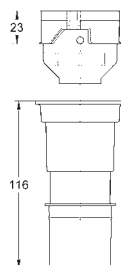

4.5 l adapter for GD2

INSTALLATION
SYSTEMS