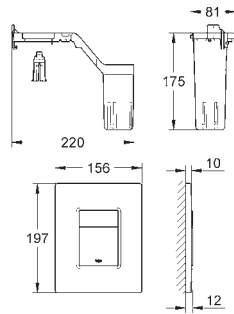

Ref. No.	EAN code	Colour	Retail Guide Price (£)

38 805 000	4005176865596	Chrome	119.00

Skate Cosmopolitan Set Fresh
Flush plate
for dual flush or start & stop actuation
with **GROHE Fresh**
fixing frame with opening function
for chlorine-free tablets only
for pneumatic drop valve AV1
for vertical and horizontal installation
GROHE StarLight chrome finish
GROHE EcoJoy technology for less water and perfect flow