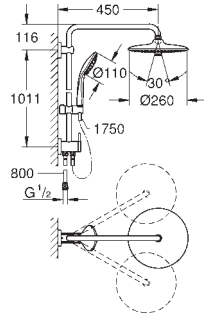

GROHE EUPHORIA SHOWER SYSTEM

Ref. No. EAN code Colour Retail Guide Price (£)

27 421 002 4005176417924 Chrome 413.00

Euphoria System 260 Shower system with diverter for wall mounting

Consisting of:
horizontal swivable 450 mm projection shower arm
change between hand and head shower
by using the diverter
head shower Euphoria 260 (26 457)
3 spray patterns:
Rain, SmartRain, Jet
with ball joint
rotation angle $\pm 15^\circ$
hand shower Euphoria 110 Massage
(27 239 000)
3 spray patterns:
Rain, SmartRain, Massage
adjustable height via gliding element
Silverflex shower hose 1750 mm (28 388 000)
Silverflex shower hose 800 mm
connection to water supply with 1/2"-thread of
the 800 mm shower hose to faucet / wall union
GROHE EcoJoy 9.5 l/min flow limiter
GROHE DreamSpray perfect spray pattern
GROHE StarLight chrome finish
GROHE SprayDimmer (Stepless
flow rate reduction)
SpeedClean anti-limescale system
Inner WaterGuide for a longer life
Twistfree preventing the hose from twisting
min. recommended pressure 1 bar
minimum flow rate 7 l/min.
min. recommended pressure 1 bar

27 911 000 4005176921902 Chrome 449.00