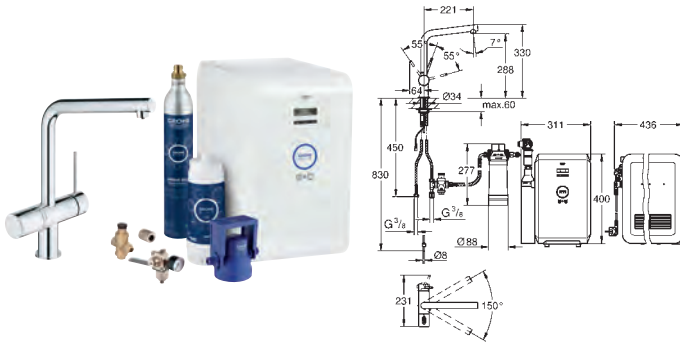

GROHE BLUE PROFESSIONAL

Ref. No.	EAN code	Colour	Retail Guide Price (£)
31 347 002	4005176988059	Chrome	2,099.00
31 347 DC2	4005176988066	supersteel	2,199.15

GROHE Blue Minta Professional Starter kit

Consisting of:
GROHE Blue Minta single-lever sink mixer with filtration function
monobloc installation
separate handle for 3 types of filtered and chilled table water
still, medium, sparkling
headpart 1/2"

GROHE StarLight finish
GROHE SilkMove 35 mm ceramic cartridge
adjustable flow rate limiter
swivel tubular spout
swivel area 150°
separate inner water ways for filtered
and non-filtered water
flexible connection hoses
GROHE Blue Cube

270 Watt cooling unit, 230 V, 50 Hz
type of protection IP 21

GROHE Blue size S filter, filter head with flexible adjustment
GROHE Blue 425 g CO₂-carbonization bottle

Min. recommended pressure 2.0 bar

this product contains built-in LED lamps, which
cannot be changed: energy efficiency class: A+

This product includes an article which is declared as a hazardous substance.
Find more information in the safety data sheet. You can download the safety data
at: www.grohe.com/safety-data-sheets/