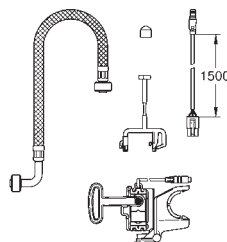

GROHE Sensia Arena
Installation kit for automatic flush of Sensia Arena shower toilet
Suitable for Sensia Arena shower toilet on a 1.13m Rapid SL frame
Consisting of:
servo motor for GD 2
actuation rod for flushing valve
cable and blind cap
flexible hose
WC actuation plate not included
CE approved