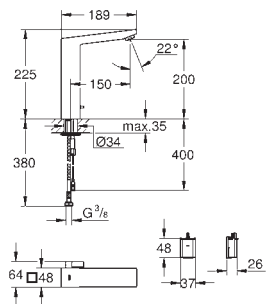

Eurocube E
Infra-red electronic basin mixer 1/2" with mixing device and adjustable temperature limiter
with infrared sensor for bi-directional communication for monitoring, configuration and servicing
6V lithium-battery, type CR-P2
battery lifetime approx. 7 years (150 actuations a day)
GROHE StarLight chrome finish
laminar spray regulator 5.7 l/min
flexible connection hoses
non-return valve
dirt strainers
with integrated solenoid valve
external battery
rapid installation system
multistage battery status display
7 pre-set programs
auto flush
thermal disinfection
cleaning mode
additional functions and precise settings
by remote control 36 407
CE approved
noise classification 1 in accordance with DIN4109
type of protection faucet IP 59K

new

36 442 000 4005176415647 Chrome 789.00