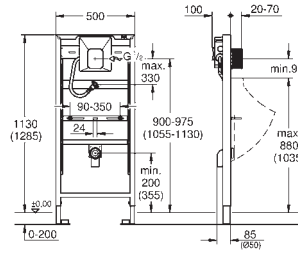

GROHE RAPID SL FOR URINAL

Ref. No. EAN code Colour Retail Guide Price (£)

38 786 001 4005176864025 299.00

Rapid SL for urinal
with GROHE Rapido U
for manual actuation or Tectron
infra-red electronic 6 V or 230 V
1.13 and 1.30 m installation height
for on-the-wall installations or studded walls
Includes:
height adjustable fitting connections
PE-outlet bend 50 mm dia
fixing bolts M8, with fixing device
for the ceramic
inlet connection and inlet connecting set
with stop valve
flow pressure min 0.5 bar
operating pressure max 10 bar
flush aid
functional unit checked ex factory
water supply connections 1/2" outer thread
connecting box for mains supply 230 V
installation box with gasket
inspection shaft incl. protection during
construction phase
wall brackets 38 558 00M (pair) not included and
must be ordered separately

39 376 000 4005176342998 213.03