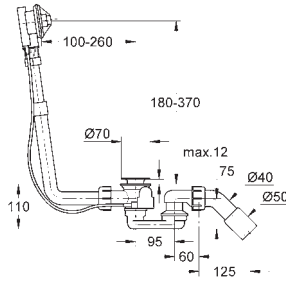

Ref. No.	EAN code	Colour	Retail Guide Price (£)

28 939 000	4005176209161		79.00

Talento
Pop-up bath waste and overflow
set for normal bath
and deep shower trays
with bowden cable
without finishing trim set
bottle trap
45° waste elbow

28 939 000	4005176209161		79.00