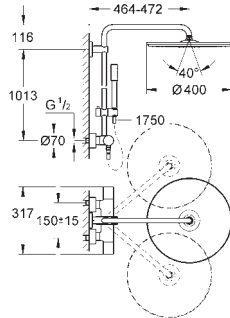

GROHE RAINSHOWER SYSTEM

Ref. No.	EAN code	Colour	Retail Guide Price (£)
27 174 001	4005176877162	Chrome	1,139.00

Rainshower System 400 with thermostat for wall mounting
horizontal swivable 450 mm projection shower arm
exposed thermostatic shower
with Aquadimmer function
allows change between:
Rainshower Cosmopolitan 400 head shower (28 778 000)
with ball joint
rotation angle $\pm 20^\circ$
hand shower Sena Stick (28 034 000)
adjustable height via gliding element (12 140 000)
shower hose 1.750 mm (28 025 000)
GROHE TurboStat compact cartridge
with wax thermoelement
GROHE SafeStop safety button at 38°C
(calibration required)
GROHE SafeStop Plus optional temperature limiter at 43°C included
GROHE CoolTouch
GROHE DreamSpray perfect spray pattern
GROHE StarLight chrome finish
SpeedClean anti-limescale system
Inner WaterGuide for a longer life

27 472 000	4005176882814	Chrome	1,009.00