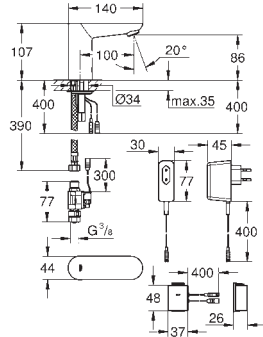

GROHE BLUETOOTH MONITORING

Ref. No.	EAN code	Colour	Retail Guide Price (£)
36 409 000	4005176320538	Chrome	425.00

Euroeco Cosmopolitan E Bluetooth
Infra-red electronic basin tap 1/2"
with infrared sensor and Bluetooth module for bi-directional communication for monitoring, configuration and service purpose
without power supply 36 338 000 (required)
rapid installation system
GROHE StarLight finish
GROHE EcoJoy mousseur 5.7 l/min
solenoid valve
dirt strainer
with Bluetooth 4.0* for wireless data communication for Apple** and Android devices
Bluetooth range (max. 10 m) varies depending on materials used and walls between transmitter and receiver
monitoring
password protected products
app detects all Bluetooth products in range
auto flush cycles and timing last auto flush usage per day over 30 days
thermal disinfection cycles and timings last disinfection
configuration
detection range and shut off delay
thermal disinfection
auto flush
cleaning mode
2 on/off timers
identification by name
service
send and save 3 profiles
reset to factory or user settings
hard and software version
CE approved
noise classification 1 in accordance with DIN4109
type of protection faucet IP 59K

36 414 000	4005176320583	Chrome	700.00