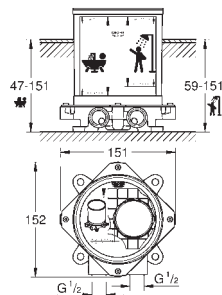

29 086 000	4005176935497		209.00

Rough-in set 1/2"
for floor-mounted tub spouts and mixers
without finishing trim set
installation plate with 360° horizontal and 3° vertical adjustment
installation depth 47-151 mm
depth compensation 104 mm
two 1/2" female connections (hot/cold supplies)
flushing plug