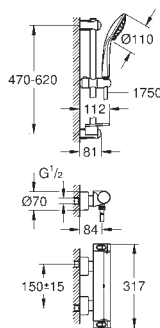

34 195 001	4005176926631	Chrome	299.00
Grohtherm 2000 Thermostatic shower mixer 1/2" with shower set Consisting of: Grohtherm 2000 thermostat shower mixer (34 169) Euphoria 110 Massage shower set, 600 mm (27 231 001)