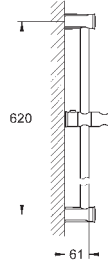

GROHE NEW TEMPESTA

Ref. No.	EAN code	Colour	Retail Guide Price (£)
27 519 000	4005176886485	Chrome	49.00
Tempesta Rustic Shower rail, 600 mm with wall brackets, glider and swivel holder GROHE StarLight chrome finish			
27 520 000	4005176886492	Chrome	49.00
ditto, 900 mm