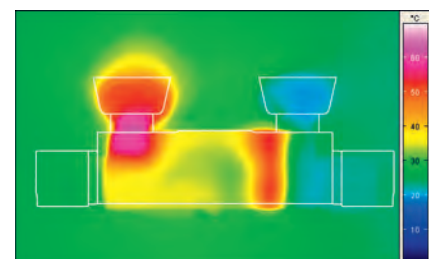

Safety surround = 100 % GROHE CoolTouch No risk of scalding

Thermal image
without GROHE CoolTouch