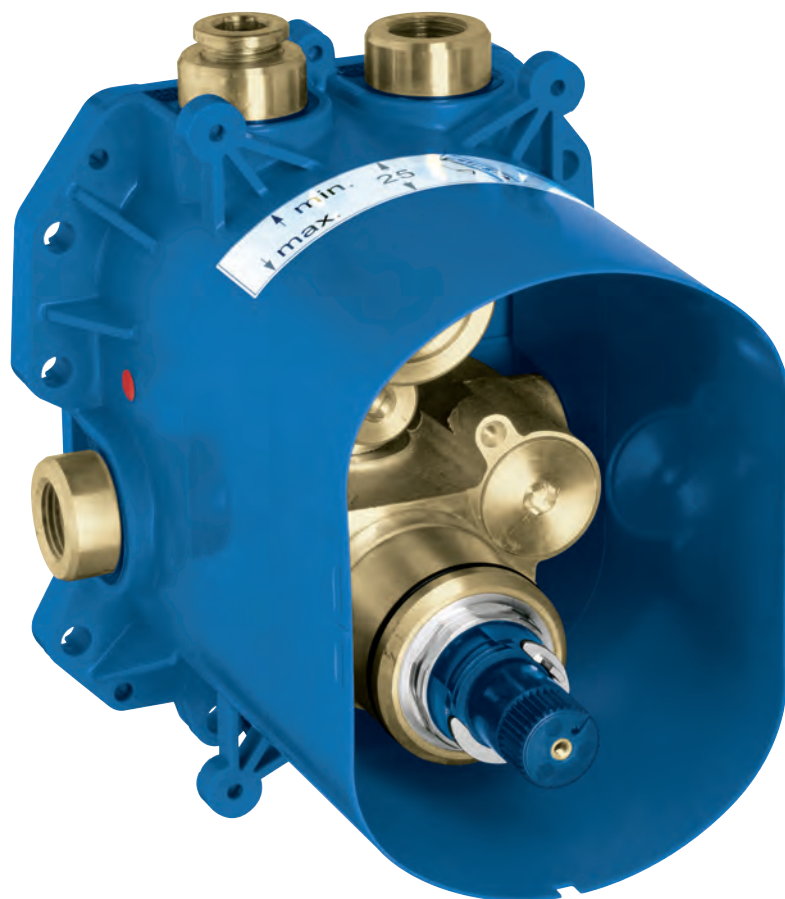

GROHE RAPIDO T