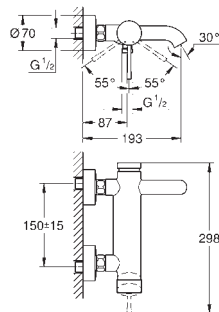

33 624 001	4005176990786	Chrome	179.00
33 624 DC1	4005176371097	supersteel	219.00
33 624 BE1	4005176426452	polished nickel	274.00
33 624 EN1	4005176426469	brushed nickel	274.00
33 624 GL1	4005176426391	cool sunrise	274.00
33 624 GN1	4005176426407	brushed cool sunrise	274.00
33 624 DA1	4005176426414	warm sunset	274.00
33 624 DL1	4005176426421	brushed warm sunset	274.00
33 624 A01	4005176426445	hard graphite	274.00
33 624 AL1	4005176426438	brushed hard graphite	274.00

Essence
Single-lever bath/shower mixer 1/2"
wall or deck mounted
metal lever
GROHE SilkMove 35 mm ceramic cartridge
with temperature limiter
GROHE StarLight chrome finish
automatic diverter: bath/shower
mousseur
shower outlet 1/2"
integrated non-return valve
S-unions
protected against backflow