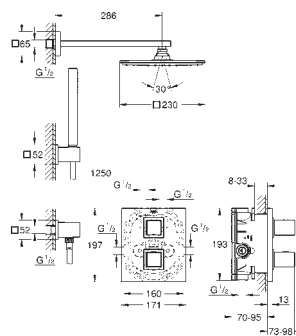

Grohtherm Cube
Perfect shower set with Rainshower Allure 230
Grohtherm Cube thermostat with integrated 2-way diverter (19 958 000)
GROHE Rapido T thermostatic mixer for concealed installation (35 500)
Rainshower Allure 230 head shower 1 spray (27 479 000)
Rainshower shower arm 286 mm (27 709 000)
Euphoria Cube wall holder set (27 703 000)
Euphoria Cube wall elbow connections (27 704 000)

19 910 000 4005176987014 Chrome 49.00

Eurocube
Volume Control Trim
for concealed valves, 1/2", 3/4"
without concealed body
installation depth adjustable
16 - 38 mm
metal handle
Sliding escutcheon with wall sealing
GROHE StarLight chrome finish

35 028 000 4005176908316 119.00