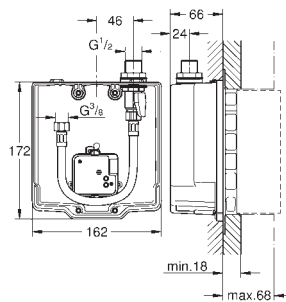

**Euroeco Cosmopolitan E
Concealed mounting box**
wall installation
for installation with pre-mixed or cold water
suitable for IR-sets for final installation
stop valve
connection housing for power supply
suitable for
36 335 SD0, 36 273 000, 36 334 SD0, 36 411 000, 36 410 000

36 336 000 4005176896729 261.55