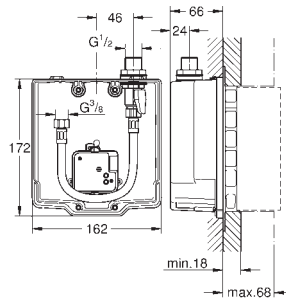

GROHE EUROSMART COSMOPOLITAN E

Ref. No. EAN code Colour Retail Guide Price (£)

36 337 000 4005176896736 99.00

Euroeco Cosmopolitan E
Concealed mounting box
wall installation
for installation with pre-mixed or cold water
suitable for IR-sets for final installation
stop valve
connection housing for power supply
suitable for
36 335 SD0, 36 273 000, 36 334 SD0, 36 411 000, 36 410 000