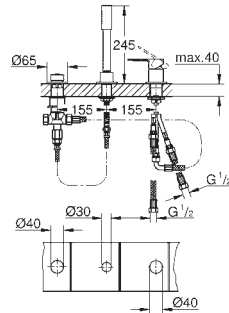

19 965 001 4005176409240 Chrome 439.00

Lineare
3-hole single-lever bath combination
Three hole installation
GROHE SilkMove 35 mm ceramic cartridge
GROHE StarLight chrome finish
OHM operating element
diverter bath/shower
hand shower Sena Stick (26 465)
metal shower hose 2000 mm
flexible connection hoses
connection for shower hose
protected against backflow
for use with 29 037 000
for combination with 28 990 / 28 991