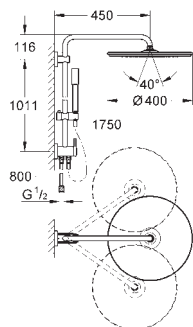

GROHE RAINSHOWER SYSTEM

Ref. No.	EAN code	Colour	Retail Guide Price (£)

27 175 000	4005176838507	Chrome	889.00

Rainshower System 400
Shower system with diverter
for wall mounting

horizontal swivable 450 mm projection shower arm
Rainshower Cosmopolitan 400 head shower (28 778 000)
with ball joint
rotation angle $\pm 20^\circ$
hand shower (28 034 000)
adjustable height via gliding element
(12 140 000)
connection to water supply with 1/2"-thread of
the 800 mm shower hose to faucet / wall union
metal shower hose 1750 mm
GROHE DreamSpray perfect flow
GROHE StarLight chrome finish
SpeedClean anti-limescale system
Inner WaterGuide for a longer life

27 058 000	4005176830464	Chrome	629.00