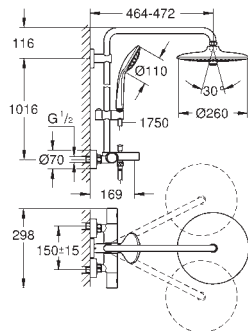

Euphoria System 260
Shower system with bath thermostat for wall mounting
Consisting of:
horizontal swivable 450 mm projection shower arm
exposed thermostatic shower
with Aquadimmer function
allows change between:
head shower Euphoria 260 (26 455)
3 spray patterns:
Rain, SmartRain, Jet
with ball joint
rotation angle $\pm 15^\circ$
bath inlet
separate diverter for hand shower
hand shower Euphoria 110 Massage
(27 221 000)
3 spray patterns:
Rain, SmartRain, Massage
adjustable height via gliding element
Silverflex shower hose 1750 mm (28 388 000)
distance between thermostat and upper bracket: 1016 mm
GROHE TurboStat compact cartridge
with wax thermoelement
GROHE SafeStop safety button at 38°C
(calibration required)
GROHE SafeStop Plus optional temperature limiter at 43°C included
GROHE DreamSpray perfect spray pattern
GROHE StarLight chrome finish
GROHE SprayDimmer (Stepless
flow rate reduction)
SpeedClean anti-limescale system
Inner WaterGuide for a longer life
Twistfree preventing the hose from twisting
min.recommended pressure 1 bar
minimum flow rate 7 l/min.
min. recommended pressure 1 bar