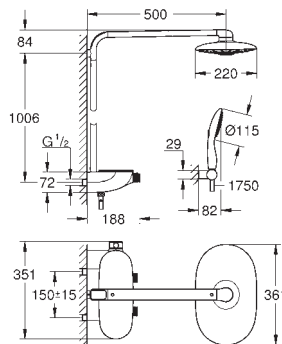

Rainshower System SmartControl 360 DUO with thermostat for wall mounting

Consisting of:

horizontal 500 mm shower arm
exposed SmartControl thermostat
allows change between:
head shower Rainshower 360 DUO, spray plate white
GROHE PureRain/GROHE Rain O² spray* and TrioMassage
hand shower Power&Soul 115, spray plate white (27 671 LS0)
hand shower wall holder (27 055 000)
Silverflex shower hose 1750 mm (28 388 000)

min. recommended pressure 1.5 bar

GROHE DreamSpray perfect spray pattern

GROHE StarLight chrome finish

GROHE CoolTouch prevents scalding on hot surfaces

GROHE TurboStat compact cartridge

with wax thermoelement

GROHE EcoJoy technology for less water and perfect flow

GROHE SafeStop safety button at 38°C

(calibration required)

GROHE SafeStop Plus optional temperature limiter at 43°C included

GROHE SmartControl push for ON-OFF, turn for volume adjustment from EcoJoy to full flow

GROHE EasyReach shower tray

SpeedClean anti-limescale system

Inner WaterGuide for a longer life

min.recommended pressure 1 bar

Twistfree preventing the hose from twisting

* to be decided during initial installation; factory default setting: GROHE PureRain