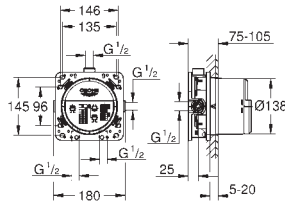

Ref. No. EAN code Colour Retail Guide Price (£)

35 600 000 4005176413469 125.00

GROHE Rapido SmartBox
Universal rough-in box, 1/2"
3 outlets 1/2"
2 inlets below, 1/2"
installation depth 75-105 mm
connection unit in DR brass
pre-mounted flushing plug
stable build-in box and protective cover
fixing options for solid walls and dry cladding
gasket
without set for final installation