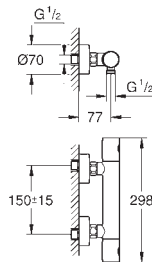

Grotherm 1000 Cosmopolitan M
Thermostatic shower mixer 1/2"
wall or deck mounted
GROHE StarLight finish
GROHE MetalGrip ergonomically shaped metal handles
GROHE SafeStop safety button at 38°C
(calibration required)
GROHE SafeStop Plus optional temperature limiter at 43°C included
GROHE TurboStat compact cartridge with wax thermoelement
integrated mixed water shut off
volume handle with **GROHE EcoButton**
(economy button with individually adjustable economy stop)
ceramic headpart 1/2", 180°
shower bottom outlet 1/2"
built-in non return valves
dirt strainers
protected against backflow
S-unions
metal escutcheon
min. recommended pressure 1 bar
GROHE EcoJoy technology for less water and perfect flow