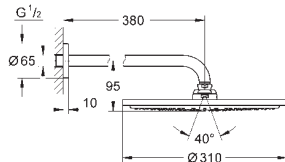

**Rainshower Cosmopolitan 310
Head shower set 380 mm, 1 spray**

Consisting of:

Head shower Rainshower Cosmopolitan 310 (27 478 000)

1 spray pattern:

Rain

shower arm Rainshower 380 mm (28 361 000)

GROHE EcoJoy 9.5 l/min flow limiter

GROHE DreamSpray perfect spray pattern

GROHE StarLight chrome finish

SpeedClean anti-limescale system

DropStop no afterdripping from the horizontal

shower head after closing the valve

26 067 000	4005176937217	Chrome	469.00
26 067 DC0	4005176371189	supersteel	639.00
26 067 BE0	4005176427329	polished nickel	674.00
26 067 EN0	4005176427336	brushed nickel	674.00
26 067 GL0	4005176427268	cool sunrise	674.00
26 067 GN0	4005176427275	brushed cool sunrise	674.00
26 067 DA0	4005176427282	warm sunset	674.00
26 067 DL0	4005176427299	brushed warm sunset	674.00
26 067 A00	4005176427312	hard graphite	674.00
26 067 AL0	4005176427305	brushed hard graphite	674.00