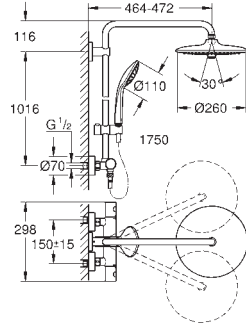

min. recommended pressure 1 bar

minimum flow rate 7 l/min.

min. recommended pressure 1 bar

optional upgrade: **GROHE EasyReach** tray (26 362)

GROHE EUPHORIA SHOWER SYSTEM

Ref. No.	EAN code	Colour	Retail Guide Price (£)
27 615 001	4005176417825	Chrome	517.00