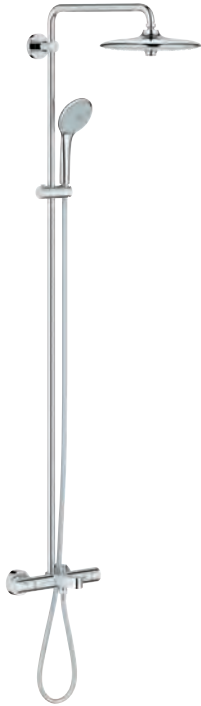

GROHE EUPHORIA SHOWER SYSTEM

Ref. No.	EAN code	Colour	Retail Guide Price (£)
27 475 001	4005176417863	Chrome	647.00

Euphoria System 260
Shower system with bath thermostat for wall mounting
Consisting of:
horizontal swivable 450 mm projection shower arm
exposed thermostatic shower
with Aquadimmer function
allows change between:
head shower Euphoria 260 (26 457)
3 spray patterns:
Rain, SmartRain, Jet
with ball joint
rotation angle $\pm 15^\circ$
bath inlet
separate diverter for hand shower
hand shower Euphoria 110 Massage
(27 239 000)
3 spray patterns:
Rain, SmartRain, Massage
adjustable height via gliding element
Silverflex shower hose 1750 mm (28 388 000)
GROHE EcoJoy 9.5 l/min flow limiter
GROHE TurboStat compact cartridge
with wax thermoelement
GROHE SafeStop safety button at 38°C
(calibration required)
GROHE SafeStop Plus optional temperature limiter at 43°C included
GROHE DreamSpray perfect spray pattern
GROHE StarLight chrome finish
GROHE SprayDimmer (Stepless
flow rate reduction)
SpeedClean anti-limescale system
Inner WaterGuide for a longer life
Twistfree preventing the hose from twisting
min.recommended pressure 1 bar
minimum flow rate 7 l/min.
min. recommended pressure 1 bar

26 114 001	4005176417870	Chrome	634.00