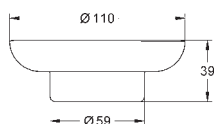

GROHE ESSENTIALS

Ref. No.	EAN code	Colour	Retail Guide Price (£)
40 369 001	4005176326196	Chrome	17.49
40 369 BE1	4005176430176	polished nickel	24.58
40 369 EN1	4005176326202	brushed nickel	24.58
40 369 GL1	4005176429422	cool sunrise	24.58
40 369 GN1	4005176429873	brushed cool sunrise	24.58
40 369 DA1	4005176428975	warm sunset	24.58
40 369 DL1	4005176430022	brushed warm sunset	24.58
40 369 A01	4005176429576	hard graphite	24.58
40 369 AL1	4005176429729	brushed hard graphite	24.58

Essentials
Glass/soap dish holder
material: metal
for crystal glass (40 372 001)
soap dish (40 368 001) or soap dispenser (40 394 001)
concealed fastening
GROHE StarLight chrome finish

40 394 001	4005176326233	Chrome	14.16
40 394 DC1	4005176421532	supersteel	18.74
40 394 BE1	4005176430183	polished nickel	19.99
40 394 EN1	4005176412646	brushed nickel	19.99
40 394 GL1	4005176429439	cool sunrise	19.99
40 394 GN1	4005176429880	brushed cool sunrise	19.99
40 394 DA1	4005176428982	warm sunset	19.99
40 394 DL1	4005176430039	brushed warm sunset	19.99
40 394 A01	4005176429583	hard graphite	19.99
40 394 AL1	4005176429736	brushed hard graphite	19.99

Essentials
Soap dispenser
material: glass / metal
fits in the following holders:
Essentials (40 369 000)
Essentials Cube (40 508 000)
Bau Cosmopolitan (40 585)
Essentials Authentic (40 652)
GROHE StarLight chrome finish

40 368 001	4005176326219		4.83

Essentials
Soap dish
material: glass
fits in the following holders:
Essentials (40 369 000)
Essentials Cube (40 508 000)
Bau Cosmopolitan (40 585)
Essentials Authentic (40 652)

40 372 001	4005176326226		5.83

Essentials
Crystal glass
material: glass
fits in the following holders:
Essentials (40 369 000)
Essentials Cube (40 508 000)
Bau Cosmopolitan (40 585)
Essentials Authentic (40 652)