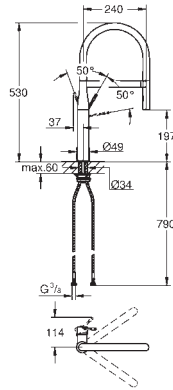

GROHE ESSENCE

new

Ref. No.	EAN code	Colour	Retail Guide Price (£)
30 294 000	4005176341472	Chrome	379.00
30 294 DC0	4005176341489	supersteel	489.00

Essence
Single-lever sink mixer 1/2"
monobloc installation
GROHE StarLight chrome finish
28 mm ceramic cartridge
with **GROHE SilkMove**
flow strainer
with integrated temperature limiter
professional spray
with flexible, hygienic GROHFlexx kitchen santoprene hose
diverter: laminar spray/SpeedClean shower jet
automatic return to laminar spray
metal spray
GROHE EasyDock M integrated magnet for
seamless docking of the spray head
swivel spout
swivel area 360°
protected against backflow
flexible connection hoses
rapid installation system