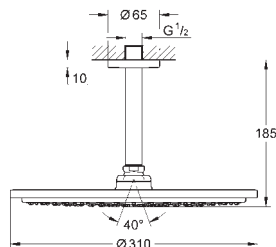

**Rainshower Cosmopolitan 310
Head shower set ceiling 142 mm, 1 spray**

Consisting of:

Head shower Rainshower Cosmopolitan 310 (27 478 000)

1 spray pattern:

Rain

shower arm Rainshower ceiling 142 mm (28 724 000)

GROHE EcoJoy 9.5 l/min flow limiter

GROHE DreamSpray perfect spray pattern

GROHE StarLight chrome finish

SpeedClean anti-limescale system

DropStop no afterdripping from the horizontal

shower head after closing the valve