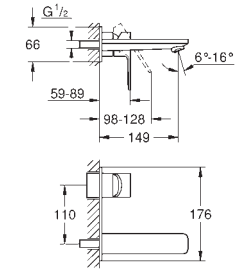

GROHE LINEARE

	Ref. No.	EAN code	Colour	Retail Guide Price (£)
new	23 296 001	4005176409127	Chrome supersteel	269.00
	23 296 DC1	4005176412738		334.00
new	23 405 001	4005176409134	Chrome supersteel	249.00
	23 405 DC1	4005176412745		299.00
new	20 304 001	4005176409141	Chrome	319.00
new	19 409 001	4005176409158	Chrome supersteel	249.00
	19 409 DC1	4005176412752		319.00
new	23 444 001	4005176411977	Chrome supersteel	249.00
	23 444 DC1	4005176412769		319.00

Lineare
Single-lever basin mixer 1/2"
L-Size
monobloc installation
metal lever
28 mm ceramic cartridge
with **GROHE SilkMove**
with temperature limiter
GROHE StarLight chrome finish
GROHE EcoJoy SpeedClean mousseur 5.7 l/min
GROHE QuickFix Plus installation system
swivel spout with mousseur
and stop limiter
pop-up waste set 1 1/4"
flexible connection hoses

Lineare
Basin mixer 1/2"
XL-Size
monobloc installation
metal lever
for free-standing basins
28 mm ceramic cartridge
with **GROHE SilkMove**
with temperature limiter
GROHE StarLight chrome finish
GROHE EcoJoy SpeedClean mousseur 5.7 l/min
GROHE QuickFix Plus rapid installation system
smooth body
flexible connection hoses

Lineare
Three-hole basin mixer 1/2"
M-Size
metal lever
ceramic headparts 1/2", 90°
GROHE StarLight chrome finish
GROHE EcoJoy SpeedClean mousseur 5.7 l/min
GROHE QuickFix installation system
pop-up waste set 1 1/4"
pressure-proof, flexible connection hoses
between spout and side valves
union nut 1/2" x 10.5 mm

Lineare
2-hole basin mixer
M-Size
wall or deck mounted
set for final installation for
23 571 000
without concealed body
metal escutcheon
metal lever
GROHE StarLight chrome finish
GROHE EcoJoy mousseur 5.7 l/min
GROHE AquaGuide adjustable mousseur
centre distance 110 mm
projection 149 mm

Lineare
2-hole basin mixer
L-Size
wall or deck mounted
set for final installation for
23 571 000
without concealed body
metal escutcheon
metal lever
GROHE StarLight chrome finish
GROHE EcoJoy mousseur 5.7 l/min
GROHE AquaGuide adjustable mousseur
centre distance 110 mm
projection 207 mm