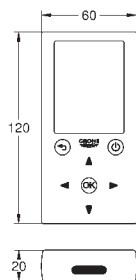

36 407 001	4005176368974		249.00

Remote control
for all GROHE one eye infra-red products
as of 06/2015 and GROHE Blue Home
monitoring
consumption and usage data
thermal disinfection cycles (infrared mixers)
auto flush cycles (infrared mixers)
cleaning mode cycles (GROHE Blue Home)
filter and CO₂ capacity (GROHE Blue Home)
configuration
cleaning mode activation
thermal disinfection (infrared mixers)
detection range (infrared mixers)
shut off delay (infrared mixers)
auto flush (infrared mixers)
filter capacity (GROHE Blue Home)
service
send and save profile
reset to factory or user settings
service details
demo mode
error codes (GROHE Blue Home)
3 x 1.5 V DC (AAA) battery supply

COMMERCIAL
FITTINGS