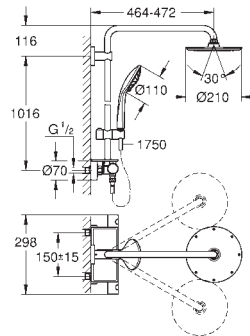

GROHE EUPHORIA SHOWER SYSTEM

Ref. No. EAN code Colour Retail Guide Price (£)

26 363 000 4005176339264 Chrome 629.00

Euphoria System 210 with thermostat for wall mounting
Consisting of:
horizontal swivable 450 mm projection shower arm
exposed thermostatic shower with Aquadimmer function allows change between:
metal head shower Rainshower Cosmopolitan 210 (28 368 000)
Rain spray pattern with ball joint rotation angle $\pm 15^\circ$
hand shower Euphoria 110 Massage (27 221 000)
adjustable height via gliding element
Silverflex shower hose 1750 mm (28 388 000)
GROHE EasyReach tray (26 362 LN0) minimum flow rate 7 l/min.
GROHE DreamSpray perfect spray pattern
GROHE StarLight chrome finish
GROHE TurboStat compact cartridge with wax thermoelement
GROHE SafeStop safety button at 38°C (calibration required)
GROHE SafeStop Plus optional temperature limiter at 43°C included
SpeedClean anti-limescale system
Inner WaterGuide for a longer life
Twistfree preventing the hose from twisting

27 964 000 4005176929595 Chrome 649.00