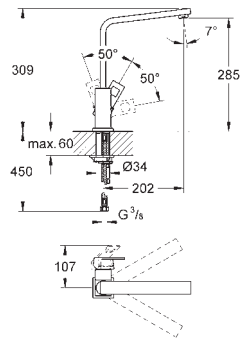

31 255 000	4005176901416	Chrome	179.00

Eurocube
Single-lever sink mixer 1/2"
high spout
monobloc installation
GROHE StarLight finish
28 mm ceramic cartridge
with **GROHE SilkMove**
mousseur
swivel cast spout
swivel area 360°
flexible connection hoses
rapid installation system