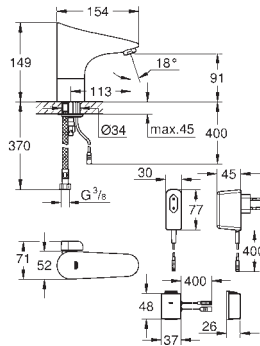

GROHE BLUETOOTH MONITORING

Ref. No.	EAN code	Colour	Retail Guide Price (£)
36 411 000	4005176320552	Chrome	635.00

Europlus E Bluetooth
Infra-red electronic basin tap 1/2" with mixing device
with infrared sensor and Bluetooth module for bi-directional communication for monitoring, configuration and service purpose
without power supply 36 338 000 (required)
rapid installation system
mixing device with adjustable hot water limiter
GROHE StarLight finish
GROHE EcoJoy mousseur 5.7 l/min
with integrated solenoid valve
integrated non-return valves
and dirt strainers
with Bluetooth 4.0* for wireless data communication
for Apple** and Android devices
Bluetooth range (max. 10 m) varies depending on materials used and walls
between transmitter and receiver
monitoring
password protected products
app detects all Bluetooth products in range
auto flush cycles and timing last auto flush
usage per day over 30 days
thermal disinfection cycles and timings last disinfection
configuration
detection range and shut off delay
auto flush
thermal disinfection
cleaning mode
2 on/off timers
identification by name
service
send and save 3 profiles
reset to factory or user settings
hard and software version
CE approved
noise classification 1 in accordance
with DIN4109
type of protection faucet IP 59K

36 413 000	4005176320576	Chrome	516.00