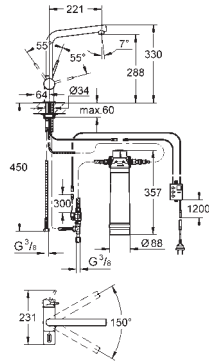

GROHE BLUE PURE

Ref. No.	EAN code	Colour	Retail Guide Price (£)
31 345 002	4005176987885	Chrome	639.00
31 345 DC2	4005176987892	supersteel	739.00

GROHE Blue Minta Pure Starter kit

Consisting of:
GROHE Blue Minta single-lever sink mixer with filtration function
monobloc installation
separate handle for filtered water
headpart 1/2"

GROHE StarLight finish

GROHE SilkMove 35 mm ceramic cartridge

adjustable flow rate limiter

swivel tubular spout

swivel area 150°

separate inner water ways for filtered

and non-filtered water

flexible connection hoses

type of protection IP 21

main switching power supply 100 - 240 V AC

50/60 Hz with safety extra-low voltage (SELV)

6 V DC to filter change display unit

GROHE Blue size S filter, filter head with flexible adjustment

adjustable for 600 litre, 1500 litre or

3000 litre filter cartridges

this product contains built-in LED lamps, which

cannot be changed: energy efficiency class: A+

31 344 001	4005176987861	Chrome	789.00
31 344 DC1	4005176987878	supersteel	799.00