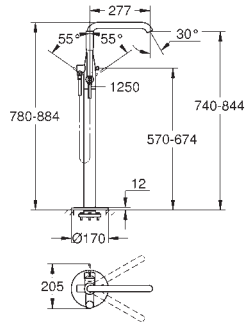

Essence

Single-lever bath mixer 1/2", floor mounted

set for final installation for
45 984 001

without roughing-in-set

GROHE SilkMove 35 mm ceramic cartridge
with temperature limiter

GROHE StarLight chrome finish

automatic diverter: bath/shower

swivel spout with mousseur

and stop limiter

projection 277 mm

integrated non-return valve

in the shower outlet 1/2"

with shower holder

hand shower Euphoria Cosmopolitan Stick (27 806 000) 7.6 l/min

Silverflex shower hose 1250 mm (28 362)

protected against backflow

45 984 001	4005176992056		319.00