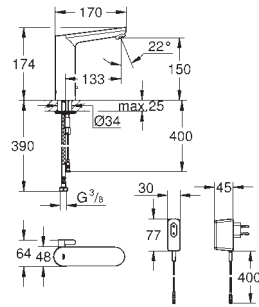

GROHE EUROSMART COSMOPOLITAN E

Ref. No.	EAN code	Colour	Retail Guide Price (£)
36 421 000	4005176368523	Chrome	315.60

Eurosmart Cosmopolitan E
Infra-red electronic basin mixer 1/2" L-Size
with mixing device and adjustable temperature limiter
with infrared sensor for bi-directional communication for monitoring, configuration and servicing
without power supply 36338000 (required)
GROHE StarLight finish
GROHE EcoJoy mousseur 5.7 l/min
flexible connection hoses
non-return valve
dirt strainers
with integrated solenoid valve
rapid installation system
7 pre-set programs
auto flush
thermal disinfection
cleaning mode
additional functions and precise settings
by remote control 36 407
CE approved
noise classification 1 in accordance with DIN4109
type of protection faucet IP 59K

36 439 000	4005176389740	Chrome	246.56