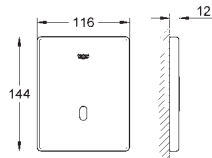

37 503 000 4005176320507

Chrome

599.00

Tectron Skate Bluetooth
Infra-red electronic for Urinal
for Rapido U 37 338 000
with transformer 100-240 V AC, 50-60 Hz, 6.75 V DC
with infrared sensor and Bluetooth module for bi-directional communication for
monitoring, configuration and service purpose
GROHE StarLight finish
flow pressure min 0.5 bar
operating pressure max 10 bar

with Bluetooth 4.0* for wireless data communication
Bluetooth transmitter frequency: 2.4 GHz
for Apple** and Android devices
Bluetooth range (max. 10 m) varies depending on materials used and walls
between transmitter and receiver

monitoring
password protected products
app detects all Bluetooth products in range
auto flush cycles and timing last auto flush
usage per day over 30 days

configuration
detection range and shut off delay
auto flush
cleaning mode
2 on/off timers
identification by name

service
send and save 3 profiles
reset to factory or user settings
CE approved
hard and software version