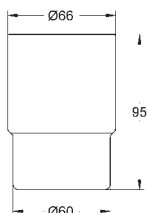

Essentials
Soap dish
material: glass
fits in the following holders:
Essentials (40 369 000)
Essentials Cube (40 508 000)
Bau Cosmopolitan (40 585)
Essentials Authentic (40 652)

40 372 001	4005176326226		5.83