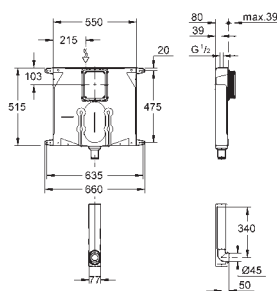

38 863 000 4005176832345 119.00

Flushing cistern for WC 80 mm
6 l / 3 l
pneumatic discharge valve offering 2 modes of operation: dual flush or single flush
water supply connection from top
with plaster base coating made of vinyl fleece
with push fit flexible hose union
with isolation valve 1/2"
Inspection shaft incl.
protection during construction phase,
for vertical flush plates only
fixing brackets