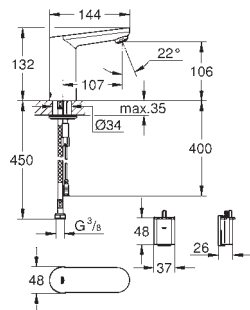

Eurosmart Cosmopolitan E
Infra-red electronic basin tap 1/2"
with infrared sensor for bi-directional communication for monitoring, configuration and servicing for cold or premixed water
6V lithium-battery, type CR-P2
battery lifetime approx. 7 years (150 actuations a day)
GROHE StarLight chrome finish
GROHE EcoJoy mousseur 5.7 l/min
flexible connection hose
dirt strainer
with integrated solenoid valve
external battery
rapid installation system
multistage battery status display
7 pre-set programs
auto flush
thermal disinfection
cleaning mode
additional functions and precise settings
by remote control 36 407
CE approved
noise classification 1 in accordance with DIN4109
type of protection faucet IP 59K

36 330 001	4005176305788	Chrome	319.00