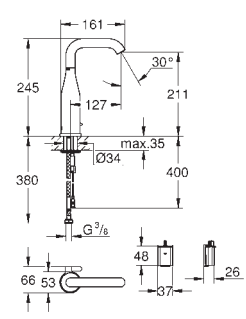

Essence E
Infra-red electronic basin mixer 1/2" with mixing device and adjustable temperature limiter
with infrared sensor for bi-directional communication for monitoring, configuration and servicing
6V lithium-battery, type CR-P2
battery lifetime approx. 7 years (150 actuations a day)
GROHE StarLight chrome finish
adjustable swivel area 0° / 150° / 360°
laminar spray regulator 5.0 l/min
flexible connection hoses
non-return valve
dirt strainers
with integrated solenoid valve
external battery
rapid installation system
multistage battery status display
7 pre-set programs
auto flush
thermal disinfection
cleaning mode
additional functions and precise settings
by remote control 36 407
CE approved
noise classification 1 in accordance with DIN4109
type of protection faucet IP 59K

new

36 446 000 4005176415685 Chrome 529.00