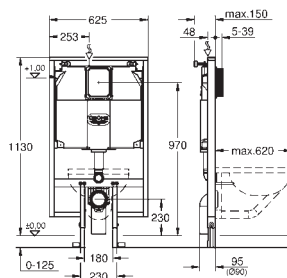

Rapid SL set for WC

for small, narrow bathrooms
flushing cistern 80 mm
1.13 m finished installation height
element width 0.62 m
for on-the-wall installations or studded walls

Includes

Frame/cistern for wall hung pan
Wall brackets for on-the-wall installation (38 558 00M)
Fixing bolts for wc and floor