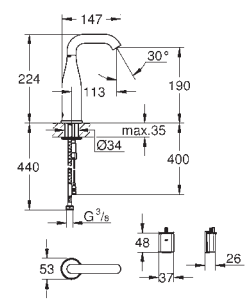

Essence E
Infra-red electronic basin tap 1/2"
with infrared sensor for bi-directional communication for monitoring, configuration and servicing
for cold or premixed water
6V lithium-battery, type CR-P2
battery lifetime approx. 7 years (150 actuations a day)
GROHE StarLight chrome finish
adjustable swivel area 0° / 150° / 360°
laminar spray regulator 5.0 l/min
flexible connection hose
dirt strainer
with integrated solenoid valve
external battery
rapid installation system
multistage battery status display
7 pre-set programs
auto flush
thermal disinfection
cleaning mode
additional functions and precise settings
by remote control 36 407
CE approved
noise classification 1 in accordance with DIN4109
type of protection faucet IP 59K