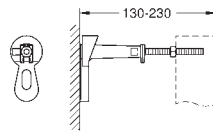

Rapid SL Front wall brackets
for against-the-wall installations
for fixing the elements at the brick-wall
or in front of the studded wall
adjustment from 130 - 230 mm
2 pieces