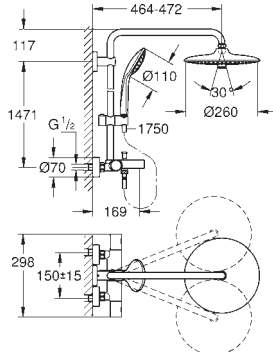

GROHE EUPHORIA SHOWER SYSTEM

Ref. No.	EAN code	Colour	Retail Guide Price (£)
27 475 001	4005176417863	Chrome	647.00

Euphoria System 260
Shower system with bath thermostat for wall mounting
Consisting of:
horizontal swivable 450 mm projection shower arm
exposed thermostatic shower
with Aquadimmer function
allows change between:
head shower Euphoria 260 (26 457)
3 spray patterns:
Rain, SmartRain, Jet
with ball joint
rotation angle $\pm 15^\circ$
bath inlet
separate diverter for hand shower
hand shower Euphoria 110 Massage
(27 239 000)
3 spray patterns:
Rain, SmartRain, Massage
adjustable height via gliding element
Silverflex shower hose 1750 mm (28 388 000)
GROHE EcoJoy 9.5 l/min flow limiter
GROHE TurboStat compact cartridge
with wax thermoelement
GROHE SafeStop safety button at 38°C
(calibration required)
GROHE SafeStop Plus optional temperature limiter at 43°C included
GROHE DreamSpray perfect spray pattern
GROHE StarLight chrome finish
GROHE SprayDimmer (Stepless
flow rate reduction)
SpeedClean anti-limescale system
Inner WaterGuide for a longer life
Twistfree preventing the hose from twisting
min.recommended pressure 1 bar
minimum flow rate 7 l/min.
min. recommended pressure 1 bar

26 114 001	4005176417870	Chrome	634.00