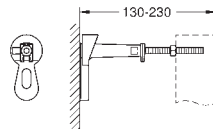

38 558 00M 4005176291418

25.00

Rapid SL Front wall brackets
for against-the-wall installations
for fixing the elements at the brick-wall
or in front of the studded wall
adjustment from 130 - 230 mm
2 pieces