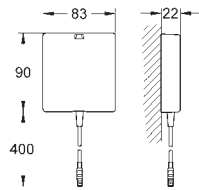

GROHE BLUETOOTH MONITORING

Ref. No.	EAN code	Colour	Retail Guide Price (£)

36 338 000	4005176896743		79.00

Switch mode power supply

for one eye infra-red wash basin mixer
switch mode power supply with operating voltage
100-230 V AC, 50 - 60 Hz
for concealed socket with cover and strain relief
suitable for the following products: 36 444 000, 36 440 000,
36 411 000, 36 413 000, 36 409 000, 36 325 001, 36 269 000,
36 015 001, 36 016 001, 36 421 000