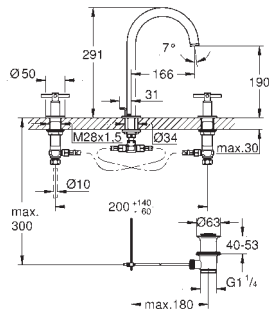

20 008 003	4005176455285	Chrome	451.00
20 008 DC3	4005176455292	supersteel	586.00
20 008 AL3	4005176455308	brushed hard graphite	631.00

Atrio
Three-hole basin mixer 1/2"
M-Size
ceramic headparts 1/2", 90°
GROHE StarLight chrome finish
GROHE EcoJoy 5.7 l/min laminar mousseur
swivel tubular spout with mousseur and stop limiter
pop-up waste set 1 1/4"
pressure-proof, flexible connection hoses
between spout and side valves
with cross handles
Two different sets of caps included. One set with „H“ and „C“ marking, one set without marking.
available April 2018

new