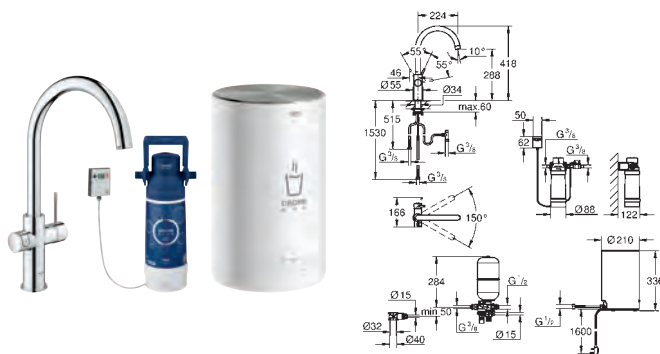

GROHE Red Duo Tap and M Size Boiler
Consisting of:
GROHE Red Duo single-lever sink mixer (30 033 000)
monobloc installation
C-spout
GROHE ChildLock push buttons for kettle hot water
TÜV certified triple electronic safeguards against accidental activation of boiling water
GROHE StarLight chrome finish
28 mm ceramic cartridge
with **GROHE SilkMove**
insulated tubular spout
swivel area 150°
separate water ways
flexible connection hoses
connection for GROHE Red boiler
GROHE Red boiler M size
reservoir for kettle hot and hot water
3 litre 99° C kettle hot water
4 litre total capacity
required inlet pressure: 1-7 bar
with flexible connection hose and outlet for kettle hot water
CE approved
power supply 230 V 50 Hz
power consumption 2100 W
standby power consumption 15 W
energy efficiency class A
GROHE Red filter set
for protection of the boiler from limescale
Capacity 600 L at 15° dKH
5 phase filter
flow rate measuring unit