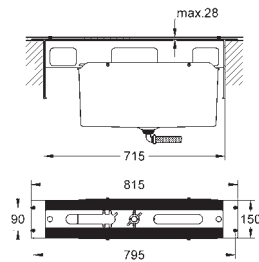

29 037 000	4005176865749		689.00

4/5-hole bath combination (optional)
baseframe for installation
under tiled surround
base frame
drainage box with
integrated outlet for splash water

45 388 000	4005176212758		74.10

Supporting legs for baseframe