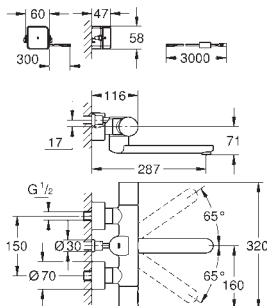

Eurosmart Cosmopolitan E Bluetooth
Infra-red electronic thermostatic basin mixer, wall mounted
with infrared sensor and Bluetooth module for bi-directional communication for monitoring, configuration and service purpose
with transformer 100-240 V AC, 50-60 Hz, 6.75 V DC
GROHE StarLight finish
GROHE CoolTouch
GROHE EcoJoy technology for less water and perfect flow
GROHE SafeStop safety button at 38°C
(calibration required)
swivel cast spout 219 mm
with swivel stop at 130° or fixed
projection 287 mm
laminar mousseur 9 l/min
S-unions
escutcheon covers for S-unions
non-return valve
dirt strainers
power connection cable 3.0 m
for use with connection set
39 383 000
with Bluetooth 4.0* for wireless data communication for Apple** and Android devices
Bluetooth range (max. 10 m) varies depending on materials used and walls between transmitter and receiver
monitoring
password protected products
app detects all Bluetooth products in range
auto flush cycles and timing last auto flush usage per day over 30 days
thermal disinfection cycles and timings last disinfection
configuration
detection range and shut off delay
auto flush
thermal disinfection
cleaning mode
2 on/off timers
identification by name
service
send and save 3 profiles
reset to factory or user settings
hard and software version
CE approved
noise classification 1 in accordance with DIN4109
type of protection faucet IP 59K