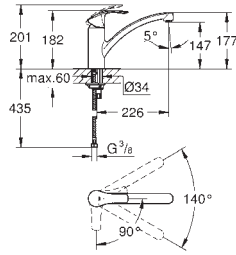

GROHE EUROSMART

Ref. No.	EAN code	Colour	Retail Guide Price (£)
32 221 002	4005176861949	Chrome	89.00

Eurosmart
Single-lever sink mixer 1/2"
low spout
monobloc installation
GROHE StarLight finish
GROHE SilkMove ES 35 mm ceramic cartridge with energy saving function via cold start and Eco-click
adjustable flow rate limiter
swivel cast spout
swivel area 140°
separate inner water ways – lead and nickel free
mousseur with coin slot for tool free replacement
flexible connection hoses
rapid installation system
Qualitel E1C2A2U3 applied for