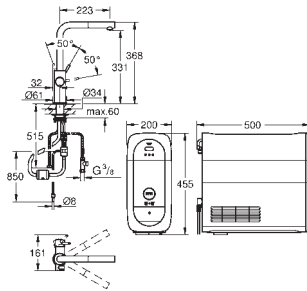

GROHE BLUE HOME

new

Ref. No.	EAN code	Colour	Retail Guide Price (£)
31 539 000	4005176437014	Chrome	1,899.00
31 539 DC0	4005176437021	supersteel	2,099.00

GROHE Blue Home

L-spout

Consisting of:
GROHE Blue Home single-lever sink mixer with filter function
monobloc installation

L-spout

touch operated for 3 types of filtered and chilled water
still, medium, sparkling

GROHE StarLight finish

28 mm ceramic cartridge

with GROHE SilkMove

pull out mousseur spout

swivel tubular spout, swivel area 150°

separate inner water ways for filtered

and non-filtered water

flexible connection hoses

GROHE Blue Home cooler

delivers 3 liters of chilled water per hour

180 Watt cooling unit, 230 V, 50 Hz

type of protection IP 21

CE approved

software set-up and monitoring of filter and CO₂ capacity possible via GROHE Ondus app

with Bluetooth 4.0* and WIFI interface for wireless data communication

for Apple** and Android devices

Bluetooth range (max. 10 m) varies depending on materials used and walls

between transmitter and receiver

adjustable for GROHE Blue filter S-Size, GROHE Blue

activated carbon filter and GROHE Blue magnesium+ filter

GROHE Blue filter S-Size, filter head with flexible

water hardness adjustment

for regions with water hardness of more than 9° dKH

for regions with water hardness below 9° dKH please order activated carbon filter

40 547 001

GROHE Blue 425 g CO₂ bottle

System requirements: Apple

iPhone with iOS 9.0 or higher

System requirements Android

smart phone with Android 4.3 or higher

Mobile devices and GROHE Ondus App*** are not included in delivery and have to be ordered separately via an authorised Apple store/store/iTunes or Google Play store.

* The Bluetooth word mark and logos are registered trademarks owned by Bluetooth SIG, Inc. and any use of such marks by Grohe AG is under license. Other trademarks and trade names are those of their respective owners.

** Apple, the Apple logo, iPod, iPod Touch, iPhone and iTunes are trademarks of Apple Inc., registered in the U.S. and other countries. Apple is not responsible for the function of this device or its compliance with safety and regulatory standards

*** Available for free via iTunes app or Google Play store.

This product includes an article which is declared as a hazardous substance.

Find more information in the safety data sheet. You can download the safety data at: www.grohe.com/safety-data-sheets/

available June 2018