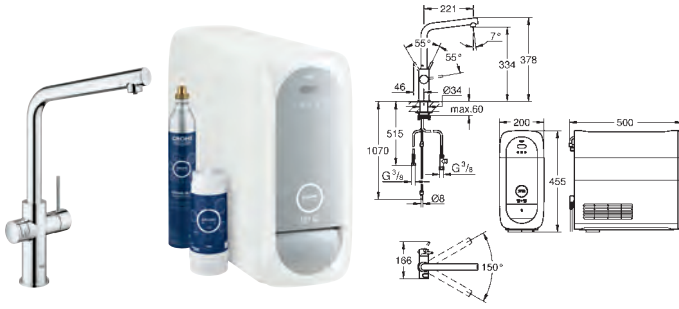

water hardness adjustment

for regions with water hardness of more than 9° dKH

for regions with water hardness below 9° dKH please order activated carbon filter

40 547 001

GROHE Blue 425 g CO₂ bottle

System requirements: Apple

iPhone with iOS 9.0 or higher

System requirements Android

smart phone with Android 4.3 or higher

Mobile devices and GROHE Ondus App*** are not included in delivery and have to be ordered separately via an authorised Apple store/store/iTunes or Google Play store.

* The Bluetooth word mark and logos are registered trademarks owned by Bluetooth SIG, Inc. and any use of such marks by Grohe AG is under license. Other trademarks and trade names are those of their respective owners.

** Apple, the Apple logo, iPod, iPod Touch, iPhone and iTunes are trademarks of Apple Inc., registered in the U.S. and other countries. Apple is not responsible for the function of this device or its compliance with safety and regulatory standards

*** Available for free via iTunes app or Google Play store.

This product includes an article which is declared as a hazardous substance. Find more information in the safety data sheet. You can download the safety data at: www.grohe.com/safety-data-sheets/

available April 2018

31 454 000	4005176323003	Chrome	1,799.00
31 454 DC0	4005176323010	supersteel	1,999.00
ditto, without integrated WIFI interface. Available until March 2018