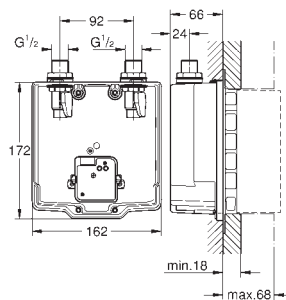

36 339 000 4005176896842 170.00

Eurosmart Cosmopolitan E
Concealed mounting box with mixture
wall installation
suitable for IR-sets for final installation
2 stop valves
housing with mixing device
non-return valve
connection housing for power supply
suitable for
36 315 000, 36 412 000, 36 376 000

COMMERCIAL
FITTINGS