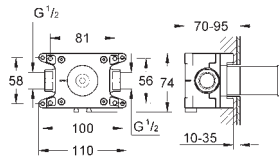

GROHE Rapido C / Concealed Valves
Rough-in for single volume control
for grid installation of Grohtherm Custom Shower system
built-in box with removable protection cover
waterproof membrane base for wall sealing
for masonry and drywall installation
fixing points for front and back wall
body of DR brass
pre-assembled ceramic headpart 3/4"
connection threads 1/2"
installation depth 70 - 95 mm

29 811 000 4005176062711 49.00