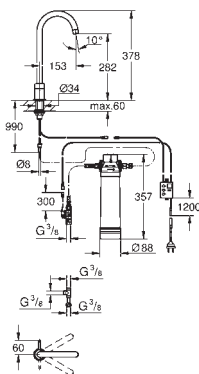

GROHE Blue Mono Pure Starter kit

Consisting of:

GROHE Blue Minta Mono tap with filter function

monobloc installation

handle for filtered table water

GROHE StarLight finish

swivel tubular spout

swivel area 150°

flexible connection hoses

type of protection IP 21

main switching power supply 100 - 240 V AC

50/60 Hz with safety extra-low voltage (SELV)

6 V DC to filter change display unit

GROHE Blue size S filter, filter head with flexible adjustment