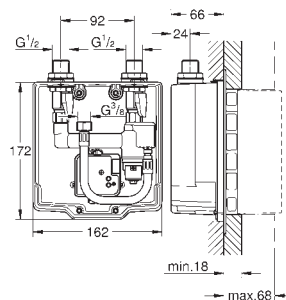

GROHE EUROSMART COSMOPOLITAN E

Ref. No. EAN code Colour Retail Guide Price (£)

36 337 000 4005176896736 99.00

Euroeco Cosmopolitan E
Concealed mounting box
wall installation
for installation with pre-mixed or cold water
suitable for IR-sets for final installation
stop valve
connection housing for power supply
suitable for
36 335 SD0, 36 273 000, 36 334 SD0, 36 411 000, 36 410 000