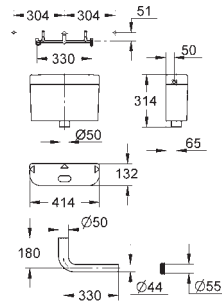

GROHE FLUSHING CISTERNS

Ref. No. EAN code Colour Retail Guide Price (£)

37 762 SH0 4005176213250 **alpine white** 69.00

Flushing cistern for WC
for concealed bath furniture installation
non-interruptible flush cycle
flush button not included
min. recommended pressure 0.2 bar
ABS flush pipe 180 mm x 320 mm
connection from the left/right hand side