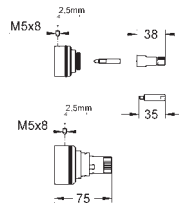

Extension set 27.5 mm
for Rapido T 35 500 000/35 050 000
for use with bath-thermostats with aquadimmer

47 186 000	4005176803901		179.00