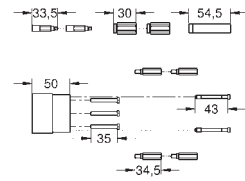

46 343 000 4005176189791 179.00

Extension set
50 mm
for universal single-lever mixer for concealed installation 1/2"