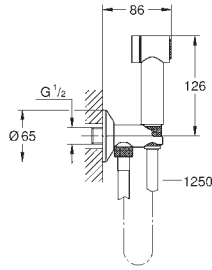

GROHE SENA TRIGGER SPRAYS

Ref. No.	EAN code	Colour	Retail Guide Price (£)
26 332 000	4005176332135	Chrome	159.00
Sena Trigger Spray 35 Wall holder set with angle valve 1 spray Consisting of: hand shower with trigger control (26 328) valve with integrated shower holder (26 333 000) Silverflex Longlife shower hose 1250 mm (26 335 000) GROHE StarLight chrome finish SpeedClean anti-limescale system Twistfree preventing the hose from twisting Min. recommended pressure 0.5 bar Please refer to local norms regarding installation.			
26 329 000	4005176332128	Chrome	149.00
ditto, hose 1.000 mm