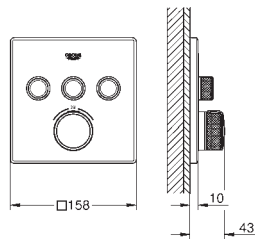

Grohtherm SmartControl
Thermostat for concealed installation with 3 valves
set for final installation for
GROHE Rapido SmartBox 35 600 000
metal wall escutcheon with **GROHE QuickFix** (covered escutcheon and shaft sealing, covered fixing), retroactively 6° adjustable
GROHE StarLight chrome finish
GROHE SmartControl push for ON-OFF, turn for volume adjustment from EcoJoy to full flow
exchangeable symbols
GROHE TurboStat compact cartridge
with wax thermoelement
GROHE SafeStop safety button at 38°C
(calibration required)
GROHE SafeStop Plus optional temperature limiter at 43°C included
built-in non return valve
and dirt strainers
multiple outlets can be run simultaneously
without roughing-in-set
flow performance:
outlet A = 23 l/min
outlet B = 27 l/min
outlet C = 23 l/min