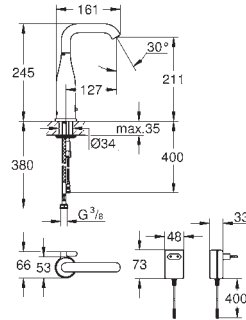

GROHE ESSENCE E

Ref. No. EAN code Colour Retail Guide Price (£)

new

36 444 000 4005176415661 Chrome 589.00

Essence E
Infra-red electronic basin mixer 1/2" with mixing device and adjustable temperature limiter
with infrared sensor for bi-directional communication for monitoring, configuration and servicing
without power supply 36338000 (required)
GROHE StarLight chrome finish
adjustable swivel area 0° / 150° / 360°
laminar spray regulator 5.0 l/min
flexible connection hoses
non-return valve
dirt strainers
with integrated solenoid valve
rapid installation system
7 pre-set programs
auto flush
thermal disinfection
cleaning mode
additional functions and precise settings
by remote control 36 407
CE approved
noise classification 1 in accordance with DIN4109
type of protection faucet IP 59K

new

36 445 000 4005176415678 Chrome 569.00