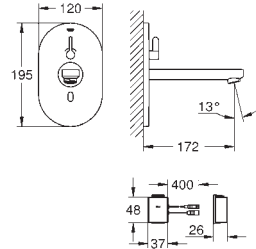

GROHE BLUETOOTH MONITORING

Ref. No.	EAN code	Colour	Retail Guide Price (£)

36 412 000	4005176320569	Chrome	550.00

Eurosmart Cosmopolitan E Bluetooth
Infra-red electronic basin mixer 1/2" with mixing device and adjustable temperature limiter
with infrared sensor and Bluetooth module for bi-directional communication for monitoring, configuration and service purpose
with transformer 100-240 V AC, 50-60 Hz, 6.75 V DC
set for final installation for concealed fitting box 36 339 000
GROHE StarLight finish
GROHE EcoJoy technology for less water and perfect flow
laminar flow straightener 9 l/min.
chrome escutcheon and spout
projection 172 mm
with Bluetooth 4.0* for wireless data communication
for Apple** and Android devices
Bluetooth range (max. 10 m) varies depending on materials used and walls
between transmitter and receiver
monitoring
password protected products
app detects all Bluetooth products in range
auto flush cycles and timing last auto flush
usage per day over 30 days
thermal disinfection cycles and timings last disinfection
configuration
detection range and shut off delay
auto flush
thermal disinfection
cleaning mode
2 on/off timers
identification by name
service
send and save 3 profiles
reset to factory or user settings
hard and software version
CE approved
noise classification 1 in accordance
with DIN4109

36 339 000	4005176896842		170.00