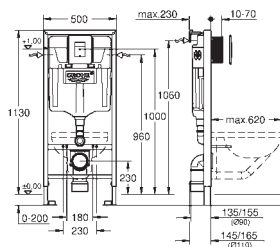

38 827 000	4005176870477	Chrome	379.00

Rapid SL 5 in 1 set for WC
flushing cistern GD2 , 6 I-2.6 I
1.13 m finished installation height
for on-the-wall installations or studded walls

Includes

Frame/cistern for wall hung pan
Noise protection set
Wall brackets for on-the-wall installation (38 558 00M)
Chrome flush plate
GROHE Fresh retrofit set:
enables access to concealed cistern
to add a cleaning tablet
(chlorine free tablets only)
Fixing bolts for wc and floor

Details:

200mm height adjustment, lockable when at required height
WC ceramics with small bearing area (< 205 mm)
require additional accessory 38 779 000
distance of fixing bolts 180/230 mm
outlet bend Ø 90 mm
depth adjustable
reducer Ø 90/110 mm
Insulated against condensation
water supply from left/right or back
including integrated angle valve
and push fit flexible hose union
Skate Cosmopolitan flush plate
for vertical and horizontal installation
for mounting of small flush plates please order revision shaft 40 911 000 (sold separately)