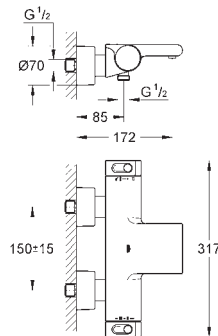

Grotherm 2000
Thermostatic bath/shower mixer 1/2"
wall or deck mounted
100% GROHE CoolTouch consisting of safety housing + S-unions with CoolTouch escutcheons
GROHE StarLight chrome finish
GROHE Aqua Paddle ergonomically shaped handles
GROHE SafeStop safety button at 38°C
(calibration required)
GROHE SafeStop Plus integrated temperature limiter at max 50°C
GROHE TurboStat compact cartridge with wax thermoelement
integrated mixed water shut off
GROHE AquaDimmer Eco with multiple function:
- integrated (economy button with economy stop for shower)
- flow control
shower bottom outlet 1/2"
- diverter: bath/shower
GROHE XL Waterfall
flow straightener
built-in non return valves
dirt strainers
protected against backflow
covered S-unions, CoolTouch escutcheons with wall sealing
optional upgrade: GROHE EasyReach shower tray (18 608 001)
min. recommended pressure 1 bar
integrated flow limiter 14 l/min in the shower outlet
GROHE EcoJoy technology for less water and perfect flow