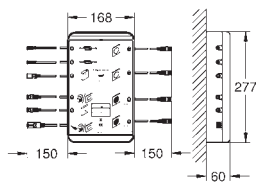

GROHE F-DIGITAL DELUXE

Ref. No.	EAN code	Colour	Retail Guide Price (£)

36 397 000	4005176999413		969.00

GROHE F-digital Deluxe
Base unit box 2.0 Bluetooth (BCU V2.0)
for connecting light, sound and steam modules

Consisting of:

- 2 plug connections, each for one pair of sound modules (36 360 000)
- 2 plug connections, each for one pair of light modules (36 359 000) or 1 ceiling shower (27 865 000) with integrated light
- 2 plug connections for steam module (36 362 000 or 36 368 000), including 1 connection for steam generator and 1 connection for temperature sensor
- 2 plug connections for power supply (per power supply max. 4 devices light/sound)
- 2 plug connections for Bluetooth unit (supply voltage and data line)

CE approved
must be accessible for service
optional the base unit box can be placed into extra equipment 36 367 000

42 429 000	4005176918520		99.00