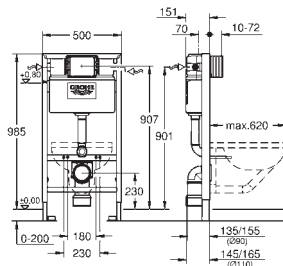

GROHE RAPID SL FOR WC

Ref. No. EAN code Colour Retail Guide Price (£)

38 525 001 4005176863967 319.00

Rapid SL set for WC
with flushing cistern 6 - 3 l
1.0 m finished installation height
for on-the-wall installations or studded walls

Includes

Frame/cistern for wall hung pan
Fixing bolts for wc and floor

Details:

200mm height adjustment, lockable when at required height
WC ceramics with small bearing area (< 205 mm)
require additional accessory 38 779 000

distance of fixing bolts 180/230 mm
outlet bend Ø 90 mm
depth adjustable
reducer Ø 90/110 mm

Insulated against condensation

water supply from left/right or back

including integrated angle valve
and push fit flexible hose union

wall brackets 38 558 00M (pair) not included and must be ordered separately

38 526 000 4005176291050 319.00