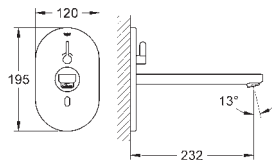

36 376 000 4005176932243 Chrome 499.00

Eurosmart Cosmopolitan E
Infra-red electronic basin mixer with mixing device and adjustable temperature limiter
with infrared sensor for bi-directional communication
for monitoring, configuration and servicing
with transformer 100-230 V AC, 50-60 Hz, 6 V DC
laminar flow straightener 9 l/min.
chrome escutcheon
chrome spout
projection 232 mm
7 pre-set programs
auto flush
thermal disinfection
cleaning mode
additional functions and precise settings
by remote control 36 407
set for final installation for concealed fitting box
36 339 000
CE approved
noise classification 1 in accordance
with DIN4109

36 315 000 4005176896590 Chrome 419.00
ditto, projection 170 mm