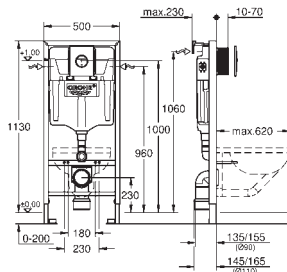

Rapid SL 3 in 1 set for WC flushing cistern GD2 , 6 l-2.6 l
1.13 m finished installation height
for on-the-wall installations or studded walls

Includes

Frame/cistern for wall hung pan
Wall brackets for on-the-wall installation (38 558 00M)
Chrome flush plate
Fixing bolts for wc and floor

Details:

WC ceramics with small bearing area (< 205 mm)
require additional accessory 38 779 000
distance of fixing bolts 180/230 mm
outlet bend Ø 90 mm
depth adjustable
reducer Ø 90/110 mm
Insulated against condensation
water supply from left/right or back
including integrated angle valve
and push fit flexible hose union
Nova Cosmopolitan flush plate
for vertical and horizontal installation
for mounting of small flush plates please order
inspection shaft 40 911 000 (sold separately)

38 761 000	4005176841620	Chrome	359.00