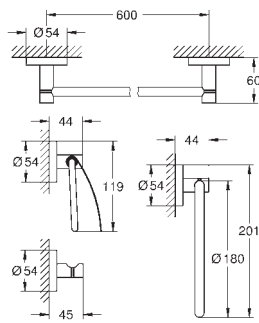

GROHE ESSENTIALS

Ref. No.	EAN code	Colour	Retail Guide Price (£)

40 776 001	4005176328633	Chrome	70.41

Essentials
4-in-1 Master bathroom accessories set

material: metal

Consisting of:

towel ring (40 365 001)

robe hook (40 364 001)

toilet paper holder (40 367 001)

towel rail, 600 mm (40 366 001)

concealed fastening

GROHE StarLight chrome finish