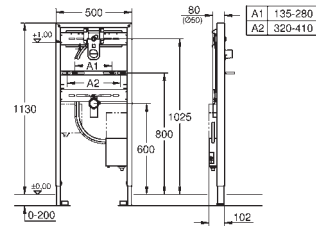

38 748 002 4005176416323 Chrome 469.00

Rapid SL for basin
for wall mounted fittings
with roughing-in set for infra-red electronic Europlus E 36 042 SD0,
Essence E 36 447 000 and Eurocube E 36 442 000
1.13 m finished installation height
for on-the-wall installations or studded walls
Includes
wash basin fixing bolts with
fixing device for ceramic
variable distance of fixing bolts
PE-outlet bend 50 mm dia
seal Ø 32 mm
pre-mounted roughing-in set
with protecting block
fire-proof pipe for laying electronic
cables
installation box with water group, stop valve and flush elbow
connection with noise protected fitting holder 1/2"
connecting box for mains supply 230 V
CE approved
for installation with pre-mixed or cold water
wall brackets 38 558 00M (pair) not included and
must be ordered separately