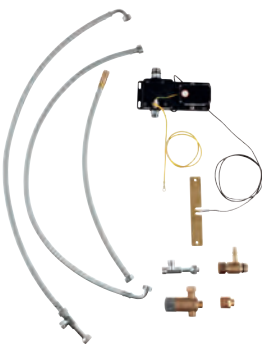

Foot Control
Dual flush valve set
Foot control: activation of water via contact with sensor
battery supply 6 V lithium-battery,
type CR-P2
CE approved
solenoid valve
fixed value mixing valve
automatically stops after 60 sec. (factory set)
type of protection IP 44
upgrade set for GROHE pull-out kitchen faucets