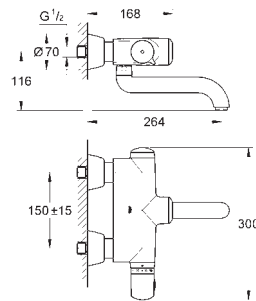

Europlus E Infrared electronic wash basin thermostat, 1/2"
with infrared sensor for bi-directional communication for monitoring, configuration and servicing wall or deck mounted 6V lithium-battery, type CR-P2 battery lifetime approx. 7 years (150 actuations a day) 3 modes to start mixer: hand-hand, hand-body or body-body reflection temperature scale handle with safety stop between 35°C and 45°C laminar flow straightener 9 l/min. non-return valve dirt strainers swivel cast spout, 192 mm projection 264 mm swivel range stop at 130°, lockable multistage battery status display 7 pre-set programs auto flush thermal disinfection cleaning mode additional functions and precise settings by remote control 36 407 CE approved noise classification 1 in accordance with DIN4109 type of protection IP 69K (planned)

36 240 001	4005176929427	Chrome	1,006.80
ditto, swivel cast spout 160 mm, projection 232 mm			

36 407 001	4005176368974		249.00