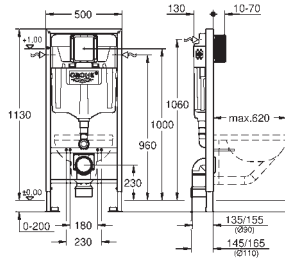

GROHE RAPID SL FOR WC

Ref. No.	EAN code	Colour	Retail Guide Price (£)

38 528 001	4005176863943		259.00

Rapid SL set for WC flushing cistern GD2 , 6 I-2.6 I
1.13 m finished installation height
for on-the-wall installations or studded walls

Includes

Frame/cistern for wall hung pan
Fixing bolts for wc and floor

Details:

200mm height adjustment, lockable when at required height
WC ceramics with small bearing area (< 205 mm)
require additional accessory 38 779 000
distance of fixing bolts 180/230 mm
outlet bend Ø 90 mm
depth adjustable
reducer Ø 90/110 mm

Insulated against condensation
water supply from left/right or back

including integrated angle valve
and push fit flexible hose union

wall brackets 38 558 00M (pair) not included and must be ordered separately
for mounting of small flush plates please order
revision shaft 40 911 000 (sold separately)

38 536 001	4005176863929		279.00