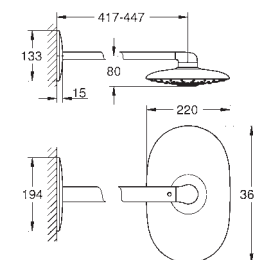

Rainshower 360 Duo
Head shower set 450 mm, 2 sprays
Consisting of:
head shower Rainshower 360 DUO, spray plate chrome
2 spray patterns:
GROHE PureRain/GROHE Rain O² spray* and TrioMassage
horizontal 450 mm shower arm
GROHE DreamSpray perfect spray pattern
GROHE StarLight chrome finish
SpeedClean anti-limescale system
Inner WaterGuide for a longer life
requires rough-in set 26 264 001 – to be ordered separately

* to be decided during initial installation; factory default setting: GROHE PureRain