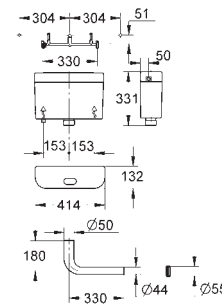

37 945 SH0 4005176256387 **alpine white** 69.00

Flushing cistern for WC 6L
for concealed bath furniture installation
non-interruptible flush cycle
flush button not included
ABS flush pipe 180 mm x 320 mm
min. recommended pressure 0.2 bar
connection from bottom left or right