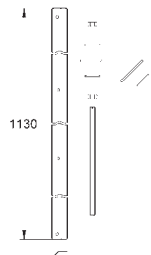

Rapid SL
set for corner installation
for WC, bidet, wash basin and urinal
single installation or fitting to a rail
fitting maximum 625 mm from the corner
fixing material for corner installation
2 wall brackets **1.13 m**
135°