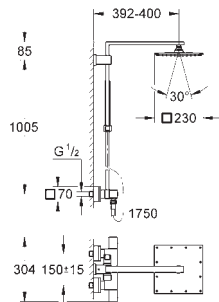

SHOWERS

26 087 000	4005176940828	Chrome	1,099.00
------------	---------------	--------	----------

Euphoria Cube System 230 Shower system with thermosttic mixer for wall mounting
 shower arm
 projection 400 mm
exposed thermostatic shower with Aquadimmer function allows change between:
 Rainshower Allure head shower (27 479 000)
 Rain spray pattern with ball joint rotation angle $\pm 15^\circ$
 hand shower Euphoria Cube (27 699 000)
 adjustable height via gliding element
 Silverflex shower hose 1750 mm (28 388 000)
GROHE EcoJoy technology for less water and perfect flow
GROHE TurboStat compact cartridge with wax thermoelement
GROHE SafeStop safety button at 38°C (calibration required)
GROHE SafeStop Plus optional temperature limiter at 43°C included
GROHE DreamSpray perfect spray pattern
GROHE StarLight chrome finish
SpeedClean anti-limescale system
Twistfree preventing the hose from twisting
 minimum flow rate 7 l/min.