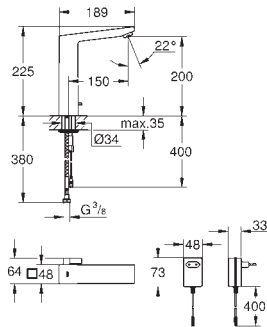

GROHE EUROCUBE E

Ref. No. EAN code Colour Retail Guide Price (£)

new

36 440 000 4005176415623 Chrome 729.00

Eurocube E
Infra-red electronic basin mixer 1/2" with mixing device and adjustable temperature limiter
with infrared sensor for bi-directional communication for monitoring, configuration and servicing
without power supply 36338000 (required)
GROHE StarLight chrome finish
laminar spray regulator 5.7 l/min
flexible connection hoses
non-return valve
dirt strainers
with integrated solenoid valve
rapid installation system
7 pre-set programs
auto flush
thermal disinfection
cleaning mode
additional functions and precise settings
by remote control 36 407
CE approved
noise classification 1 in accordance with DIN4109
type of protection faucet IP 59K

new

36 441 000 4005176415630 Chrome 699.00