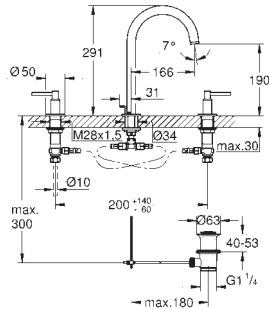

GROHE ATRIO

Ref. No. EAN code Colour Retail Guide Price (£)

new

20 009 003	4005176454974	Chrome	361.00
20 009 DC3	4005176454981	supersteel	469.00
20 009 AL3	4005176454998	brushed hard graphite	505.00

Atrio
Three-hole basin mixer 1/2"
M-Size
ceramic headparts 1/2", 90°
GROHE StarLight chrome finish
GROHE EcoJoy 5.7 l/min laminar mousseur
swivel tubular spout with mousseur and stop limiter
pop-up waste set 1 1/4"
flexible connection hoses between spout and side valves
with lever handles
Two different sets of caps included. One set with „H“ and „C“ marking, one set without marking.
available April 2018

new