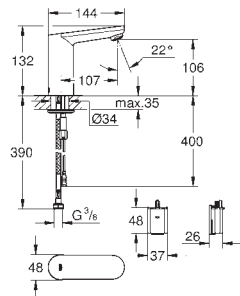

Eurosmart Cosmopolitan E
Infra-red electronic basin mixer 1/2"
with hidden mixing device and adjustable temperature limiter
with infrared sensor for bi-directional communication for monitoring, configuration and servicing
6V lithium-battery, type CR-P2
battery lifetime approx. 7 years (150 actuations a day)
GROHE EcoJoy mousseur 5.7 l/min
non-return valve
dirt strainers
with integrated solenoid valve
external battery
rapid installation system
multistage battery status display
7 pre-set programs
CE approved
noise classification 1 in accordance with DIN4109
type of protection faucet IP 59K