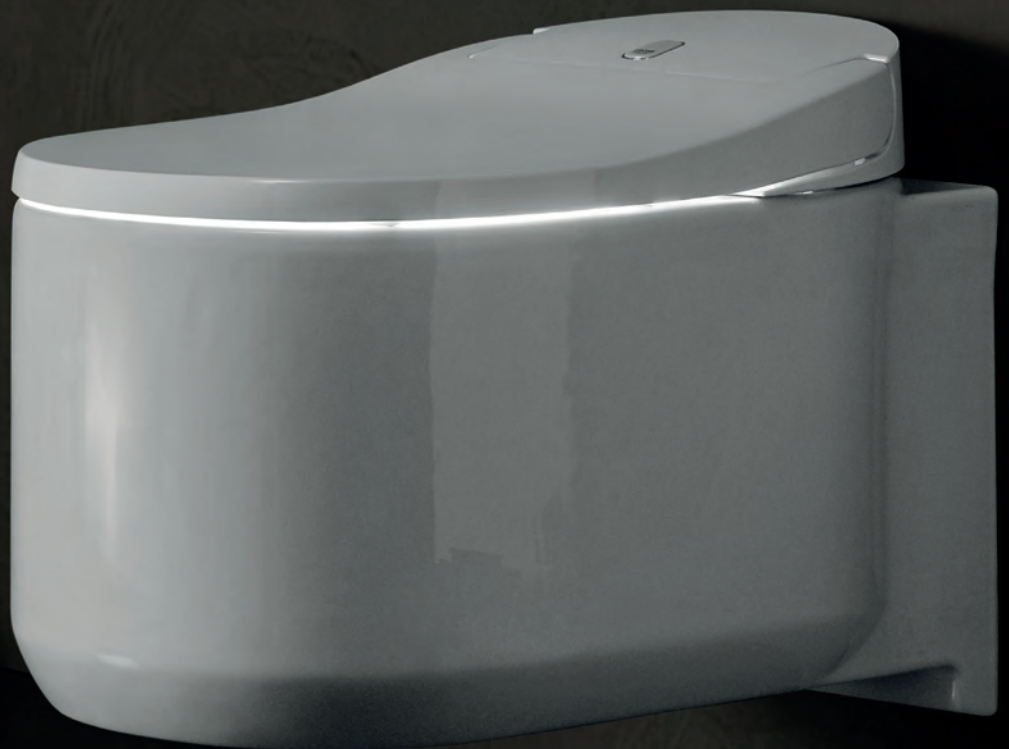

GROHE SENSIA SHOWER TOILETS