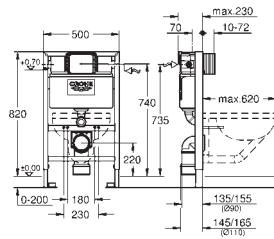

GROHE RAPID SL FOR WC

Ref. No.	EAN code	Colour	Retail Guide Price (£)

38 948 000	4005176911224		339.00

**Rapid SL 2-in-1 set for WC
with flushing cistern 6 - 3 l
0.82 m finished installation height**
for on-the-wall installations or studed walls

Includes

Frame/cistern for wall hung pan
Wall brackets for on-the-wall installation (38 558 00M)
Fixing bolts for wc and floor

Details:

200mm height adjustment, lockable when at required height
distance of fixing bolts 180/230 mm
outlet bend Ø 90 mm
depth adjustable
reducer Ø 90/110 mm
Insulated against condensation
water supply from left/right or back
including integrated angle valve
and push fit flexible hose union