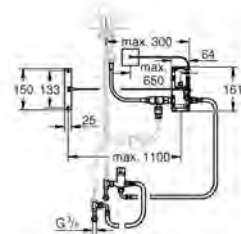

Foot Control
Dual flush valve set
Foot control: activation of water via contact with sensor
battery supply 6 V lithium-battery,
type CR-P2
CE approved
solenoid valve
fixed value mixing valve
automatically stops after 60 sec. (factory set)
type of protection IP 44
upgrade set for GROHE pull-out kitchen faucets