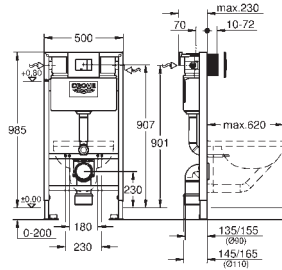

GROHE RAPID SL FOR WC

Ref. No. EAN code Colour Retail Guide Price (£)

38 888 000 4005176879630 Chrome 389.00

Rapid SL 4 in 1 set for WC with flushing cistern 6 - 3 I
1.0 m finished installation height

for on-the-wall installations or studded walls

Includes

Frame/cistern for wall hung pan
Wall brackets for on-the-wall installation (38 558 00M)
Chrome flush plate
GROHE Fresh retrofit set:
enables access to concealed cistern to add a cleaning tablet (chlorine free tablets only)
Fixing bolts for wc and floor

Details:

200mm height adjustment, lockable when at required height
WC ceramics with small bearing area (< 205 mm) require additional accessory 38 779 000
distance of fixing bolts 180/230 mm
outlet bend Ø 90 mm
depth adjustable
reducer Ø 90/110 mm
Insulated against condensation
water supply from left/right or back
including integrated angle valve and push fit flexible hose union
Skate Cosmopolitan flush plate for horizontal installation only

38 885 000 4005176879609 Chrome 379.00