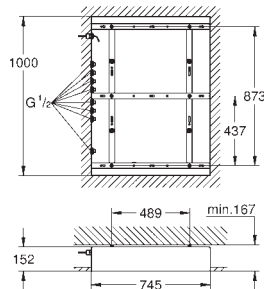

Ref. No.	EAN code	Colour	Retail Guide Price (£)
26 376 001	4005176415609	Chrome	1,785.00

Rainshower F-Series 40"
Roughing-in set for floor mounted bath spout and bath/shower mixer
for use with Rainshower F-Series 40" AquaSymphony ceiling shower
1000 mm x 745 mm x 152 mm
min. installation depth: 167 mm
Waterways: Brass
1/2" connections

The ceiling construction must be appropriate for the static requirement of the product (total product weight > 70 kg). Ceiling shower has to be controlled by 8 outlets + 1 hand shower outlet and the performance of the waste must be of sufficient size (> 100 l/min). For detailed planning please see separate planning & installation guide before start.

Ref. No.	EAN code	Colour	Retail Guide Price (£)
29 126 000	4005176413322	Chrome	530.00