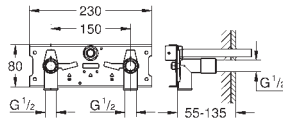

GROHE BLUETOOTH MONITORING

Ref. No. EAN code Colour Retail Guide Price (£)

39 383 000 4005176356926 49.00

**Eurosmart Cosmopolitan E
Thermostatic 230 V connection set**
fitting support
2 fitting connections DN 15
power supply connector
wall installation
for use with Eurosmart Cosmopolitan E thermostat 230 V

36 410 000 4005176320545 Chrome 488.00