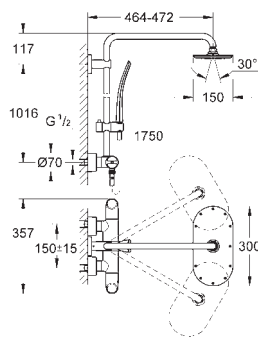

Rainshower System Veris 300 with thermostat for wall mounting
horizontal swivable 450 mm projection shower arm
exposed thermostatic shower
with Aquadimmer function
allows change between:
head shower Rainshower 310 (27 471 000)
with ball joint
rotation angle $\pm 15^\circ$
hand shower Ondus (27 185 000)
adjustable height via gliding element (12 140 000)
GROHE EcoJoy 9.5 l/min flow limiter
GROHE SafeStop safety button at 38°C
(calibration required)
GROHE SafeStop Plus optional temperature limiter at 43°C included
GROHE CoolTouch
GROHE StarLight chrome finish
Inner WaterGuide for a longer life

27 966 000	4005176929250	Chrome	1,009.00