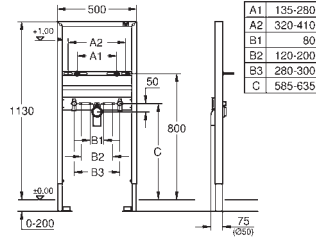

GROHE RAPID SL FOR WASH BASIN AND BIDET

Ref. No. EAN code Colour Retail Guide Price (£)

38 554 001 4005176863806 119.00

Rapid SL for basin
for single hole installation
1.13 m finished installation height
for on-the-wall installations or studded walls
Includes
wash basin fixing bolts with
fixing device for ceramic
variable distance of fixing bolts
PE-outlet bend 50 mm dia
seal Ø 32 mm
2 noise protected fitting connections 1/2"
wall brackets 38 558 00M (pair) not included and
must be ordered separately

new