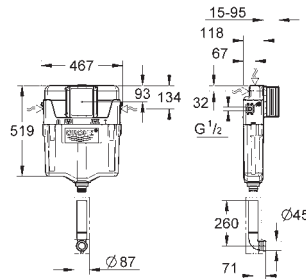

38 661 000 4005176294907 149.00

WC concealed cistern
factory set 6 l and 3 l
pneumatic discharge valve offering 2 modes of operation: dual flush or single flush
connection from left/right/back or top
Insulated against condensation
Includes:
1/2" water supply connection including integrated angle valve and push fit flexible hose union
inspection shaft for vertical or horizontal use
allows for flush plate to be installed vertically or horizontally.
flush pipe insulated against condensation
fixing brackets
for mounting of small flush plates please order revision shaft 40 911 000 (sold separately)