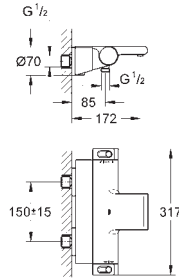

GROHE GROHTHERM 2000

Ref. No.	EAN code	Colour	Retail Guide Price (£)
34 464 001	4005176926433	Chrome	339.00

Grotherm 2000
Thermostatic bath/shower mixer 1/2"
wall or deck mounted
100% GROHE CoolTouch consisting of safety housing + S-unions with CoolTouch escutcheons
GROHE StarLight chrome finish
GROHE Aqua Paddle ergonomically shaped handles
GROHE SafeStop safety button at 38°C
(calibration required)
GROHE SafeStop Plus optional temperature limiter at 43°C included
GROHE TurboStat compact cartridge with wax thermoelement
integrated mixed water shut off
GROHE AquaDimmer Eco with multiple function:
- integrated (economy button with economy stop for shower)
- flow control
- diverter: bath/shower shower bottom outlet 1/2"
GROHE XL Waterfall
flow straightener
built-in non return valves
dirt strainers
protected against backflow
covered S-unions, CoolTouch escutcheons with wall sealing
GROHE EasyReach shower tray removable for easy cleaning
chrome
GROHE EcoJoy technology for less water and perfect flow

34 466 001	4005176926440	Chrome	349.00