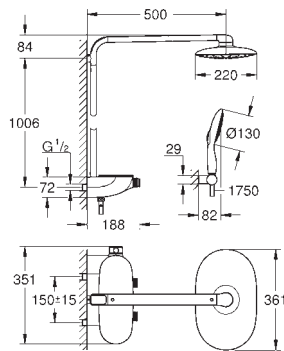

GROHE RAINSHOWER SYSTEM SMARTCONTROL

Ref. No.	EAN code	Colour	Retail Guide Price (£)
26 361 000	4005176347580	Chrome	1,159.00

Rainshower System SmartControl 360 MONO with thermostat for wall mounting

Consisting of:

- horizontal 500 mm shower arm
- exposed SmartControl thermostat allows change between:
- head shower Rainshower 360 MONO, spray plate chrome
- GROHE PureRain/GROHE Rain O² spray*
- Power&Soul 130 hand shower, spray plate white (27 673 LS0)
- hand shower wall holder (27 055 000)
- Silverflex shower hose 1750 mm (28 388 000)

min. recommended pressure 1.5 bar

- GROHE DreamSpray perfect spray pattern
- GROHE StarLight chrome finish
- GROHE CoolTouch prevents scalding on hot surfaces
- GROHE TurboStat compact cartridge with wax thermoelement
- GROHE EcoJoy technology for less water and perfect flow
- GROHE SafeStop safety button at 38°C (calibration required)
- GROHE SafeStop Plus optional temperature limiter at 43°C included
- GROHE SmartControl push for ON-OFF, turn for volume adjustment from EcoJoy to full flow
- GROHE EasyReach shower tray
- SpeedClean anti-limescale system
- Inner WaterGuide for a longer life
- min.recommended pressure 1 bar
- Twistfree preventing the hose from twisting

* to be decided during initial installation; factory default setting: GROHE PureRain

SHOWERS

new

26 361 LS0	4005176409707	moon white	1,149.00

Rainshower System SmartControl 360 MONO with thermostat for wall mounting

Consisting of:

- horizontal 500 mm shower arm
- exposed SmartControl thermostat allows change between:
- head shower Rainshower 360 MONO, spray plate white
- GROHE PureRain/GROHE Rain O² spray*
- Power&Soul 130 hand shower, spray plate white (27 673 LS0)
- hand shower wall holder (27 055 000)
- Silverflex shower hose 1750 mm (28 388 000)