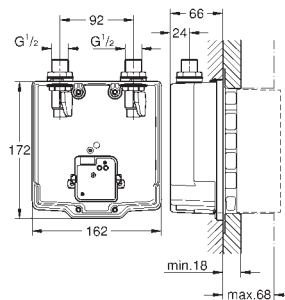

Eurosmart Cosmopolitan E
Concealed mounting box
with mixture
wall installation
suitable for IR-sets for final installation
2 stop valves
housing with mixing device
non-return valve
connection housing for power supply
suitable for
36 315 000, 36 412 000, 36 376 000

new

36 415 000	4005176320590	Chrome	462.55