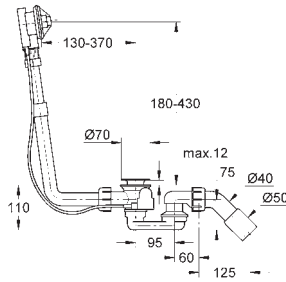

28 943 000	4005176209178		89.00

Talento
Pop-up bath waste and overflow
with bowden cable
without finishing trim set
bottle trap
45° waste elbow

28 943 000	4005176209178		89.00