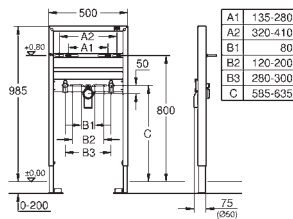

38 541 000 4005176291234 189.00

Rapid SL for basin
1.0 m finished installation height
for on-the-wall installations or studded walls
Includes
wash basin fixing bolts with
fixing device for ceramic
PE-outlet bend 50 mm dia
seal Ø 32 mm
wall brackets 38 558 00M (pair) not included and
must be ordered separately