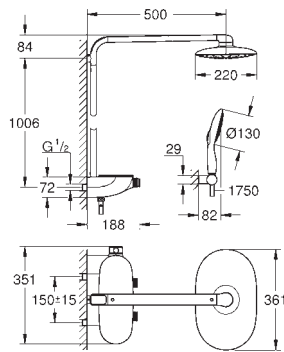

GROHE RAINSHOWER SYSTEM SMARTCONTROL

Ref. No.	EAN code	Colour	Retail Guide Price (£)
26 361 000	4005176347580	Chrome	1,159.00

Rainshower System SmartControl 360 MONO with thermostat for wall mounting

Consisting of:

- horizontal 500 mm shower arm
- exposed SmartControl thermostat allows change between:
- head shower Rainshower 360 MONO, spray plate chrome
- GROHE PureRain/GROHE Rain O² spray*
- Power&Soul 130 hand shower, spray plate white (27 673 LS0)
- hand shower wall holder (27 055 000)
- Silverflex shower hose 1750 mm (28 388 000)

min. recommended pressure 1.5 bar

- GROHE DreamSpray perfect spray pattern
- GROHE StarLight chrome finish
- GROHE CoolTouch prevents scalding on hot surfaces
- GROHE TurboStat compact cartridge with wax thermoelement
- GROHE EcoJoy technology for less water and perfect flow
- GROHE SafeStop safety button at 38°C (calibration required)
- GROHE SafeStop Plus optional temperature limiter at 43°C included
- GROHE SmartControl push for ON-OFF, turn for volume adjustment from EcoJoy to full flow
- GROHE EasyReach shower tray
- SpeedClean anti-limescale system
- Inner WaterGuide for a longer life
- min.recommended pressure 1 bar
- Twistfree preventing the hose from twisting

* to be decided during initial installation; factory default setting: GROHE PureRain

SHOWERS

new

26 361 LS0	4005176409707	moon white	1,149.00

Rainshower System SmartControl 360 MONO with thermostat for wall mounting

Consisting of:

- horizontal 500 mm shower arm
- exposed SmartControl thermostat allows change between:
- head shower Rainshower 360 MONO, spray plate white
- GROHE PureRain/GROHE Rain O² spray*
- Power&Soul 130 hand shower, spray plate white (27 673 LS0)
- hand shower wall holder (27 055 000)
- Silverflex shower hose 1750 mm (28 388 000)

min. recommended pressure 1.5 bar

- GROHE DreamSpray perfect spray pattern
- GROHE StarLight chrome finish
- GROHE CoolTouch prevents scalding on hot surfaces
- GROHE TurboStat compact cartridge with wax thermoelement
- GROHE EcoJoy technology for less water and perfect flow
- GROHE SafeStop safety button at 38°C (calibration required)
- GROHE SafeStop Plus optional temperature limiter at 43°C included
- GROHE SmartControl push for ON-OFF, turn for volume adjustment from EcoJoy to full flow
- GROHE EasyReach shower tray
- SpeedClean anti-limescale system
- Inner WaterGuide for a longer life
- min.recommended pressure 1 bar
- Twistfree preventing the hose from twisting

* to be decided during initial installation; factory default setting: GROHE PureRain