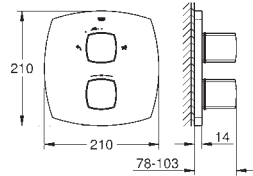

Grandera
Thermostatic bath mixer with integrated 2-way diverter
compatible with
for 35 500 000 / 35 050 000 Rapido T
without concealed body
GROHE StarLight chrome finish
GROHE SafeStop safety button at 38°C
(calibration required)
GROHE SafeStop Plus optional temperature limiter at 43°C included
GROHE AquaDimmer Eco with multiple function:
shut off and flow control
diverter: hand shower/bath spout
Integrated Eco-Button with Eco-Stop for shower
wall escutcheon with **GROHE QuickFix**
(covered escutcheon- and shaft sealing, covered fixing)
metal handles

35 050 000	4005176982064		229.00
GROHE Rapido T Universal thermostatic mixer for concealed installation			

19 936 000	4005176930812	Chrome	989.00
19 936 IGO	4005176930829	chrome/gold	1,279.00
19 936 GLO	4005176338717	cool sunrise	1,453.00
19 936 DA0	4005176327193	warm sunset	1,453.00
19 936 A00	4005176338724	hard graphite	1,453.00
19 936 ALO	4005176338731	brushed hard graphite	1,453.00