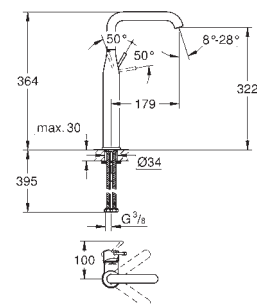

32 901 001	4005176306969	Chrome	239.00
32 901 DC1	4005176369957	supersteel	319.00
32 901 BE1	4005176426131	polished nickel	349.00
32 901 EN1	4005176426148	brushed nickel	349.00
32 901 GL1	4005176407505	cool sunrise	349.00
32 901 GN1	4005176426117	brushed cool sunrise	349.00
32 901 DA1	4005176407499	warm sunset	349.00
32 901 DL1	4005176426124	brushed warm sunset	349.00
32 901 A01	4005176407512	hard graphite	349.00
32 901 AL1	4005176407529	brushed hard graphite	349.00

Essence
Basin mixer 1/2"
XL-Size
monobloc installation
metal lever
for free-standing basins
28 mm ceramic cartridge
with **GROHE SilkMove**
with temperature limiter
GROHE StarLight chrome finish
GROHE EcoJoy mousseur 5.7 l/min
GROHE AquaGuide adjustable mousseur
GROHE QuickFix Plus rapid installation system
swivel spout with mousseur
and stop limiter
smooth body
flexible connection hoses