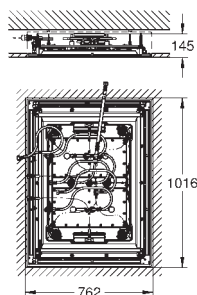

GROHE HEAD SHOWERS

Ref. No. EAN code Colour Retail Guide Price (£)

new

26 373 001 4005176415593 Chrome 18,749.47

Rainshower F-Series 40" AquaSymphony
Ceiling shower 6+ sprays with light
1016 mm x 762 mm x 145 mm
metal
minimum flow rate 25 l/min
min. recommended pressure 3.0 bar
1 x AquaCurtain
1 x Pure XL spray
1 x 2 cold mist spray
2 x GROHE PureRain spray 400 x 190 mm
2 x XL Waterfall (separately controlled)
1 x 4 Bokoma Spray with adjustment angle 20° and combinations
full spectrum LED: soft light with changing rainbow colours
individually adjustable: permanent lighting with colour selection
power supply for light 12 V DC
CE approved
SpeedClean anti-limescale system
GROHE DreamSpray perfect spray pattern
GROHE StarLight finish

requires rough-in set (26 376 001), F-digital Deluxe base unit box (26 376 000), Bluetooth unit (36 371 000) and various cable connections – all to be ordered separately due to individualised installation

The ceiling construction must be appropriate for the static requirement of the product (total product weight > 70 kg). Ceiling shower has to be controlled by 8 outlets + 1 hand shower outlet and the performance of the waste must be of sufficient size (> 100 l/min). For detailed planning please see separate planning & installation guide before start.

recommendation: configuration with Grohtherm F or Grohtherm SmartControl

new

26 376 001 4005176415609 Chrome 1,785.00

Rainshower F-Series 40"
Roughing-in set for floor mounted bath spout and bath/shower mixer
for use with Rainshower F-Series 40" AquaSymphony ceiling shower
1000 mm x 745 mm x 152 mm
min. installation depth: 167 mm
Waterways: Brass
1/2" connections