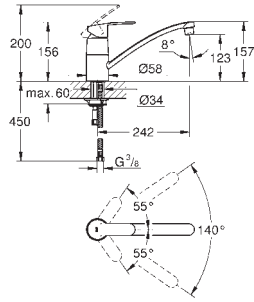

GROHE EUROSTYLE COSMOPOLITAN

Ref. No.	EAN code	Colour	Retail Guide Price (£)

33 977 002	4005176886560	Chrome	129.00

Eurostyle Cosmopolitan
Single-lever sink mixer 1/2"
low spout
monobloc installation
GROHE StarLight finish
GROHE SilkMove 35 mm ceramic cartridge
mousseur
adjustable flow rate limiter
swivel tubular spout
swivel area 140°
flexible connection hoses
rapid installation system

KITCHEN
FITTINGS