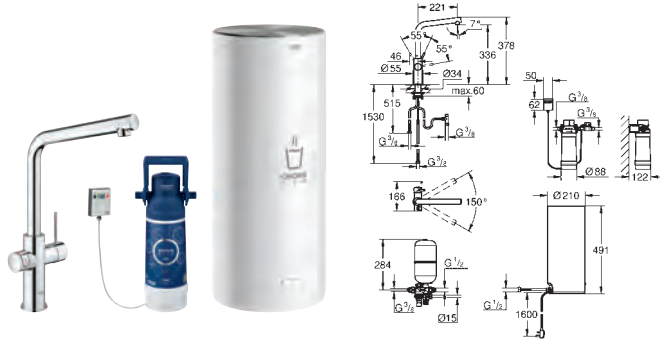

Ref. No.	EAN code	Colour	Retail Guide Price (£)
30 340 001	4005176414893	Chrome	1,899.00
30 340 DC1	4005176414909	supersteel	1,999.00

GROHE Red Duo Tap and L Size Boiler
Consisting of:
GROHE Red Duo single-lever sink mixer (30 033 000)
monobloc installation
L-spout
GROHE ChildLock push buttons for kettle hot water
TÜV certified triple electronic safeguards against accidental activation of boiling water
GROHE StarLight chrome finish
28 mm ceramic cartridge
with **GROHE SilkMove**
insulated tubular spout
swivel area 150°
separate water ways
flexible connection hoses
connection for GROHE Red boiler
GROHE Red boiler L size
reservoir for kettle hot and hot water
5.5 liter 99° C hot water
7 liter total capacity
required inlet pressure: 1-7 bar
with flexible connection hose and outlet for kettle hot water
CE approved
power supply 230 V 50 Hz
power consumption 2100 W
standby power consumption 15 W
energy efficiency class A
GROHE Red filter set
for protection of the boiler from limescale
Capacity 600 L at 15° dKH
5 phase filter
flow rate measuring unit

30 058 001	4005176989162	Chrome	1,799.00
30 058 DC1	4005176989179	supersteel	1,899.00