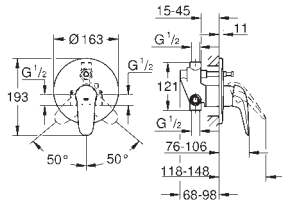

GROHE EUROSTYLE

Ref. No.	EAN code	Colour	Retail Guide Price (£)
23 730 003	4005176365324	Chrome	149.00

Eurostyle
Single-lever bath/shower mixer 1/2"
wall installation
GROHE SilkMove 46 mm ceramic cartridge
GROHE StarLight chrome finish
GROHE QuickFix covered fixing
Consisting of:
compatible with
(19 506 003)
with concealed body
adjustable flow rate limiter
automatic diverter: bath/shower
solid metal lever
optional temperature limiter (46 308 000)
metal wall escutcheons