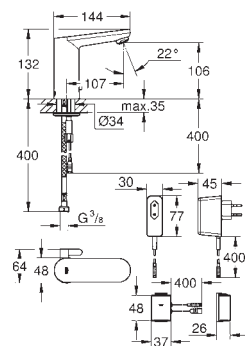

Eurosmart Cosmopolitan E Bluetooth
Infra-red electronic basin tap 1/2" with mixing device
with infrared sensor and Bluetooth module for bi-directional communication for monitoring, configuration and service purpose
without power supply 36 338 000 (required)
rapid installation system
mixing device with adjustable hot water limiter
GROHE StarLight finish
GROHE EcoJoy mousseur 5.7 l/min
with integrated solenoid valve
integrated non-return valves
and dirt strainers
with Bluetooth 4.0* for wireless data communication
for Apple** and Android devices
Bluetooth range (max. 10 m) varies depending on materials used and walls
between transmitter and receiver
monitoring
password protected products
app detects all Bluetooth products in range
auto flush cycles and timing last auto flush
usage per day over 30 days
thermal disinfection cycles and timings last disinfection
configuration
detection range and shut off delay
auto flush
thermal disinfection
cleaning mode
2 on/off timers
identification by name
service
send and save 3 profiles
reset to factory or user settings
hard and software version
CE approved
noise classification 1 in accordance
with DIN4109
type of protection faucet IP 59K