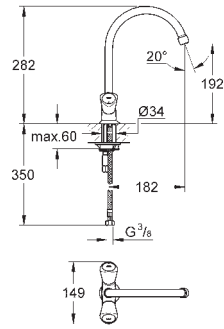

GROHE COSTA

Ref. No.	EAN code	Colour	Retail Guide Price (£)

31 819 001	4005176843471	Chrome	89.00

Costa S
Sink mixer 1/2"
metal handles
heat-insulated
screwable
GROHE StarLight finish
Carbodur headparts
mousseur
swivel tubular spout
swivel area 360°
flexible connection hoses