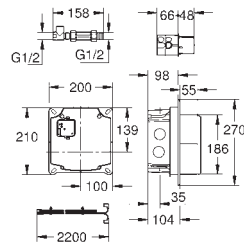

GROHE EUROCUBE E

Ref. No. EAN code Colour Retail Guide Price (£)

new

36 264 001 4005176416279 199.00

Concealed mounting box
wall installation
for installation with pre-mixed or cold water
suitable for IR-sets for final installation
connection housing for power supply
suitable for 36 447 000, 36 442 000

new