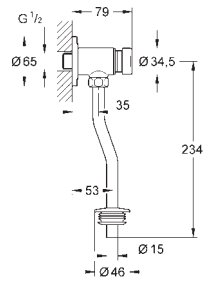

GROHE URINAL FLUSH VALVES

Ref. No.	EAN code	Colour	Retail Guide Price (£)

37 396 000	4005176907968	Chrome	109.00

Press urinal flush valve
1/2"
brass
GROHE StarLight chrome finish
with wall escutcheon