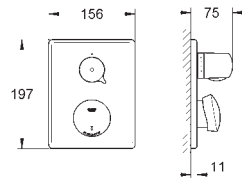

36 247 000 4005176252655 Chrome 869.00

Eurodisc SE
Self-closing shower thermostat , 1/2"
6V lithium-battery, type CR-P2
GROHE StarLight chrome finish
GROHE TurboStat compact cartridge with wax thermoelement
temperature scale handle with safety stop between 35°C and 45°C
non-return valve, dirt strainers
start-stop function
self-closing electronic
activation of permanent run for thermal disinfection for 3.5 min
Automatic flushing: 5 min after 3 days without use
thermal disinfection for 3,5 or 11 min
CE approved