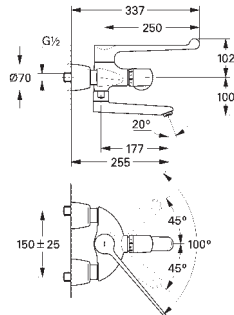

GROHE GROHTHERM ERGOMIX

Ref. No.	EAN code	Colour	Retail Guide Price (£)
34 020 000	4005176201295	Chrome	909.75

**Grotherm Ergomix
Thermostat basin mixer 1/2"**
for elbow lever action
wall or deck mounted
metal lever 250 mm
swivel area 100°
metal stop
ceramic headpart 1/2"
wax thermoelement
temperature scale handle
with pre-adjustable
safety stop between 35°C and 45°C
arrangement to make the thermal
disinfection easier
swivel cast spout
laminar flow straightener 9 l/min.
lockable stop ring
built-in non return valves
dirt strainers
projection 255 mm
covered S-unions
lockable
GROHE StarLight chrome finish

34 021 000	4005176201301	Chrome	895.80