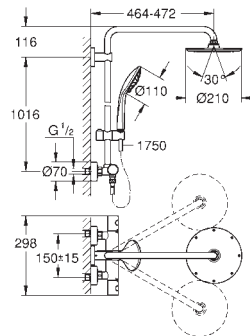

Euphoria System 210 with thermostat for wall mounting
horizontal swivable 450 mm projection shower arm
exposed thermostatic shower with Aquadimmer function allows change between:
metal head shower Rainshower Cosmopolitan 210 (28 368 000)
Rain spray pattern with ball joint rotation angle $\pm 15^\circ$
hand shower Euphoria 110 Massage (27 221 000)
adjustable height via gliding element
Silverflex shower hose 1750 mm (28 388 000)
GROHE TurboStat compact cartridge with wax thermoelement
GROHE SafeStop safety button at 38°C (calibration required)
GROHE SafeStop Plus optional temperature limiter at 43°C included
GROHE DreamSpray perfect spray pattern
GROHE StarLight chrome finish
SpeedClean anti-limescale system
Inner WaterGuide for a longer life
Twistfree preventing the hose from twisting
GROHE MetalGrip ergonomically shaped metal handles minimum flow rate 7 l/min.
optional upgrade: **GROHE EasyReach** tray (26 362)