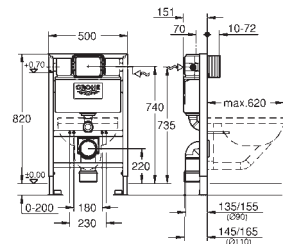

Rapid SL set for WC
with flushing cistern 6 - 3 l
0.82 m finished installation height
for on-the-wall installations or studded walls

Includes

Frame/cistern for wall hung pan
Fixing bolts for wc and floor

Details:

200mm height adjustment, lockable when at required height
distance of fixing bolts 180/230 mm
outlet bend Ø 90 mm
depth adjustable
reducer Ø 90/110 mm

Insulated against condensation

water supply from left/right or back

including integrated angle valve
and push fit flexible hose union

wall brackets 38 558 00M (pair) not included and must be ordered separately

40 899 000 4005176413896 35.00