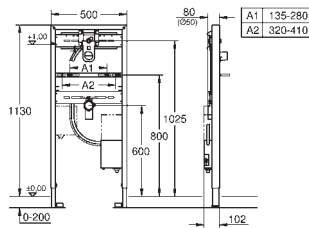

38 748 002 4005176416323 Chrome 469.00

Rapid SL for basin
for wall mounted fittings
with roughing-in set for infra-red electronic Europlus E 36 042 SD0,
Essence E 36 447 000 and Eurocube E 36 442 000
1.13 m finished installation height
for on-the-wall installations or studded walls

Includes
wash basin fixing bolts with
fixing device for ceramic
variable distance of fixing bolts
PE-outlet bend 50 mm dia
seal Ø 32 mm
pre-mounted roughing-in set
with protecting block
fire-proof pipe for laying electronic
cables
installation box with water group, stop valve and flush elbow
connection with noise protected fitting holder 1/2"
connecting box for mains supply 230 V
CE approved
for installation with pre-mixed or cold water
wall brackets 38 558 00M (pair) not included and
must be ordered separately

COMMERCIAL
FITTINGS

new