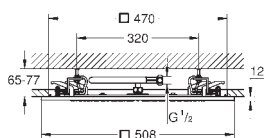

GROHE HEAD SHOWERS

Ref. No. EAN code Colour Retail Guide Price (£)

new

26 373 001 4005176415593 Chrome 18,749.47

Rainshower F-Series 40" AquaSymphony
Ceiling shower 6+ sprays with light
1016 mm x 762 mm x 145 mm
metal
minimum flow rate 25 l/min
min. recommended pressure 3.0 bar
1 x AquaCurtain
1 x Pure XL spray
1 x 2 cold mist spray
2 x GROHE PureRain spray 400 x 190 mm
2 x XL Waterfall (separately controlled)
1 x 4 Bokoma Spray with adjustment angle 20° and combinations
full spectrum LED: soft light with changing rainbow colours
individually adjustable: permanent lighting with colour selection
power supply for light 12 V DC
CE approved
SpeedClean anti-limescale system
GROHE DreamSpray perfect spray pattern
GROHE StarLight finish

requires rough-in set (26 376 001), F-digital Deluxe base unit box (26 376 000), Bluetooth unit (36 371 000) and various cable connections – all to be ordered separately due to individualised installation

The ceiling construction must be appropriate for the static requirement of the product (total product weight > 70 kg). Ceiling shower has to be controlled by 8 outlets + 1 hand shower outlet and the performance of the waste must be of sufficient size (> 100 l/min). For detailed planning please see separate planning & installation guide before start.

recommendation: configuration with Grohtherm F or Grohtherm SmartControl

new

26 376 001 4005176415609 Chrome 1,785.00

Rainshower F-Series 40"
Roughing-in set for floor mounted bath spout and bath/shower mixer
for use with Rainshower F-Series 40" AquaSymphony ceiling shower
1000 mm x 745 mm x 152 mm
min. installation depth: 167 mm
Waterways: Brass
1/2" connections