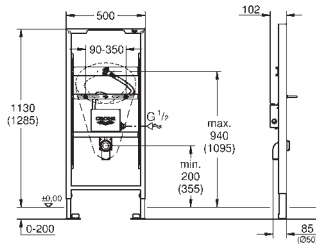

Rapid SL for urinal
with roughing-in set for T sensor
1.13 and 1.30 m installation height
for on-the-wall installations or studded walls
Includes:
height adjustable fitting connections
PE-outlet bend 50 mm dia
fixing bolts M8, with fixing device
for the ceramic
inlet connection and inlet connecting set
box for concealed installation
including roughing-in box
water group with stop valve and
flush elbow
without tiling set
without installation set for T sensor electronic
(39 368 000 or 39 369 000)
wall brackets 38 558 00M (pair) not included and
must be ordered separately

38 558 00M 4005176291418 25.00

Rapid SL Front wall brackets
for against-the-wall installations
for fixing the elements at the brick-wall
or in front of the studded wall
adjustment from 130 - 230 mm
2 pieces