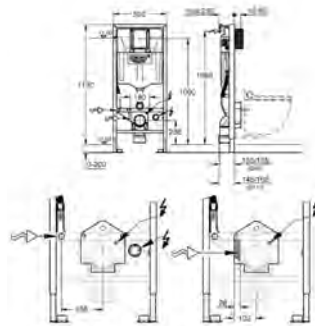

Rapid SL for GROHE Sensia IGS & Arena shower WC flushing cistern GD 2 with connections for GROHE Sensia shower toilets (GROHE Sensia IGS/GROHE Sensia Arena)
1.13 m finished installation height
for on-the-wall installations or studded walls

Includes

Frame/cistern for wall hung pan
Wall brackets for on-the-wall installation (38 558 00M)
Fixing bolts for wc and floor

Details:

200mm height adjustment, lockable when at required height
distance of fixing bolts 180/230 mm
PP outlet bend Ø 90 mm
depth adjustable
reducer Ø 90/110 mm

Insulated against condensation
flushing cistern GD 2, 6 - 3 I

water supply required from the back
inspection shaft for vertical or horizontal use

allows for flush plate to be installed vertically or horizontally.
universal water connection for shower toilets Sensia Arena and Sensia IGS

concealed socket for mains supply
positioning help for electrical connection

for mounting of small flush plates please order
revision shaft 40 911 000 (sold separately)