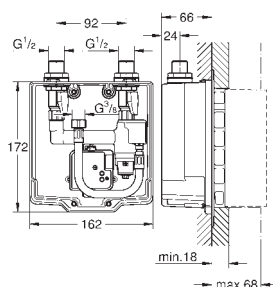

36 336 000	4005176896729		261.55

Eurosmart Cosmopolitan E
Concealed mounting box
with integrated pre-adjustable
thermostatic mixer
wall installation
suitable for IR-sets for final installation
2 stop valves
non-return valve
suitable for
36 335 SD0, 36 273 000, 36 334 SD0, 36 411 000, 36 410 000