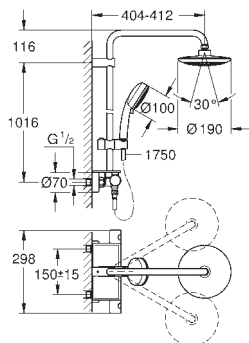

GROHE EUPHORIA SHOWER SYSTEM

Ref. No. EAN code Colour Retail Guide Price (£)

26 249 000 4005176317156 Chrome 529.00

Euphoria System 190
with thermostat for wall mounting
horizontal swivable 390 mm projection shower arm
exposed thermostatic shower
with Aquadimmer function
allows change between:
head shower 190 1 spray (27 370)
Rain
with ball joint
rotation angle $\pm 15^\circ$
hand shower 100 3 sprays: GROHE Rain O², Rain, Massage (27 574001)
adjustable height via gliding element
GROHE EasyReach shower tray
Silverflex shower hose 1750 mm (28 388 000)
GROHE EcoJoy 9.5 l/min flow rate
GROHE EcoJoy technology for less water and perfect flow
GROHE TurboStat compact cartridge
with wax thermoelement
GROHE SafeStop safety button at 38°C
(calibration required)
GROHE SafeStop Plus optional temperature limiter at 43°C included
GROHE DreamSpray perfect spray pattern
GROHE StarLight chrome finish
SpeedClean anti-limescale system
Inner WaterGuide for a longer life
Twistfree preventing the hose from twisting

27 296 001 4005176896293 Chrome 549.00