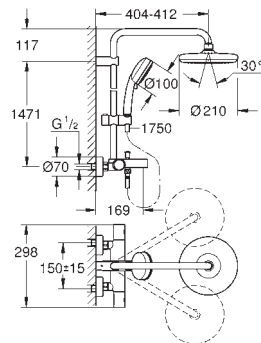

GROHE StarLight chrome finish

SpeedClean anti-limescale system

Inner WaterGuide for a longer life

Twistfree preventing the hose from twisting

optional upgrade: **GROHE EasyReach** tray (26 362)

26 223 001	4005176408144	Chrome	595.00
------------	---------------	--------	--------