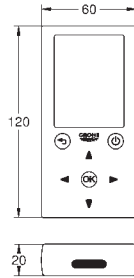

GROHE ELECTRONIC ACTUATIONS FOR WC

Ref. No.	EAN code	Colour	Retail Guide Price (£)

36 407 001	4005176368974		249.00

Remote control

for all GROHE one eye infra-red products as of 06/2015 and GROHE Blue Home

monitoring

consumption and usage data
thermal disinfection cycles (infrared mixers)
auto flush cycles (infrared mixers)
cleaning mode cycles (GROHE Blue Home)
filter and CO₂ capacity (GROHE Blue Home)

configuration

cleaning mode activation
thermal disinfection (infrared mixers)
detection range (infrared mixers)
shut off delay (infrared mixers)
auto flush (infrared mixers)
filter capacity (GROHE Blue Home)

service

send and save profile
reset to factory or user settings
service details
demo mode
error codes (GROHE Blue Home)

3 x 1.5 V DC (AAA) battery supply