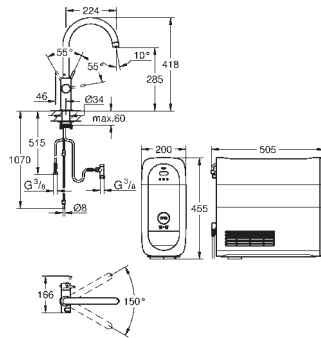

for regions with water hardness of more than 9° dKH

for regions with water hardness below 9° dKH please order activated carbon filter
40 547 001

GROHE Blue 425 g CO₂ bottle

System requirements: Apple

iPhone with iOS 9.0 or higher

System requirements Android

smart phone with Android 4.3 or higher

Mobile devices and GROHE Ondus App*** are not included in delivery and have
to be ordered separately via an authorised Apple store/store/iTunes or Google Play
store.

* The Bluetooth word mark and logos are registered trademarks owned by
Bluetooth SIG, Inc. and any use of such marks by Grohe AG is under license.
Other trademarks and trade names are those of their respective owners.

** Apple, the Apple logo, iPod, iPod Touch, iPhone and iTunes are trademarks of
Apple Inc., registered in the U.S. and other countries. Apple is not responsible for
the function of this device or its compliance with safety and regulatory standards

*** Available for free via iTunes app or Google Play store.

This product includes an article which is declared as a hazardous substance.
Find more information in the safety data sheet. You can download the safety data
at: www.grohe.com/safety-data-sheets/

available April 2018

31 455 000	4005176323027	Chrome	1,799.00
31 455 DC0	4005176323034	supersteel	1,999.00
ditto, without integrated WIFI interface. Available until March 2018