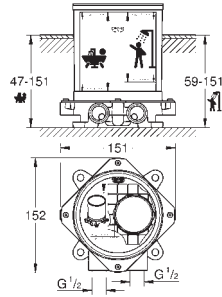

Ref. No. EAN code Colour Retail Guide Price (£)

new

29 086 000 4005176935497 209.00

Rough-in set 1/2"
for floor-mounted tub spouts and mixers
without finishing trim set
installation plate with 360° horizontal and 3° vertical adjustment
installation depth 47-151 mm
depth compensation 104 mm
two 1/2" female connections (hot/cold supplies)
flushing plug

37 601 000 4005176416057 Chrome 66.20
37 601 DC0 4005176416088 supersteel 74.58