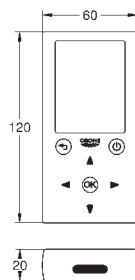

36 407 001 4005176368974 249.00

Remote control
for all GROHE one eye infra-red products as of 06/2015 and GROHE Blue Home
monitoring
consumption and usage data thermal disinfection cycles (infrared mixers) auto flush cycles (infrared mixers) cleaning mode cycles (GROHE Blue Home) filter and CO₂ capacity (GROHE Blue Home)
configuration
cleaning mode activation thermal disinfection (infrared mixers) detection range (infrared mixers) shut off delay (infrared mixers) auto flush (infrared mixers) filter capacity (GROHE Blue Home)
service
send and save profile reset to factory or user settings service details demo mode error codes (GROHE Blue Home)
3 x 1.5 V DC (AAA) battery supply

COMMERCIAL FITTINGS