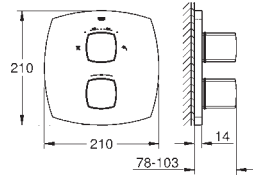

GROHE GRANDERA

Ref. No.	EAN code	Colour	Retail Guide Price (£)
19 937 000	4005176930904	Chrome	429.00
19 937 IGO	4005176930911	chrome/gold	549.00
19 937 DA0	4005176327247	warm sunset	634.00

Grandera
Thermostatic shower mixer with integrated 2-way diverter
compatible with
for 35 500 000 / 35 050 000 Rapido T
without concealed body
GROHE StarLight chrome finish
GROHE SafeStop safety button at 38°C
(calibration required)
GROHE SafeStop Plus optional temperature limiter at 43°C included
GROHE AquaDimmer Eco with multiple function:
shut off and flow control
diverter: shower head/hand shower
Integrated Eco-Button with Eco-Stop for shower
wall escutcheon with **GROHE QuickFix**
(covered escutcheon- and shaft sealing, covered fixing)
metal handles

35 050 000	4005176982064		229.00
GROHE Rapido T Universal thermostatic mixer for concealed installation			

19 948 000	4005176935220	Chrome	429.00
19 948 IGO	4005176935237	chrome/gold	520.70
19 948 DA0	4005176327254	warm sunset	634.00