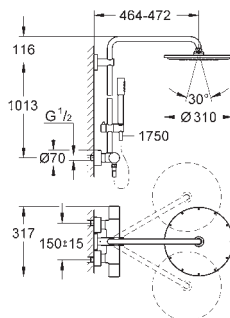

Rainshower System 310 with thermostat for wall mounting
horizontal swivable 450 mm projection shower arm
exposed thermostatic shower
with Aquadimmer function
allows change between:
Rainshower Cosmopolitan 310 head shower (27 477 000)
with ball joint
rotation angle $\pm 15^\circ$
hand shower Sena Stick (28 034 000)
adjustable height via gliding element (12 140 000)
Silverflex shower hose 1750 mm (28 388 000)
GROHE TurboStat compact cartridge
with wax thermoelement
GROHE SafeStop safety button at 38°C
(calibration required)
GROHE SafeStop Plus optional temperature limiter at 43°C included
GROHE CoolTouch prevents scalding on hot surfaces
GROHE DreamSpray perfect spray pattern
GROHE StarLight chrome finish
SpeedClean anti-limescale system
minimum flow rate 7 l/min.