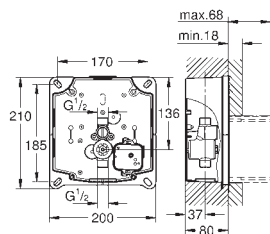

37 338 000 4005176837920

119.00

GROHE Rapido U
roughing-in set for urinal
for manual actuation or Tectron
infra-red electronic 6 V or 230 V
with stop valve
flow pressure min 0.5 bar
operating pressure max 10 bar
flush aid
functional unit checked ex factory
water supply connections 1/2" outer thread
connecting box for mains supply
installation box with gasket
fixing points for dry cladding and masonry-in
inspection shaft incl. protection

COMMERCIAL
FITTINGS