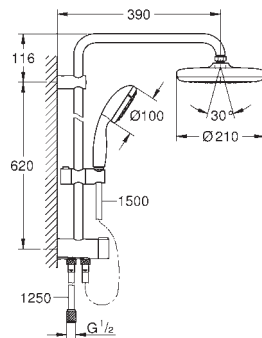

Tempesta Cosmopolitan System 210 Shower system with single lever for wall mounting

Consisting of:
horizontal swivable 390 mm projection shower arm
exposed single-lever shower mixer
with diverter
allows change between:
head shower Tempesta 210 (26 408)
Rain spray pattern
with ball joint
rotation angle $\pm 15^\circ$
hand shower New Tempesta Cosmopolitan 100 (27 571 001)
2 spray patterns:
Rain, Jet
adjustable height via gliding element
Rotaflex shower hose 1750 mm 1/2" x 1/2" (28 410)
GROHE SilkMove 46 mm ceramic cartridge
GROHE DreamSpray perfect spray pattern
GROHE StarLight chrome finish
SpeedClean anti-limescale system
Inner WaterGuide for a longer life
Twistfree preventing the hose from twisting
min.recommended pressure 1 bar
minimum flow rate 7 l/min.
min. recommended pressure 1 bar

new