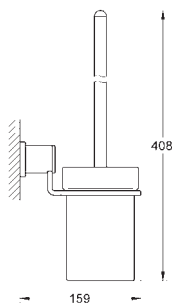

40 340 000	4005176824128	Chrome	158.33

Allure
Toilet brush set
wall model
GROHE StarLight chrome finish