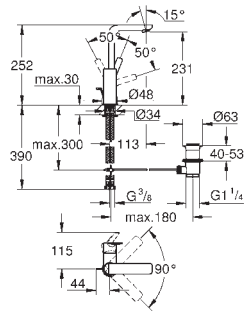

GROHE LINEARE

	Ref. No.	EAN code	Colour	Retail Guide Price (£)
new	23 296 001	4005176409127	Chrome supersteel	269.00
	23 296 DC1	4005176412738		334.00
new	23 405 001	4005176409134	Chrome supersteel	249.00
	23 405 DC1	4005176412745		299.00
new	20 304 001	4005176409141	Chrome	319.00
new	19 409 001	4005176409158	Chrome supersteel	249.00
	19 409 DC1	4005176412752		319.00
new	23 444 001	4005176411977	Chrome supersteel	249.00
	23 444 DC1	4005176412769		319.00

Lineare
Single-lever basin mixer 1/2"
L-Size
monobloc installation
metal lever
28 mm ceramic cartridge
with **GROHE SilkMove**
with temperature limiter
GROHE StarLight chrome finish
GROHE EcoJoy SpeedClean mousseur 5.7 l/min
GROHE QuickFix Plus installation system
swivel spout with mousseur
and stop limiter
pop-up waste set 1 1/4"
flexible connection hoses

Lineare
Basin mixer 1/2"
XL-Size
monobloc installation
metal lever
for free-standing basins
28 mm ceramic cartridge
with **GROHE SilkMove**
with temperature limiter
GROHE StarLight chrome finish
GROHE EcoJoy SpeedClean mousseur 5.7 l/min
GROHE QuickFix Plus rapid installation system
smooth body
flexible connection hoses

Lineare
Three-hole basin mixer 1/2"
M-Size
metal lever
ceramic headparts 1/2", 90°
GROHE StarLight chrome finish
GROHE EcoJoy SpeedClean mousseur 5.7 l/min
GROHE QuickFix installation system
pop-up waste set 1 1/4"
pressure-proof, flexible connection hoses
between spout and side valves
union nut 1/2" x 10.5 mm

Lineare
2-hole basin mixer
M-Size
wall or deck mounted
set for final installation for
23 571 000
without concealed body
metal escutcheon
metal lever
GROHE StarLight chrome finish
GROHE EcoJoy mousseur 5.7 l/min
GROHE AquaGuide adjustable mousseur
centre distance 110 mm
projection 149 mm

Lineare
2-hole basin mixer
L-Size
wall or deck mounted
set for final installation for
23 571 000
without concealed body
metal escutcheon
metal lever
GROHE StarLight chrome finish
GROHE EcoJoy mousseur 5.7 l/min
GROHE AquaGuide adjustable mousseur
centre distance 110 mm
projection 207 mm