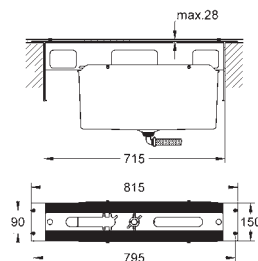

GROHE LINEARE

Ref. No. EAN code Colour Retail Guide Price (£)

25 104 000 4005176881794 Chrome 369.00

Lineare
Two-handed Bath filler 1/2"
deck mounted
metal handles
Longlife headpart 3/4"
recommended pressure 0.2-5.0 bar
GROHE StarLight chrome finish

new

19 577 001 4005176409233 Chrome 599.00
19 577 DC1 4005176412820 supersteel 779.00
19 577 EN1 4005176413018 brushed nickel 779.00

Lineare
4-hole single-lever bath combination
GROHE SilkMove 35 mm ceramic cartridge
with temperature limiter
GROHE StarLight chrome finish
pre-assembled spout fixing
OHM operating element
metal lever
bath inlet with mousseur
diverter bath/shower
hand shower Sena Stick (26 465)
metal shower hose 2000 mm
flexible connection hoses
connection for shower hose
protected against backflow
for use with 29 037 000

new

19 965 001 4005176409240 Chrome 439.00

Lineare
3-hole single-lever bath combination
Three hole installation
GROHE SilkMove 35 mm ceramic cartridge
GROHE StarLight chrome finish
OHM operating element
diverter bath/shower
hand shower Sena Stick (26 465)
metal shower hose 2000 mm
flexible connection hoses
connection for shower hose
protected against backflow
for use with 29 037 000
for combination with 28 990 / 28 991

29 037 000 4005176865749 689.00

4/5-hole bath combination (optional)
baseframe for installation
under tiled surround
base frame
drainage box with
integrated outlet for splash water

45 388 000 4005176212758 74.10

Supporting legs for baseframe

new

23 792 001 4005176409257 Chrome 1,479.00
23 792 DC1 4005176412837 supersteel 1,799.00
23 792 EN1 4005176413001 brushed nickel 1,799.00