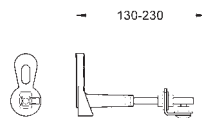

Rapid SL mounting angle
for additional fixation of WC elements
or installation without floor fixing
mounting angles including wall bracket and fixing material
2 pieces

38 562 001	4005176863752		89.00