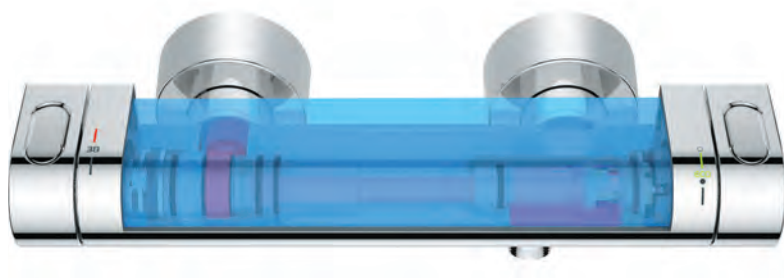

Safety surround = 100 % GROHE CoolTouch No risk of scalding

Thermal image
without GROHE CoolTouch