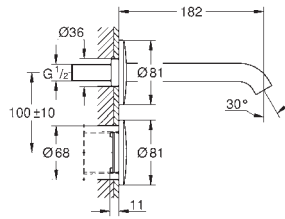

GROHE ESSENCE E

Ref. No. EAN code Colour Retail Guide Price (£)

new