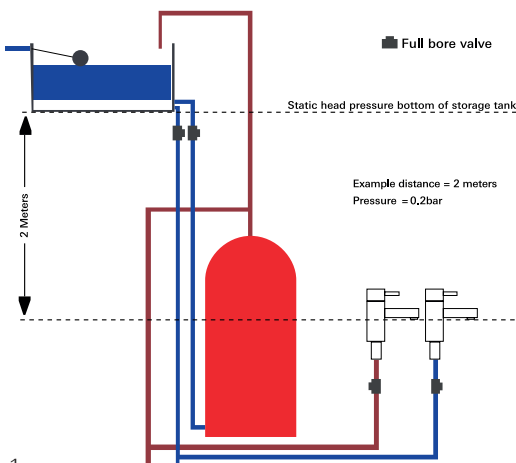

GRAVITY FED SYSTEMS

Measure from the base of the cold water tank to the exact position of where the water is coming out from in a vertical measurement (if it's a shower it will be to where the shower head is or if it's a tap to where the spout of the tap finishes). For each meter in vertical distance you will have 0.1 bar in pressure. So if you select a kitchen tap that requires 0.5 bar pressure then you will need 5 meters in vertical distance, if you select a basin tap that requires 0.2 bar then you will require 2 meters as you will see in the below drawing.