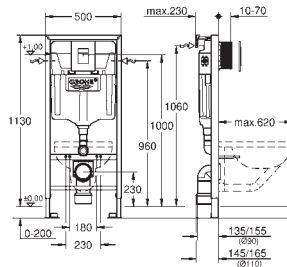

GROHE RAPID SL FOR WC

Ref. No.	EAN code	Colour	Retail Guide Price (£)

38 772 001	4005176863288	Chrome	339.00

Rapid SL 3 in 1 set for WC flushing cistern GD2 , 6 l-2.6 l
1.13 m finished installation height
for on-the-wall installations or studded walls

Includes

Frame/cistern for wall hung pan
Wall brackets for on-the-wall installation (38 558 00M)
Chrome flush plate
Fixing bolts for wc and floor

Details:

200mm height adjustment, lockable when at required height
WC ceramics with small bearing area (< 205 mm)
require additional accessory 38 779 000
distance of fixing bolts 180/230 mm
outlet bend Ø 90 mm
depth adjustable
reducer Ø 90/110 mm
Insulated against condensation
water supply from left/right or back
including integrated angle valve
and push fit flexible hose union
Skate Cosmopolitan flush plate
for vertical and horizontal installation
for mounting of small flush plates please order
inspection shaft 40 911 000 (sold separately)

38 860 000	4005176878084	Chrome	339.00