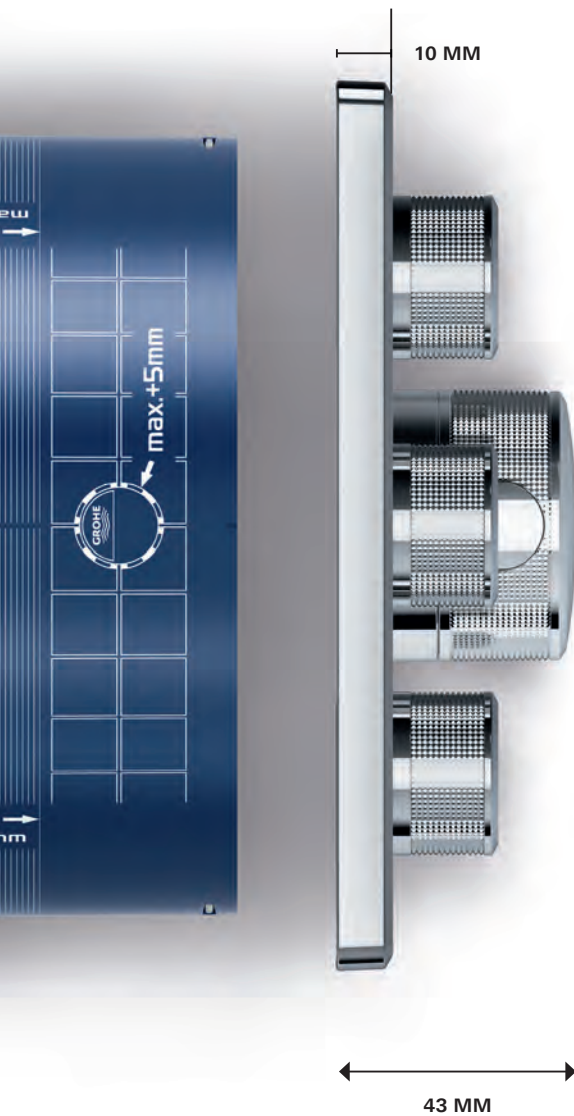

SLIM IS THE NEW BEAUTIFUL.

43 MM TOTAL OUTREACH

No matter what the installation depth of the rough-in is, the total height of the trim never exceeds 43 mm. The GROHE SmartControl Concealed combines space-saving convenience in the shower and slim good looks.

THINNER WALL PLATES

With a height of only 10 mm, its super slim design makes the GROHE SmartControl Concealed wall plate both elegant and space saving.

HIDDEN SEALING SYSTEM

The GROHE SmartControl Concealed has an integrated sealing system, completely eliminating water behind the wall.

SYMBOLS CAN BE CHANGED

The control knobs come with a range of different symbols, representing the different shower options. These symbols are clear and recognisable and their functionality distinct. They can be individually configured and also easily exchanged if required.