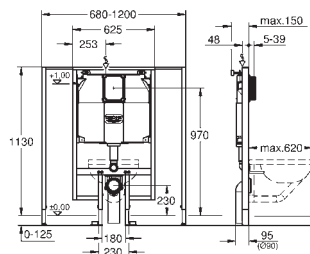

Rapid SL set for WC

for small, narrow bathrooms
flushing cistern 80 mm
1.13 m finished installation height
variable element width 0.70 – 1.20 m
for on-the-wall installation

Includes

Frame/cistern for wall hung pan
Wall brackets for on-the-wall installation (38 558 00M)
Fixing bolts for wc and floor

Details:

200mm height adjustment, lockable when at required height
distance of fixing bolts 180/230 mm
outlet bend Ø 90 mm
depth adjustable
reducer Ø 90/110 mm
Insulated against condensation

water supply from top

water supply 1/2" and push fit flexible hose union
for mounting of small flush plates please order revision shaft 40 911 000 (sold separately)