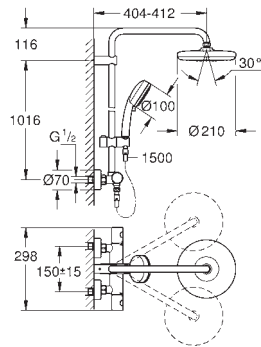

Tempesta Cosmopolitan System 210 with thermostat for wall mounting

Consisting of:

horizontal swivable 390 mm projection shower arm

exposed thermostatic shower

with Aquadimmer function

allows change between:

head shower Tempesta 210 (26 408)

Rain spray pattern

with ball joint

rotation angle $\pm 15^\circ$

hand shower New Tempesta Cosmopolitan 100 (27 571 001)

2 spray patterns:

Rain, Jet

adjustable height via gliding element

Relexaflex shower hose 1500 mm (28 161)

GROHE TurboStat compact cartridge

with wax thermoelement

GROHE SafeStop safety button at 38°C

(calibration required)

GROHE SafeStop Plus optional temperature limiter at 43°C included

GROHE DreamSpray perfect spray pattern

GROHE StarLight chrome finish

SpeedClean anti-limescale system

Inner WaterGuide for a longer life

min.recommended pressure 1 bar

minimum flow rate 7 l/min.

min. recommended pressure 1 bar

optional upgrade: **GROHE EasyReach** tray (26 362)