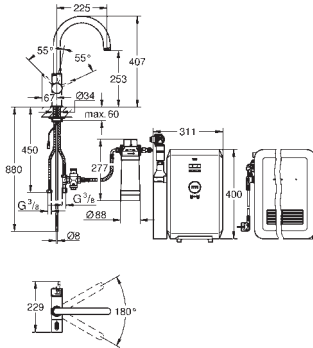

GROHE BLUE PROFESSIONAL

Ref. No.	EAN code	Colour	Retail Guide Price (£)
31 323 001	4005176987946	Chrome	2,099.00
31 323 DC1	4005176987953	supersteel	2,199.00

GROHE Blue Professional Starter kit

Consisting of:

GROHE Blue single-lever sink mixer with filter function
monobloc installation

C-spout

separate handle for 3 types of filtered and chilled table water
still, medium, sparkling

headpart 1/2"

GROHE StarLight finish

GROHE SilkMove 35 mm ceramic cartridge

adjustable flow rate limiter

swivel tubular spout

swivel area 180°

separate inner water ways for filtered

and non-filtered water

flexible connection hoses

GROHE Blue Cube

270 Watt cooling unit, 230 V, 50 Hz

type of protection IP 21

CE approved

GROHE Blue size S filter, filter head with flexible adjustment

for regions with water hardness of more than 9° dKH

for regions with water hardness below 9° dKH please order activated carbon filter
40 547 001

GROHE Blue 425 g CO₂-carbonization bottle

Min. recommended pressure 2.0 bar

this product contains built-in LED lamps, which

cannot be changed: energy efficiency class: A+

This product includes an article which is declared as a hazardous substance.

Find more information in the safety data sheet. You can download the safety data

at: www.grohe.com/safety-data-sheets/

31 324 001	4005176987960	Chrome	2,099.00
31 324 DC1	4005176987977	supersteel	2,199.00

GROHE Blue Professional

Starter kit

Consisting of:

GROHE Blue single-lever sink mixer with filter function
monobloc installation

U spout

separate handle for 3 types of filtered and chilled table water
still, medium, sparkling

headpart 1/2"

GROHE StarLight finish

GROHE SilkMove 35 mm ceramic cartridge

adjustable flow rate limiter

swivel tubular spout

swivel area 180°

separate inner water ways for filtered

and non-filtered water

flexible connection hoses

GROHE Blue Cube

270 Watt cooling unit, 230 V, 50 Hz

type of protection IP 21

CE approved

GROHE Blue size S filter, filter head with flexible adjustment

for regions with water hardness of more than 9° dKH

for regions with water hardness below 9° dKH please order activated carbon filter
40 547 001

GROHE Blue 425 g CO₂-carbonization bottle

Min. recommended pressure 2.0 bar

this product contains built-in LED lamps, which

cannot be changed: energy efficiency class: A+

This product includes an article which is declared as a hazardous substance.

Find more information in the safety data sheet. You can download the safety data

at: www.grohe.com/safety-data-sheets/