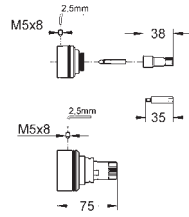

GROHE GROHTHERM SPECIAL

Ref. No.	EAN code	Colour	Retail Guide Price (£)

47 781 000	4005176836558		149.00

Extension set 27.5 mm
for Rapido T 35 500 000/35 050 000
for use with bath-thermostats with aquadimmer

COMMERCIAL
FITTINGS