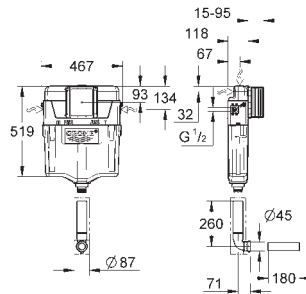

38 987 000 4005176924798 100.00

WC concealed cistern
factory set 6 l and 3 l
pneumatic discharge valve offering 2 modes of operation: dual flush or single flush
connection from left/right/back or top
Insulated against condensation
Includes:
1/2" water supply connection including integrated angle valve and push fit flexible hose union
inspection shaft for vertical or horizontal use
allows for flush plate to be installed vertically or horizontally.
flush pipe insulated against condensation
fixing brackets
flush pipe and connector
for mounting of small flush plates please order revision shaft 40 911 000 (sold separately)