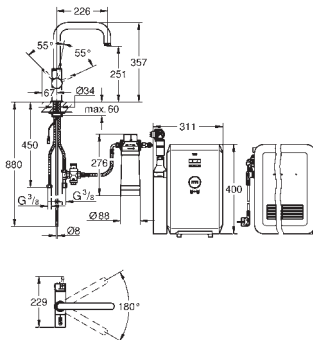

GROHE BLUE PROFESSIONAL

Ref. No.	EAN code	Colour	Retail Guide Price (£)
31 323 001	4005176987946	Chrome	2,099.00
31 323 DC1	4005176987953	supersteel	2,199.00

GROHE Blue Professional Starter kit

Consisting of:

GROHE Blue single-lever sink mixer with filter function
monobloc installation

C-spout

separate handle for 3 types of filtered and chilled table water
still, medium, sparkling

headpart 1/2"

GROHE StarLight finish

GROHE SilkMove 35 mm ceramic cartridge

adjustable flow rate limiter

swivel tubular spout

swivel area 180°

separate inner water ways for filtered

and non-filtered water

flexible connection hoses

GROHE Blue Cube

270 Watt cooling unit, 230 V, 50 Hz

type of protection IP 21

CE approved

GROHE Blue size S filter, filter head with flexible adjustment

for regions with water hardness of more than 9° dKH

for regions with water hardness below 9° dKH please order activated carbon filter
40 547 001

GROHE Blue 425 g CO₂-carbonization bottle

Min. recommended pressure 2.0 bar

this product contains built-in LED lamps, which

cannot be changed: energy efficiency class: A+

This product includes an article which is declared as a hazardous substance.

Find more information in the safety data sheet. You can download the safety data

at: www.grohe.com/safety-data-sheets/

31 324 001	4005176987960	Chrome	2,099.00
31 324 DC1	4005176987977	supersteel	2,199.00

GROHE Blue Professional

Starter kit

Consisting of:

GROHE Blue single-lever sink mixer with filter function
monobloc installation

U spout

separate handle for 3 types of filtered and chilled table water
still, medium, sparkling

headpart 1/2"

GROHE StarLight finish

GROHE SilkMove 35 mm ceramic cartridge

adjustable flow rate limiter

swivel tubular spout

swivel area 180°