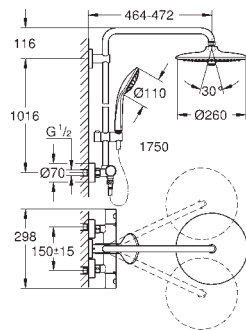

GROHE EUPHORIA SHOWER SYSTEM

	Ref. No.	EAN code	Colour	Retail Guide Price (£)
	26 075 000	4005176937606	Chrome	716.00
	26 075 DC0	4005176371219	supersteel	1,069.00
	26 075 BE0	4005176428593	polished nickel	1,499.00
	26 075 EN0	4005176428609	brushed nickel	1,499.00
	26 075 GL0	4005176425332	cool sunrise	1,499.00
	26 075 GN0	4005176425349	brushed cool sunrise	1,499.00
	26 075 DA0	4005176425356	warm sunset	1,499.00
	26 075 DL0	4005176425363	brushed warm sunset	1,499.00
	26 075 A00	4005176425387	hard graphite	1,499.00
	26 075 AL0	4005176425370	brushed hard graphite	2,003.00

Euphoria System 310

Shower system with thermostatic mixer for wall mounting

Consisting of:

horizontal swivable 450 mm projection shower arm

exposed thermostatic shower

with Aquadimmer function

allows change between:

metal head shower Rainshower Cosmopolitan 310 (27 477 000)

Rain spray pattern

with ball joint

rotation angle $\pm 15^\circ$

hand shower Euphoria 110 Massage

(27 221 000)

adjustable height via gliding element

Silverflex shower hose 1750 mm (28 388 000)

GROHE TurboStat compact cartridge

with wax thermoelement

GROHE SafeStop safety button at 38°C

(calibration required)

GROHE SafeStop Plus optional temperature limiter at 43°C included

GROHE DreamSpray perfect spray pattern

GROHE StarLight chrome finish

Inner WaterGuide for a longer life

SpeedClean anti-limescale system

Twistfree preventing the hose from twisting

GROHE MetalGrip ergonomically shaped metal handles

min. recommended pressure 1 bar

minimum flow rate 7 l/min.

min. recommended pressure 1 bar

optional upgrade: **GROHE EasyReach** tray (26 362)

	27 296 002	4005176417818	Chrome	517.00

Euphoria System 260

with thermostat for wall mounting

Consisting of:

horizontal swivable 450 mm projection shower arm