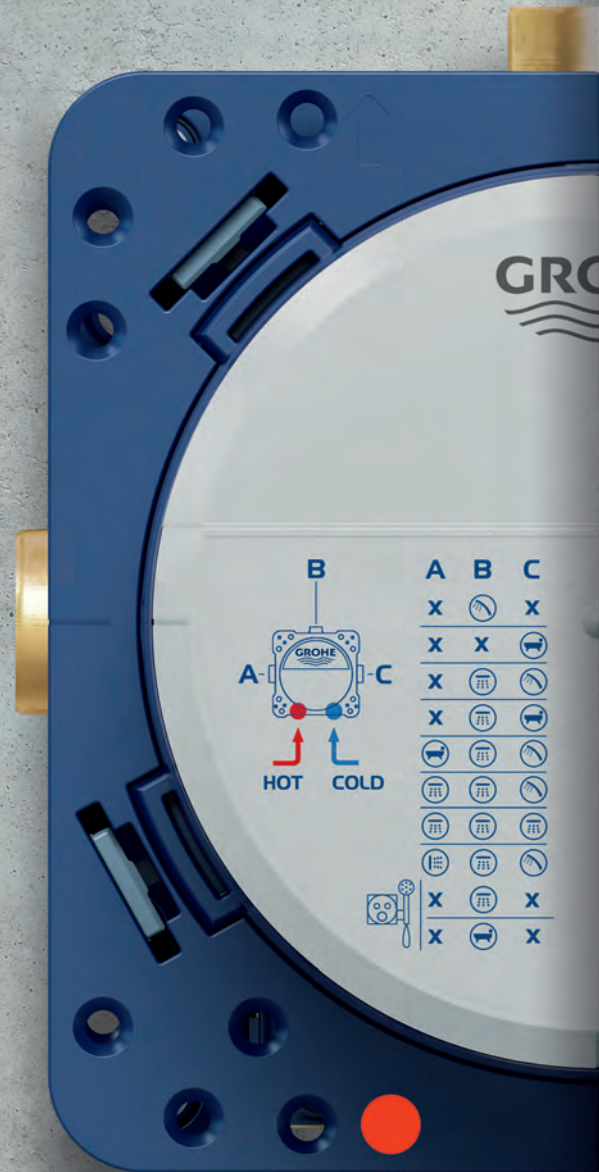

The "exceeded" solution – no visible shower rod, just the impressive Rainshower 360 head shower and GROHE SmartControl.

03

SMARTCONTROL CONCEALED

Reduce to the max. GROHE SmartControl Concealed is installed behind the wall for a clean, minimalistic look and more freedom of space.

SMART

GROHE
RAPIDO SMARTBOX

DESIGN

GROHE
SMARTCONTROL

SIMPLER INSTALLATION: AN IN-DEPTH LOOK.

FITS IN EVERY WALL – EVEN THIN ONES

With an installation depth of only 75 mm, the GROHE Rapido SmartBox fits into every kind of wall, even particularly narrow ones. And it can be installed faster and more easily into brick walls.

THE ROUGH-IN THAT'S ALWAYS ON THE JOB.

EASY JOB-SIDE MOUNTING – LEAVE THE BENCH VICE AT HOME

GROHE Rapido SmartBox is the smart innovation that enables fast and easy installation of rough-ins. Thanks to brass outlets, which are readily accessible, the rough-in can be mounted using an adjustable spanner or pipe wrench, allowing for efficient, on-site installation.