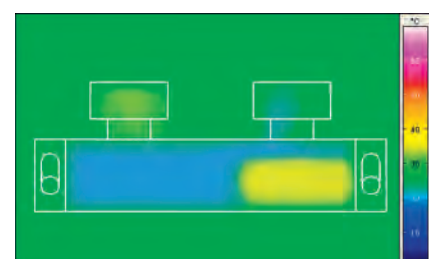

Thermal image
with GROHE CoolTouch

Safety housing with water cooling