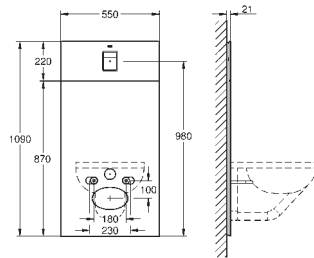

39 374 KS0	4005176344770	velvet black	631.20
------------	---------------	--------------	--------

Glass Cover Skate Cosmopolitan
for Rapid SL 1.13 m
with flushing cistern GD 2
for connecting shower toilet Sensia Arena or common wall-hung WCs for tiled/plastered walls
two-piece glass cover made of tempered safety glass (8 mm)
upper part removable for maintenance
flush plate Skate Cosmopolitan, chrome, flush plate is kept flush with glass cover
HPL mounting plate with hole pattern for all connections
mounting plate with concealed water connection for shower toilet Sensia Arena
mounting plate with with quality edges in silver finish
Set for noise protection
including accessory for mounting glass plate and WC ceramic