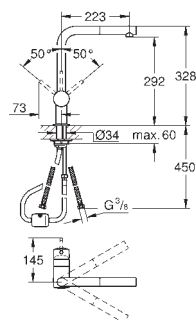

Minta
Single-lever sink mixer 1/2"
monobloc installation
GROHE StarLight finish
GROHE SilkMove 46 mm ceramic cartridge
pull out mousseur spout
adjustable flow rate limiter
swivel tubular spout
integrated non-return valve
protected against backflow
flexible connection hoses
rapid installation system