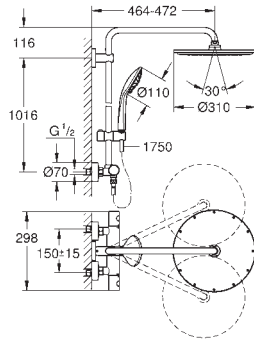

GROHE EUPHORIA SHOWER SYSTEM

	Ref. No.	EAN code	Colour	Retail Guide Price (£)
	26 075 000	4005176937606	Chrome	716.00
	26 075 DC0	4005176371219	supersteel	1,069.00
	26 075 BE0	4005176428593	polished nickel	1,499.00
	26 075 EN0	4005176428609	brushed nickel	1,499.00
	26 075 GL0	4005176425332	cool sunrise	1,499.00
	26 075 GN0	4005176425349	brushed cool sunrise	1,499.00
	26 075 DA0	4005176425356	warm sunset	1,499.00
	26 075 DL0	4005176425363	brushed warm sunset	1,499.00
	26 075 A00	4005176425387	hard graphite	1,499.00
	26 075 AL0	4005176425370	brushed hard graphite	2,003.00

Euphoria System 310

Shower system with thermostatic mixer for wall mounting

Consisting of:

horizontal swivable 450 mm projection shower arm

exposed thermostatic shower

with Aquadimmer function

allows change between:

metal head shower Rainshower Cosmopolitan 310 (27 477 000)

Rain spray pattern

with ball joint

rotation angle $\pm 15^\circ$

hand shower Euphoria 110 Massage

(27 221 000)

adjustable height via gliding element

Silverflex shower hose 1750 mm (28 388 000)

GROHE TurboStat compact cartridge

with wax thermoelement

GROHE SafeStop safety button at 38°C

(calibration required)

GROHE SafeStop Plus optional temperature limiter at 43°C included

GROHE DreamSpray perfect spray pattern

GROHE StarLight chrome finish

Inner WaterGuide for a longer life

SpeedClean anti-limescale system

Twistfree preventing the hose from twisting

GROHE MetalGrip ergonomically shaped metal handles

min. recommended pressure 1 bar

minimum flow rate 7 l/min.

min. recommended pressure 1 bar

optional upgrade: **GROHE EasyReach** tray (26 362)

	27 296 002	4005176417818	Chrome	517.00

Euphoria System 260

with thermostat for wall mounting

Consisting of:

horizontal swivable 450 mm projection shower arm

exposed thermostatic shower

with Aquadimmer function

allows change between:

head shower Euphoria 260 (26 455)

3 spray patterns:

Rain, SmartRain, Jet

with ball joint

rotation angle $\pm 15^\circ$

hand shower Euphoria 110 Massage

(27 221 000)

3 spray patterns:

Rain, SmartRain, Massage

adjustable height via gliding element

Silverflex shower hose 1750 mm (28 388 000)

GROHE TurboStat compact cartridge

with wax thermoelement

GROHE SafeStop safety button at 38°C

(calibration required)

GROHE SafeStop Plus optional temperature limiter at 43°C included

GROHE DreamSpray perfect spray pattern

GROHE StarLight chrome finish

GROHE SprayDimmer (Stepless

flow rate reduction)

SpeedClean anti-limescale system

Inner WaterGuide for a longer life

Twistfree preventing the hose from twisting

min. recommended pressure 1 bar

minimum flow rate 7 l/min.

min. recommended pressure 1 bar

optional upgrade: **GROHE EasyReach** tray (26 362)