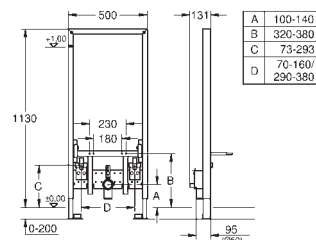

38 553 001 4005176863813 274.00

Rapid SL for bidet
1.13 m finished installation height
for on-the-wall installations or studded walls
height adjustable fitting connections
Includes:
bidet fixing bolts
PE-outlet bend 50 mm dia, seal Ø 32 mm
2 noise protected fitting connections 1/2"
fixing material for bidet
wall brackets 38 558 00M (pair) not included and
must be ordered separately