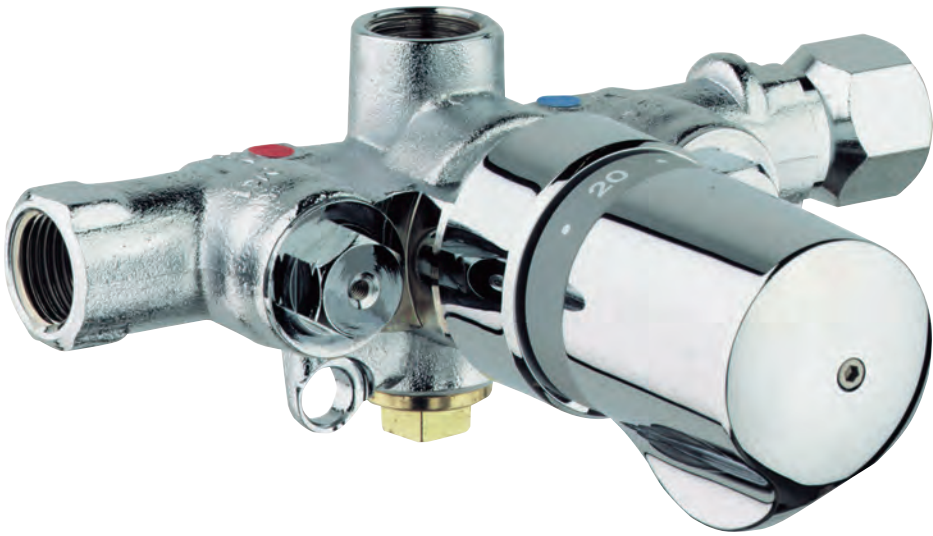

GROHE AUTOMATIC 2000