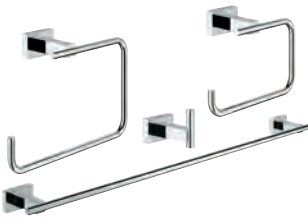

GROHE ESSENTIALS CUBE

Ref. No.	EAN code	Colour	Retail Guide Price (£)
40 778 001	4005176328657	Chrome	95.83

Essentials Cube 4-in-1 Master bathroom accessories set

material: metal

Consisting of:

robe hook (40 511 001)

towel ring (40 510 001)

toilet paper holder (40 507 001)

towel rail, 558 mm (40 509 001)

concealed fastening

GROHE StarLight chrome finish