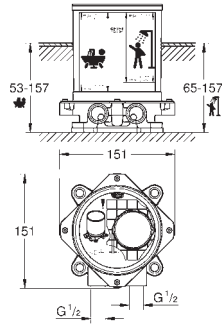

GROHE ATRIO

Ref. No.	EAN code	Colour	Retail Guide Price (£)

45 984 001	4005176992056		319.00

Rough-in set 1/2"
for floor-mounted bath mixers/spouts and shower mixers
without finishing trim set
installation plate with 360° horizontal and 3° vertical adjustment
installation depth 53-157 mm for bath mixers/spouts, depth compensation 104 mm
installation depth 65-157 mm for shower mixers, depth compensation 92 mm
two 1/2" female connections (hot/cold supplies)
flushing plug
Can take a single mixed supply
GROHE Fresh retrofit set:
enables access to concealed cistern
to add a cleaning tablet
(chlorine free tablets only)