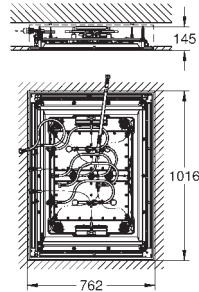

GROHE F-DIGITAL DELUXE

Ref. No.	EAN code	Colour	Retail Guide Price (£)
26 373 001	4005176415593	Chrome	18,749.47

new

Rainshower F-Series 40" AquaSymphony
Ceiling shower 6+ sprays with light
1016 mm x 762 mm x 145 mm
metal
minimum flow rate 25 l/min
min. recommended pressure 3.0 bar
1 x AquaCurtain
1 x Pure XL spray
1 x 2 cold mist spray
2 x GROHE PureRain spray 400 x 190 mm
2 x XL Waterfall (separately controlled)
1 x 4 Bokoma Spray with adjustment angle 20° and combinations
full spectrum LED: soft light with changing rainbow colours
individually adjustable: permanent lighting with colour selection
power supply for light 12 V DC
CE approved
SpeedClean anti-limescale system
GROHE DreamSpray perfect spray pattern
GROHE StarLight finish

requires rough-in set (26 376 001), F-digital Deluxe base unit box (26 376 000), Bluetooth unit (36 371 000) and various cable connections – all to be ordered separately due to individualised installation

The ceiling construction must be appropriate for the static requirement of the product (total product weight > 70 kg). Ceiling shower has to be controlled by 8 outlets + 1 hand shower outlet and the performance of the waste must be of sufficient size (> 100 l/min). For detailed planning please see separate planning & installation guide before start.

recommendation: configuration with Grohtherm F or Grohtherm SmartControl

new