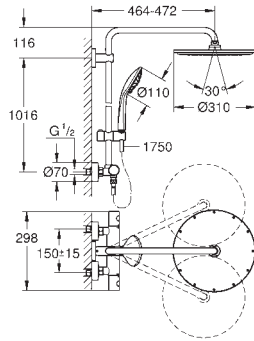

Ref. No.	EAN code	Colour	Retail Guide Price (£)
26 075 000	4005176937606	Chrome	716.00
26 075 DC0	4005176371219	supersteel	1,069.00
26 075 BE0	4005176428593	polished nickel	1,499.00
26 075 EN0	4005176428609	brushed nickel	1,499.00
26 075 GL0	4005176425332	cool sunrise	1,499.00
26 075 GN0	4005176425349	brushed cool sunrise	1,499.00
26 075 DA0	4005176425356	warm sunset	1,499.00
26 075 DL0	4005176425363	brushed warm sunset	1,499.00
26 075 A00	4005176425387	hard graphite	1,499.00
26 075 AL0	4005176425370	brushed hard graphite	2,003.00

Euphoria System 310

Shower system with thermostatic mixer for wall mounting

Consisting of:

horizontal swivable 450 mm projection shower arm

exposed thermostatic shower

with Aquadimmer function

allows change between:

metal head shower Rainshower Cosmopolitan 310 (27 477 000)

Rain spray pattern

with ball joint

rotation angle $\pm 15^\circ$

hand shower Euphoria 110 Massage

(27 221 000)

adjustable height via gliding element

Silverflex shower hose 1750 mm (28 388 000)

GROHE TurboStat compact cartridge

with wax thermoelement

GROHE SafeStop safety button at 38°C

(calibration required)

GROHE SafeStop Plus optional temperature limiter at 43°C included

GROHE DreamSpray perfect spray pattern

GROHE StarLight chrome finish

Inner WaterGuide for a longer life

SpeedClean anti-limescale system

Twistfree preventing the hose from twisting

GROHE MetalGrip ergonomically shaped metal handles

min. recommended pressure 1 bar

minimum flow rate 7 l/min.

min. recommended pressure 1 bar

optional upgrade: **GROHE EasyReach** tray (26 362)