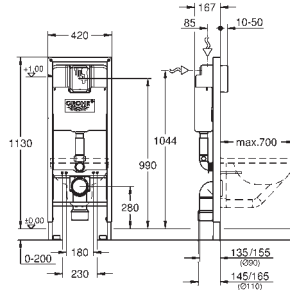

GROHE RAPID SL FOR THE DISABLED

Ref. No. EAN code Colour Retail Guide Price (£)

38 675 001 4005176863516 279.00

Rapid SL set for WC
flushing cistern 6 l
1.13 m finished installation height
for the disabled
for WC bowls 70 cm projection
for on-the-wall installations or studded walls

Includes

Frame/cistern for wall hung pan
Fixing bolts for wc and floor

Details:

200mm height adjustment, lockable when at required height
distance of fixing bolts 180/230 mm
outlet bend Ø 90 mm
depth adjustable
reducer Ø 90/110 mm
Insulated against condensation

Includes:

1/2" water supply connection including integrated angle valve and push fit flexible hose union
wall brackets 38 558 00M (pair) not included and must be ordered separately

39 140 000 4005176315268 534.25