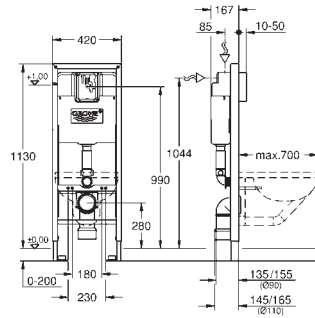

GROHE RAPID SL FOR WC

Ref. No. EAN code Colour Retail Guide Price (£)

38 675 001 4005176863516 279.00

Rapid SL set for WC
flushing cistern 6 l
1.13 m finished installation height
for the disabled
for WC bowls 70 cm projection
for on-the-wall installations or studded walls

Includes

Frame/cistern for wall hung pan
Fixing bolts for wc and floor

Details:

200mm height adjustment, lockable when at required height
distance of fixing bolts 180/230 mm
outlet bend Ø 90 mm
depth adjustable
reducer Ø 90/110 mm
Insulated against condensation

Includes:

1/2" water supply connection including integrated angle valve and push fit flexible hose union
wall brackets 38 558 00M (pair) not included and must be ordered separately

38 994 000 4005176932335 319.00