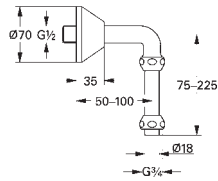

12 407 000	4005176004629	Chrome	107.70

Wall union, male 1/2"
connection pipe Ø 18 mm
connector set 3/4"
male thread 1/2"
escutcheon
GROHE StarLight chrome finish