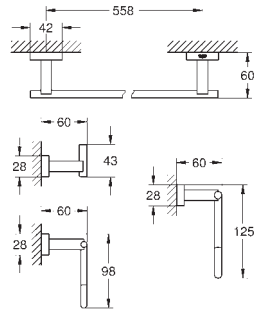

GROHE ESSENTIALS CUBE

Ref. No.	EAN code	Colour	Retail Guide Price (£)
40 778 001	4005176328657	Chrome	95.83

Essentials Cube 4-in-1 Master bathroom accessories set

material: metal

Consisting of:

robe hook (40 511 001)

towel ring (40 510 001)

toilet paper holder (40 507 001)

towel rail, 558 mm (40 509 001)

concealed fastening

GROHE StarLight chrome finish