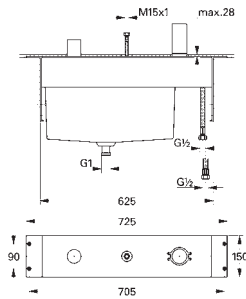

33 339 000 4005176222818 709.00

3-hole single-lever bath combination
baseframe for installation
under tiled surround
without finishing trim set
mounting plate and base frame
46 mm cartridge with **GROHE SilkMove**
and spout fixing pre-assembled
flexible connection hoses
connection for shower hose
drainage box with
integrated outlet for splash water
this part should be easy to access
protected against backflow

45 388 000 4005176212758 74.10
Supporting legs for baseframe