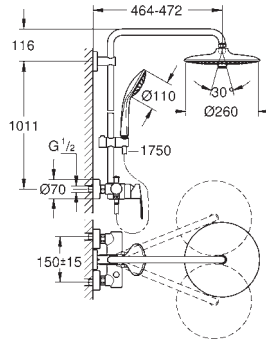

GROHE EUPHORIA SHOWER SYSTEM

Ref. No.	EAN code	Colour	Retail Guide Price (£)
27 473 001	4005176417900	Chrome	465.00

Euphoria System 260 Shower system with single lever for wall mounting

Consisting of:
horizontal swivable 450 mm projection shower arm
exposed single-lever shower mixer
with diverter
allows change between:
head shower Euphoria 260 (26 457)
3 spray patterns:
Rain, SmartRain, Jet
with ball joint
rotation angle $\pm 15^\circ$
hand shower Euphoria 110 Massage
(27 239 000)
3 spray patterns:
Rain, SmartRain, Massage
adjustable height via gliding element
Silverflex shower hose 1750 mm (28 388 000)
GROHE EcoJoy 9.5 l/min flow limiter
GROHE SilkMove 46 mm ceramic cartridge
GROHE DreamSpray perfect spray pattern
GROHE StarLight chrome finish
GROHE SprayDimmer (Stepless
flow rate reduction)
SpeedClean anti-limescale system
Inner WaterGuide for a longer life
Twistfree preventing the hose from twisting
min.recommended pressure 1 bar
minimum flow rate 7 l/min.
min. recommended pressure 1 bar

SHOWERS

23 061 002	4005176417917	Chrome	491.00