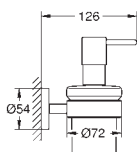

Essentials
Crystal glass
material: glass
fits in the following holders:
Essentials (40 369 000)
Essentials Cube (40 508 000)
Bau Cosmopolitan (40 585)
Essentials Authentic (40 652)

40 448 001	4005176328343	Chrome	32.49