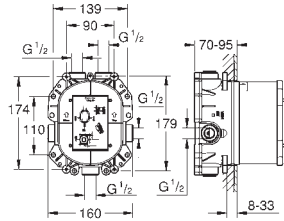

GROHE RAPIDO T

Ref. No.	EAN code	Colour	Retail Guide Price (£)

35 050 000	4005176982064		229.00

GROHE Rapido T
Universal Thermostatic mixer
for concealed installation
for use with bath-, shower- and central-mixer
without finishing trim set
easy to install, premounted and tested unit
GROHE TurboStat compact cartridge
with wax thermoelement
two top outlets 1/2", lockable
bottom outlet 1/2" - can only be used
with separate stopvalve
safe to install, stable built-in-box and
protective cap
fixing options for solid walls and dry
cladding
wall sealing
Aquadimmer-diverter for bath mixer or
stopvalve for shower mixer in finishing
trim set
body in DR-brass
built-in non return valve
and dirt strainers
GROHE EcoJoy technology for less water and perfect flow
TMV2 compliant

47 790 000	4005176841491		53.00