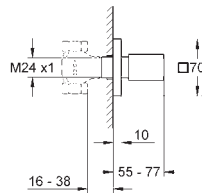

Eurocube
Volume Control Trim
for concealed valves, 1/2", 3/4"
without concealed body
installation depth adjustable
16 - 38 mm
metal handle
Sliding escutcheon with wall sealing
GROHE StarLight chrome finish

35 028 000 4005176908316 119.00