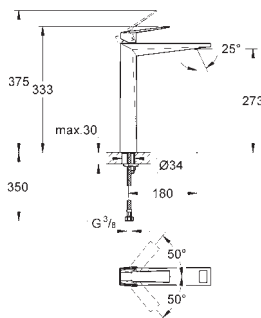

23 114 000	4005176898792	Chrome	789.00

Allure Brilliant
Basin mixer 1/2"
XL-Size
monobloc installation
for free-standing basins
28 mm ceramic cartridge
with **GROHE SilkMove**
temperature limiter
GROHE StarLight chrome finish
GROHE EcoJoy 5.0 l/min. flow limiter
GROHE QuickFix installation system
spout with integrated mousseur
smooth body
flexible connection hoses

new