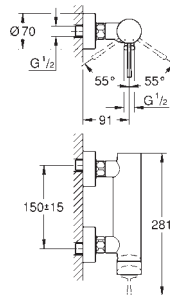

33 636 001	4005176307287	Chrome	149.00
33 636 DC1	4005176371141	supersteel	209.00
33 636 BE1	4005176426674	polished nickel	229.00
33 636 EN1	4005176426681	brushed nickel	229.00
33 636 GL1	4005176426612	cool sunrise	229.00
33 636 GN1	4005176426629	brushed cool sunrise	229.00
33 636 DA1	4005176426636	warm sunset	229.00
33 636 DL1	4005176426643	brushed warm sunset	229.00
33 636 A01	4005176426667	hard graphite	229.00
33 636 AL1	4005176426650	brushed hard graphite	229.00

Essence
Single-lever shower mixer 1/2"
wall or deck mounted
metal lever
GROHE SilkMove 35 mm ceramic cartridge
with temperature limiter
GROHE StarLight chrome finish
shower outlet 1/2"
integrated non-return valve
S-unions
protected against backflow