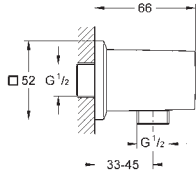

GROHE ALLURE BRILLIANT

Ref. No.	EAN code	Colour	Retail Guide Price (£)
27 707 000	4005176908446	Chrome	39.00

Allure Brilliant
Shower outlet elbow, 1/2"
male thread
protected against backflow
metal
GROHE StarLight chrome finish

27 706 000	4005176908439	Chrome	29.00