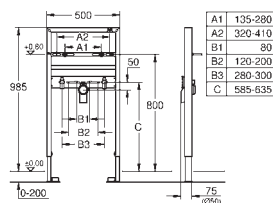

Rapid SL for basin
1.0 m finished installation height
for on-the-wall installations or studded walls

Includes

wash basin fixing bolts with fixing device for ceramic
PE-outlet bend 50 mm dia
seal Ø 32 mm

wall brackets 38 558 00M (pair) not included and must be ordered separately

38 559 001 4005176863776 152.55