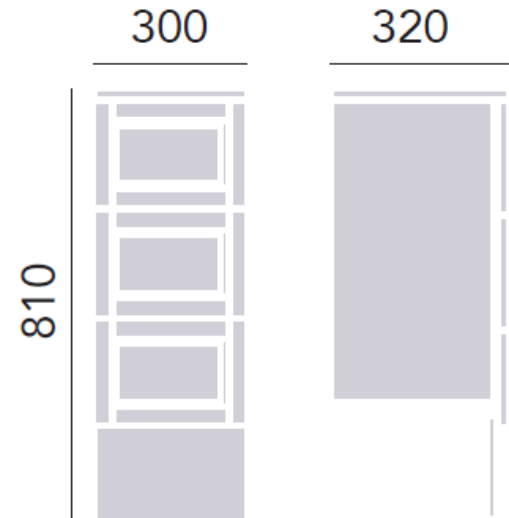

CAVERSHAM FITTED 3 DRAWER UNIT

- ~ Handle positions are not pre-drilled to allow for customer handle choice and style preferences.
- ~ Worktops and plinths sold separately.
- ~ Suitable alternative for Caversham fitted base unit 300mm if the customer prefers drawers within their bathroom design layout.
- ~ Adjustable drawers.