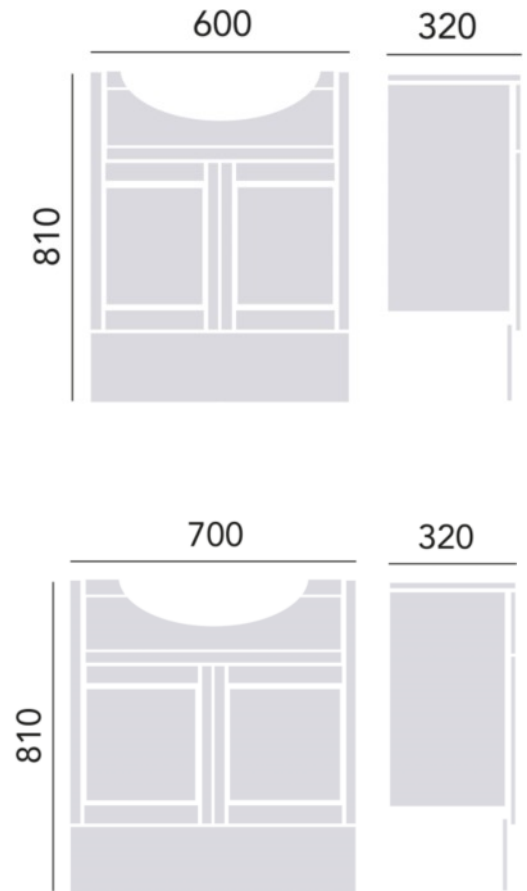

CAVERSHAM FITTED VANITY UNIT: 600MM & 700MM

- ~ Unit is pre-cut to be compatible with Dorchester, Granley & Claverton semi-recessed basins.
- ~ Removable shelf included.
- ~ Handle positions are not pre-drilled.
- ~ Worktops and plinths sold separately.

Part No	Product Type	Description	EAN		
FFDGRVAN600	Furniture	Caversham 600mm Vanity Unit Dove Grey	5055138570548		
FFDGRVAN700	Furniture	Caversham 700mm Vanity Unit Dove Grey	5055138570555		
FFGRAVAN600	Furniture	Caversham 600mm Vanity Unit Graphite	5055138570500		
FFGRAVAN700	Furniture	Caversham 700mm Vanity Unit Graphite	5055138570517		
FFIVLVAN600	Furniture	Caversham 600mm Vanity Unit Ivory Lace	5055138570586		
FFIVLVAN700	Furniture	Caversham 700mm Vanity Unit Ivory Lace	5055138570593