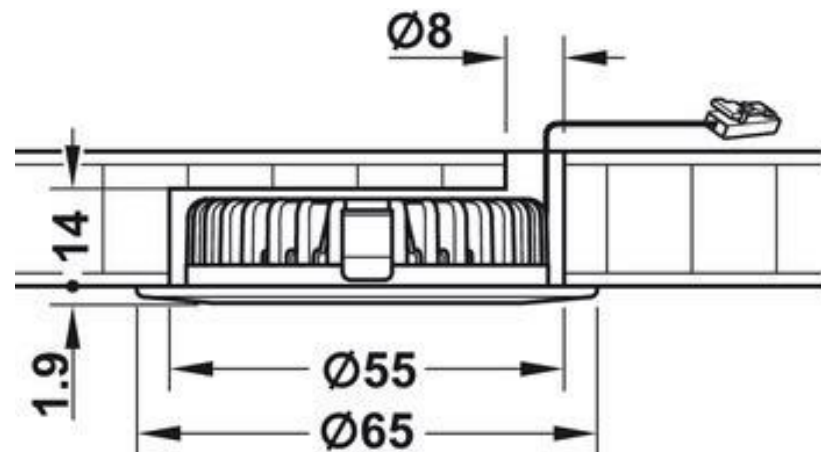

FINISH AND KIT DETAILS

Matte Nickel plated finish with opaque lamp cover.
Pack of 4, including daylight white LED bulbs (5000K).
Kit includes LED Driver 12 V and LED mains lead. Fit
into bridge with vanity unit.
Rated IP44 and suitable for Zone I.

Must be installed with current and local wiring
regulations.

*Note: Light is to fitted as a recess light and holes to be
drilled in the furniture by customer/fitter.*