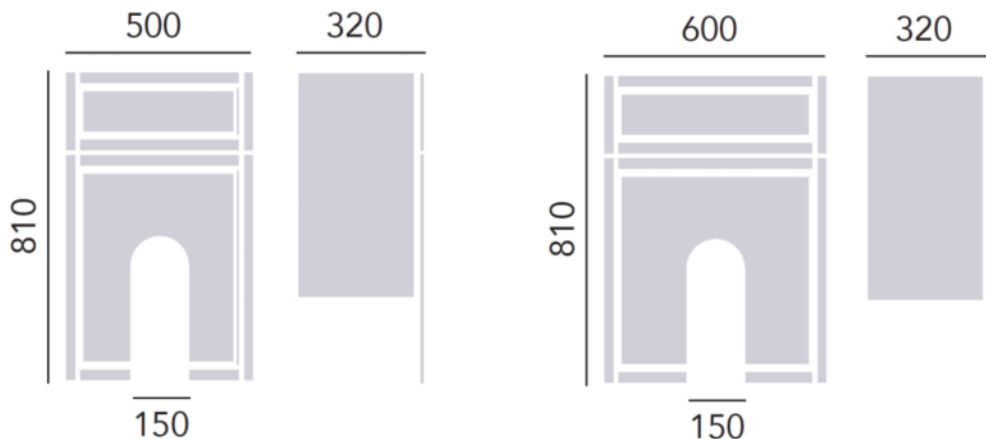

CAVERSHAM FITTED WC UNIT: 500MM & 600MM

- ~ Dimensions have been amended to be aligned with comparable market sizes.
- ~ For use with concealed cistern CFC32 only. Compatible with any Heritage back to wall pan.
- ~ No need for plinth or space filling panel – the design has been amended to reach the floor and fill the spacing behind the pan.

FFDGRWCU500	Furniture	Caversham 500mm WC Unit Dove Grey	5055138570913		
FFDGRWCU600	Furniture	Caversham 600mm WC Unit Dove Grey	5055138570920		
FFGRAWCU500	Furniture	Caversham 500mm WC Unit Graphite	5055138570890		
FFGRAWCU600	Furniture	Caversham 600mm WC Unit Graphite	5055138570906		
FFIVLWCU500	Furniture	Caversham 500mm WC Unit Ivory Lace	5055138570937		
FFIVLWCU600	Furniture	Caversham 600mm WC Unit Ivory Lace	5055138570944		

Note: Worktops sold separately.