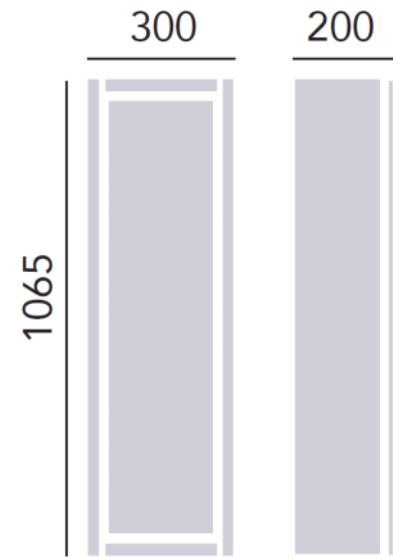

CAVERSHAM FITTED WALL UNIT DIMENSIONS

CAVERSHAM 200MM WALL

CAVERSHAM 300MM WALL

CAVERSHAM 600MM WALL

CAVERSHAM 300MM SIT ON WALL UNIT

- Handle positions are not pre-drilled to allow for customer handle choice and style preferences.
- Door supplied loose so can be fitted to open right or left.