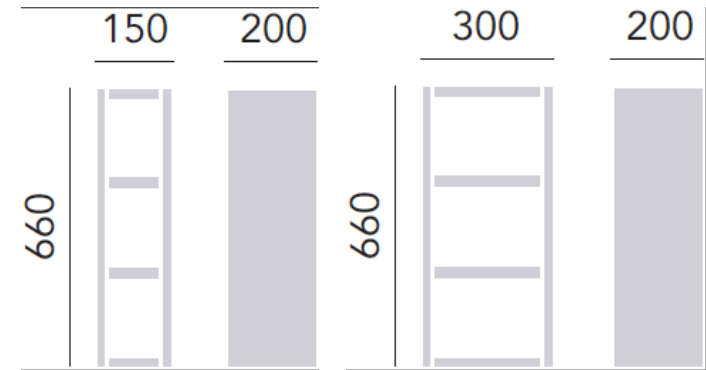

CAVERSHAM FITTED OPEN WALL AND BASE UNITS

~ Additions to the Caversham range to enable display featuring and storage within the bathroom furniture range.

Part No	Product Type	Description	EAN		
FFDGROBU150	Furniture	Caversnam 150mm Open Base Unit Dove Grey	5055138569740		
FFDGROBU300	Furniture	Caversnam 300mm Open Base Unit Dove Grey	5055138569771		
FFDGROWU150	Furniture	Caversnam 150mm Open Wall Unit Dove Grey	5055138570715		
FFDGROWU300	Furniture	Caversnam 300mm Open Wall Unit Dove Grey	5055138570746		
FFGRAOBU150	Furniture	Caversnam 150mm Open Base Unit Graphite	5055138569672		
FFGRAOBU300	Furniture	Caversnam 300mm Open Base Unit Graphite	5055138569702		
FFGRAOWU150	Furniture	Caversnam 150mm Open Wall Unit Graphite	5055138570623		
FFGRAOWU300	Furniture	Caversnam 300mm Open Wall Unit Graphite	5055138570654		
FFIVLOBU150	Furniture	Caversnam 150mm Open Base Unit Ivory Lace	5055138569818		
FFIVLOBU300	Furniture	Caversnam 300mm Open Base Unit Ivory Lace	5055138569849		
FFIVLOWU150	Furniture	Caversnam 150mm Open Wall Unit Ivory Lace	5055138570807		
FFIVLOWU300	Furniture	Caversnam 300mm Open Wall Unit Ivory Lace	5055138570838