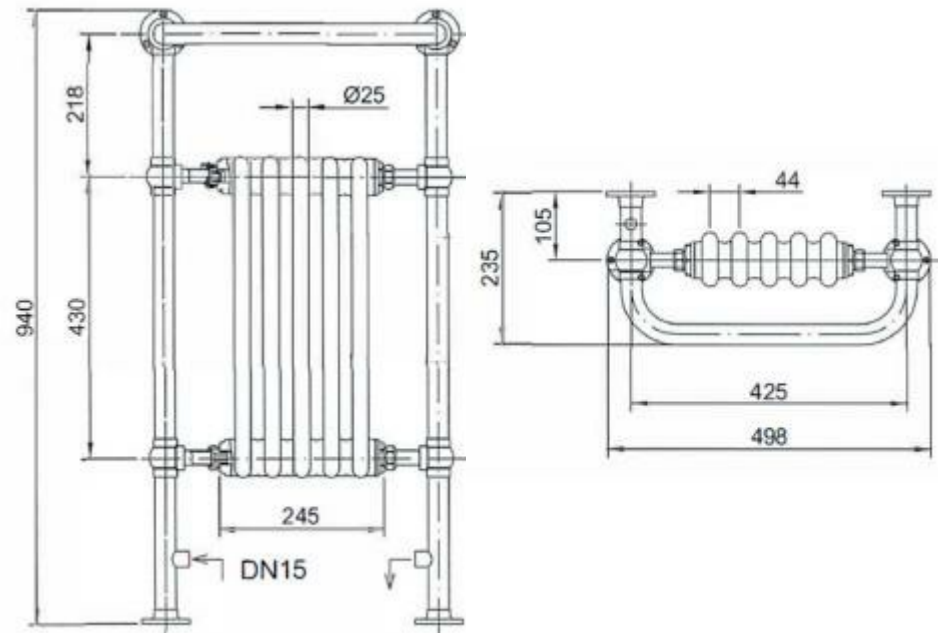

ADDITIONAL INFORMATION

- Chrome Plated to BS EN 248
- Includes Valves in Chrome Finish
- Suitable for Closed Central Heating Systems Only