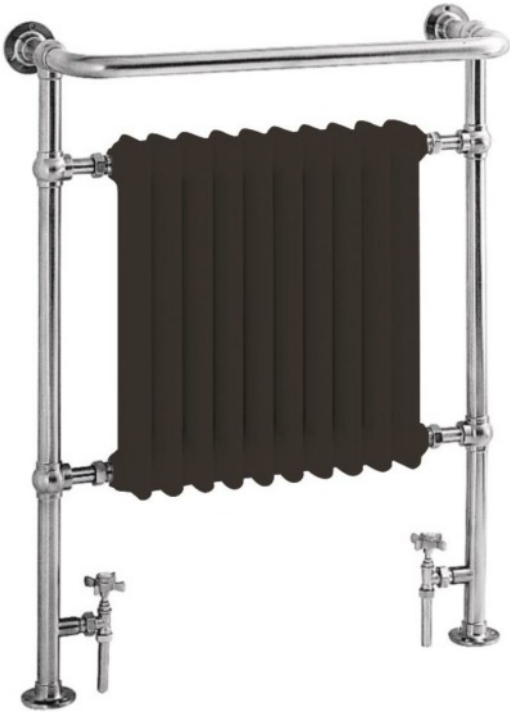

PRODUCT DETAILS

Product Code	AHC73B
Description	Clifton – Chrome and Black Bars
Dimensions	940 (H) mm, 674 (W) mm, 128 (D)
EAN	5055138571323

ADDITIONAL INFORMATION

- Chrome Plated to BS EN 248
- Includes Valves in Chrome Finish
- Suitable for Closed Central Heating Systems Only
- 5 Year Guarantee