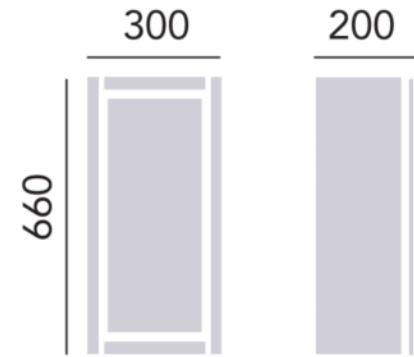

HERITAGE®
BATHROOMS

CAVERSHAM FITTED MIRRORED WALL CABINETS DIMENSIONS