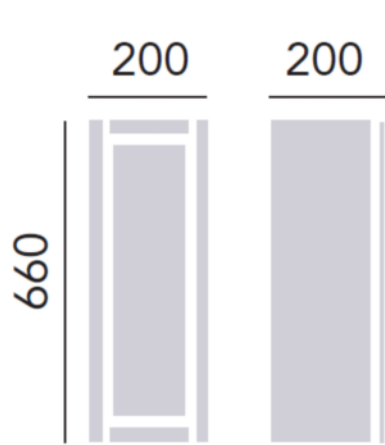

CAVERSHAM FITTED WALL UNIT DIMENSIONS

CAVERSHAM 200MM WALL