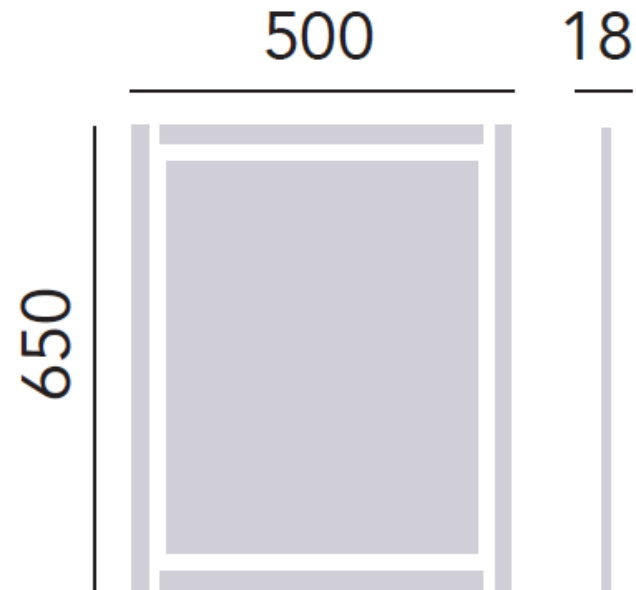

FINISH DETAILS

Available in 4 colours:

Black, Dove Grey, Graphite and Ivory Lace.

Adds the finishing touches to Caversham fitted furniture arrangements.