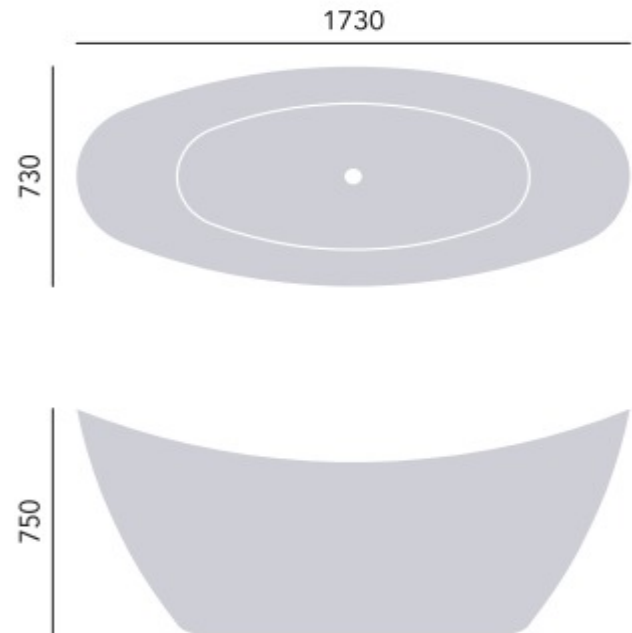

HOW THE FINISH IS APPLIED

The black finish is applied by hand using paint. Once the paint dries it forms a unique surface texture responsible for the matte appearance. Once dried the surface is sealed with a clear lacquer.

Product included chrome clicker waste & integrated overflow