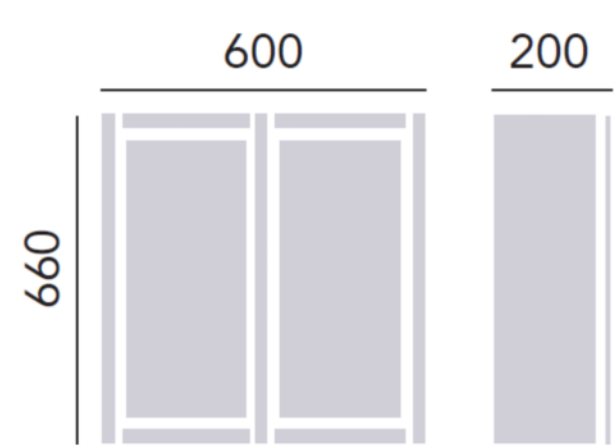

CAVERSHAM 600MM WALL