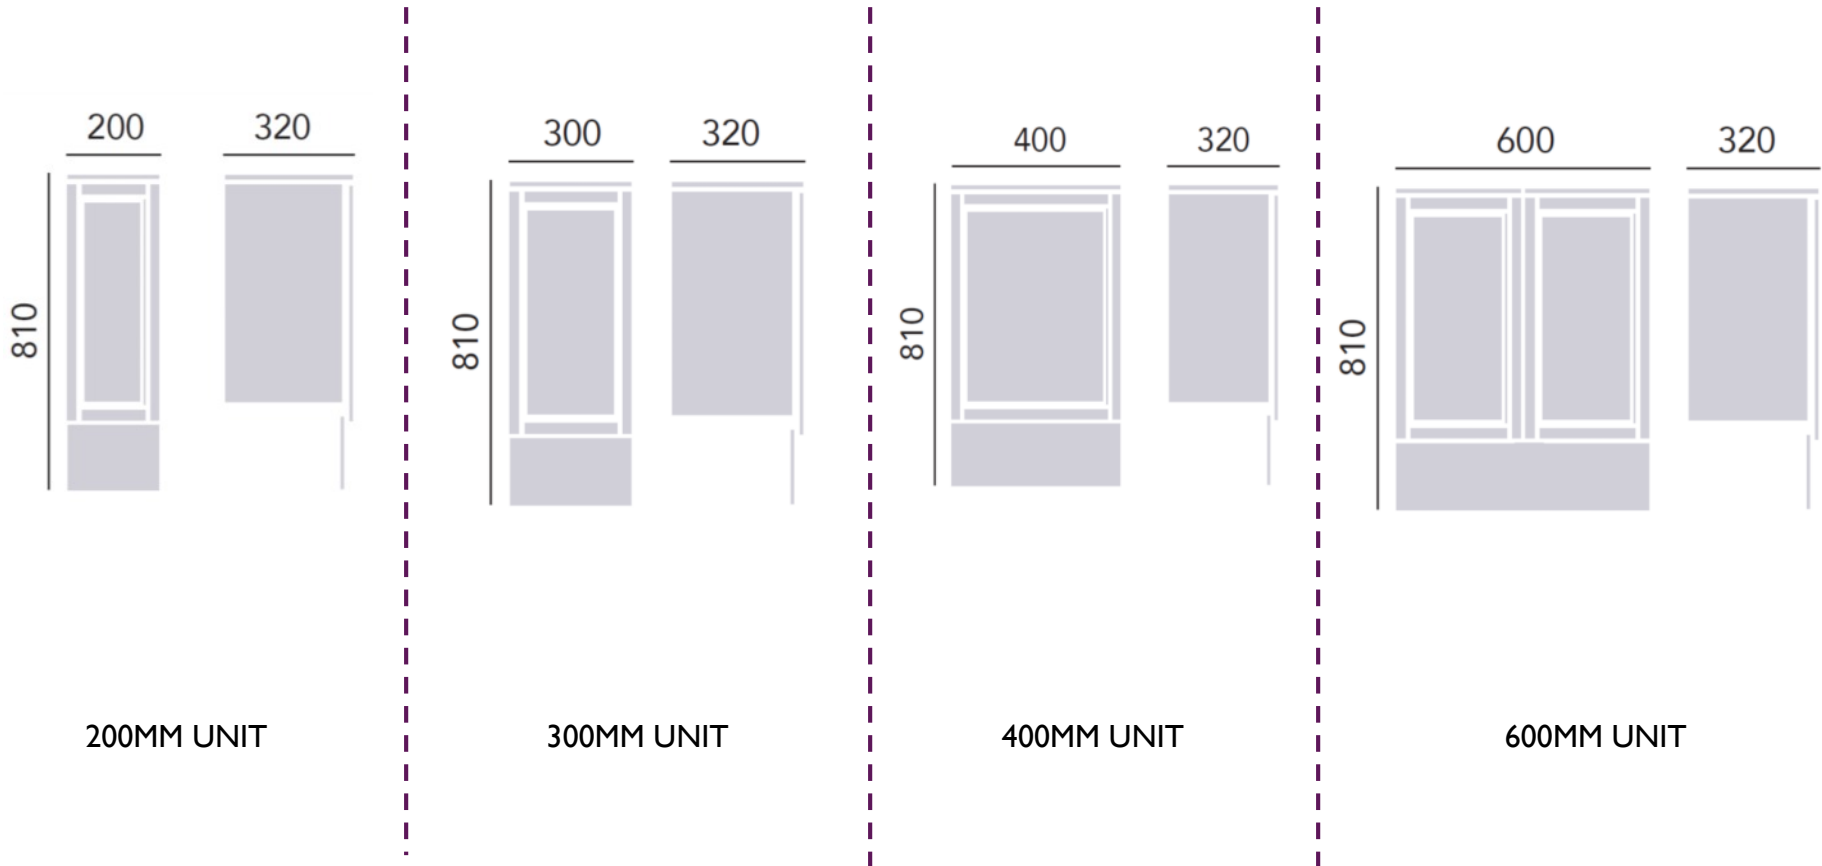

CAVERSHAM FITTED BASE UNIT DIMENSIONS