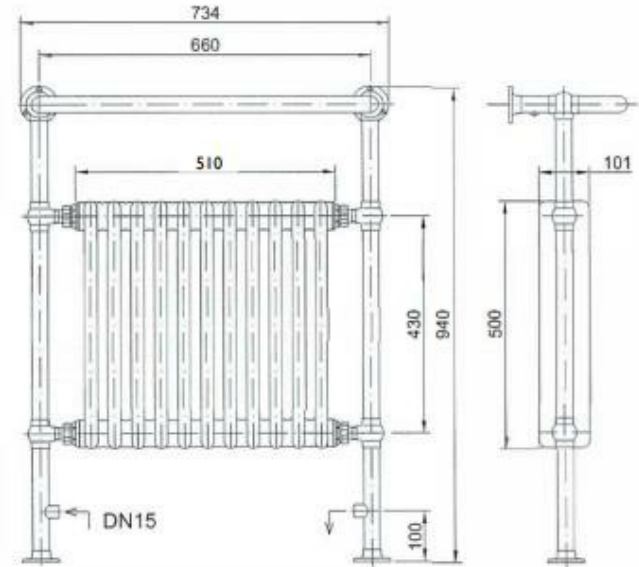

NOTE: FKNCE01 AND FKNCE02 HAVE ONLY THE 1 SCREW LENGTH: 74MM.

NEW PRODUCTS

DECORATIVE HEATING

HERITAGE[®]
BATHROOMS

PRODUCT DETAILS

Product Code	AHC73B
Description	Clifton – Chrome and Black Bars
Dimensions	940 (H) mm, 674 (W) mm, 128 (D)
EAN	5055138571323

ADDITIONAL INFORMATION

- Chrome Plated to BS EN 248
- Includes Valves in Chrome Finish
- Suitable for Closed Central Heating Systems Only
- 5 Year Guarantee

PRODUCT DETAILS

Product Code	AHC80B
Description	Baby Clifton – Chrome & Black Bars
Dimensions	940 (H) mm, 498 (W) mm, 235 (D) mm
EAN	5055138571316