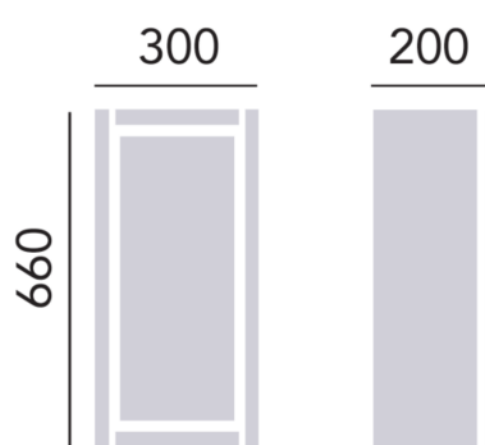

CAVERSHAM 300MM WALL