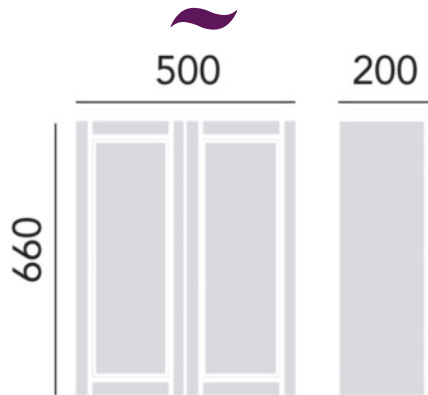

HERITAGE®
BATHROOMS

CAVERSHAM FITTED MIRRORED WALL CABINETS DIMENSIONS