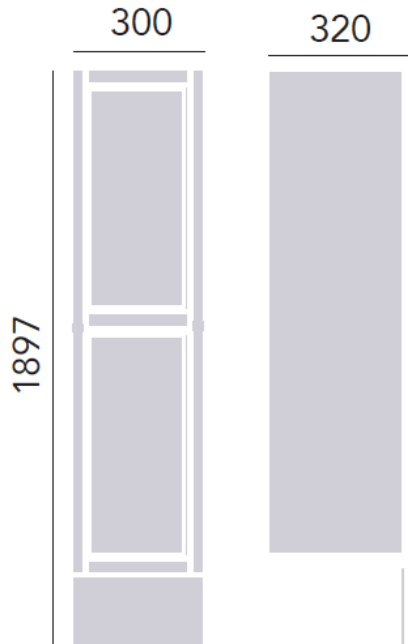

CAVERSHAM FITTED 300MM FLOOR TOWER UNIT

Product Code	Category	Description	SKU		
FFDGRFTU300	Furniture	Caversham 300mm Floor Tower Unit Dove Grey	5055138569894		
FFGRAFTU300	Furniture	Caversham 300mm Floor Tower Unit Graphite	5055138569887		
FFIVLFTU300	Furniture	Caversham 300mm Floor Tower Unit Ivory Lace	5055138569900