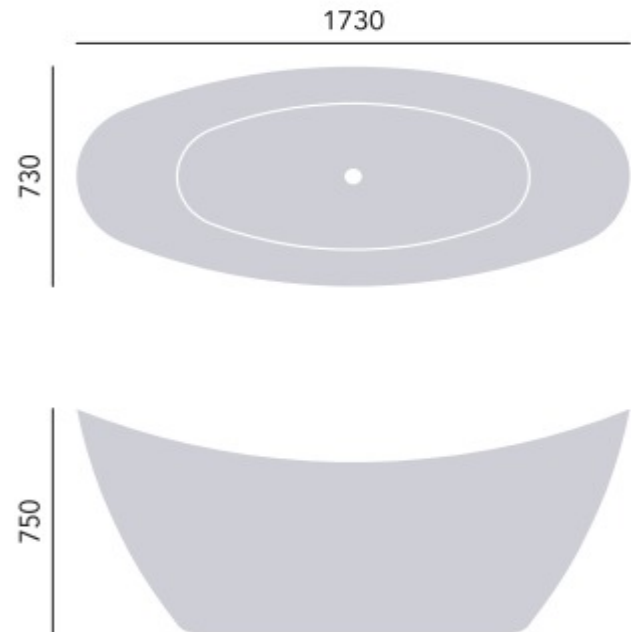

HOW THE FINISH IS APPLIED

The marble effect is hand painting, thus allowing each bath to have a unique marble design with a gloss finish. Once dried the surface is sealed with a clear lacquer.

Product included chrome clicker waste & integrated overflow