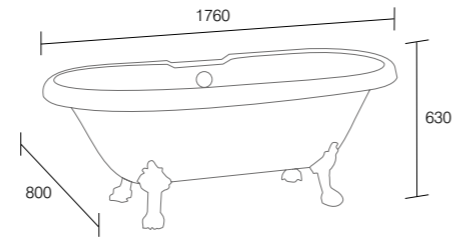

1760 Double Ended Roll Top Bath

L1760mm x W800mm x H630mm **LA16002** **£1,010**

undrilled tap deck
water capacity 185 litres to overflow
weight (unfilled) 38 kilograms
material double skinned 4mm acrylic with resin reinforcement