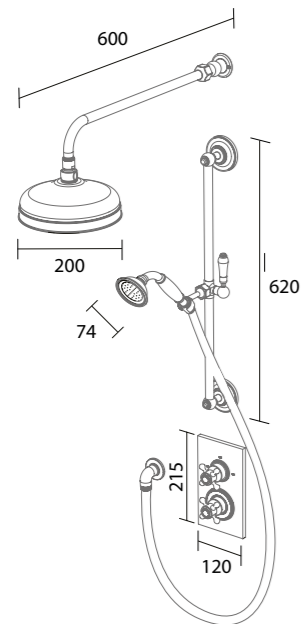

Clifton Concealed Dual Function Shower System

chrome LA3003 £690