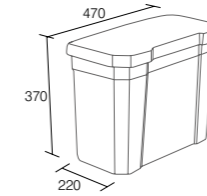

Close Coupled Cistern 6/4L

ceramic **LA9120 £205.50**