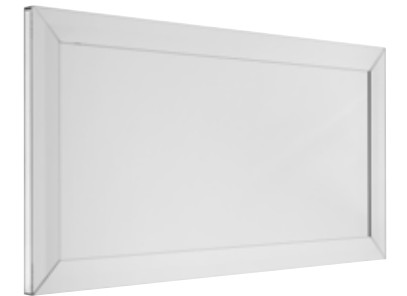

Traditional 1200 Mirror

with demister pad
W1200mm x H600mm x D30mm
mirror LA2023 £386

LED Bathroom Wall Light

W60mm x H410mm x D90mm
chrome LA2030 £163
Supplied with integrated LED lighting
(4000k colour temperature)