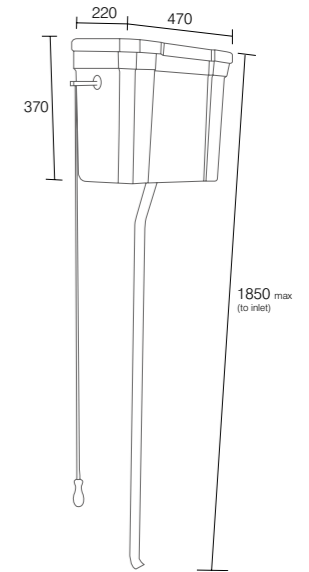

Close Coupled Cistern 6/4L

ceramic **LA9120 £205.50**

High Level Cistern 6L & Pipe/Fittings Kit

ceramic cistern **LA9118 £176**
chrome pipe kit & cistern fittings **LA9145 £505**

Low/High Level WC

ceramic **LA9116 £336**
inlet height 360mm

Low Level Cistern 6/4L & Chrome Pipe

ceramic **LA9117 £287**

PAVILION SANITARYWARE

Close Coupled WC

ceramic **LA9129 £447**

Close Coupled Cistern 6/3L

ceramic **LA9130 £230**

Back to Wall WC

ceramic **LA9127 £381**

Soft Close Toilet Seat

gloss white **LA9140 £134**
black veneer **LA9139 £134**