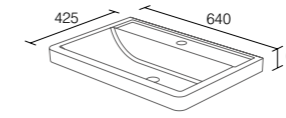

650mm Basin

ceramic **LA13001 £201.50**