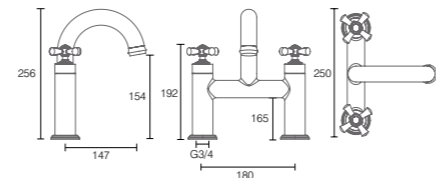

Bath Filler
chrome **LA1012** **£262**