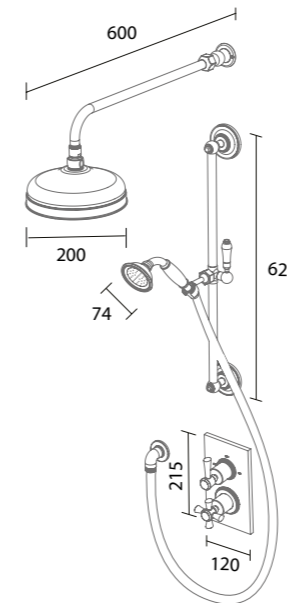

**York Exposed Single Function Shower System**

chrome LA3006 £690

**Clifton Concealed Dual Function Shower System**

chrome LA3003 £690

**Clifton Concealed Single Function Shower System**

chrome LA3004 £575