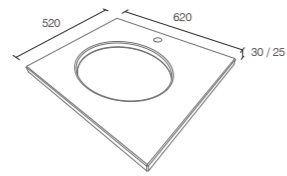

600mm Worktop

30mm thickness worktop pre cut for tap & basin
honed marble **LA13112 £375**

600mm Solid Surface Worktop

25mm thickness worktop pre cut for tap & basin
carrara **LA13119 £110**
white **LA13118 £110**