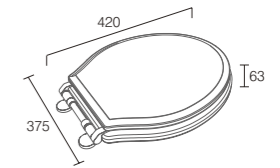

Soft Close Toilet Seat

gloss white **LA9140 £134**
black veneer **LA9139 £134**