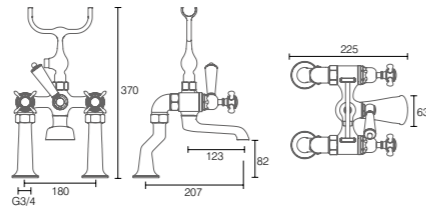

## CLIFTON TAPS

**Basin Mixer with Pop Up Waste**  
chrome **LA1016** **£195.50**

**Basin Taps (pair)**  
chrome **LA1014** **£117.50**

**Bath Taps (pair)**  
chrome **LA1015** **£131**

**Bath Filler**  
chrome **LA1017** **£262**