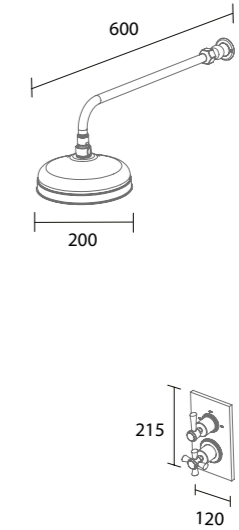

York Concealed Single Function Shower System

chrome LA3008 £575

YORK SHOWERS