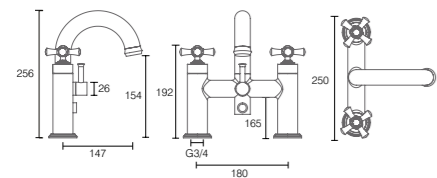

Bath Shower Mixer
chrome **LA1013** **£392**

York taps have brass bodied construction and feature quarter turn ceramic disc valves with the exception of those marked* which have mono mixer ceramic disc technology.