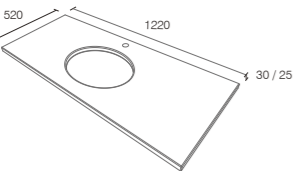

1200mm Worktop

30mm thickness worktop pre cut for tap & basin
honed marble **LA13113 £625**

1200mm Solid Surface Worktop

25mm thickness worktop pre cut for tap & basin
carrara **LA13121 £292**
white **LA13120 £292**