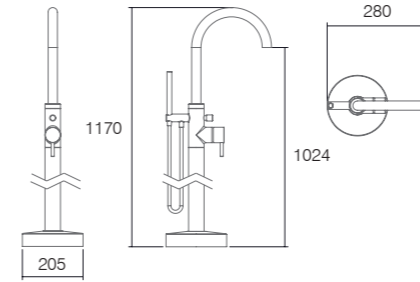

LUCCA TAP

Freestanding Bath Shower Mixer*
chrome **LA1020** **£630**

Lucca taps have brass bodied construction and feature quarter turn ceramic disc valves with the exception of those marked* which have mono mixer ceramic disc technology. **10 year guarantee**