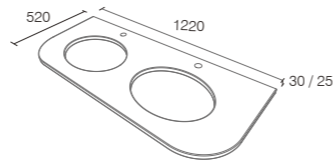

1200mm Worktop

30mm thickness worktop pre cut for tap & basin
honed marble **LA13076 £720**

1200mm Solid Surface Worktop

25mm thickness worktop pre cut for tap & basin
carrara **LA13075 £375**
white **LA13074 £375**