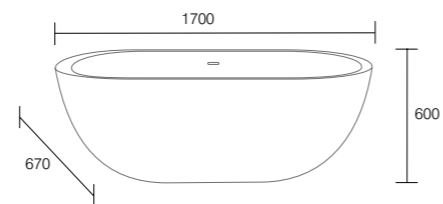

OPUS BATH

1700 Double Ended Freestanding Bath

L1700mm x W670mm x H600mm **LA16005** **£2,190**

includes integrated overflow and 1½" click waste
no tap holes, suitable for freestanding or wall mounted taps only
water capacity 180 litres to overflow
weight (unfilled) 48 kilograms
material double skinned 4mm acrylic with resin reinforcement