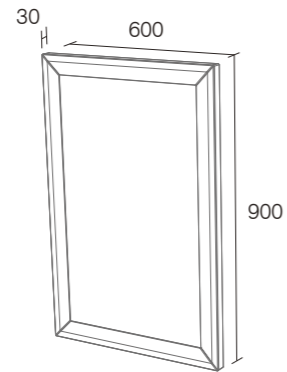

Traditional 600 Mirror

with Demister Pad
mirror **LA2020** **£295**