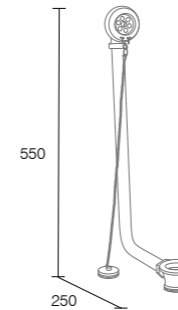

BATH WASTES & STAND PIPES

Exposed Chain Waste
W250mm x H550mm
1½" waste
chrome **LA17001** **£119.50**