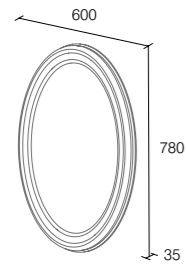

### Illuminated Mirror

cotton white **LA2010 £471**  
 steel grey **LA2014 £471**