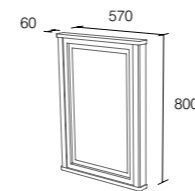

Illuminated Mirror

cotton white **LA2013 £471**
cobblestone **LA2011 £471**
charcoal **LA2015 £471**