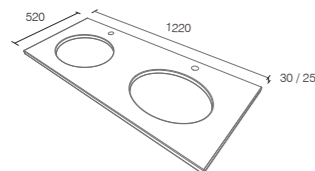

1200mm Worktop

30mm thickness worktop pre cut for tap & basin
honed marble **LA13114 £710**

1200mm Solid Surface Worktop

25mm thickness worktop pre cut for tap & basin
carrara **LA13123 £347**
white **LA13122 £347**