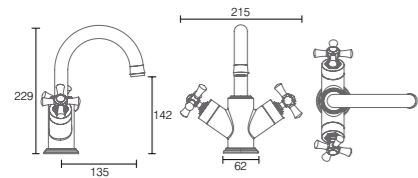

YORK TAPS

Basin Mixer with Click Waste
chrome **LA1009** **£222.50**