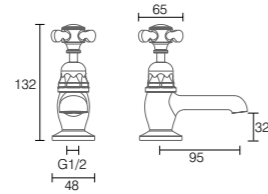

Basin Taps (pair)
chrome **LA1014** **£117.50**