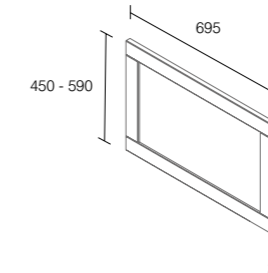

Bath Panel

700mm End Panel
W695mm x H450 - 590mm x D22mm

cotton white	LA5023	£93.60
cobblestone	LA5025	£93.60
charcoal	LA5027	£93.60
steel grey	LA5029	£93.60