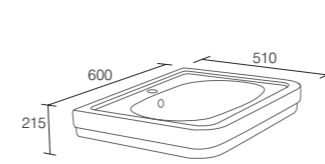

BLOOMSBURY SANITARYWARE

600mm Ceramic Basin

1 tap hole **LA9111 £328**
2 tap hole **LA9112 £328**