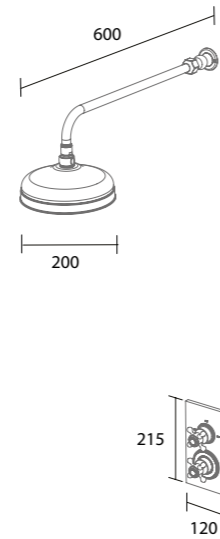

Clifton Concealed Single Function Shower System

chrome LA3004 £575