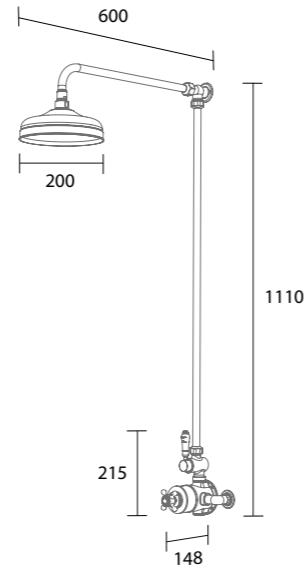

Clifton Exposed Single Function Shower System

chrome LA3002 £690