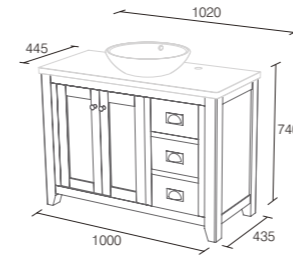

MARLBOROUGH FURNITURE

1000mm Freestanding Basin Unit

cotton white **LA13054 £1,200**
cobblestone **LA13044 £1,200**
charcoal **LA13058 £1,200**
(excludes worktop & basin)