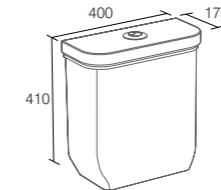

Close Coupled Cistern 6/3L

ceramic **LA9130 £230**