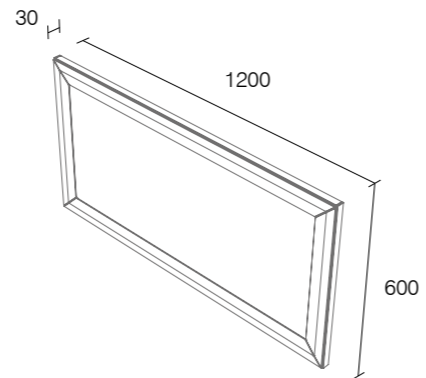

Traditional 1200 Mirror

with Demister Pad
mirror **LA2023** **£386**