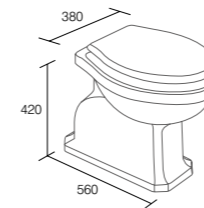

Low/High Level WC

ceramic **LA9116 £336**
inlet height 360mm