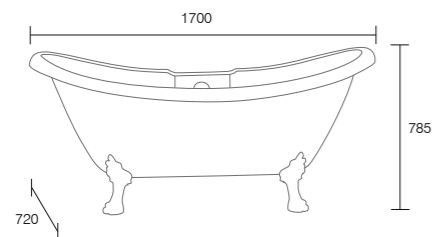

ALVESTON BATH

1700 Double Ended Slipper Bath

L1700mm x W720mm x H785mm **LA16006** **£1,010**

undrilled tap deck
water capacity 190 litres to overflow
weight (unfilled) 42 kilograms
material double skinned 4mm acrylic with resin reinforcement