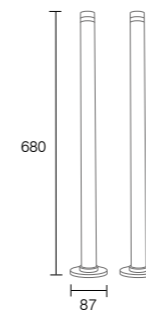

Stand Pipes
W87mm x H680mm
chrome **LA17003** **£344**