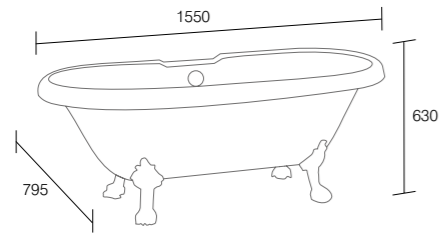

FAIRFIELD BATHS

1550 Double Ended Roll Top Bath

L1550mm x W795mm x H630mm **LA16001** **£1,010**

undrilled tap deck
water capacity 165 litres to overflow
weight (unfilled) 33 kilograms
material double skinned 4mm acrylic with resin reinforcement