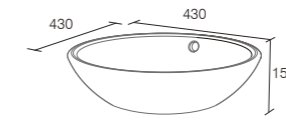

Ceramic Vessel Basin

ceramic **LA13003 £313**