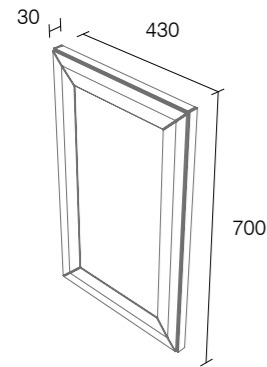

Traditional 430 Mirror

with Demister Pad
mirror **LA2022** **£215**