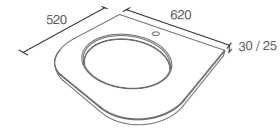

600mm Worktop

30mm thickness worktop pre cut for tap & basin
honed marble **LA13063 £376**

600mm Solid Surface Worktop

25mm thickness worktop pre cut for tap & basin
carrara **LA13071 £110**
white **LA13070 £110**