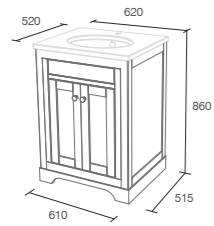

MARLBOROUGH FURNITURE

600mm Freestanding Basin Unit

cotton white **LA13100 £775**
cobblestone **LA13101 £775**
charcoal **LA13102 £775**
(excludes worktop & basin)