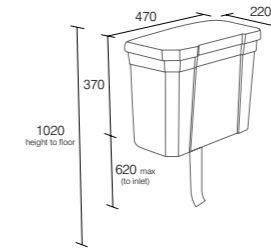

Low Level Cistern 6/4L & Chrome Pipe

ceramic **LA9117 £287**