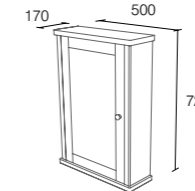

Mirror Cabinet

cotton white **LA13056 £405**
cobblestone **LA13051 £405**
charcoal **LA13077 £405**