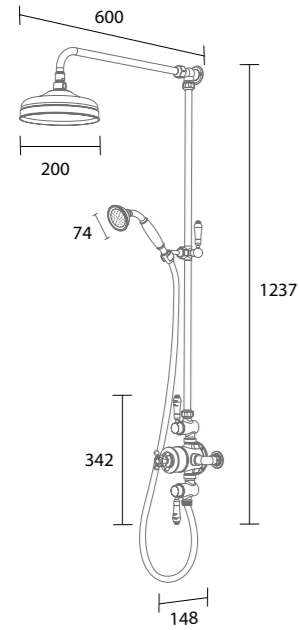

CLIFTON SHOWERS

Clifton Exposed Dual Function Shower System

chrome LA3001 £760