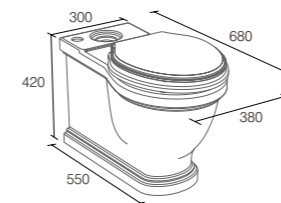

PAVILION SANITARYWARE

Close Coupled WC

ceramic **LA9129 £447**