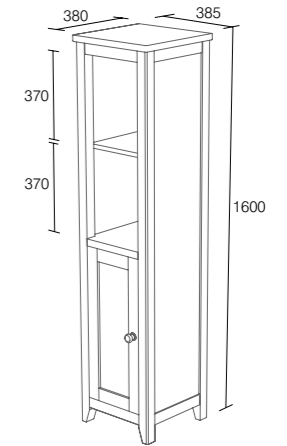

Mirror Cabinet

cotton white **LA13056 £405**
cobblestone **LA13051 £405**
charcoal **LA13077 £405**

Tallboy Unit

cotton white **LA13055 £755**
cobblestone **LA13049 £755**
charcoal **LA13052 £755**