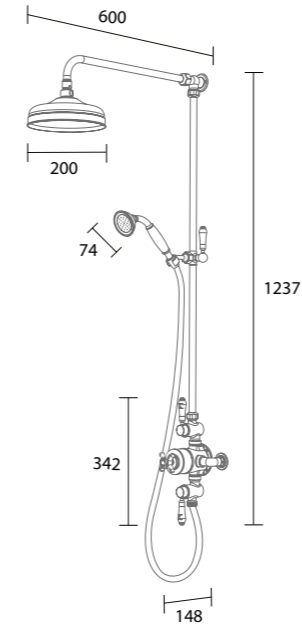

## CLIFTON SHOWERS

**Clifton Exposed Dual Function Shower System**

chrome LA3001 £760

**Clifton Exposed Single Function Shower System**

chrome LA3002 £690

**York Exposed Dual Function Shower System**

chrome LA3005 £760