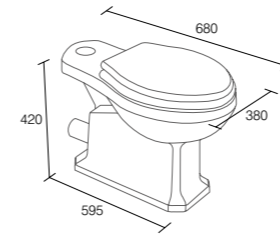

Close Coupled WC

ceramic **LA9119 £403**