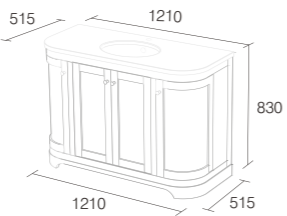

1200mm Freestanding Basin Unit

cotton white **LA13065 £1,450**
cobblestone **LA13064 £1,450**
charcoal **LA13069 £1,450**
(excludes worktop & basin)