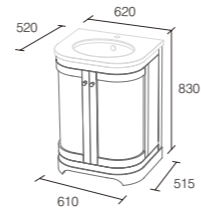

600mm Freestanding Basin Unit

cotton white **LA13061 £825**
cobblestone **LA13060 £825**
charcoal **LA13068 £825**
(excludes worktop & basin)