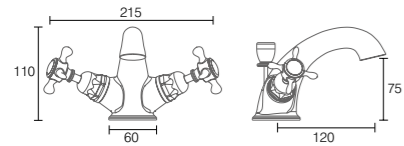

CLIFTON TAPS

Basin Mixer with Pop Up Waste
chrome **LA1016** **£195.50**