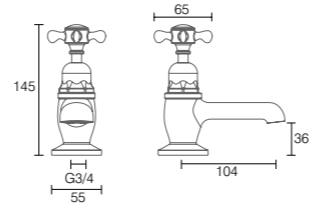

Bath Taps (pair)
chrome **LA1015** **£131**