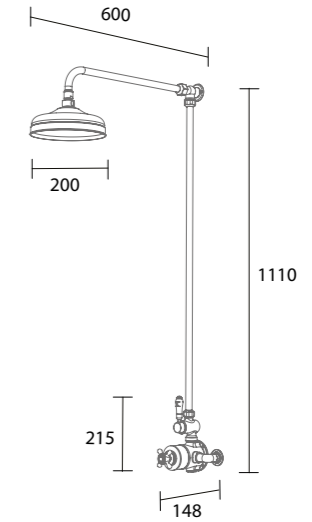

## CLIFTON SHOWERS

**Clifton Exposed Dual Function Shower System**

chrome LA3001 £760

**Clifton Exposed Single Function Shower System**

chrome LA3002 £690

**York Exposed Dual Function Shower System**

chrome LA3005 £760