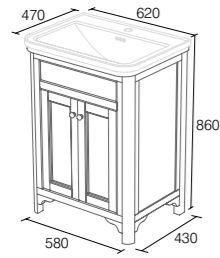

LANGHAM FURNITURE

600mm Freestanding Basin Unit

cotton white **LA13022 £755**
steel grey **LA13030 £755**
(excludes basin)