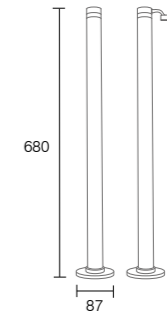

**Stand Pipes**  
W87mm x H680mm  
chrome **LA17003** **£344**

**Stand Pipes with Handset Holder**  
W87mm x H680mm  
chrome **LA17004** **£370**