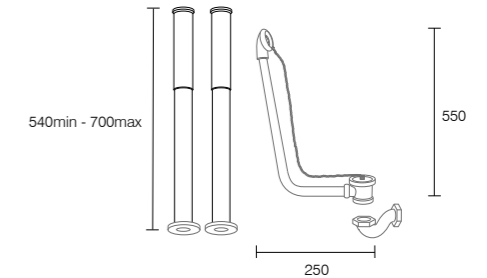

Exposed Chain Waste with Pipe Shrouds
for use with deck mounted bath fillers & bath shower mixers min H540mm max H700mm
1½" waste
chrome **LA17002** **£407**