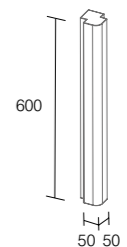

Corner Post

W50mm x H600mm x D50mm

cotton white	LA5001	£52.50
cobblestone	LA5002	£52.50
charcoal	LA5003	£52.50
steel grey	LA5004	£52.50