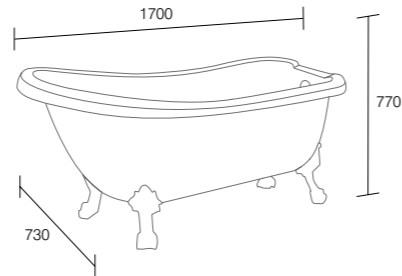

1700 Single Ended Slipper Bath

L1700mm x W730mm x H770mm **LA16004** **£1,010**

undrilled tap deck
water capacity 185 litres to overflow
weight (unfilled) 40 kilograms
material double skinned 4mm acrylic with resin reinforcement