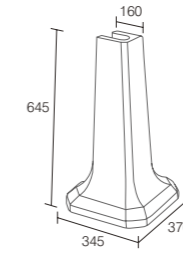

Pedestal

ceramic **LA9115 £182.50**