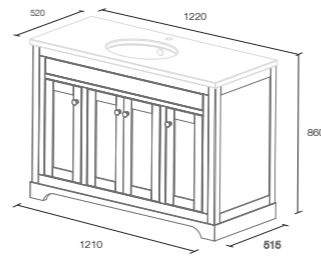

1200mm Freestanding Basin Unit

cotton white **LA13103 £1,310**
cobblestone **LA13104 £1,310**
charcoal **LA13105 £1,310**
(excludes worktop & basin)