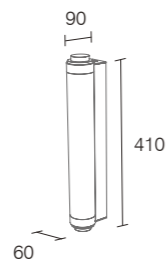

Bathroom Wall Light

chrome **LA2030** **£163**

Supplied with integrated LED lighting
(4000k colour temperature)

Warning

Some lighting shown within this catalogue is for illustrative purposes only and is not suitable for use in the bathroom. Any light fittings for the bathroom should be chosen based on a suitable IP rating. Make sure you take advice from a qualified electrician when installing any lighting in your bathroom.

Acknowledgements

Viewpoint Photography - www.viewpoint-photography.co.uk 01761420841
Mendip Fireplaces - www.mendipfireplaces.co.uk 01749 344015
Frome Reclamation - www.fromerec.co.uk 01373 463919
British Ceramic Tile - www.britishceramictile.com 01626 834774
Orac Décor - www.oracdecor.com 01483 271211
www.thomas-sanderson.co.uk 02392 232600
www.laura-ashley-flooring.com +49 (0)2541 736 678