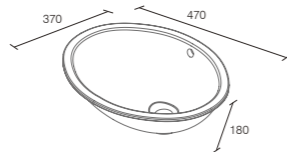

600mm Underslung Basin

ceramic **LA13004 £165**