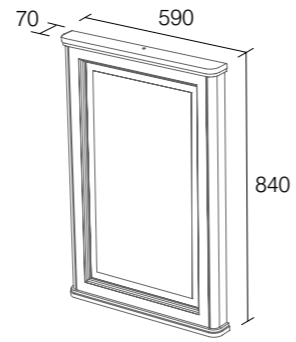

Langham Illuminated Mirror

cotton white **LA2010** **£471**
steel grey **LA2014** **£471**