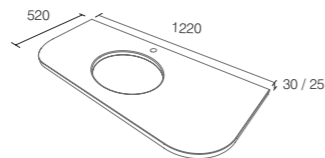

1200mm Worktop

30mm thickness worktop pre cut for tap & basin
honed marble **LA13067 £630**

1200mm Solid Surface Worktop

25mm thickness worktop pre cut for tap & basin
carrara **LA13073 £320**
white **LA13072 £320**