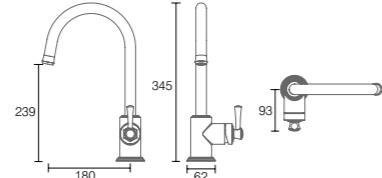

Side Action Basin Mixer with Click Waste*
chrome **LA1011** **£222.50**