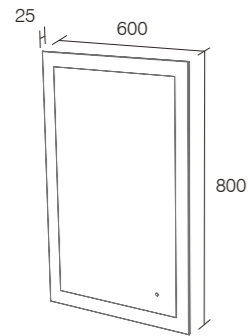

Illuminated Slim Mirror

mirror **LA2021** **£407**