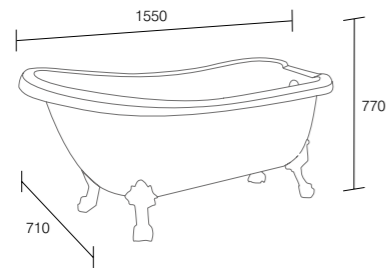

CLAREMONT BATHS

1550 Single Ended Slipper Bath

L1550mm x W710mm x H770mm **LA16003** **£1,010**

undrilled tap deck
water capacity 160 litres to overflow
weight (unfilled) 39 kilograms
material double skinned 4mm acrylic with resin reinforcement