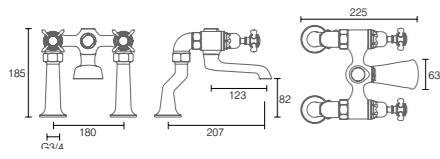

Bath Filler
chrome **LA1017** **£262**