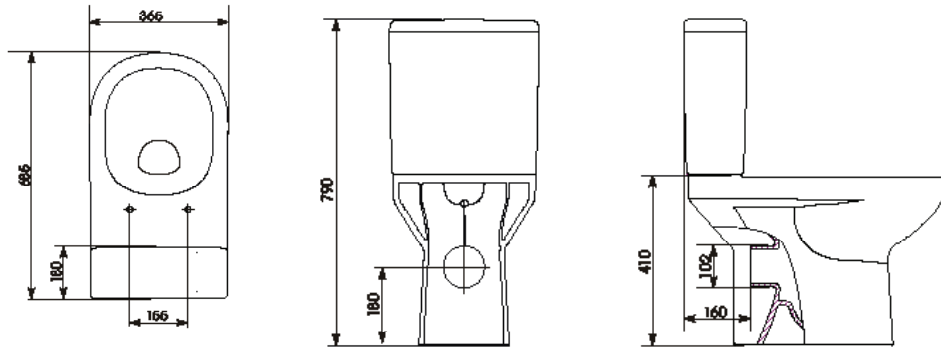

STREET FUSION

SFPCS