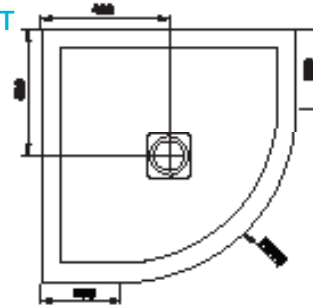

800 QUADRANT