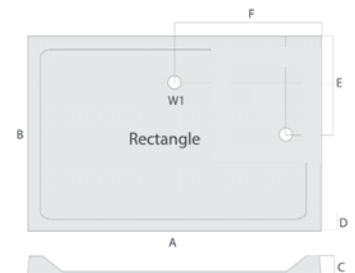

ELEMENTS SHOWER TRAYS

The Elements range of low profile shower trays are only 40mm high and they lend themselves to the latest bathroom trends and includes all the benefits of a solid cast stone shower tray. These shower trays suit any installation and makes it quick and easy to install.

FEATURES

- + 40% Lighter than a high wall stone resin tray
- + Solid cast stone shower tray
- + Made with WRAS approved phthalate free materials
- + 25 years guarantee
- + ABS finish
- + Waste position - W1

All shower trays come with fluidmaster shower waste as standard.

RECTANGULAR TRAY

DIMENSIONS	C	D	E	F	CODE	Price
800 x 700mm	40	65	190	450	R870L	€ 180
900 x 700mm	40	65	190	450	R970L	€ 180
900 x 760mm	40	65	190	450	R976L	€ 180
900 x 800mm	40	65	190	450	R980L	€ 180
1000 x 700mm	40	65	190	500	R107L	€ 180
1000 x 760mm	40	65	190	500	R1076L	€ 180
1000 x 800mm	40	65	190	500	R108L	€ 180
1000 x 900mm	40	65	190	500	R109L	€ 180
1100 x 700mm	40	65	190	550	R117L	€ 192
1100 x 760mm	40	65	190	550	R1176L	€ 192
1100 x 800mm	40	65	190	550	R118L	€ 192
1100 x 900mm	40	65	190	550	R119L	€ 192
1200 x 700mm	40	65	190	600	R127L	€ 192
1200 x 760mm	40	65	190	600	R1276L	€ 192
1200 x 800mm	40	65	190	600	R128L	€ 192
1200 x 900mm	40	65	190	600	R129L	€ 215
1300 x 800mm	40	65	190	650	R138L	€ 265
1300 x 900mm	40	65	190	650	R139L	€ 265
1400 x 700mm	40	65	190	700	R147L	€ 265
1400 x 800mm	40	65	190	700	R148L	€ 265
1400 x 900mm	40	65	190	700	R149L	€ 265
1500 x 800mm	40	65	190	750	R158L	€ 320
1500 x 900mm	40	65	190	750	R159L	€ 320
1600 x 800mm	40	65	190	850	R168L	€ 320
1600 x 900mm	40	65	190	800	R169L	€ 320
1700 x 700mm	40	65	190	450	R177L	€ 355
1700 x 800mm	40	65<!-- <td-->190	850	R178L	€ 355	
1700 x 900mm	40	65	190	850	R179L	€ 355
1800 x 800mm	40	65	190	900	R188L	€ 450