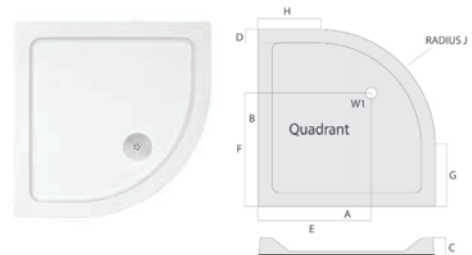

QUADRANT TRAY

DIMENSIONS	C	D	E	F	G	H	CODE	Price
800 x 800mm	40	65	500	500	250	250	Q800L	€ 160
900 x 900mm	40	65	600	600	350	350	Q900L	€ 160
1000 x 1000mm	40	65	700	700	450	450	Q1000L	€ 225