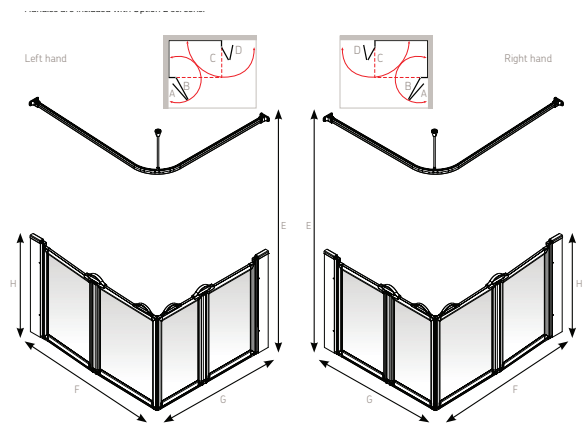

DIMENSIONS	HAND	A	B	C	D	E	F	G	H	CODE	Price
800 x 800mm	NH	332mm	377mm	377mm	332mm	1880mm	800mm	800mm	750mm	91041N	€ 860
820 x 820mm	NH	342mm	387mm	387mm	342mm	1880mm	820mm	820mm	750mm	91043N	€ 860
900 x 900mm	NH	382mm	427mm	427mm	382mm	1880mm	900mm	900mm	750mm	91045N	€ 860
1000 x 700mm	Left	432mm	477mm	327mm	282mm	1880mm	1000mm	700mm	750mm	91047L	€ 860
1000 x 700mm	Right	432mm	477mm	327mm	282mm	1880mm	1000mm	700mm	750mm	91047R	€ 860
1000 x 800mm	Left	432mm	477mm	377mm	332mm	1880mm	1000mm	800mm	750mm	91319L	€ 860
1000 x 800mm	Right	432mm	477mm	377mm	332mm	1880mm	1000mm	800mm	750mm	91319R	€ 860
1000 x 1000mm	NH	432mm	477mm	477mm	432mm	1880mm	1000mm	1000mm	750mm	91048N	€ 860
1200 x 700mm	Left	532mm	577mm	327mm	282mm	1880mm	1200mm	700mm	750mm	91053L	€ 860
1200 x 700mm	Right	532mm	577mm	327mm	282mm	1880mm	1200mm	700mm	750mm	91053R	€ 860
1200 x 820mm	Left	532mm	577mm	387mm	342mm	1880mm	1200mm	820mm	750mm	91054L	€ 860
1200 x 820mm	Right	532mm	577mm	387mm	342mm	1880mm	1200mm	820mm	750mm	91054R	€ 860
1200 x 900mm	Left	532mm	577mm	427mm	382mm	1880mm	1200mm	900mm	750mm	91056L	€ 860
1200 x 900mm	Right	532mm	577mm	427mm	382mm	1880mm	1200mm	900mm	750mm	91056R	€ 860
1200 x 1200mm	NH	532mm	577mm	577mm	532mm	1880mm	1200mm	1200mm	750mm	91055N	€ 1005