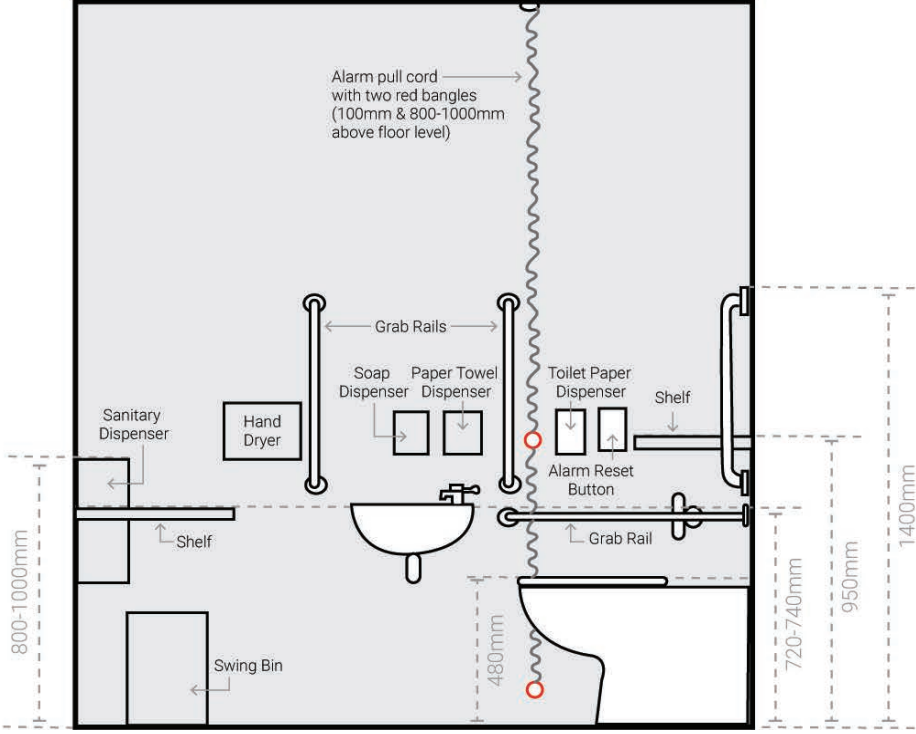

DOC M LAYOUT