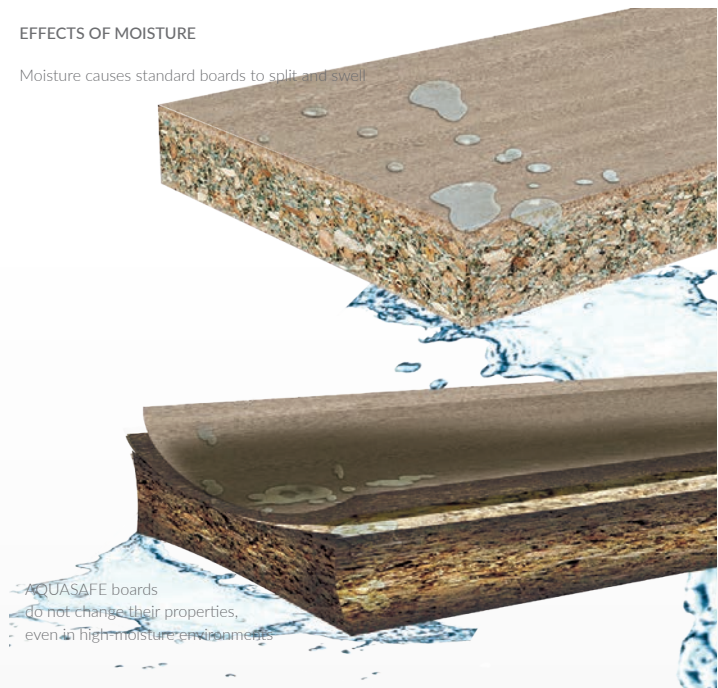

The washbasins made using the new material feature thin edge, are extremely durable and resistant to impact, as well as being easy to clean. They are also much lighter than traditional washbasins.

## AQUASAFE

Look out for our  
AQUASAFE  
Symbol

AQUASAFE  
PROTECTION ON  
FURNITURE

AQUASAFE boards are denser than regular boards, with the fibres being filled with a moisture proofing agent featuring anti-fungal properties. AQUASAFE boards have better absorption and swelling properties than traditional boards.

### EFFECTS OF MOISTURE

Moisture causes standard boards to split and swell