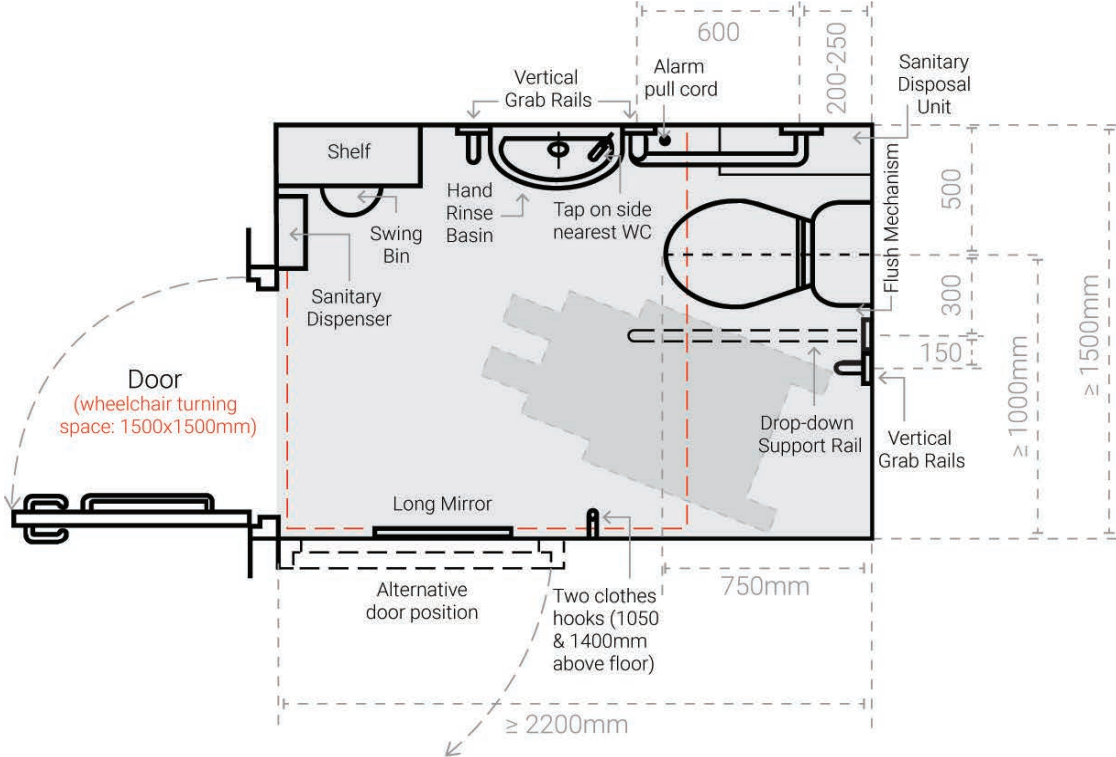

DOC M LAYOUT