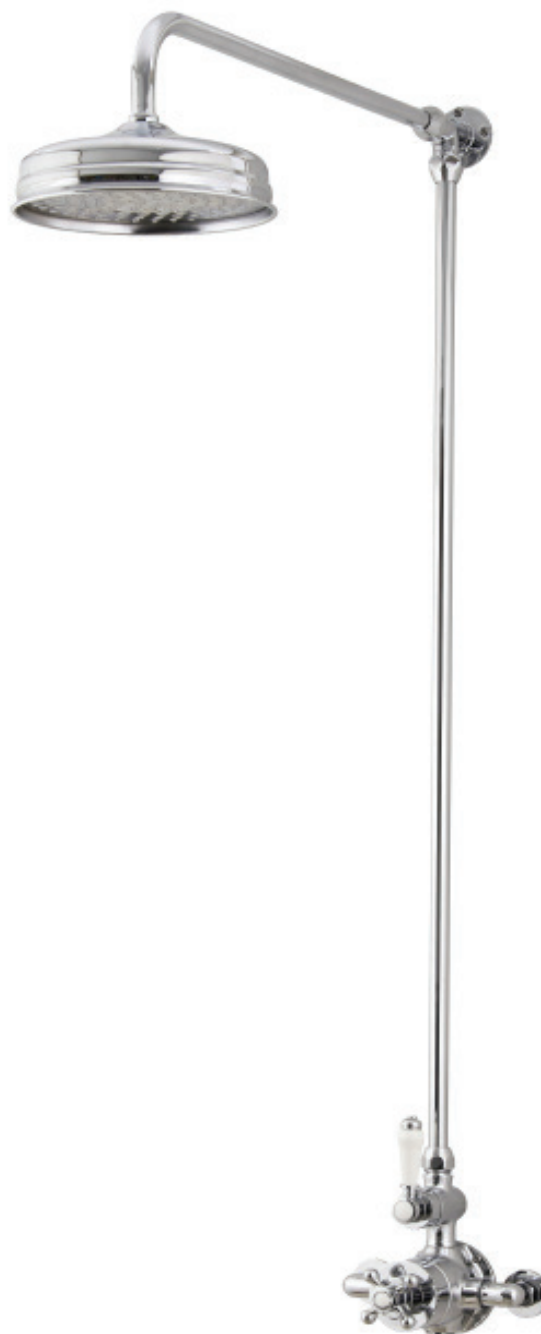

# CASHEL

**CASH THERMOSTATIC SHOWER  
VALVE SET 1** € 640

CTHESS1

Minimum Operating Pressure: 0.3+bar

Pipe Centres: 150mm

**CASH THERMOSTATIC SHOWER  
VALVE SET 2** € 480

CTHESS2

Minimum Operating Pressure: 0.5+bar