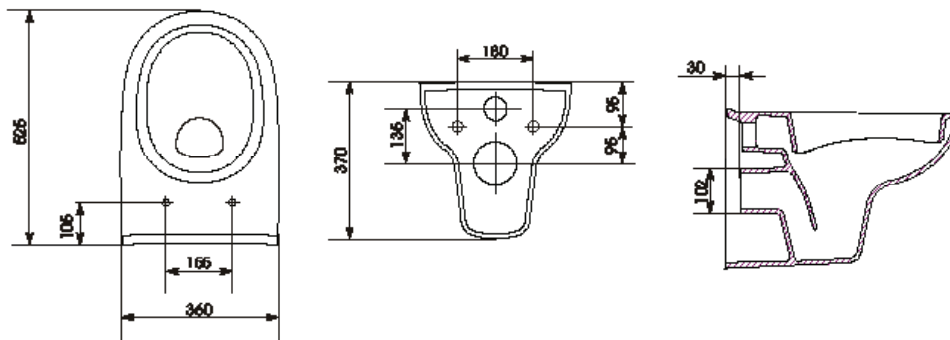

STREET FUSION

SFPCS

SFWHPA

SFB50

SFB60

SFPE

SFSPE