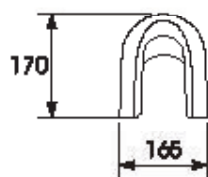

STREET FUSION

SFPCS

SFWHPA

SFB50

SFB60

SFPE

SFSPE