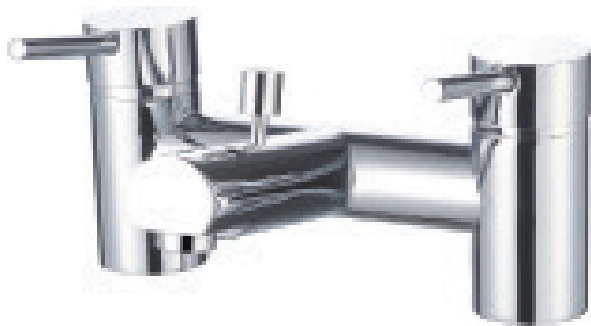

BATH/SHOWER MIXER

€ 150

CTSOBSM

Includes Kit

Minimum Operating Pressure 0.2+bar