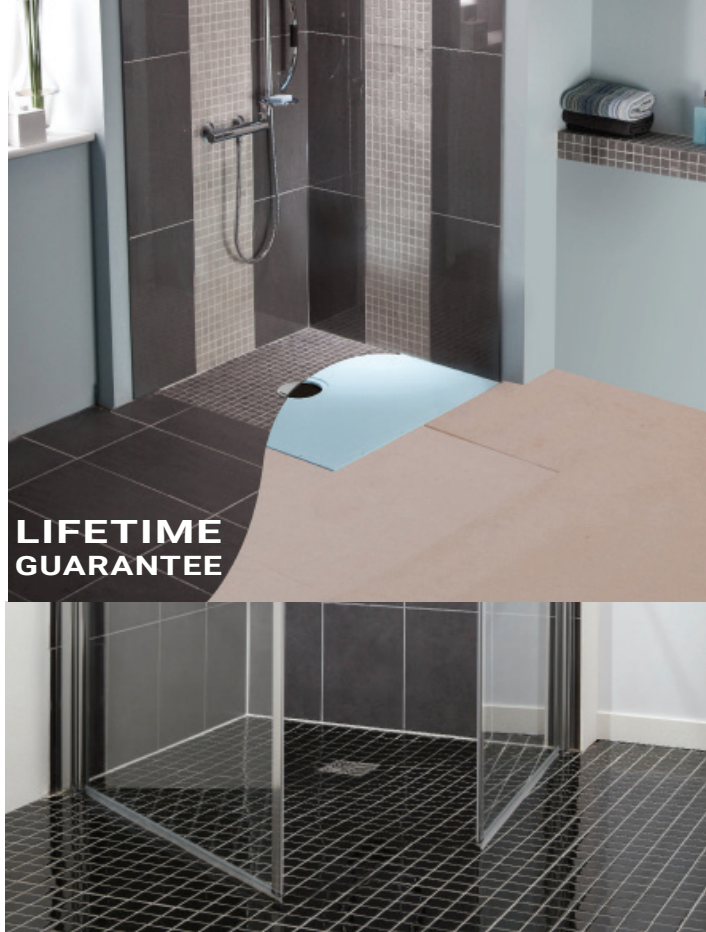

TUFF FORM WETROOM FORMER

A wet room allows you to maximise the available space in your bathroom to create a stylish but practical showering solution. Our Tuff Form shower tray creates a full level access showering solution.

Not only do they create complete level access, they are also 100% watertight. Superior strength and rigidity providing excellent water integrity with comfort and safety underfoot.

FEATURES

- + The ribbed design of the underside eliminates slippage or float during installation
- + Pre-formed fixing holes
- + Offset waste position to avoid joists pipework
- + Tuff-form depth is 22mm