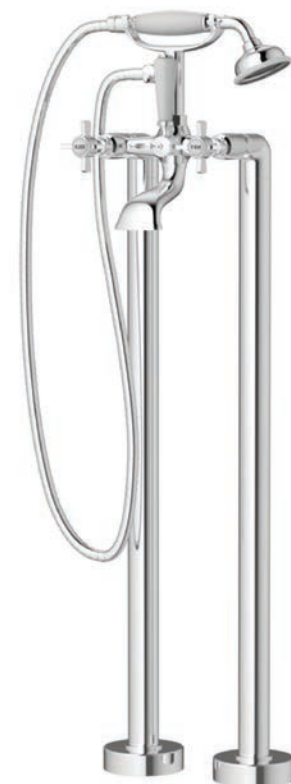

FREE STANDIND BATH MIXER

€ 480

CTHEFSBM

Minimum Operating Pressure 1+bar