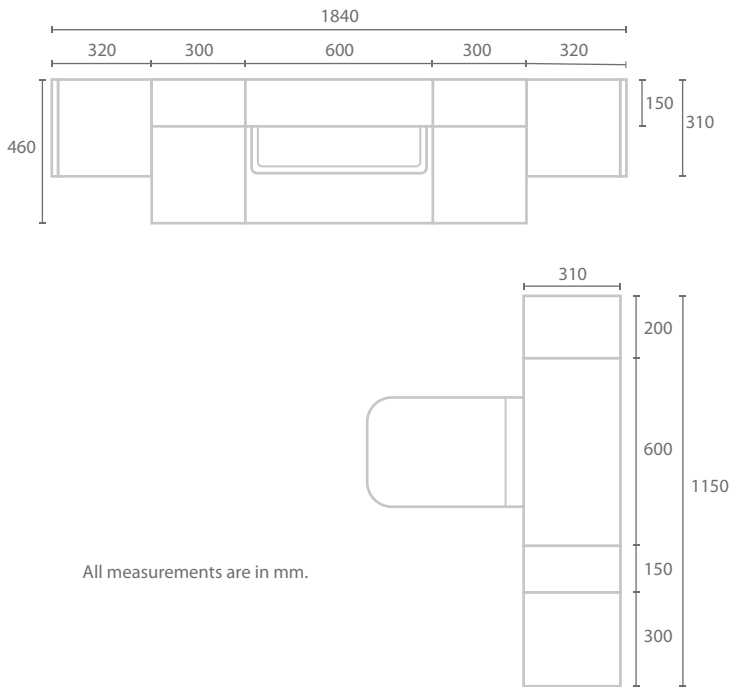

RRP £2721

All measurements are in mm.

Nemi Basin

Tenbury Handle

Neo Quartz Worktop

Stone Matt

DEEP/STANDARD

To create this elegant design a combination of 310mm standard and 460mm deep units were used in Phoenix's stylish Matt Fern and with White Carrara solid surface worktops. The Buxton handle and Amore WC are a perfect accompaniment to the Sereno basin.