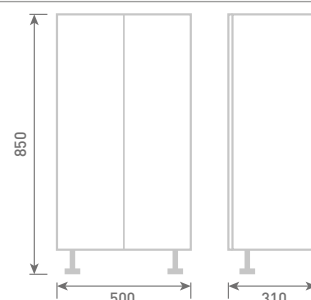

Gloss White	UF1042	£317
Dove Grey Gloss	UF2042	£317
Cashmere Gloss	UF3042	£317
Stone Matt	UF4042	£317
Matt Fern	UF5042	£317
Matt Graphite	UF7042	£317
Carini Walnut	UF6042	£317