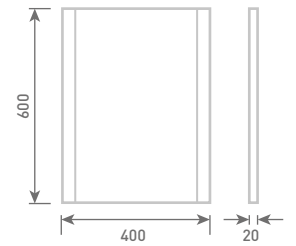

MIRRORED CABINETS & LED MIRRORS

50 Mirrored Cabinet

H60 x W50 x D15

Unit Colour

Gloss White	UF1090	£259
Dove Grey Gloss	UF2090	£259
Cashmere Gloss	UF3090	£259
Stone Matt	UF4090	£259
Matt Fern	UF5090	£259
Matt Graphite	UF7090	£259
Carini Walnut	UF6090	£259

60 Mirrored Cabinet

H60 x W60 x D15

Gloss White	UF1091	£289
Dove Grey Gloss	UF2091	£289
Cashmere Gloss	UF3091	£289
Stone Matt	UF4091	£289
Matt Fern	UF5091	£289
Matt Graphite	UF7091	£289
Carini Walnut	UF6091	£289

40 Framed Mirror

Gloss White	UF1095	£97
Dove Grey Gloss	UF2095	£97
Cashmere Gloss	UF3095	£97
Stone Matt	UF4095	£97
Matt Fern	UF5095	£97
Matt Graphite	UF7095	£97
Carini Walnut	UF6095	£97

50 Framed Mirror

Gloss White	UF1096	£116
Dove Grey Gloss	UF2096	£116
Cashmere Gloss	UF3096	£116
Stone Matt	UF4096	£116
Matt Fern	UF5096	£116
Matt Graphite	UF7096	£116
Carini Walnut	UF6096	£116

60 Framed Mirror

Gloss White	UF1097	£124
Dove Grey Gloss	UF2097	£124
Cashmere Gloss	UF3097	£124
Stone Matt	UF4097	£124
Matt Fern	UF5097	£124
Matt Graphite	UF7097	£124
Carini Walnut	UF6097	£124

120 Framed Mirror

Gloss White	UF1098	£213
Dove Grey Gloss	UF2098	£213
Cashmere Gloss	UF3098	£213
Stone Matt	UF4098	£213
Matt Fern	UF5098	£213
Matt Graphite	UF7098	£213
Carini Walnut	UF6098	£213