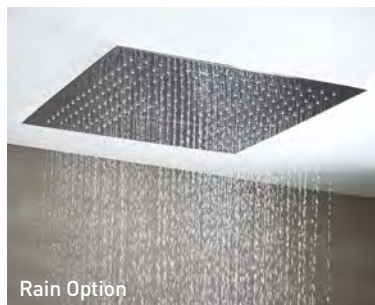

ARCH

SH058 **Shower Blade** **£195**
 Stainless Steel

NIAGARA LUXURY SHOWER HEAD

POLISHED
STAINLESS STEEL

HP

Mixed Rain/Waterfall Option

500mm

500mm