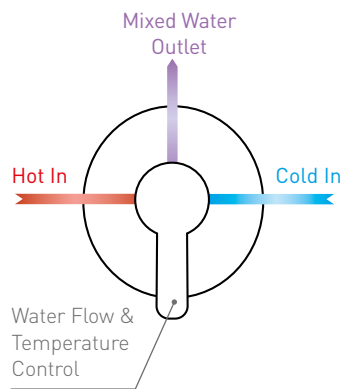

FX005
Tall Basin Mono Mixer
Excludes Waste

£193

JOZIE

JZ006 **£164**
Wall Mounted Basin Mixer

HP
JZ023 **£100**
Bath & Shower Valve -
Twin Function

MP
JZ018 **£94**
Bath & Shower Valve -
Single Function

JZ009 **£143**
Basin Mono Mixer
Including Klik Waste