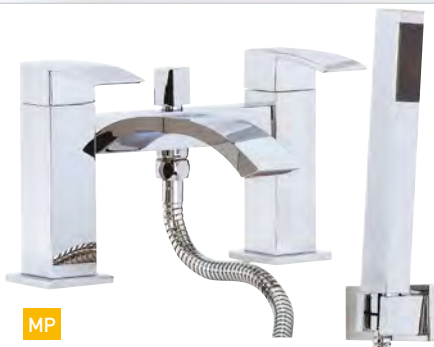

JZ005 **£164**
Tall Basin Mono Mixer
Excludes Waste

VIKKI

VK009
Basin Mono Mixer
Including Klik Waste

£104

VK005
Tall Basin Mono Mixer
Excludes Waste

£124

MP

VK019
Bath Shower Mixer
Including Hose, Handset & Bracket