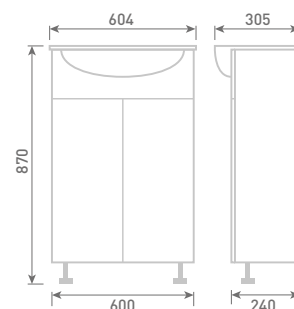

Unit Colour

Gloss White	FF101	£521
Dove Grey Gloss	FF102	£521
Cashmere Gloss	FF103	£521
Stone Matt	FF104	£521
Matt Fern	FF105	£521
Matt Graphite	FF107	£521
Carini Walnut	FF106	£521