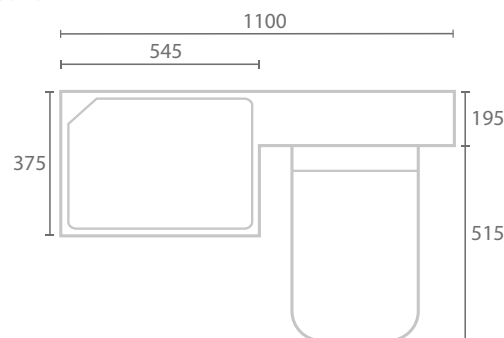

950 Suite

H89 x W95 x D38/D20

- Basin unit
- WC unit
- One piece basin/WC top
- Dual flush concealed cistern
- Megan rimless BTW pan & soft-close seat

Furniture Colours	LH	RH	
Gloss White	FU700	FU710	£1109
Dove Grey Gloss	FU701	FU711	£1109
Cashmere Gloss	FU702	FU712	£1109
Stone Matt	FU703	FU713	£1109
Matt Fern	FU704	FU714	£1109
Matt Graphite	FU706	FU716	£1109
Carini Walnut	FU705	FU715	£1109

1100 Suite

H89 x W110 x D38/D20

- Basin unit
- WC unit
- One piece basin/WC top
- Dual flush concealed cistern
- Megan rimless BTW pan & soft-close seat

	LH	RH	
Gloss White	FU720	FU730	£1169
Dove Grey Gloss	FU721	FU731	£1169
Cashmere Gloss	FU722	FU732	£1169
Stone Matt	FU723	FU733	£1169
Matt Fern	FU724	FU734	£1169
Matt Graphite	FU726	FU736	£1169
Carini Walnut	FU725	FU735	£1169

950 Suite

1100 Suite

Semi Column Universal Opening

H60 x W30 x D15

- Glass Shelf

Gloss White	N110180	£209
Dove Grey Gloss	N110280	£209
Cashmere Gloss	N110380	£209
Stone Matt	N110480	£209
Matt Fern	N110580	£209
Matt Graphite	N110780	£209
Carini Walnut	N110680	£209

Pluto Mirror

- Motion On/Off sensor
- LED backlit mirror
- 22mm bevelled edge
- Heated demister pad
- Shaver socket
- IP44 rated
- A+ energy rating

H60 x W60 x D6	MI019	£262
H60 x W90 x D6	MI020	£337
H60 x W120 x D6	MI021	£419