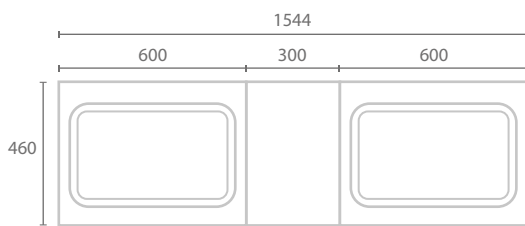

DEEP WALL MOUNTED

When you have no space restrictions, sometimes bigger is better. This design features a Stone Matt & Carini Walnut 460mm deep unit combination and an Amber Sands solid surface worktop. The Buxton handle and Molveno basin are perfectly enhanced by the 2 x 550mm Planet mirrors with energy efficient LED lights.

Code	Qty	Description
UF4075	2	600 x 455 Deep Low Base Unit Twin Door Stone Matt
UF6076	1	300 x 455 Deep Low Base Unit Single Door Carini Walnut
PF6043	2	665 x 445 Deep Carcass Cladding Panel Carini Walnut
WT130AM	1	1544 x 460 Worktop - Amber Sands
FB005	2	Molveno Round Counter Top Basin 1 Tap Hole
MI074	2	Planet 55 diameter LED Mirror

RRP £2200

All measurements are in mm.