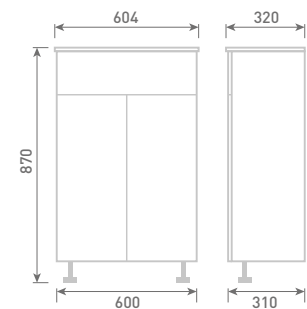

Gloss White	FF361	£495
Dove Grey Gloss	FF362	£495
Cashmere Gloss	FF363	£495
Stone Matt	FF364	£495
Matt Fern	FF365	£495
Matt Graphite	FF367	£495
Carini Walnut	FF366	£495