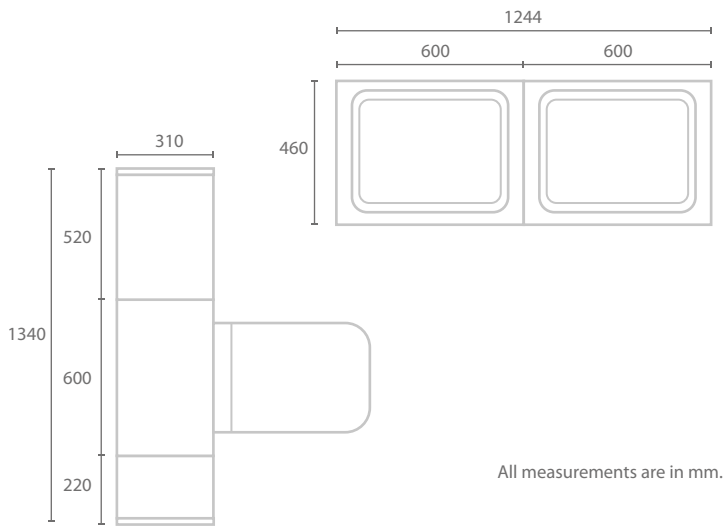

RRP £2200

All measurements are in mm.

Molveno Basin

Buxton Handle

Amber Sands Worktop

- Stone Matt
- Carini Walnut

DEEP/STANDARD WALL MOUNTED

This beautiful bathroom design features 460mm deep wall-mounted cabinets in Matt Fern topped with the Como basin, enhanced with Neo Quartz solid surface worktops and 310mm standard cabinets, which is all complemented by the elegant Tenbury handle and the Megan WC.