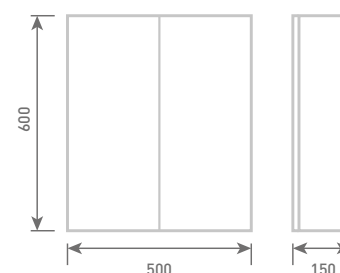

WALL MOUNTED UNITS

15 Single Door Wall Mounted Unit

H60 x W15 x D15

Unit Colour

Gloss White	UF1080	£159
Dove Grey Gloss	UF2080	£159
Cashmere Gloss	UF3080	£159
Stone Matt	UF4080	£159
Matt Fern	UF5080	£159
Matt Graphite	UF7080	£159
Carini Walnut	UF6080	£159

20 Single Door Wall Mounted Unit

H60 x W20 x D15

Gloss White	UF1081	£169
Dove Grey Gloss	UF2081	£169
Cashmere Gloss	UF3081	£169
Stone Matt	UF4081	£169
Matt Fern	UF5081	£169
Matt Graphite	UF7081	£169
Carini Walnut	UF6081	£169

30 Single Door Wall Mounted Unit

H60 x W30 x D15

Gloss White	UF1082	£189
Dove Grey Gloss	UF2082	£189
Cashmere Gloss	UF3082	£189
Stone Matt	UF4082	£189
Matt Fern	UF5082	£189
Matt Graphite	UF7082	£189
Carini Walnut	UF6082	£189

50 Twin Door Wall Mounted Unit

H60 x W50 x D15

Gloss White	UF1083	£239
Dove Grey Gloss	UF2083	£239
Cashmere Gloss	UF3083	£239
Stone Matt	UF4083	£239
Matt Fern	UF5083	£239
Matt Graphite	UF7083	£239
Carini Walnut	UF6083	£239

60 Twin Door Wall Mounted Unit

H60 x W60 x D15

Gloss White	UF1084	£259
Dove Grey Gloss	UF2084	£259
Cashmere Gloss	UF3084	£259
Stone Matt	UF4084	£259
Matt Fern	UF5084	£259
Matt Graphite	UF7084	£259
Carini Walnut	UF6084	£259

All units include handle.