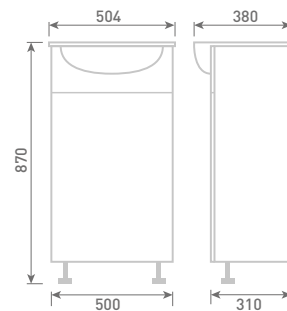

Unit Colour

Gloss White	FF421	£582
Dove Grey Gloss	FF422	£582
Cashmere Gloss	FF423	£582
Stone Matt	FF424	£582
Matt Fern	FF425	£582
Matt Graphite	FF427	£582
Carini Walnut	FF426	£582