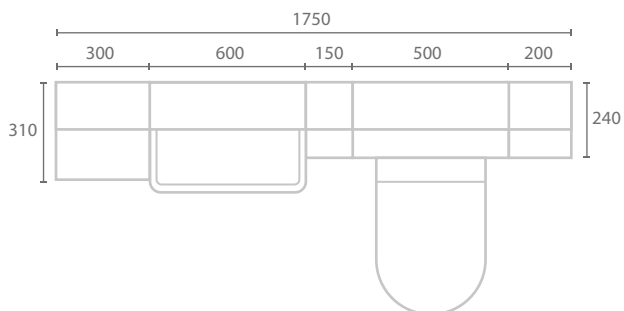

SLIMLINE/STANDARD

To provide additional space where needed this bathroom design combines slimline and standard depth units. The bathroom is fitted with a Reno basin, finished in Matt Graphite units with Sparkling White worktops and pelmet, and accessorised with chrome Epsom handles and the Amore WC.

All measurements are in mm.

Code	Qty	Description
FF527	1	600 x 310 Standard Single Drawer Basin Unit & Reno Basin
UF7066	1	300 x 310 Standard Twin Door Tall Unit
FF607	1	500 x 240 Slimline BTW Unit inc Concealed Cistern
AM044	1	Amore Back to Wall WC inc Soft Close Seat
UF7030	1	150 x 240 Slimline Open Shelf Base Unit
UF7033	1	200 x 240 Slimline Tissue Base Unit
UF7080	1	150 x 150 Single Door Wall Unit
UF7083	1	500 x 150 Twin Door Wall Unit
UF7081	1	200 x 150 Single Door Wall Unit
UF7091	1	600 Twin Door Mirrored Wall Cabinet
PF7002	1	1500 x 165 Plinth
PF7026	1	100 Tall Filler
WT025SW	1	904 x 245 Worktop - Datolite
WT105SW	1	2004 x 315 Worktop/Pelmet - Datolite

RRP £3363