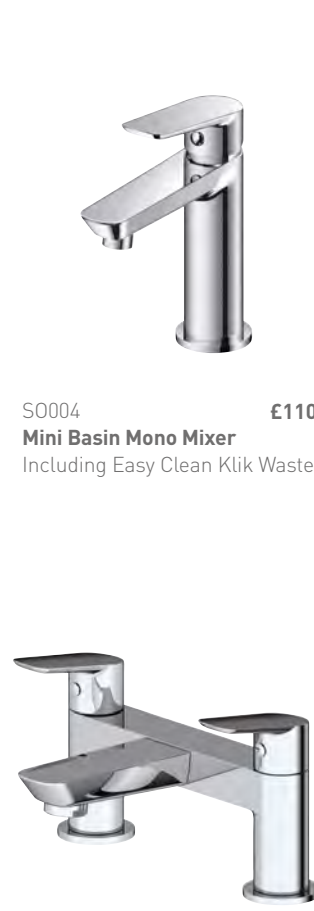

S0009
Basin Mono Mixer
Including Easy Clean Klik Waste

S0004
Mini Basin Mono Mixer
Including Easy Clean Klik Waste

£110

S0013
Bath Filler

£164