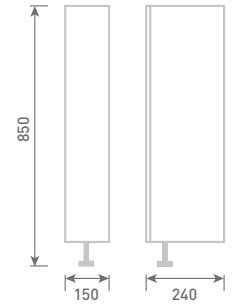

Gloss White	UF1031	£205
Dove Grey Gloss	UF2031	£205
Cashmere Gloss	UF3031	£205
Stone Matt	UF4031	£205
Matt Fern	UF5031	£205
Matt Graphite	UF7031	£205
Carini Walnut	UF6031	£205