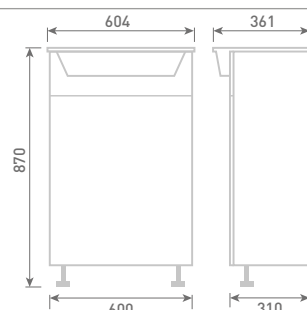

Gloss White	FF541	£608
Dove Grey Gloss	FF542	£608
Cashmere Gloss	FF543	£608
Stone Matt	FF544	£608
Matt Fern	FF545	£608
Matt Graphite	FF547	£608
Carini Walnut	FF546	£608