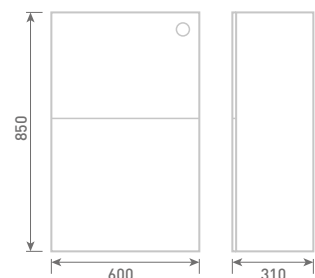

Gloss White	FF901	£316
Dove Grey Gloss	FF902	£316
Cashmere Gloss	FF903	£316
Stone Matt	FF904	£316
Matt Fern	FF905	£316
Matt Graphite	FF907	£316
Carini Walnut	FF906	£316