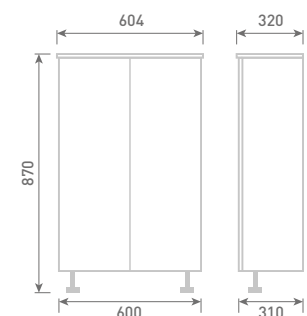

Gloss White	FF371	£495
Dove Grey Gloss	FF372	£495
Cashmere Gloss	FF373	£495
Stone Matt	FF374	£495
Matt Fern	FF375	£495
Matt Graphite	FF377	£495
Carini Walnut	FF376	£495