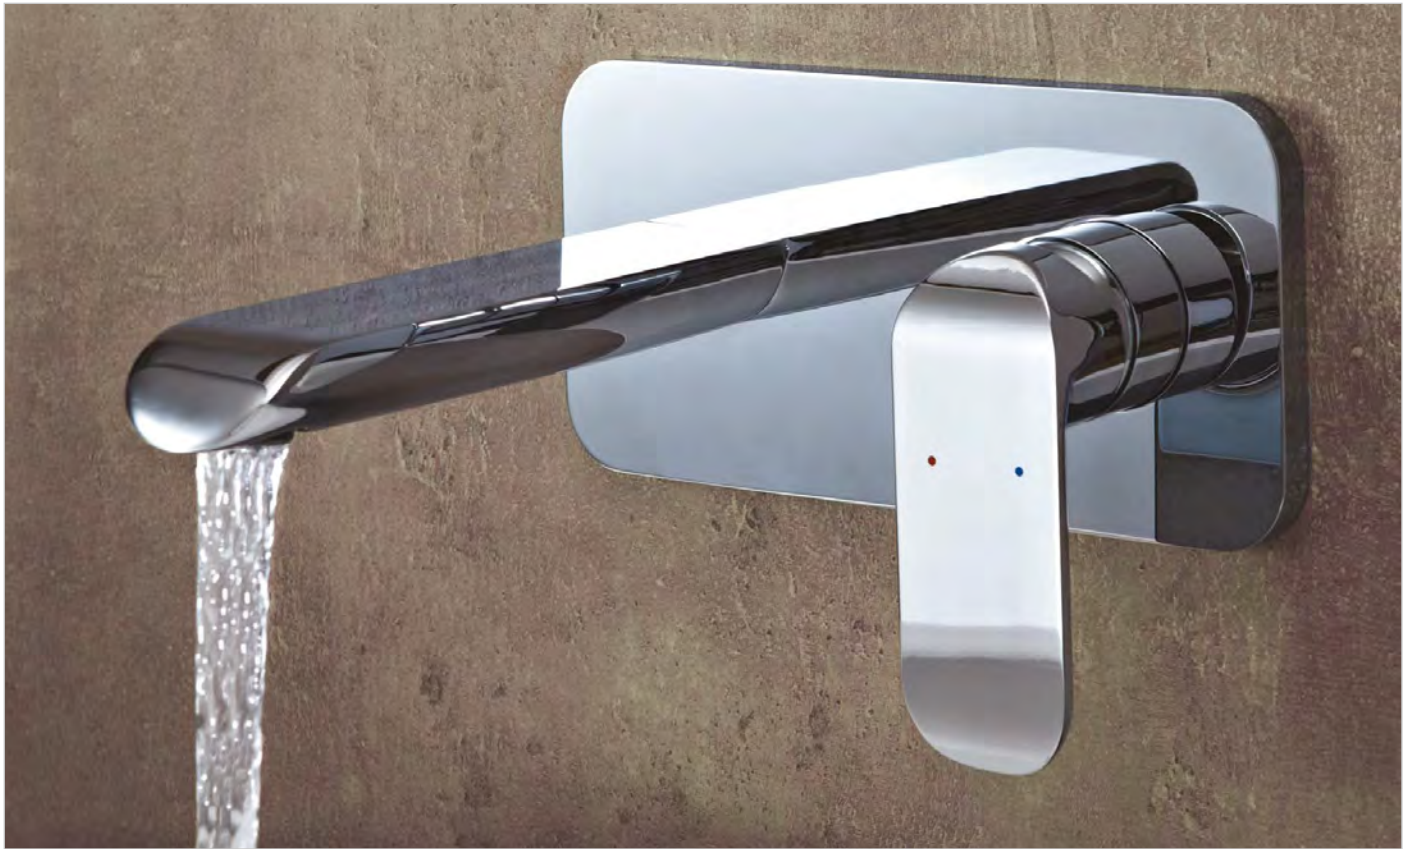

Adjustable Height Position

Touch Multi Function Handset

Vernet

COLD TOUCH

INCLUDES: Easy Fix Plumbing Kit

MP

DOC48 **£348**

Round Exposed Thermostatic Valve
With Diverter, Rigid Riser Rail, 300mm Slimline Shower Head & Hand Shower