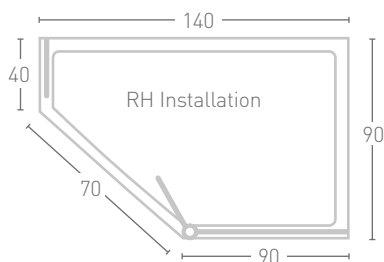

Corner Installation - Each pack includes:

Tray & Waste	Front	Hinged Return	Side Panel	Code	Price
140 x 90 LH	80	30	30	S01009	£819
140 x 90 RH	80	30	30	S01010	£819