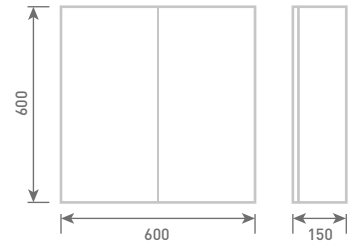

Gloss White	UF1091	£289
Dove Grey Gloss	UF2091	£289
Cashmere Gloss	UF3091	£289
Stone Matt	UF4091	£289
Matt Fern	UF5091	£289
Matt Graphite	UF7091	£289
Carini Walnut	UF6091	£289