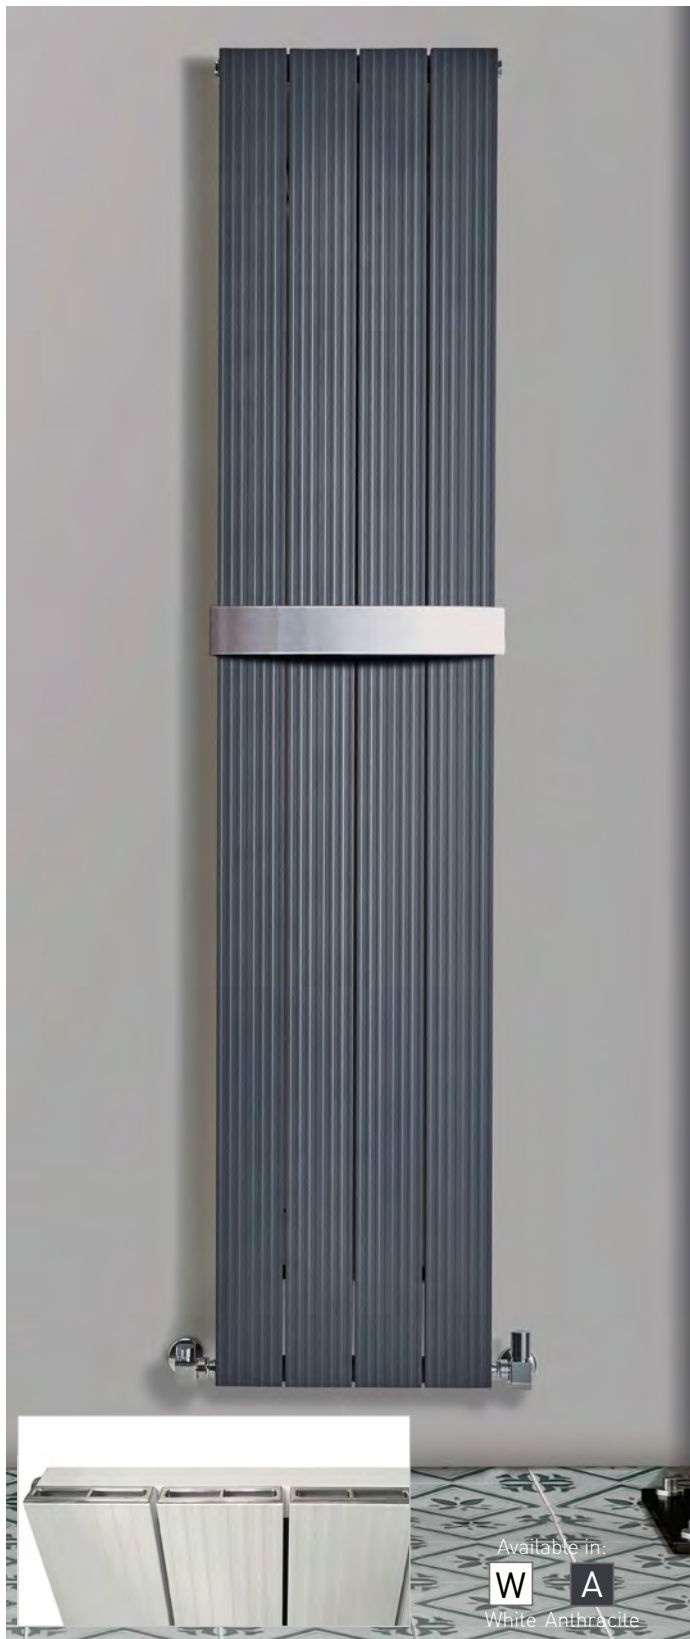

DECKON ALUMINIUM