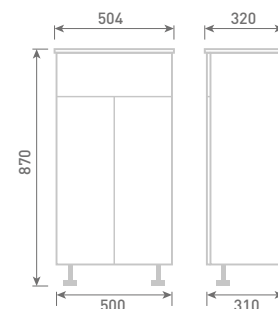

Gloss White	FF261	£483
Dove Grey Gloss	FF262	£483
Cashmere Gloss	FF263	£483
Stone Matt	FF264	£483
Matt Fern	FF265	£483
Matt Graphite	FF267	£483
Carini Walnut	FF266	£483