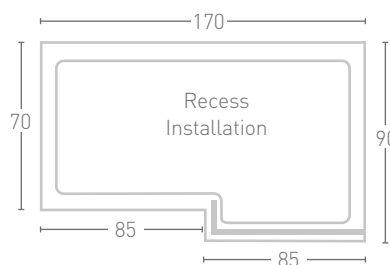

TECHNO L-SHAPE

Features:

- 200cm high
- Easy clean glass
- 10mm safety glass
- Highly polished frame

RH version shown

Recess Installation - Each pack includes:

Tray & Waste	Front	Fixed Return	Code	Price
LH 170 x 90 (W ² 70)	80	25	S02007	£732
RH 170 x 90 (W ² 70)	80	25	S02008	£732