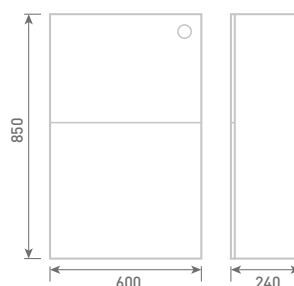

Gloss White	FF701	£305
Dove Grey Gloss	FF702	£305
Cashmere Gloss	FF703	£305
Stone Matt	FF704	£305
Matt Fern	FF705	£305
Matt Graphite	FF707	£305
Carini Walnut	FF706	£305