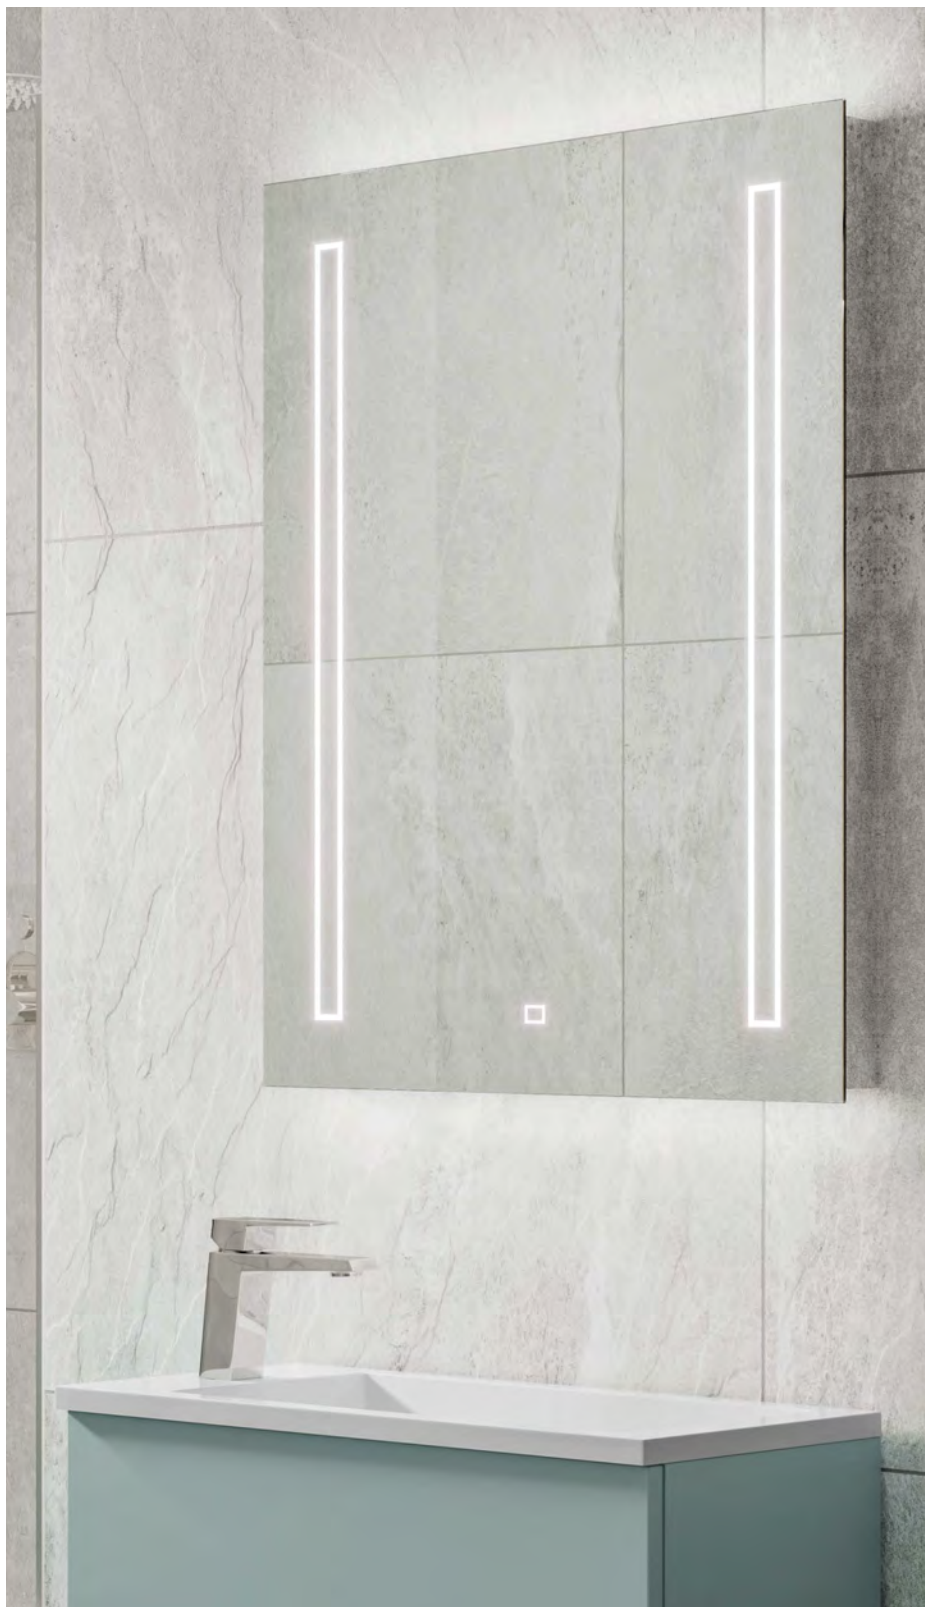

DELPHINI

- Touch On/Off sensor
- LED backlit mirror
- Ambient lighting
- Mirror sides
- Heated demister pad

- Shaver socket
- IP44 rated
- Can be mounted vertically or horizontally
- A+ energy rating