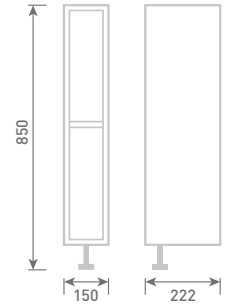

Unit Colour

Gloss White	UF1030	£147
Dove Grey Gloss	UF2030	£147
Cashmere Gloss	UF3030	£147
Stone Matt	UF4030	£147
Matt Fern	UF5030	£147
Matt Graphite	UF7030	£147
Carini Walnut	UF6030	£147