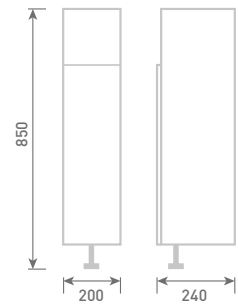

Gloss White	UF1033	£235
Dove Grey Gloss	UF2033	£235
Cashmere Gloss	UF3033	£235
Stone Matt	UF4033	£235
Matt Fern	UF5033	£235
Matt Graphite	UF7033	£235
Carini Walnut	UF6033	£235