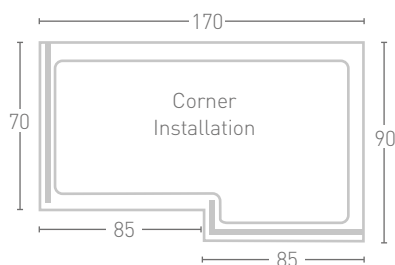

Corner Installation - Each pack includes:

Tray & Waste	Front	Side	Fixed Return	Code	Price
LH 170 x 90 (W² 70)	80	70	25	S01007	£899
RH 170 x 90 (W² 70)	80	70	25	S01008	£899