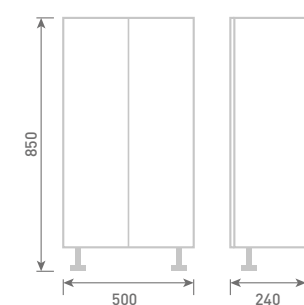

Gloss White	UF1003	£308
Dove Grey Gloss	UF2003	£308
Cashmere Gloss	UF3003	£308
Stone Matt	UF4003	£308
Matt Fern	UF5003	£308
Matt Graphite	UF7003	£308
Carini Walnut	UF6003	£308