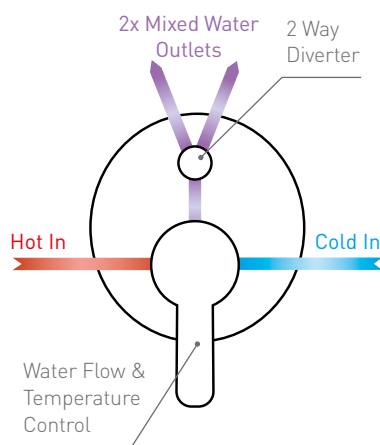

FIORE

£143

MP

£106

HP

£146

FE006 **Wall Mounted Basin Mixer**

£196

£164