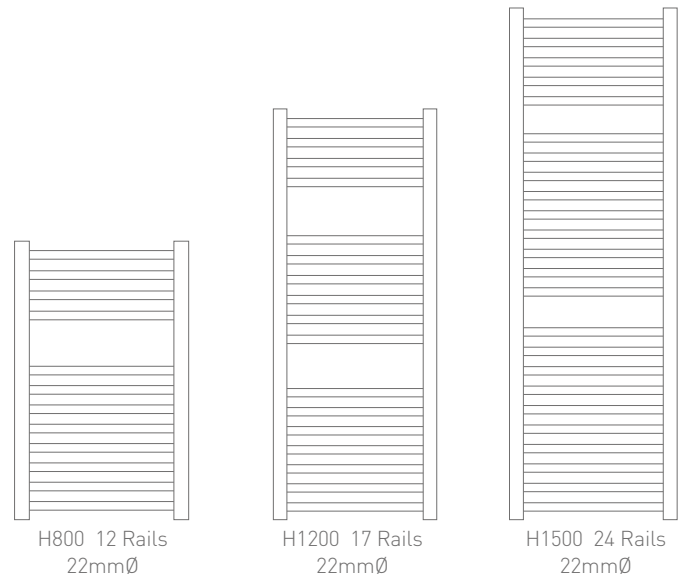

THAME CURVED STAINLESS STEEL

Wi-Fi Thermostatic Timer - White or Black
RAE015/RAE016
See page 381 for details **£147**

THAME CURVED

Height	Width	Pipe Centres	Wall to Pipe Centres	Output Watts	BTU	Product Code	Price
800	500	468	87	324	1124	RA330	£288
1200	500	468	87	504	1718	RA331	£384
1500	500	468	87	646	2205	RA332	£498

THAME CURVED PRE-FILLED ELECTRIC

Height	Width	Element Watts	Product Code	Price
800	500	150	EA330	£384
1200	500	300	EA331	£477
1500	500	600	EA332	£594