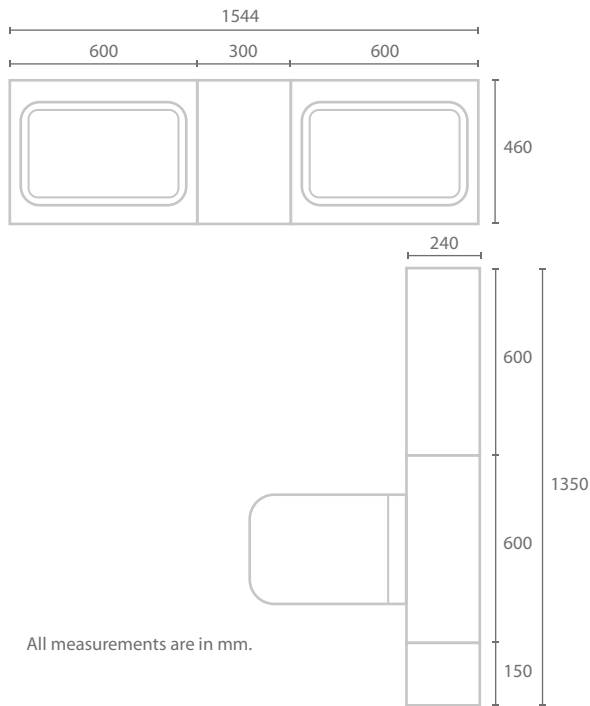

RRP £5188

Sereno Basin

Buxton Handle

White Carrara Worktop

Matt Fern

DEEP/SLIMLINE

Both 460mm deep units and 240mm slimline units in Phoenix's contemporary Carini Walnut finish were used in this design. Finished with Amber Sands solid surface worktops, two Sereno basins and Radius mirrors were used to elevate this design, while the Harrogate handles and Megan WC provide the perfect finishing touches.