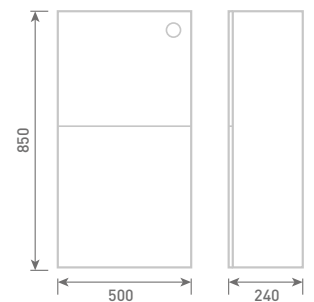

Gloss White	FF601	£275
Dove Grey Gloss	FF602	£275
Cashmere Gloss	FF603	£275
Stone Matt	FF604	£275
Matt Fern	FF605	£275
Matt Graphite	FF607	£275
Carini Walnut	FF606	£275