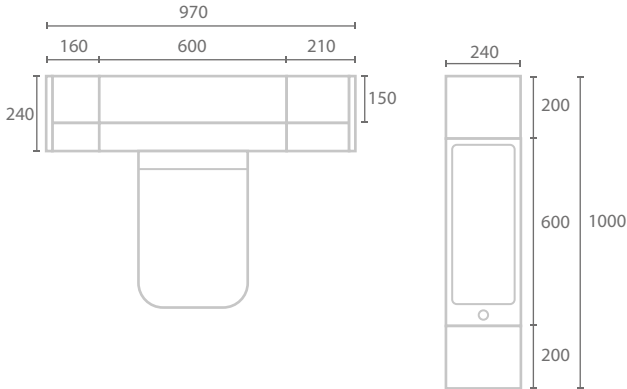

RRP £2244

Arno Basin

Askern Handle

Amber Sands Worktop

Gloss White

SLIMLINE WALL MOUNTED

When space is an issue design perfection doesn't have to be. Utilising the 240mm slimline wall-mounted units in Dove Grey Gloss and topping them with Crystal Black solid surface worktops gives this design the wow factor you are looking for. The Harrogate handle and Megan WC are also the perfect complement to the Liri basin.