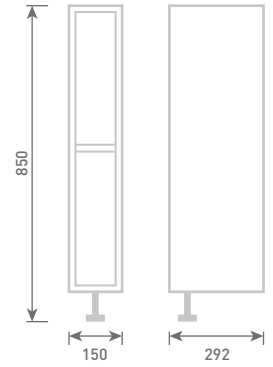

STANDARD BASE UNITS

Open Shelf Base Unit H85 x W15 x D29

Unit Colour

Gloss White	UF1060	£155
Dove Grey Gloss	UF2060	£155
Cashmere Gloss	UF3060	£155
Stone Matt	UF4060	£155
Matt Fern	UF5060	£155
Matt Graphite	UF7060	£155
Carini Walnut	UF6060	£155

Single Door Base Unit H85 x W15 x D31

Gloss White	UF1061	£213
Dove Grey Gloss	UF2061	£213
Cashmere Gloss	UF3061	£213
Stone Matt	UF4061	£213
Matt Fern	UF5061	£213
Matt Graphite	UF7061	£213
Carini Walnut	UF6061	£213

Single Door Base Unit H85 x W20 x D31

Gloss White	UF1062	£224
Dove Grey Gloss	UF2062	£224
Cashmere Gloss	UF3062	£224
Stone Matt	UF4062	£224
Matt Fern	UF5062	£224
Matt Graphite	UF7062	£224
Carini Walnut	UF6062	£224

Tissue Base Unit H85 x W20 x D31

Gloss White	UF1063	£241
Dove Grey Gloss	UF2063	£241
Cashmere Gloss	UF3063	£241
Stone Matt	UF4063	£241
Matt Fern	UF5063	£241
Matt Graphite	UF7063	£241
Carini Walnut	UF6063	£241

All units include handle and feet.