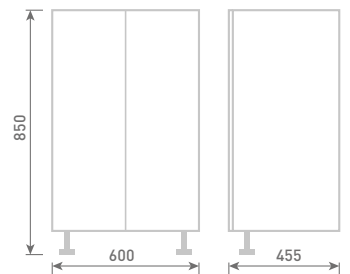

DEEP UNITS

Unit Colour		
Gloss White	FF981	£482
Dove Grey Gloss	FF982	£482
Cashmere Gloss	FF983	£482
Stone Matt	FF984	£482
Matt Fern	FF985	£482
Matt Graphite	FF987	£482
Carini Walnut	FF986	£482

Gloss White	UF1075	£344
Dove Grey Gloss	UF2075	£344
Cashmere Gloss	UF3075	£344
Stone Matt	UF4075	£344
Matt Fern	UF5075	£344
Matt Graphite	UF7075	£344
Carini Walnut	UF6075	£344

Gloss White	UF1076	£245
Dove Grey Gloss	UF2076	£245
Cashmere Gloss	UF3076	£245
Stone Matt	UF4076	£245
Matt Fern	UF5076	£245
Matt Graphite	UF7076	£245
Carini Walnut	UF6076	£245

Gloss White	FF991	£526
Dove Grey Gloss	FF992	£526
Cashmere Gloss	FF993	£526
Stone Matt	FF994	£526
Matt Fern	FF995	£526
Matt Graphite	FF996	£526
Carini Walnut	FF997	£526

Gloss White	UF1077	£379
Dove Grey Gloss	UF2077	£379
Cashmere Gloss	UF3077	£379
Stone Matt	UF4077	£379
Matt Fern	UF5077	£379
Matt Graphite	UF7077	£379
Carini Walnut	UF6077	£379

Gloss White	UF1078	£269
Dove Grey Gloss	UF2078	£269
Cashmere Gloss	UF3078	£269
Stone Matt	UF4078	£269
Matt Fern	UF5078	£269
Matt Graphite	UF7078	£269
Carini Walnut	UF6078	£269