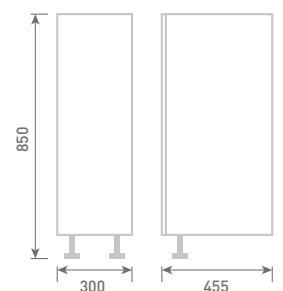

DEEP UNITS

Unit Colour		
Gloss White	FF981	£482
Dove Grey Gloss	FF982	£482
Cashmere Gloss	FF983	£482
Stone Matt	FF984	£482
Matt Fern	FF985	£482
Matt Graphite	FF987	£482
Carini Walnut	FF986	£482

Gloss White	UF1075	£344
Dove Grey Gloss	UF2075	£344
Cashmere Gloss	UF3075	£344
Stone Matt	UF4075	£344
Matt Fern	UF5075	£344
Matt Graphite	UF7075	£344
Carini Walnut	UF6075	£344

Gloss White	UF1076	£245
Dove Grey Gloss	UF2076	£245
Cashmere Gloss	UF3076	£245
Stone Matt	UF4076	£245
Matt Fern	UF5076	£245
Matt Graphite	UF7076	£245
Carini Walnut	UF6076	£245

Gloss White	FF991	£526
Dove Grey Gloss	FF992	£526
Cashmere Gloss	FF993	£526
Stone Matt	FF994	£526
Matt Fern	FF995	£526
Matt Graphite	FF996	£526
Carini Walnut	FF997	£526

Gloss White	UF1077	£379
Dove Grey Gloss	UF2077	£379
Cashmere Gloss	UF3077	£379
Stone Matt	UF4077	£379
Matt Fern	UF5077	£379
Matt Graphite	UF7077	£379
Carini Walnut	UF6077	£379

Gloss White	UF1078	£269
Dove Grey Gloss	UF2078	£269
Cashmere Gloss	UF3078	£269
Stone Matt	UF4078	£269
Matt Fern	UF5078	£269
Matt Graphite	UF7078	£269
Carini Walnut	UF6078	£269