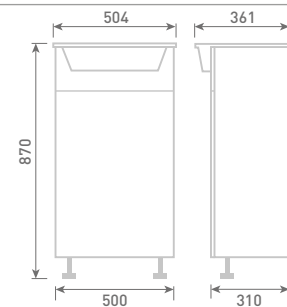

Gloss White	FF441	£582
Dove Grey Gloss	FF442	£582
Cashmere Gloss	FF443	£582
Stone Matt	FF444	£582
Matt Fern	FF445	£582
Matt Graphite	FF447	£582
Carini Walnut	FF446	£582