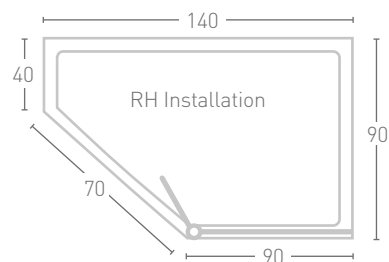

TECHNO NEO

Features:

- 200cm high
- Easy clean glass
- 10mm safety glass
- Highly polished frame

Recess Installation - Each pack includes:

Tray & Waste	Front	Hinged Return	Code	Price
140 x 90 LH	80	30	S04042	£709
140 x 90 RH	80	30	S04043	£709