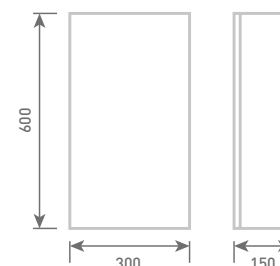

30 Single Door Wall Mounted Unit

H60 x W30 x D15

Gloss White	UF1082	£189
Dove Grey Gloss	UF2082	£189
Cashmere Gloss	UF3082	£189
Stone Matt	UF4082	£189
Matt Fern	UF5082	£189
Matt Graphite	UF7082	£189
Carini Walnut	UF6082	£189