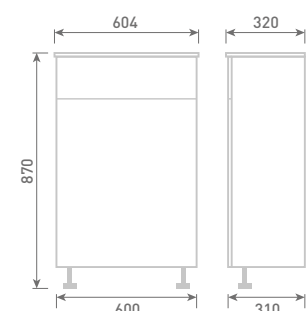

Gloss White	FF561	£561
Dove Grey Gloss	FF562	£561
Cashmere Gloss	FF563	£561
Stone Matt	FF564	£561
Matt Fern	FF565	£561
Matt Graphite	FF567	£561
Carini Walnut	FF566	£561