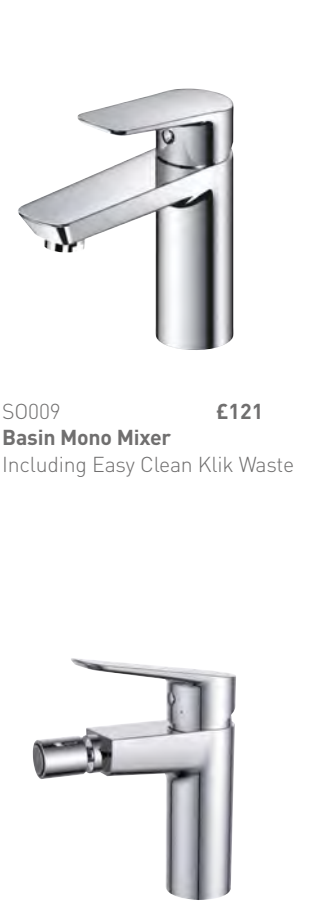

S0009
Basin Mono Mixer
Including Easy Clean Klik Waste

£121

S0011
Bidet Mono Mixer
Including Klik Waste

£135