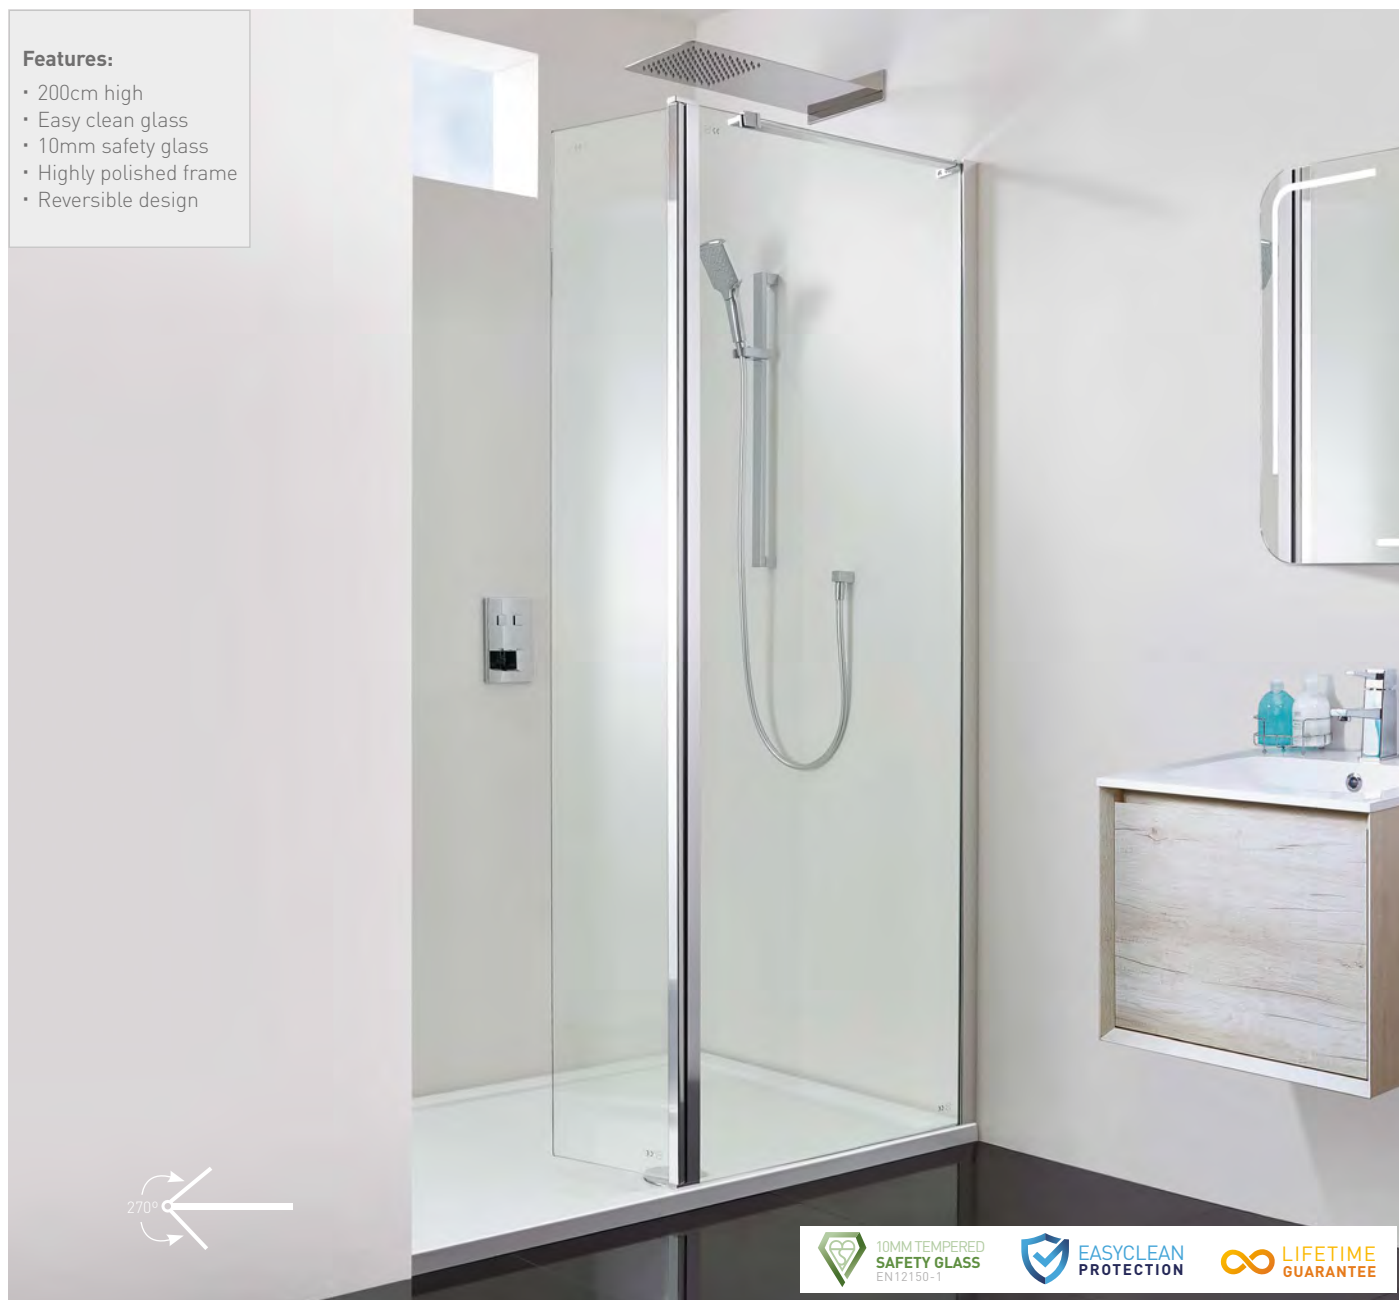

TECHNO 10MM HINGED WALK-IN

Features:

- 200cm high
- Easy clean glass
- 10mm safety glass
- Highly polished frame
- Reversible design

Recess Installation - Each pack includes:

Tray & Waste	Front inc 1 Bracket	Hinged Return	Code	Price
120 x 70	70	30	S04001	£570
120 x 76	70	30	S04002	£574
120 x 80	70	30	S04003	£578
120 x 90	70	30	S04004	£589
120 x 120	70	30	S04005	£627
130 x 70	80	30	S04010	£608
130 x 76	80	30	S04011	£611
130 x 80	80	30	S04012	£615
140 x 70	80	30	S04015	£619
140 x 76	80	30	S04016	£623
140 x 80	80	30	S04017	£627
140 x 90	80	30	S04018	£632
150 x 70	90	30	S04020	£641
150 x 76	90	30	S04021	£646
150 x 80	90	30	S04022	£654