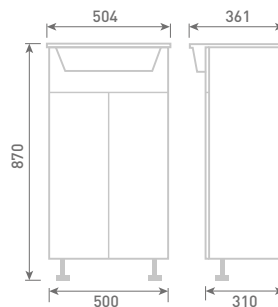

Gloss White	FF241	£511
Dove Grey Gloss	FF242	£511
Cashmere Gloss	FF243	£511
Stone Matt	FF244	£511
Matt Fern	FF245	£511
Matt Graphite	FF247	£511
Carini Walnut	FF246	£511