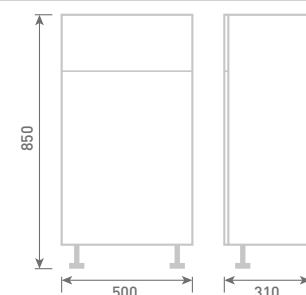

Gloss White	FF401	£380
Dove Grey Gloss	FF402	£380
Cashmere Gloss	FF403	£380
Stone Matt	FF404	£380
Matt Fern	FF405	£380
Matt Graphite	FF407	£380
Carini Walnut	FF406	£380