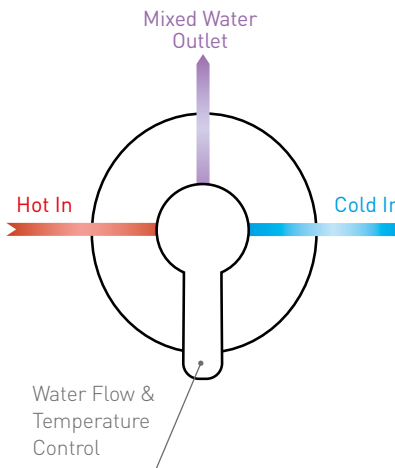

LU006 £157
Wall Mounted Basin Mixer