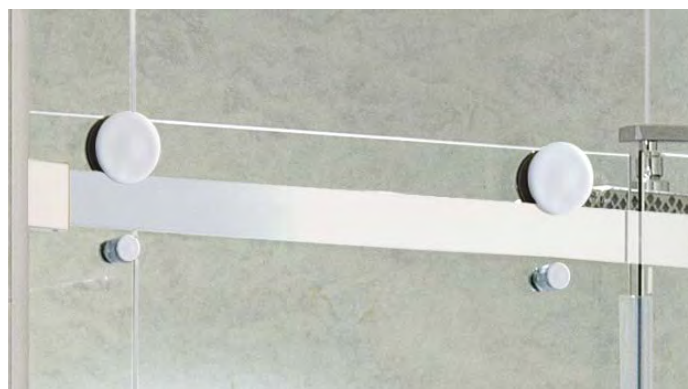

MOTION 8MM FRAMELESS SINGLE SLIDER

Features:

- 195cm high
- Easy clean glass
- 8mm safety glass
- Highly polished frame
- Exposed roller design
- Chrome on brass handle
- Reversible design
- Modern frameless design

Door Size	Min/Max Adjustment	Door Opening		Height	Code	Price
		Recess	With Side Panel			
100	95-100	40	38	195	SE083	£599
110	105-110	45	43	195	SE084	£605
120	115-120	50	48	195	SE085	£609
140	135-140	60	58	195	SE086	£626

Side Panels	Min/Max Adjustment	Height	Code	Price
70	68-70	195	SE090	£256
76	74-76	195	SE091	£262
80	78-80	195	SE092	£273
90	88-90	195	SE093	£278

Recessed Installation