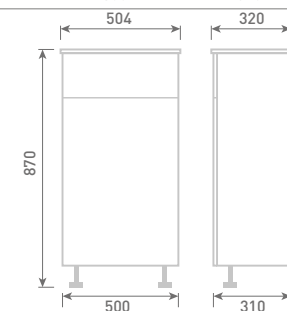

Gloss White	FF461	£546
Dove Grey Gloss	FF462	£546
Cashmere Gloss	FF463	£546
Stone Matt	FF464	£546
Matt Fern	FF465	£546
Matt Graphite	FF467	£546
Carini Walnut	FF466	£546