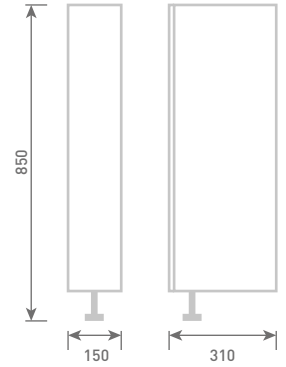

STANDARD BASE UNITS

Open Shelf Base Unit H85 x W15 x D29

Unit Colour

Gloss White	UF1060	£155
Dove Grey Gloss	UF2060	£155
Cashmere Gloss	UF3060	£155
Stone Matt	UF4060	£155
Matt Fern	UF5060	£155
Matt Graphite	UF7060	£155
Carini Walnut	UF6060	£155

Single Door Base Unit H85 x W15 x D31

Gloss White	UF1061	£213
Dove Grey Gloss	UF2061	£213
Cashmere Gloss	UF3061	£213
Stone Matt	UF4061	£213
Matt Fern	UF5061	£213
Matt Graphite	UF7061	£213
Carini Walnut	UF6061	£213

Single Door Base Unit H85 x W20 x D31

Gloss White	UF1062	£224
Dove Grey Gloss	UF2062	£224
Cashmere Gloss	UF3062	£224
Stone Matt	UF4062	£224
Matt Fern	UF5062	£224
Matt Graphite	UF7062	£224
Carini Walnut	UF6062	£224

Tissue Base Unit H85 x W20 x D31

Gloss White	UF1063	£241
Dove Grey Gloss	UF2063	£241
Cashmere Gloss	UF3063	£241
Stone Matt	UF4063	£241
Matt Fern	UF5063	£241
Matt Graphite	UF7063	£241
Carini Walnut	UF6063	£241

All units include handle and feet.