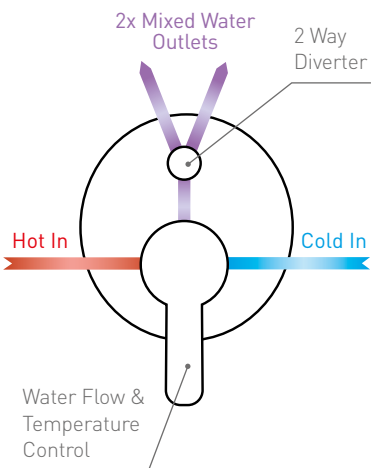

LU006 £157
Wall Mounted Basin Mixer