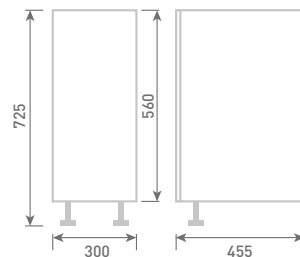

DEEP UNITS

Unit Colour		
Gloss White	FF981	£482
Dove Grey Gloss	FF982	£482
Cashmere Gloss	FF983	£482
Stone Matt	FF984	£482
Matt Fern	FF985	£482
Matt Graphite	FF987	£482
Carini Walnut	FF986	£482

Gloss White	UF1075	£344
Dove Grey Gloss	UF2075	£344
Cashmere Gloss	UF3075	£344
Stone Matt	UF4075	£344
Matt Fern	UF5075	£344
Matt Graphite	UF7075	£344
Carini Walnut	UF6075	£344

Gloss White	UF1076	£245
Dove Grey Gloss	UF2076	£245
Cashmere Gloss	UF3076	£245
Stone Matt	UF4076	£245
Matt Fern	UF5076	£245
Matt Graphite	UF7076	£245
Carini Walnut	UF6076	£245

Gloss White	FF991	£526
Dove Grey Gloss	FF992	£526
Cashmere Gloss	FF993	£526
Stone Matt	FF994	£526
Matt Fern	FF995	£526
Matt Graphite	FF996	£526
Carini Walnut	FF997	£526

Gloss White	UF1077	£379
Dove Grey Gloss	UF2077	£379
Cashmere Gloss	UF3077	£379
Stone Matt	UF4077	£379
Matt Fern	UF5077	£379
Matt Graphite	UF7077	£379
Carini Walnut	UF6077	£379

Gloss White	UF1078	£269
Dove Grey Gloss	UF2078	£269
Cashmere Gloss	UF3078	£269
Stone Matt	UF4078	£269
Matt Fern	UF5078	£269
Matt Graphite	UF7078	£269
Carini Walnut	UF6078	£269