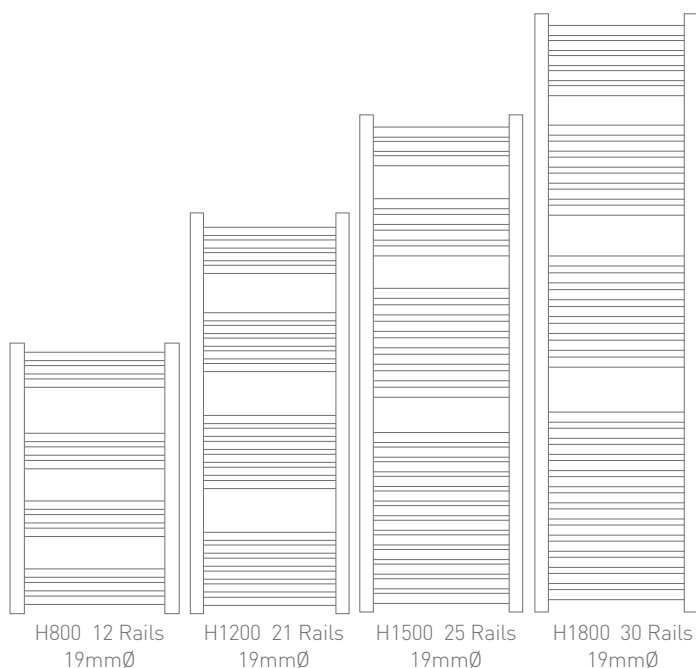

THAME CURVED PRE-FILLED ELECTRIC

Height	Width	Element Watts	Product Code	Price
800	500	150	EA330	£384
1200	500	300	EA331	£477
1500	500	600	EA332	£594

GINA CURVED

**Wi-Fi Thermostatic Timer - White or Black**