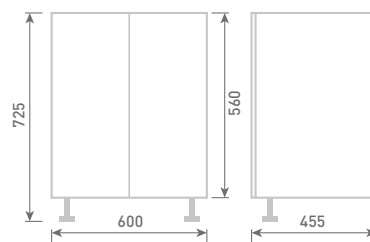

Gloss White	UF1075	£344
Dove Grey Gloss	UF2075	£344
Cashmere Gloss	UF3075	£344
Stone Matt	UF4075	£344
Matt Fern	UF5075	£344
Matt Graphite	UF7075	£344
Carini Walnut	UF6075	£344