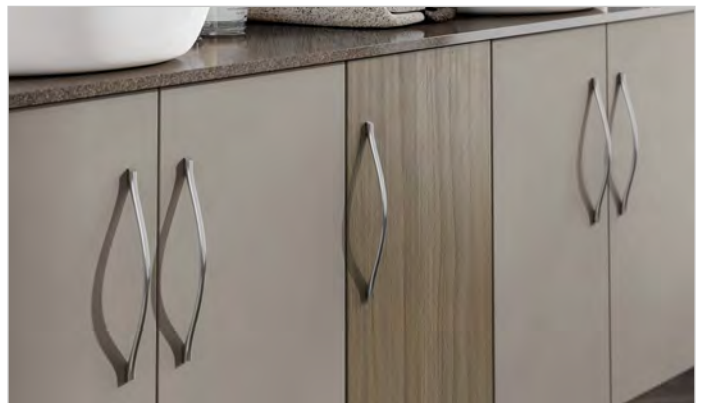

Buxton Handle