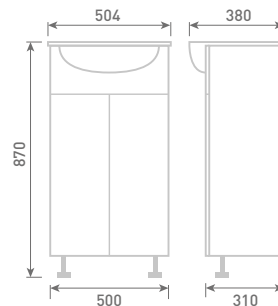

Unit Colour

Gloss White	FF221	£511
Dove Grey Gloss	FF222	£511
Cashmere Gloss	FF223	£511
Stone Matt	FF224	£511
Matt Fern	FF225	£511
Matt Graphite	FF227	£511
Carini Walnut	FF226	£511