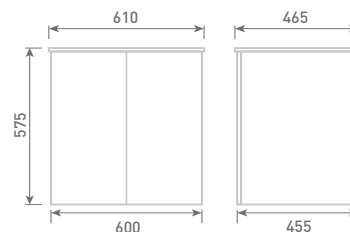

All units include handle and feet.

DEEP UNITS

60 Wall Mounted Basin Unit inc Elvo Basin
H57 x W60 x D45

Unit Colour		
Gloss White	FF981	£482
Dove Grey Gloss	FF982	£482
Cashmere Gloss	FF983	£482
Stone Matt	FF984	£482
Matt Fern	FF985	£482
Matt Graphite	FF987	£482
Carini Walnut	FF986	£482