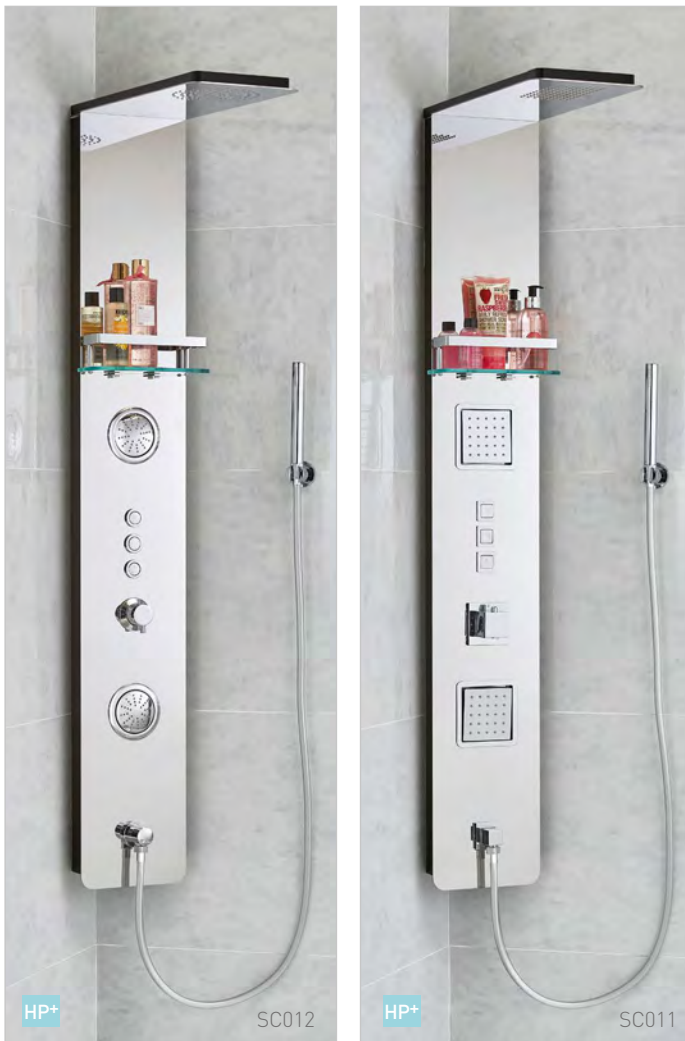

THERMOSTATIC SHOWER COLUMNS

CORNER MOUNTED

SC012 **£629**
Rhine Stainless Steel Shower Column with Round Push Buttons

1. 1 x Overhead Shower
   - 1 x Hand Shower
   - 2 x Directional Body Jets
   - 1 x Shelf
   - Can be corner or surface mounted
2. H147 x W22 x D46

SC011 **£629**
Edessa Stainless Steel Shower Column with Square Push Buttons

1. 1 x Overhead Shower
   - 1 x Hand Shower
   - 2 x Directional Body Jets
   - 1 x Shelf
   - Can be corner or surface mounted
2. H147 x W22 x D46