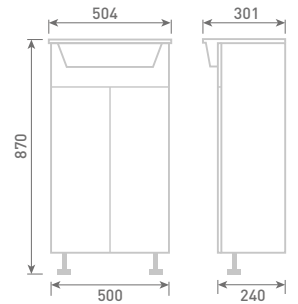

Gloss White	FF041	£493
Dove Grey Gloss	FF042	£493
Cashmere Gloss	FF043	£493
Stone Matt	FF044	£493
Matt Fern	FF045	£493
Matt Graphite	FF047	£493
Carini Walnut	FF046	£493