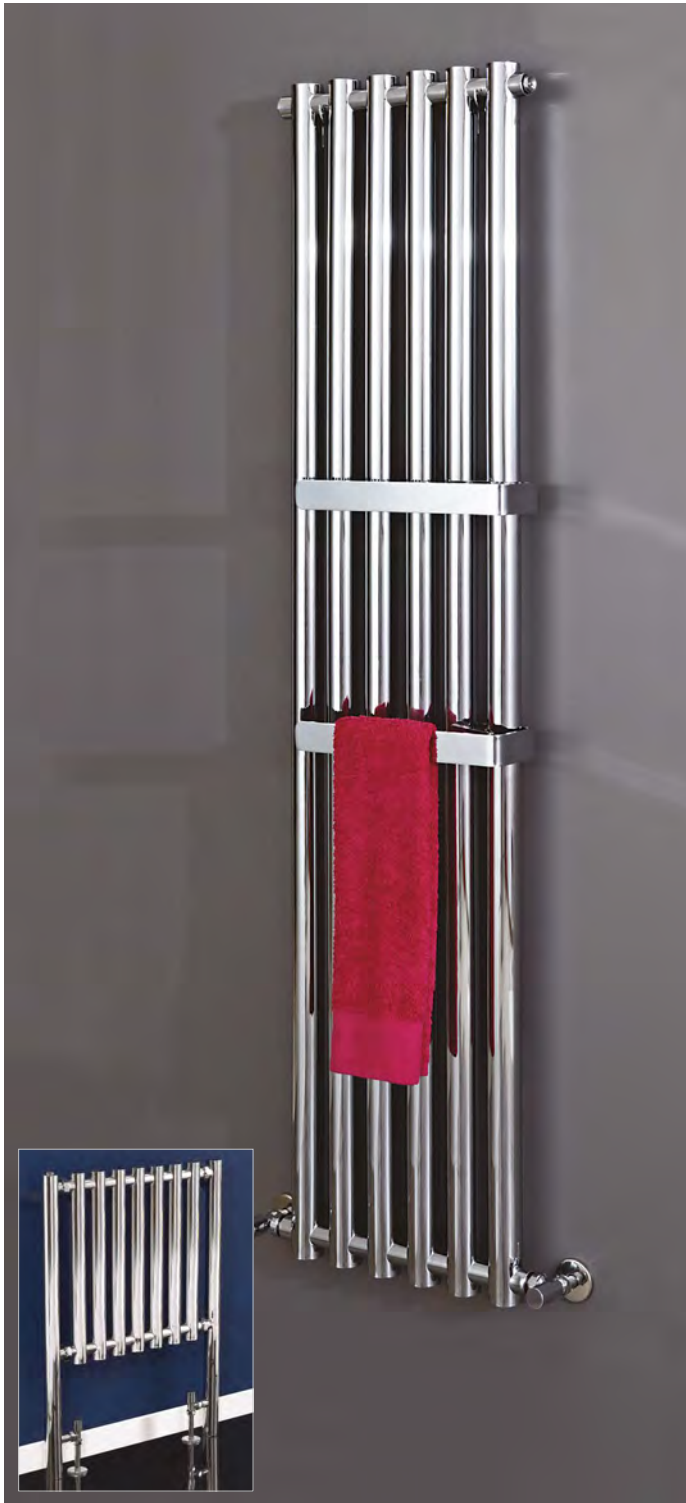

MIA

ORLA

FLOOR STANDING

CH

Height	Width	Tapping Centres	Wall to Pipe Centres	Output Watts	BTU	Product Code	Price
800	600	460	100	645	2200	RA064	£408

WALL MOUNTED

CH

Height	Width	Tapping Centres	Wall to Pipe Centres	Output Watts	BTU	Product Code	Price
1200	400	400	51	559	1908	RA068	£270
1600	400	400	51	732	2498	RA069	£327
Chrome Towel Rail 300mm (Multiple may be added)						HR003	£63
Chrome Towel Rail 400mm (Multiple may be added)						HR004	£66