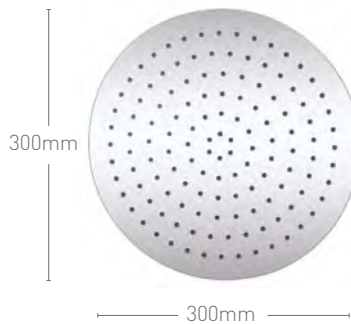

SH044 **Shower Head & Wall Arm** **£123**
SH045 **Shower Head & Ceiling Arm** **£116**
SLH005 **Shower Head** **£91**

ROUND