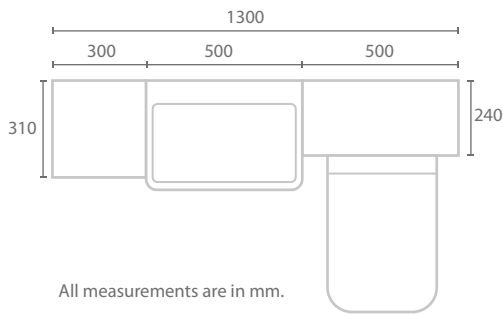

STANDARD/SLIMLINE WALL MOUNTED

This simple but elegant bathroom design features the Reno basin and single 310mm drawer unit, which marry up with the trim back to wall unit, all in the beautiful Cashmere Gloss finish. This is enhanced with a Sparkling White solid surface worktop, chrome Epsom handle and a Amore WC.

Code	Qty	Description
FF423	1	500 x 310 Standard Single Drawer Basin Unit & Reno Basin
UF3064	1	300 x 310 Standard Single Door Base Unit
FF603	1	500 x 240 Slimline BTW Unit inc Concealed Cistern
AM044	1	Amore Back to Wall WC inc Soft Close Seat
UF3096	1	500 Framed Mirror
FL04	1	Mirror Light
WT010SW	1	504 x 245 Worktop - Sparkling White
WT060SW	1	302 x 315 Worktop - Sparkling White

RRP £1673

Reno Basin