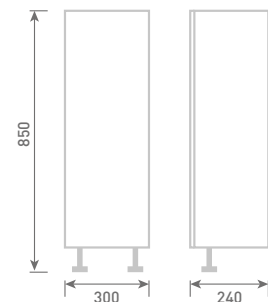

Gloss White	UF1034	£240
Dove Grey Gloss	UF2034	£240
Cashmere Gloss	UF3034	£240
Stone Matt	UF4034	£240
Matt Fern	UF5034	£240
Matt Graphite	UF7034	£240
Carini Walnut	UF6034	£240