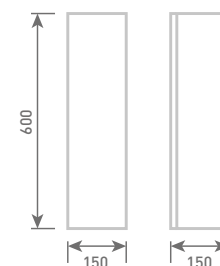

WALL MOUNTED UNITS

15 Single Door Wall Mounted Unit

H60 x W15 x D15

Unit Colour

Gloss White	UF1080	£159
Dove Grey Gloss	UF2080	£159
Cashmere Gloss	UF3080	£159
Stone Matt	UF4080	£159
Matt Fern	UF5080	£159
Matt Graphite	UF7080	£159
Carini Walnut	UF6080	£159