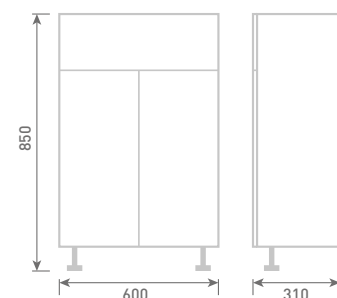

Gloss White	FF301	£329
Dove Grey Gloss	FF302	£329
Cashmere Gloss	FF303	£329
Stone Matt	FF304	£329
Matt Fern	FF305	£329
Matt Graphite	FF307	£329
Carini Walnut	FF306	£329