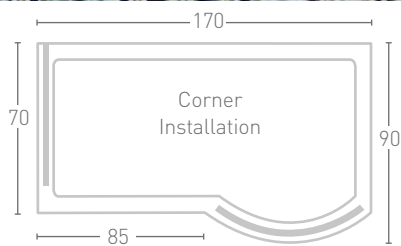

TECHNO P-SHAPE

- Features:**
- 200cm high
 - Easy clean glass
 - 8mm curved safety glass
 - Highly polished frame

RH version shown

Corner Installation - Each pack includes:

Tray & Waste	Curved Screen	Side	Code	Price
LH 170 x 90 (W ² 70)	80	70	S01005	£899
RH 170 x 90 (W ² 70)	80	70	S01006	£899