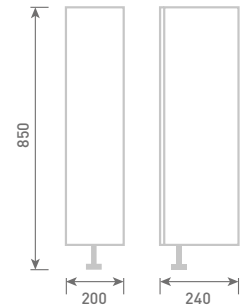

Gloss White	UF1032	£216
Dove Grey Gloss	UF2032	£216
Cashmere Gloss	UF3032	£216
Stone Matt	UF4032	£216
Matt Fern	UF5032	£216
Matt Graphite	UF7032	£216
Carini Walnut	UF6032	£216