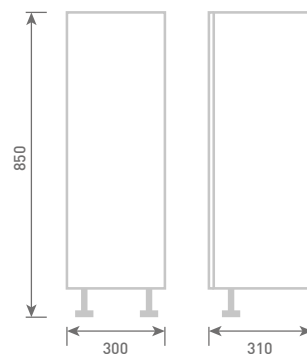

STANDARD BASE UNITS

30 Single Door Base Unit

H85 x W30 x D31

Unit Colour

Gloss White	UF1064	£256
Dove Grey Gloss	UF2064	£256
Cashmere Gloss	UF3064	£256
Stone Matt	UF4064	£256
Matt Fern	UF5064	£256
Matt Graphite	UF7064	£256
Carini Walnut	UF6064	£256

30 Twin Drawer Base Unit

H85 x W30 x D31

Gloss White	UF1065	£377
Dove Grey Gloss	UF2065	£377
Cashmere Gloss	UF3065	£377
Stone Matt	UF4065	£377
Matt Fern	UF5065	£377
Matt Graphite	UF7065	£377
Carini Walnut	UF6065	£377

30 Twin Door Tall Base Unit

H190 x W30 x D31

Includes:
• 3 Shelves

Gloss White	UF1066	£439
Dove Grey Gloss	UF2066	£439
Cashmere Gloss	UF3066	£439
Stone Matt	UF4066	£439
Matt Fern	UF5066	£439
Matt Graphite	UF7066	£439
Carini Walnut	UF6066	£439

All units include handle and feet.