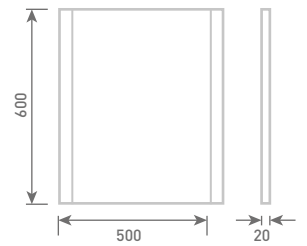

MIRRORED CABINETS & LED MIRRORS

50 Mirrored Cabinet

H60 x W50 x D15

Unit Colour

Gloss White	UF1090	£259
Dove Grey Gloss	UF2090	£259
Cashmere Gloss	UF3090	£259
Stone Matt	UF4090	£259
Matt Fern	UF5090	£259
Matt Graphite	UF7090	£259
Carini Walnut	UF6090	£259

60 Mirrored Cabinet

H60 x W60 x D15

Gloss White	UF1091	£289
Dove Grey Gloss	UF2091	£289
Cashmere Gloss	UF3091	£289
Stone Matt	UF4091	£289
Matt Fern	UF5091	£289
Matt Graphite	UF7091	£289
Carini Walnut	UF6091	£289

40 Framed Mirror

Gloss White	UF1095	£97
Dove Grey Gloss	UF2095	£97
Cashmere Gloss	UF3095	£97
Stone Matt	UF4095	£97
Matt Fern	UF5095	£97
Matt Graphite	UF7095	£97
Carini Walnut	UF6095	£97

50 Framed Mirror

Gloss White	UF1096	£116
Dove Grey Gloss	UF2096	£116
Cashmere Gloss	UF3096	£116
Stone Matt	UF4096	£116
Matt Fern	UF5096	£116
Matt Graphite	UF7096	£116
Carini Walnut	UF6096	£116

60 Framed Mirror

Gloss White	UF1097	£124
Dove Grey Gloss	UF2097	£124
Cashmere Gloss	UF3097	£124
Stone Matt	UF4097	£124
Matt Fern	UF5097	£124
Matt Graphite	UF7097	£124
Carini Walnut	UF6097	£124

120 Framed Mirror

Gloss White	UF1098	£213
Dove Grey Gloss	UF2098	£213
Cashmere Gloss	UF3098	£213
Stone Matt	UF4098	£213
Matt Fern	UF5098	£213
Matt Graphite	UF7098	£213
Carini Walnut	UF6098	£213