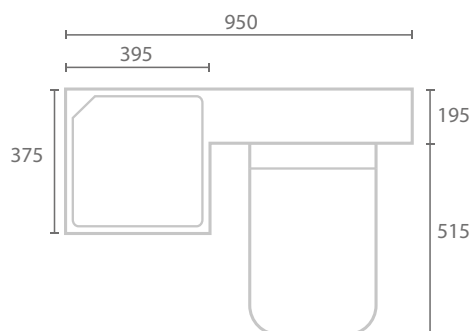

950 Suite

H89 x W95 x D38/D20

- Basin unit
- WC unit
- One piece basin/WC top
- Dual flush concealed cistern
- Megan rimless BTW pan & soft-close seat

Furniture Colours	LH	RH	
Gloss White	FU700	FU710	£1109
Dove Grey Gloss	FU701	FU711	£1109
Cashmere Gloss	FU702	FU712	£1109
Stone Matt	FU703	FU713	£1109
Matt Fern	FU704	FU714	£1109
Matt Graphite	FU706	FU716	£1109
Carini Walnut	FU705	FU715	£1109

1100 Suite

H89 x W110 x D38/D20

- Basin unit
- WC unit
- One piece basin/WC top
- Dual flush concealed cistern
- Megan rimless BTW pan & soft-close seat

	LH	RH	
Gloss White	FU720	FU730	£1169
Dove Grey Gloss	FU721	FU731	£1169
Cashmere Gloss	FU722	FU732	£1169
Stone Matt	FU723	FU733	£1169
Matt Fern	FU724	FU734	£1169
Matt Graphite	FU726	FU736	£1169
Carini Walnut	FU725	FU735	£1169

950 Suite

1100 Suite

Semi Column Universal Opening

H60 x W30 x D15

- Glass Shelf

Gloss White	N110180	£209
Dove Grey Gloss	N110280	£209
Cashmere Gloss	N110380	£209
Stone Matt	N110480	£209
Matt Fern	N110580	£209
Matt Graphite	N110780	£209
Carini Walnut	N110680	£209

Pluto Mirror

- Motion On/Off sensor
- LED backlit mirror
- 22mm bevelled edge
- Heated demister pad
- Shaver socket
- IP44 rated
- A+ energy rating

H60 x W60 x D6	MI019	£262
H60 x W90 x D6	MI020	£337
H60 x W120 x D6	MI021	£419