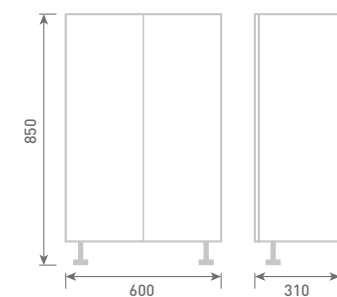

60 Full Height Twin Door Base Unit
H85 x W60 x D31

Gloss White	UF1043	£329
Dove Grey Gloss	UF2043	£329
Cashmere Gloss	UF3043	£329
Stone Matt	UF4043	£329
Matt Fern	UF5043	£329
Matt Graphite	UF7043	£329
Carini Walnut	UF6043	£329