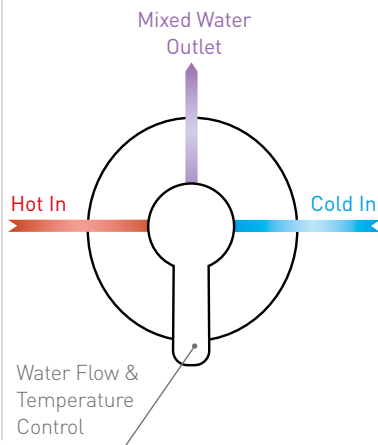

FIORE

£143

MP

£106

HP

£146

FE006 **Wall Mounted Basin Mixer**

£196

£164