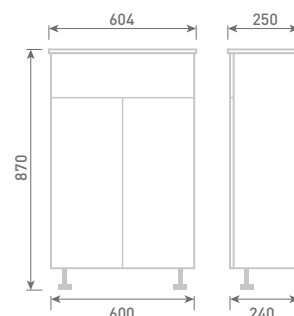

Gloss White	FF141	£483
Dove Grey Gloss	FF142	£483
Cashmere Gloss	FF143	£483
Stone Matt	FF144	£483
Matt Fern	FF145	£483
Matt Graphite	FF147	£483
Carini Walnut	FF146	£483