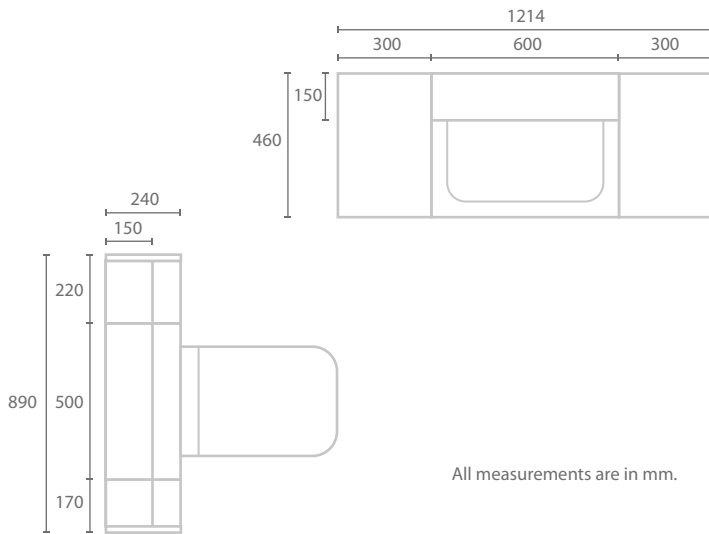

RRP £3180

Como Basin

Tenbury Handle

Neo Quartz Worktop

Matt Fern

DEEP/SLIMLINE FLOOR STANDING

Using 460mm deep wall-mounted cupboard, including an Elvo solid surface basin, in conjunction with slimline floor standing units in elegant Carini Walnut highlighted with Cashmere Gloss, really brings this bathroom design to life. The Carrara White solid surface worktop enhances the clean lines of this design, which is finished off with the Dorton handle and the Megan WC.