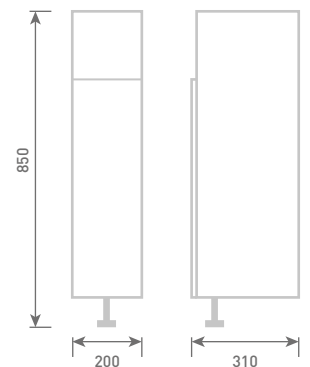

All units include handle and feet.