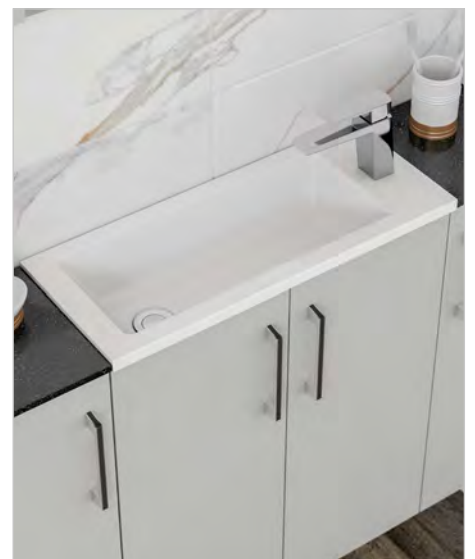

Phoenix
DESIGNED FOR YOU