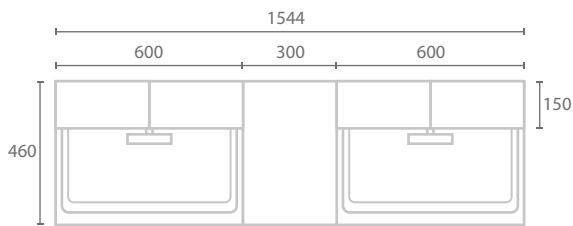

DEEP

The bold look of this bathroom was created using Stone Matt 460mm deep units with a continual Neo Quartz worktop. It features Tenbury handles and 2 x Nemi counter top basins and is finished off brilliantly with wall mirror cabinets and furniture lights. A full length matching splash back has been cleverly created using the Neo Quartz worktop.

Code	Qty	Description
UF4075	2	600 x 455 Deep Low Base Unit Twin Door
UF4076	1	300 x 455 Deep Low Base Unit Single Door
UF4091	2	600 Twin Door Mirrored Wall Cabinet
PF4002	1	1500 x 165 Plinth
PF4043	2	665 x 445 Deep Carcass Cladding Panel
WT130NQ	2	1544 x 460 Worktop - Neo Quartz
FL04	2	Mirror Light
FB010	2	Nemi Counter Top Basin 500 x 400 x 140

RRP £2721