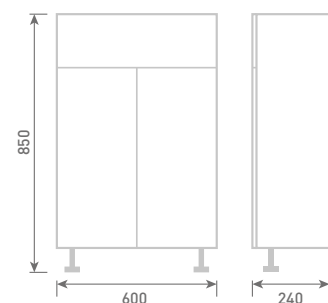

Gloss White	FF081	£332
Dove Grey Gloss	FF082	£332
Cashmere Gloss	FF083	£332
Stone Matt	FF084	£332
Matt Fern	FF085	£332
Matt Graphite	FF087	£332
Carini Walnut	FF086	£332