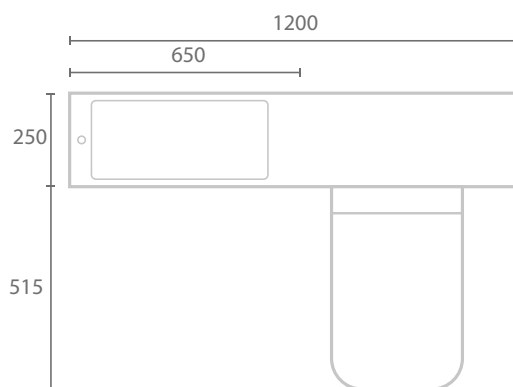

1200 Suite

Semi Column Universal Opening

H60 x W30 x D15

- Glass Shelf

Gloss White	N110180	£209
Dove Grey Gloss	N110280	£209
Cashmere Gloss	N110380	£209
Stone Matt	N110480	£209
Matt Fern	N110580	£209
Matt Graphite	N110780	£209
Carini Walnut	N110680	£209

Solar Mirror

- Motion On/Off sensor
- LED backlit mirror
- 22mm bevelled edge
- Can be mounted vertically or horizontally
- Shaver socket
- Heated demister pad
- IP44 rated
- A+ energy rating

H70 x W50 x D4.5	MI012	£265
H90 x W60 x D4.5	MI013	£353