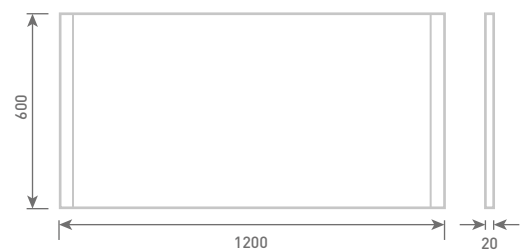

Gloss White	UF1098	£213
Dove Grey Gloss	UF2098	£213
Cashmere Gloss	UF3098	£213
Stone Matt	UF4098	£213
Matt Fern	UF5098	£213
Matt Graphite	UF7098	£213
Carini Walnut	UF6098	£213