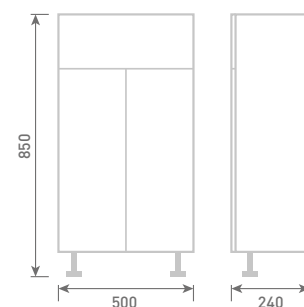

SLIMLINE

50 Twin Door Base Unit

H85 x W50 x D24

Unit Colour

Gloss White	FF001	£311
Dove Grey Gloss	FF002	£311
Cashmere Gloss	FF003	£311
Stone Matt	FF004	£311
Matt Fern	FF005	£311
Matt Graphite	FF007	£311
Carini Walnut	FF006	£311