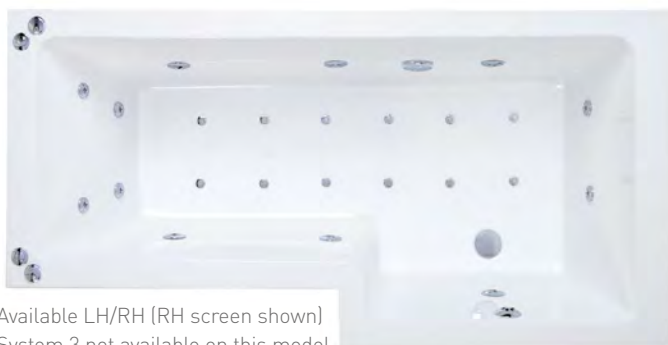

QUBE

Available LH/RH (RH screen shown)
System 3 not available on this model.

Qube inc Front & End Panels & 8mm Double Hinged Shower Screen

Solid MDF panels
L170 x W85 (W² 70) x H54 (Overall inc screen 204) x D40
Capacity 255 litres

LH BH023	£670	RH BH022	£670
LH BH023S1	£1119	RH BH022S1	£1119
LH BH023S2	£1119	RH BH022S2	£1119

OPTIONAL EXTRAS (Factory Fitted)

Colour kinetic underwater light

£179

ELCB

£34