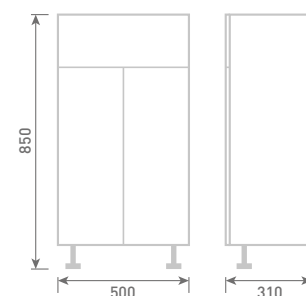

Unit Colour

Gloss White	FF201	£317
Dove Grey Gloss	FF202	£317
Cashmere Gloss	FF203	£317
Stone Matt	FF204	£317
Matt Fern	FF205	£317
Matt Graphite	FF207	£317
Carini Walnut	FF206	£317