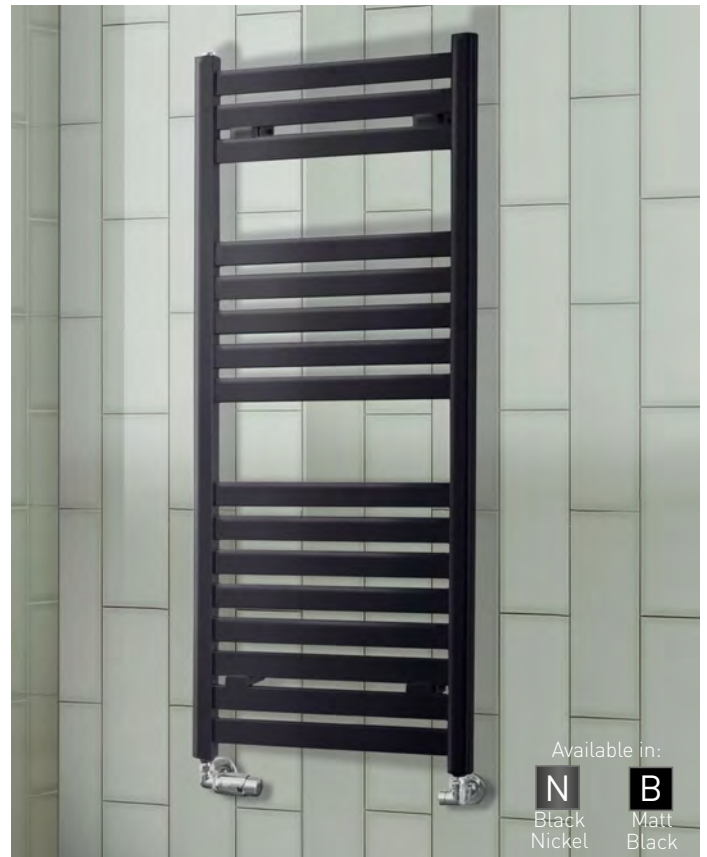

Available in:
N Black Nickel
B Matt Black