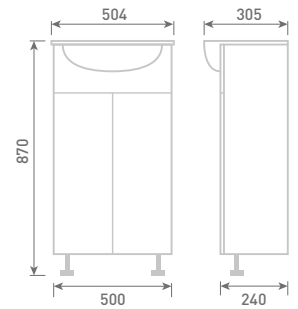

Unit Colour

Gloss White	FF021	£493
Dove Grey Gloss	FF022	£493
Cashmere Gloss	FF023	£493
Stone Matt	FF024	£493
Matt Fern	FF025	£493
Matt Graphite	FF027	£493
Carini Walnut	FF026	£493