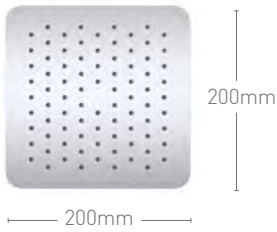

SV042CU £306

SV042RO £290

SV042TR £309

SHOWER HEADS

**POLISHED
STAINLESS STEEL**

SQUARE

SH037 **Shower Head & Wall Arm** **£107**
 SH038 **Shower Head & Ceiling Arm** **£94**
 SLH001 **Shower Head** **£65**