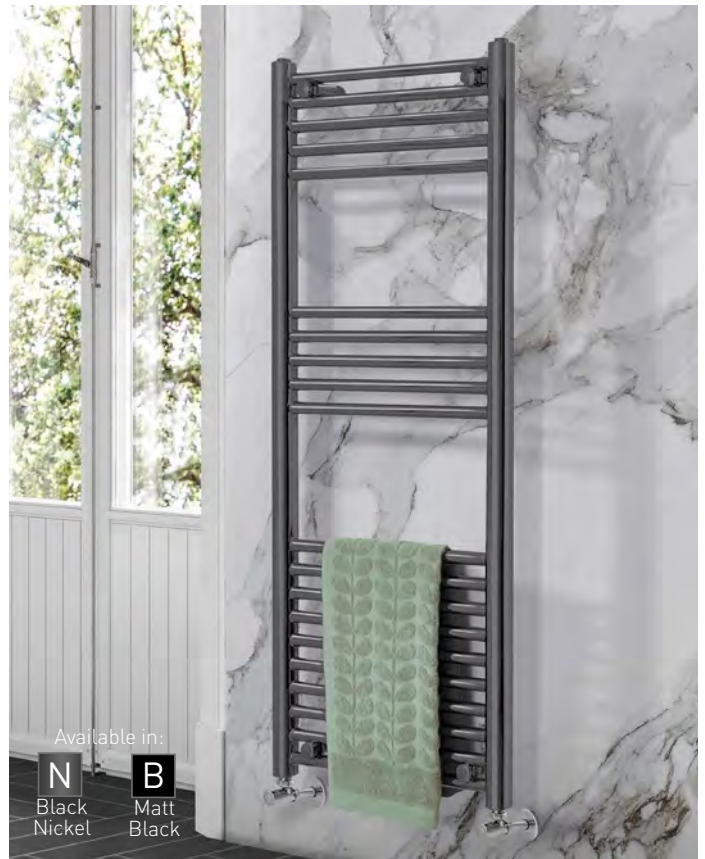

LAURA

LAURA