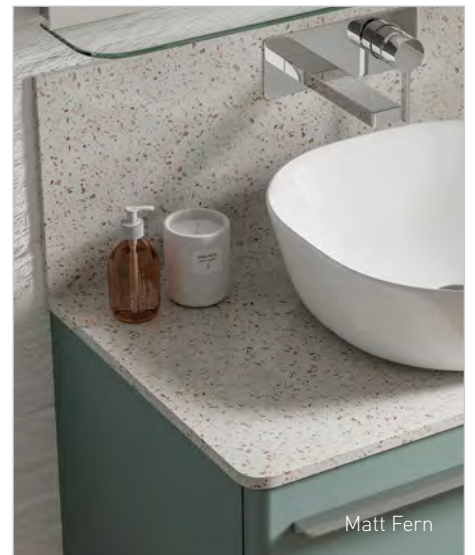

H75 x W55 x D3	MI085	£279
H55 x W100 x D3	MI086	£319
H55 x W120 x D3	MI087	£379

For Counter Top Basins, see page 192

WYE NEW

Stone Matt

Matt Graphite

Matt Fern

Cashmere Gloss

WYE **NEW**