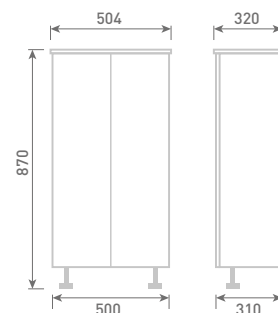

50 Full Height Twin Door Basin Unit inc Liri Basin
H87 x W50 x D31

Gloss White	FF271	£483
Dove Grey Gloss	FF272	£483
Cashmere Gloss	FF273	£483
Stone Matt	FF274	£483
Matt Fern	FF275	£483
Matt Graphite	FF277	£483
Carini Walnut	FF276	£483