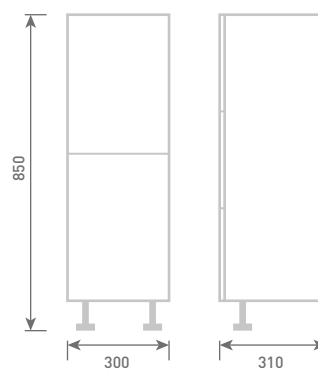

STANDARD BASE UNITS

30 Single Door Base Unit

H85 x W30 x D31

Unit Colour

Gloss White	UF1064	£256
Dove Grey Gloss	UF2064	£256
Cashmere Gloss	UF3064	£256
Stone Matt	UF4064	£256
Matt Fern	UF5064	£256
Matt Graphite	UF7064	£256
Carini Walnut	UF6064	£256

30 Twin Drawer Base Unit

H85 x W30 x D31

Gloss White	UF1065	£377
Dove Grey Gloss	UF2065	£377
Cashmere Gloss	UF3065	£377
Stone Matt	UF4065	£377
Matt Fern	UF5065	£377
Matt Graphite	UF7065	£377
Carini Walnut	UF6065	£377

30 Twin Door Tall Base Unit

H190 x W30 x D31

Includes:
• 3 Shelves

Gloss White	UF1066	£439
Dove Grey Gloss	UF2066	£439
Cashmere Gloss	UF3066	£439
Stone Matt	UF4066	£439
Matt Fern	UF5066	£439
Matt Graphite	UF7066	£439
Carini Walnut	UF6066	£439

All units include handle and feet.