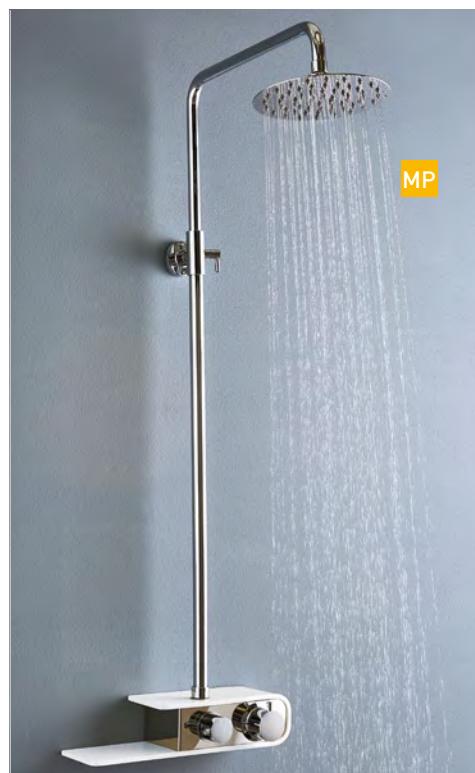

- Round Rigid Riser
- 300mm Slimline Shower Head

FLUSSO

Adjustable Height Position

MP
Touch Multi Function Handset

DOC51 £449
Flusso Shelf Valve & Rigid Riser Rail

- 200mm Slimline Head
- Hand Shower

DOC52 £489
Flusso Shelf Valve & Rigid Riser Rail

- 300mm Slimline Head
- Hand Shower

MP

DOC53 £439
Flusso Shelf Valve & Rigid Riser Rail

- 200mm Slimline Shower Head

DOC54 £469
Flusso Shelf Valve & Rigid Riser Rail

- 300mm Slimline Shower Head

MP

VP122 £265
Flusso Shelf Valve & Rigid Riser Rail