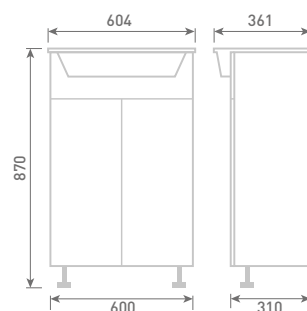

Gloss White	FF341	£533
Dove Grey Gloss	FF342	£533
Cashmere Gloss	FF343	£533
Stone Matt	FF344	£533
Matt Fern	FF345	£533
Matt Graphite	FF347	£533
Carini Walnut	FF346	£533