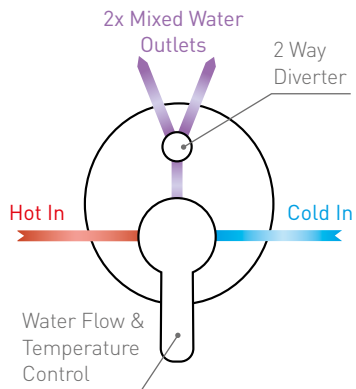

FX005
Tall Basin Mono Mixer
Excludes Waste

£193

JOZIE

JZ006 **£164**
Wall Mounted Basin Mixer

HP
JZ023 **£100**
Bath & Shower Valve -
Twin Function

MP
JZ018 **£94**
Bath & Shower Valve -
Single Function

JZ009 **£143**
Basin Mono Mixer
Including Klik Waste