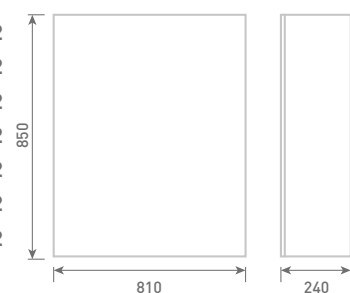

Gloss White	UF1100	£282
Dove Grey Gloss	UF2100	£282
Cashmere Gloss	UF3100	£282
Stone Matt	UF4100	£282
Matt Fern	UF5100	£282
Matt Graphite	UF7100	£282
Carini Walnut	UF6100	£282