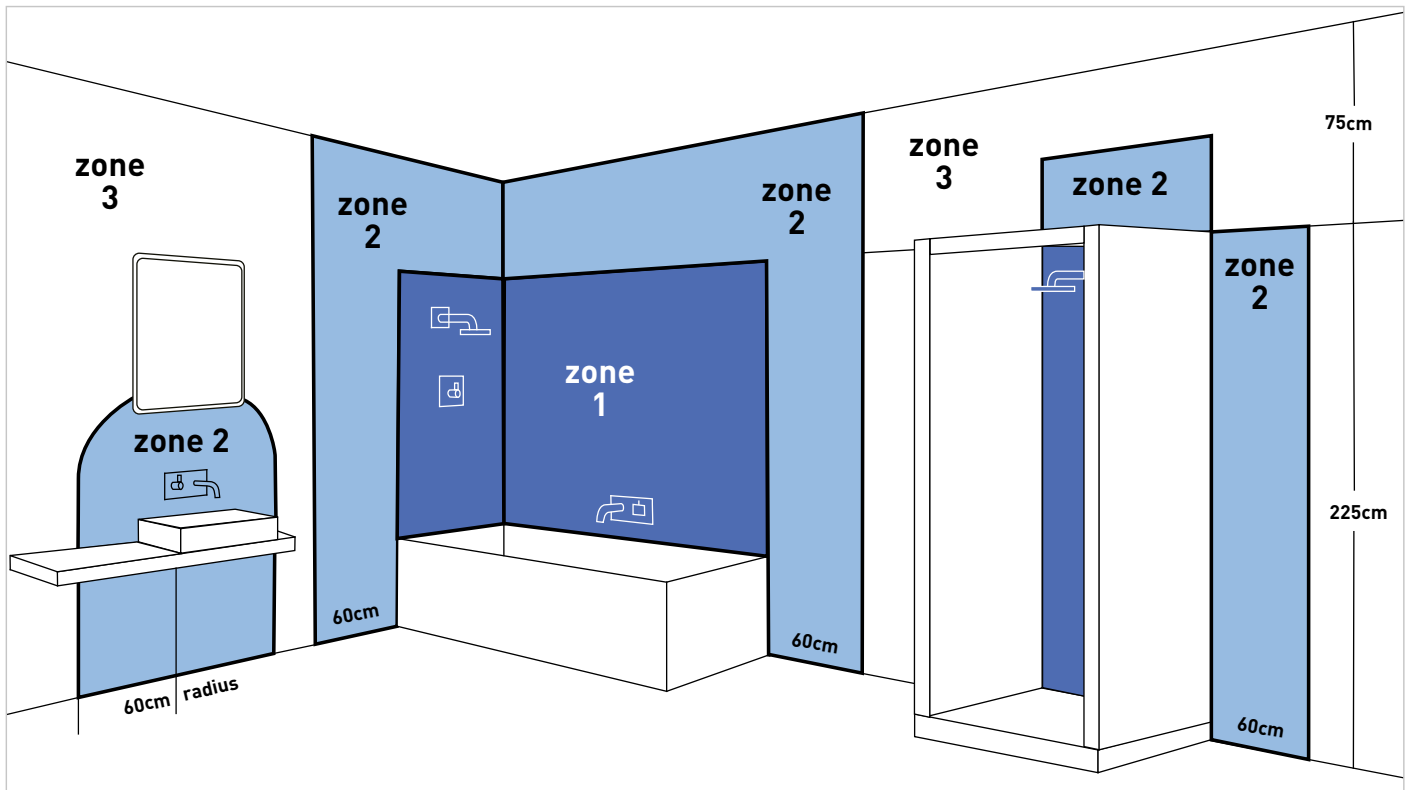

ELECTRICAL ZONES

All installations must comply to guidelines which are based on a zonal concept. The diagram shows this concept and highlights the 3 zones used.

Zone 1 - Refers to the area above the bath or shower up to a height of 2.25 metres and requires a minimum rating of IPx4 (splash-proof) plus RCD protection.

Zone 2 - Covers an area 0.6 metres wide immediately next to, and all around zone 1. Wash basins should also be treated as zone 2. The minimum rating here is IPx4.

Zone 3 - Has no special requirements, unless water jets are likely to be used for cleaning purposes.