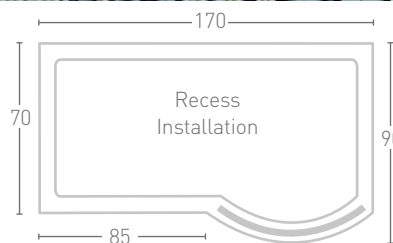

TECHNO P-SHAPE

Features:

- 200cm high
- Easy clean glass
- 8mm curved safety glass
- Highly polished frame

RH version shown

Recess Installation - Each pack includes:

Tray & Waste	Curved Screen	Code	Price
LH 170 x 90 (W ² 70)	80	S02005	£732
RH 170 x 90 (W ² 70)	80	S02006	£732