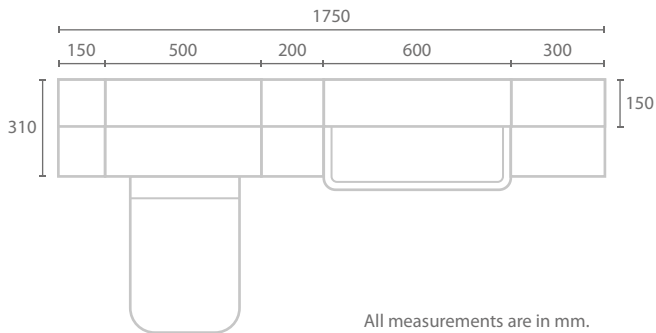

STANDARD

This clean crisp design was created using our Arno basin and 310 deep units. The design features Gloss White units and a Crystal Black solid surface worktop and light pelmet, the finishing touches were added using Phoenix's Dorton handle and Megan WC.

Code	Qty	Description
FF341	1	600 x 310 Standard Twin Door Basin Unit & Arno Basin
UF1061	1	150 x 310 Standard Single Door Base Unit
FF801	1	500 x 310 Standard BTW Unit inc Concealed Cistern
MN044	1	Megan Comfort Height Back to Wall WC inc Soft Close Seat
UF1062	1	200 x 310 Standard Single Door Base Unit
UF1064	1	300 x 310 Standard Single Door Base Unit
UF1080	1	150 x 150 Single Door Wall Unit
UF1083	1	500 x 150 Twin Door Wall Unit
UF1081	1	200 x 150 Single Door Wall Unit
UF1082	1	300 x 150 Single Door Wall Unit
UF1097	1	600 Framed Mirror
PF1002	1	1500 x 165 Plinth
WT095CB	1	1204 x 315 Worktop - Crystal Black
WT050CB	1	2004 x 245 Worktop/Pelmet - Crystal Black
FL02	1	Pelmet Light - Square
FL03	1	Panel & Plinth Light

RRP £3264