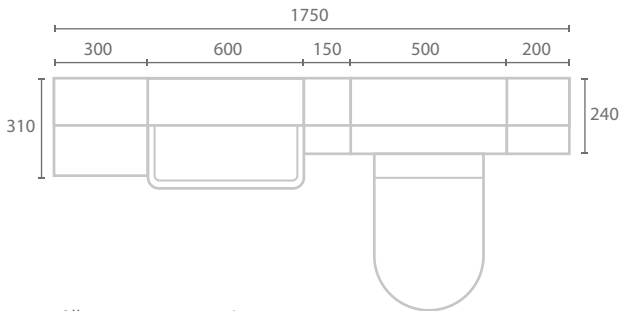

RRP £1724

Liri Basin

Askern Handle

Sparkling White Pelmet

 Dove Grey Gloss

SLIMLINE/STANDARD

To provide additional space where needed this bathroom design combines slimline and standard depth units. The bathroom is fitted with a Reno basin, finished in Cashmere Gloss units with Datolite worktops and pelmet, and accessorised with chrome Epsom handles and the Amore WC.