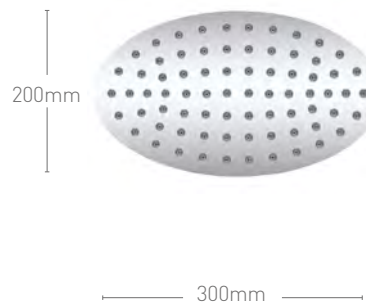

ROUND

SH057 **Shower Blade** **£214**
 Stainless Steel

ROUND

SH046 **Shower Head & Ceiling Arm** **£151**
 SLH006 **Shower Head** **£129**

OVAL

SH069 **Shower Head & Wall Arm** **£111**
 SH070 **Shower Head & Ceiling Arm** **£96**
 SLH007 **Shower Head** **£74**