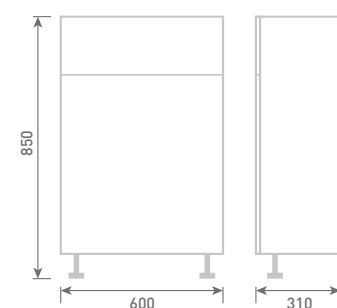

Gloss White	FF501	£395
Dove Grey Gloss	FF502	£395
Cashmere Gloss	FF503	£395
Stone Matt	FF504	£395
Matt Fern	FF505	£395
Matt Graphite	FF507	£395
Carini Walnut	FF506	£395