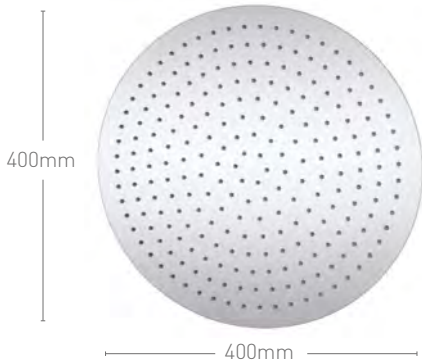

SH057 **Shower Blade** **£214**
Stainless Steel

ROUND

SH046 **Shower Head & Ceiling Arm** **£151**
SLH006 **Shower Head** **£129**

OVAL