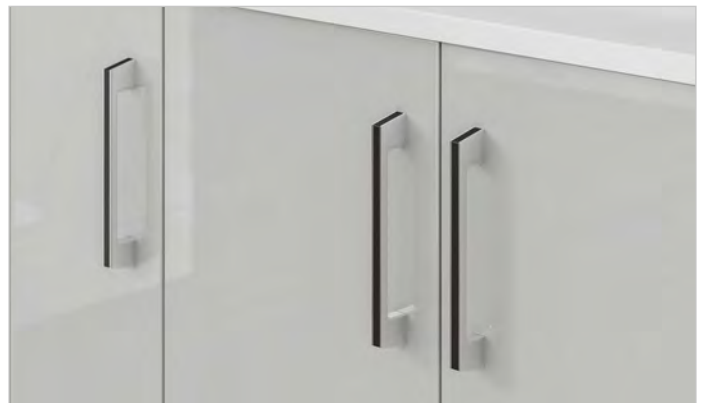

Harrogate Handle