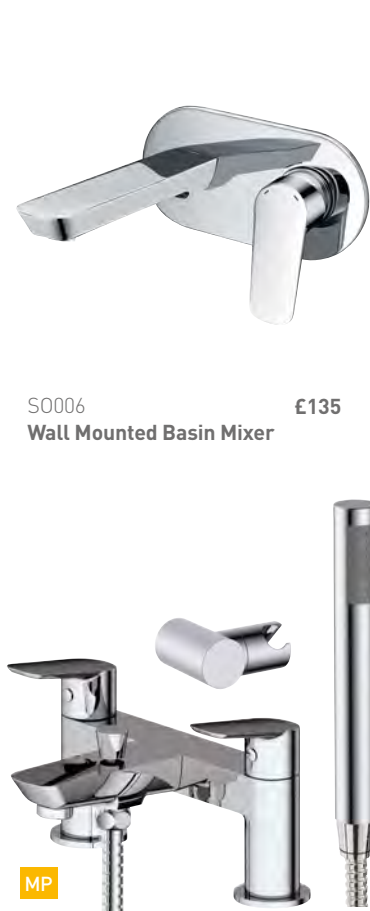

S0019
Bath Shower Mixer
Including Hose, Handset & Bracket

S0004
Mini Basin Mono Mixer
Including Easy Clean Klik Waste

£135