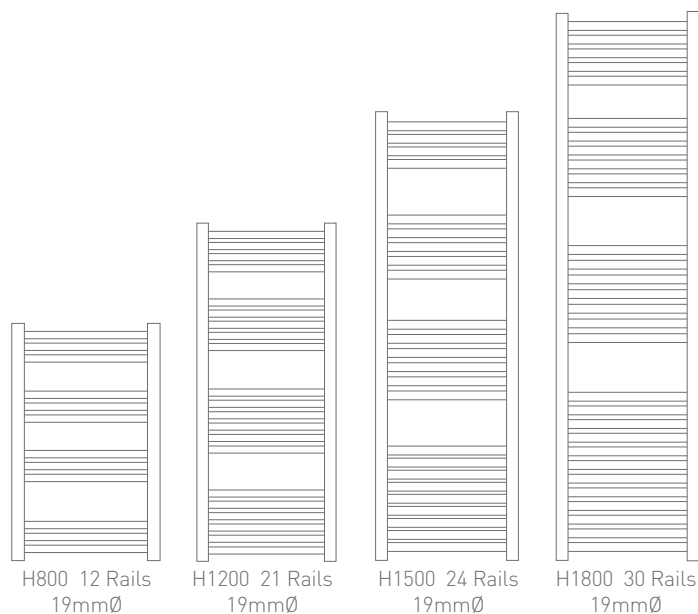

FLAVIA PRE-FILLED ELECTRIC