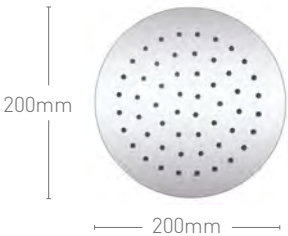

**POLISHED
STAINLESS STEEL**

SHOWER HEADS

ROUND

SH042 **Shower Head & Wall Arm** **£103**
SH043 **Shower Head & Ceiling Arm** **£87**
SLH004 **Shower Head** **£65**

ROUND