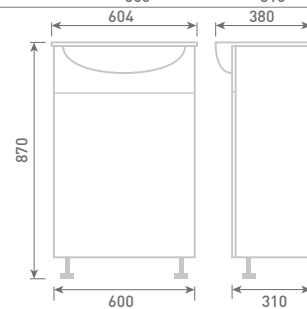

Gloss White	FF521	£608
Dove Grey Gloss	FF522	£608
Cashmere Gloss	FF523	£608
Stone Matt	FF524	£608
Matt Fern	FF525	£608
Matt Graphite	FF527	£608
Carini Walnut	FF526	£608