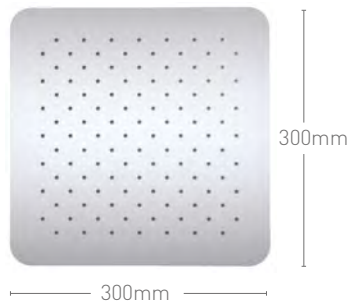

SQUARE

SH039 **Shower Head & Wall Arm** **£135**
SH040 **Shower Head & Ceiling Arm** **£120**
SLH002 **Shower Head** **£94**