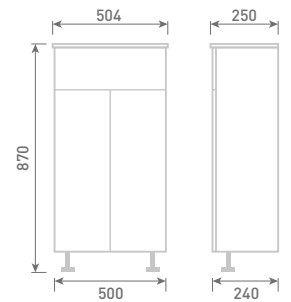

Gloss White	FF061	£474
Dove Grey Gloss	FF062	£474
Cashmere Gloss	FF063	£474
Stone Matt	FF064	£474
Matt Fern	FF065	£474
Matt Graphite	FF067	£474
Carini Walnut	FF066	£474