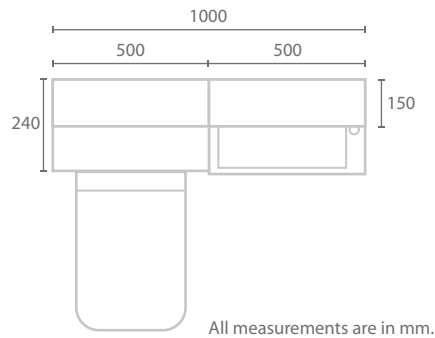

RRP £3264

Arno Basin

Dorton Handle

Crystal Black Worktop

Gloss White

SLIMLINE

This minimalist space-saving design features a Liri basin, Dove Grey Gloss units and is topped off with Sparkling White worktops and a light pelmet. This cloakroom is stylishly accessorised with Askern handles and the Megan WC.