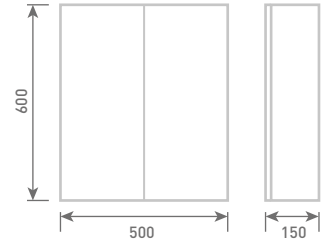

All units include handle.

MIRRORED CABINETS & LED MIRRORS

50 Mirrored Cabinet

H60 x W50 x D15

Unit Colour

Gloss White	UF1090	£259
Dove Grey Gloss	UF2090	£259
Cashmere Gloss	UF3090	£259
Stone Matt	UF4090	£259
Matt Fern	UF5090	£259
Matt Graphite	UF7090	£259
Carini Walnut	UF6090	£259