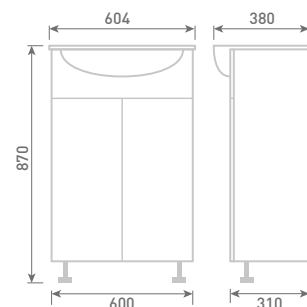

Unit Colour

Gloss White	FF321	£533
Dove Grey Gloss	FF322	£533
Cashmere Gloss	FF323	£533
Stone Matt	FF324	£533
Matt Fern	FF325	£533
Matt Graphite	FF327	£533
Carini Walnut	FF326	£533