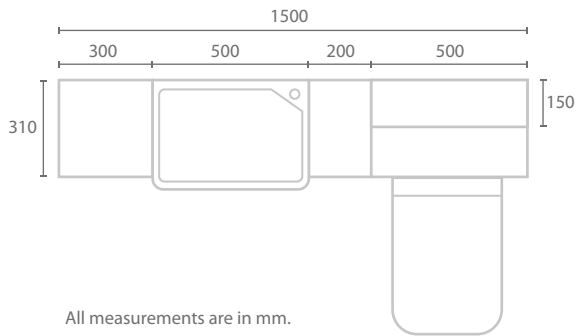

RRP £4098

Sereno Basin

Harrogate Handle

Amber Sands Worktop

Carini Walnut

STANDARD WALL MOUNTED

This modern bathroom design was created using the Arno basin with 310mm standard depth Gloss White wall-mounted units. Elegantly paired with Amber Sands solid surface worktops, the Askern handles and Megan WC finish off the design perfectly.