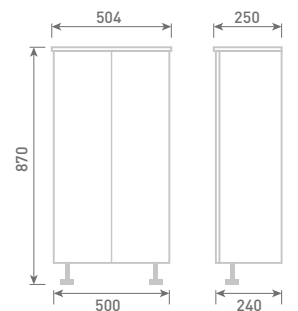

Gloss White	FF071	£474
Dove Grey Gloss	FF072	£474
Cashmere Gloss	FF073	£474
Stone Matt	FF074	£474
Matt Fern	FF075	£474
Matt Graphite	FF077	£474
Carini Walnut	FF076	£474