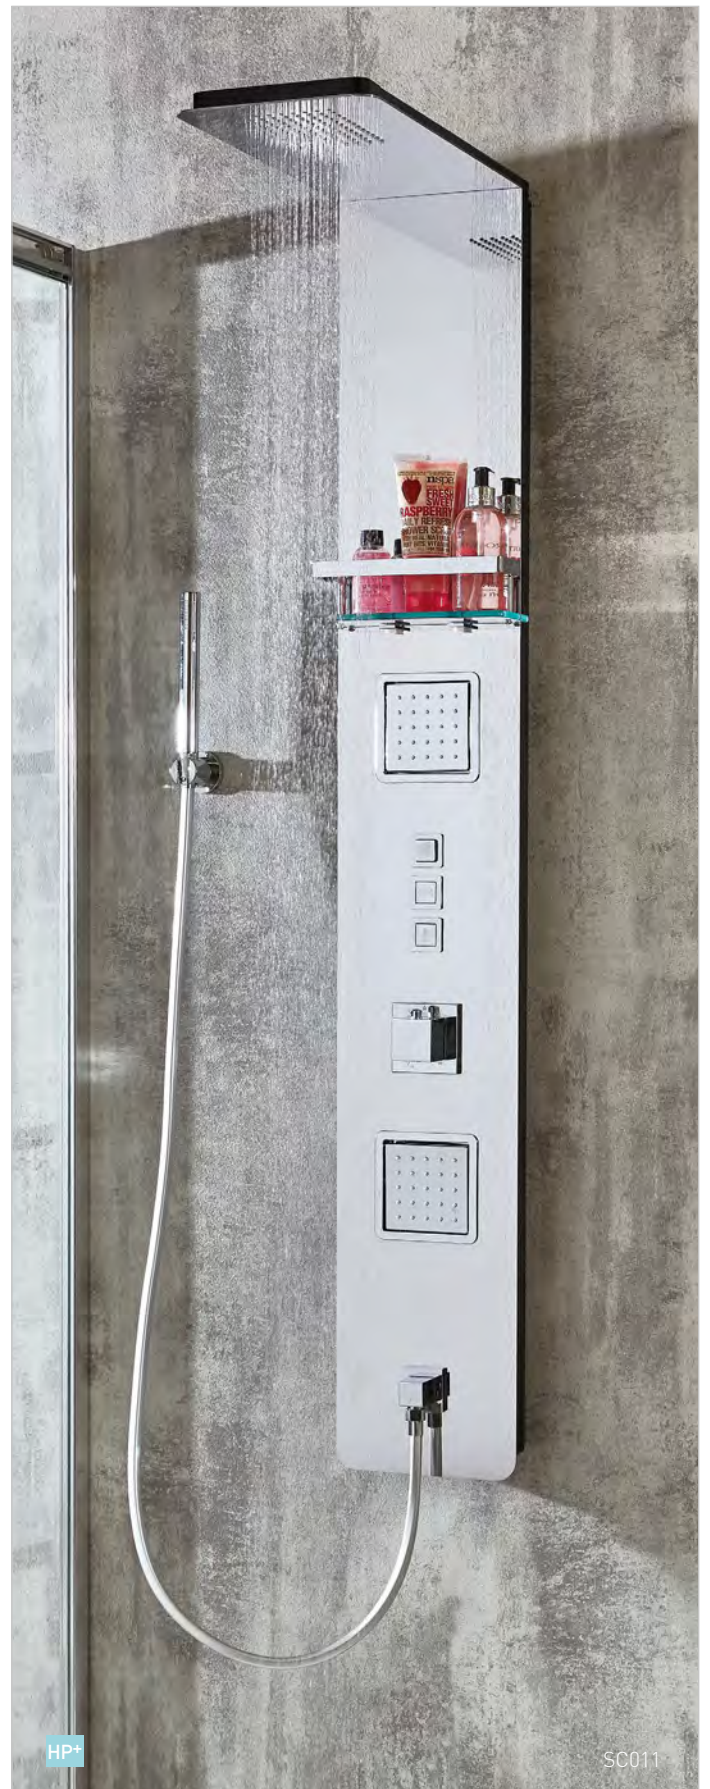

SURFACE MOUNTED