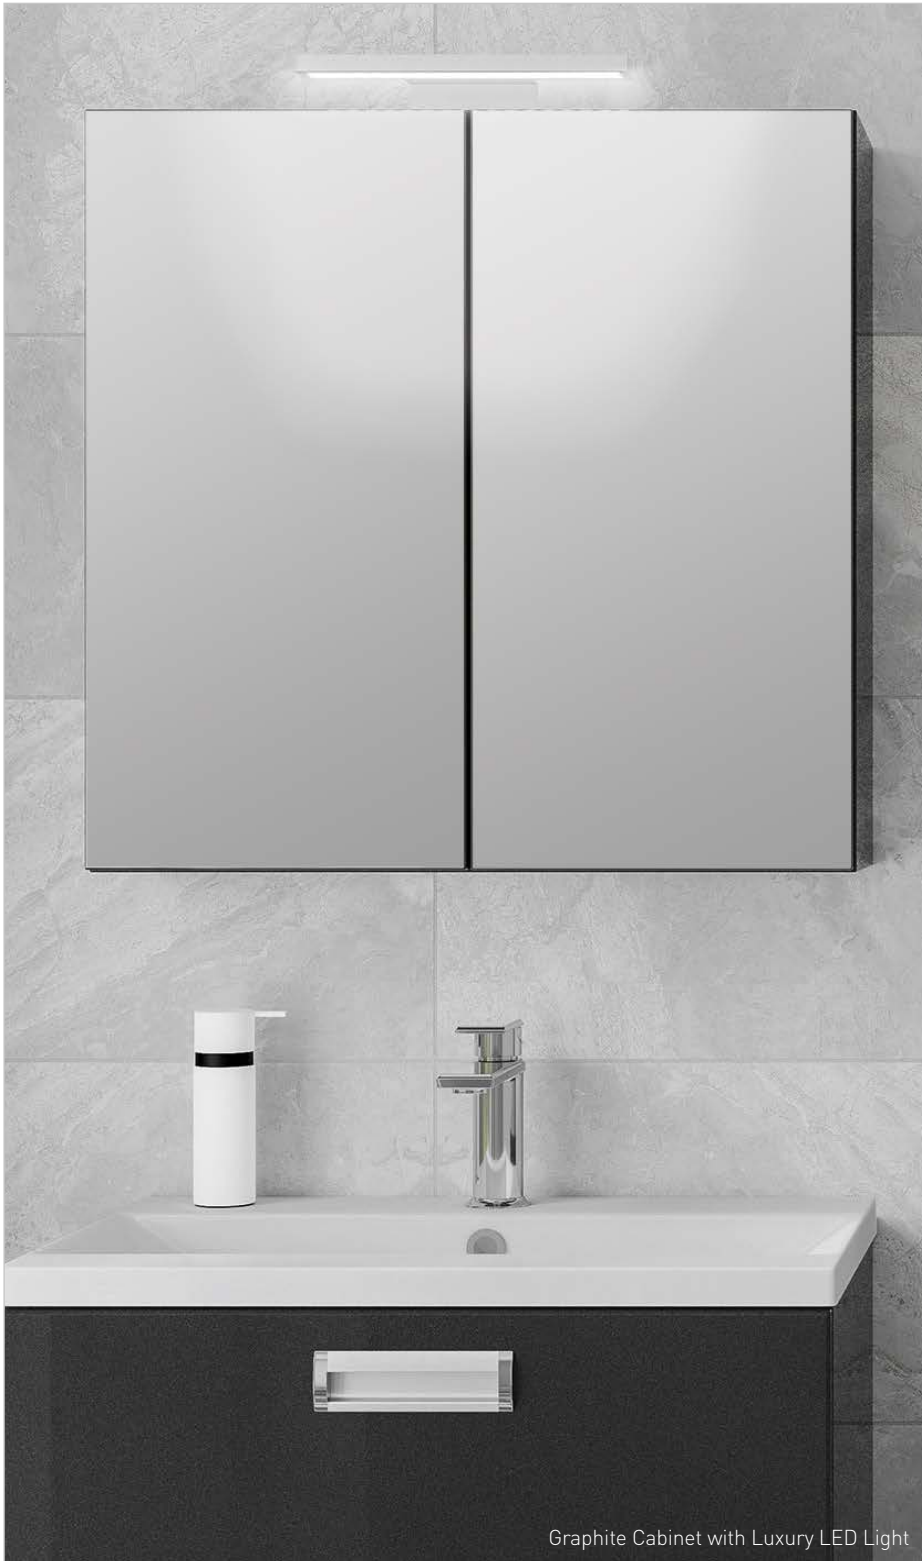

NEW WOODEN MIRROR CABINETS

Graphite Cabinet with Luxury LED Light

- Solid construction
- Soft close door hinges

- Safety glass shelf
- 7 Carcass colours