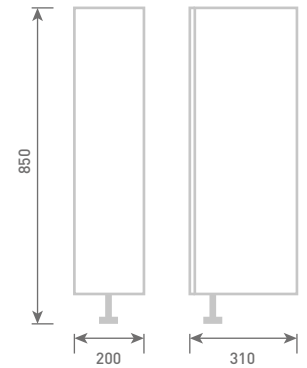

STANDARD BASE UNITS

Open Shelf Base Unit H85 x W15 x D29

Unit Colour

Gloss White	UF1060	£155
Dove Grey Gloss	UF2060	£155
Cashmere Gloss	UF3060	£155
Stone Matt	UF4060	£155
Matt Fern	UF5060	£155
Matt Graphite	UF7060	£155
Carini Walnut	UF6060	£155

Single Door Base Unit H85 x W15 x D31

Gloss White	UF1061	£213
Dove Grey Gloss	UF2061	£213
Cashmere Gloss	UF3061	£213
Stone Matt	UF4061	£213
Matt Fern	UF5061	£213
Matt Graphite	UF7061	£213
Carini Walnut	UF6061	£213

Single Door Base Unit H85 x W20 x D31

Gloss White	UF1062	£224
Dove Grey Gloss	UF2062	£224
Cashmere Gloss	UF3062	£224
Stone Matt	UF4062	£224
Matt Fern	UF5062	£224
Matt Graphite	UF7062	£224
Carini Walnut	UF6062	£224

Tissue Base Unit H85 x W20 x D31

Gloss White	UF1063	£241
Dove Grey Gloss	UF2063	£241
Cashmere Gloss	UF3063	£241
Stone Matt	UF4063	£241
Matt Fern	UF5063	£241
Matt Graphite	UF7063	£241
Carini Walnut	UF6063	£241

All units include handle and feet.