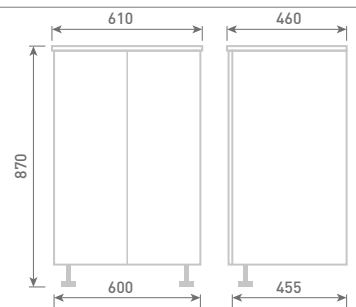

Full Height Twin Door Basin Unit inc Elvo Basin
H87 x W60 x D45

Gloss White	FF991	£526
Dove Grey Gloss	FF992	£526
Cashmere Gloss	FF993	£526
Stone Matt	FF994	£526
Matt Fern	FF995	£526
Matt Graphite	FF996	£526
Carini Walnut	FF997	£526