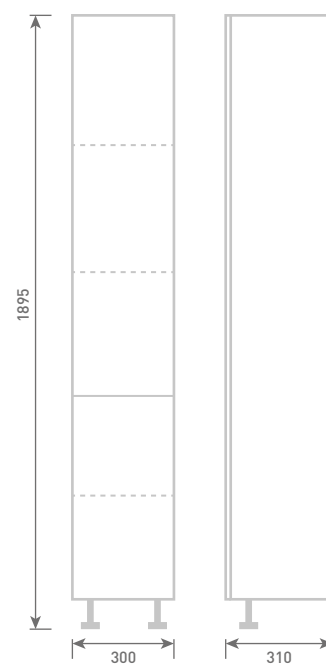

All units include handle and feet.