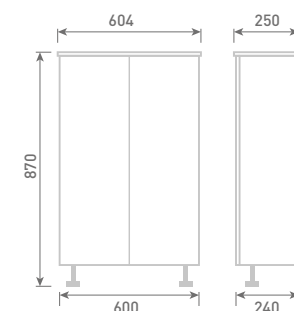

Gloss White	FF161	£483
Dove Grey Gloss	FF162	£483
Cashmere Gloss	FF163	£483
Stone Matt	FF164	£483
Matt Fern	FF165	£483
Matt Graphite	FF167	£483
Carini Walnut	FF166	£483