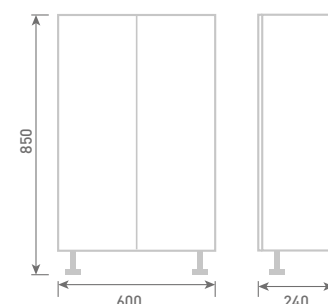

60 Full Height Twin Door Base Unit

H85 x W60 x D24

Gloss White	UF1004	£332
Dove Grey Gloss	UF2004	£332
Cashmere Gloss	UF3004	£332
Stone Matt	UF4004	£332
Matt Fern	UF5004	£332
Matt Graphite	UF7004	£332
Carini Walnut	UF6004	£332