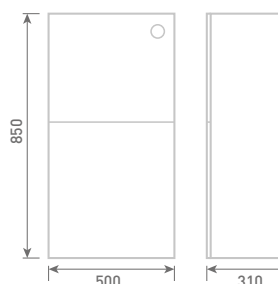

Gloss White	FF801	£289
Dove Grey Gloss	FF802	£289
Cashmere Gloss	FF803	£289
Stone Matt	FF804	£289
Matt Fern	FF805	£289
Matt Graphite	FF807	£289
Carini Walnut	FF806	£289