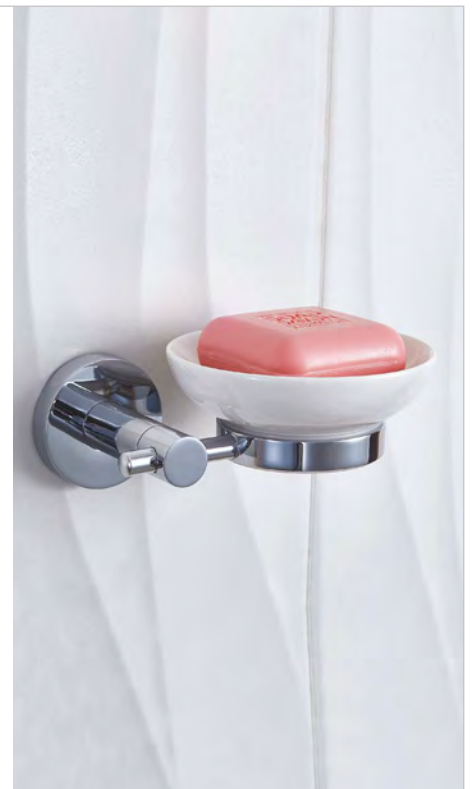

Soap Dish & Holder £32
Brass & Ceramic A08004