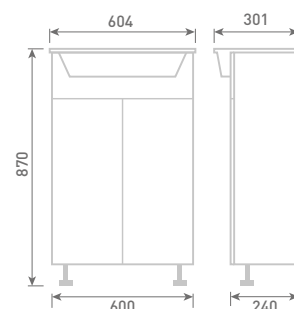

Gloss White	FF121	£521
Dove Grey Gloss	FF122	£521
Cashmere Gloss	FF123	£521
Stone Matt	FF124	£521
Matt Fern	FF125	£521
Matt Graphite	FF127	£521
Carini Walnut	FF126	£521