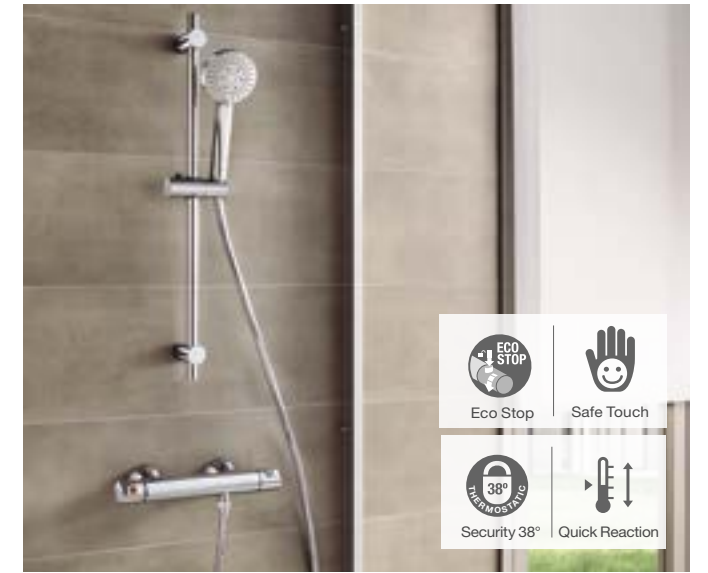

T-500

Wall-mounted shower mixer 5A2A88C00 With integrated shelf £543.78 (No kit)	Built-in thermostatic bath-shower mixer (N) 5A0C89C00 2 outlets £556.73 525869403 RocaBox shower valve £107.88 housing unit (required)

Wall-mounted thermostatic bath-shower mixer 5A1109C00 Bath-shower mixer £448.48 Optional: D50010022 Easy fix kit £39.00	Wall-mounted thermostatic shower mixer 5A1309C00 Shower mixer £389.66 Optional: D50010022 Easy fix kit £39.00

Wall-mounted thermostatic bath-shower mixer (N) 5A121AC00 No kit £556.20	Wall-mounted thermostatic shower mixer (N) 5A141AC00 No kit £482.04

Wall-mounted thermostatic bath-shower mixer 5A1118C00 No kit £314.85 Optional: D50010022 Easy fix Kit £39.00 D50010009 Pillars £67.60	Wall-mounted thermostatic shower mixer 5A1318C00 No kit £271.26 Optional: D50010022 Easy fix Kit £39.00

Built-in thermostatic shower mixer (N)   5A2C88C00 1 outlet £530.84 525869403 RocaBox shower valve £107.88 housing unit (Required)

Thermostatic bath-shower mixer - Shower box 057520C00 Bath-shower mixer kit plus standard rail £493.88 Optional: D50010022 Easy fix kit £39.00	Thermostatic shower mixer - Shower box 057510C00 Shower mixer kit plus standard rail £435.07 Optional: D50010022 Easy fix kit £39.00

Built-in thermostatic shower mixer 5A0C1AC00 2 outlets £550.02 525869403 RocaBox shower valve housing unit (Required) £107.88	Built-in thermostatic bath-shower mixer 5A2C1AC00 1 outlet £512.94 525869403 RocaBox shower valve housing unit (Required) £107.88

Built-in thermostatic mixer (N) 5A2A18C00 (2 outlets) £347.14	Built-in thermostatic mixer (N) 5A2B18C00 (1 outlet) £282.55

Built-in thermostatic mixer 5A0C09C00 2 outlets £539.09 525869403 RocaBox shower valve housing unit (Required) £107.88	Built-in thermostatic mixer 5A2C09C00 1 outlet £476.08 525869403 RocaBox shower valve housing unit (Required) £107.88