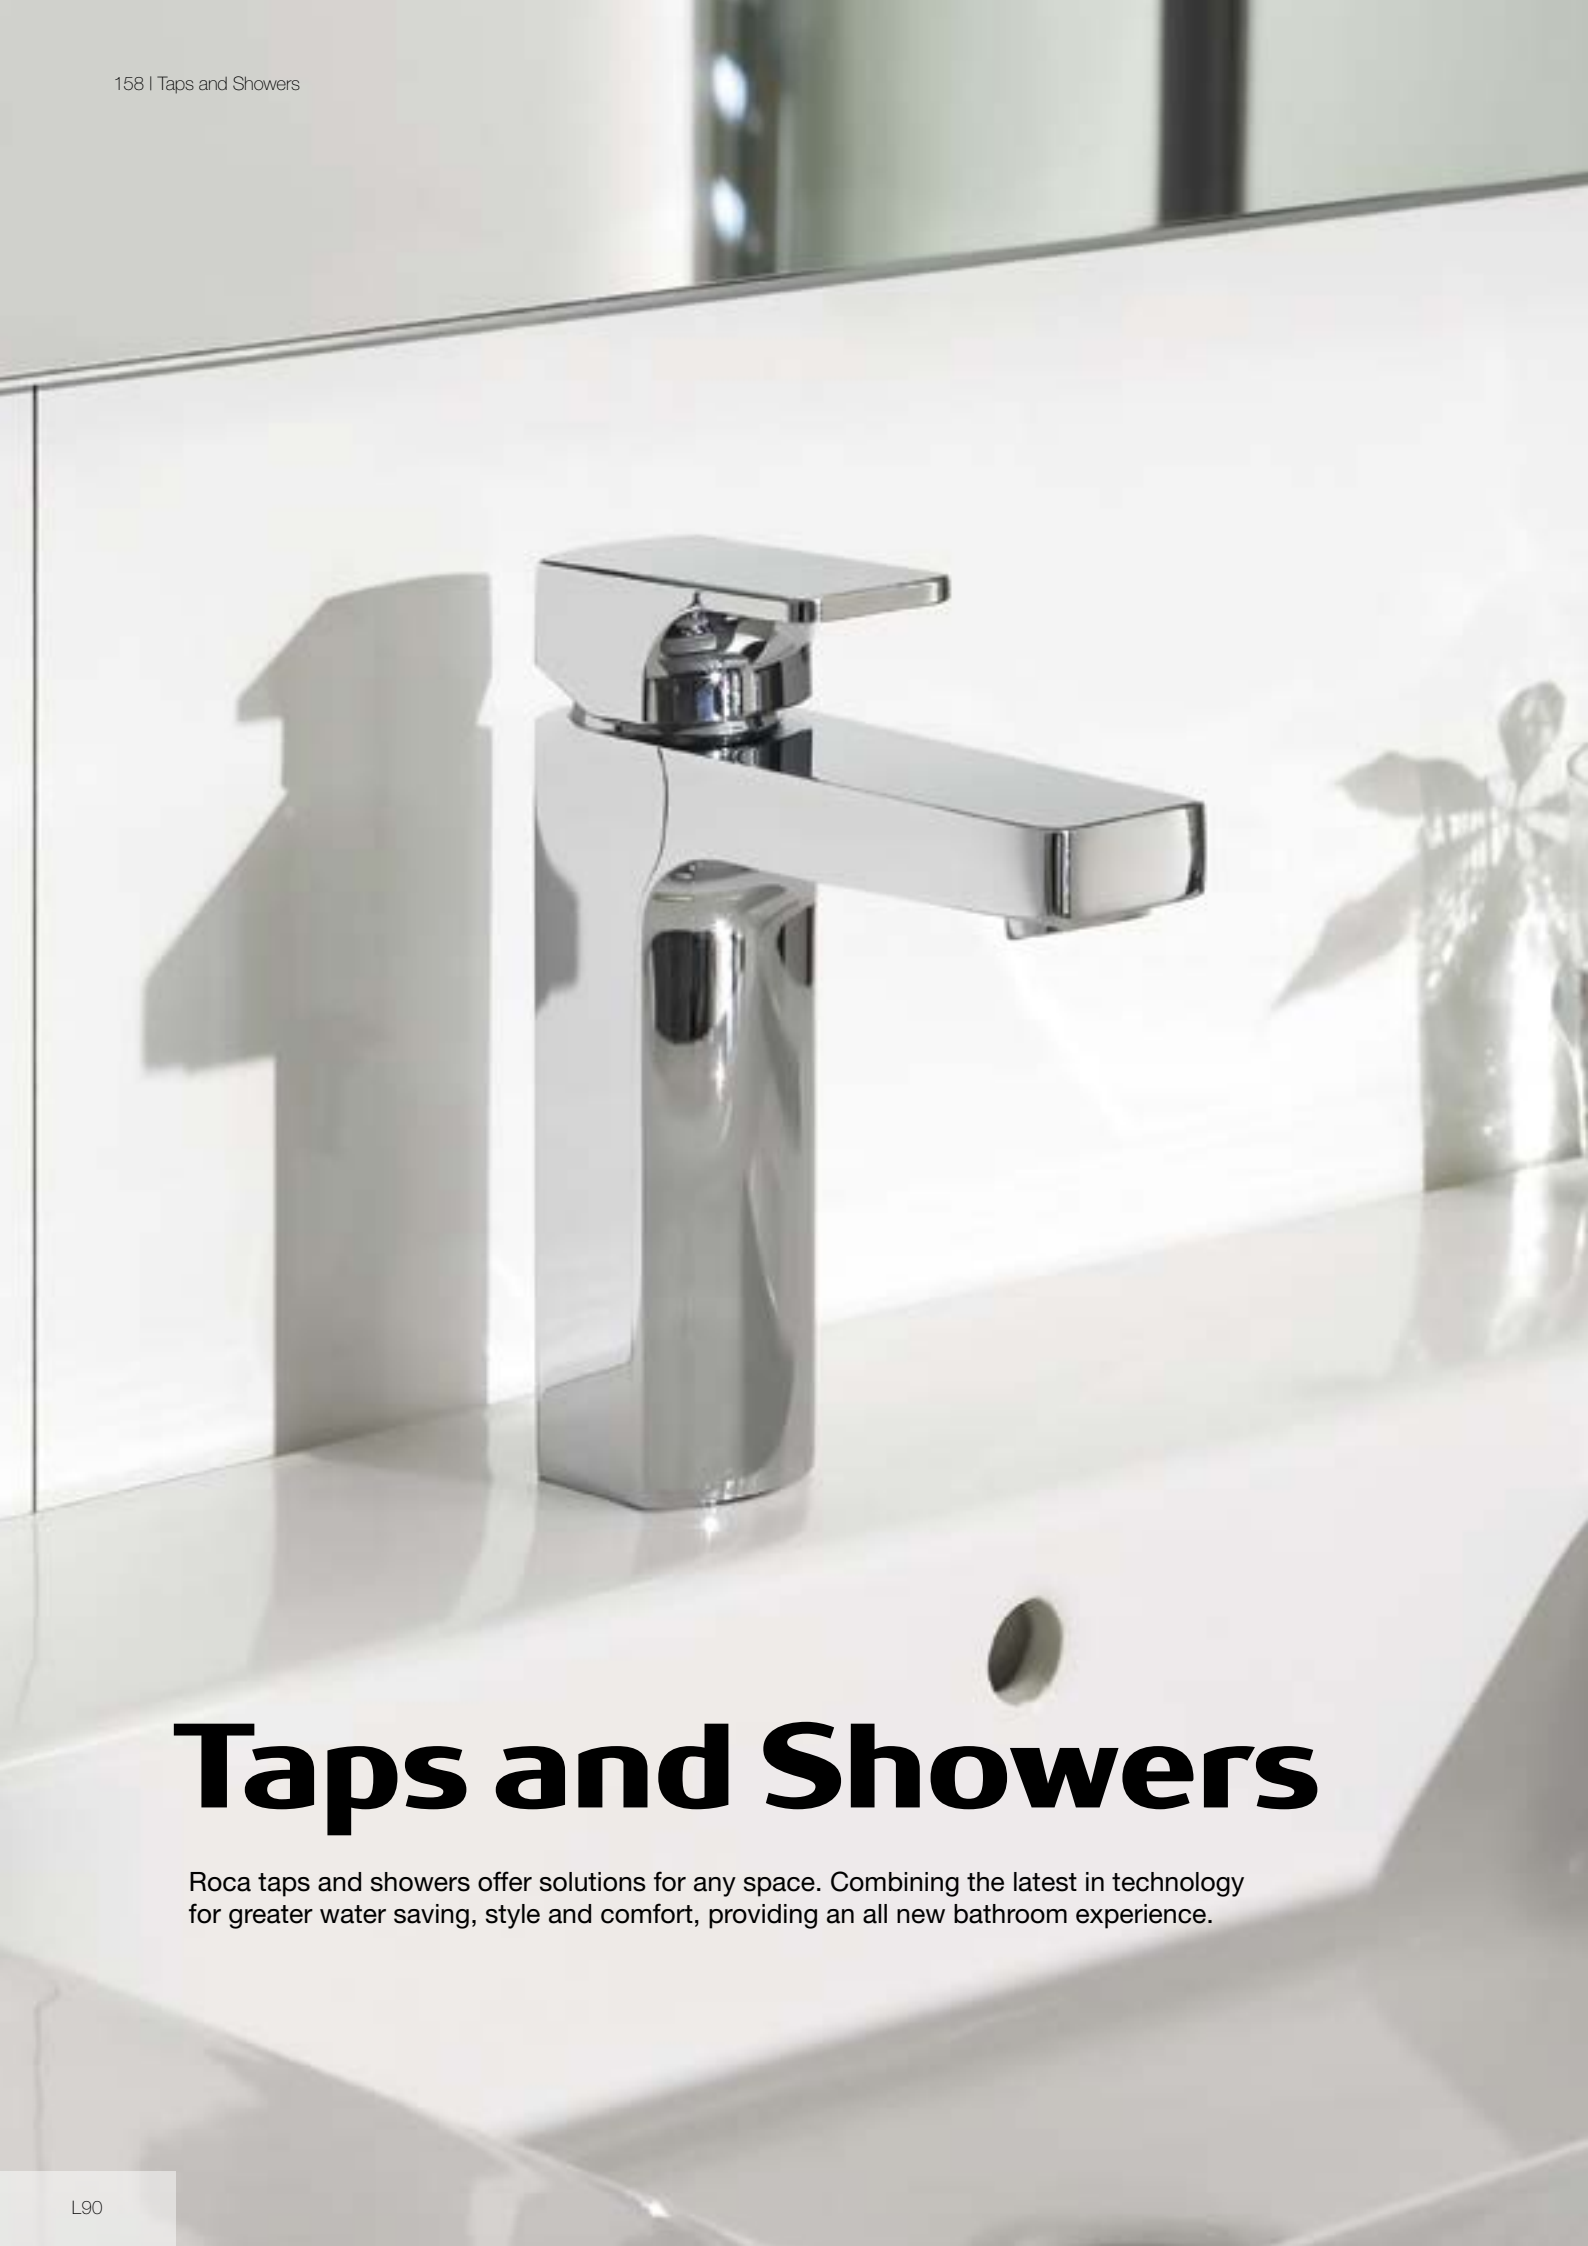

<p>Dama-N</p> <p>32778C000 650 x 565mm, 1TH £236.36</p>	<p>Meridian-N</p> <p>32724C000 350 x 350mm, 1TH £143.55</p>	<p>Senso</p> <p>LH</p> <p>327518000 680 x 425mm, 1TH, LH £286.42 327519000 680 x 425mm, 1TH, RH £286.42</p>	<p>The Gap</p> <p>32747R000 480 x 480mm, 1TH £210.34</p>
<p>Nexo</p> <p>327646000 500 x 545mm, 1TH £169.36</p>	<p>Madrid</p> <p>475110000 Corner basin* 303 x 303mm 1TH £123.70 475111000 Corner basin 303 x 303mm 2TH £130.82 331300004 Pedestal £60.12</p>	<p>Angular</p> <p>327202000 Corner basin* 450 x 470mm 1TH £128.58 1301U0001 Pedestal £55.86</p>	

Dimensions are in mm. Prices shown are inclusive of VAT.

*Please note: The Debba 400mm and 350mm basins are not compatible with pedestals.

TAPS AND SHOWERS

Single-lever collections

Taps and Showers

Roca taps and showers offer solutions for any space. Combining the latest in technology for greater water saving, style and comfort, providing an all new bathroom experience.