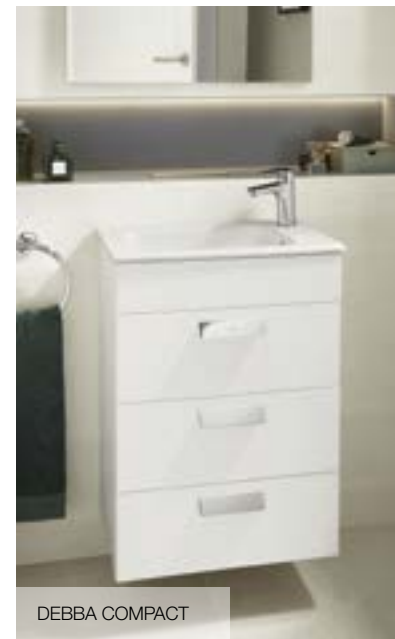

See page 126

Debba

Who said that homeowners with small spaces should forget about bathroom furniture? Debba takes advantage of the smallest of spaces with two available depths: Standard at 460mm and Compact at 360mm.

See page 128 - Debba Standard
See page 130 - Debba Compact

DEBBA STANDARD

DEBBA COMPACT

Mini

If your bathroom is even smaller, you'll love this ingenious bathroom storage unit! The Mini collection takes up very little space with its 250mm depth allowing you to add a cabinet mirror as another space saving solution