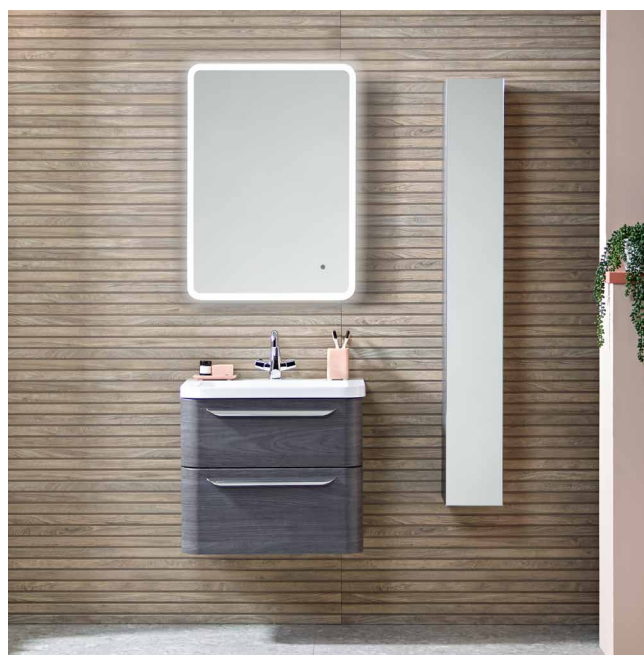

5. OPTIONAL EXTRAS

Once you've created the centrepiece for your bathroom you will need to consider the coordinating extras which can take your design to the next level in terms of style and practicality.

Coordinating storage units

The coordinating tall, slim mirrored wall column has lots of storage space. If one is not enough, why not add a couple?

Mirrors & cabinets

The super sleek LED illuminated mirror is designed to perfectly complement the softly rounded corners of the furniture. There are also cabinets which match System finishes, some of which are recessed to give much needed in-wall storage.