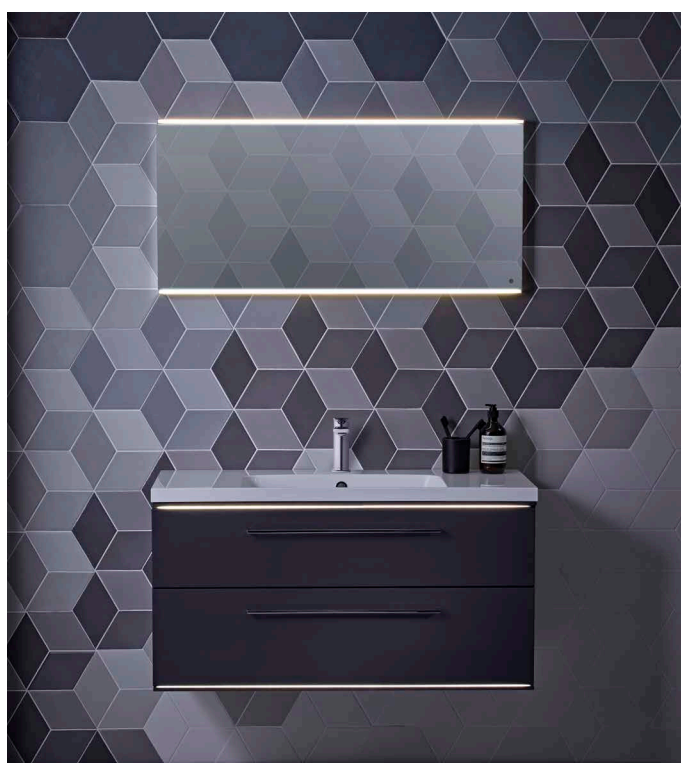

SCHEME: MIRRORS & CABINETS

Bring your bathroom to life with the super sleek Scheme mirror, designed to perfectly complement Scheme furniture. Alternatively, add some extra storage with a coordinating mirrored cabinet available to match Scheme finishes. Both options have temperature adjustable LED illumination.

The stylishly slim LED lighting of the Scheme mirror will create a stunning effect when used together with the basin unit and lighting kit, perfectly matching the thin light detailing. The clever dimmable infrared sensor also enables you to adjust the LED warmth from a cool daylight white, through natural white, to warm white to suit your mood and the time of day. The heated demister pad will keep the mirror clear, even in the steamiest of bathrooms.

Illuminated mirrored cabinets are available to match Scheme finishes and also have adjustable light temperature LED technology and heated demister doors.

Scheme colour matched recessed cabinets, available in two depths, give much needed in-wall storage while giving a sense of space in your bathroom. There are two depths to suit, depending on the space you need and construction of your wall; 75mm depth to fit within a 3 inch stud wall or 120mm depth, specifically for use in built-out walls.