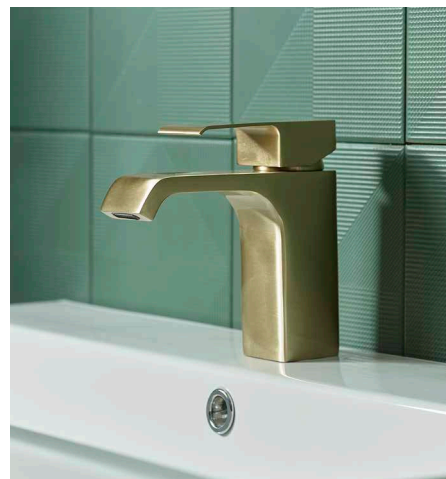

T151102 - Chrome finish	£168.00
T151103 - Black finish	£168.00
T151104 - Brass finish	£168.00

T156102	£156.00

T153202	£253.00

T154202	£309.00

T151702	£154.50

T151802	£186.50

COORDINATING THERMOSTATIC SHOWER SYSTEMS

See page 220