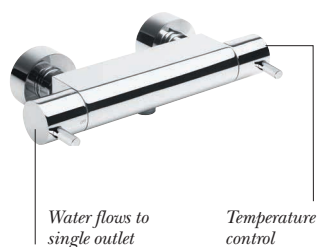

Single function exposed valve