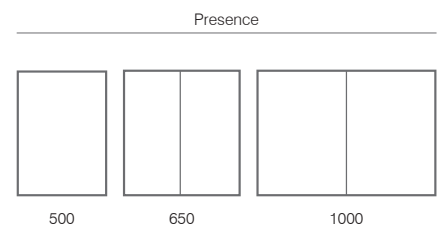

ILLUMINATED CABINETS

Steam-free heated demister doors
& dual charging options.

KEY STEAM-FREE MIRRORED DOORS

Shown with Scheme 1000mm basin unit in matt carbon
Please refer to the Roper Rhodes Bathroom Book

Presence

- Multi function touch control with on/off functionality
- Adjustable LED warmth and brightness to create tailored bathroom experiences, from an invigorating morning daylight white (6000K) to a comforting evening warm white (2700K)
- Heated demister doors prevent the mirror steaming up
- Bright, practical, energy efficient LED lighting
- Built-in charging socket for your shaver and toothbrush (x2 on double door cabinets)
- USB charging socket for your bathroom devices
- Soft close doors
- 2 adjustable glass shelves
- IP44 rated

Presence 500

500(w) x 700(h) x 130mm(d)

PR50ALU £530.00

Presence 650

650(w) x 700(h) x 130mm(d)

PR65ALU £670.00

Presence 1000

1000(w) x 700(h) x 130mm(d)

PR100ALU £800.00