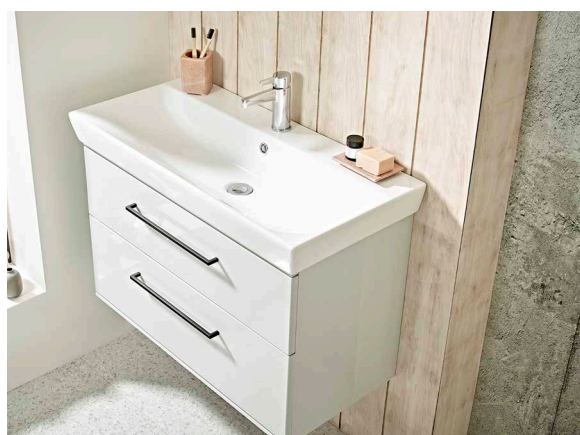

1000MM DERWENT BLUE BASIN UNIT WITH CERAMIC BASIN

SCHEME: CERAMIC BASINS

Your choice of basin is key to the look of your basin unit & a ceramic offers that truly classic feel. Scheme full width ceramic basins take advantage of modern ceramic production techniques, offering striking flared designs with elegant fine edges & generous wash space.

Contemporary styling in a range of sizes, with practical design features such as integrated overflows make Scheme ceramic basins a great choice.

Alternatively our Frame ceramic basin (see page 14) can be used with Scheme 600mm and 800mm basin units to create a different profile.

Top right
800mm unit in gloss dark clay with alternative Frame ceramic basin. Available for 600mm and 800mm units

Bottom right
800mm unit in gloss light grey with ceramic basin

Left
500mm umbra basin unit with ceramic basin & Elate basin mixer