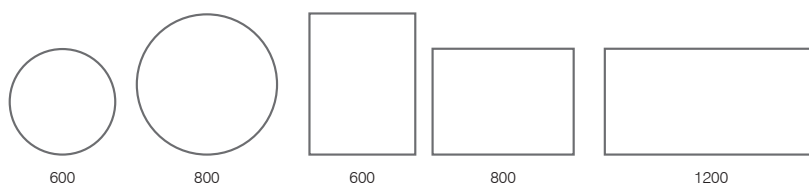

The elegant and minimalist styling of Frame mirrors make a real design statement which is perfectly suited to the demands of the modern bathroom.

Frame

- Whether coordinating with our Frame Furniture or not, the metal trim around the outside of the mirror creates depth and character, creating dramatic design statement
- Multi function infrared switch controlled by contactless hand movements
- Adjustable LED warmth and brightness and temperature to create tailored bathroom experiences, from an invigorating morning daylight white (6000K) to a comforting evening warm white (2700K)
- Heated demister pad prevents mirror steaming up
- Available in a Grey or White finish
- IP44 rated

Frame Circular 600

Ø600mm x 38mm(d)

FR60RG - Grey **£299.00**

FR60RW - White **£299.00**

Frame Circular 800

Ø800mm x 38mm(d)

FR80RG - Grey **£401.00**

FR80RW - White **£401.00**

Frame 600/800

600(w) x 800(h) x 38mm(d)

FR60SG - Grey **£401.00**

FR60SW - White **£401.00**

Frame 1200

1200(w) x 600(h) x 38mm(d)

FR120SG - Grey **£530.00**

FR120SW - White **£530.00**

Frame

600

800

600

800

1200