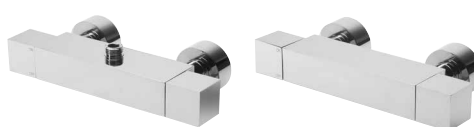

Top outlet bar valve

265(w) x 40(h) x
106mm(d)
Chrome finish

Minimum pressure
0.1bar

Supplied with surface
mounted fixing kit
for quick and easy
installation. Use with
rigid riser rail for
control of two shower
accessories.

SV1307 £256.00

Bottom outlet bar valve

265(w) x 40(h) x
106mm(d)
Chrome finish

Minimum pressure
0.1bar

Supplied with surface
mounted fixing kit
for quick and easy
installation.

SV1308 £256.00

All Factor valves are TMV2 approved,
and come complete with a 10 year guarantee