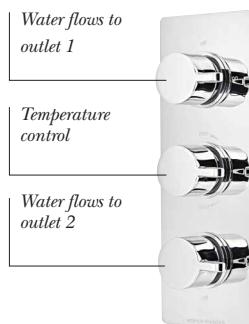

Dual function concealed valve (Storm / Factor)