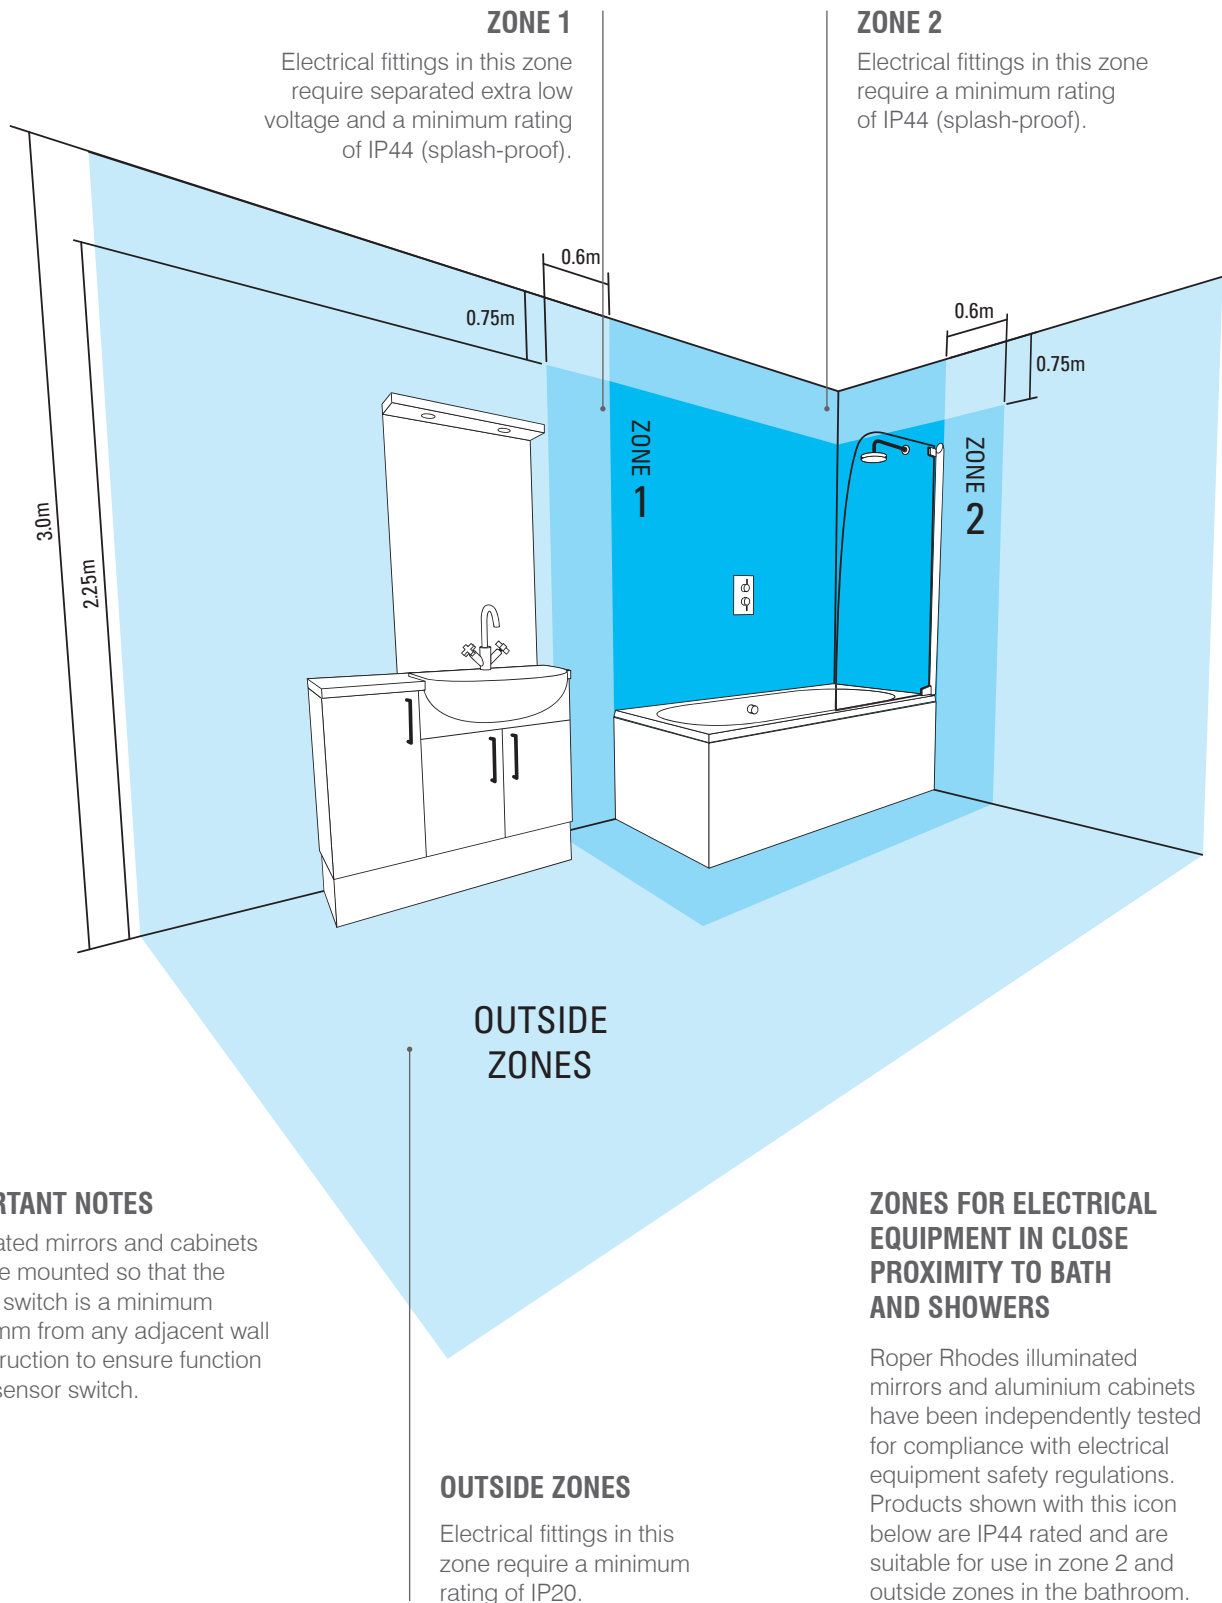

550 Wall Light

60(w) x 550(h) x 80mm(d)
Priced individually

LIGHT01

£165.00 each

TECHNICAL INFORMATION

Safety zones & electrical information for your bathroom

IP44

TECHNICAL INFORMATION - MIRRORS