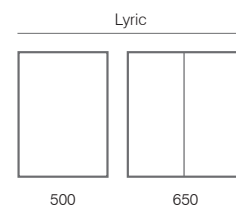

CABINETS WITH MUSIC

Discover innovative bathroom design, fine tuned to your needs. Bring music to your bathroom routine with integrated **Bluetooth®** wireless connectivity.

KEY ENJOY YOUR MUSIC

Shown with Diverge 600mm basin unit in alpine elm
Please refer to the Roper Rhodes Bathroom Book

Lyric

- Bluetooth® connectivity
- Superior integrated stereo system
- Bright, practical, energy efficient LED lighting
- On/off infrared switch controlled by contactless hand movements
- Double sided mirror doors
- Soft close doors
- 2 adjustable glass shelves
- Built-in charging socket for your shaver or toothbrush
- Additional USB charging socket for your bathroom USB devices
- IP44 rated

Lyric 500

500(w) x 700(h) x 130mm(d) – Single Door

LYC050 £830.00

Lyric 650

650(w) x 700(h) x 130mm(d) – Double Door

LYC065 £955.00