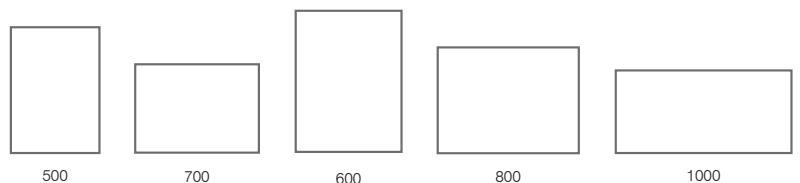

Academy 1000

1000(w) x 600(h) x 25mm(d)

ACM100

£419.00

Daylight White

Warm White

Touch to switch between functions and slider controls light warmth or brightness

Academy