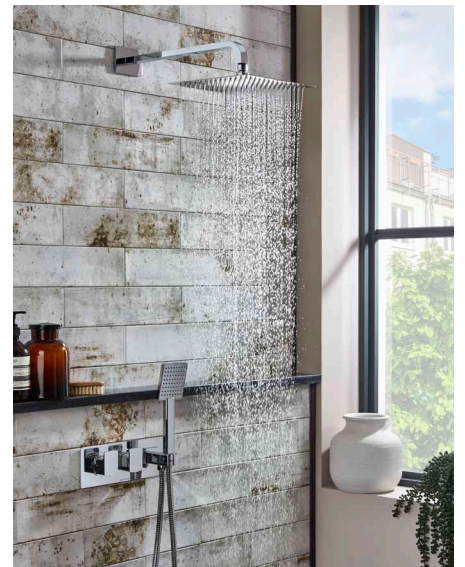

COORDINATING THERMOSTATIC SHOWER SYSTEMS

See page 202