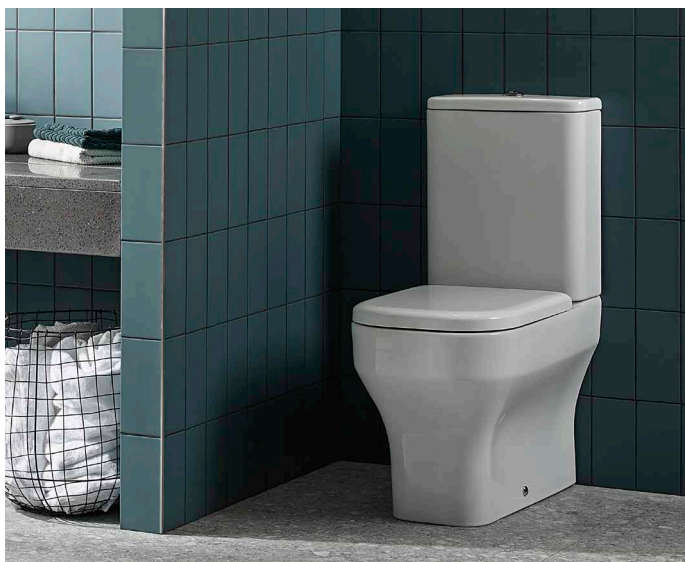

ACCENT

The soft modern design of Accent is the perfect companion for our contemporary furniture ranges. Available in both standard & slim depth, the semi-countertop basins offer a deep, practical washing area with a space-saving option if required. Complement with the WC version of your choice & a soft close, quick release seat.