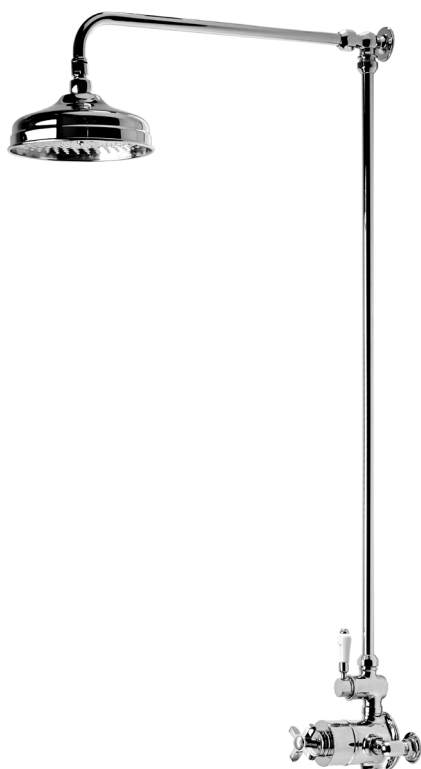

SV6612 £374.00

298(w) x 102mm(h)
Chrome finish
Min pressure 0.3bar

COORDINATING TAPS

See page 174

10 All Roper Rhodes valves come complete with a 10 year guarantee which includes the thermostatic cartridge