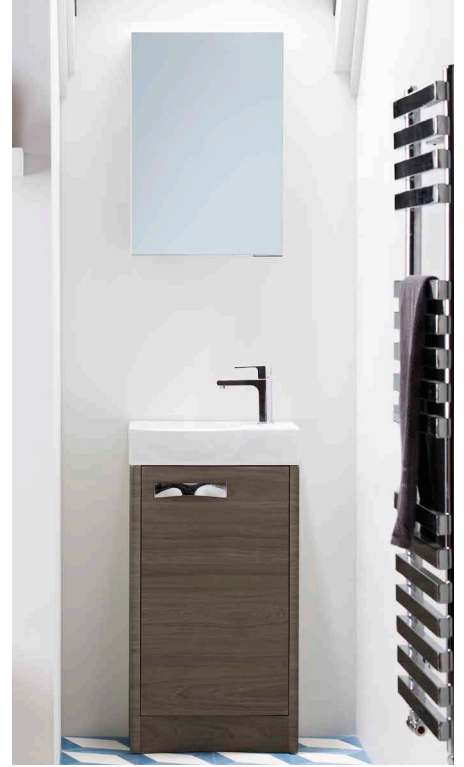

MIA

The Mia basin unit extends our extremely popular cloakroom furniture collection. This compact, yet highly functional freestanding basin unit has a variety of features which make it perfect for the smallest room in the house.

A reversible door, with soft close hinges, means it will easily fit in where needed. The framed inset door panel and concave plinth add to the aesthetic appeal, with an elegant chrome plated handle giving an extra stylish touch. An offset ceramic basin cleverly maximises available hand wash area.

Mia is available in gloss white and light and dark elm finishes and benefits from a 10 year guarantee.