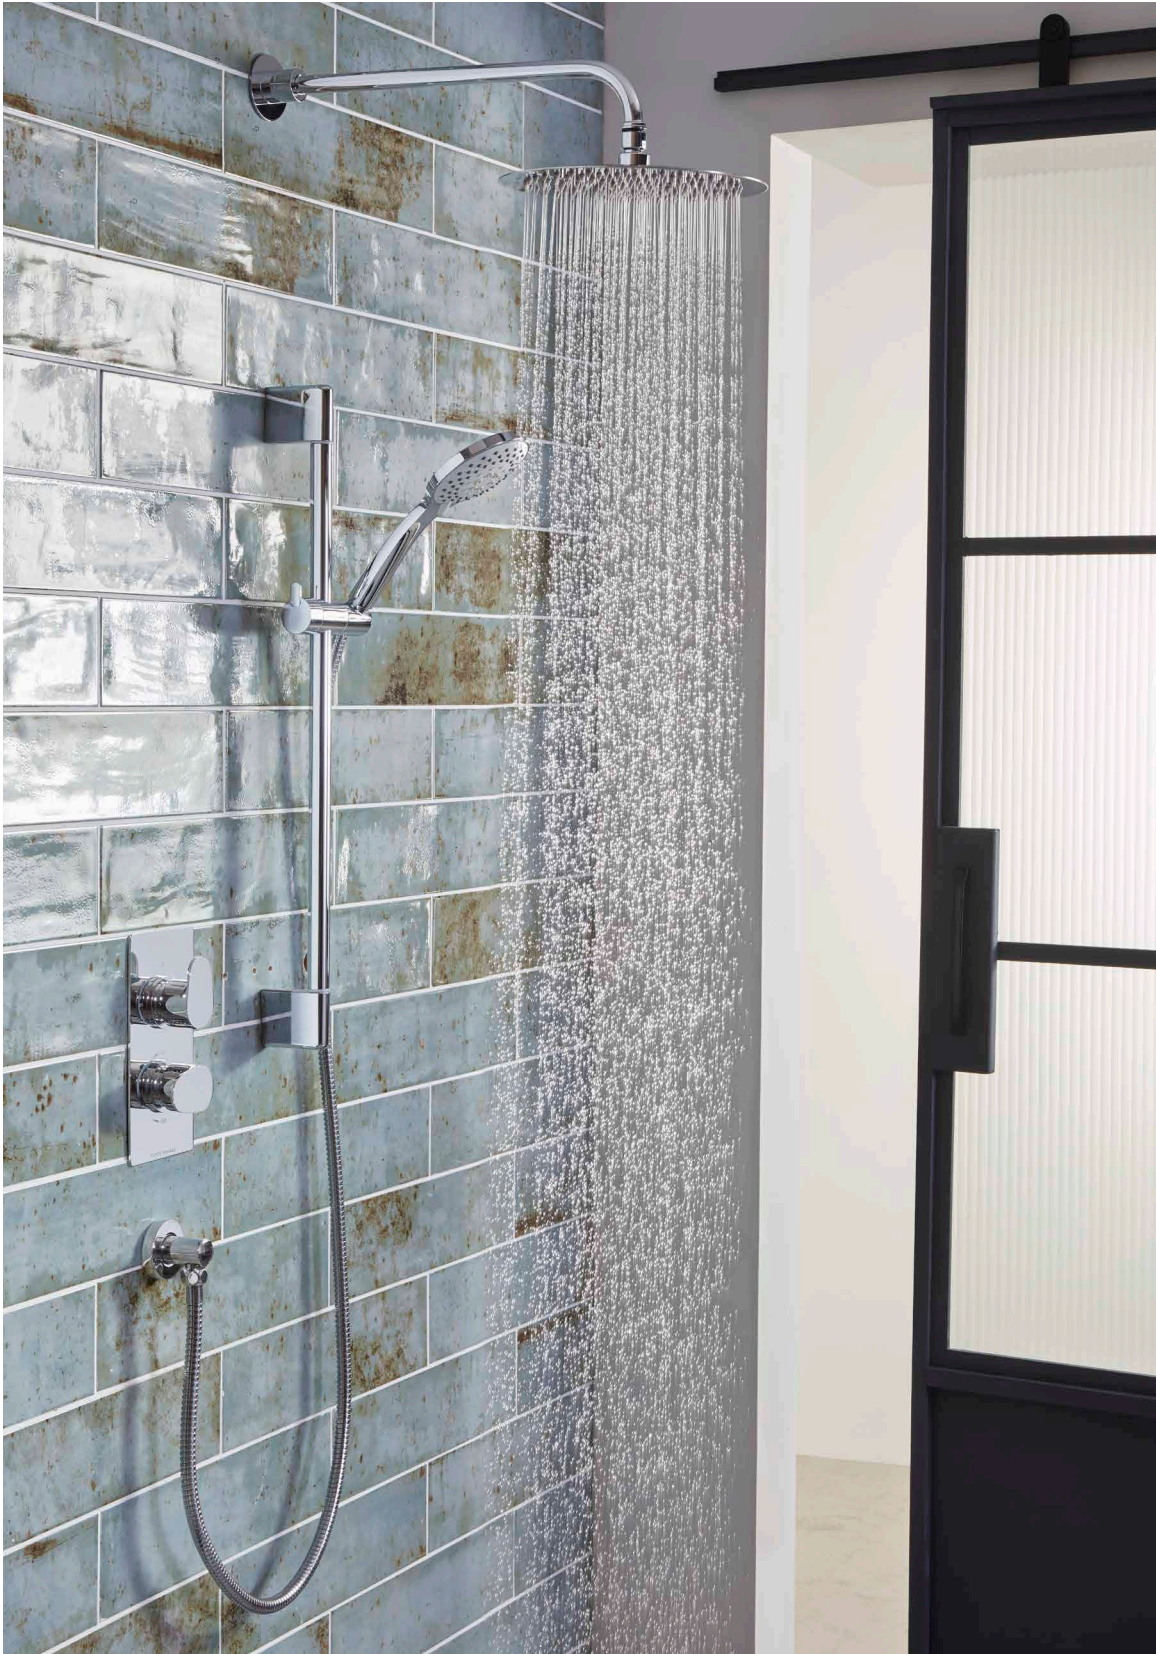

CLEAR

Clear dual function
shower system with
fixed head & riser rail

SVSET141