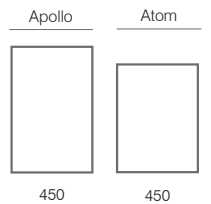

Atom

450(w) x 600(h) x 40mm(d)

TR2002 £162.00

NON-ILLUMINATED MIRRORS

Elle 405/595

Elle 420/800

Level 495/710

Bevelled mirror styles which can be hung portrait or landscape