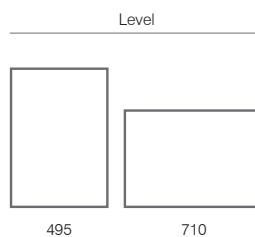

MPS401 £119.50

CABINETS

When additional storage is required, our extensive cabinet range has the solution. Whether it's styling a discreet recessed design, creating a unique bathroom lighting experience, charging your toothbrush or singing along to your favourite morning playlist. Look out for the icons opposite.