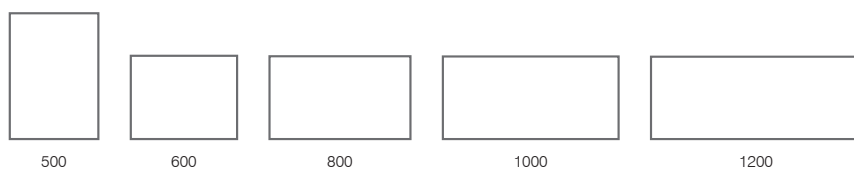

Scheme

500

600

800

1000

1200

ILLUMINATED MIRRORS

Practical & functional Leap incorporates both recharging & USB sockets.