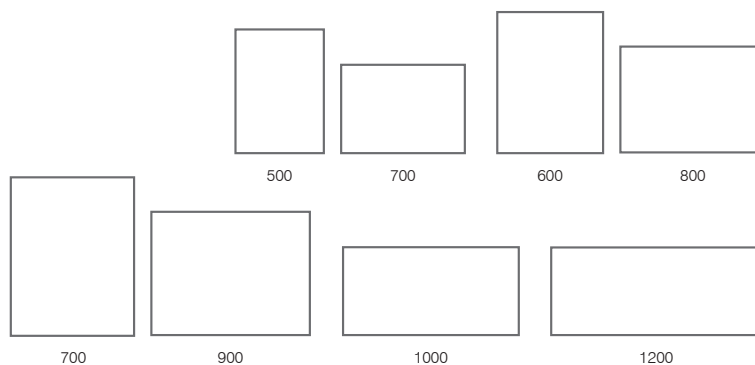

ILLUMINATED MIRRORS

Create a discreet modern feel with our ultra slim mirror collection.
The slimmest LED illuminated mirrors available.

KEY

CAN BE TILED IN FOR A FLUSH FITTING FINISH

Shown with Serif 900mm basin unit

Please refer to the Roper Rhodes Bathroom Book

Ultra Slim

- Multi function infrared switch controlled by contactless hand movements
- Adjustable LED warmth and brightness to create tailored bathroom experiences, from an invigorating morning daylight white (6000K) to a comforting evening warm white (2700K)
- Ultra slim design – can be fitted on painted bathroom walls for an overall depth of 17mm or tiled in for a flush fitting finish
- Flexible installation – can accommodate any thickness of tile or wall cladding
- Heated demister pad prevents mirror steaming up
- Can be hung portrait or landscape
- IP44 rated

Important: The control module for the ultra slim mirror must be recessed behind the mirror. This requires the creation of an opening within the wall approximately 160(w) x 275(h) x 40(d)mm directly behind the mirror. For further information please see our website for detailed installation instructions.

Ultra Slim 500/700

500mm(w) x 700mm(h) x 17mm(d)

US70ALC **£375.00**

Ultra Slim 600/800

600mm(w) x 800mm(h) x 17mm(d)

US80ALC **£411.00**

Ultra Slim 700/900

700mm(w) x 900mm(h) x 17mm(d)

US90ALC **£450.00**

Ultra Slim 1000

1000mm(w) x 500mm(h) x 17mm(d)

US10ALC **£473.00**

Ultra Slim 1200

1200mm(w) x 500mm(h) x 17mm(d)

US12ALC **£499.00**

Ultra Slim