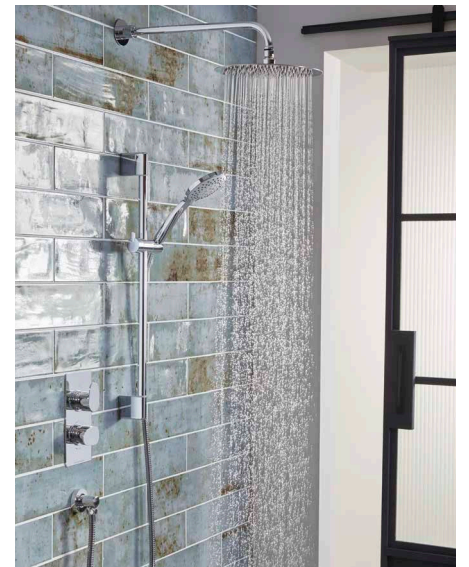

COORDINATING THERMOSTATIC SHOWER SYSTEMS

See page 204

Basin mixer with click waste
47(w) x 152(h) x 145mm(d)
Chrome finish

T291102 £126.50

Mini basin mixer with click waste
47(w) x 144(h) x 133mm(d)
Chrome finish