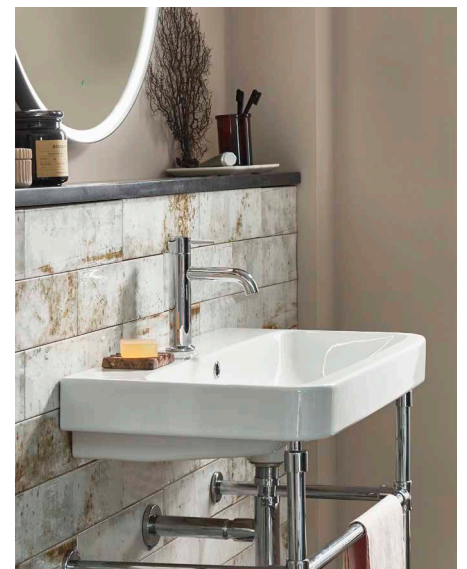

COORDINATING THERMOSTATIC SHOWER SYSTEMS AVAILABLE

See page 198