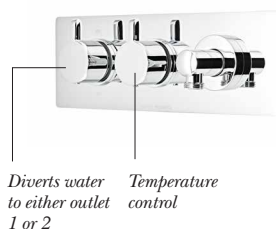

Single function exposed valve

FOR CONTROL OF 2 SHOWER COMPONENTS:

Dual function concealed diverter valve

Dual function concealed diverter valve with outlet/ handset holder

Dual function push button concealed control valve