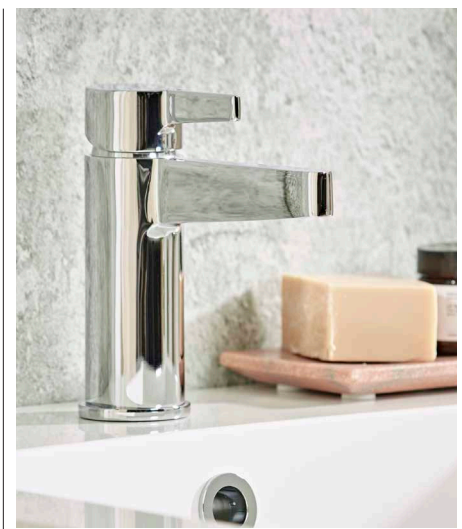

SV2912 £374.00

298(w) x 102mm(h)
Chrome finish
Min pressure 0.3bar

COORDINATING TAPS
See page 152

10 All Roper Rhodes valves come complete with a 10 year guarantee which includes the thermostatic cartridge