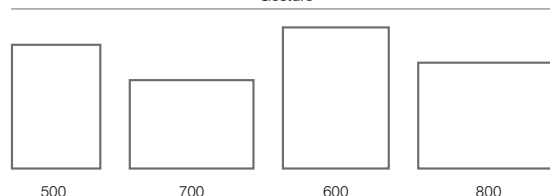

Intuitive contactless gesture control

- Wave your hand in front of the sensor to turn the mirror light on
- Wave again to change the light setting
- Each additional wave cycles through the 4 light settings
- Hold your hand in front of the sensor to turn the light off
- The last light setting is stored when the mirror is turned off

Light Setting	Intensity	LED Rating
1 Daylight white	100%	6000K
2 Natural white	100%	4000K
3 Warm mood light	100%	2700K
4 Night light	25%	2700K

Gesture