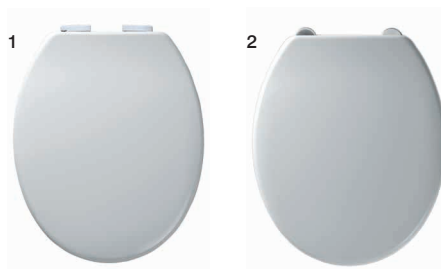

INFINITY

Infinity toilet seat

1. Infinity toilet seat with soft close hinges

377(w) x 445mm(d)

White finish	8401WSC	£59.10

2. Infinity toilet seat with standard hinges

380(w) x 445mm(d)

White finish	8401WS	£48.00