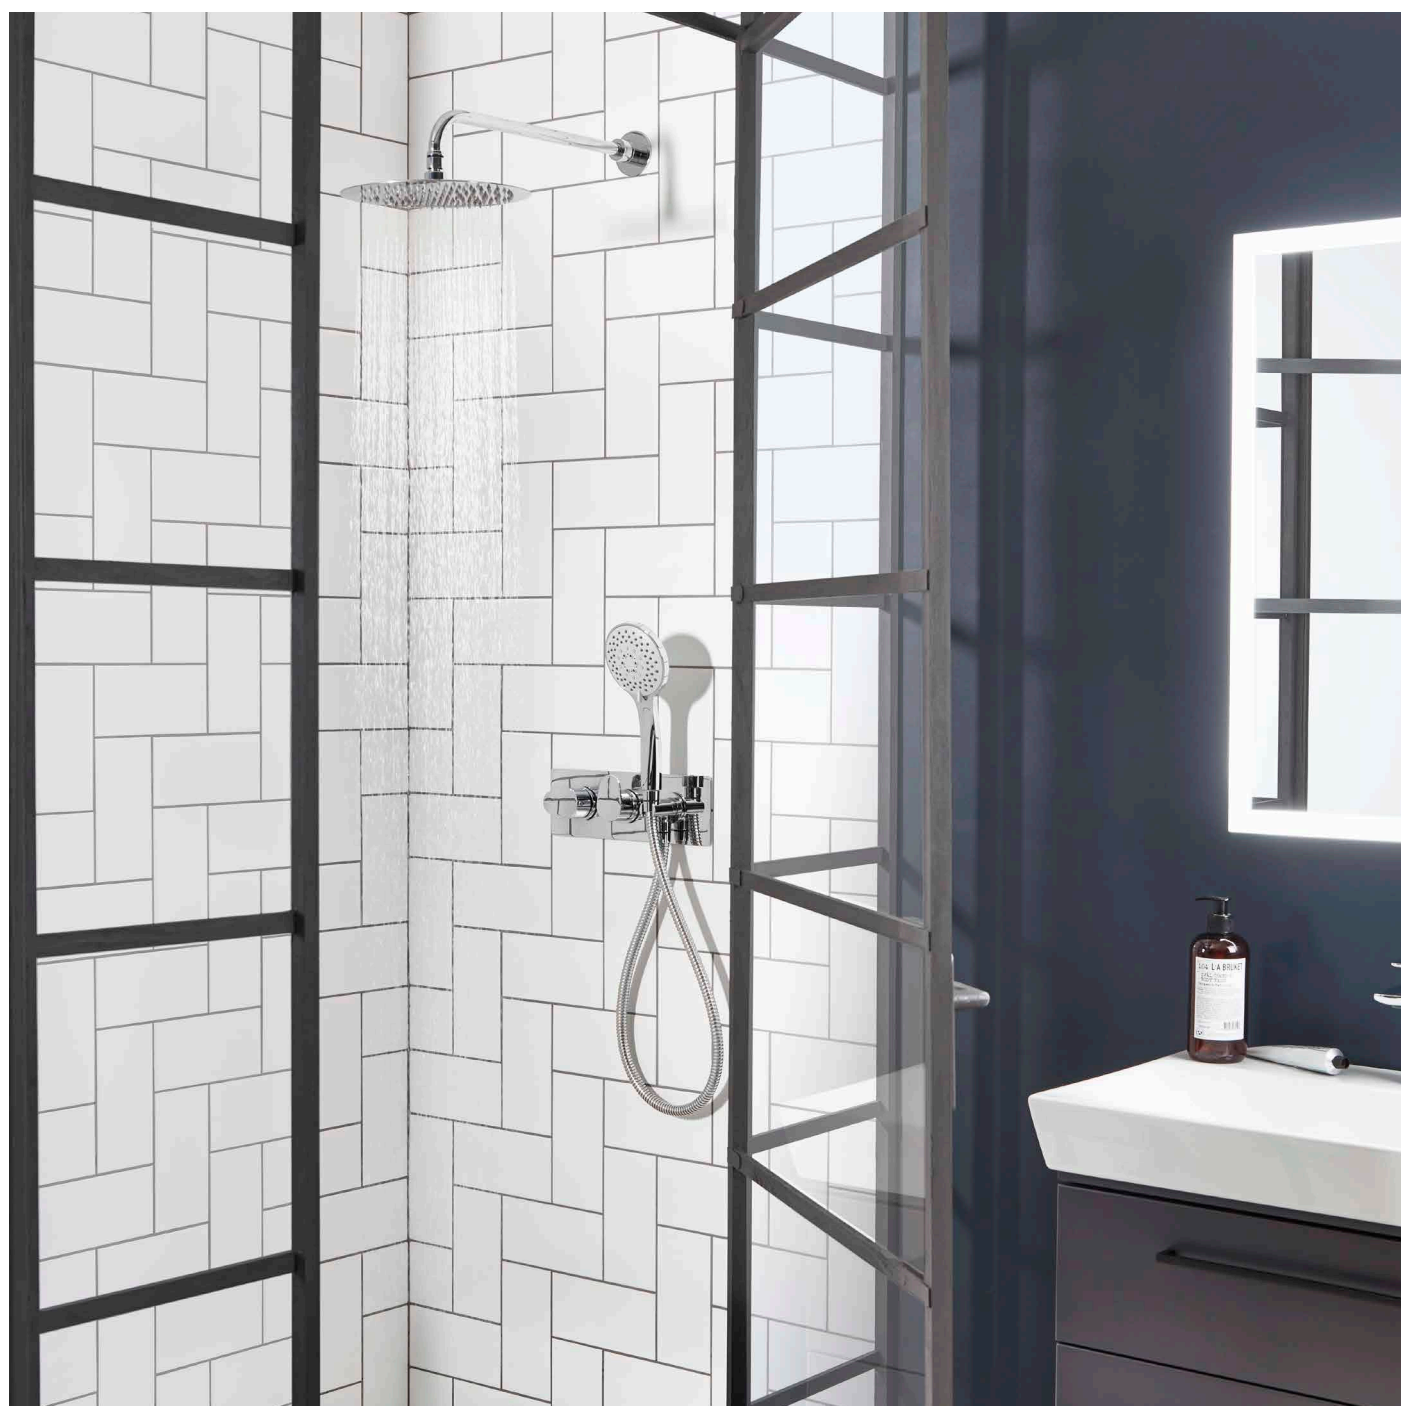

SHOWERS

Our shower collection covers everything that you could be looking for. Either keep life simple & go for a complete ready to install shower system or choose a thermostatic valve & build your own bespoke shower experience. Choose your shower components from a wide choice of styles from ceiling mounted fixed shower heads to riser rails and handsets, then maybe even add a bath filling solution too.

For those who like to keep their bathroom design streamlined, all shower systems and valves have coordinating tap ranges.