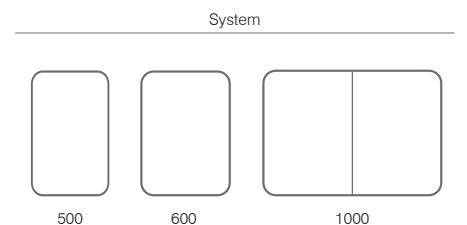

SYC100 £799.00

Daylight White

Warm White

Charging options

Coordinating cabinets with a multitude of practical features including dual charging options & steam-free doors.

Capture

- Bright, practical, energy efficient LED lighting
- On/off function infrared switch controlled by contactless hand movements
- Double sided mirror doors
- Soft close doors
- Magnetic storage holder
- Built-in charging socket for your shaver or toothbrush
- USB charging socket for your bathroom USB devices
- 2 adjustable glass shelves
- Available in a range of furniture coordinating finishes, see below
- Heated demister doors prevent mirror steaming up
- IP44 rated