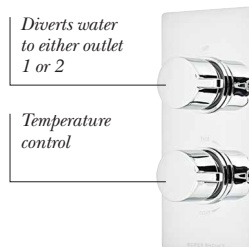

FOR CONTROL OF 2 SHOWER COMPONENTS:

Dual function concealed diverter valve