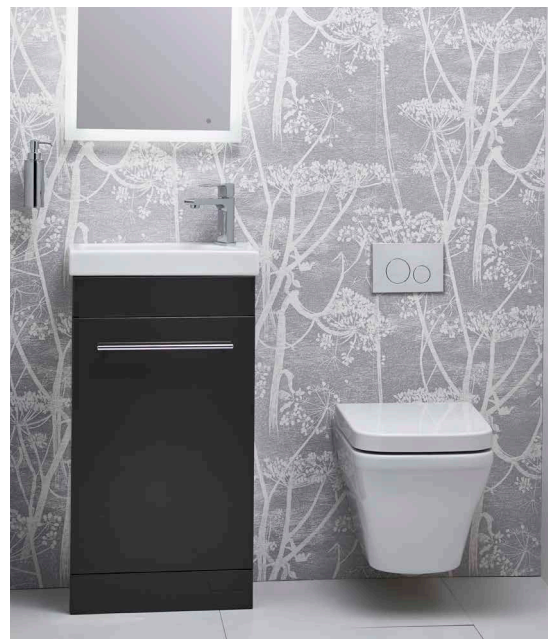

Bottom Right
Esta unit in matt carbon

Top Left
Esta unit in gloss light grey

Bottom Left
Esta wall mounted unit in umbra