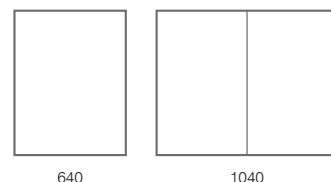

CABINET FINISH OPTIONS

Cabinet	Gloss White	Gloss Dark Clay	Gloss Light Grey
640 Stud walls	SCHCAB675.GW	SCHCAB675.GDC	SCHCAB675.LG
640 Built-out walls	SCHCAB6120.GW	SCHCAB6120.GDC	SCHCAB6120.LG
1040 Stud walls	SCHCAB1075.GW	SCHCAB1075.GDC	SCHCAB1075.LG
640 Built-out walls	SCHCAB10120.GW	SCHCAB10120.GDC	SCHCAB10120.LG

Cabinet	Matt Carbon	Matt Light Clay	Derwent Blue
640 Stud walls	SCHCAB675.MCB	SCHCAB675.MLC	SCHCAB675.DB
640 Built-out walls	SCHCAB6120.MCB	SCHCAB6120.MLC	SCHCAB6120.DB
1040 Stud walls	SCHCAB1075.MCB	SCHCAB1075.MLC	SCHCAB1075.DB
640 Built-out walls	SCHCAB10120.MCB	SCHCAB10120.MLC	SCHCAB10120.DB

Recessed