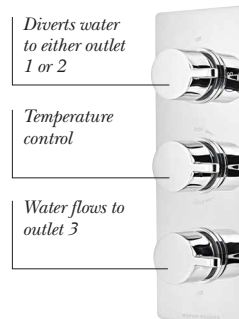

Dual function concealed valve (Storm / Factor)

Dual function exposed diverter valve

FOR CONTROL OF 3 SHOWER COMPONENTS:

Triple function concealed diverter valve

SHOWER HANDSET & RAIL KITS

Event-Click chrome shower kit