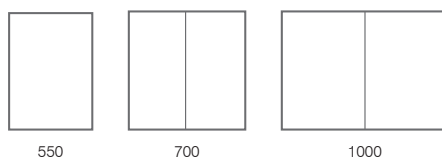

Vertex 1000

1000(w) x 710(h) x 115mm(d) – Large Double Door
1000(w) x 710(h) x 47mm(d) when recessed

VEC100 **£865.00**

Vertex

Recessed cabinets which give useful extra storage & coordinate with your bathroom furniture.