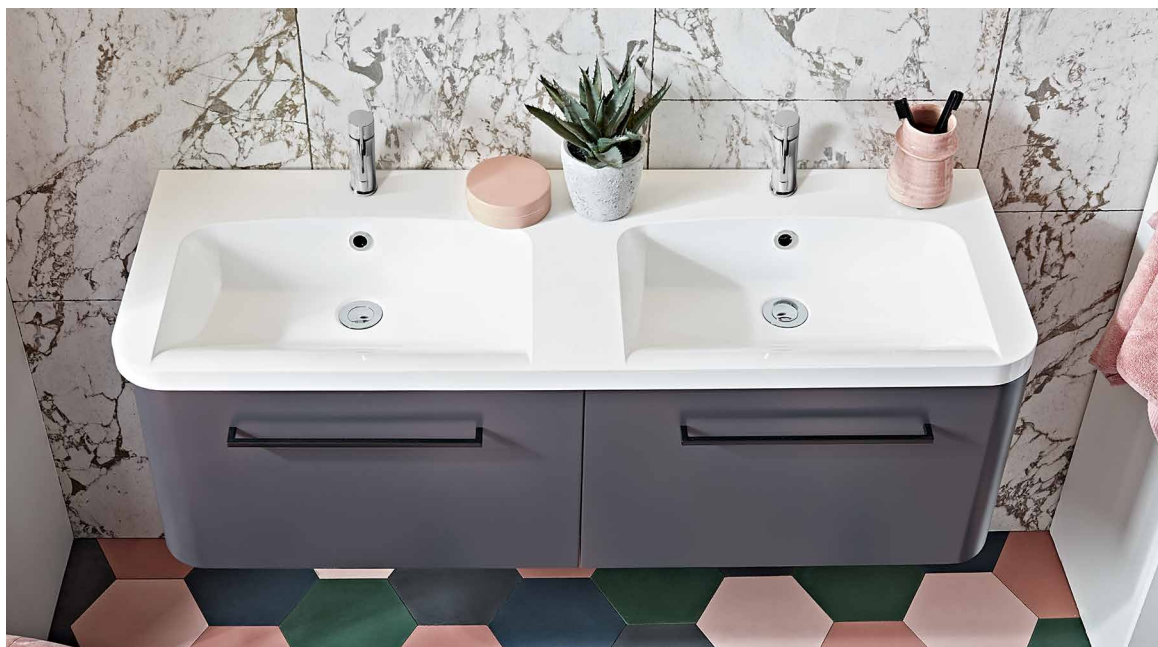

SYSTEM: BASIN OPTIONS

The polished, minimal form of our basin designs work perfectly when combined with System furniture. Choose from sleek, single-mould isocast or classic ceramic in a range of sizes to suit your System basin unit.

With gently curved corners, fluid lines and a generous washspace, System ceramic basins offer a contemporary style expertly cast in a classic material. This sculptural basin design has a silky smooth, glazed surface and features a practical integrated overflow. Easy to maintain, the System basin is available in both 600mm and 800mm variations.

Simple, stylish and streamlined, our System Isocast basins are ideal for a pared-back, contemporary look. Shaped to perfectly complement our System bathroom furniture, Isocast has the benefit of being a completely seamless material that gives it a clean, precise profile. Available in 500mm, 600mm and 800mm widths, our Isocast basin also features a statement 1200mm double basin option.