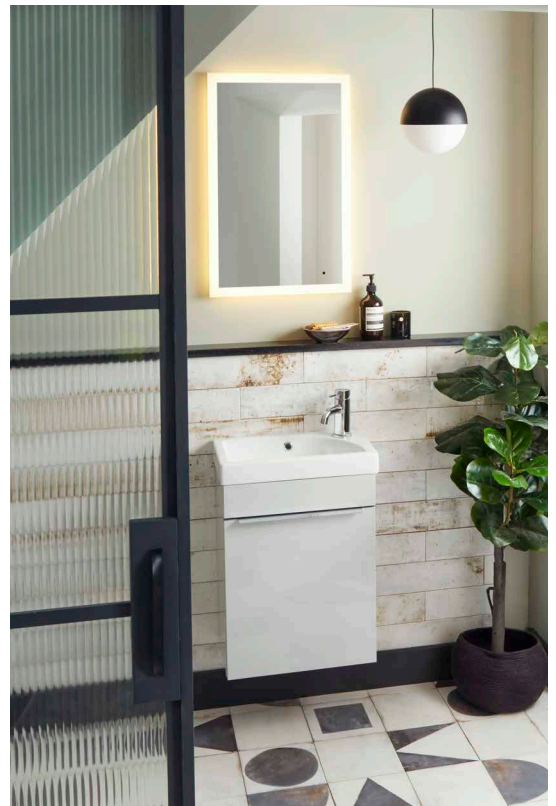

Bottom Right
Esta unit in matt carbon

Top Left
Esta unit in gloss light grey

Bottom Left
Esta wall mounted unit in umbra