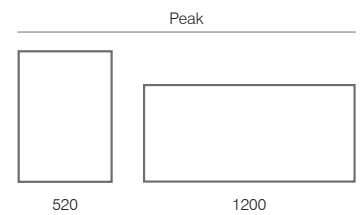

Renew

- Curved glass with integrated LED technology
- On/off infrared switch controlled by contactless hand movements
- Heated demister pad prevents mirror steaming up
- IP44 rated

Renew

530(w) x 800(h) x 116mm(d)

MLE490 £386.00

Renew

530