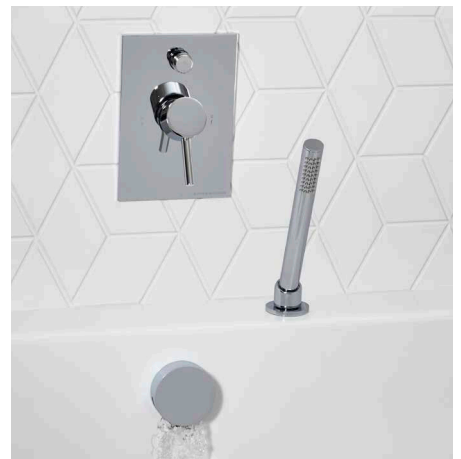

Round smartflow bath filler
70mm(dia)
Chrome finish

SVACS02 **£131.00**

Round bath mounted shower kit
Handset - 23(dia) x 200mm(h) Base plate - 52mm(dia)
Chrome finish

T221505 **£105.00**

Manual mixer valve with diverter
132(w) x 192mm(h)
Chrome finish

T221802 **£186.50**