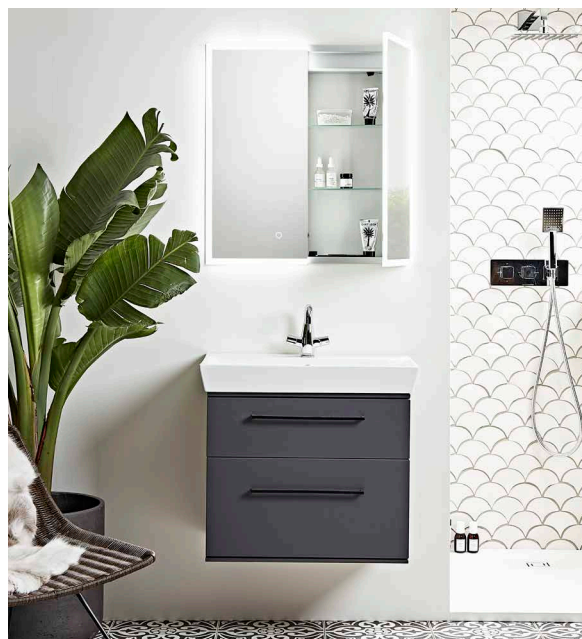

MPS401 £119.50

CABINETS

When additional storage is required, our extensive cabinet range has the solution. Whether it's styling a discreet recessed design, creating a unique bathroom lighting experience, charging your toothbrush or singing along to your favourite morning playlist. Look out for the icons opposite.