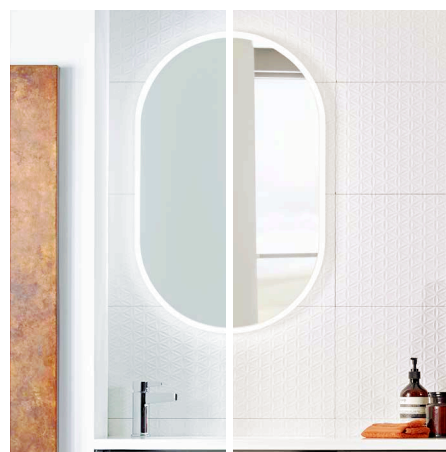

Eminence Circular 800

Daylight White

Warm White