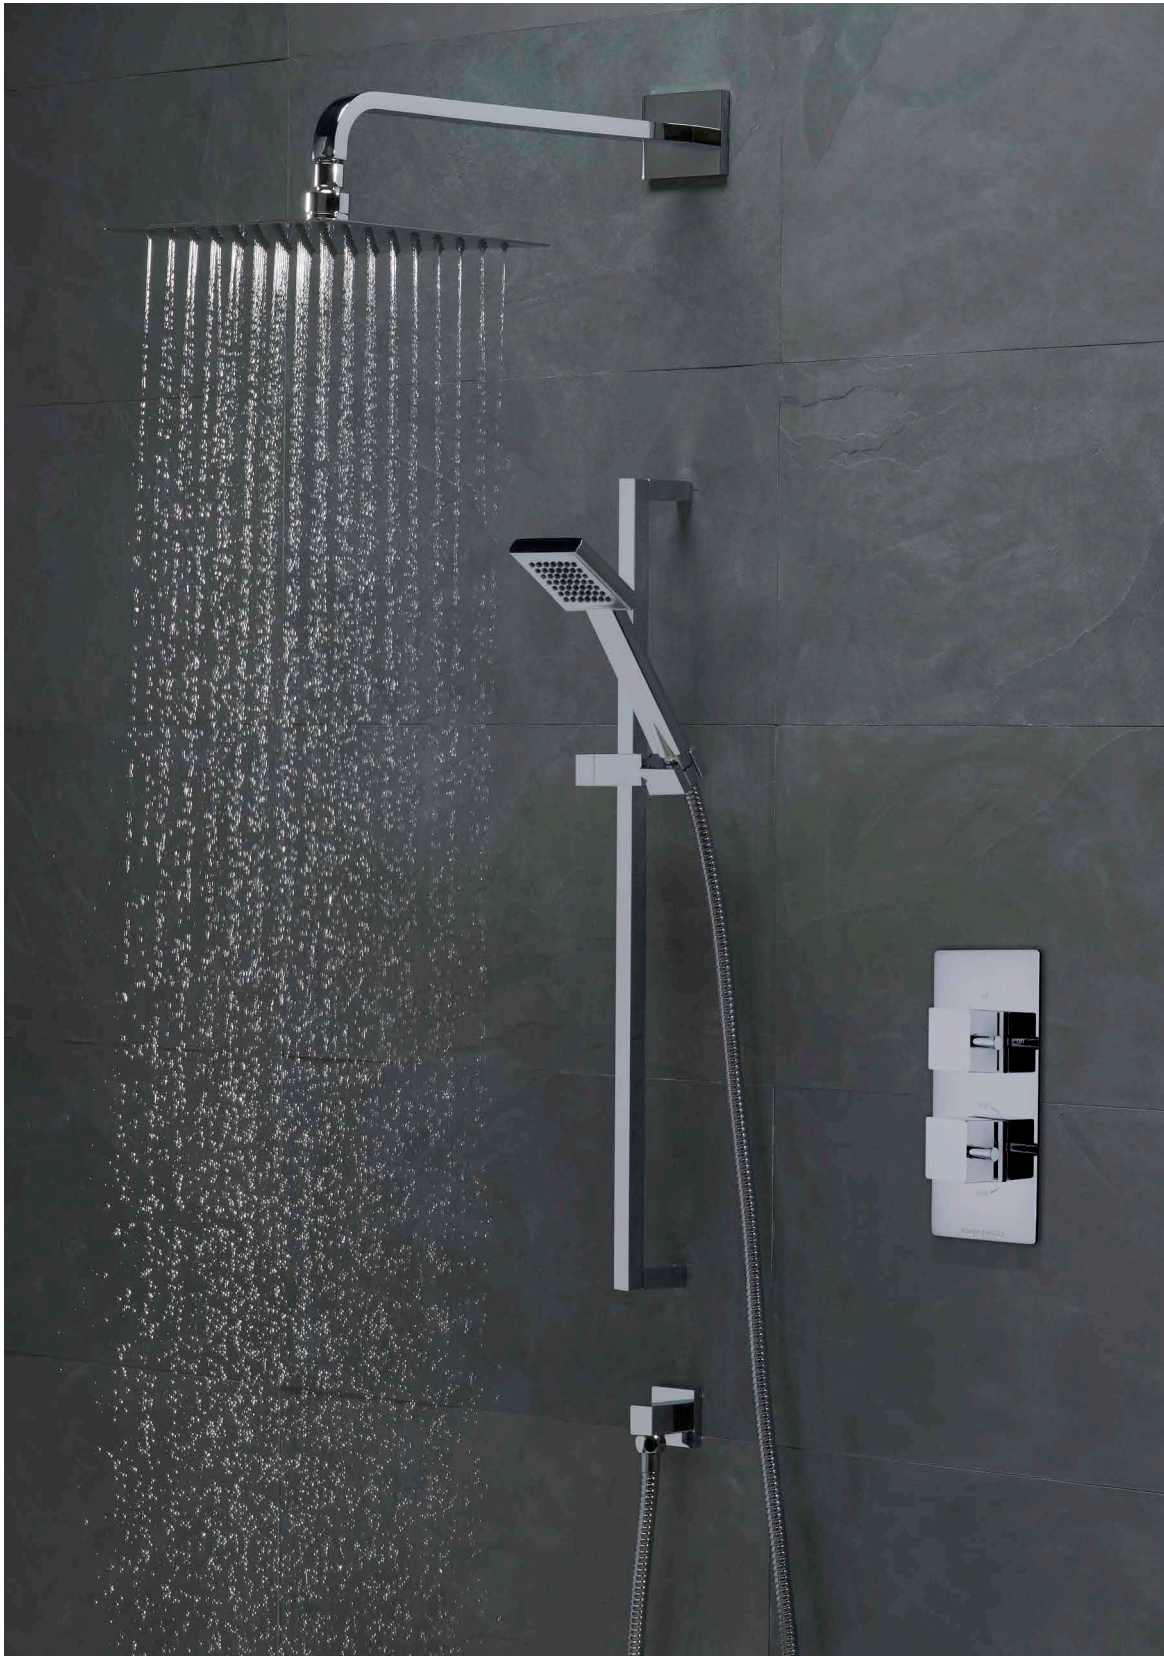

10 All Roper Rhodes valves come complete with a 10 year guarantee which includes the thermostatic cartridge

Event square dual function shower system with stainless steel fixed shower head

SVSET41

NODE

Node dual function
shower system with
fixed head & riser rail