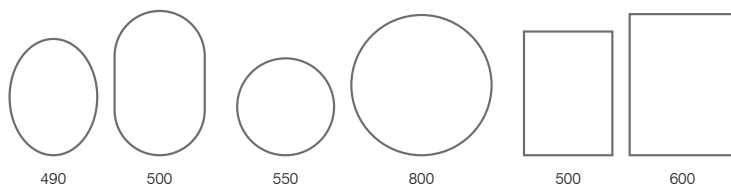

ILLUMINATED MIRRORS

The diffused outer edge of Eminence provides both practical, forward facing task lighting as well as soft background ambient lighting for the bathroom.

Eminence

- Multi function infrared switch controlled by contactless hand movements
- Adjustable LED warmth and brightness to create tailored bathroom experiences, from an invigorating morning daylight white (6000K) to a comforting evening warm white (2700K)
- Heated demister pad prevents mirror steaming up
- IP44 rated

Eminence Oval

490(w) x 650(h) x 35mm(d)

EM65OAL £304.00

Eminence Pill

500(w) x 800(h) x 35mm(d)

EM80PAL £358.00

Eminence Circular 550

Ø550mm x 35mm(d)

EM55CAL £271.00

Eminence Circular 800

Ø800mm x 35mm(d)

EM80CAL £342.00

Eminence 500

500(w) x 700(h) x 35mm(d)

EM70RAL £390.00

Eminence 600

600(w) x 800(h) x 35mm(d)

EM80RAL £406.00

Eminence

490

500

550

800

500

600