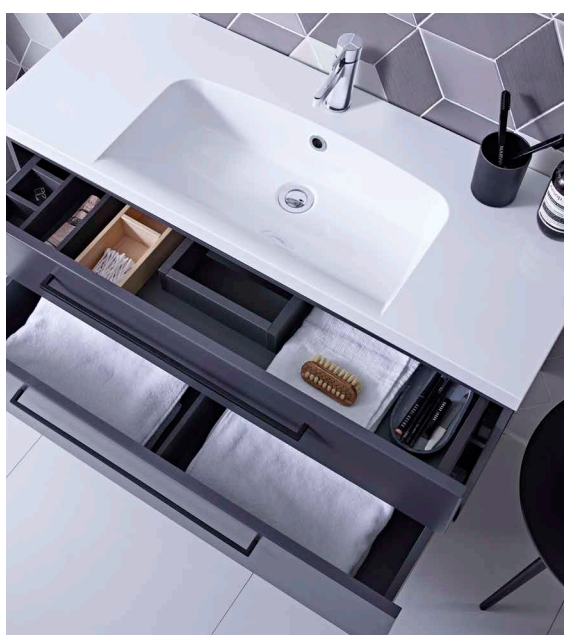

Above
1000mm unit in matt carbon with matt black handles & Isocast basin

Right
1200mm unit in Umbra with double Isocast basin

Left
1000mm unit in matt carbon, showing internal storage solutions, with Isocast basin