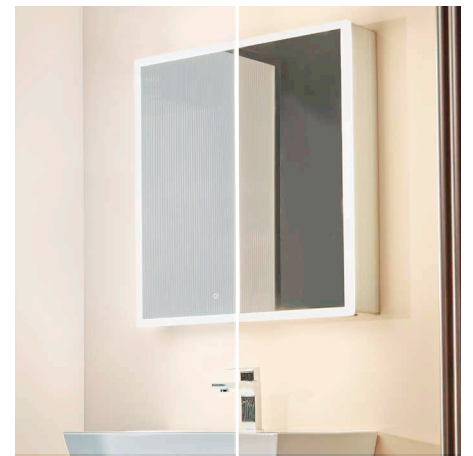

Daylight White

Warm White