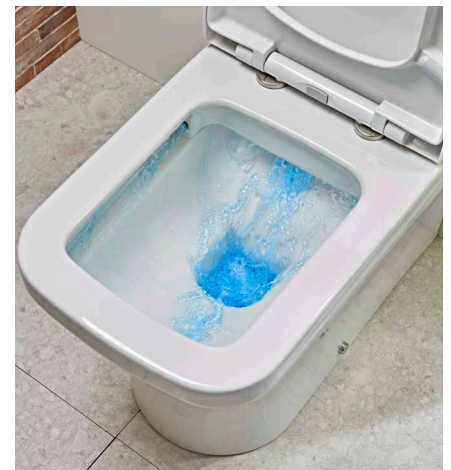

COVER

This sanitaryware range, with its smooth curved design & thin edges, offers generous washing space even on the slim depth semi-countertop option. A choice of three rimless WCs includes stylish back to wall and wall hung versions, the perfect choice for fitted furniture. Alternatively opt for a close coupled WC for a more stand-alone look. All have hygienic, easy to clean rimless technology.