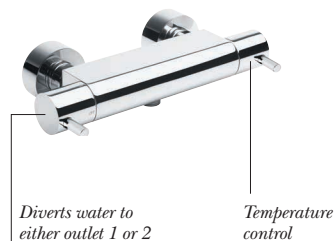

Dual function exposed diverter valve