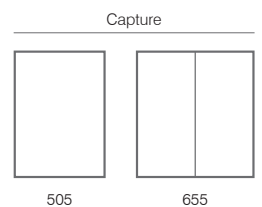

Coordinating cabinets with a multitude of practical features including dual charging options & steam-free doors.

Capture

- Bright, practical, energy efficient LED lighting
- On/off function infrared switch controlled by contactless hand movements
- Double sided mirror doors
- Soft close doors
- Magnetic storage holder
- Built-in charging socket for your shaver or toothbrush
- USB charging socket for your bathroom USB devices
- 2 adjustable glass shelves
- Available in a range of furniture coordinating finishes, see below
- Heated demister doors prevent mirror steaming up
- IP44 rated

Capture 505

505(w) x 705(h) x 170mm(d) – Single Door

CAC050W (Gloss White) £705.00

Capture 655

655(w) x 705(h) x 170mm(d) – Double Door

CAC065W (Gloss White) £775.00

CAPTURE FINISH OPTIONS

Gloss White
Single Door
CAC050W
Double Door
CAC065W

Alpine Elm
Single Door
CAC050AE
Double Door
CAC065AE

Charcoal Elm
Single Door
CAC050CE
Double Door
CAC065CE

Light Elm
Single Door
CAC050LE
Double Door
CAC065LE

Dark Elm
Single Door
CAC050DE
Double Door
CAC065DE

Gloss Dark Clay
Single Door
CAC050GDC
Double Door
CAC065GDC

Gloss Light Grey
Single Door
CAC050GLG
Double Door
CAC065GLG

Matt Carbon
Single Door
CAC050MC
Double Door
CAC065MC

Matt Light Clay
Single Door
CAC050MLC
Double Door
CAC065MLC

Umbra
Single Door
CAC050U
Double Door
CAC065U

Derwent Blue
Single Door
CAC050DB
Double Door
CAC065DB