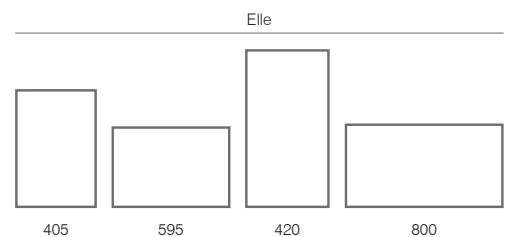

MPS401 £119.50

CABINETS

When additional storage is required, our extensive cabinet range has the solution. Whether it's styling a discreet recessed design, creating a unique bathroom lighting experience, charging your toothbrush or singing along to your favourite morning playlist. Look out for the icons opposite.