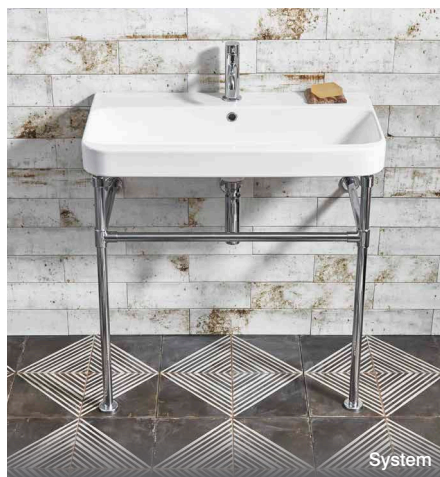

Painted derwent blue wooden soft close toilet seat
£118.50

Painted agave wooden soft close toilet seat
£118.50

WASHSTAND

The versatile look of our chrome plated solid brass washstand can suit either a boutique style bathroom or align perfectly to a more traditional feel. The stand can fit the 6 basin styles shown below and be adapted in height and width to the sizes shown.