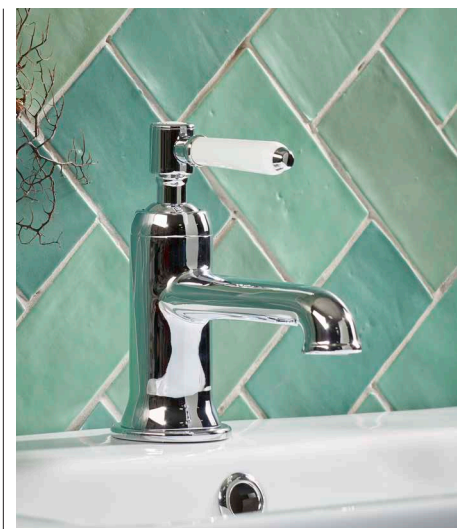

COORDINATING TAPS

See page 176