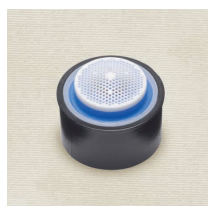

3.5 LITRES/MIN BASIN MIXER FLOW AERATOR

Recommended for household or commercial use

FR05 £6.90