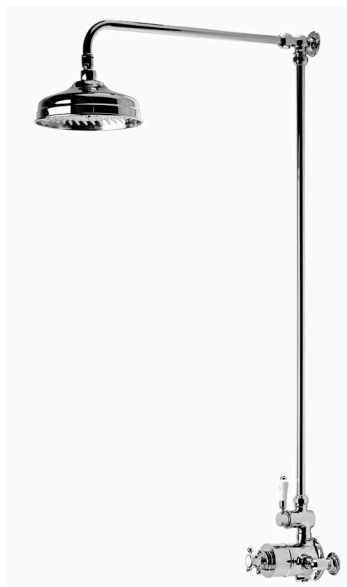

Henley single function exposed shower system

- Thermostatic sequential shower valve
- Height adjustable rigid riser rail with flow control to shower head
- Overall system height 1110mm, rigid riser rail can be cut to height
- 200mm shower head

Minimum pressure 0.3bar

SVSET51

£655.00