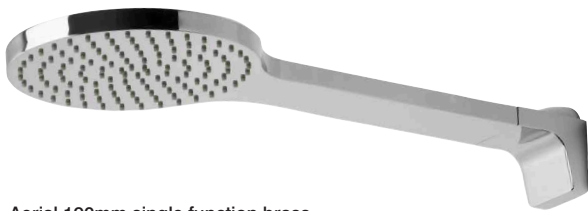

Aerial 190mm single function brass shower head
85(h) x 190(w) x 500mm(d)
Minimum pressure 1.0bar

SVHEAD32

£265.00