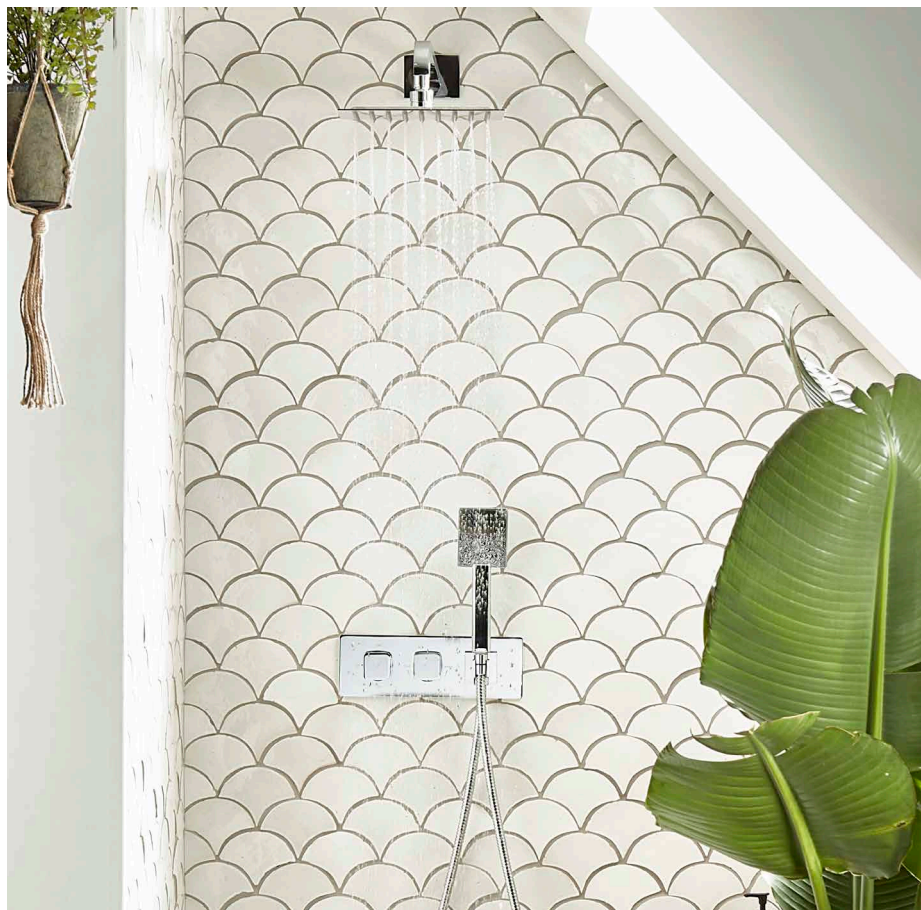

COORDINATING THERMOSTATIC SHOWER SYSTEMS

See page 208