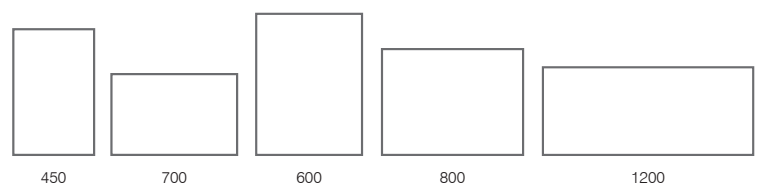

Build a stylish backdrop with a stunning, slim depth Intense mirror with adjustable LED warmth & brightness.

Intense

- Multi function infrared switch controlled by contactless hand movements
- LED illuminated frame giving a beautiful halo light effect
- Adjustable LED warmth and brightness to create tailored bathroom experiences, from an invigorating morning daylight white (6000K) to a comforting evening warm white (2700K)
- Heated demister pad prevents mirror steaming up
- Can be hung portrait or landscape
- Slim design
- IP44 rated

Intense 450/700

450(w) x 700(h) x 30mm(d)

MLE510C £355.00

Intense 600/800

600(w) x 800(h) x 30mm(d)

MLE500C £386.00

Intense 1200

1200(w) x 500(h) x 30mm(d)

MLE520C £515.00

Intense

450

700

600

800

1200