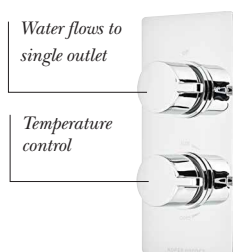

FOR CONTROL OF 1 SHOWER COMPONENT:

Single function concealed valve