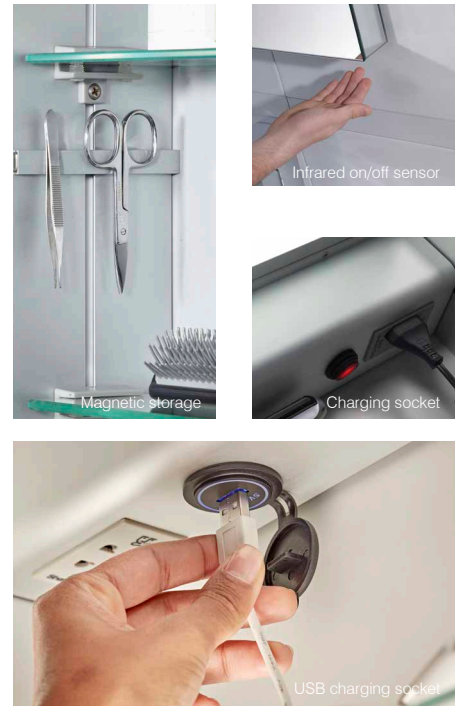

SYC100 £799.00

Daylight White

Warm White

Charging options

Coordinating cabinets with a multitude of practical features including dual charging options & steam-free doors.

Capture

- Bright, practical, energy efficient LED lighting
- On/off function infrared switch controlled by contactless hand movements
- Double sided mirror doors
- Soft close doors
- Magnetic storage holder
- Built-in charging socket for your shaver or toothbrush
- USB charging socket for your bathroom USB devices
- 2 adjustable glass shelves
- Available in a range of furniture coordinating finishes, see below
- Heated demister doors prevent mirror steaming up
- IP44 rated