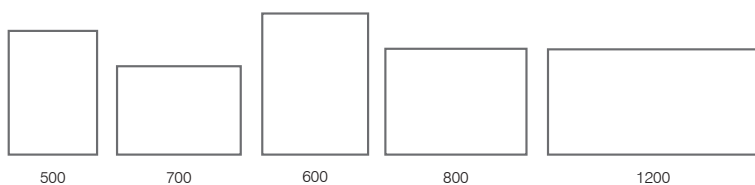

ILLUMINATED MIRRORS

Practical & functional Leap incorporates both recharging & USB sockets.

KEY DUAL RECHARGING OPTIONS

Shown with Scheme basin unit in matt carbon
Please refer to the Roper Rhodes Bathroom Book

Leap

- On/off infrared switch controlled by contactless hand movements
- Heated demister pad prevents mirror steaming up
- Built-in charging socket to keep your shaver or toothbrush fully charged and ready to use
- Additional USB charging socket
- Tapered body design
- Can be hung portrait or landscape
- IP44 rated

Leap 500/700

500(w) x 700(h) x 55mm(d)

LE70ALU £406.00

Leap 600/800

600(w) x 800(h) x 55mm(d)

LE80ALU £424.00

Leap 1200

1200(w) x 600(h) x 55mm(d)

LE120ALU £530.00

Leap