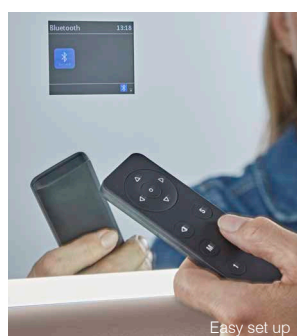

MIRRORS WITH MUSIC

Bring music in your bathroom routine with integrated **Bluetooth®**, **Spotify Connect®** and internet radio, with easy navigation and convenient remote control storage within the mirror.

Fable

- Controlled via a smart phone, tablet or the included remote control
- Seamlessly brings your favourite **Spotify®** playlists into your bathroom (requires Wi-Fi connection). Other music providers can be connected using **Bluetooth®**
- **Bluetooth®** connectivity
- Internet radio
- Easily setup and navigate your music selection with the in built LCD screen
- Conveniently store the remote control in the side of the mirror
- Multi function infrared switch controlled by contactless hand movements
- Adjustable LED brightness and light temperature to create tailored bathroom experiences; from an invigorating morning daylight white (6000K) to a comforting evening warm white (2700K)
- Heated demister pad prevents mirror steaming up
- IP44 rated

Fable

600mm(w) x 800mm(h) x 30mm(d)

FA80AL

£454.00

Easy set up