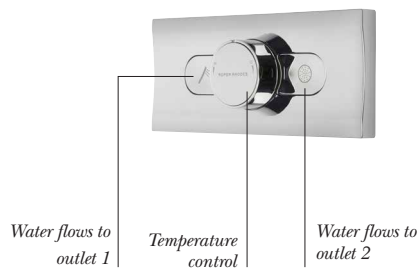

Single function exposed valve

FOR CONTROL OF 2 SHOWER COMPONENTS:

Dual function concealed diverter valve

Dual function concealed diverter valve with outlet/ handset holder

Dual function push button concealed control valve