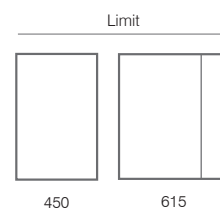

Reference

Reference

- Double sided mirror doors
- 4 adjustable glass shelves
- Dressing mirror cabinet

Reference

315(w) x 1450(h) x 140mm(d) – Single Door

AS315AL - Aluminium **£530.00**