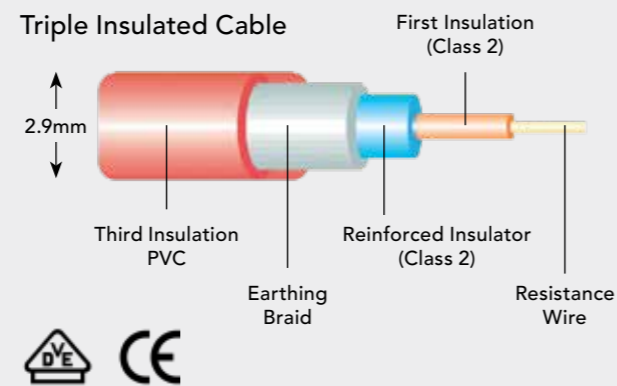

COSYTOES

Suitable for domestic and commercial installations, Cosytoes TRADEMAT is ideal for almost anywhere that requires efficient and economical heating.

Now you can have the affordable luxury and practicality of a tile or stone floor that is warm and inviting to walk on, even on the coldest days.

Cosytoes TRADEMAT can also be installed in a screed or self-levelling compound under most floor finishes such as hardwood and laminate following manufacturers advice, and carpet or vinyl.

- Completely safe
- Maintenance free
- Efficient, intelligent control
- 160 watts per square metre
- Safe 9 watts per linear metre
- Suitable for insulated concrete or timber sub-floors
- More wall space, no radiators
- Healthier environment, less airborne dust

“That warm comfortable feeling begins with the feet”

3 Simple and Easy Steps

1. **1. EASY TO SIZE**
   Floor area in sq.m. less than 10%, less any area of fixed objects.
2. **2. EASY TO LAY**
   Staple, hot glue, clip, screw or use Cosytoes plastic push in fixings to fix down the backing net. Cut the net between wire loops to change direction. Correct spacing assured. Simply tile the floor as normal using flexible adhesive.
3. **3. EASY TO USE**
   Use Cosytoes pre-programmed Timerstat for accurate simple time and temperature control.

Full installation instructions included.

USE ANY COMBINATION OF THE FOLLOWING TO HEAT THE REQUIRED AREA.
ALWAYS CHOOSE THE MAT OR COMBINATION THAT IS EQUAL TO OR LESS THAN YOUR REQUIRED AREA.

Code	Product	Output Watts / m.sq.	Total Output Watts	Area Covered Square Metres	Matt Size	Price
COSYTM10	TM1	160	160	1	0.5m x 2.0m	€124.12
COSYTM15	TM1.5	160	240	1.5	0.5m x 3.0m	€164.65
COSYTM20	TM2	160	320	2	0.5m x 4.0m	€205.19
COSYTM25	TM2.5	160	400	2.5	0.5m x 5.0m	€245.72
COSYTM30	TM3	160	480	3	0.5m x 6.0m	€273.57

Manual Timerstat

1. **Features**
2. Simple on / off button
   - Useful individual room stat for timed circuits
   - 16amp switching capacity up to 23m² of mat
   - Floor sensor included
   - Twist dial temperature adjustment

CODE COSYSTAT PRICE €84.24