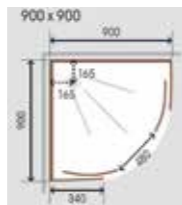

Moonlight Quad Slider

- Shower valve not included
- Suitable for fitting electric shower
- Cristalplus glass to reduce limescale build up

CODE CA118A12GB PRICE €1699.00