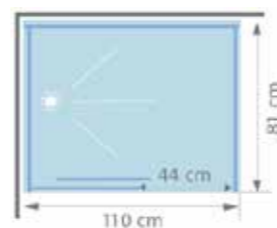

Moonlight 1100 x 800mm

- Shower valve not included
- Suitable for fitting electric shower
- Cristalplus glass to reduce limescale build up

CODE CA1197A12GB PRICE €1570.00