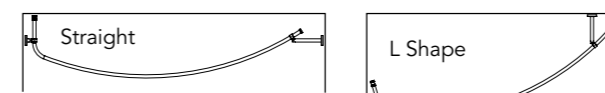

CODE	FINISH	PRICE
CROAD108341	Chrome	€82.68