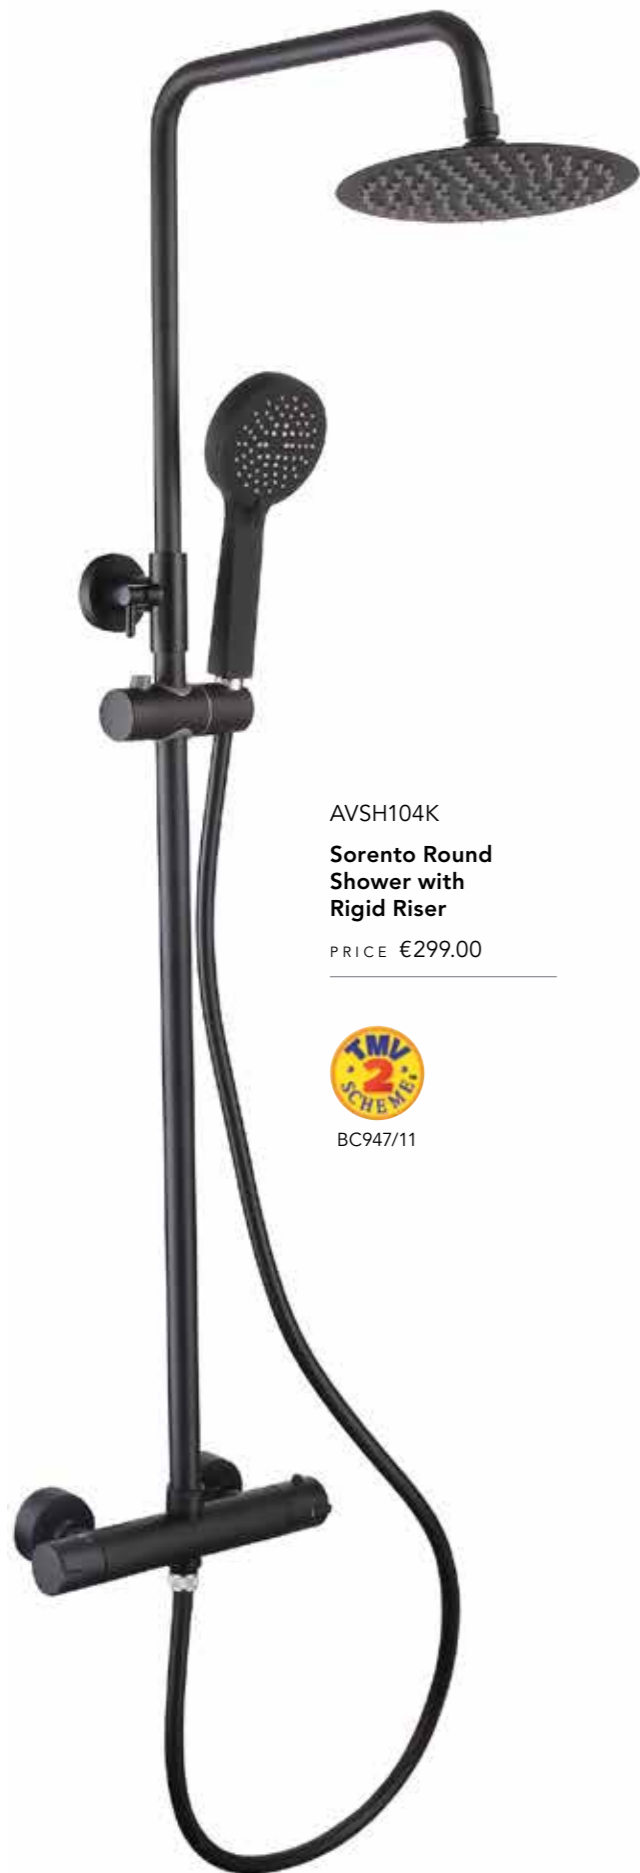

SORENTO BLACK SHOWER VALVES

AVSH104K
**Sorento Round
Shower with
Rigid Riser**
PRICE €299.00

BC947/11

ASWB13K
**Sorento Handset
and Outlet
Parking Set**
PRICE €149.00

ASR01K
**Sorento
Square
Slide Rail**
PRICE €199.00