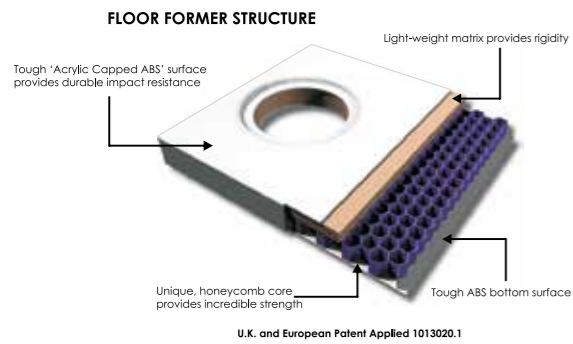

WET ROOM TRAY FORMERS

Independently tested to demonstrate that our unique patent applied structure can withstand in excess of 1 ton of applied weight without notable deflection. Whilst being incredibly strong, our formers have also remained light-weight. As an example, our 900mm x 900mm former weighs only 11.5kg. This level of performance is unmatched by any other floor former on the market.