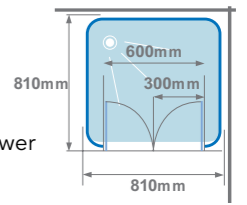

Consort

- Inward open saloon style Styrene doors
- 815mm x 815mm x 2020mm
- Suitable for fitting electric shower
- Suitable for fitting against one wall or into a corner
- Shower valve not included

CODE CA10GB PRICE €987.45