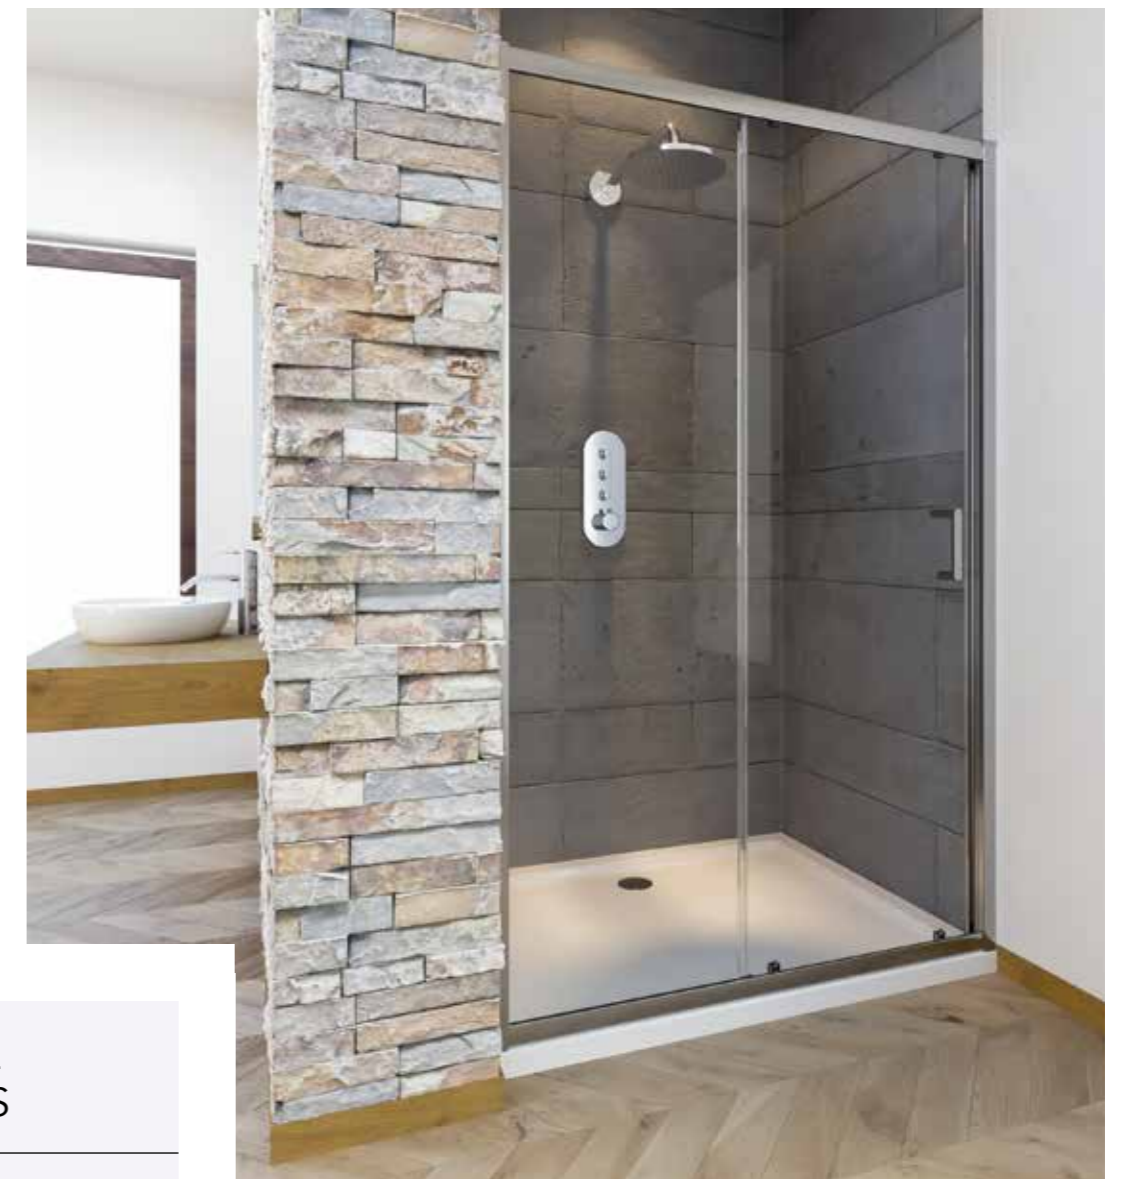

CASANUOVA

QUADRANT & OFFSET QUADRANT DOORS

CASANUOVA

SLIDING DOOR

GENERAL FEATURES

- 1900 height
- 6mm toughened safety glass
- Minimalist design with anodised bright silver profiles
- Easy clean glass on inside
- Double rollers with quick release
- Profile cover caps included
- Reversible
- Tested to standard EN14428
- CE certified

GENERAL FEATURES

- 1900 height
- 6mm toughened safety glass
- Minimalist design with anodised bright silver profiles
- Easy clean glass on inside
- Double rollers with quick release
- Profile cover caps included
- Reversible
- Tested to standard EN14428
- CE certified

CODE	DESCRIPTION	ADJUSTMENT	OPENING	PRICE
CNVQ800	800mm	765 - 790mm	410mm	€379.00
CNVQ900	900mm	865 - 890mm	540mm	€399.00
CNVQ1000	1000mm	965 - 990mm	540mm	€409.00
CNVQ108	1000 x 800mm	765 / 965mm - 790 / 990mm	475mm	€429.00
CNVQ109	1000 x 900mm	865 / 965mm - 890 / 990mm	540mm	€429.00
CNVQ128	1200 x 800mm	765 / 1165mm - 790 / 1190mm	475mm	€459.00
CNVQ129	1200 x 900mm	865 / 1165mm - 890 / 1190mm	540mm	€469.00

CODE	DESCRIPTION	ADJUSTMENT	OPENING	PRICE
CNVS100	Sliding Door 1000mm	950 - 1000mm	380mm	€359.00
CNVS110	Sliding Door 1100mm	1050 - 1100mm	430mm	€359.00
CNVS120	Sliding Door 1200mm	1150 - 1200mm	480mm	€359.00
CNVS140	Sliding Door 1400mm	1350 - 1400mm	580mm	€379.00
CNVS150	Sliding Door 1500mm	1450 - 1500mm	580mm	€389.00
CNVS160	Sliding Door 1600mm	1550 - 1600mm	580mm	€389.00
CNVS170	Sliding Door 1700mm	1650 - 1700mm	580mm	€399.00