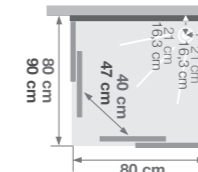

Moonlight 900 x 900mm

- Shower valve not included
- Suitable for fitting electric shower
- Cristalplus glass to reduce limescale build up

CODE CA11A12GB PRICE €1500.00

Moonlight 800 x 800mm

- Shower valve not included
- Suitable for fitting electric shower
- Cristalplus glass to reduce limescale build up

CODE CA116A12GB PRICE €1480.00