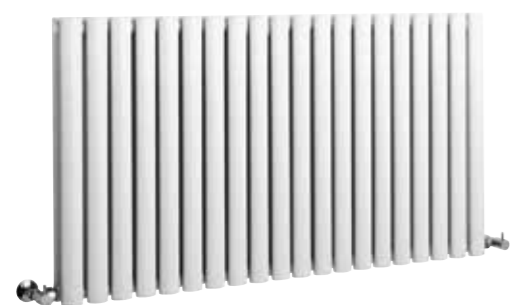

REVIVE

CODE	COLOUR	DESCRIPTION	DIMENSIONS H x W	BTU	PIPE CENTRES	PRICE
UHL326	White	Double Panel	1800 x 354mm	4507	424mm	€452.00
UHL368	White	Double Panel	1500 x 354mm	3924	424mm	€405.00
UHL328	White	Double Panel	633 x 826mm	4125	915mm	€548.00
UHL329	White	Double Panel	635 x 1175mm	5732	1265mm	€770.00
UHL324	White	Single Panel	633 x 826mm	2757	896mm	€405.00
UHL325	White	Single Panel	635 x 1180mm	3931	1250mm	€595.00
UHL323	White	Single Panel	1800 x 354mm	2692	424mm	€357.00
UHL367	White	Single Panel	1500 x 354mm	2494	430mm	€310.00
UHLA78	Anthracite	Single Panel With Mirror	1800 x 499mm	3368	569mm	€595.00
UHLA79	Anthracite	Double Panel With Mirror	1800 x 499mm	5186	569mm	€865.00
UHLA76	Anthracite	Double Panel	1500 x 354mm	3924	424mm	€420.00
UHLA77	Anthracite	Double Panel	1800 x 354mm	4507	424mm	€469.00
UHLS86	Silver	Double Panel	1500 x 354mm	3842	424mm	€436.00
UHLS87	Silver	Double Panel	1800 x 354 mm	4726	424mm	€485.00
UHLB76	Black	Double Panel	1500 x 354mm	3924	424mm	€436.00
UHLB77	Black	Double Panel	1800 x 354mm	4507	424mm	€485.00
UHLB20	Black	Horizontal Fixing Panel	-	-	-	€55.50
UHLS20	Silver	Horizontal Fixing Panel	-	-	-	€55.50
UHLA20	Anthracite	Horizontal Fixing Panel	-	-	-	€55.50
UHL220	White	Horizontal Fixing Panel	-	-	-	€55.50