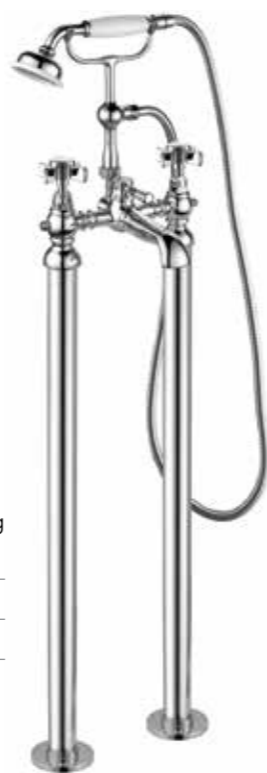

CODE AVEC88

PRICE €489.00

Free Standing Bath Shower Mixer

- Minimum operating pressure 1.0 bar

CODE AVWG88

PRICE €469.00

ADONIS

Freestanding Bath