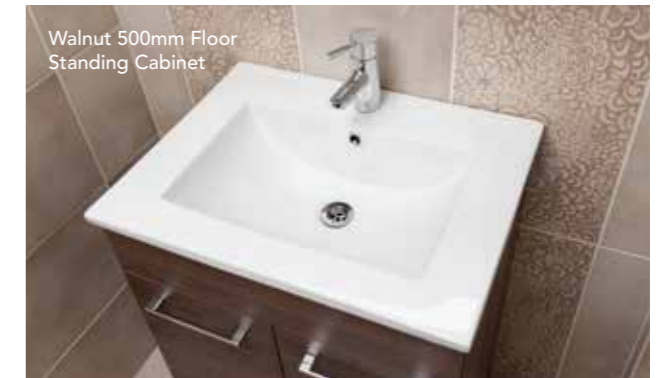

Grey Molina 500mm Floor Standing Cabinet

600mm Base Unit

Black 600mm Floor Standing Cabinet

Walnut 600mm Floor Standing Cabinet

Walnut 500mm Floor Standing Cabinet

CODE	DESCRIPTION	PRICE
BAR600W	Barca 600mm Base Unit Only H: 800mm D: 445mm W: 592mm	€140.28
BAR750W	Barca 750mm Base Unit Only H: 800mm D: 445mm W: 745mm	€252.30
BAR900W	Barca 900mm Base Unit Only H: 800mm D: 445mm W: 895mm	€315.00
BAR600C	Barca 600mm Ceramic Basin	€116.34
BAR750C	Barca 750mm Ceramic Basin	€136.50
BAR900C	Barca 900mm Ceramic Basin	€177.49