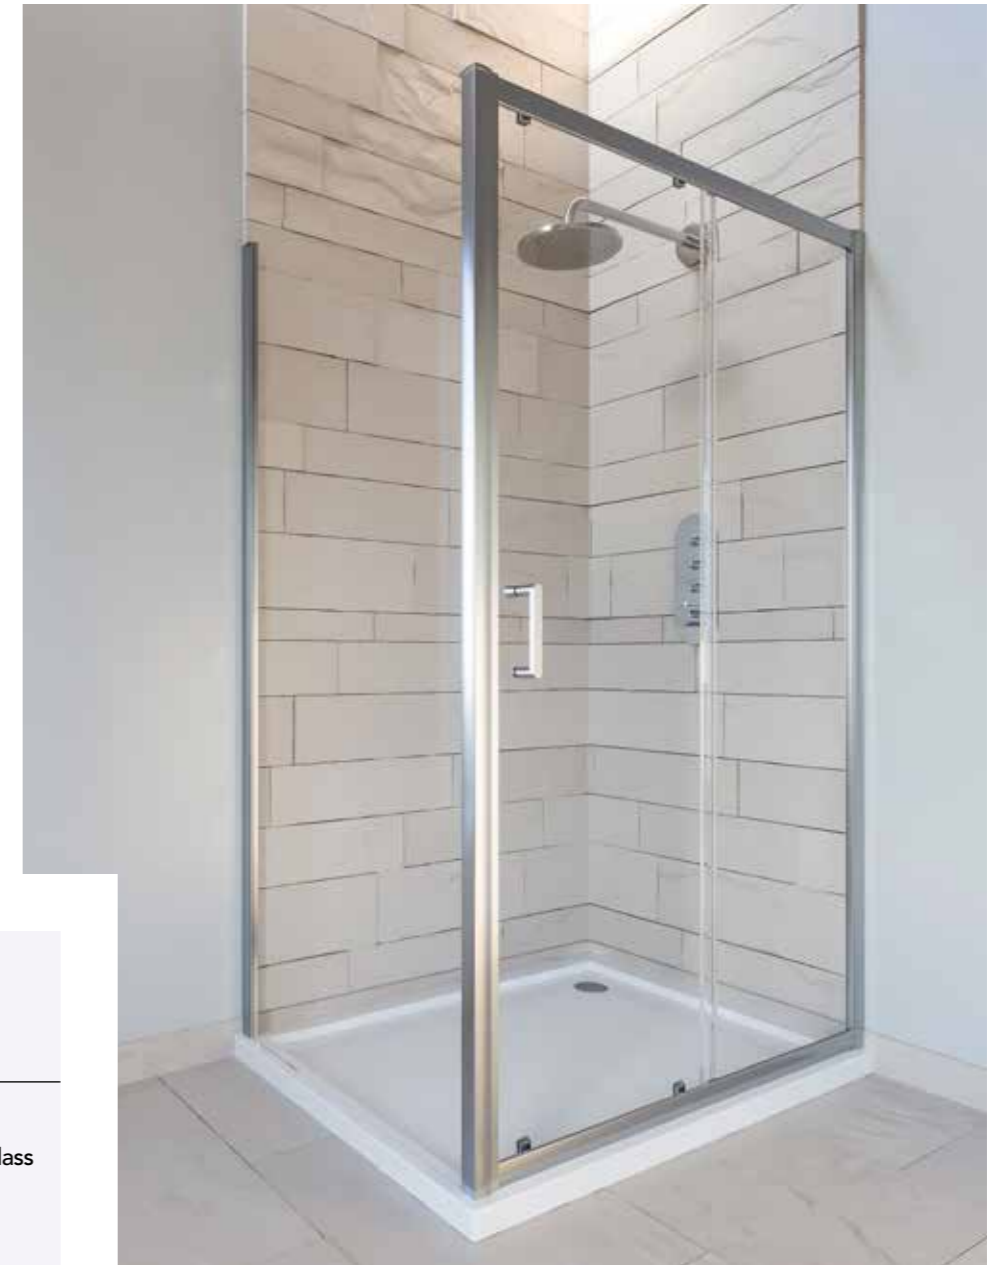

CASANUOVA

SIDE PANELS

CODE	DESCRIPTION	ADJUSTMENT	PRICE
CNVP700	Side Panel 700mm	665 - 690mm	€209.00
CNVP760	Side Panel 760mm	725 - 750mm	€209.00
CNVP800	Side Panel 800mm	765 - 790mm	€209.00
CNVP900	Side Panel 900mm	865 - 890mm	€209.00
CNVP1000	Side Panel 1000mm	965 - 990mm	€219.00

CODE	DESCRIPTION	ADJUSTMENT	OPENING	PRICE
CNVH760	Pivot Door 760mm	710 - 760mm	485mm	€299.00
CNVH800	Pivot Door 800mm	750 - 800mm	525mm	€319.00
CNVH900	Pivot Door 900mm	850 - 900mm	605mm	€329.00