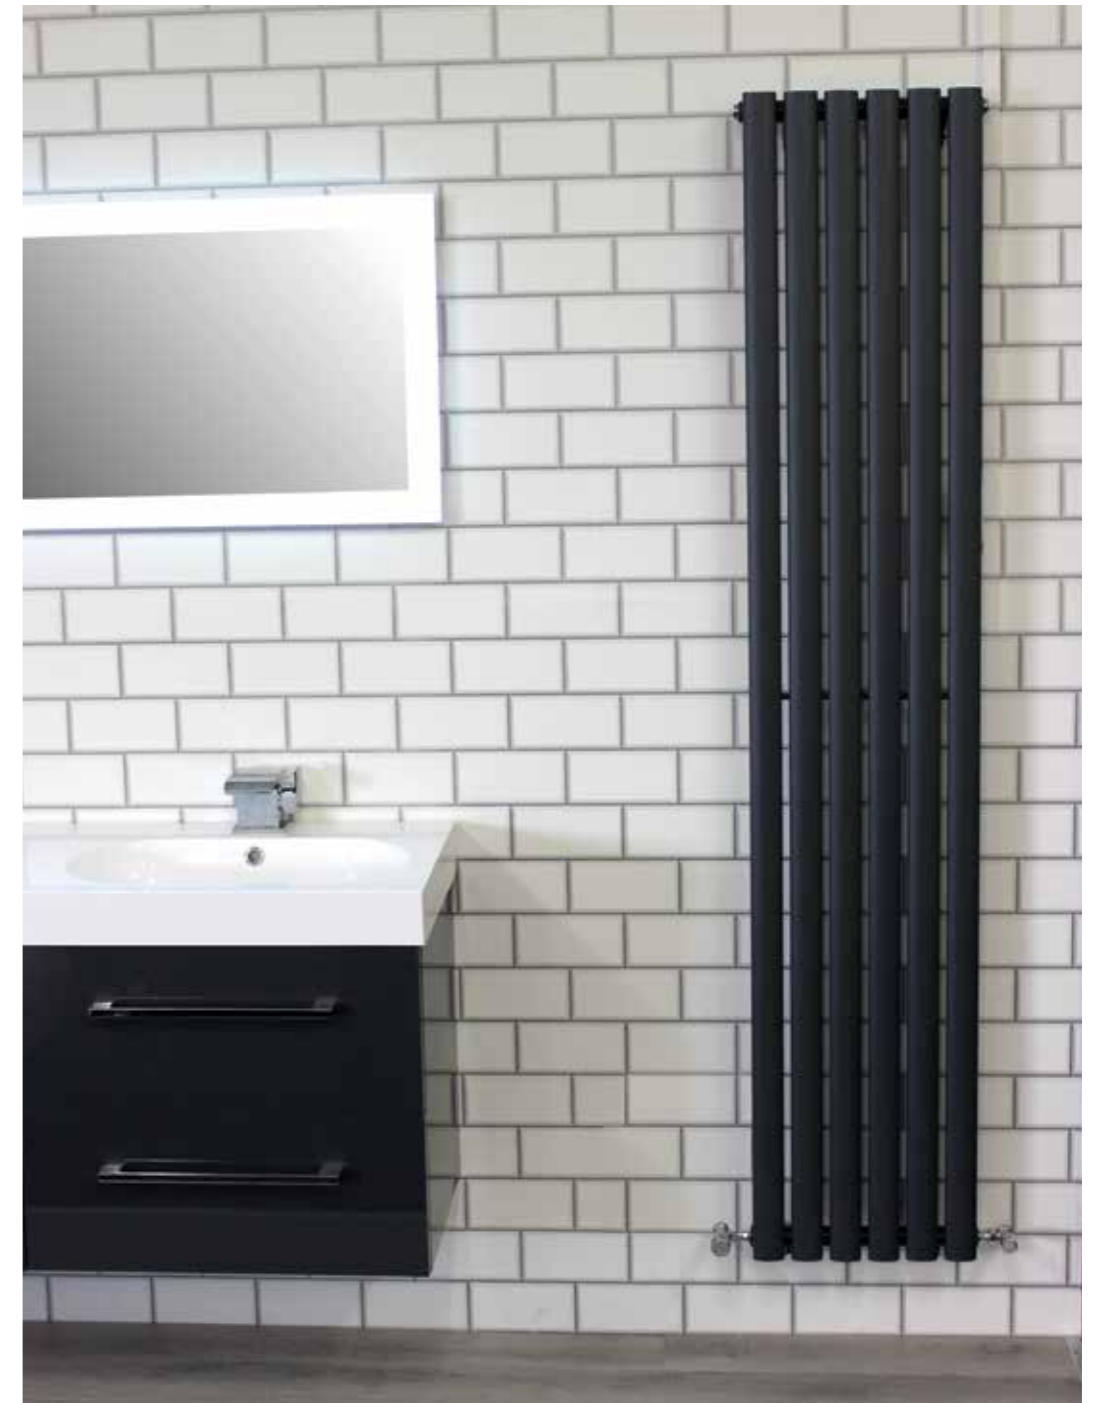

SPOLETTO

CODE	DESCRIPTION	DIMENSIONS H x W	BTU	PIPE CENTRES	PRICE
USPO001A	Spoletto Single Panel	1800 x 360mm	2691	430mm	€252.00
USPO002A	Spoletto Double Panel	1800 x 360mm	5260	430mm	€441.00

MILAN

VENIEZIA