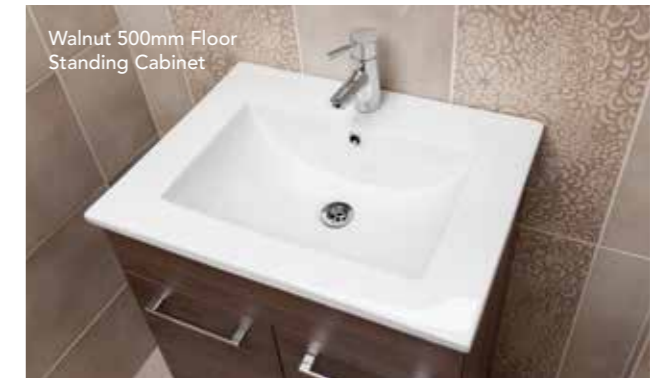

BARCA

Grey Molina 500mm Floor Standing Cabinet

600mm Base Unit

Black 600mm Floor Standing Cabinet

Walnut 600mm Floor Standing Cabinet

Walnut 500mm Floor Standing Cabinet

CODE	DESCRIPTION	PRICE
BAR600W	Barca 600mm Base Unit Only H: 800mm D: 445mm W: 592mm	€140.28
BAR750W	Barca 750mm Base Unit Only H: 800mm D: 445mm W: 745mm	€252.30
BAR900W	Barca 900mm Base Unit Only H: 800mm D: 445mm W: 895mm	€315.00
BAR600C	Barca 600mm Ceramic Basin	€116.34
BAR750C	Barca 750mm Ceramic Basin	€136.50
BAR900C	Barca 900mm Ceramic Basin	€177.49