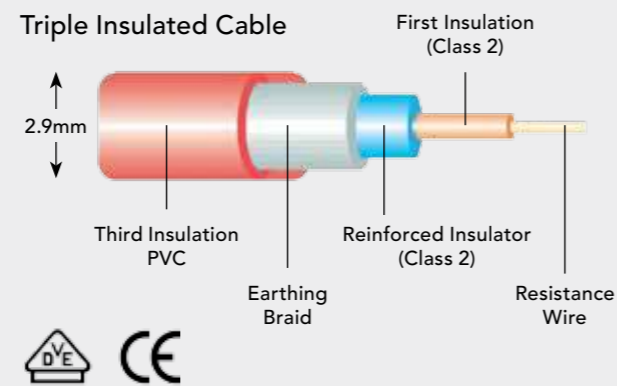

COSYTOES

Suitable for domestic and commercial installations, Cosytoes TRADEMAT is ideal for almost anywhere that requires efficient and economical heating.

Now you can have the affordable luxury and practicality of a tile or stone floor that is warm and inviting to walk on, even on the coldest days.

Cosytoes TRADEMAT can also be installed in a screed or self-levelling compound under most floor finishes such as hardwood and laminate following manufacturers advice, and carpet or vinyl.

- Completely safe
- Maintenance free
- Efficient, intelligent control
- 160 watts per square metre
- Safe 9 watts per linear metre
- Suitable for insulated concrete or timber sub-floors
- More wall space, no radiators
- Healthier environment, less airborne dust

“That warm comfortable feeling begins with the feet”

3 Simple and Easy Steps

1. **1. EASY TO SIZE**
   Floor area in sq.m. less than 10%, less any area of fixed objects.
2. **2. EASY TO LAY**
   Staple, hot glue, clip, screw or use Cosytoes plastic push in fixings to fix down the backing net. Cut the net between wire loops to change direction. Correct spacing assured. Simply tile the floor as normal using flexible adhesive.
3. **3. EASY TO USE**
   Use Cosytoes pre-programmed Timerstat for accurate simple time and temperature control.

Full installation instructions included.

USE ANY COMBINATION OF THE FOLLOWING TO HEAT THE REQUIRED AREA.
ALWAYS CHOOSE THE MAT OR COMBINATION THAT IS EQUAL TO OR LESS THAN YOUR REQUIRED AREA.

Code	Product	Output Watts / m.sq.	Total Output Watts	Area Covered Square Metres	Matt Size	Price
COSYTM10	TM1	160	160	1	0.5m x 2.0m	€124.12
COSYTM15	TM1.5	160	240	1.5	0.5m x 3.0m	€164.65
COSYTM20	TM2	160	320	2	0.5m x 4.0m	€205.19
COSYTM25	TM2.5	160	400	2.5	0.5m x 5.0m	€245.72
COSYTM30	TM3	160	480	3	0.5m x 6.0m	€273.57

Manual Timerstat

1. **Features**
2. Simple on / off button
   - Useful individual room stat for timed circuits
   - 16amp switching capacity up to 23m² of mat
   - Floor sensor included
   - Twist dial temperature adjustment

CODE COSYSTAT PRICE €84.24