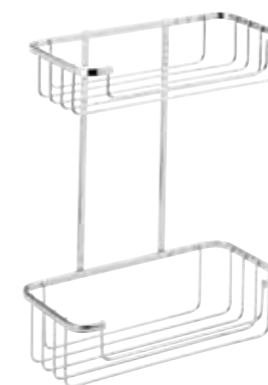

UNIVERSAL ACCESSORIES

CRQM360541
Flat 2 Tier Basket
315mm x 250mm x 125mm
PRICE €36.00