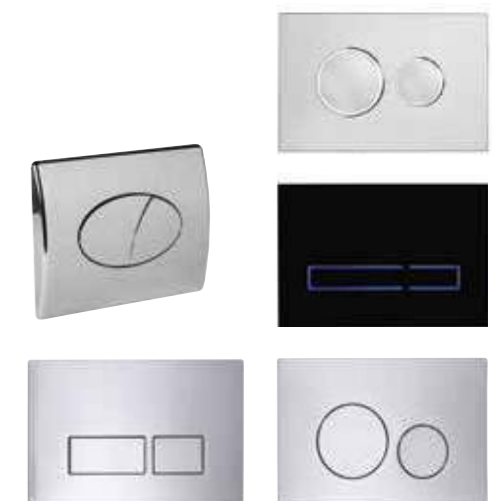

FLUSH PLATE OPTIONS

CODE	DESCRIPTION	PRICE
TAVTR9017	Traditional Dual Flush Plate Chrome	€50.25
TAVELFP	Ellipse Dual Flush Plate Chrome	€44.71
TAVSQFB	Square Dual Flush Button Chrome	€16.39
TAVSQFPC	Square Flush Push Plate Chrome	€44.54
TAVSQFPW	Square Flush Push Plate White	€34.00
TAVCRFPC	Circles Push Plate Chrome	€44.54
TAVCRFPW	Circles Push Plate White	€34.00
TAVTR9016	Sensor Flush Plate	€159.75