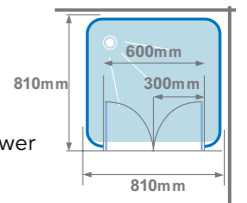

Consort

- Inward open saloon style Styrene doors
- 815mm x 815mm x 2020mm
- Suitable for fitting electric shower
- Suitable for fitting against one wall or into a corner
- Shower valve not included

CODE CA10GB PRICE €987.45