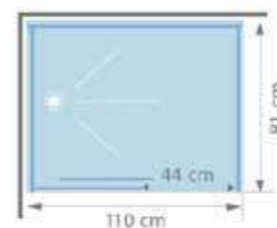

Moonlight 1100 x 800mm

- Shower valve not included
- Suitable for fitting electric shower
- Cristalplus glass to reduce limescale build up

CODE CA1197A12GB PRICE €1570.00