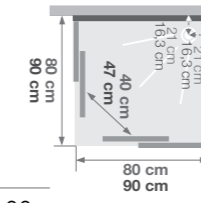

Moonlight 900 x 900mm

- Shower valve not included
- Suitable for fitting electric shower
- Cristalplus glass to reduce limescale build up

CODE CA11A12GB PRICE €1500.00

Moonlight 800 x 800mm

- Shower valve not included
- Suitable for fitting electric shower
- Cristalplus glass to reduce limescale build up

CODE CA116A12GB PRICE €1480.00