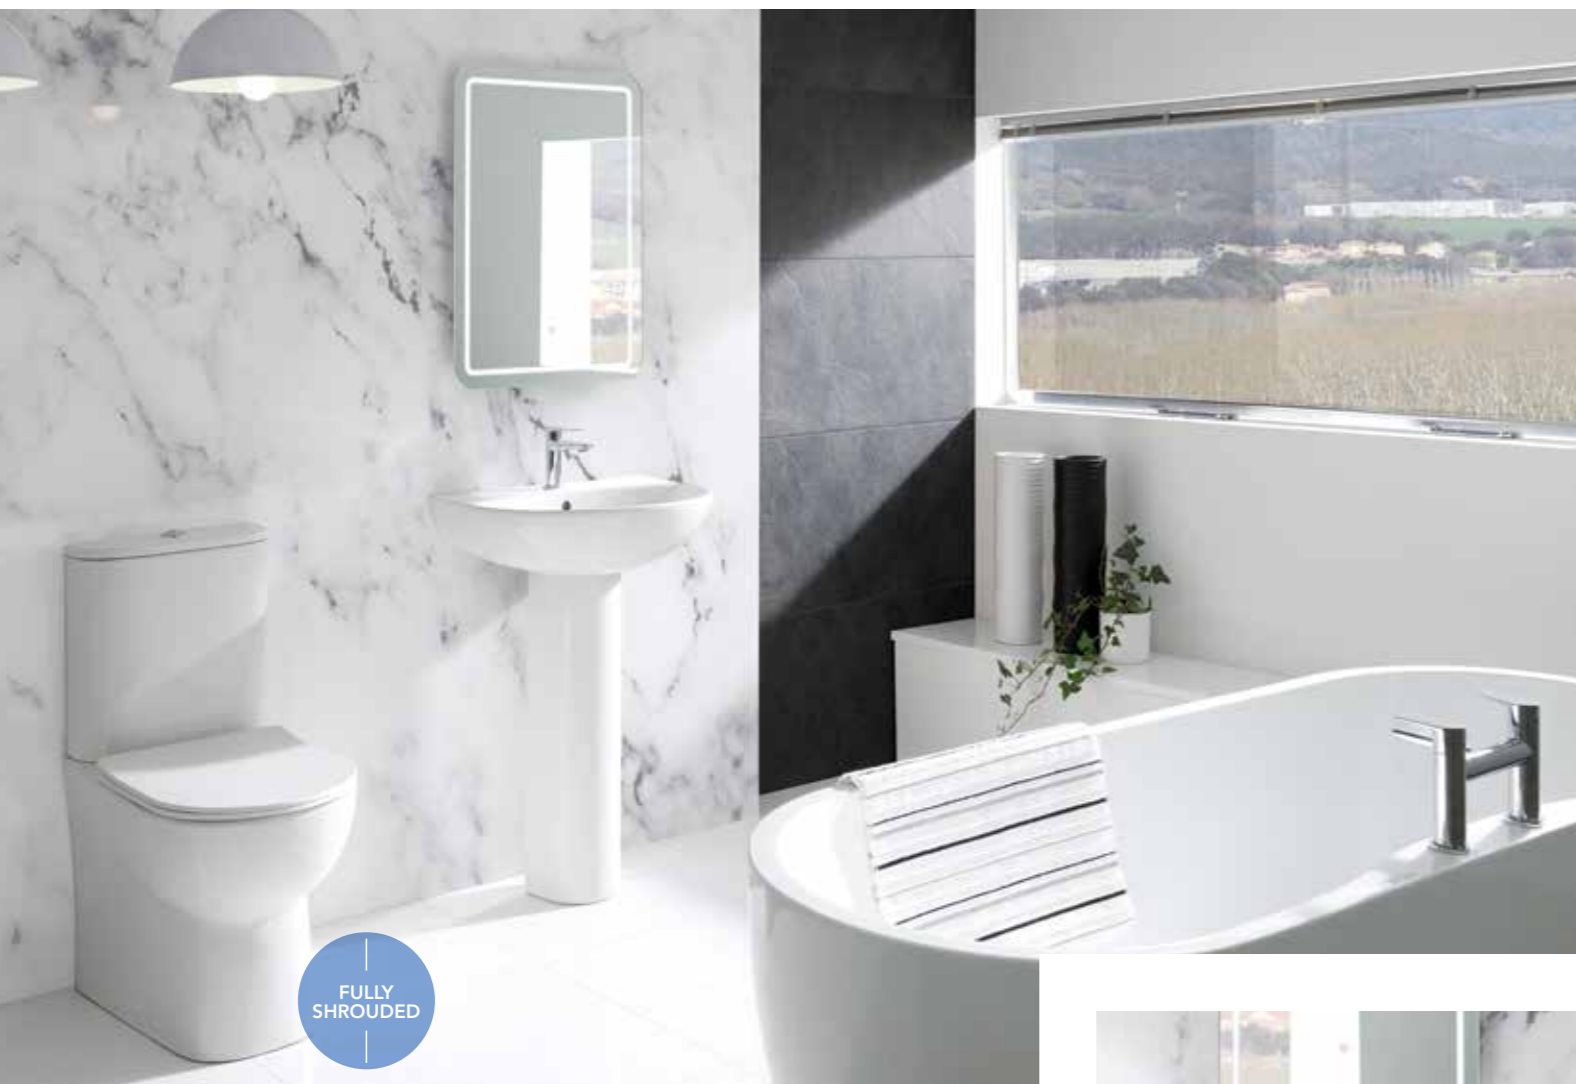

BOSTON

CODE	DESCRIPTION	PRICE
CBOSPAN	Boston Closed Couple WC Including Seat & Cover	€220.00
CBOSTAN	Boston Closed Couple Cistern	€70.00
CBOSBAS45	Boston 450mm Basin 1TH	€57.75
CBOSBAS50	Boston 500mm Basin 1TH	€73.50
CBOSBAS55	Boston 550mm Basin 1TH	€78.75
CBOSSPED	Boston Semi Pedestal	€48.30
CBOSFPED	Boston Full Pedestal	€48.30

FEATURES

- Fully Shrouded
- Rimless
- Short Projection
- Rimless technology