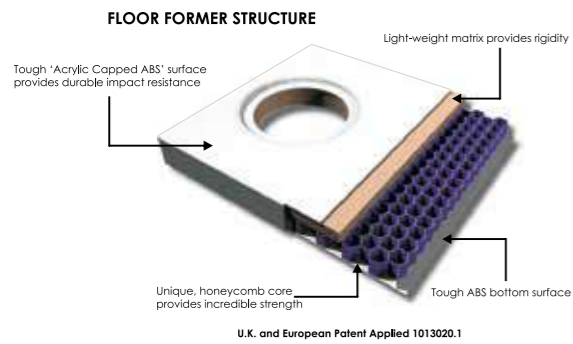

WET ROOM TRAY FORMERS

Independently tested to demonstrate that our unique patent applied structure can withstand in excess of 1 ton of applied weight without notable deflection. Whilst being incredibly strong, our formers have also remained light-weight. As an example, our 900mm x 900mm former weighs only 11.5kg. This level of performance is unmatched by any other floor former on the market.