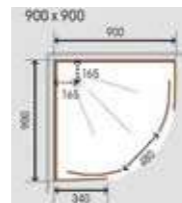

Moonlight Quad Slider

- Shower valve not included
- Suitable for fitting electric shower
- Cristalplus glass to reduce limescale build up

CODE CA118A12GB PRICE €1699.00