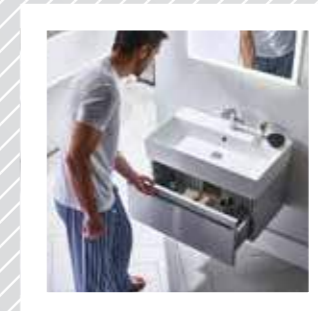

10 YEARS
on **Sanitary Ware**

10 YEARS
on Brassware, Baths, Shower Enclosures & Heated Towel Rails

5 YEARS
on **Destino Accessories**

BATHROOM FURNITURE

Product List & Page Number

RIMINI	10	MIRAE	34	TEMPO	48
K STORE	20	AURORA	36	FORUM	50
ATHENS	22	BARCA	38	COMPASS	52
SOLAR	26	TORRIAN	40	LANSDOWN	56
KALOS	28	MINIMALIST	42	VITORIA	58
LUCCA	30	FARO	44	BATH PANELS	60
PLAZZA	32	ESTANTE	45	MATCH	61
MERIT	33	YORK	46		