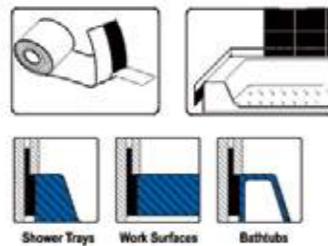

FLEXI-SEAL

Use Flexi-Seal to protect floors and ceilings from expensive water damage caused by leaks from shower trays, baths and work surfaces.

Flexi-Seal uses a combination of a durable flexible rubber with a waterproof butyl based adhesive to give maximum protection between the application surface and tiles or panels.

Since the rubber is flexible, it will maintain a watertight seal whilst allowing for a certain amount of movement that is inevitable, particularly with new builds.

Available in 2m, 3m, 4m, 10m & 20m rolls.

CODE TFLEXI2	2m	€26.85
CODE TFLEXI3	3m	€40.29
CODE TFLEXI4	4m	€53.20
CODE TFLEXI10	10m	€131.73
CODE TFLEXI20	20m	€253.31