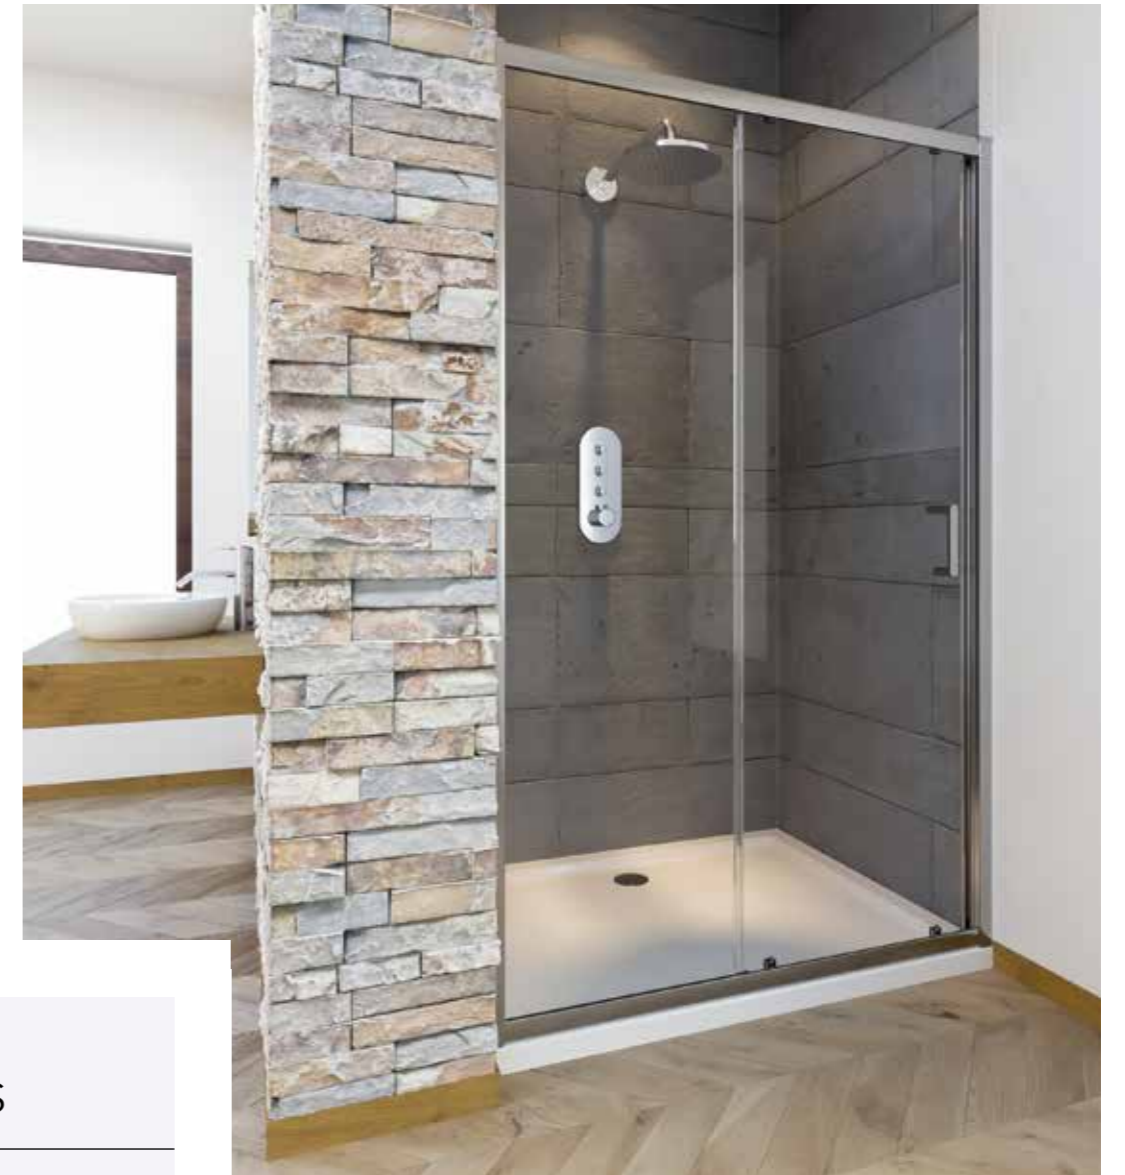

CASANUOVA

QUADRANT & OFFSET QUADRANT DOORS

GENERAL FEATURES

- 1900 height
- 6mm toughened safety glass
- Minimalist design with anodised bright silver profiles
- Easy Clean Glass on inside
- Double rollers with quick release
- Profile cover caps included
- Reversible
- Tested to standard EN14428
- CE certified

GENERAL FEATURES

- 1900 height
- 6mm toughened safety glass
- Minimalist design with anodised bright silver profiles
- Easy Clean Glass on inside
- Double rollers with quick release
- Profile cover caps included
- Reversible
- Tested to standard EN14428
- CE certified

CODE	DESCRIPTION	ADJUSTMENT	OPENING	PRICE
CNVQ800	800mm	765 - 790mm	410mm	€379.00
CNVQ900	900mm	865 - 890mm	540mm	€399.00
CNVQ1000	1000mm	965 - 990mm	540mm	€409.00
CNVQ108	1000 x 800mm	765 / 965mm - 790 / 990mm	475mm	€429.00
CNVQ109	1000 x 900mm	865 / 965mm - 890 / 990mm	540mm	€429.00
CNVQ128	1200 x 800mm	765 / 1165mm - 790 / 1190mm	475mm	€459.00
CNVQ129	1200 x 900mm	865 / 1165mm - 890 / 1190mm	540mm	€469.00

CODE	DESCRIPTION	ADJUSTMENT	OPENING	PRICE
CNVS100	Sliding Door 1000mm	950 - 1000mm	380mm	€359.00
CNVS110	Sliding Door 1100mm	1050 - 1100mm	430mm	€359.00
CNVS120	Sliding Door 1200mm	1150 - 1200mm	480mm	€359.00
CNVS140	Sliding Door 1400mm	1350 - 1400mm	580mm	€379.00
CNVS150	Sliding Door 1500mm	1450 - 1500mm	580mm	€389.00
CNVS160	Sliding Door 1600mm	1550 - 1600mm	580mm	€389.00
CNVS170	Sliding Door 1700mm	1650 - 1700mm	580mm	€399.00