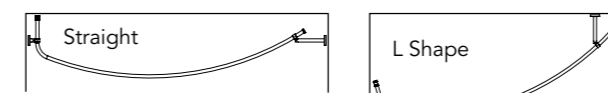

CODE	FINISH	PRICE
CROAD108341	Chrome	€82.68