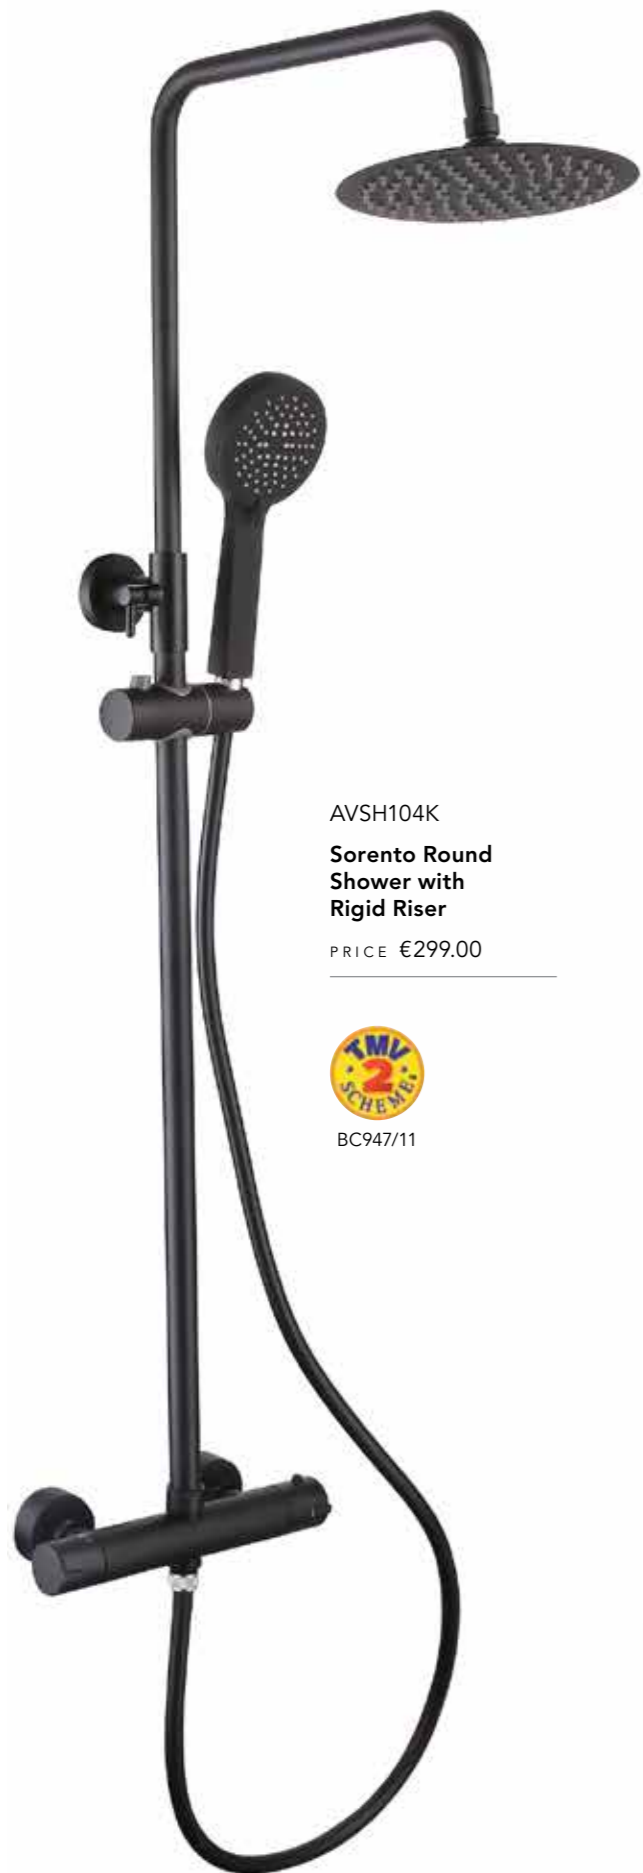

BC1119/1212 BC947/11

SORENTO BLACK SHOWER VALVES

AVSH104K
**Sorento Round
Shower with
Rigid Riser**
PRICE €299.00

ASWB13K
**Sorento Handset
and Outlet
Parking Set**
PRICE €149.00

ASR01K
**Sorento
Square
Slide Rail**
PRICE €199.00