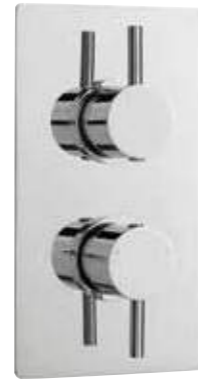

DAL600
Twin Concealed Thermostatic Shower Valve
PRICE €275.63