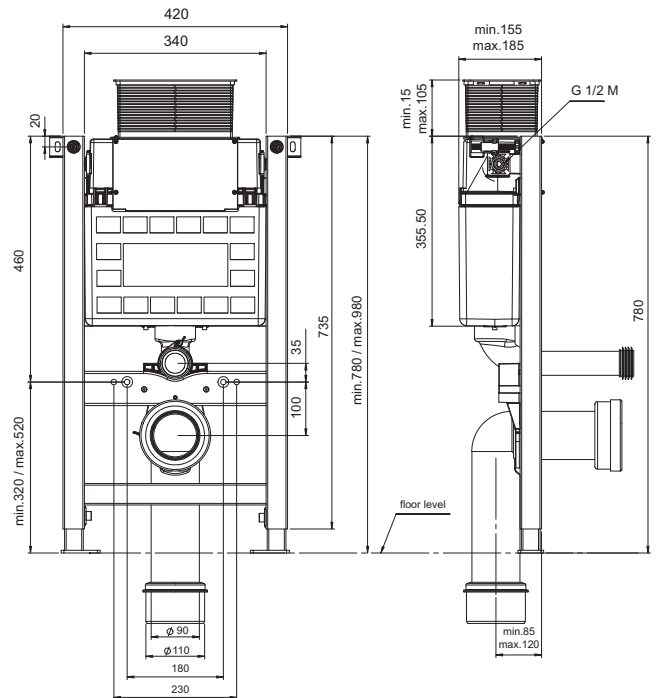

**FASTFIX frame
for wall hung wc**

W420 x H780-880 x D155-185mm
includes pan connectors with top
and front access dual flush
compact cistern and fascia plate
[excluding wc pan]

TO64113P47 - CHROME
TO64113P48 - WHITE
TO64113P49 - BLACK