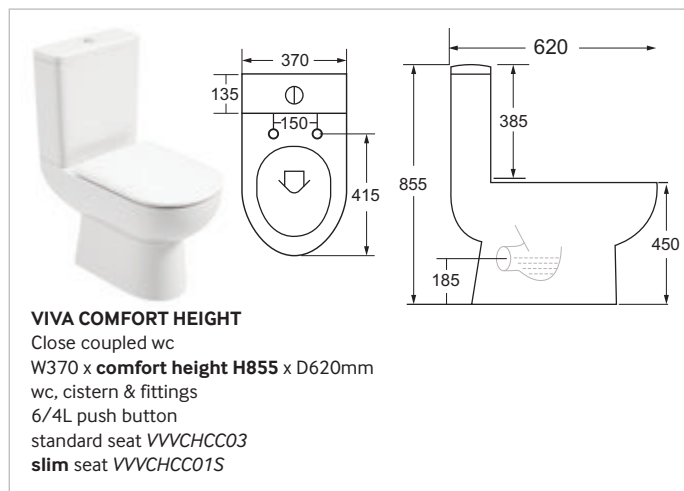

Using the scale 1 square = 200mm

AMANDA
Wall Hung RIMLESS wc
standard seat *AMAWH06*
slim seat *AMAWH02*

AMANDA
Back to Wall RIMLESS wc
standard seat *AMABTW06*
slim seat *AMABTW01*

CONCEALED CISTERN
6/4L dual flush, chrome
flush plate
CPS125CP