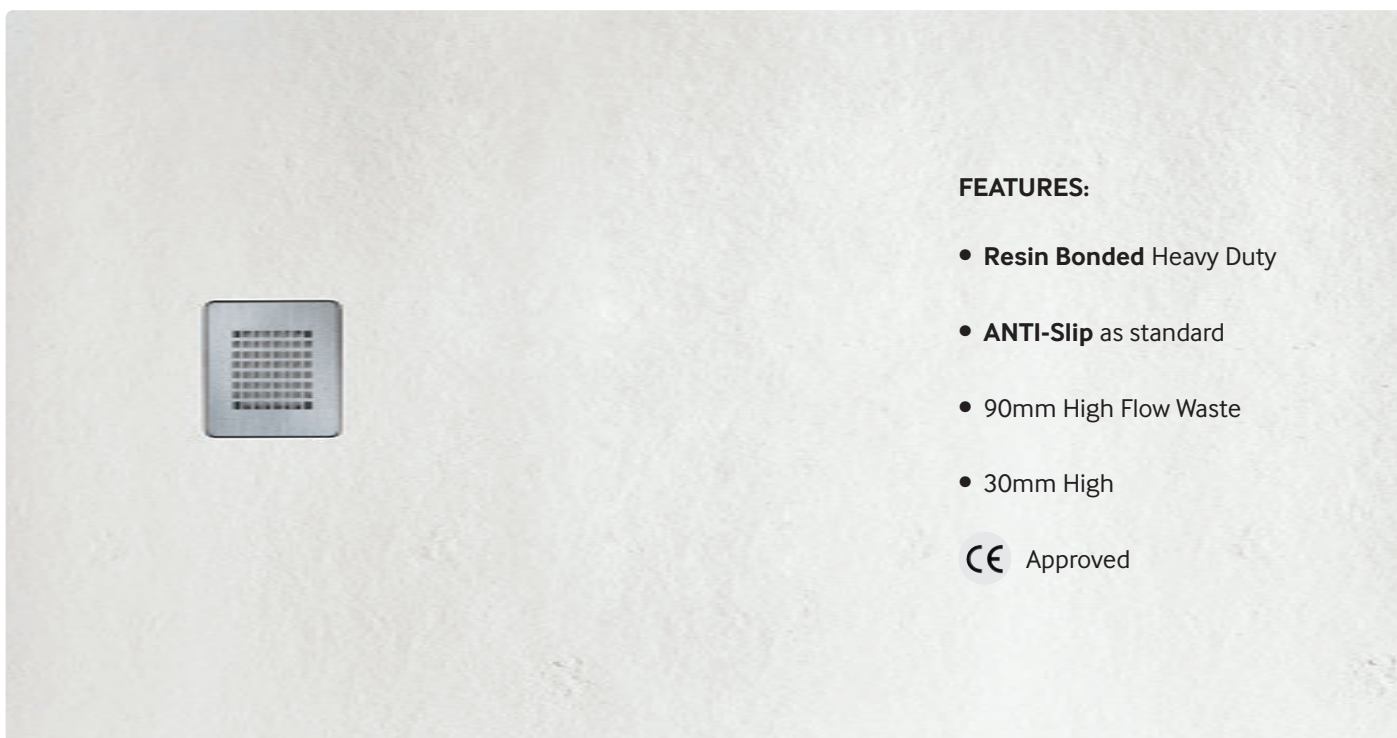

FEATURES:

- **Resin Bonded Heavy Duty**
- **ANTI-Slip** as standard
- 90mm High Flow Waste
- 30mm High

CE Approved