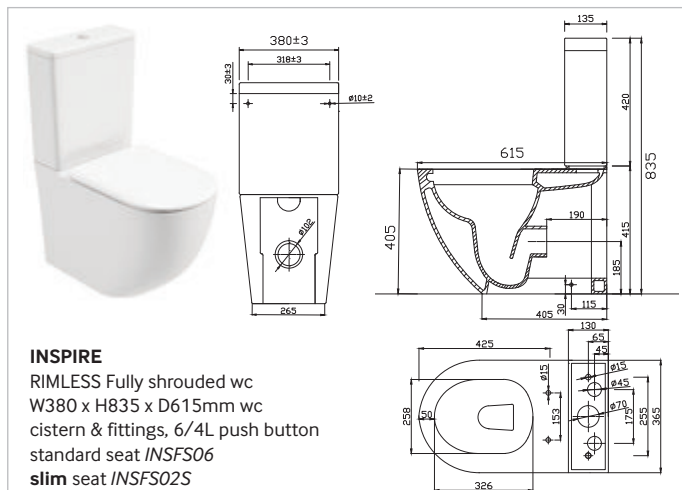

Using the scale 1 square = 200mm

AMANDA
Wall Hung RIMLESS wc
standard seat *AMAWH06*
slim seat *AMAWH02*

AMANDA
Back to Wall RIMLESS wc
standard seat *AMABTW06*
slim seat *AMABTW01*

CONCEALED CISTERN
6/4L dual flush, chrome
flush plate
CPS125CP