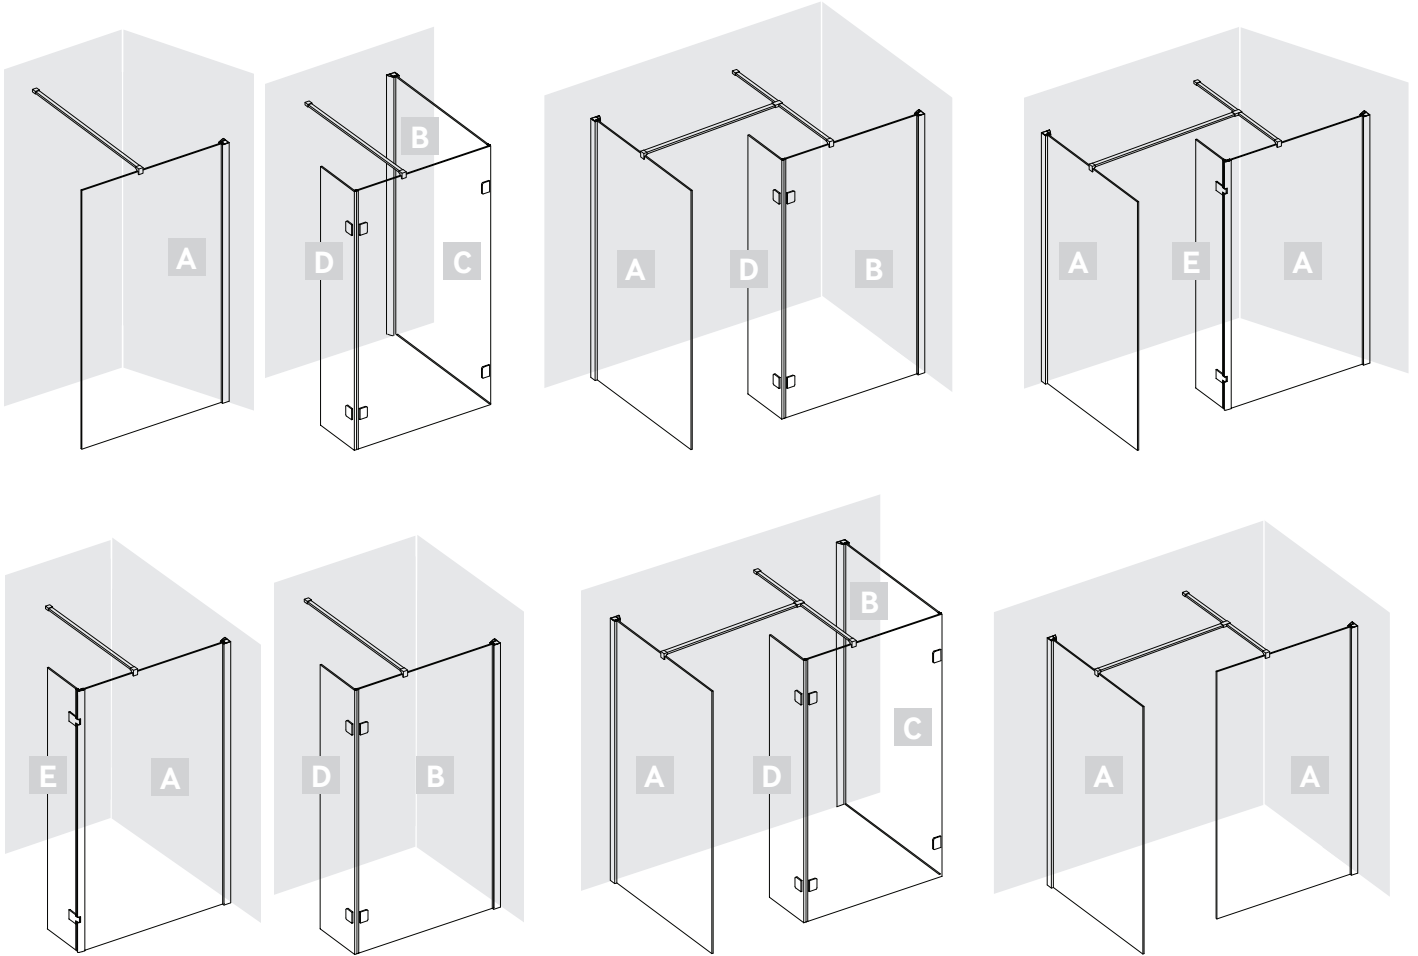

STUDIO Wetroom Panel can be fitted directly onto a tiled floor or onto a shower tray

CLEAR SHIELD
easy clean glass

8 mm
GLASS

LIFETIME
GUARANTEE

PERMUTATIONS USING STUDIO LUXURY WETROOM PANELS

All of our **STUDIO** collection of wetroom panels features **CLEAR SHIELD** water repellent glass which helps prevent the build up of limescale dirt and soap deposits making glass easy to clean.