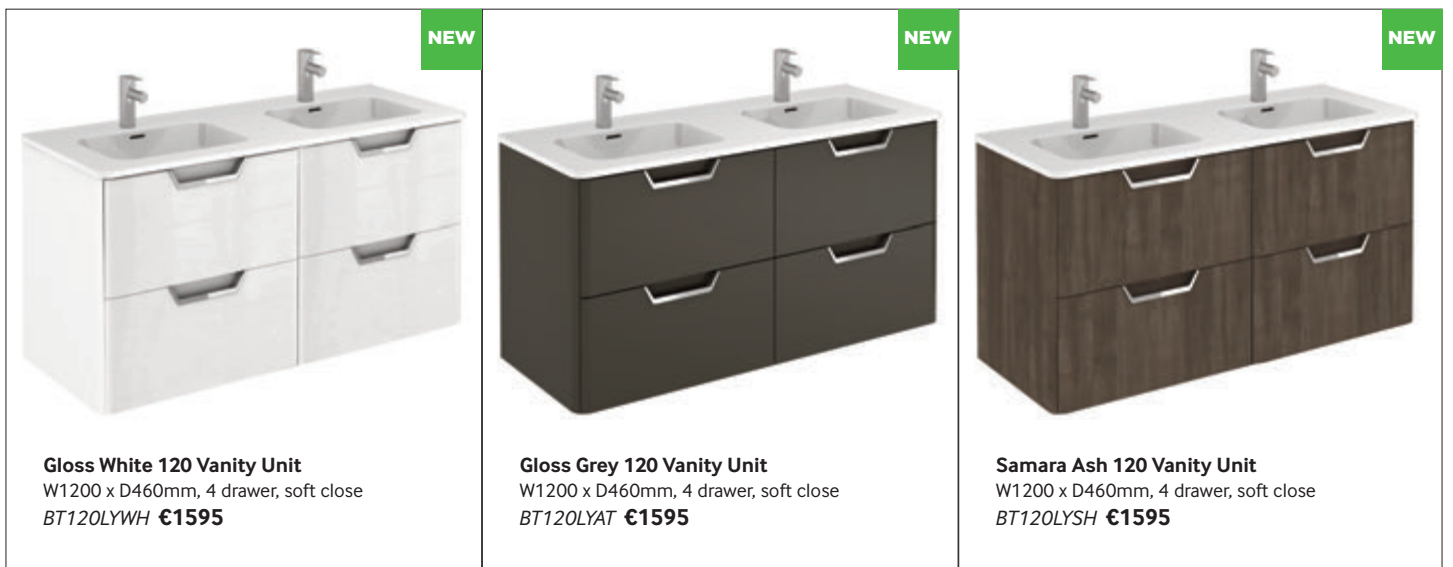

Gloss White 120 Vanity Unit
W1200 x D460mm, 4 drawer, soft close
BT120LYWH €1595

Gloss Grey 120 Vanity Unit
W1200 x D460mm, 4 drawer, soft close
BT120LYAT €1595

Samara Ash 120 Vanity Unit
W1200 x D460mm, 4 drawer, soft close
BT120LYSH €1595