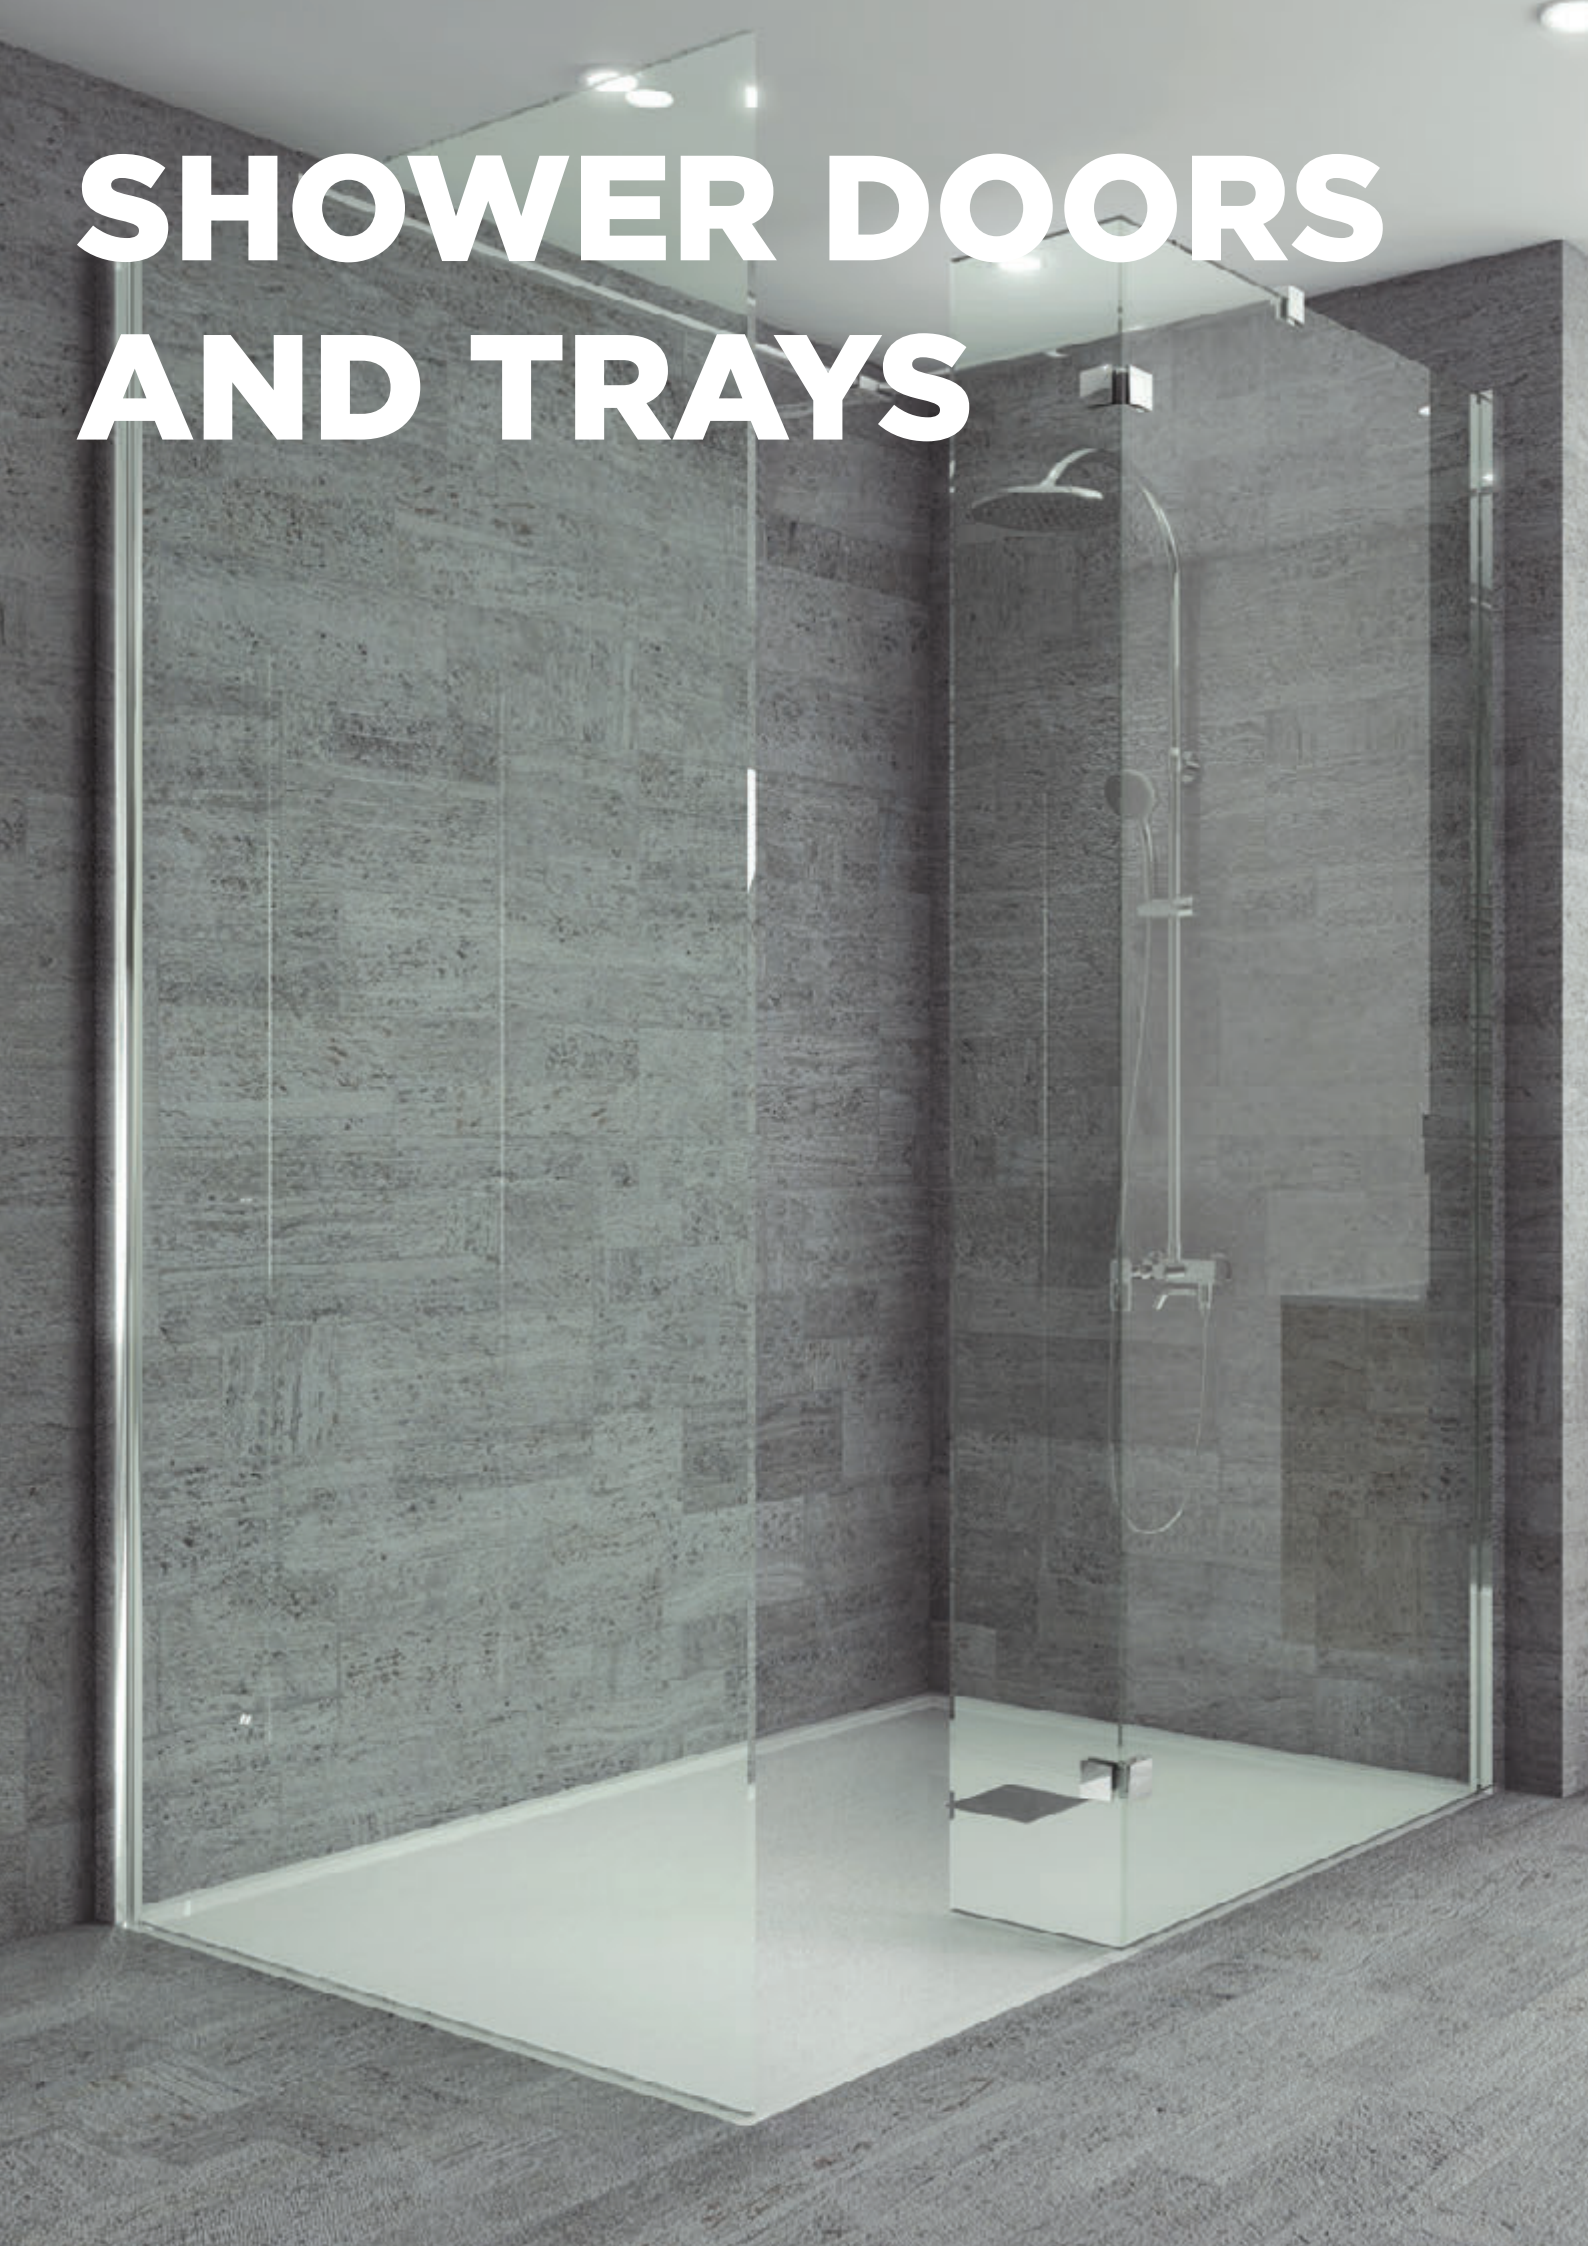

Round Wall Connection Elbow
 ME0002 €20

SHOWER DOORS AND TRAYS

SHOWER DOORS AND TRAYS COLLECTION

KRISTAL Shower Doors are a specialist division of The **SONAS Bathroom Collection** focusing on the development and manufacturing of shower enclosures and wetroom panels for the Irish Market. Each enclosure undergoes strict quality control and is made to exacting European standards, manufactured from polished silver aluminium with safety toughened glass. Create the look you want from our extensive selection as each range represents its own set of design details as well as unique features for a truly distinctive identity.