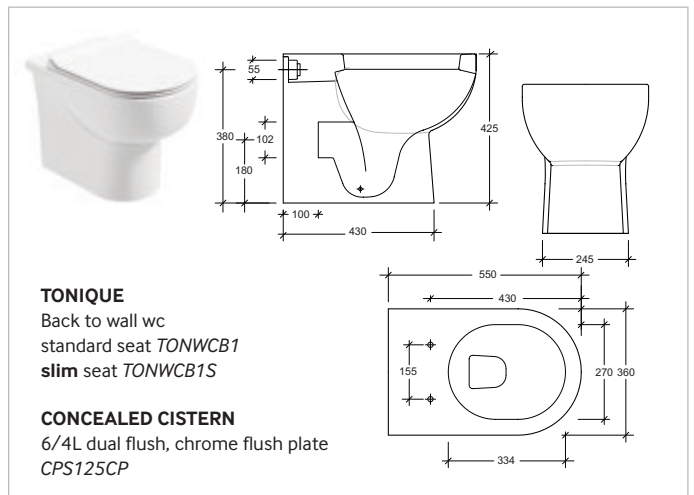

Using the scale 1 square = 200mm

AMANDA
Wall Hung RIMLESS wc
standard seat *AMAWH06*
slim seat *AMAWH02*

AMANDA
Back to Wall RIMLESS wc
standard seat *AMABTW06*
slim seat *AMABTW01*

CONCEALED CISTERN
6/4L dual flush, chrome
flush plate
CPS125CP