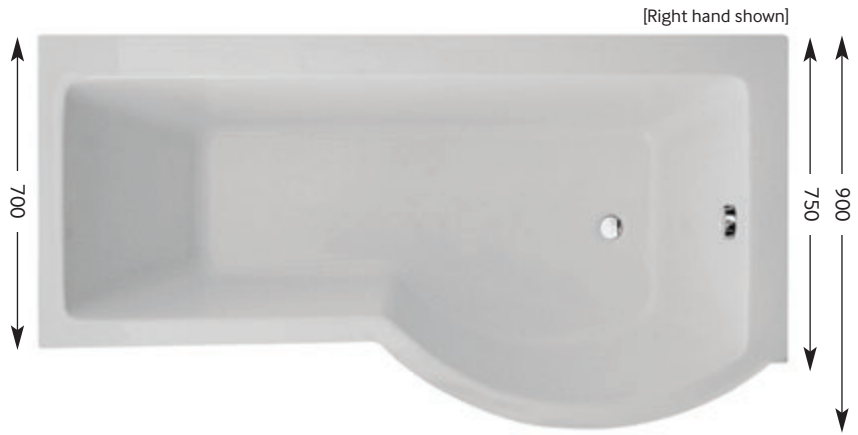

P SHAPE

SINGLE ENDED SHOWER BATH

Bath including fixed bathscreen [right hand shown]

Bath including fixed bathscreen [left hand shown]

END Panel SANPLEND €105

CLEAR SHIELD
easy clean glass

P SHAPE bath screen features **CLEAR SHIELD** water repellent glass which helps prevent the build up of limescale dirt and soap deposits making glass easy to clean