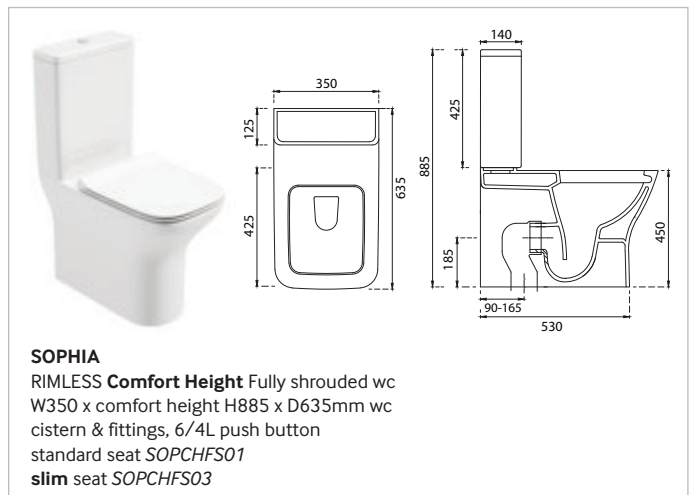

Using the scale 1 square = 200mm

AMANDA
Wall Hung RIMLESS wc
standard seat *AMAWH06*
slim seat *AMAWH02*

AMANDA
Back to Wall RIMLESS wc
standard seat *AMABTW06*
slim seat *AMABTW01*

CONCEALED CISTERN
6/4L dual flush, chrome
flush plate
CPS125CP