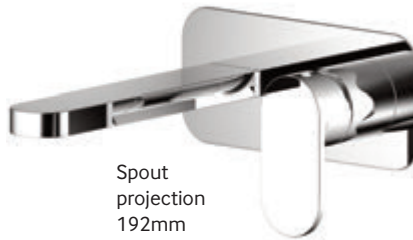

Bidet Mixer
min. operating pressure: 0.2 bar
CORN008 **€95**

NEW

4 Hole Bath Shower Mixer
min. operating pressure: 1 bar
CORN009 **€220**

NEW

Basin Taps
min. operating pressure: 0.2 bar
CORN111 **€90**

Spout
projection
192mm