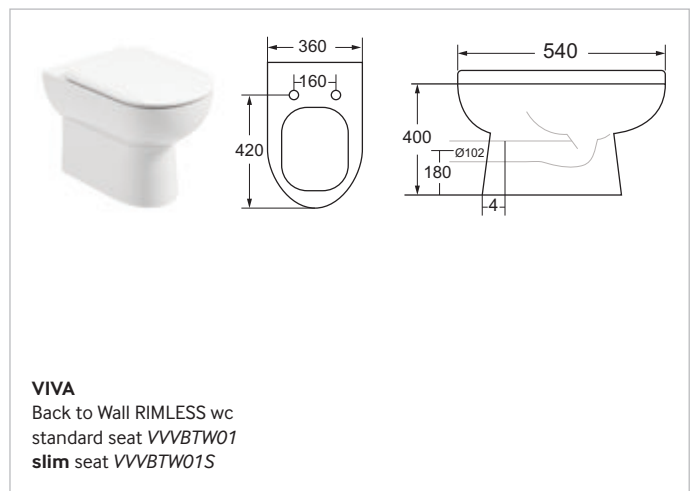

Using the scale 1 square = 200mm

AMANDA
Wall Hung RIMLESS wc
standard seat *AMAWH06*
slim seat *AMAWH02*

AMANDA
Back to Wall RIMLESS wc
standard seat *AMABTW06*
slim seat *AMABTW01*

CONCEALED CISTERN
6/4L dual flush, chrome
flush plate
CPS125CP