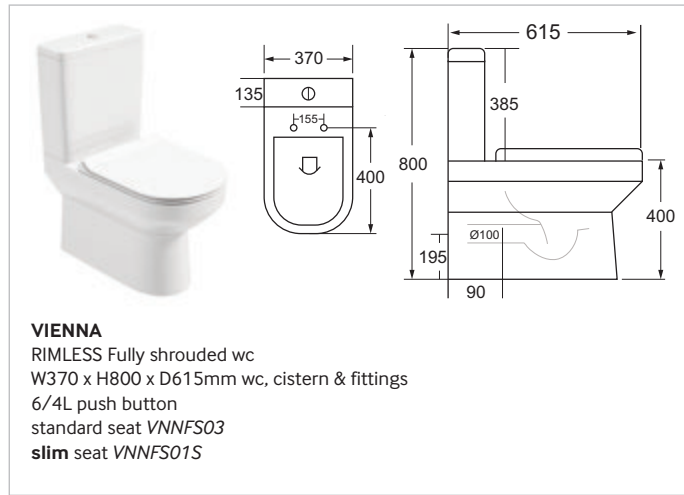

Using the scale 1 square = 200mm

AMANDA
Wall Hung RIMLESS wc
standard seat *AMAWH06*
slim seat *AMAWH02*

AMANDA
Back to Wall RIMLESS wc
standard seat *AMABTW06*
slim seat *AMABTW01*

CONCEALED CISTERN
6/4L dual flush, chrome
flush plate
CPS125CP