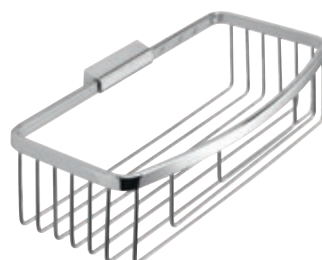

TRINIDAD Soap Basket
Chrome
GEDS01813 €105