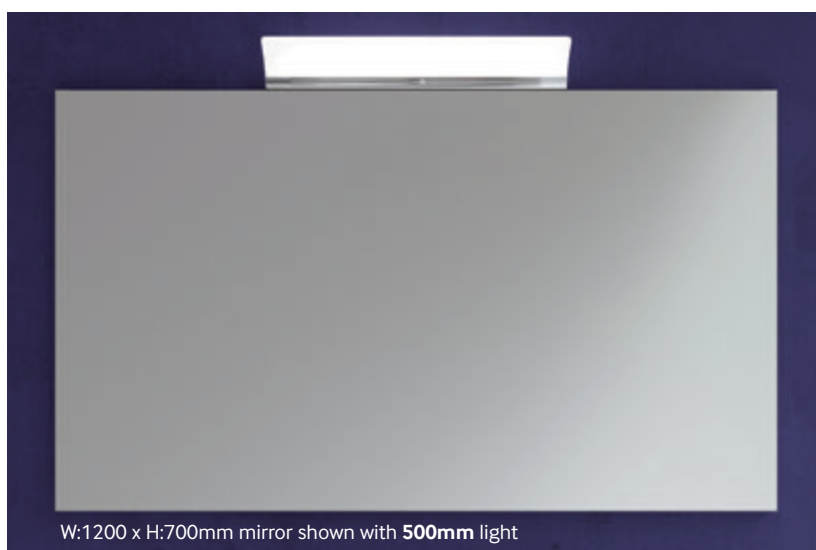

Mirror width	Mirror height	KIT Code	PRICE
600mm	700mm	NAY60CP	€349
800mm	700mm	NAY80CP	€369
1000mm	700mm	NAY100CP	€389
1200mm	700mm	NAY1200CP	€399

ANGELA

MIRROR & LIGHT

W:600 x H:700mm shown with **300mm** light