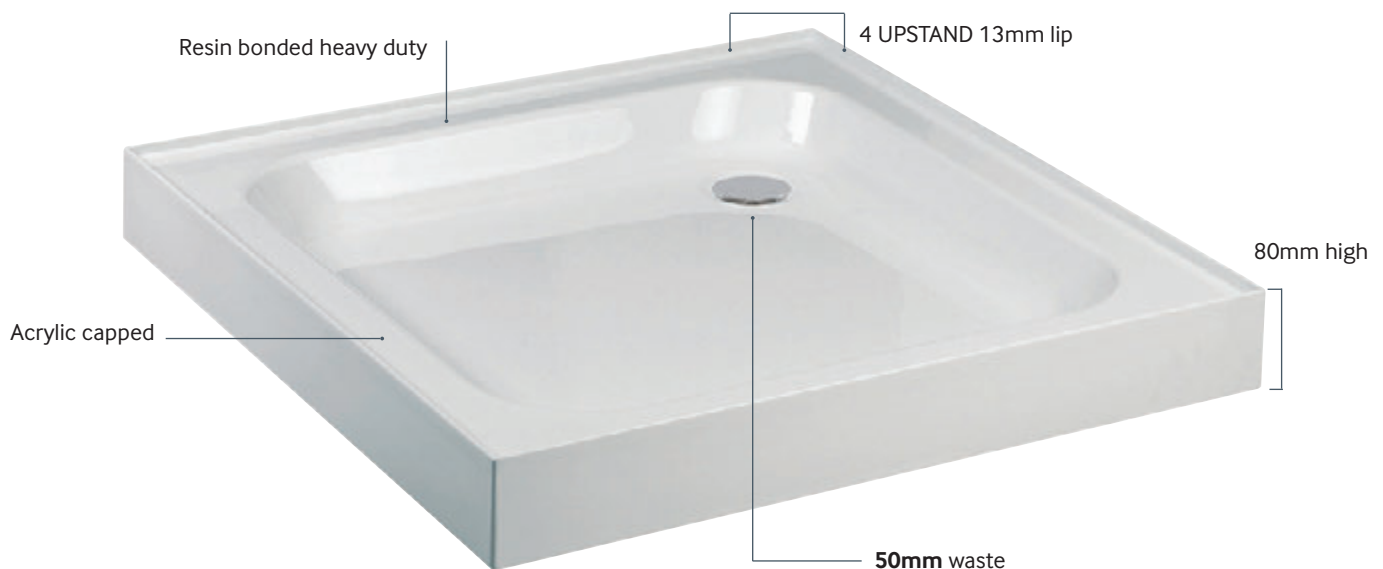

STANDARD FLAT TOP

The ULTRA CAST™ acrylic capped shower tray combines all the style and quality expected from the industry leader providing pleasure for years to come. Our contemporary design and beautiful finish enhances any bathroom environment. Manufactured to the highest specifications the ULTRA CAST™ acrylic capped resin bonded shower tray really is the perfect solution.

STANDARD 4 UPSTAND

The concept behind tiling upstands was developed to improve shower tray installation, maximise sealing benefits and minimise installation costs. The ULTRA CAST™ Upstand shower tray has an integral tiling upstand which can be installed flush to the wall on one side allowing the shower cubicle tiling to simply overlap the upstand on the other side - simple but highly effective and especially suitable for new installations and building modernisation applications.

OFFSET QUADRANT				
Offset quadrant shower trays are available in left hand or right hand, right hand shown here				
Size	Code Standard	Price	Code Anti-slip	Price with Anti-slip
900 x 800 LH	HSPA980LQ100	€230	A980LQ2AS	€380 ⚠
900 x 800 RH	HSPA980RQ100	€230	A980RQ2AS	€380 ⚠
1000 x 800 LH	HSPA1080LQ100*	€230	A1080LQ2AS*	€380 ⚠
1000 x 800 RH	HSPA1080RQ100*	€230	A1080RQ2AS*	€380 ⚠
1200 x 800 LH	HSPA1280LQ100*	€285	A1280LQ2AS*	€425 ⚠
1200 x 800 RH	HSPA1280RQ100*	€285	A1280RQ2AS*	€425 ⚠
1200 x 900 LH	HSPA1290LQ100*	€285	A1290LQ2AS*	€425 ⚠
1200 x 900 RH	HSPA1290RQ100*	€285	A1290RQ2AS*	€425 ⚠

For **Anti-slip Solution**: please allow approx 2 week delivery
For **Trays sizes marked*** please allow 2 week delivery for this size tray