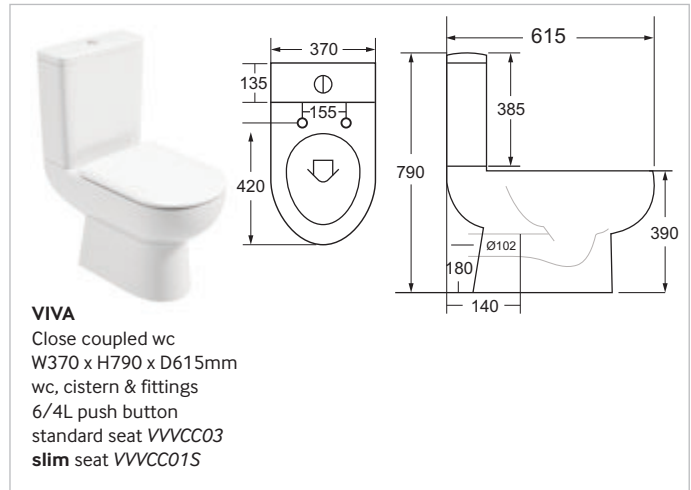

Using the scale 1 square = 200mm

AMANDA
Wall Hung RIMLESS wc
standard seat *AMAWH06*
slim seat *AMAWH02*

AMANDA
Back to Wall RIMLESS wc
standard seat *AMABTW06*
slim seat *AMABTW01*

CONCEALED CISTERN
6/4L dual flush, chrome
flush plate
CPS125CP