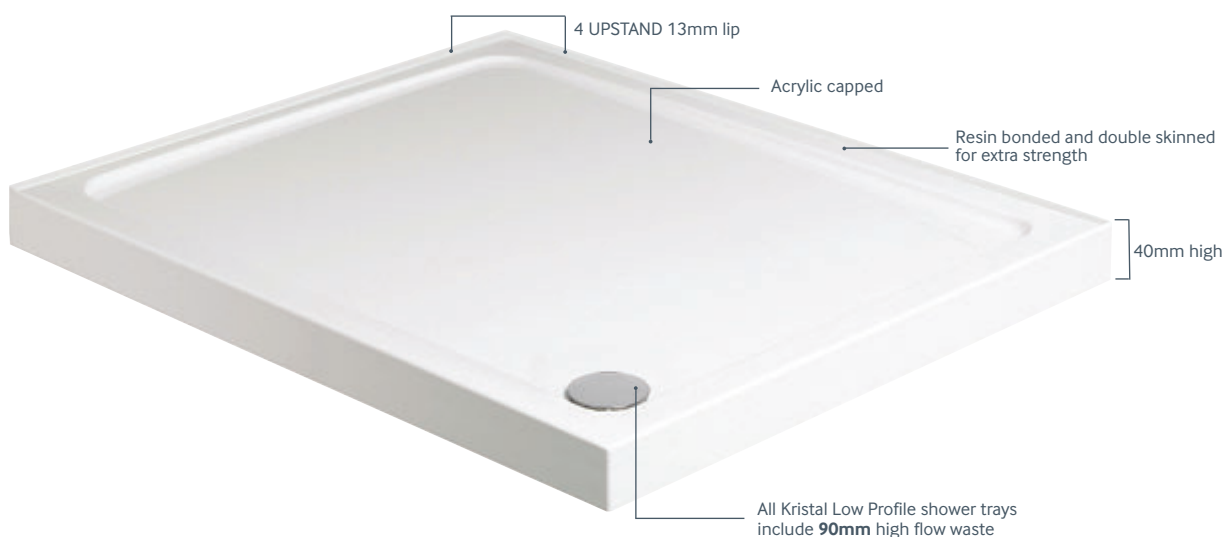

All **SLATE** low profile shower trays include a 90mm high flow waste

25 YEAR GUARANTEE
 AVAILABLE WITH ANTI-SLIP

QUADRANT

Size	Code Standard	Price	Code Anti-slip	Price with Anti-slip	Code Upstand	Price Upstand	Code Upstand with Anti-slip	Price Upstand with Anti-slip
800 Q 550R	KLP80Q100	€175	KLP80Q100AS	€290 	KLP80QUPS	€220	KLP80QUPSAS	€325 
900 Q 550R	KLP90Q100	€175	KLP90Q100AS	€290 	KLP90QUPS	€220	KLP90QUPSAS	€325 
1000 Q 550R	KLP100Q100	€260	KLP100Q100AS	€380 	—	—	—	—