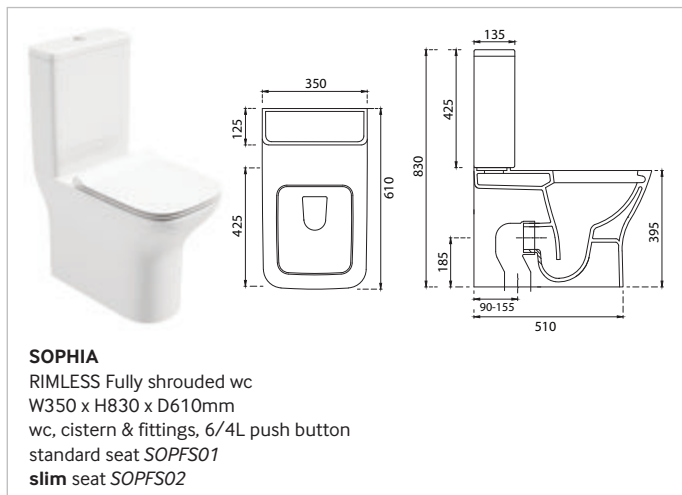

Using the scale 1 square = 200mm

AMANDA
Wall Hung RIMLESS wc
standard seat *AMAWH06*
slim seat *AMAWH02*

AMANDA
Back to Wall RIMLESS wc
standard seat *AMABTW06*
slim seat *AMABTW01*

CONCEALED CISTERN
6/4L dual flush, chrome
flush plate
CPS125CP