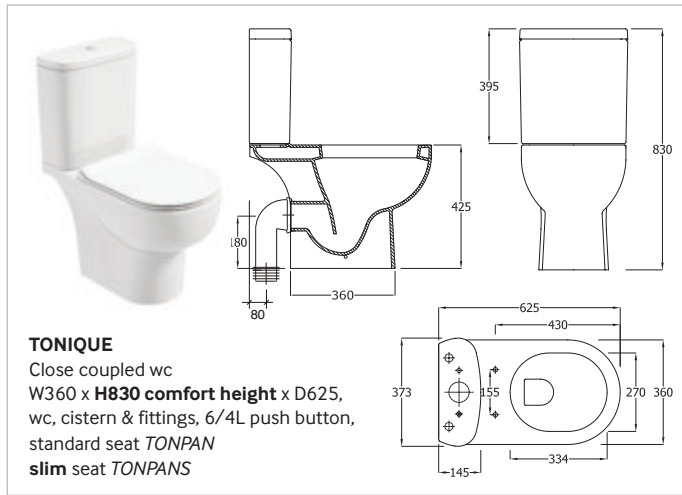

Using the scale 1 square = 200mm

AMANDA
Wall Hung RIMLESS wc
standard seat *AMAWH06*
slim seat *AMAWH02*

AMANDA
Back to Wall RIMLESS wc
standard seat *AMABTW06*
slim seat *AMABTW01*

CONCEALED CISTERN
6/4L dual flush, chrome
flush plate
CPS125CP