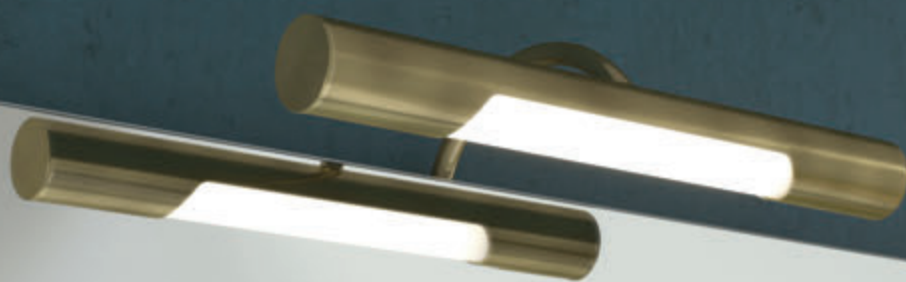

60cm mirror with 300mm light

Mirror width	Mirror height	KIT Code	PRICE
600mm	700mm	CAN60BR	€299

W:600 x H:700mm

ANDREA CHROME

MIRROR & LIGHT

Features:

- On/off sensor
- Demister
- IP44 Rated
- 284mm LED light
- Suitable for use in bathroom zone 2 & 3

Mirror width	Mirror height	KIT Code	PRICE
600mm	700mm	AND60CP	€299
800mm	700mm	AND80CP	€319

ANDREA BRASS

MIRROR & LIGHT

NEW

Features:

- On/off sensor
- Demister
- IP44 Rated
- 284mm LED light
- Suitable for use in bathroom zone 2 & 3