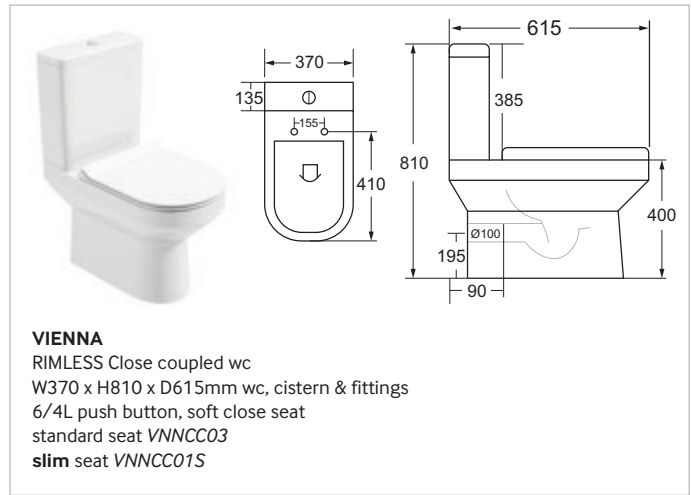

Using the scale 1 square = 200mm

AMANDA
Wall Hung RIMLESS wc
standard seat *AMAWH06*
slim seat *AMAWH02*

AMANDA
Back to Wall RIMLESS wc
standard seat *AMABTW06*
slim seat *AMABTW01*

CONCEALED CISTERN
6/4L dual flush, chrome
flush plate
CPS125CP