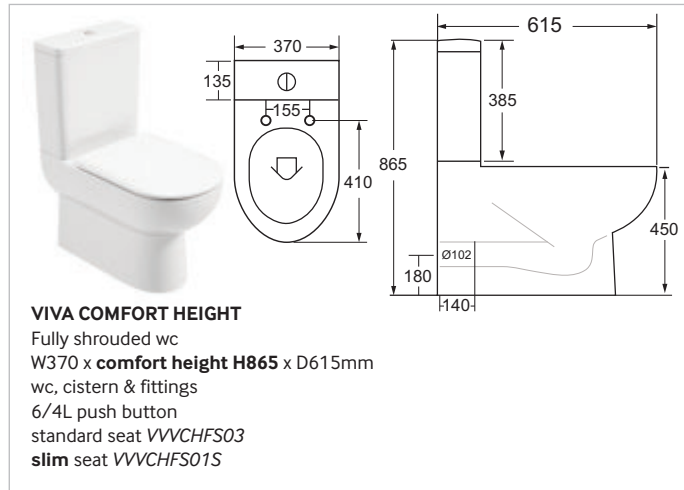

Using the scale 1 square = 200mm

AMANDA
Wall Hung RIMLESS wc
standard seat *AMAWH06*
slim seat *AMAWH02*

AMANDA
Back to Wall RIMLESS wc
standard seat *AMABTW06*
slim seat *AMABTW01*

CONCEALED CISTERN
6/4L dual flush, chrome
flush plate
CPS125CP