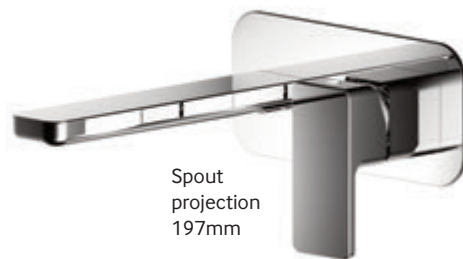

CCC005 **€175**

Bidet Mixer

min. operating pressure: 0.2 bar

CCC008 **€99**

NEW

Spout
projection
197mm

**Wall Mounted
Basin Mixer**

min. operating pressure: 0.5 bar