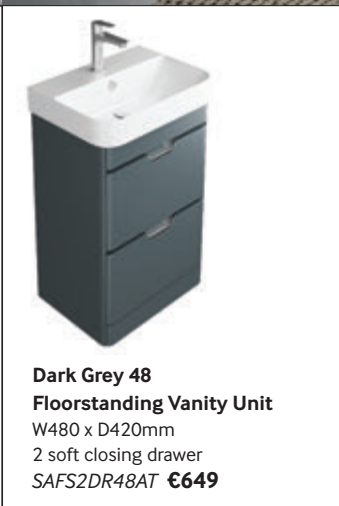

SOTT'AQUA

The elegant design in **SOTT'AQUA** exudes quality and finesse. The soft square washbasin compliments the curving lines of the vanity. With metal drawer box on soft closing mechanism and stylish chrome handle **SOTT'AQUA'S** 4 contemporary gloss colours are a beautiful addition to your bathroom.

Sott' Aqua in red 57cm floor standing 2 drawer unit