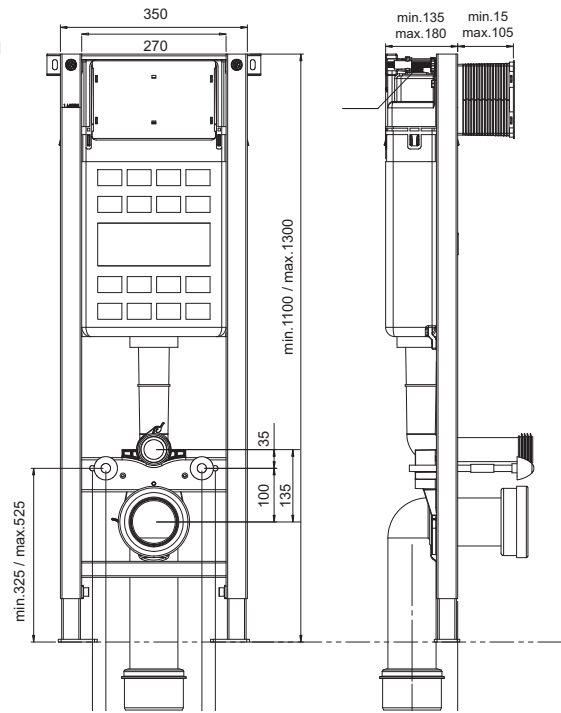

CHROME

WHITE

BLACK

**FASTFIX frame
for wall hung wc**

W350 x H1100-1300 x D150-180mm
includes pan connectors with front
access, dual flush cistern and circular
fascia flush plate
[excluding wc pan]

TO74113P47 - CHROME
TO74113P48 - WHITE
TO74113P49 - BLACK