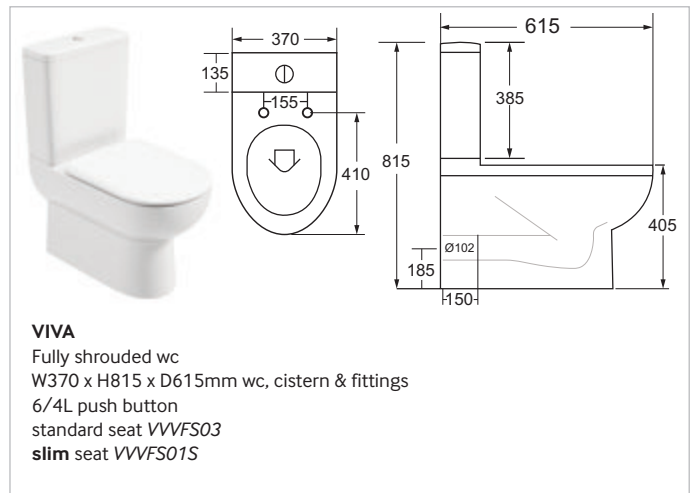

Using the scale 1 square = 200mm

AMANDA
Wall Hung RIMLESS wc
standard seat *AMAWH06*
slim seat *AMAWH02*

AMANDA
Back to Wall RIMLESS wc
standard seat *AMABTW06*
slim seat *AMABTW01*

CONCEALED CISTERN
6/4L dual flush, chrome
flush plate
CPS125CP