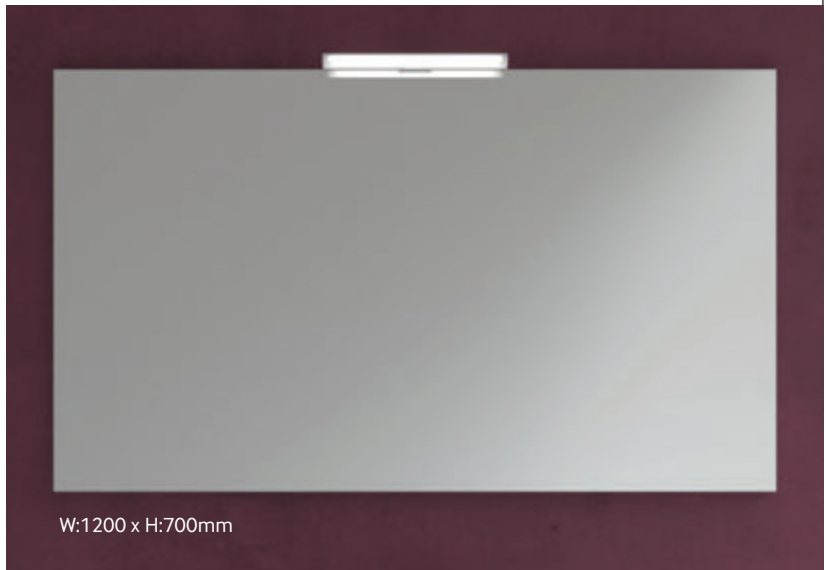

IRENE

MIRROR & LIGHT

NEW

Features:

- On/off sensor
- Demister
- IP44 Rated
- 300, 500 or 800mm LED light
- Suitable for use in bathroom zone 2 & 3

60cm mirror with 300mm light

Mirror width	Mirror height	KIT Code	PRICE
600mm	700mm	IRE6030CP	€319

80cm mirror with 300 or 500mm light

Mirror width	Mirror height	KIT Code	PRICE
800mm	700mm	IRE8030CP	€329
800mm	700mm	IRE8050CP	€349

100cm mirror with 300, 500 or 800mm light

Mirror width	Mirror height	KIT Code	PRICE
1000mm	700mm	IRE10030CP	€349
1000mm	700mm	IRE10050CP	€369
1000mm	700mm	IRE10080CP	€399

120cm mirror with 500 or 800mm light

Mirror width	Mirror height	KIT Code	PRICE
1200mm	700mm	IRE12050CP	€419
1200mm	700mm	IRE12080CP	€449