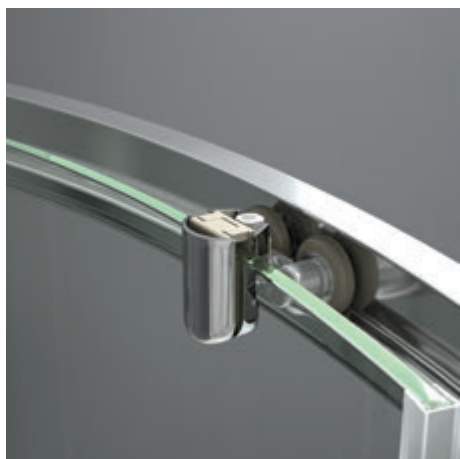

INSIDE PROFILE