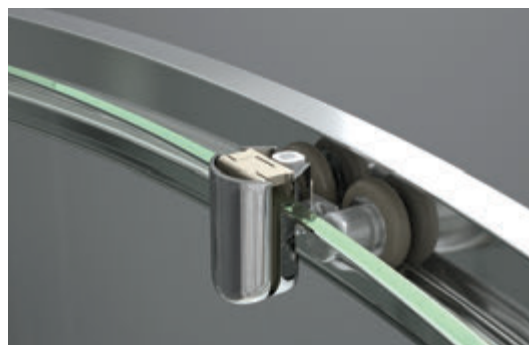

for shower trays
see pgs 298-306

CLEAR SHIELD
easy clean glass

6 mm
GLASS

LIFETIME
GUARANTEE

OFFSET QUADRANT SINGLE DOOR

To order	Size	Adjustment min - max	Adjustment with side panel	Door Opening	PRICE
CTP033	1000 x 800	965 - 990	765 - 790	406	€519
CTP032	1200 x 800	1165 - 1190	765 - 790	406	€549
CTP031	1200 x 900	1165 - 1190	865 - 890	458	€549

If required a 20mm extension profile is available CTP035 €50