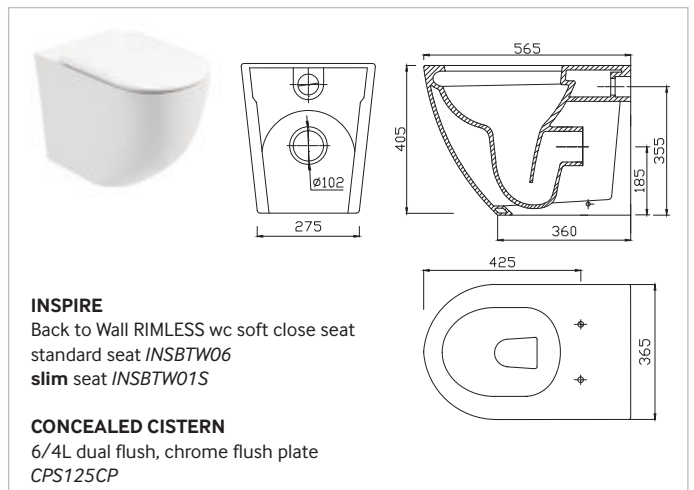

Using the scale 1 square = 200mm

AMANDA
Wall Hung RIMLESS wc
standard seat *AMAWH06*
slim seat *AMAWH02*

AMANDA
Back to Wall RIMLESS wc
standard seat *AMABTW06*
slim seat *AMABTW01*

CONCEALED CISTERN
6/4L dual flush, chrome
flush plate
CPS125CP