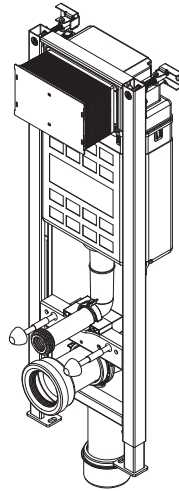

**FASTFIX frame
for wall hung wc**

W350 x H1100-1300 x D150-180mm
includes pan connectors with front
access, dual flush cistern and
rectangular fascia flush plate
[excluding wc pan]

TO74113P43 - CHROME
TO74113P44 - WHITE
TO74113P45 - BLACK

**FASTFIX frame
for wall hung wc**

W350 x H1100-1300 x D150-180mm
includes pan connectors with front
access, dual flush cistern and circular
fascia flush plate
[excluding wc pan]

TO74113P47 - CHROME
TO74113P48 - WHITE
TO74113P49 - BLACK