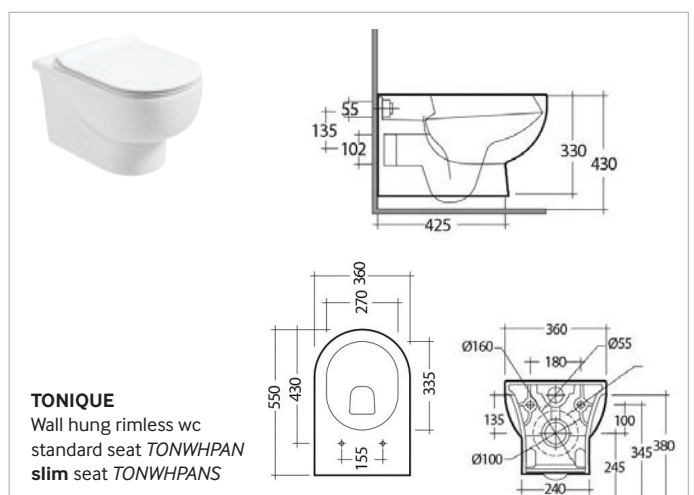

Using the scale 1 square = 200mm

AMANDA
Wall Hung RIMLESS wc
standard seat *AMAWH06*
slim seat *AMAWH02*

AMANDA
Back to Wall RIMLESS wc
standard seat *AMABTW06*
slim seat *AMABTW01*

CONCEALED CISTERN
6/4L dual flush, chrome
flush plate
CPS125CP