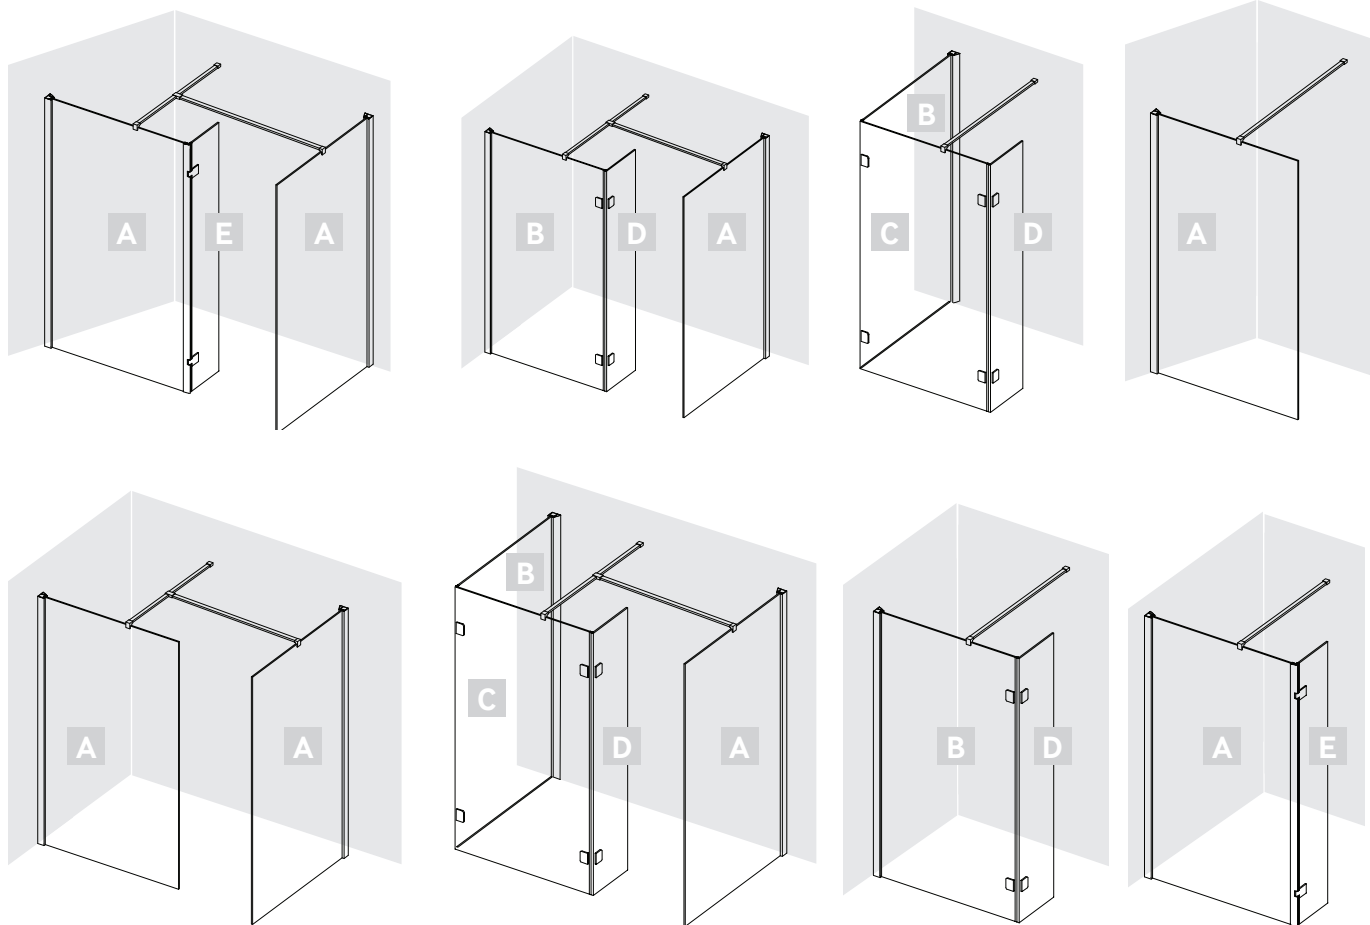

STUDIO Wetroom FRONT Panels

To order	Size	PRICE
<i>DTSFP700</i>	700	€315
<i>DTSFP800</i>	800	€325
<i>DTSFP900</i>	900	€345
<i>DTSFP1000</i>	1000	€365
<i>DTSFP1200</i>	1200	€420
<i>DTSFP1400</i>	1400	€515

**STUDIO Wetroom
FIXED RETURN Panel**

To order	Size	PRICE
<i>DTSWRP30</i>	300	€210

**STUDIO
FLIPPER Panel**

W300
DTSWFP30
€230