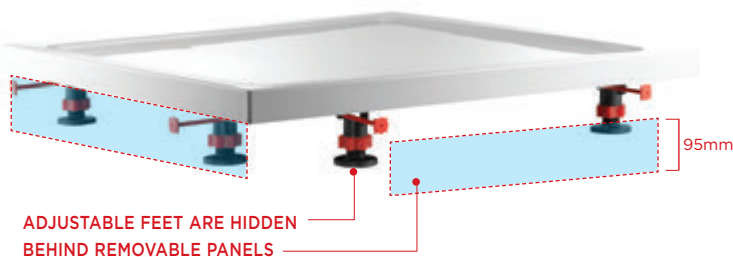

KRISTAL
LOW PROFILE

EASY PLUMB KIT 1

800 Quadrant
900 Quadrant
1000 Quadrant

PRODUCT CODE:
FP100Q100

€110

EASY PLUMB KIT 2

1000 x 800 Offset Quadrant
1200 x 800 Offset Quadrant
1200 x 900 Offset Quadrant

PRODUCT CODE:
FP129Q100

€110

EASY PLUMB KIT 3

700 x 700
760 x 760
800 x 700
800 x 800
900 x 700
900 x 760
900 x 800
900 x 900
1000 x 700
1000 x 760
1000 x 800
1000 x 900
1100 x 700
1100 x 760
1100 x 800
1100 x 900
1200 x 700
1200 x 760
1200 x 800
1200 x 900

PRODUCT CODE:
FP1290100

€110

EASY PLUMB KIT 4

1200 x 1000
1300 x 800
1400 x 700
1400 x 800
1400 x 900
1500 x 700
1500 x 760
1500 x 800
1500 x 900
1600 x 700
1600 x 760
1600 x 800
1600 x 900
1700 x 700
1700 x 760
1700 x 800
1700 x 900

PRODUCT CODE:
FP1710100

€110