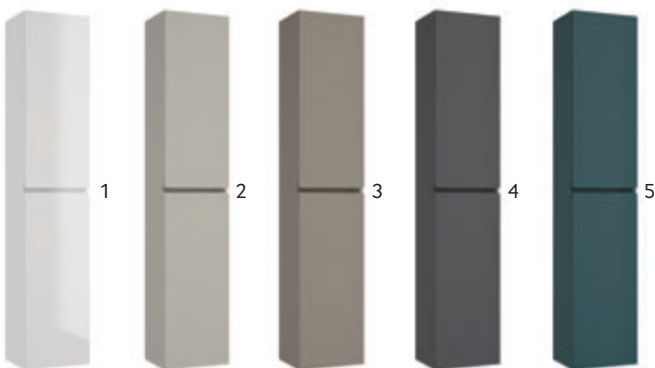

Stockholm Universal Wall Column:

1. Gloss White	W300 x D240 x H1500mm	UF0138	€395
2. Arctic Grey Matt	W300 x D240 x H1500mm	UF0139	€395
3. Khaki Matt	W300 x D240 x H1500mm	UF0137	€395
4. Midnight Grey Matt	W300 x D240 x H1500mm	UF0140	€395
5. Ocean Blue Matt	W300 x D240 x H1500mm	UF0136	€395