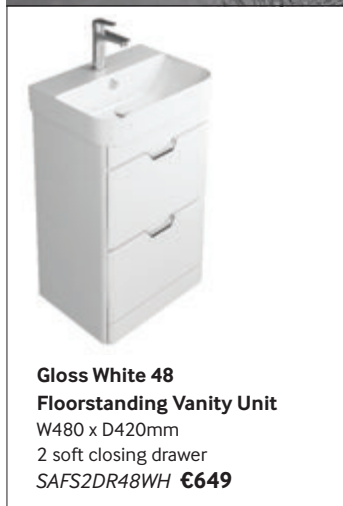

Sott' Aqua in red 57cm floor standing 2 drawer unit