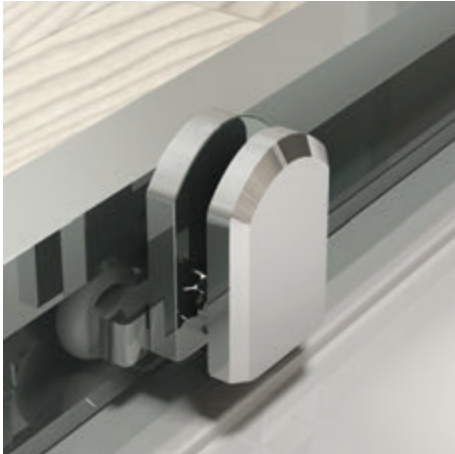

If required a 30mm extension profile is available A274 €105

for shower trays
see pgs 298-306

PUSH DOWN ROLLERS FOR EASY CLEANING

EASY GLIDE ROLLERS

EASY CLEAN SAFETY GLASS

QUADRANT TWO DOOR

To order	Size	Adjustment min - max	Door Opening	PRICE
R8QUDD90	900	850 - 880	530	€630