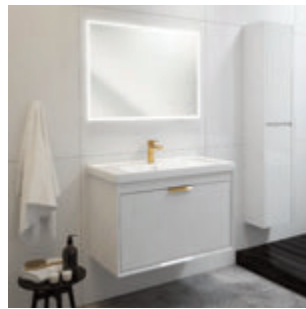

FJORD

NEW SCANDINAVIAN RANGE

Characterised by simplicity, minimalism and simple accents, the **SONAS Bathrooms Scandinavian** range of furniture combines design and functionality to create a luxurious ambient space for your bathroom.

The range – consisting of three models, **Fjord, Finland & Stockholm** – is designed with a palette of contemporary matt finishes and a range of coloured handle options which add the perfect finishing touch to help create a uniquely pure and personal space for you to indulge in.

“Simplicity is the ultimate sophistication”

– Leonardo da Vinci