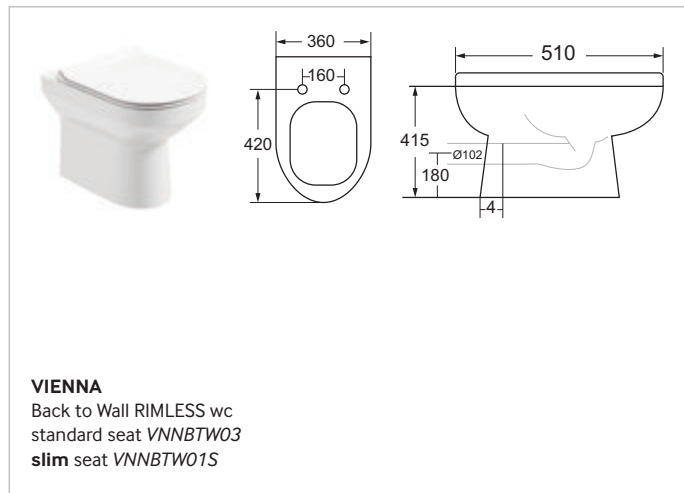

Using the scale 1 square = 200mm

AMANDA
Wall Hung RIMLESS wc
standard seat *AMAWH06*
slim seat *AMAWH02*

AMANDA
Back to Wall RIMLESS wc
standard seat *AMABTW06*
slim seat *AMABTW01*

CONCEALED CISTERN
6/4L dual flush, chrome
flush plate
CPS125CP