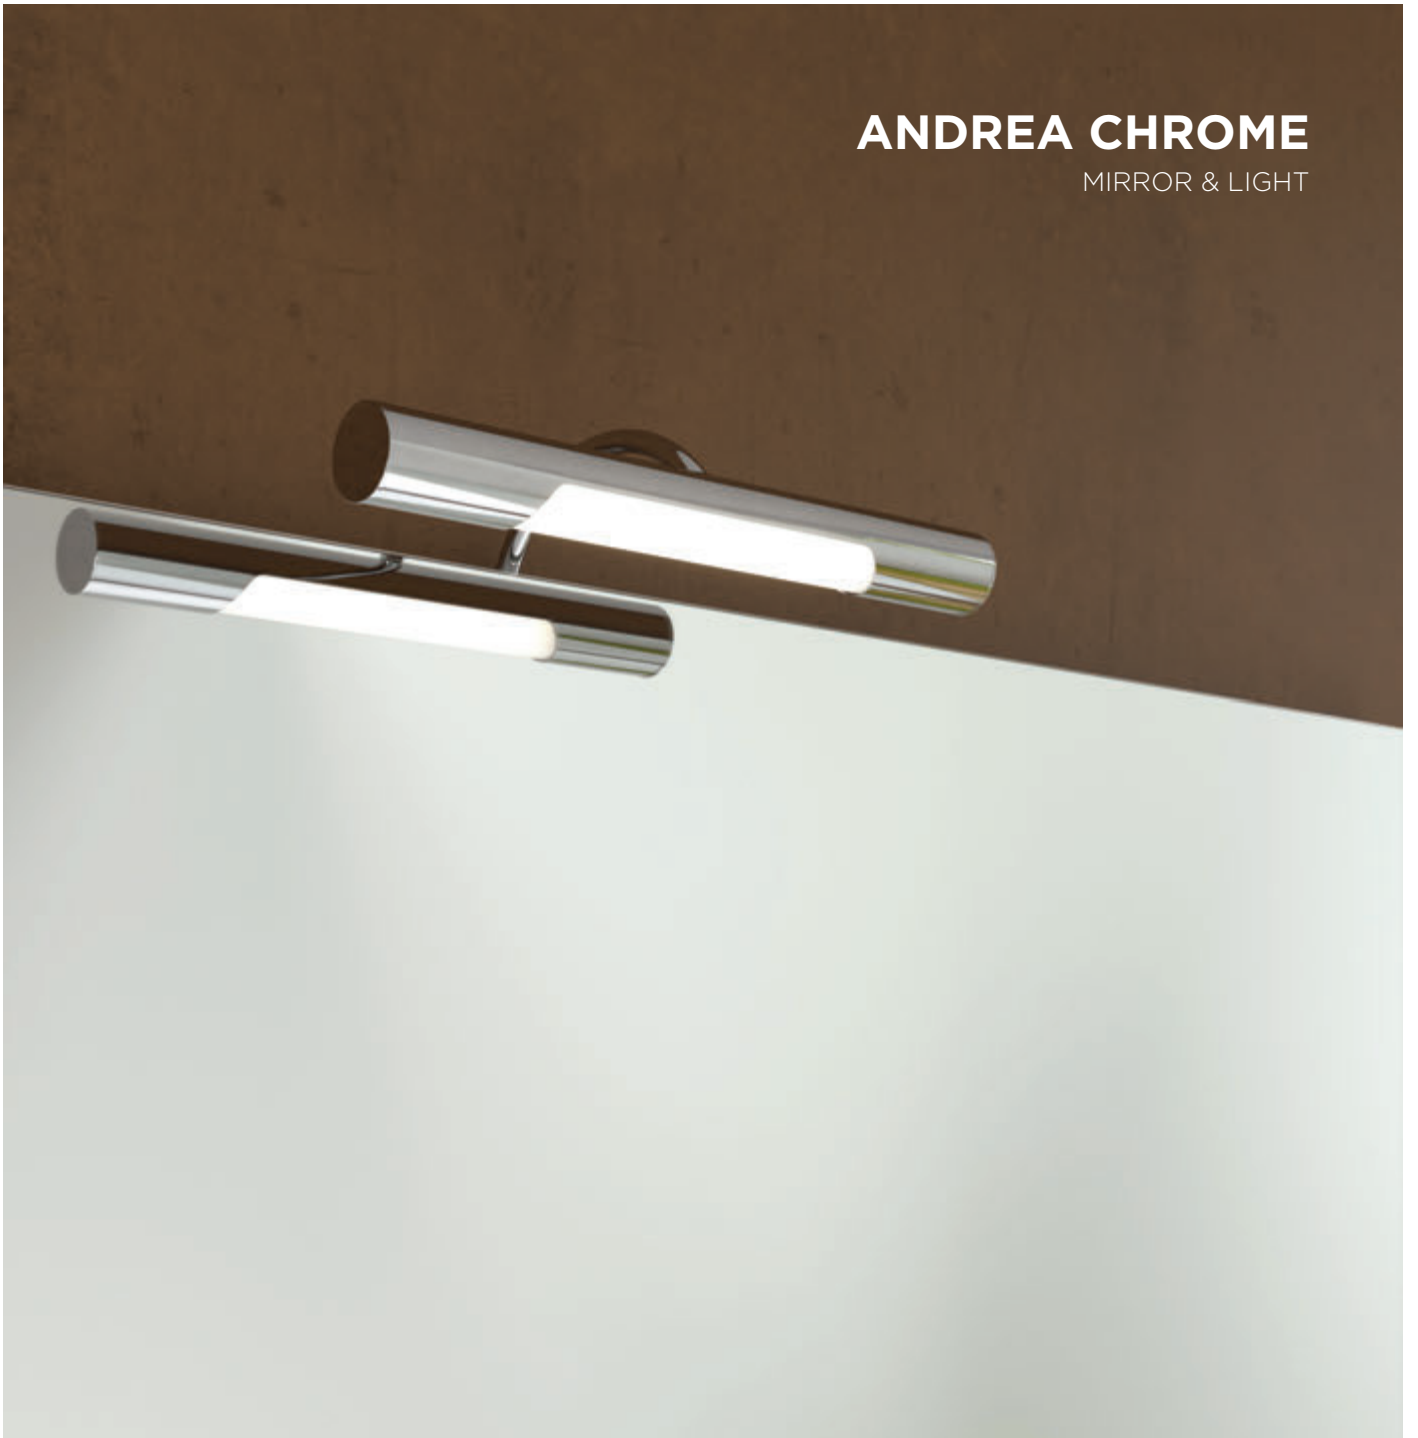

60cm mirror with 300mm light

Mirror width	Mirror height	KIT Code	PRICE
600mm	700mm	CAN60BR	€299

W:600 x H:700mm

ANDREA CHROME

MIRROR & LIGHT

Features:

- On/off sensor
- Demister
- IP44 Rated
- 284mm LED light
- Suitable for use in bathroom zone 2 & 3