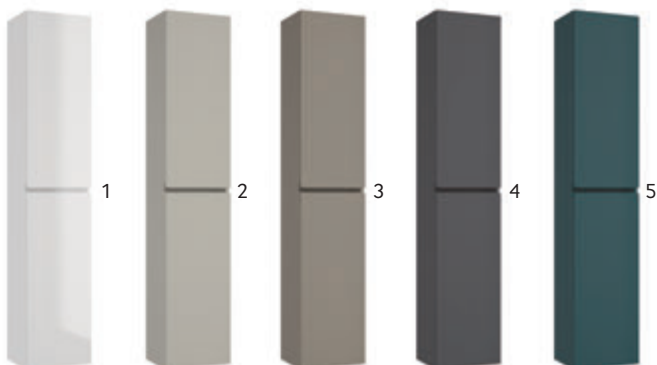

Gloss White
60cm unit shown
with brushed gold handles

Ocean Blue Matt
60cm unit shown
with black handles

Stockholm Universal Wall Column:

1. Gloss White	W300 x D240 x H1500mm	UF0138	€395
2. Arctic Grey Matt	W300 x D240 x H1500mm	UF0139	€395
3. Khaki Matt	W300 x D240 x H1500mm	UF0137	€395
4. Midnight Grey Matt	W300 x D240 x H1500mm	UF0140	€395
5. Ocean Blue Matt	W300 x D240 x H1500mm	UF0136	€395