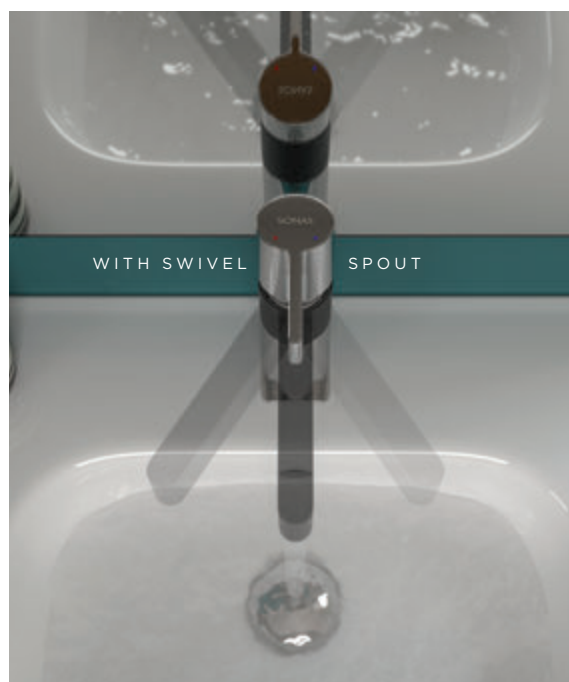

JOSH BLACK SPOUT

DESIGNER RANGE