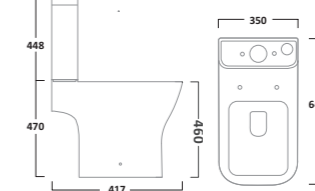

Comfort Height Open Back Close Coupled
WC Pan PC455S
Cistern C450S