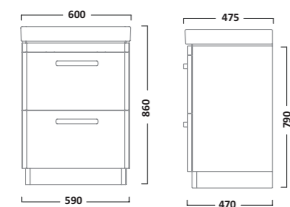

600mm Double Drawer Unit
Gloss White CM600FDW
Gloss Light Grey CM600FDG
Gloss Clay CM600FDC

800mm Ceramic Basin
Ceramic CM800C