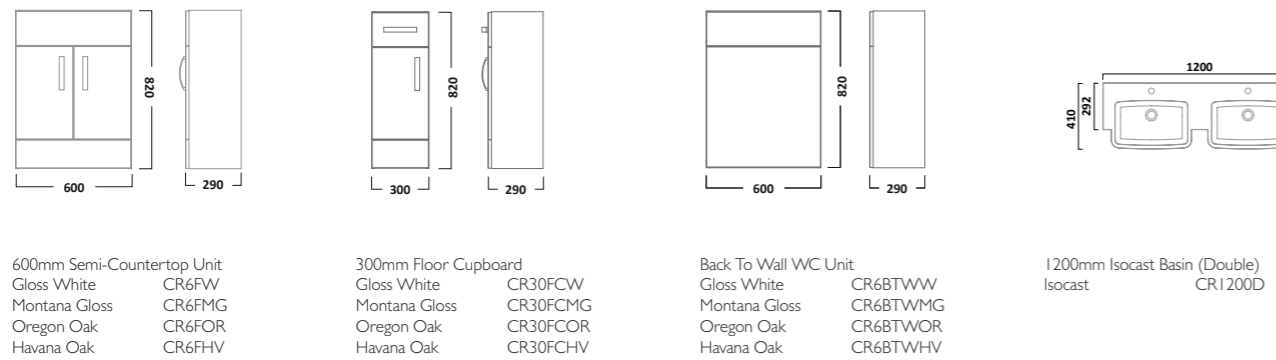

COURIER FURNITURE

SEQUENCE FURNITURE

AERIAL BASINS & WCs

AERIAL BASINS & WCs

Q60 FURNITURE

ORBIT BASINS & WCs

550mm Ceramic Basin & Pedestal
Basin RA550SB
Pedestal PE100S

Close Coupled WC
Pan P250S
Cistern RA453CCC