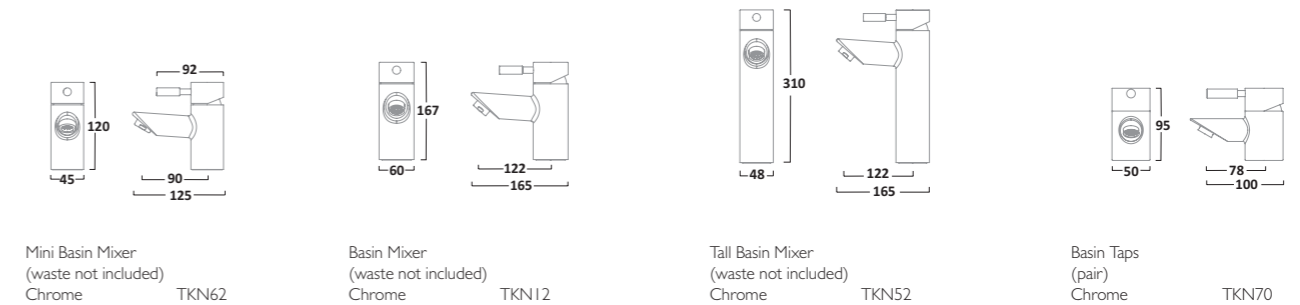

KINETIC TAPS

Mini Basin Mixer
(waste not included)
Chrome TKN62

Basin Mixer
(waste not included)
Chrome TKN12

Tall Basin Mixer
(waste not included)
Chrome TKN52

Basin Taps
(pair)
Chrome TKN70

REVIVE TAPS

Basin Mixer with Click Waste
Chrome TRV11