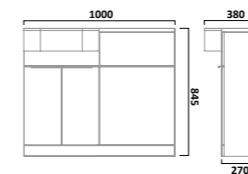

MATCH FURNITURE

1000mm Isocast Basin (Left)
Isocast MA1BL

1000mm Furniture Run (Left)
Gloss White MATLW
Gloss Light Grey MATLG
Gloss Clay MATLC
Oxford Blue MATLOB
Tundra Wood MATLTW
Havana Oak MATLHV

1000mm Isocast Basin (Right)
Isocast MA1BR