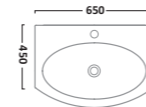

TEMPO FURNITURE

650mm Ceramic Basin
Ceramic TE650C