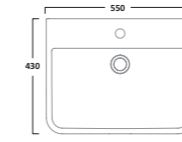

Semi-Countertop Basin
I Tap Hole SCSB453S