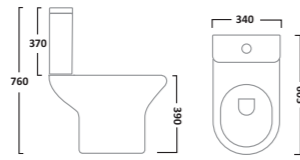

ION BASINS & WCs

570mm Basin I
I Tap Hole Basin SB900S

Close Coupled WC
Pan P100S
Cistern C150S