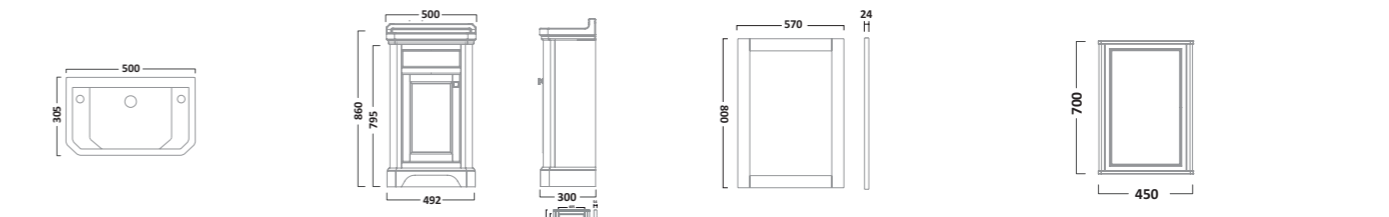

Cloakroom Basin 2 Tap Holes DB850CLS
Cloakroom Unit
Linen White VT50FLW
Matt Dark Grey VT50FDGM
Pebble Grey VT50FPG
Wooden Framed Mirror
Linen White LAN600M.LW
Matt Dark Grey LAN600M.DGM
Pebble Grey LAN600M.PG
450mm Framed Illuminated Mirror
Mirror ILL5MIR
Linen White VT45MFLW
Matt Dark Grey VT45MFDGM
Pebble Grey VT45MFPG