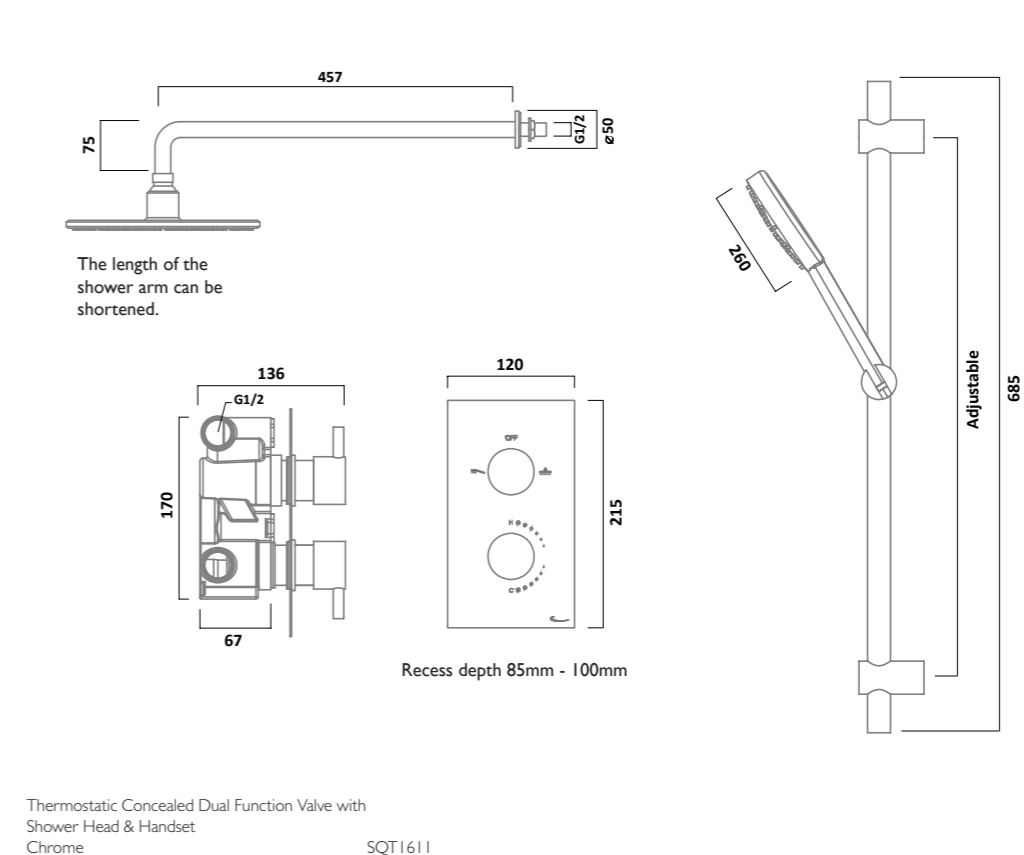

QUANTUM SHOWERS

Thermostatic Concealed Dual Function Valve with Shower Head & Handset Chrome SQT1611