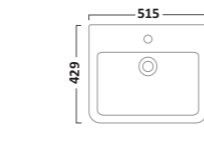

Standard Depth
Semi-Countertop Basin
I Tap Hole SCSB930S