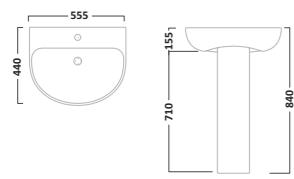

COURIER FURNITURE

SEQUENCE FURNITURE

AERIAL BASINS & WCs

AERIAL BASINS & WCs

Q60 FURNITURE

ORBIT BASINS & WCs

550mm Ceramic Basin & Pedestal
Basin RA550SB
Pedestal PE100S

Close Coupled WC
Pan P250S
Cistern RA453CCC