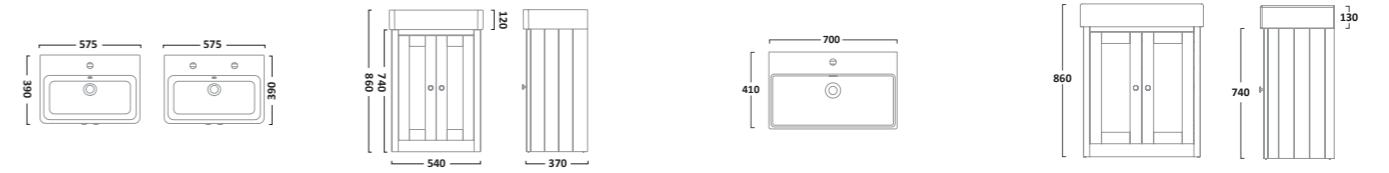

LANSDOWN FURNITURE

575mm Ceramic Basin
1 Tap Hole SB900S
2 Tap Hole DC14001
575mm Freestanding Unit
Linen White LAN550B.LW
Pebble Grey LAN550B.PG
Matt Dark Grey LAN550B.DGM
700mm Ceramic Basin Ceramic LAN700.C
700mm Freestanding Unit
Linen White LAN700B.LW
Pebble Grey LAN700B.PG
Matt Dark Grey LAN700B.DGM