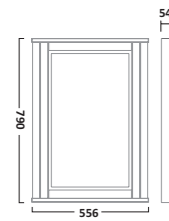

LANSDOWN FURNITURE

550mm Framed Illuminated Mirror
Mirror: ILL6MIR
Linen White LAN55MFLW
Pebble Grey LAN55MEPG
Matt Dark Grey LAN55MEDGM