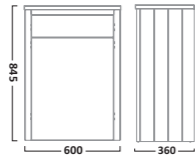

600mm Back To Wall WC Unit
Linen White LAN600BTW.LW
Pebble Grey LAN600BTW.PG
Matt Dark Grey LAN600BTW.DGM