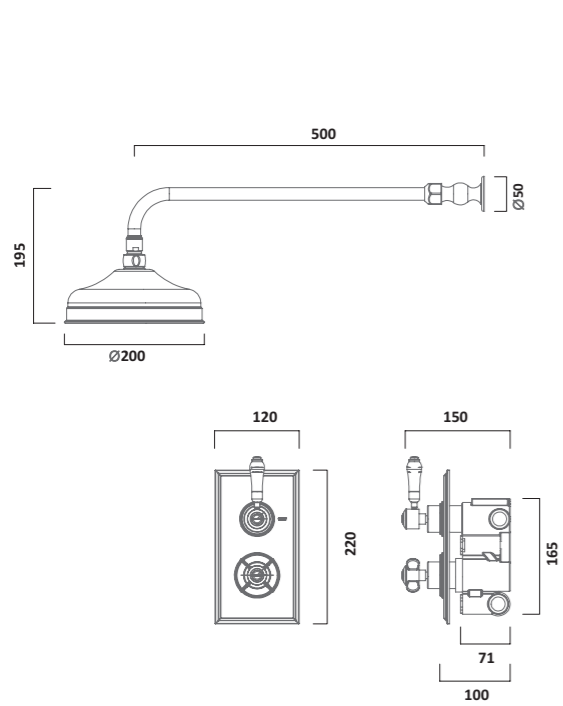

Thermostatic Exposed Dual Function Shower Valve with Shower Head
Chrome
SVA0214