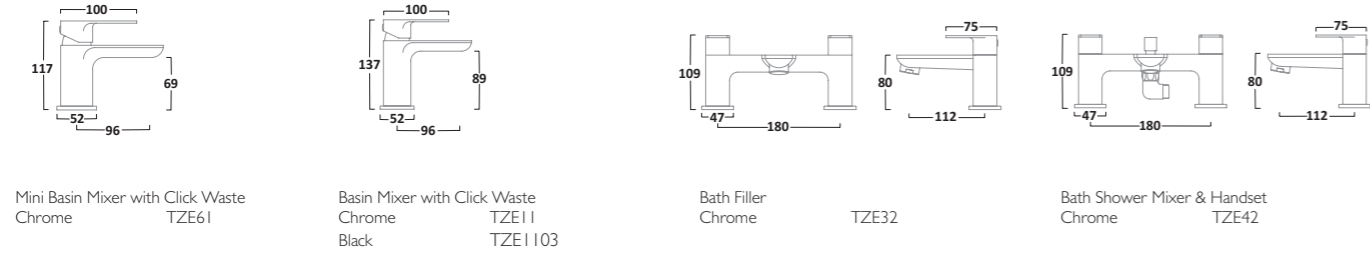

ZERO TAPS

Mini Basin Mixer with Click Waste
Chrome TZE61

Basin Mixer with Click Waste
Chrome TZE11
Black TZE1103

Bath Filler
Chrome TZE32

Bath Shower Mixer & Handset
Chrome TZE42