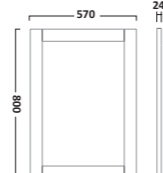

Wooden Framed Mirror
Linen White LAN600M.LW
Pebble Grey LAN600M.PG
Matt Dark Grey LAN600M.DGM