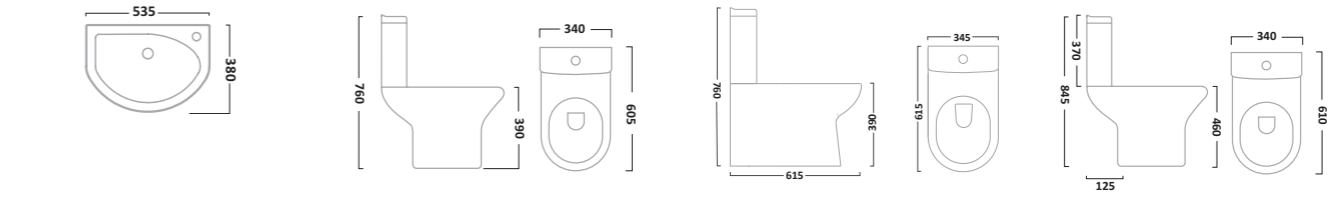

540mm Slim Depth Semi-Countertop Basin 1 Tap Hole M2SCBAS
Short Projection Close Coupled WC Pan Cistern P100S C100S
Fully Enclosed Close Coupled WC Pan Cistern PF100S C100S
Comfort Height Close Coupled WC Pan Cistern PC100S C100S