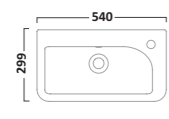

Slim Depth
Semi-Countertop Basin
I Tap Hole G2SCBAS