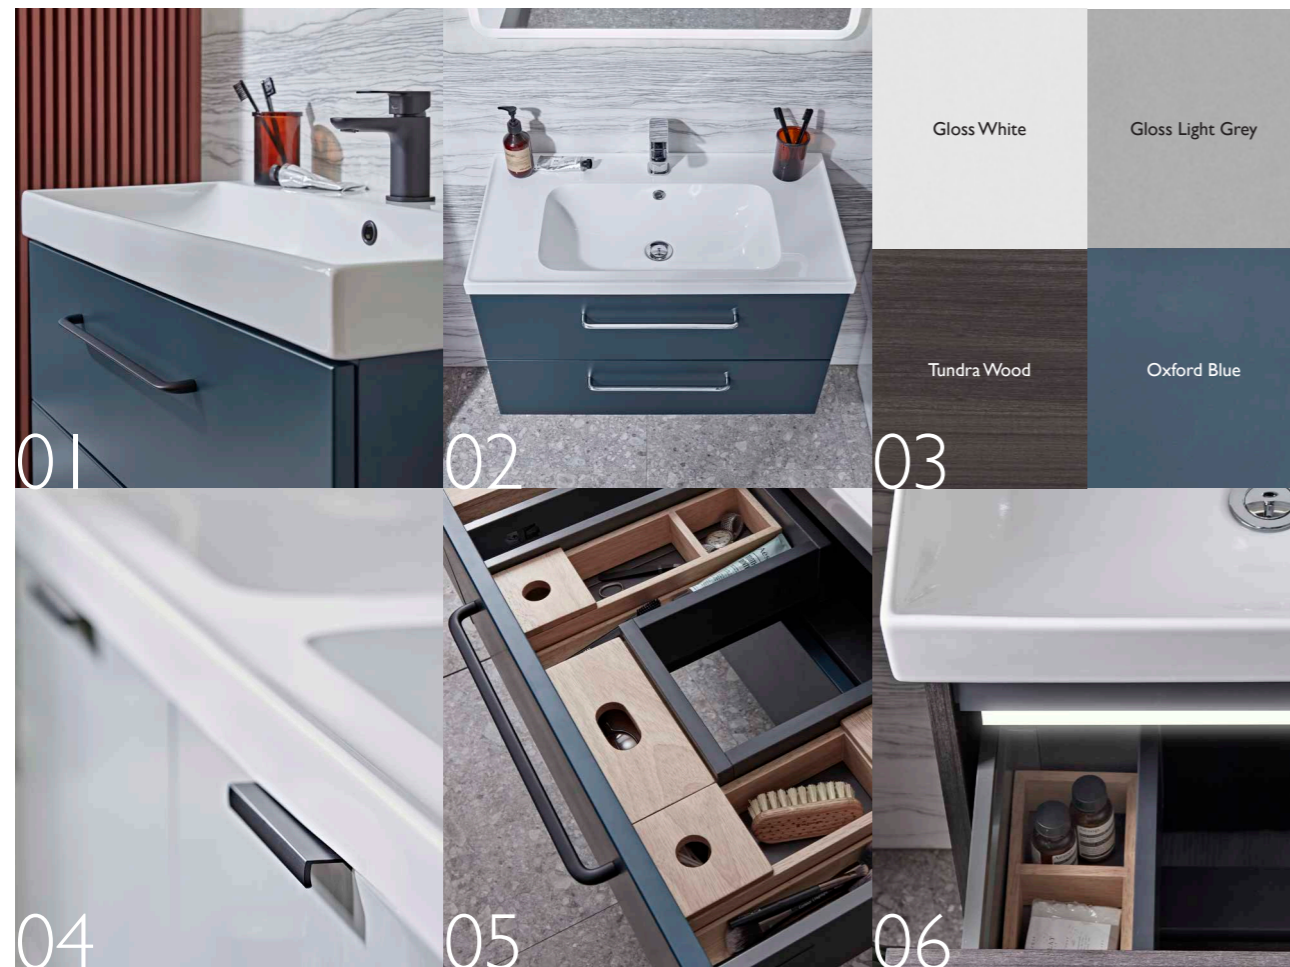

CREATE YOUR BESPOKE CADENCE BATHROOM

Designed to offer you complete design flexibility, our Cadence collection is customisable, allowing you to create a configuration as unique as your home. Choose your unit size, select your choice of basin & pick from an array of contemporary finishes & coordinating handles. Follow the steps below to bring a singular touch to your bathroom scheme.

01 Select the size of your basin
Take stock of the size of your bathroom, considering floor space and unit placement. If space is tight, you might benefit from a smaller wall-hung option or even a compact cloakroom option. There are four wall mounted options in 500, 600, 800 and 1200mm widths as well as a 500mm freestanding unit. For a smaller cloakroom or ensuite solution we have a 400mm wide unit, which will fit perfectly.

03 Your finish options
Create an artful bathroom with a finish that sets the tone for rest, ritual and relaxation. Carefully considered, each of our four finish options adds a depth and interest that complements the simple styling of Cadence. Available in a choice of lustrous gloss or matt, our finishes expand from a neutral gloss white and light grey, to a deep, sophisticated oxford blue. Finally, a subtle tundra wood adds a natural touch.

05 Useful storage box solutions
Further personalise your unit and declutter your space by adding Cadence solid wood storage boxes to your drawers. Incredibly useful, with five storage box styles including an L-shaped design with optional additional lids. Either choose one of the suggested configurations to fit your unit, or select your own mix to best suit your storage needs.

02 Choosing your basin style
Define the look of your unit with either a ceramic or Isocast basin. Available in 400, 500, 600, or 800 widths, a ceramic basin offers a streamlined shape cast from a timeless, traditional material. An Isocast basin has a clean, precise, low profile design. Available in 500, 600, 800 sizes, as well as a statement-making 1200mm 'his and hers' basin.

04 Handle choices
Create a vanity as beautiful as it is functional with your choice from the extensive Cadence handle collection. Keep the whole look minimalist by using chrome or black drawer top handles or opt for a practical wide front-fixed pull option for a fresh take on the industrial look. A matt black handle option will add interest to create a highly personalised vanity. Undrilled drawer fronts allow you to position the handles where you wish, though we think a third of the drawer height down from the top looks good.

06 Add lighting for the perfect finishing touch
For the perfect finishing touch, light up your Cadence unit with an elegant lighting kit. The kit lights up the drawer to help you find what you need. Easy to use and operated by simply touching the side of the unit, this sensor is discreetly hidden from sight.