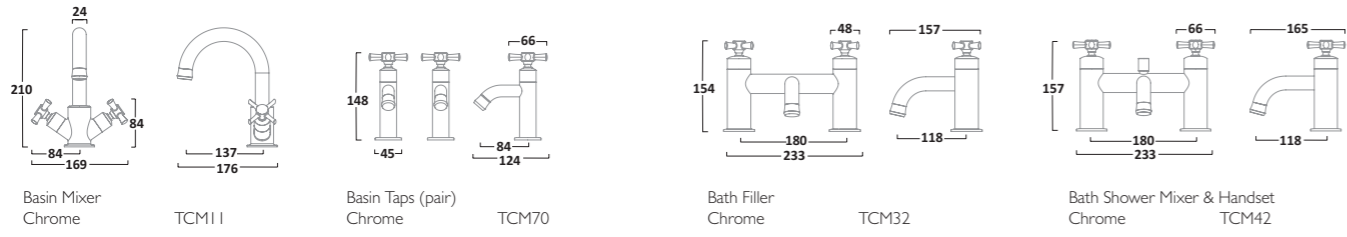

CHELTENHAM TAPS