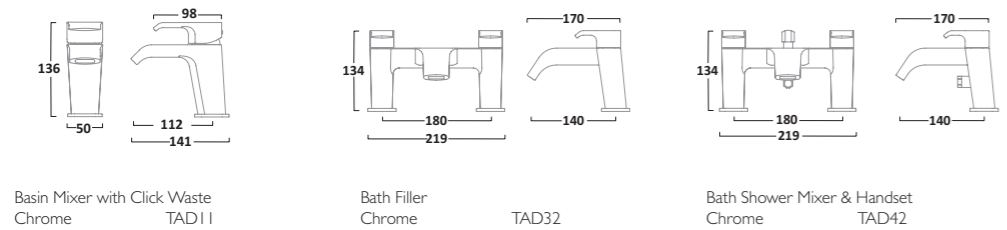

ADAPT TAPS

Basin Mixer with Click Waste
Chrome TAD11

Bath Filler
Chrome TAD32

Bath Shower Mixer & Handset
Chrome TAD42