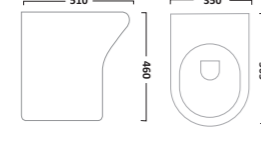

Comfort Height Back To Wall WC
Pan BTWC100S