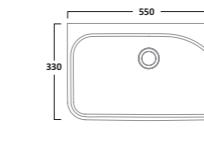

Semi-Countertop Basin
I Tap Hole SCSB452S