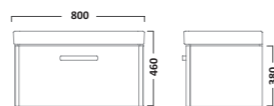

LANSDOWN FURNITURE

LANSDOWN FURNITURE

COMPASS FURNITURE

COMPASS FURNITURE

FORUM FURNITURE

TEMPO FURNITURE

900mm Ceramic Basin
Ceramic TE900C

MATCH FURNITURE

1000mm Isocast Basin (Left)
Isocast MA1BL

1000mm Isocast Basin (Right)
Isocast MA1BR