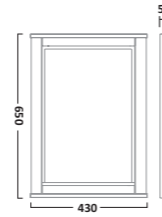

430mm Framed Illuminated Mirror
Mirror: ILL4MIR
Linen White LAN45MELW
Pebble Grey LAN45MEPG
Matt Dark Grey LAN45MEDGM