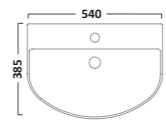

Slim Depth
Semi-Countertop Basin
I Tap Hole DC1400S