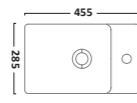

450mm Ceramic Basin
Ceramic CM450C