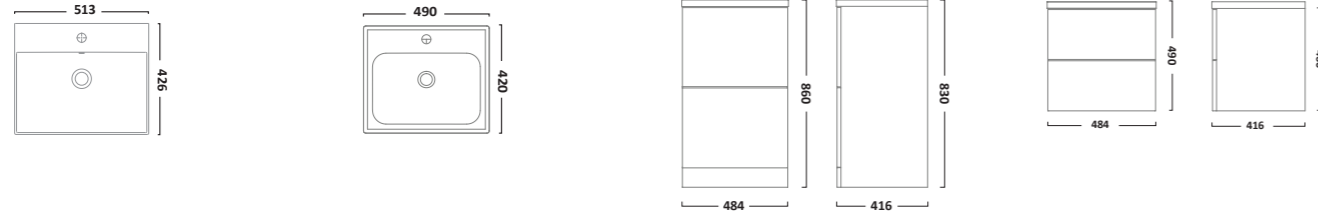

CADENCE FURNITURE

500mm Ceramic Basin 1 Tap Hole DC12011
500mm Isocast Basin 1 Tap Hole CA500IS
500mm Freestanding Unit
Gloss White CA500FW
Gloss Light Grey CA500FG
Tundra Wood CA500FTW
Oxford Blue CA500FOB
500mm Wall Mounted Unit
Gloss White CA500W.W
Gloss Light Grey CA500W.G
Tundra Wood CA500W.TW
Oxford Blue CA500W.OB