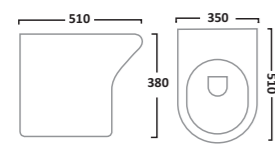

Back To Wall WC
Pan BTW100S