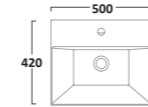

FORUM FURNITURE

500mm Ceramic Basin
Ceramic FR50C