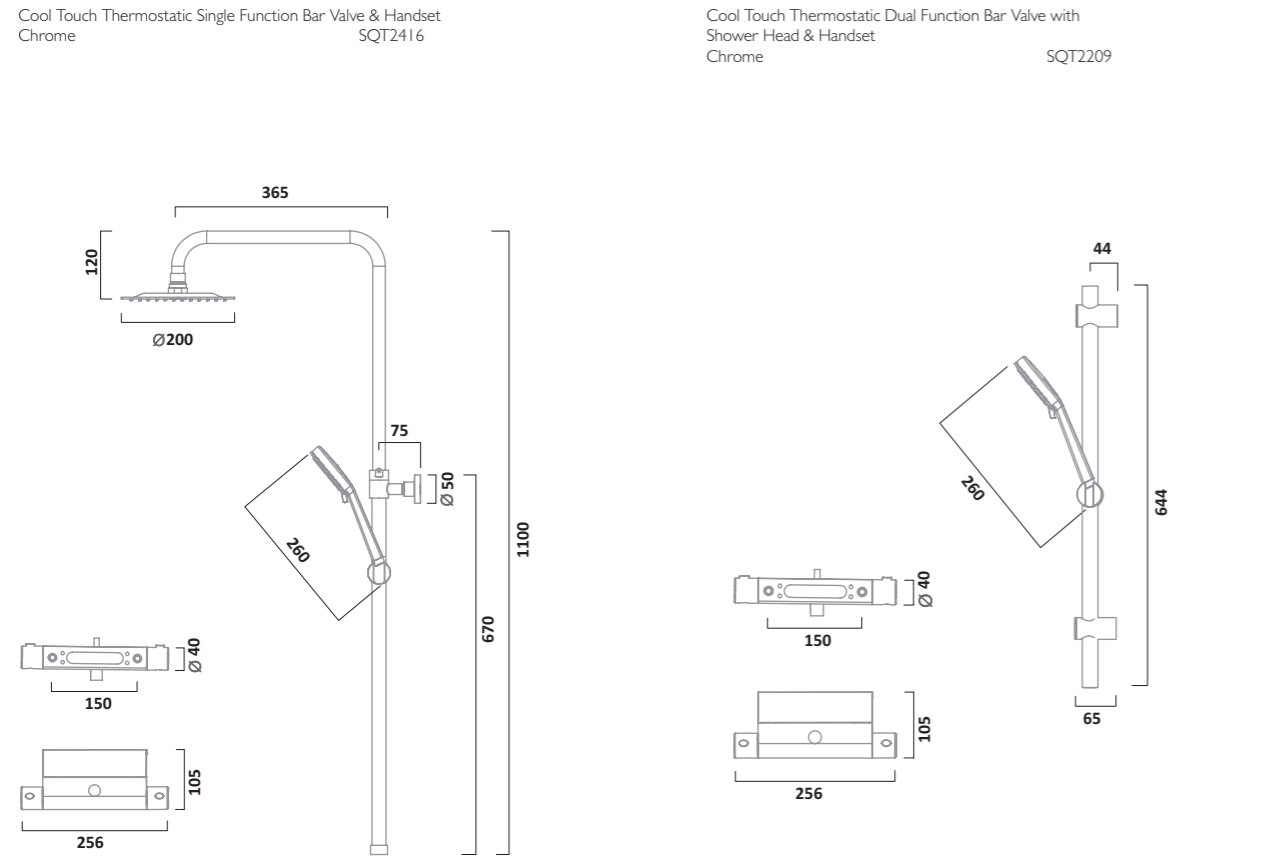

QUANTUM SHOWERS

Cool Touch Thermostatic Single Function Bar Valve & Handset Chrome SQT2416

Cool Touch Thermostatic Dual Function Bar Valve with Shower Head & Handset Chrome SQT2209

QUANTUM SHOWERS

Thermostatic Concealed Dual Function Valve with Shower Head & Handset Chrome SQT1611