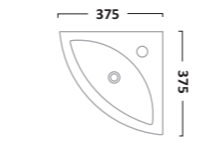

Matrix Corner Basin CB100S