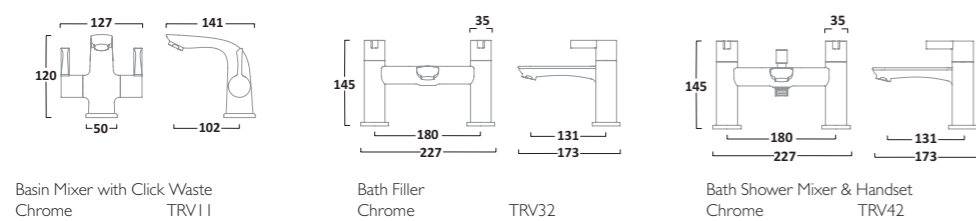

KINETIC TAPS

Mini Basin Mixer
(waste not included)
Chrome TKN62

Basin Mixer
(waste not included)
Chrome TKN12

Tall Basin Mixer
(waste not included)
Chrome TKN52

Basin Taps
(pair)
Chrome TKN70

REVIVE TAPS

Basin Mixer with Click Waste
Chrome TRV11