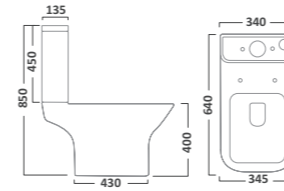

Open Back Close Coupled WC
Pan P450S
Cistern C450S