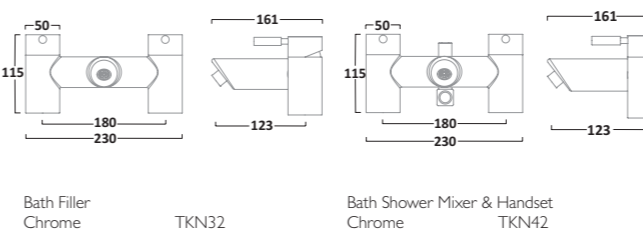

Bath Filler
Chrome TKN32

Bath Shower Mixer & Handset
Chrome TKN42