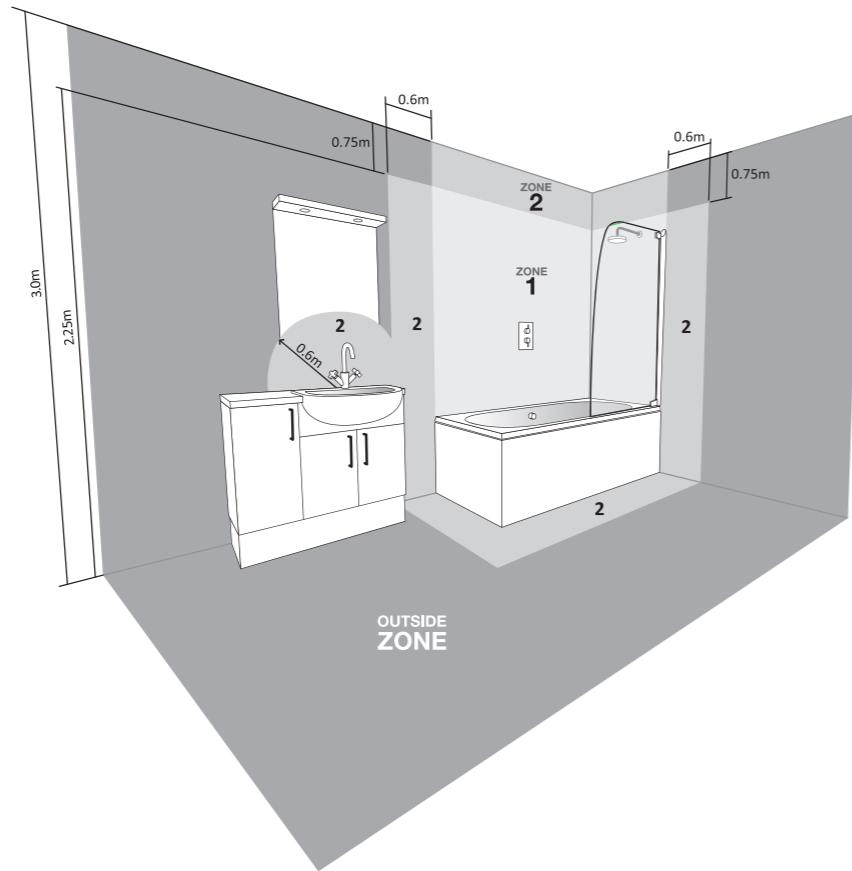

SAFETY IN THE BATHROOM

Mirrors Technical Information

Tavistock illuminated mirrors have been designed and tested for compliance to electrical equipment (safety) regulations.

All electrical connections should be made according to the latest national wiring regulations. Illuminated mirrors are suitable for installation in the bathroom within outside zones unless stated. Mirrors which are IP44 water resistance rated are suitable for use in zones 2 and outside zones in the bathroom. Illuminated mirrors are not suitable for installation in saunas, steam rooms, shower cubicles or above a bath tub. Products are only suitable for permanent installation. Installation by a suitably qualified electrician is required.

Cabinets - Electrics

Our illuminated cabinets have been designed and independently tested for compliance to electrical equipment (safety) regulations. They are only suitable for use outside zones 1 & 2 according to the latest IEE regulations. All cabinets are class I insulated and require an earth connection.

Infrared Sensor

All mirrors or cabinets featuring infrared technology must ensure that the sensor is mounted a minimum of 150mm from an adjacent wall or obstruction to ensure correct function.

ZONE 1

Electrical fittings in this zone require separated extra low voltage and a minimum rating of IP44 (splash proof).

ZONE 2

Electrical fittings in this zone require a minimum rating of IP44 (splash-proof).