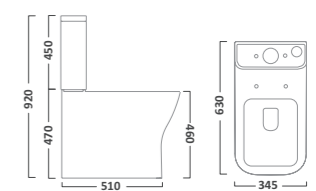

Comfort Height Fully Enclosed
Close Coupled WC
Pan PC450S
Cistern C450S