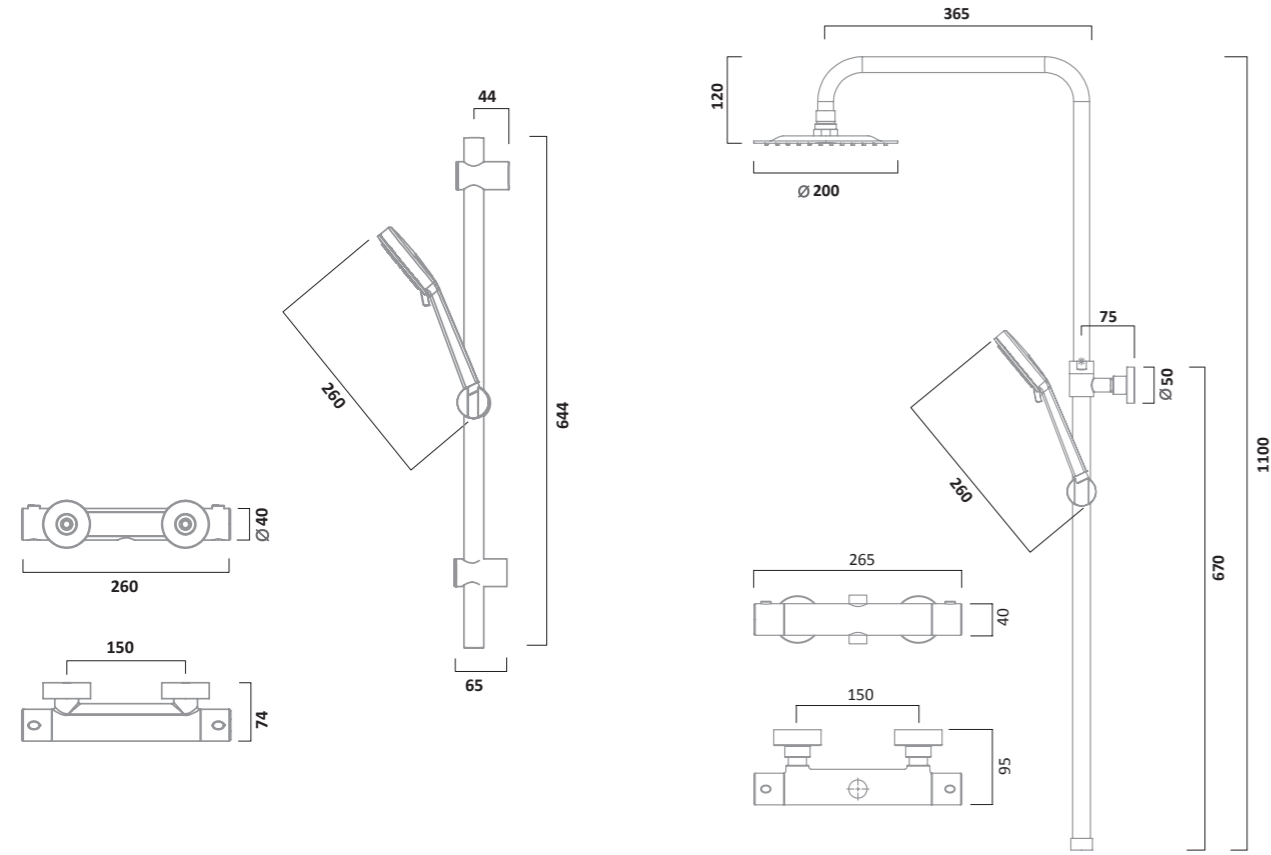

QUANTUM SHOWERS

Cool Touch Thermostatic Single Function Bar Valve & Handset Chrome SQT2416

Cool Touch Thermostatic Dual Function Bar Valve with Shower Head & Handset Chrome SQT2209