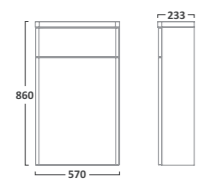

Back To Wall WC Unit
Gloss White Q68TWW
Gloss Light Grey TABTWG
Gloss Clay TABTWC