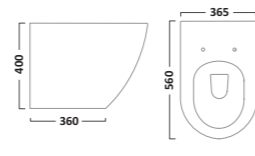

COURIER FURNITURE

SEQUENCE FURNITURE

AERIAL BASINS & WCs

AERIAL BASINS & WCs

Q60 FURNITURE

ORBIT BASINS & WCs

550mm Ceramic Basin & Pedestal
Basin RA550SB
Pedestal PE100S

Close Coupled WC
Pan P250S
Cistern RA453CCC