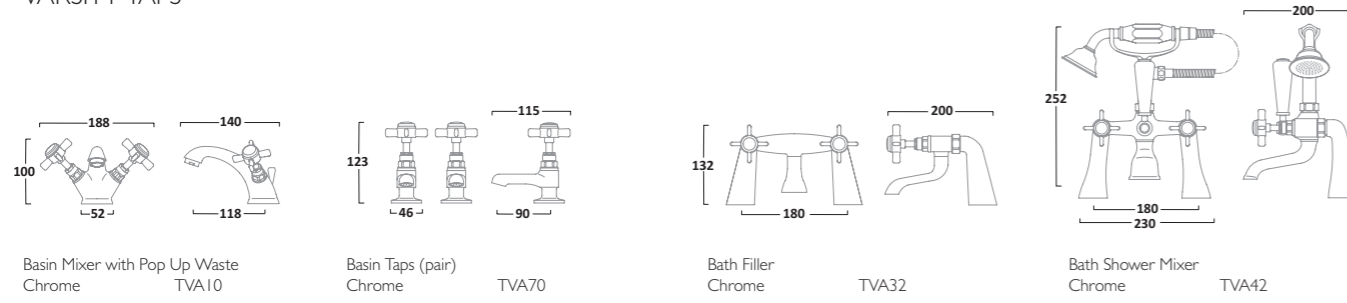

VARSITY TAPS