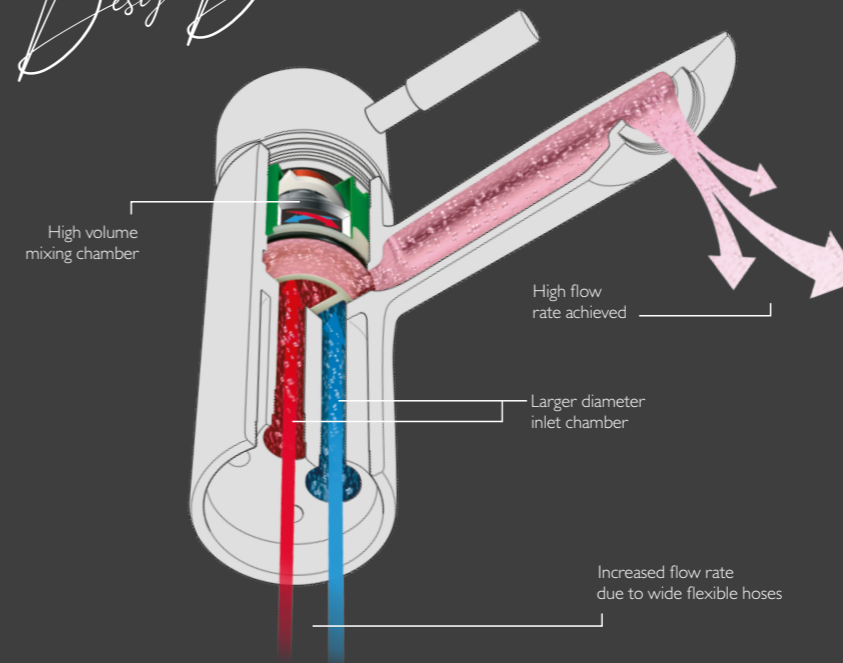

Design Detail

TAP OPERATING PRESSURE

Plumbing systems can sometimes suffer from poor flow rates. The UK is unique in that many homes are still using the more traditional, low pressure gravity fed plumbing systems commonly found in older properties.

Some manufacturers tend to design taps suitable for modern plumbing systems which can often cause disappointing flow rate when using the taps in UK homes. Tavistock's in-house design team have

recognised this problem and engineered our taps for use with both high and low pressure systems. Most of our taps operate at 0.1 bar or above.

If you are unsure, we recommend you seek advice from your plumber who will advise you on the plumbing system you have and the likely water pressures it can achieve. If pressures are too low even for our low pressure taps, you will be able to increase your water pressure using a

suitable water pump, your retailer or plumber can advise you on this. Please note that all of our taps are also suitable for high pressure plumbing systems.