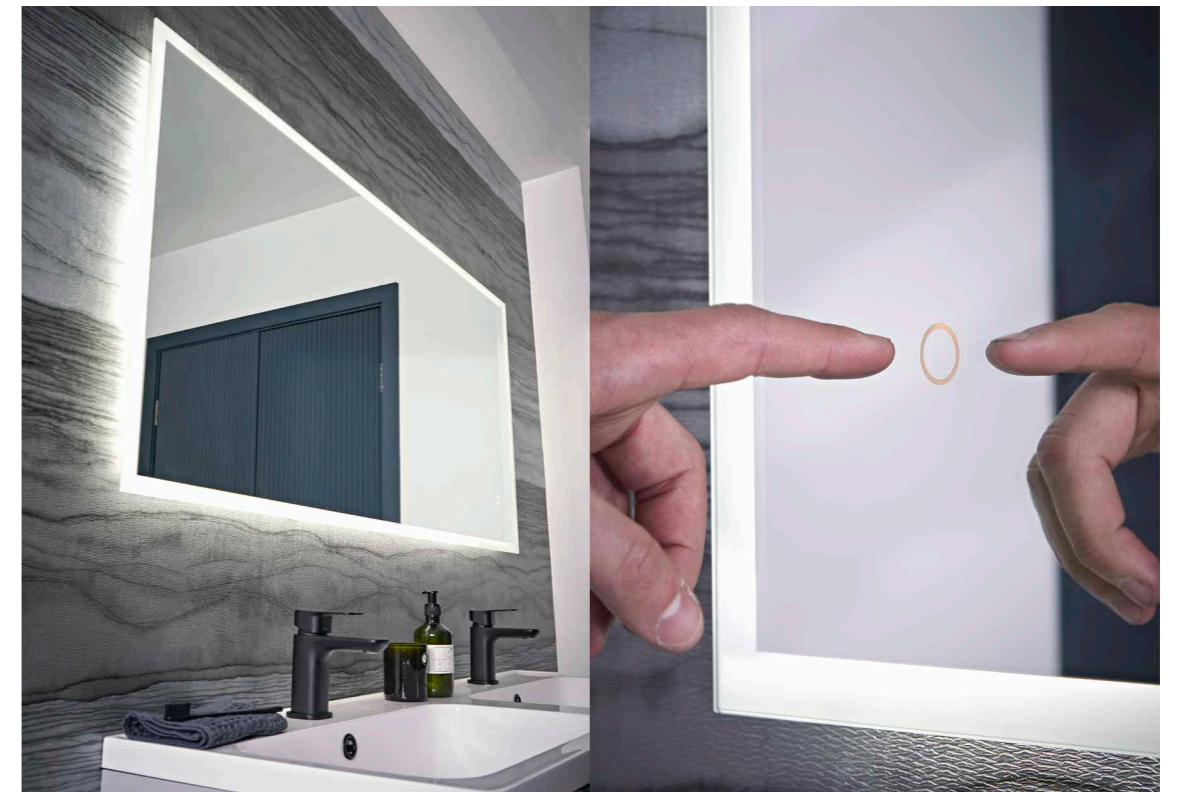

BETA

With its slim good looks, Beta offers great choice in sizes whatever your bathroom requirements, from a cloakroom 450mm to a statement 1200mm mirror; Beta also offers the flexibility to adjust the LED warmth & brightness from an invigorating daylight white (6000k) to a relaxing warm white (2700k).

- Available in 4 sizes 450, 500, 600 and 1200mm wide
- Energy efficient LEDs provide bright, practical task lighting
- Variable & dimmable LEDs provide warmth and brightness from an invigorating daylight white (6000k) to a relaxing warm white (2700k)
- Touch control buttons turn the mirror LEDs on/off and control their intensity & temperature
- An integrated heated demister pad will heat the mirror to prevent it from misting in even the steamiest of bathrooms
- Can be hung portrait or landscape
- IP44 rated for safe use in the bathroom

Beta 450mm Illuminated Mirror

450(w) × 700(h) × 23(d)mm

BTM045 €291.39

Beta 500mm Illuminated Mirror

500(w) × 700(h) × 23(d)mm

BTM050 €327.97

Beta 600mm Illuminated Mirror

600(w) × 800(h) × 23(d)mm

BTM060 €364.54

Beta 1200mm Illuminated Mirror

1200(w) × 600(h) × 23(d)mm

BTM120 €474.27

Customise your bathroom lighting with a Beta mirror to suit your mood, time of day or task in hand