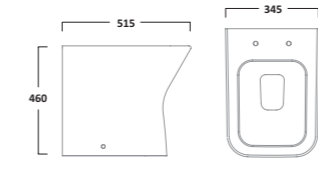

Comfort Height Back to Wall WC
White BTWC450S