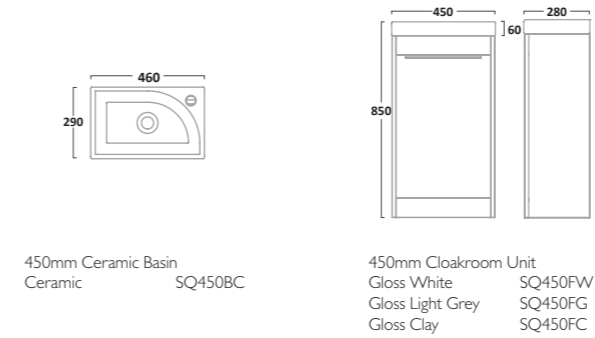

COURIER FURNITURE

SEQUENCE FURNITURE

AERIAL BASINS & WCs

AERIAL BASINS & WCs

Q60 FURNITURE

ORBIT BASINS & WCs

550mm Ceramic Basin & Pedestal
Basin RA550SB
Pedestal PE100S

Close Coupled WC
Pan P250S
Cistern RA453CCC