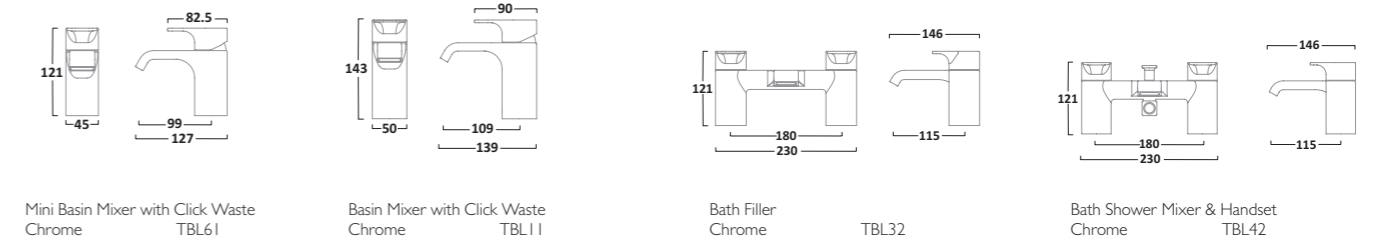

BLAZE TAPS

Mini Basin Mixer with Click Waste
Chrome TBL61

Basin Mixer with Click Waste
Chrome TBL11

Bath Filler
Chrome TBL32

Bath Shower Mixer & Handset
Chrome TBL42