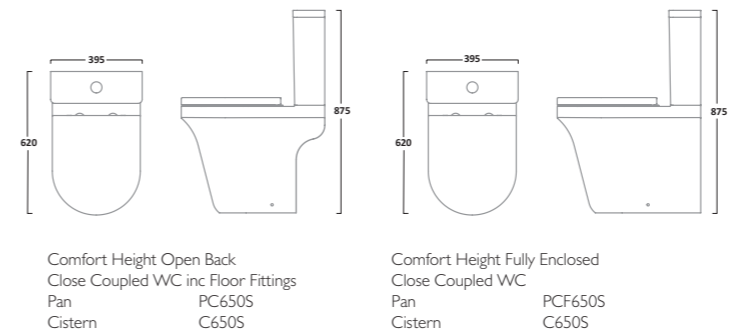

COURIER FURNITURE

SEQUENCE FURNITURE

AERIAL BASINS & WCs

AERIAL BASINS & WCs

Q60 FURNITURE

ORBIT BASINS & WCs

550mm Ceramic Basin & Pedestal
Basin RA550SB
Pedestal PE100S

Close Coupled WC
Pan P250S
Cistern RA453CCC