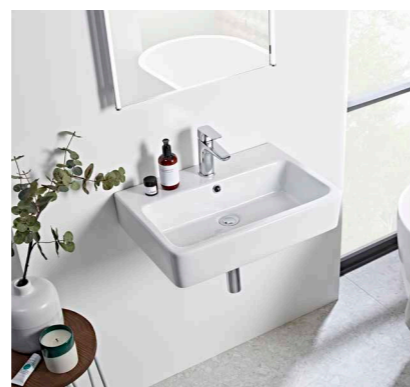

Q60/Ion 575mm
575(w) x 120(h) x 390(d)mm
Basin - SB900S €133.10

Q60/Ion 710mm
710(w) x 130(h) x 420(d)mm
Basin - LAN700.C €274.93

SEMI-COUNTERTOP BASINS

STANDARD DEPTH BASINS

Vitoria - 1 Tap Hole
Minimum furniture depth 275mm
550(w) x 195(h) x 435(d)mm
SCSB850S €197.11