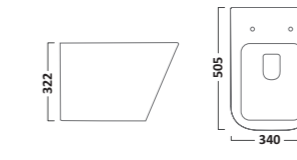

Wall Hung WC
Pan WH450S