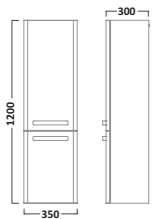

COMPASS FURNITURE

Storage Column
Gloss White CM350CW
Gloss Light Grey CM350CG
Gloss Clay CM350CC