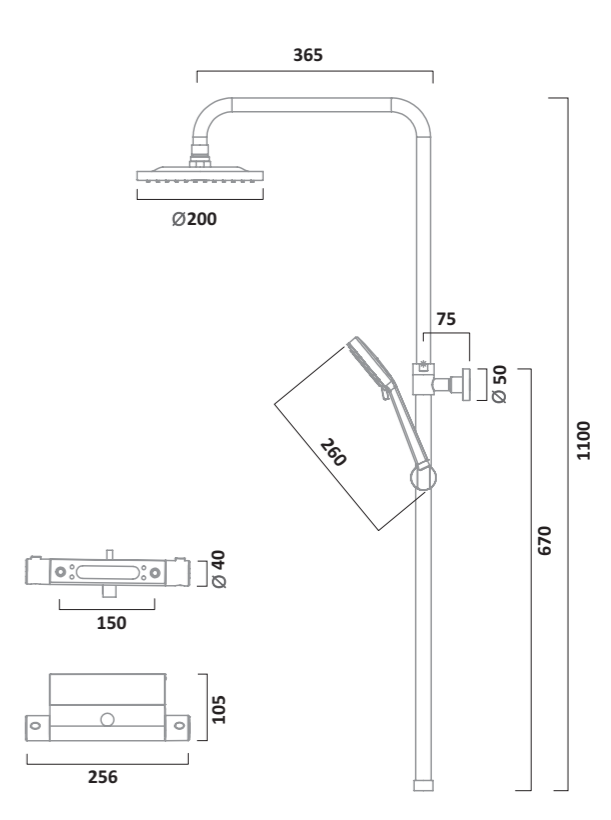

MERIT SHOWERS

Dual Function Bar Valve with Shower Head & Handset Chrome SMT1509

VARSITY SHOWERS

Thermostatic Exposed Single Function Shower Valve with Shower Head
Chrome
SVA1813

Thermostatic Exposed Dual Function Shower Valve with Shower Head & Handset
Chrome
SVA1712