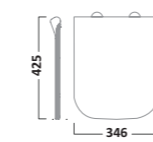

Slim Soft Close WC Seat
White TS451S