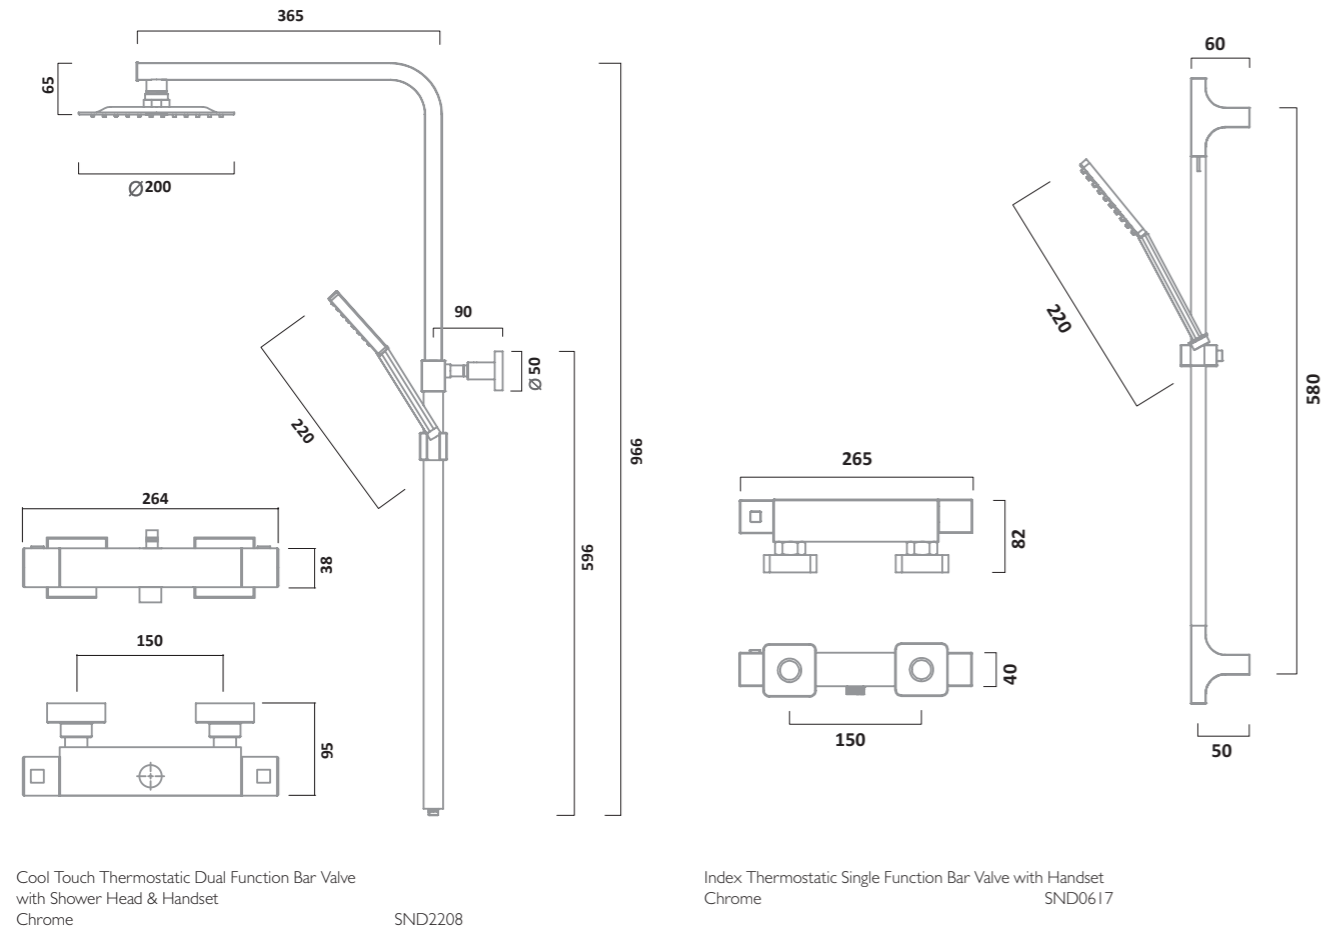

INDEX SHOWERS