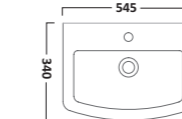

550mm Ceramic Basin
I Tap Hole SB700S