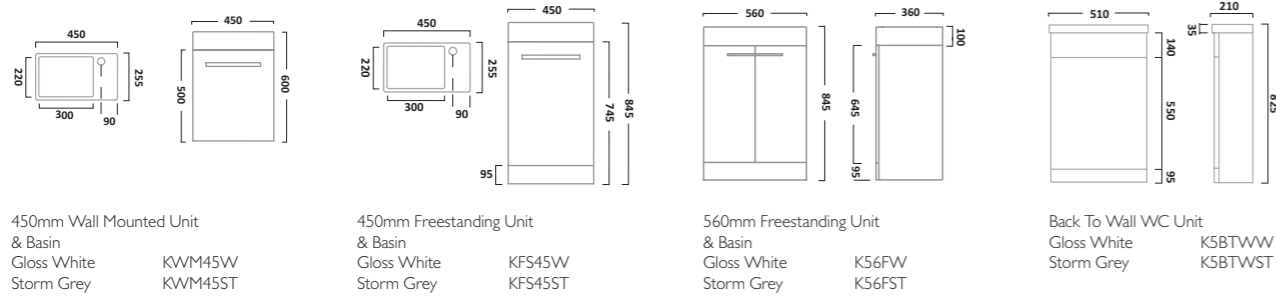

KOBE FURNITURE