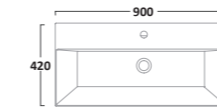

900mm Ceramic Basin
Ceramic FR90C