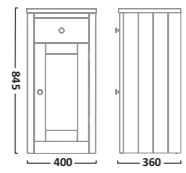

LANSDOWN FURNITURE

400mm Freestanding Storage Unit
Linen White LAN400FC.LW
Pebble Grey LAN400FC.PG
Matt Dark Grey LAN400FC.DGM