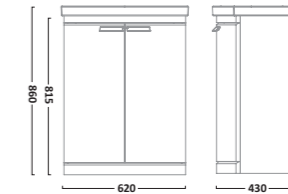

650mm Freestanding Unit
Gloss White TE650FW
Gloss Light Grey TE650FG

900mm Ceramic Basin
Ceramic TE900C