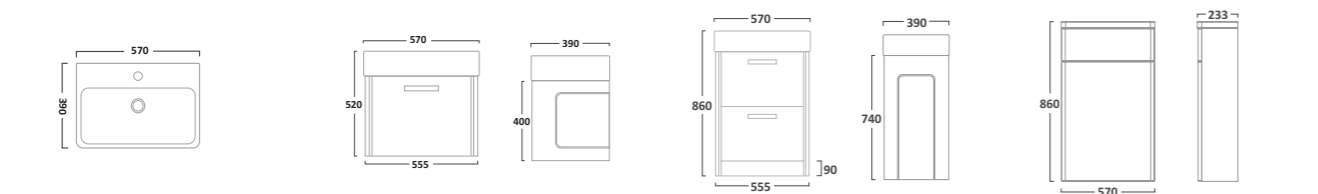

Q60 FURNITURE

570mm Ceramic Basin Ceramic SB900S
570mm Wall Mounted Unit
Gloss White Q600W
Graphite Q600G
570mm Freestanding Unit
Gloss White Q6FW
Graphite Q6FG
Back To Wall WC Unit
Gloss White Q6BTWW
Graphite Q6BTWG