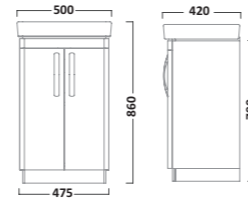

LANSDOWN FURNITURE

550mm Framed Illuminated Mirror
Mirror: ILL6MIR
Linen White LAN55MFLW
Pebble Grey LAN55MEPG
Matt Dark Grey LAN55MEDGM

COMPASS FURNITURE

500mm Ceramic Basin
Ceramic CM500C

500mm Wall Mounted Unit
Gloss White CM500WW
Gloss Light Grey CM500WG
Gloss Clay CM500WC