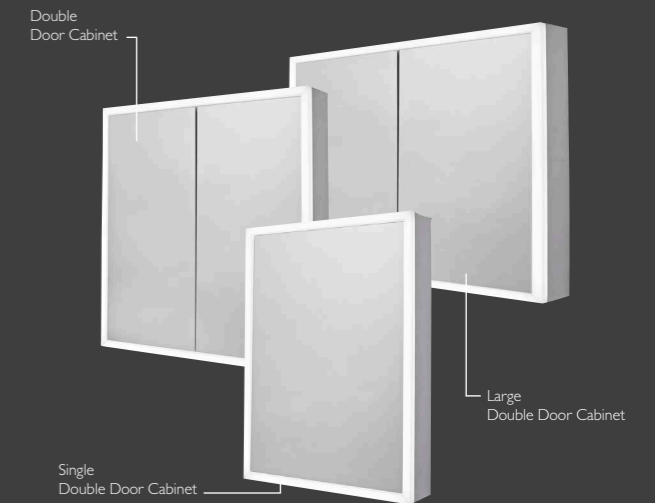

CHOOSING THE RIGHT CABINET

If you're looking for additional storage, a mirrored cabinet can help to create a calm, clutter-free space. Tavistock has an extensive collection of cabinets with a host of useful features to choose from. Heated demister doors keep things steam-free and light temperature technology puts you in control of the illumination of your bathroom.

LIGHT TEMPERATURE CHANGING TECHNOLOGY

This lets you create the perfect bathroom environment by enabling you to adjust the warmth of your cabinet illumination to suit both the task in hand and time of day. Kick-start your day with bright, invigorating daylight. Then choose a natural light to apply make-up and a warm light for sleepy late evening tasks.

Light temperature ranges from 2700K (Warm White) to 6000K (Daylight White). You can also adjust the intensity of the light to be as bright or as dim as you wish.

PERFECTING THE AMBIENCE

Dimmable lighting has been added to a number of our cabinets to allow you to control the brightness of the light in your bathroom no matter what the time of day or night.

INTUITIVE TECHNOLOGY

Our Slide cabinets feature an intuitive touch slider switch which enables you to adjust both the warmth and brightness of the LED lighting. Simply slide your finger up and down the sensor to operate.

SOMETHING TO SUIT ALL BATHROOMS

At Tavistock we are mindful that bathrooms come in all shapes and sizes. That's why we have ensured our cabinets offer a selection of sizes to suit any bathroom, no matter how big or small.

STEAM FREE