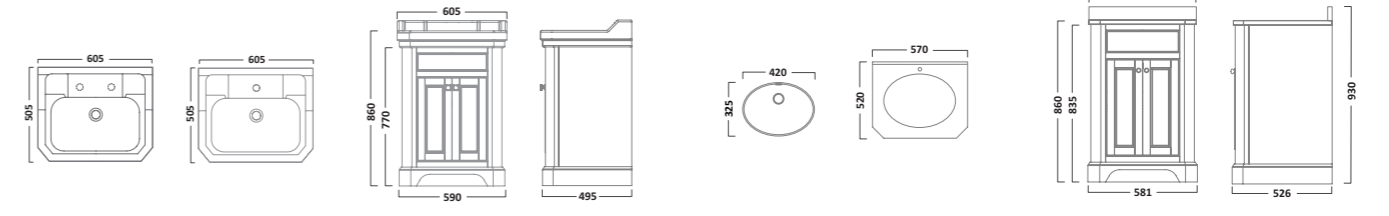

VITORIA FURNITURE

600mm Ceramic Basin
1 Tap Hole SB850S
2 Tap Holes DB850S
600mm Freestanding Unit
Linen White VT60FLW
Matt Dark Grey VT60FDGM
Pebble Grey VT60FPG
600mm Underslung Basin & Worktop
Basin 1 Tap Hole VTUSBAS
Arctic White Worktop VT60USWTAR
600mm Underslung Unit
Linen White VT60USFLW
Matt Dark Grey VT60USFDGM
Pebble Grey VT60USFPG