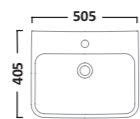

500mm
Semi-Countertop Basin
I Tap Hole G3SCBAS50