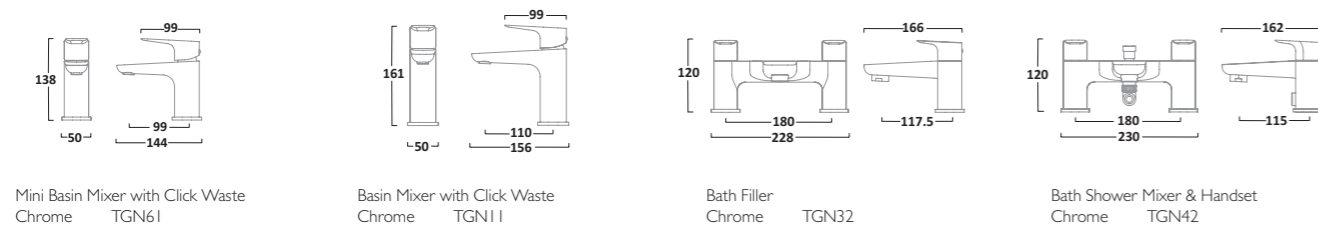

SIGNAL TAPS

Mini Basin Mixer with Click Waste
Chrome TGN61

Basin Mixer with Click Waste
Chrome TGN11

Bath Filler
Chrome TGN32

Bath Shower Mixer & Handset
Chrome TGN42