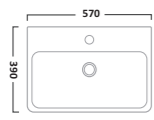

ION BASINS & WCs

570mm Basin I
I Tap Hole Basin SB900S