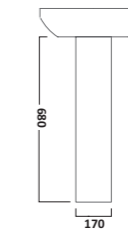

Pedestal
Ceramic PE700S