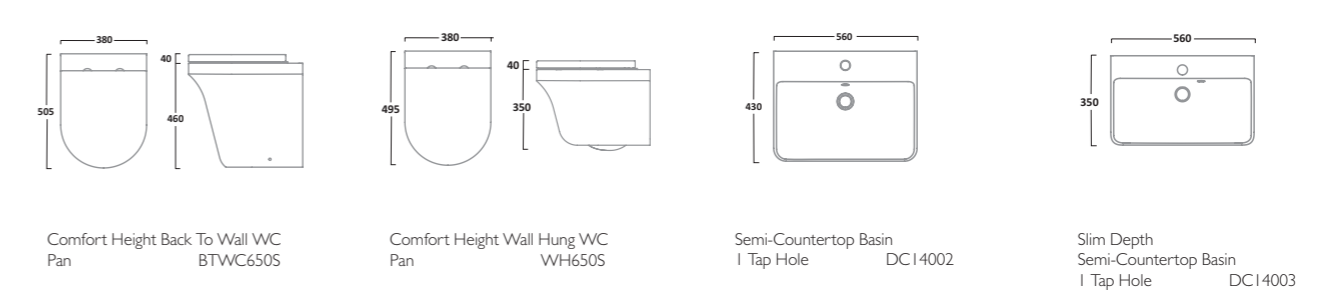

COURIER FURNITURE

SEQUENCE FURNITURE

AERIAL BASINS & WCs

AERIAL BASINS & WCs

Q60 FURNITURE

ORBIT BASINS & WCs

550mm Ceramic Basin & Pedestal
Basin RA550SB
Pedestal PE100S

Close Coupled WC
Pan P250S
Cistern RA453CCC