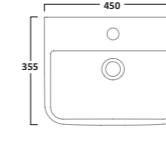

450mm Cloakroom Basin
Ceramic SB455S