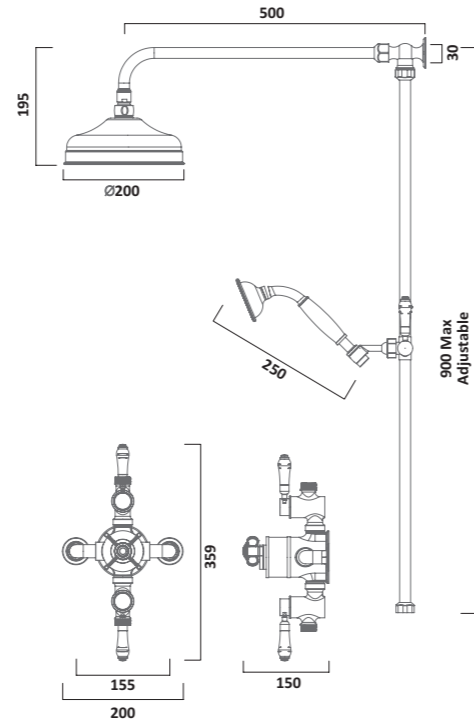

MERIT SHOWERS

Dual Function Bar Valve with Shower Head & Handset Chrome SMT1509

VARSITY SHOWERS

Thermostatic Exposed Single Function Shower Valve with Shower Head
Chrome
SVA1813

Thermostatic Exposed Dual Function Shower Valve with Shower Head & Handset
Chrome
SVA1712