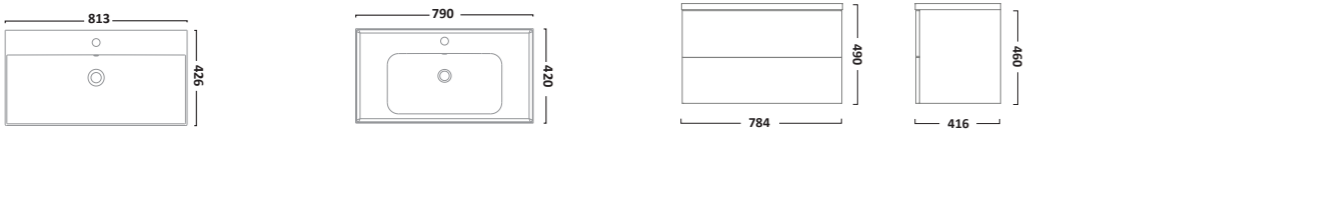

800mm Ceramic Basin 1 Tap Hole DC12014
800mm Isocast Basin 1 Tap Hole CA800IS
800mm Wall Mounted Unit
Gloss White CA800W.W
Gloss Light Grey CA800W.G
Tundra Wood CA800W.TW
Oxford Blue CA800W.OB