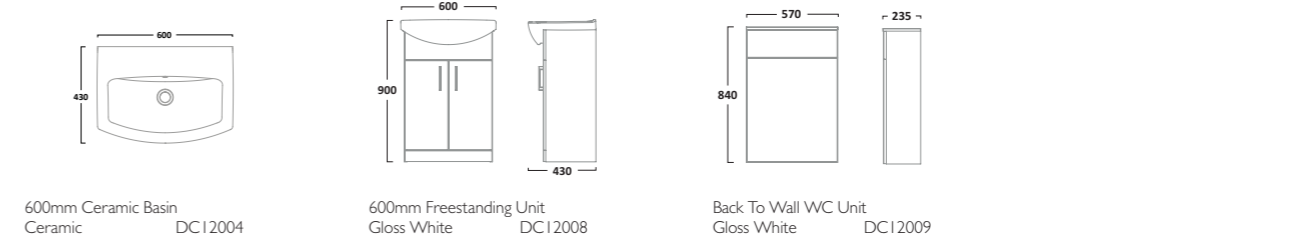

COURIER FURNITURE

SEQUENCE FURNITURE

AERIAL BASINS & WCs

AERIAL BASINS & WCs

Q60 FURNITURE

ORBIT BASINS & WCs

550mm Ceramic Basin & Pedestal
Basin RA550SB
Pedestal PE100S

Close Coupled WC
Pan P250S
Cistern RA453CCC