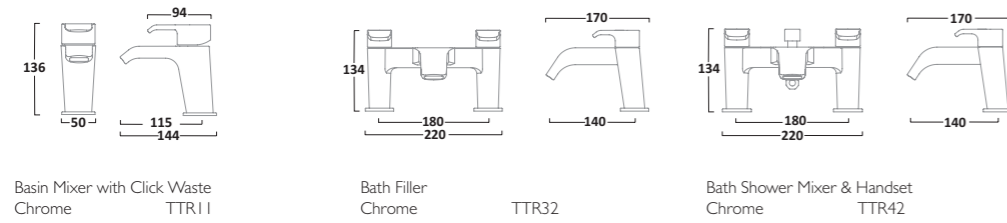

STRIKE TAPS

Mini Basin Mixer with Click Waste
Chrome TSE61

Basin Mixer with Click Waste
Chrome TSE11

Bath Filler
Chrome TSE32

Bath Shower Mixer & Handset
Chrome TSE42

TIER TAPS

Basin Mixer with Click Waste
Chrome TTR11