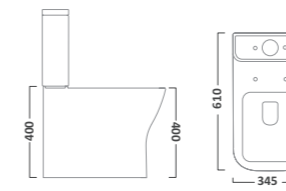

Fully Enclosed
Close Coupled WC
Pan PF450S
Cistern C450S