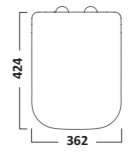

Soft Close WC Seat
White TS450S