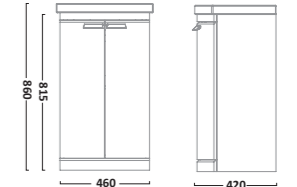

500mm Freestanding Unit
Gloss White TE500FW
Gloss Light Grey TE500FG