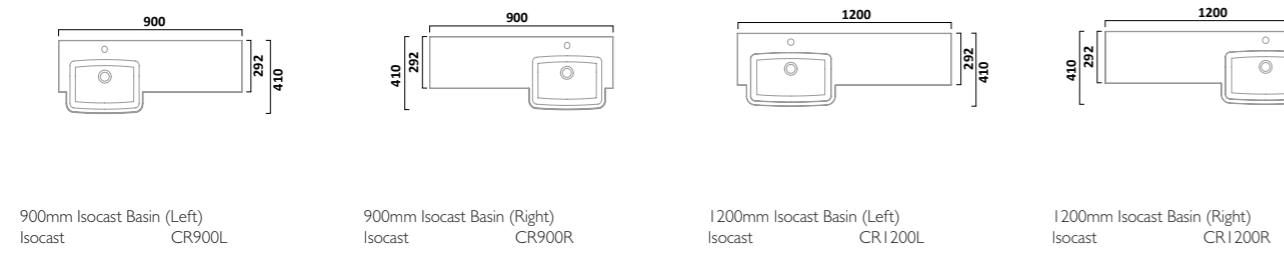

COURIER FURNITURE

SEQUENCE FURNITURE

AERIAL BASINS & WCs

AERIAL BASINS & WCs

Q60 FURNITURE

ORBIT BASINS & WCs

550mm Ceramic Basin & Pedestal
Basin RA550SB
Pedestal PE100S

Close Coupled WC
Pan P250S
Cistern RA453CCC