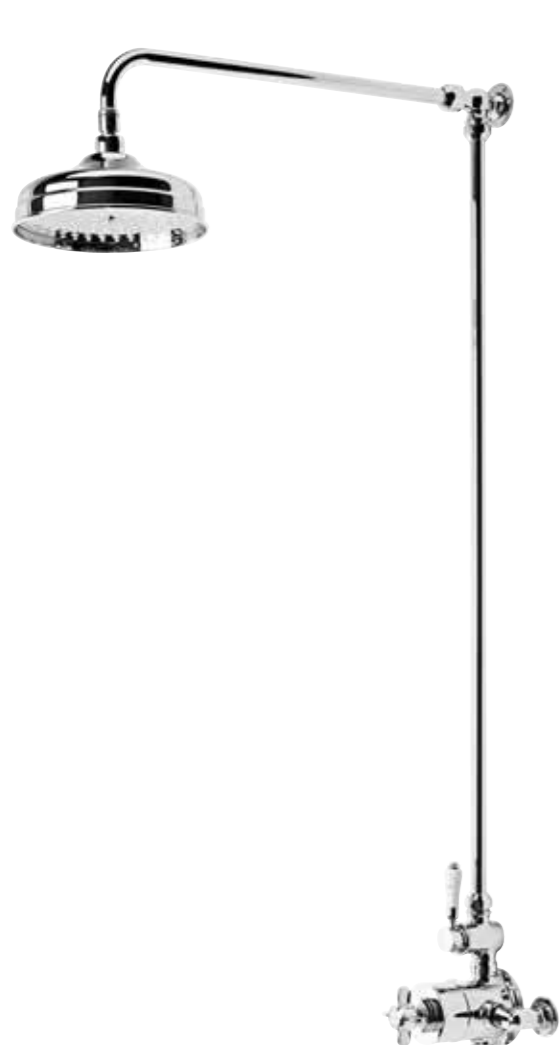

Varsity Thermostatic Exposed Single Function Shower Valve with Shower Head

- Min recommended pressure 0.3bar
- Fixed shower head
- Adjustable height riser rail
- Adjustable shower arm
- Automatic shut down if cold water pressure should suddenly fail
- Anti-scald thermostatic control for safe showering
- Built-in limescale resistance
- High quality brass components
- Complete shower kit ready to install

SVA1813

€701.05