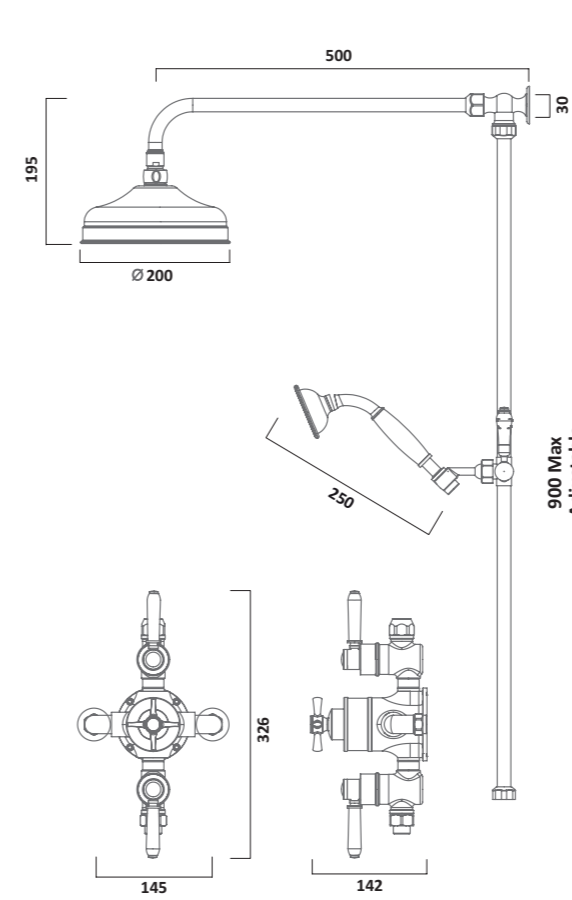

CHELTENHAM SHOWER

Exposed Dual Function Shower Valve With Shower Head & Handset
Chrome
SCM1713