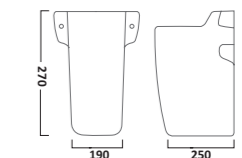

Semi Pedestal
Ceramic SMP700S