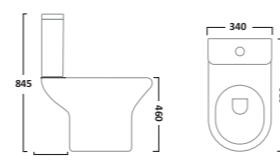

Comfort Height Close Coupled WC
Pan PC150S
Cistern C150S