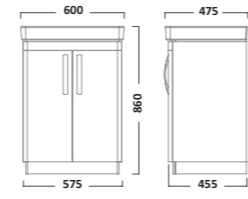

600mm Freestanding Unit
Gloss White CM600FW
Gloss Light Grey CM600FG
Gloss Clay CM600FC