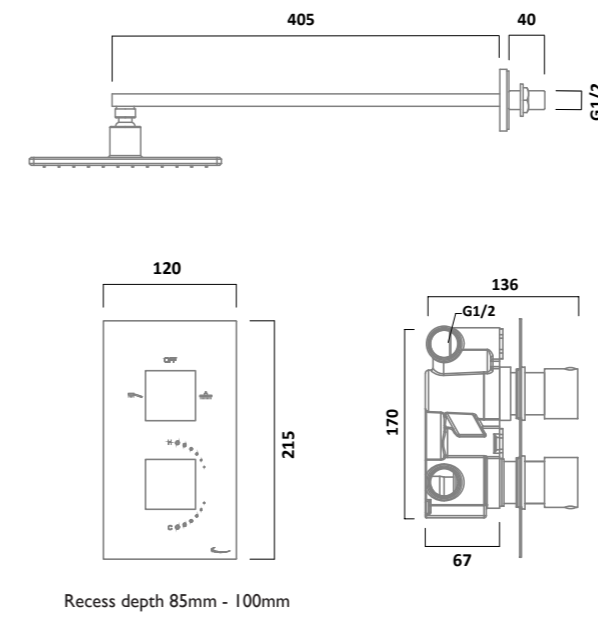

Thermostatic Concealed Dual Function Valve with Shower Head & Handset Chrome SND1610