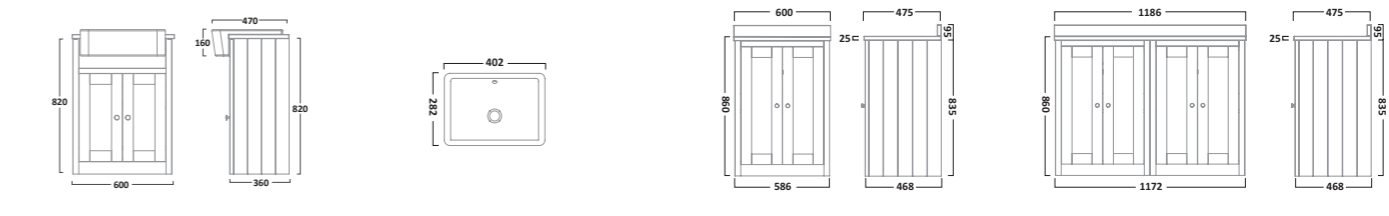

600mm Semi-Countertop Unit
Linen White LAN6SCT.LW
Pebble Grey LAN6SCT.PG
Matt Dark Grey LAN6SCT.DGM
600/1200mm Underslung Basin
Basin 1 Tap Hole LANUSBAS
600mm Underslung Unit
Linen White LAN600US.LW
Pebble Grey LAN600US.PG
Matt Dark Grey LAN600US.DGM
1200mm Underslung Unit
Linen White LAN600US.LW x2
Pebble Grey LAN600US.PG x2
Matt Dark Grey LAN600US.DGM x2