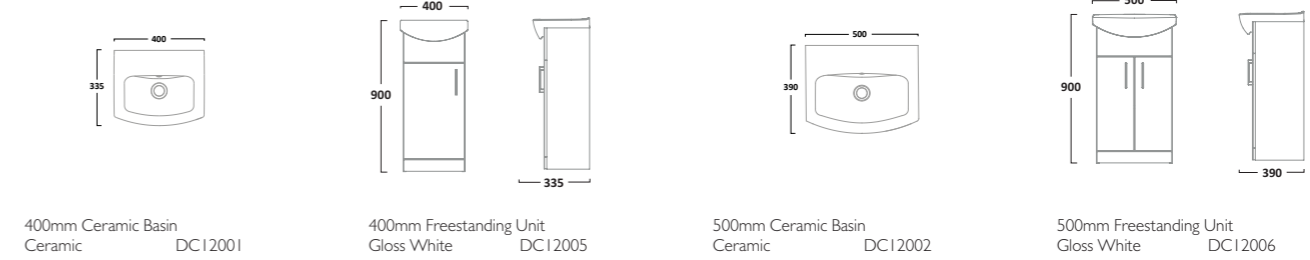

1000mm Isocast Basin (Right)
Isocast MA1BR

1000mm Furniture Run (Right)
Gloss White MATRW
Gloss Light Grey MATRG
Gloss Clay MATRC
Oxford Blue MATROB
Tundra Wood MATRTW
Havana Oak MATRHV

KOBE FURNITURE

OPAL FURNITURE