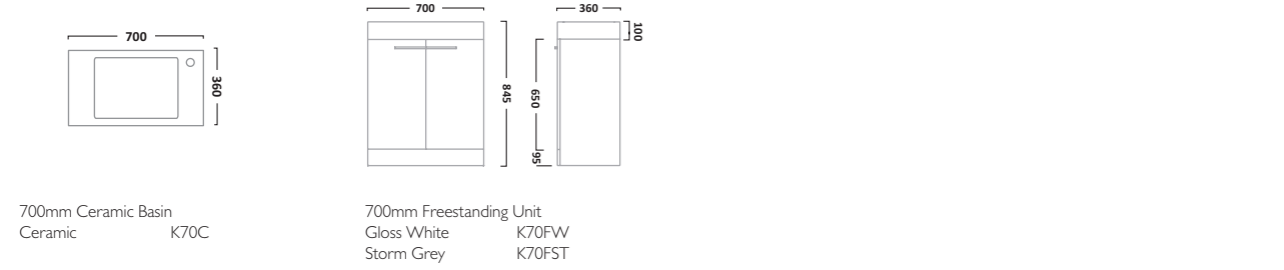

COURIER FURNITURE

SEQUENCE FURNITURE

AERIAL BASINS & WCs

AERIAL BASINS & WCs

Q60 FURNITURE

ORBIT BASINS & WCs

550mm Ceramic Basin & Pedestal
Basin RA550SB
Pedestal PE100S

Close Coupled WC
Pan P250S
Cistern RA453CCC