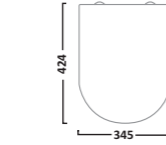

Wrap Over WC Seat
White TS150S