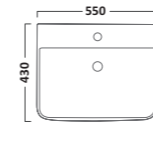

STRUCTURE BASINS & WCs

550mm Slim Basin
I Tap Hole SB450S