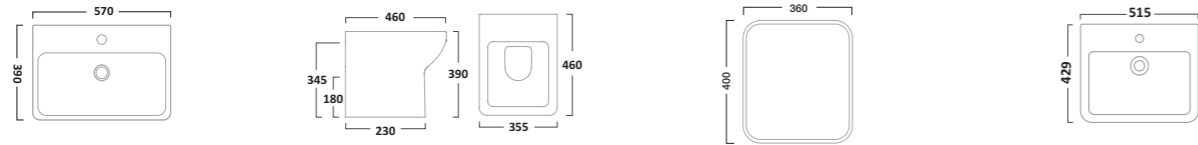

Q60 BASINS & WCs

570mm Ceramic Basin 1 Tap Hole SB900S
Back To Wall WC Pan BTW900S
Soft Close Top Fix Thermostet WC Seat White TS900S
Standard Depth Semi-Countertop Basin 1 Tap Hole G3SCBAS