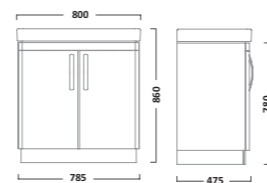

800mm Freestanding Unit
Gloss White CM800FW
Gloss Light Grey CM800FG
Gloss Clay CM800FC