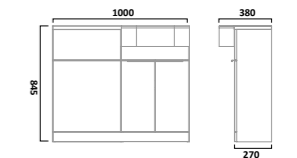

1000mm Furniture Run (Right)
Gloss White MATRW
Gloss Light Grey MATRG
Gloss Clay MATRC
Oxford Blue MATROB
Tundra Wood MATRTW
Havana Oak MATRHV