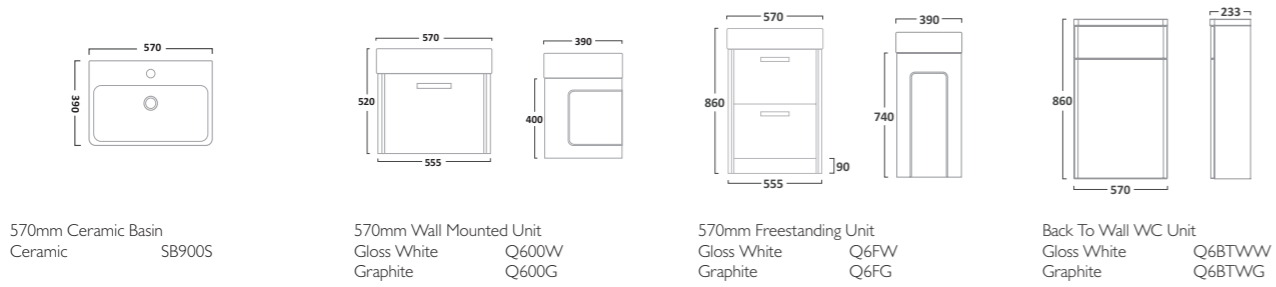

COURIER FURNITURE

SEQUENCE FURNITURE

AERIAL BASINS & WCs

AERIAL BASINS & WCs

Q60 FURNITURE

ORBIT BASINS & WCs

550mm Ceramic Basin & Pedestal
Basin RA550SB
Pedestal PE100S

Close Coupled WC
Pan P250S
Cistern RA453CCC