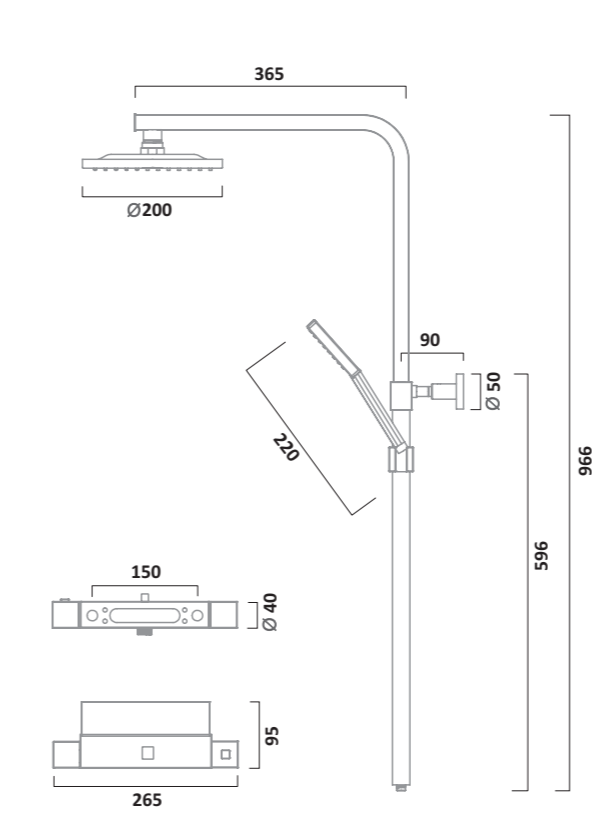

ZONE SHOWER

Dual Function Bar Valve with Shower Head & Handset Chrome SZN1508