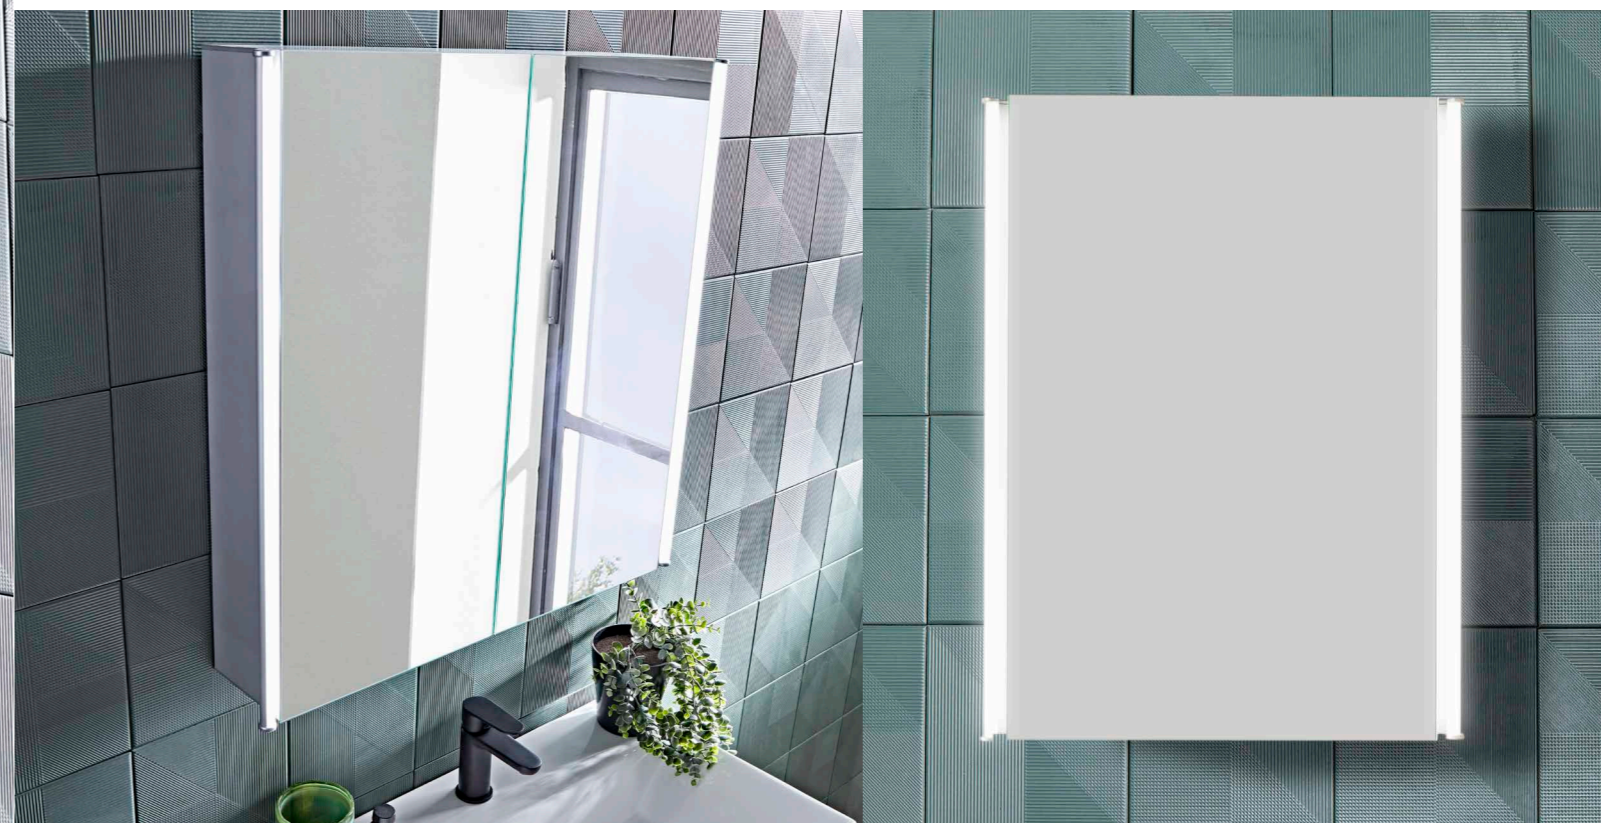

FXC100 €974.15

SLEEK

- Available in three sizes 490mm, 650mm & 1000mm wide
- A rocker switch operates integrated diffused energy saving LED lighting on the sides of the Sleek cabinet
- A conveniently positioned charging socket keeps your electric shaver or toothbrush fully charged
- Two shelves provide ample storage for all your bathroom products
- Soft close hinges allow for smooth, quiet closure of the door
- Solid, robust aluminium-bodied construction makes your Sleek cabinet hardwearing, rust proof and easy to maintain
- IP44 rated for safe use in the bathroom