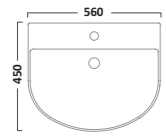

Semi-Countertop Basin
I Tap Hole DC14004