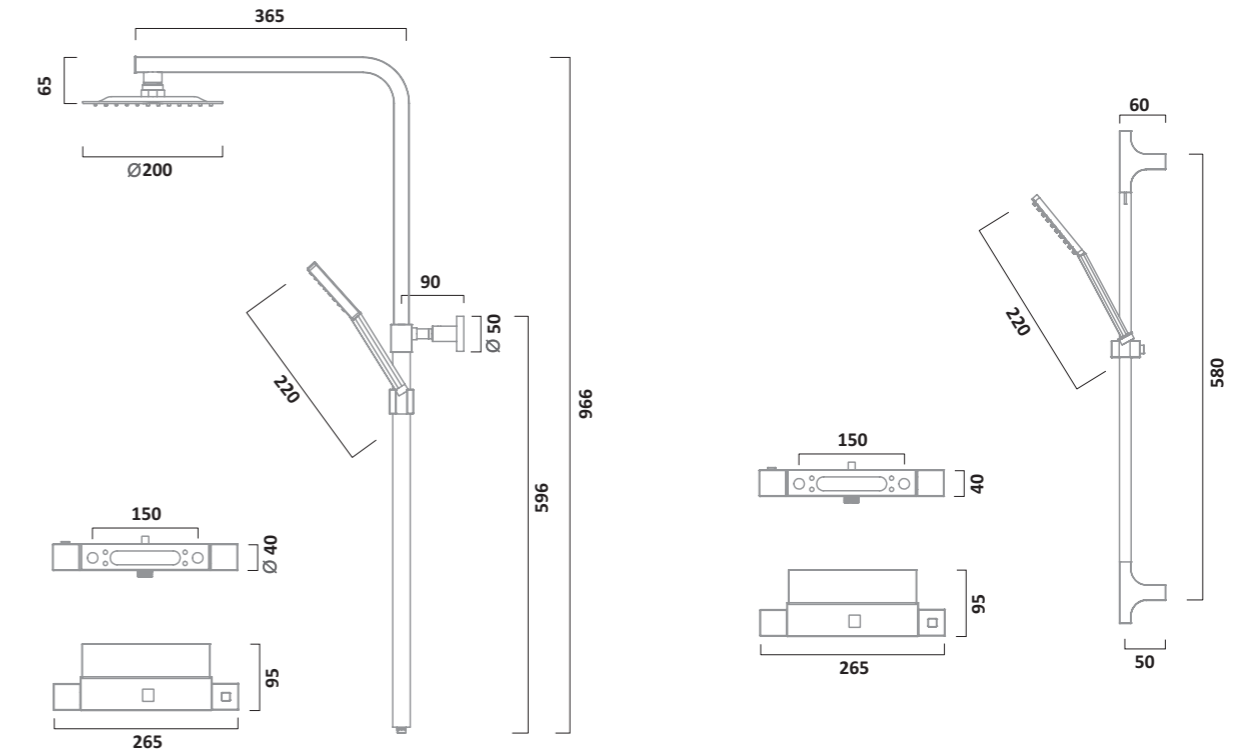

INDEX SHOWERS

Thermostatic Dual Function Bar Valve and Accessory Shelf with Shower Head & Handset Chrome SND2008

Thermostatic Single Function Bar Valve and Accessory Shelf with Shower Head & Handset Chrome SND1917