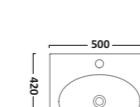

LANSDOWN FURNITURE

LANSDOWN FURNITURE

COMPASS FURNITURE

COMPASS FURNITURE

FORUM FURNITURE

TEMPO FURNITURE

900mm Ceramic Basin
Ceramic TE900C

MATCH FURNITURE

1000mm Isocast Basin (Left)
Isocast MA1BL

1000mm Isocast Basin (Right)
Isocast MA1BR