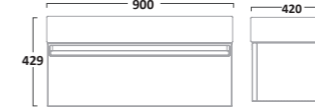

900mm Wall Mounted Unit
Gloss White FR90WW
Gloss Light Grey FR90WG
Gloss Dark Grey FR90WDGG