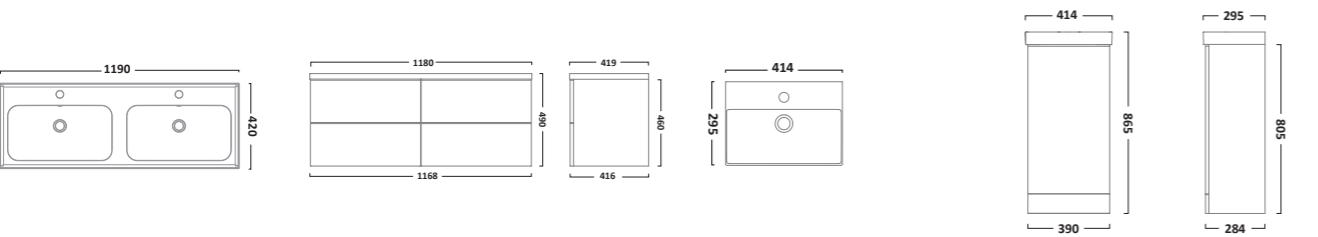

1200mm Isocast Double Basin 1 Tap Hole CA1200IS
1200mm Wall Mounted Unit
Gloss White CA600W.W x2
Gloss Light Grey CA600W.G x2
Tundra Wood CA600W.TW x2
Oxford Blue CA600W.OB x2
400mm Ceramic Basin 1 Tap Hole DC12010
400mm Cloakroom Unit
Gloss White CA400FW
Gloss Light Grey CA400FG
Tundra Wood CA400FTW
Oxford Blue CA400FOB