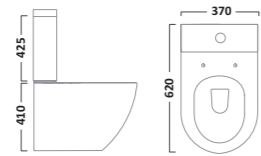

COURIER FURNITURE

SEQUENCE FURNITURE

AERIAL BASINS & WCs

AERIAL BASINS & WCs

Q60 FURNITURE

ORBIT BASINS & WCs

550mm Ceramic Basin & Pedestal
Basin RA550SB
Pedestal PE100S

Close Coupled WC
Pan P250S
Cistern RA453CCC