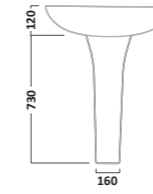

Slim Pedestal
Ceramic PE450S