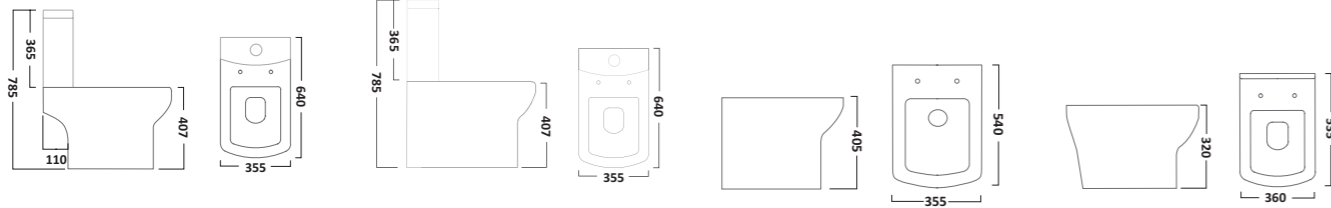

VIBE BASINS & WCs

Close Coupled WC Pan Cistern P700XS C700S
Fully Enclosed Close Coupled WC Pan Cistern PF700XS C700S
Back To Wall WC Pan BTW700XS
Wall Hung WC Pan WH700XS