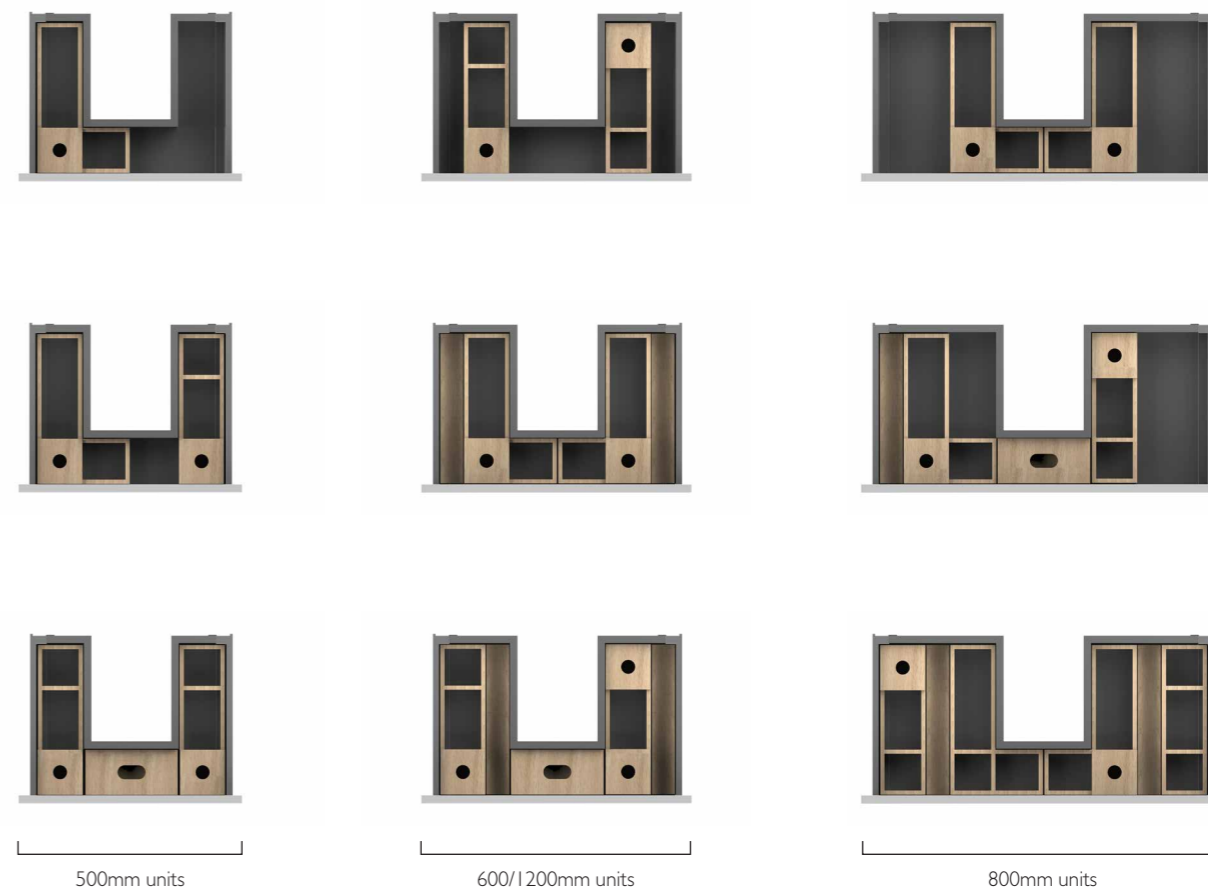

There are a host of ways to configure your Cadence internal drawer storage. We have put together some suggested configurations below or choose your own set up.