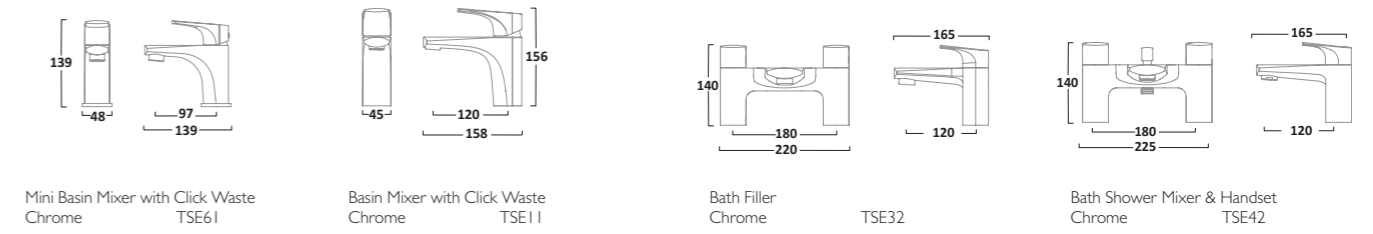

STRIKE TAPS

Mini Basin Mixer with Click Waste
Chrome TSE61

Basin Mixer with Click Waste
Chrome TSE11

Bath Filler
Chrome TSE32

Bath Shower Mixer & Handset
Chrome TSE42