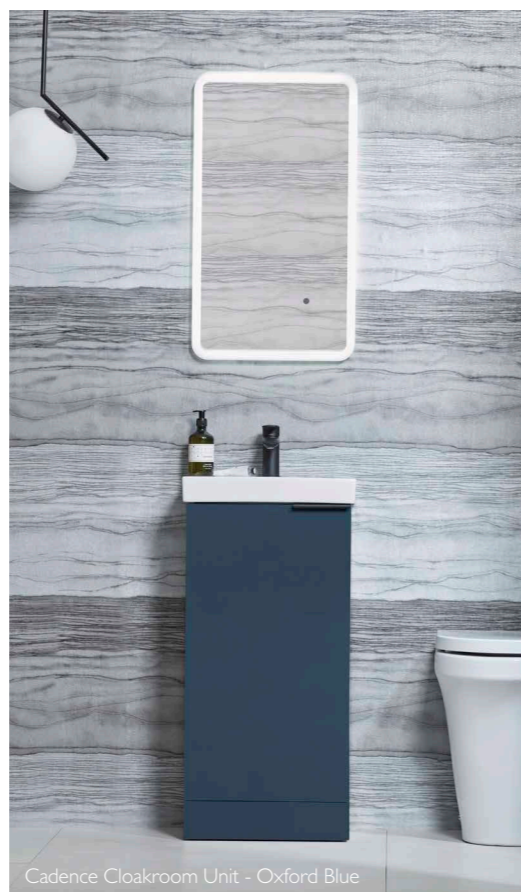

CLOAKROOM UNITS

Basin Options

We also have a range of ceramic basins specifically designed for cloakrooms, see pages 124 - 125.

Kobe 450mm Wall Mounted Unit & Basin
450(w) x 600(h) x 255(d)mm

- Gloss White - KWM45W
- Storm Grey - KWM45ST   **€440.14**

Kobe 450mm Cloakroom Unit & Basin
450(w) x 845(h) x 255(d)mm

- Gloss White - KFS45W
- Storm Grey - KFS45ST   **€460.86**

Cadence 400mm Cloakroom Unit & Basin
415(w) x 865(h) x 295(d)mm

- Gloss White - CA400FW
- Gloss Light Grey - CA400FG
- Tundra Wood - CA400FTW
- Oxford Blue - CA400FOB   **€273.10**

Basin - DC12010	€161.55
Total	€434.65

Price excludes optional handle, see page 24

Sequence 450mm Cloakroom Unit & Basin
450(w) x 850(h) x 290(d)mm

- Gloss White - SQ450FW
- Gloss Light Grey - SQ450FG
- Gloss Clay - SQ450FC   **€288.34**

Basin - SQ450BC	€181.05
Total	€469.39

Compass 450mm Cloakroom Unit & Basin
455(w) x 860(h) x 285(d)mm

- Gloss White - CM450FW
- Gloss Light Grey - CM450FG
- Gloss Clay - CM450FC   **€273.10**

450mm Basin - CM450C	€130.46
Total	€403.56

Lansdown 430mm Cloakroom Unit & Basin
430(w) x 860(h) x 360(d)mm

- Linen White - LAN400C.LW
- Pebble Grey - LAN400C.PG
- Matt Dark Grey - LAN400C.DGM   **€370.64**

430mm Basin - LAN420C	€149.35
Total	€519.99

Vitoria Cloakroom Unit & Basin
500(w) x 860(h) x 305(d)mm

- Linen White - VT50FLW
- Pebble Grey - VT50FPG
- Matt Dark Grey - VT50FDGM   **€454.77**

500mm Basin - DB850CLS	€129.54
Total	€584.31