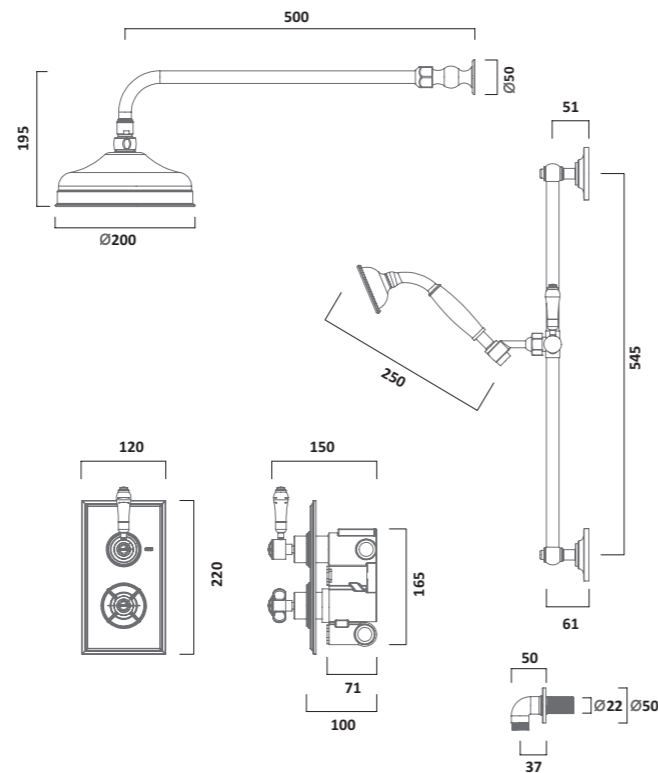

Thermostatic Concealed Dual Function Shower Valve with Shower Head & Handset
Chrome
SVA1615