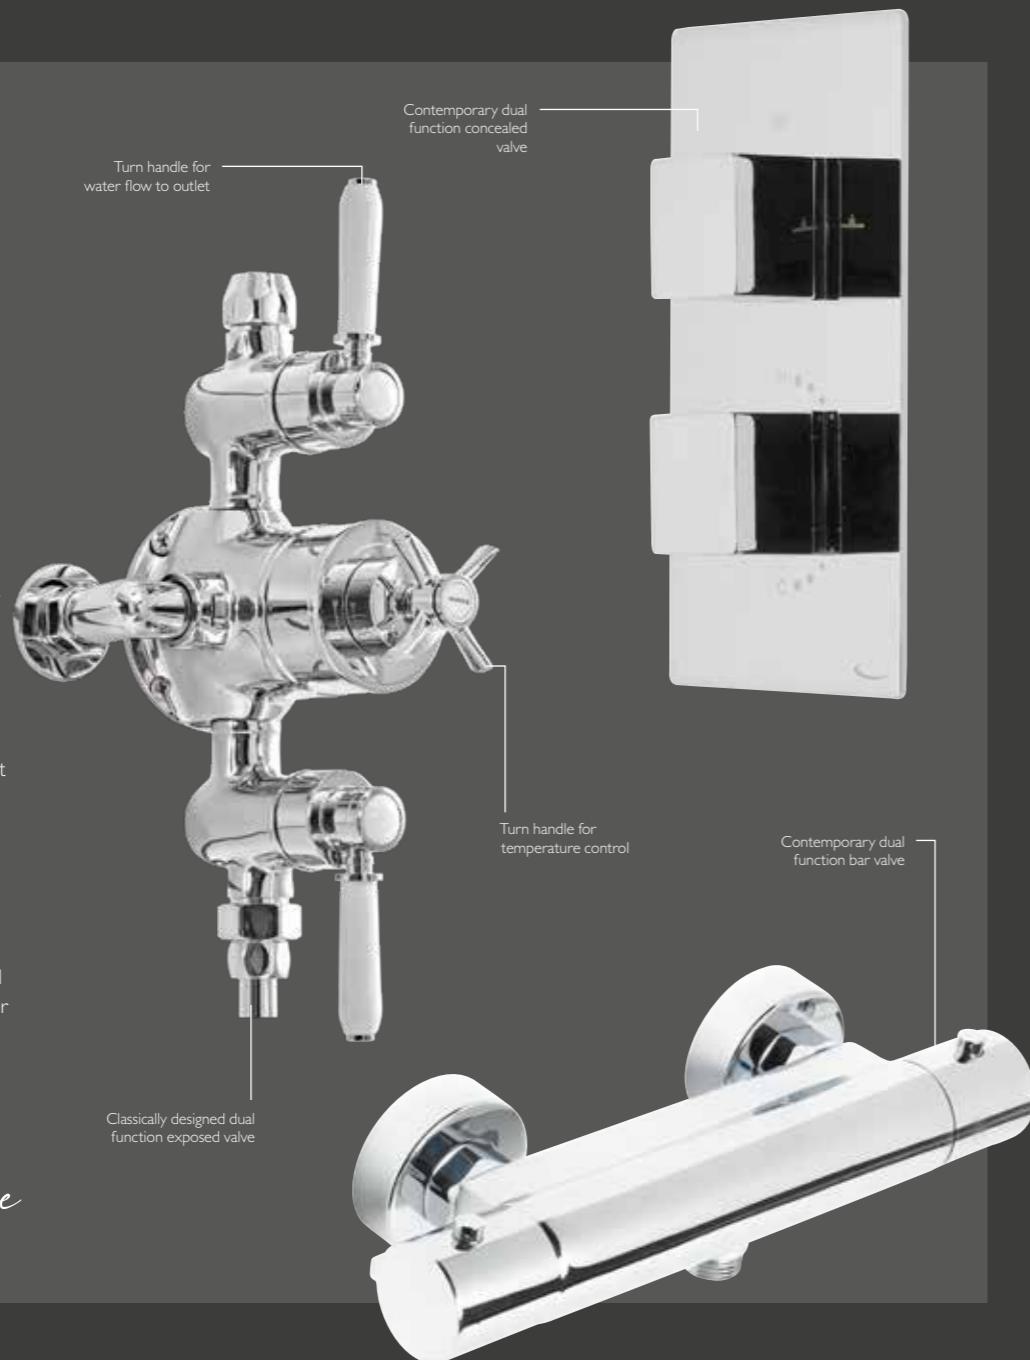

CONCEALED VALVES

If you prefer a sleek, clean look then opt for a concealed shower valve, with the valve hidden in the wall and a cover plate. This has the added benefit of flexible plumbing enabling you to position the valve away from the shower flow, so you can turn the shower on without getting wet until you want to. Classic and contemporary styles are available.

BAR VALVES

Our contemporary bar valves are easy to install, with all of the components mounted on the wall. Some of our bar valve shower system options are also available with a useful integrated shelf, a handy spot for your shower gel and shampoo. Look out for the 'Cool Touch' options, designed to stay cool to the touch during use.