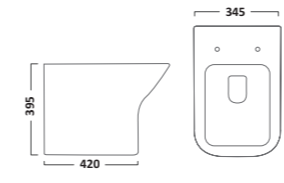

Back To Wall WC
Pan BTW450S