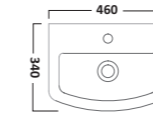

VIBE BASINS & WCs

460mm Ceramic Basin
I Tap Hole SB745S