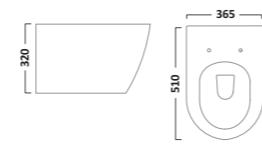

Wall Hung WC
Pan WH250S