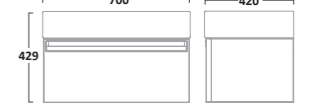

700mm Wall Mounted Unit
Gloss White FR70WW
Gloss Light Grey FR70WG
Gloss Dark Grey FR70WDGG