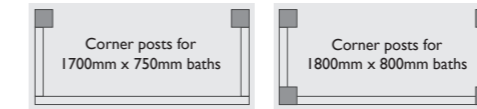

Manufactured from MDF & solid timber; hand painted finish, supplied in 1700mm & 700mm(l) corner post available, plinth enables height adjustment between 450 - 590mm.

Lansdown Bath Panels

Linen White	
1700mm - LANP1.LW	€211.53
700mm - LANP2.LW	€117.29
Corner Post - LANCPLW	€65.84
Pebble Grey	
1700mm - LANP1.PG	€211.53
700mm - LANP2.PG	€117.29
Corner Post - LANCPPG	€65.84
Matt Dark Grey	
1700mm - LANP1.DGM	€211.53
700mm - LANP2.DGM	€117.29
Corner Post - LANCPDGM	€65.84