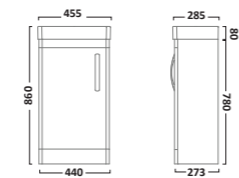

800mm Wall Mounted Unit
Gloss White CM800WW
Gloss Light Grey CM800WG
Gloss Clay CM800WC

450mm Cloakroom Unit
Gloss White CM450FW
Gloss Light Grey CM450FG
Gloss Clay CM450FC