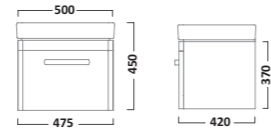

LANSDOWN FURNITURE

550mm Framed Illuminated Mirror
Mirror: ILL6MIR
Linen White LAN55MFLW
Pebble Grey LAN55MEPG
Matt Dark Grey LAN55MEDGM

COMPASS FURNITURE

500mm Ceramic Basin
Ceramic CM500C

500mm Wall Mounted Unit
Gloss White CM500WW
Gloss Light Grey CM500WG
Gloss Clay CM500WC