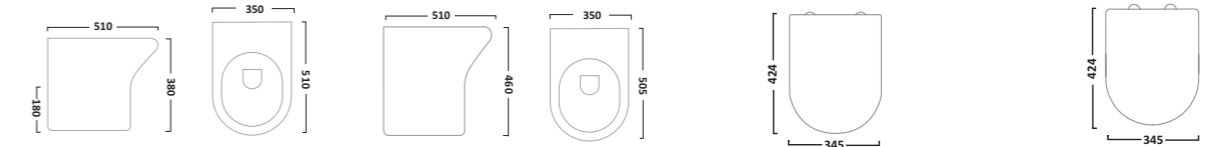

Back To Wall WC Pan BTW100S
Comfort Height Back To Wall WC Pan BTWC100S
Wrap Over WC Seat White TS150S
Soft Close Thermostet WC Seat White TS100WSC