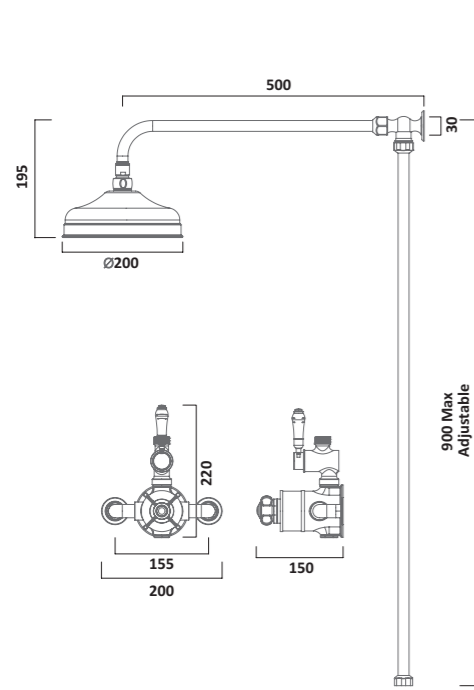

VARSITY SHOWERS

Thermostatic Exposed Single Function Shower Valve with Shower Head
Chrome
SVA1813