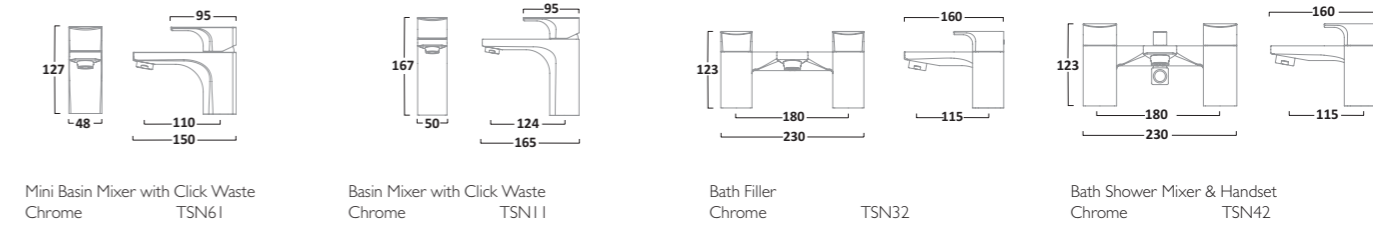

SIREN TAPS

Mini Basin Mixer with Click Waste
Chrome TSN61

Basin Mixer with Click Waste
Chrome TSN11

Bath Filler
Chrome TSN32

Bath Shower Mixer & Handset
Chrome TSN42